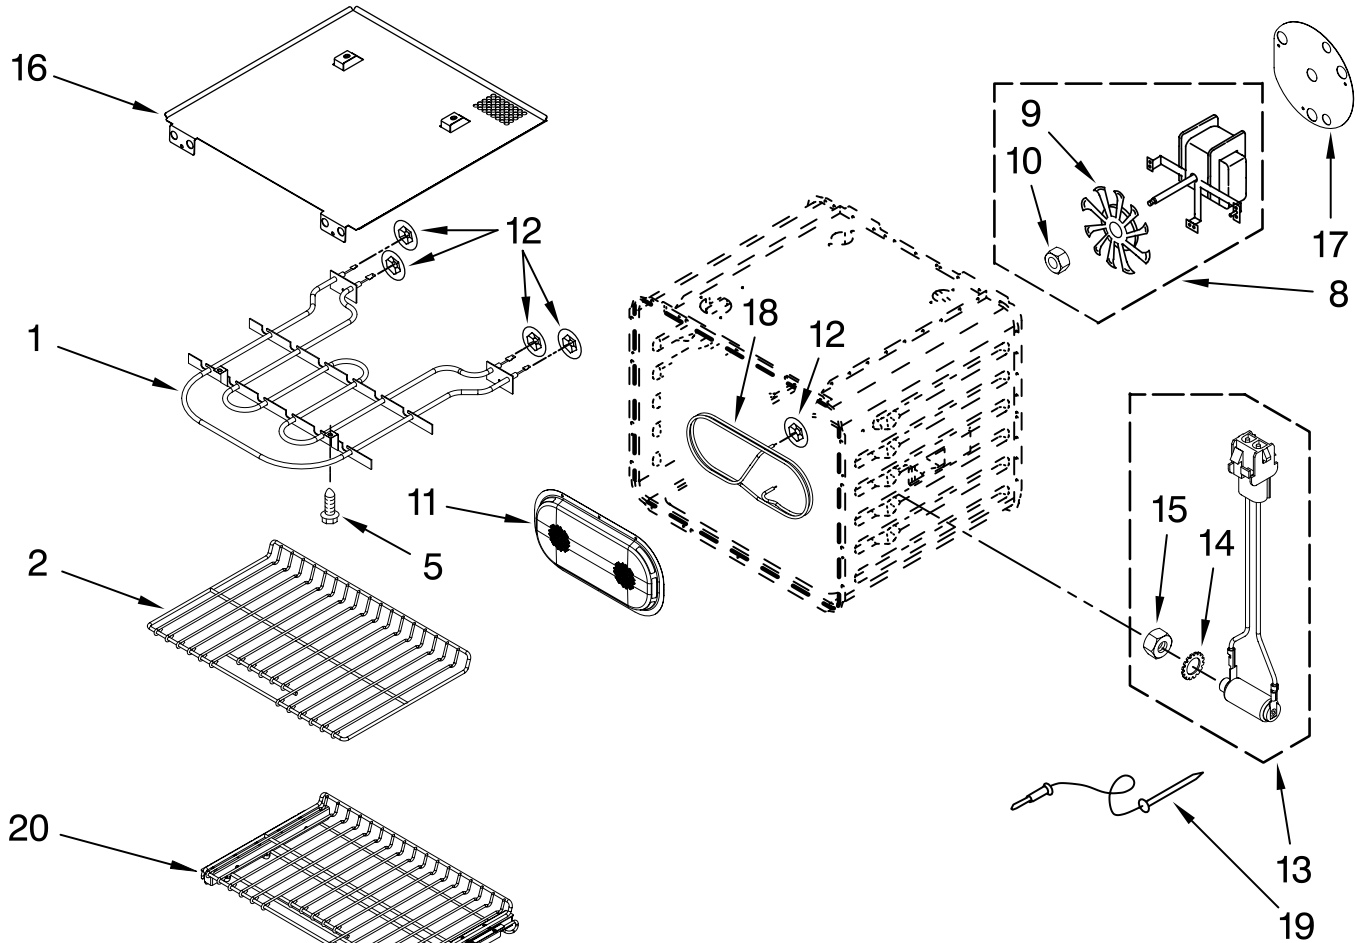

FOR ORDERING INFORMATION REFER TO PARTS PRICE LIST

OVEN DOOR PARTS

For Models: KEBU208SSS03
(Stainless)

Illus. No.	Part No.	DESCRIPTION
1	8303737BL	Door Liner
2	W10174285	Hinge, Door (2)
3	3196183	Screw
4	8304581BL	Vent, Door Top
5		Bracket, Door
	8304377	Right
	8304378	Left
6	8303746	Door, Top Bracket
7	8303731	Glass, Inner
8	4449743	Screw

FOR ORDERING INFORMATION REFER TO PARTS PRICE LIST

INTERNAL OVEN PARTS

For Models: KEBU208SSS03
(Stainless)

Illus. No.	Part No.	DESCRIPTION
1	9760774	Element, Broil
2	8303841	Rack, Oven
3	9760768	Element, Bake
4	4455037	Tray, Bake
5	4449154	Screw
6	4450039	Cover, Bake Tray
7	4449809	Screw
8	W10116228	Motor, Convection Fan
9	W10116351	Blade, Fan
10	W10116349	Nut
11	W10141211	Cover, Fan
12	3400968	Nut
13	W10150011	Jack, Meat Probe
14	9755547	Lockwasher
15	9755546	Locknut
16	8304602	Shield, Broil
17	W10153105	Plate, Mounting Convection Fan
18	W10116434	Element, Convection
19	9755542	Probe, Temperature
20	W10208155	Oven Rack (Sliding)