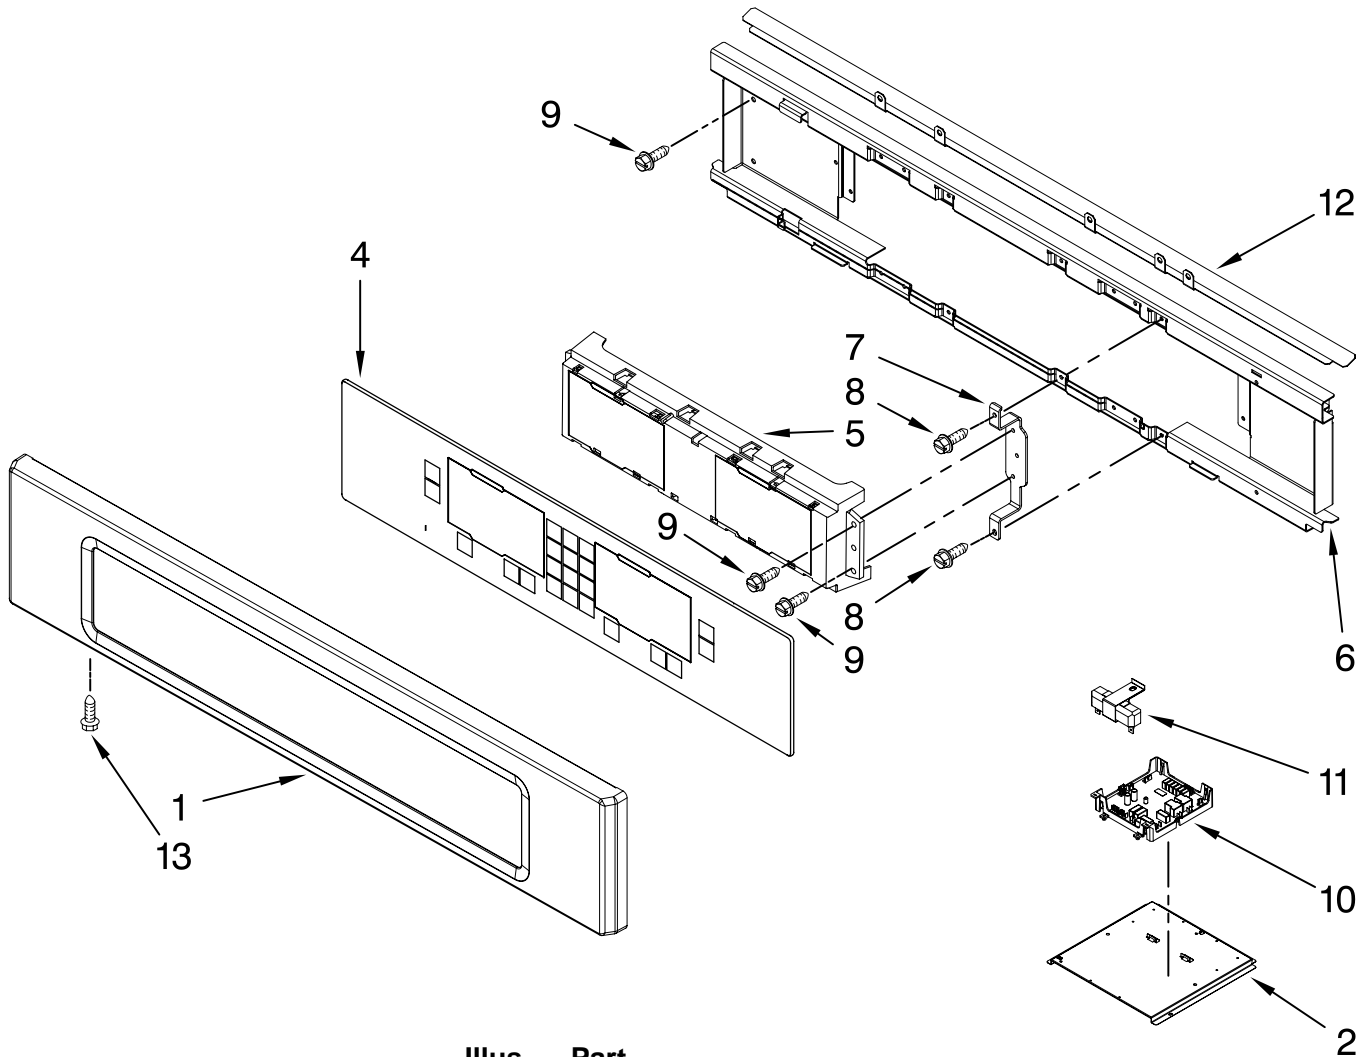

CONTROL PANEL PARTS

For Models: KEBU208SSS03
(Stainless)

Illus. No.	Part No.	DESCRIPTION

1	W10216219	Panel, Control
2	8303691	Support Appliance Manager
4	W10016020	Control Panel, Glass Touch
5	W10143290	User Interface
6	8303719	Backer, Control
7	8303887	Bracket, Enclosure
8	4449154	Screw
9	3400832	Screw
10	W10160958	Appliance Manager
11	8304441	Resistor, Drop
12	W10134765	Vapor, Stop
13	3400805	Screw

FOR ORDERING INFORMATION REFER TO PARTS PRICE LIST