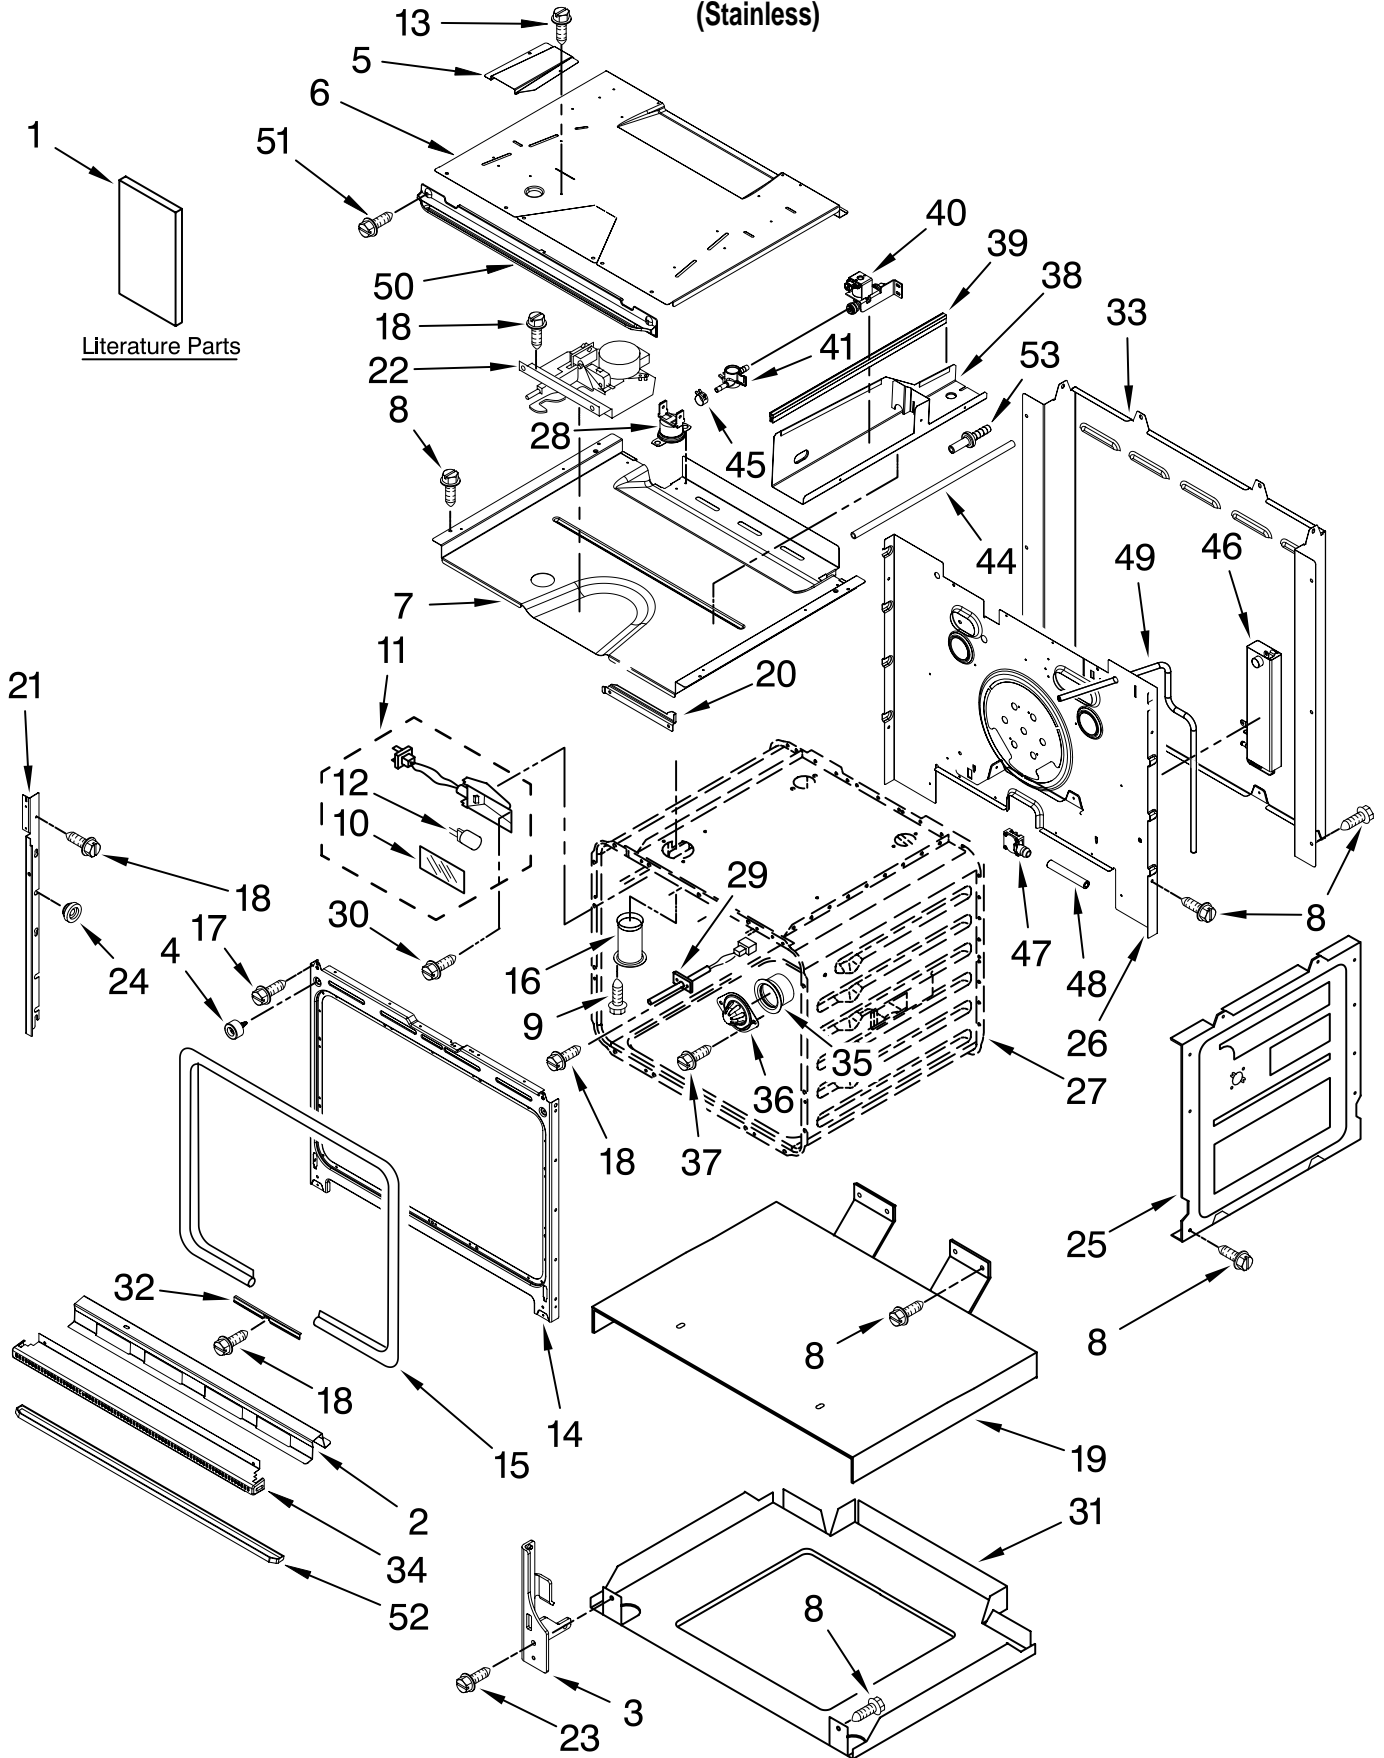

For Models: KEBU208SSS03
(Stainless)

FOR ORDERING INFORMATION REFER TO PARTS PRICE LIST

OVEN PARTS

For Models: KEBU208SSS03
(Stainless)

Illus. No.	Part No.	DESCRIPTION	Illus. No.	Part No.	DESCRIPTION	Illus. No.	Part No.	DESCRIPTION
1		Literature Parts	16	4452158	Tube, Vent	39	W10077010	Gasket, Enclosure
	W10140563	Installation Instructions	17	4449040	Screw	40	W10140897	Valve, Solenoid
	W10162200	Use & Care Guide	18	3400893	Screw	41	W10076760	Sensor, Conductivity
		Tech Sheet	19	4451478	Support, Insulation			Slip Fit
	8304551	English	20	W10169348	Bracket, Thermostat	44		Tubing
	8304552	French			Mounting Rail, Side		W10051580	Lower, Clear
	W10138788	Easy Set Guide	21		Right		W10119541	Upper, Yellow
		Safer Cooking Tips		8303677BL	Left	45	9761146	Clamp, Crimp (6)
	9762761	English	22	W10195935	Latch, Mortorized	46	9758598	Boiler Assembly (2)
	W10065852	French	23	4449743	Screw	47	W10194453	Switch, Pressure (2)
2	W10153090	Bracket, Base	24	4448444	Mounting Grommet, Rail (6)	48	W10076930	Hose (2) (includes clamp)
3		Hinge Receiver	25	4455641	Side, Chassis	49	W10142627	Tubing
	4455606	Right	26	W10153104	Back, Chassis	50	W10133473	Center, Vent
	4455605	Left	27		Liner, Oven (Not serviceable)	51	4450038	Screw
4	W10105790	Bumper, Door (2)	28	8304452	Thermal Fuse	52	W10133474	Basin, Bottom Vent
5	8303829	Exhaust, Vent Slope	29	W10131825	Sensor	53	W10076950	Stem, Tube to Clear Hose
6	W10181196	Divider, Vent	30	4449748	Screw			
7	W10204470	Top Chassis	31	8303516	Base, Chassis			
8	4449809	Screw	32	W10153361	Retainer, Gasket			
9	3196176	Screw	33	8303517	Cover, Back			
10	4452163	Lens, Light	34	W10237368	Trim, Bottom Vent			
11	4448972	Oven Light, Assembly	35	9758597	Orifice, Boiler Slip Fit			
12	4452164	Bulb, Light	36	W10153098	Cover, Boiler Orifice			
13	3400832	Screw	37	4449154	Screw			
14	W10115861	Frame, Front	38	W10150077	Enclosure			
15	8304493	Gasket, Door						