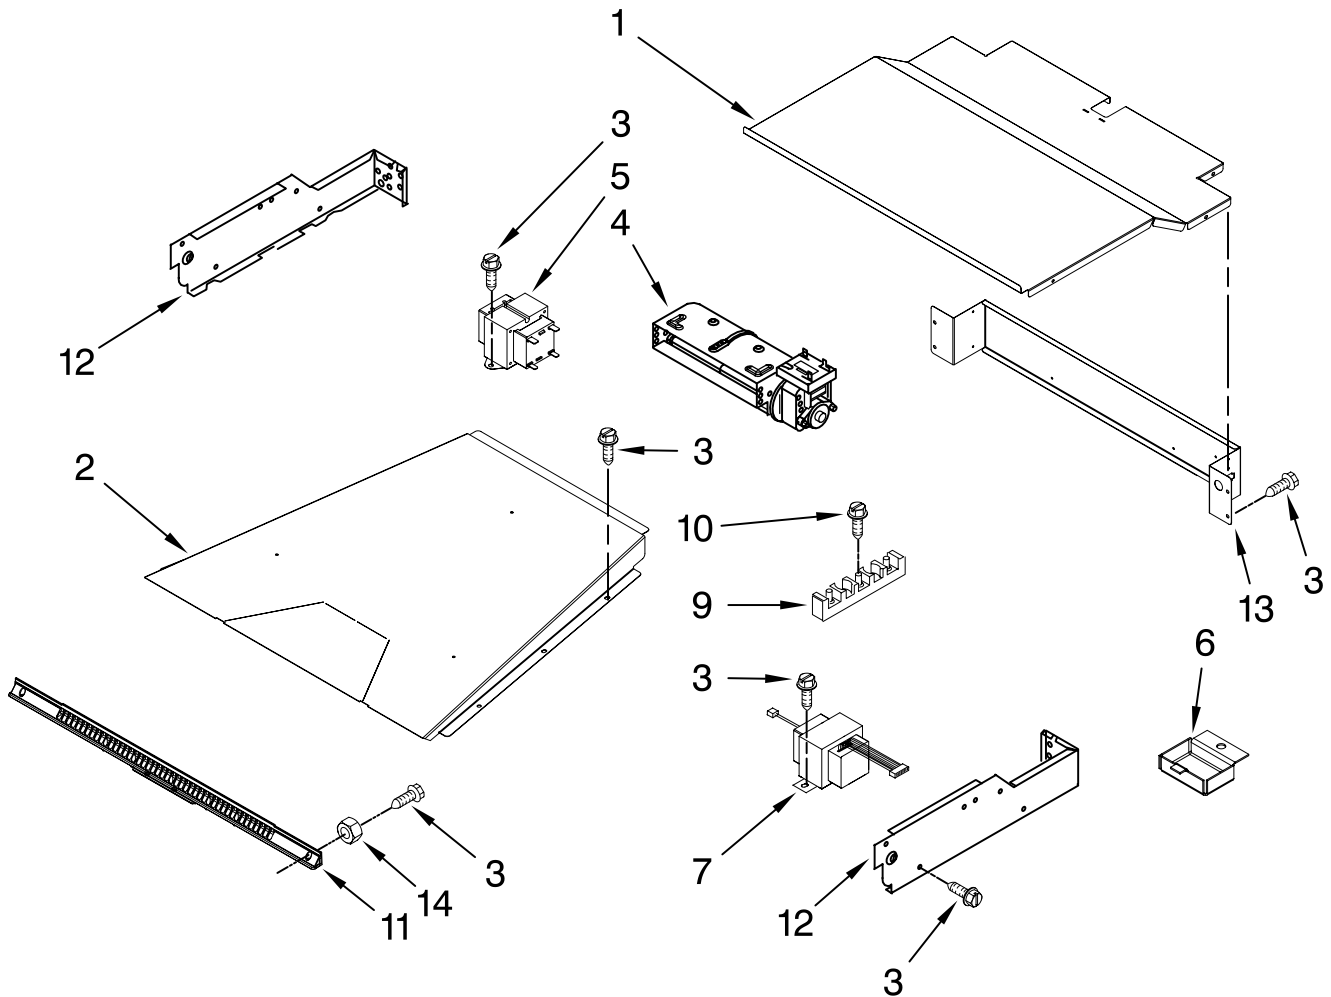

TOP VENTING PARTS

For Models: KEBU208SSS03
(Stainless)

Illus. No.	Part No.	DESCRIPTION

1	8304219	Cover, Top
2	8304643	Duct, Air Outlet
3	4449809	Screw
4	8303972	Blower
5	9760588	Transformer, Lights
6	8285593	Connector, Cover
7	9762885	Transformer, Control
9	4449868	Block, Terminal
10	3400080	Screw
11	8303684	Vent, Control Panel
12	8303518	Side, Control Top Right
	8304255	Left
13	8303520	Back, Control
14	4450118	Nut

FOR ORDERING INFORMATION REFER TO PARTS PRICE LIST