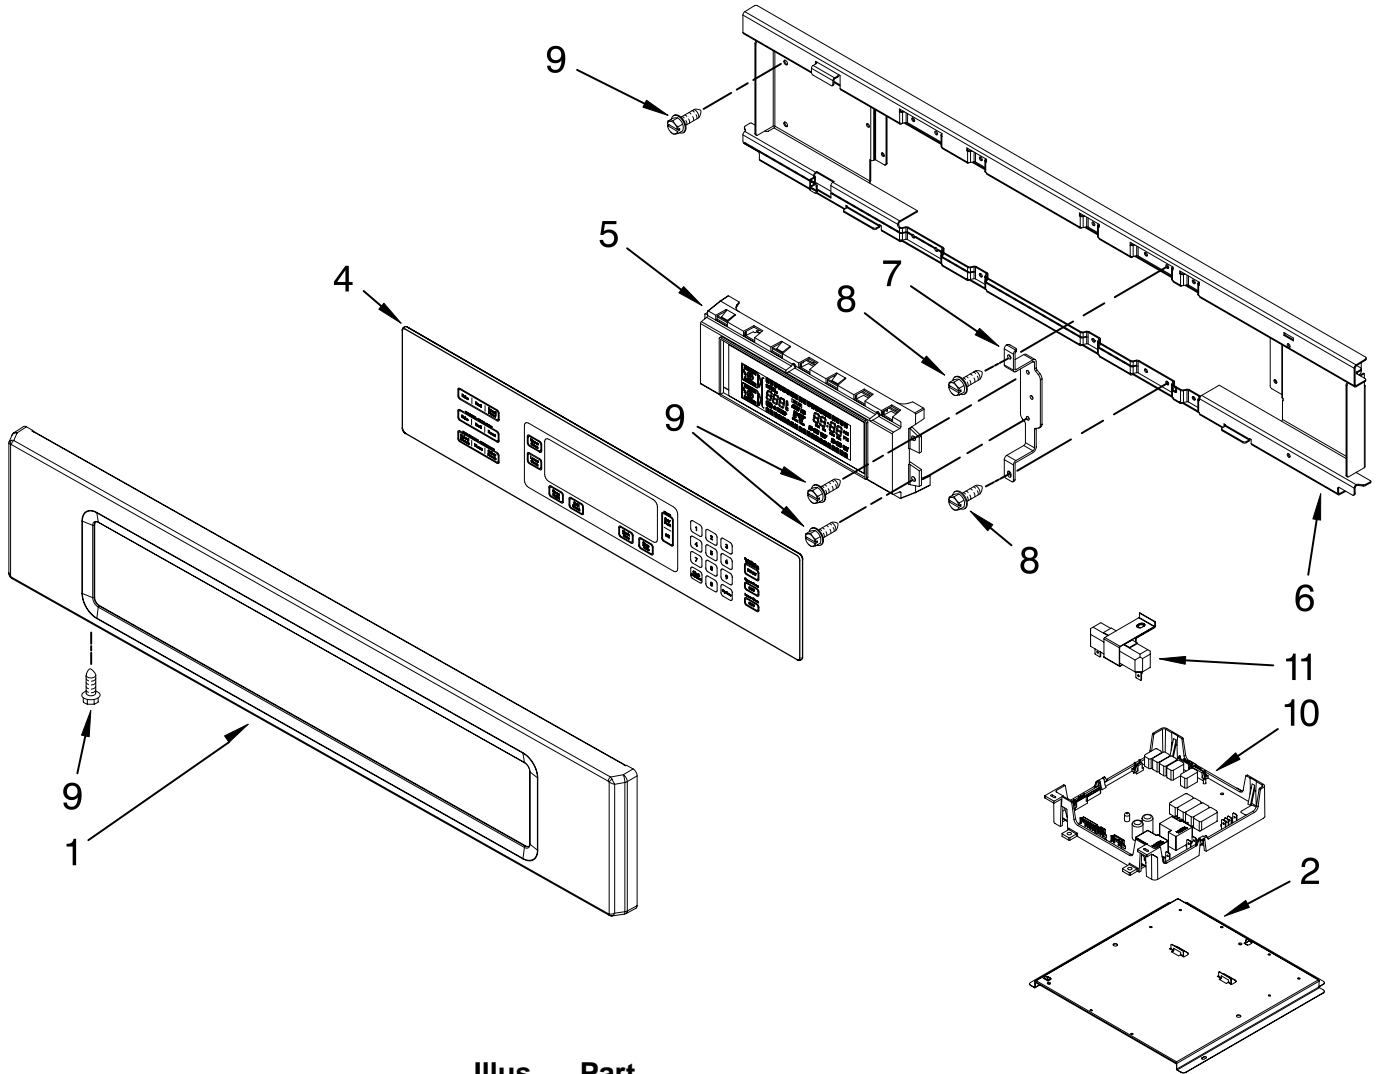

CONTROL PANEL PARTS

For Models:KEBS278SSS03
(Stainless)

Illus. No.	Part No.	DESCRIPTION
1	W10216220	Panel, Control
2	8303687	Support, Appliance Manager
4	8303880	Control Panel, Glass Touch
5	W10172472	User Interface
6	8303720	Backer, Control
7	8303887	Bracket, Enclosure (2)
8	4449154	Screw
9	3400832	Screw
10	W10119142	Appliance Manager
11	8304441	Resistor, Drop

FOR ORDERING INFORMATION REFER TO PARTS PRICE LIST