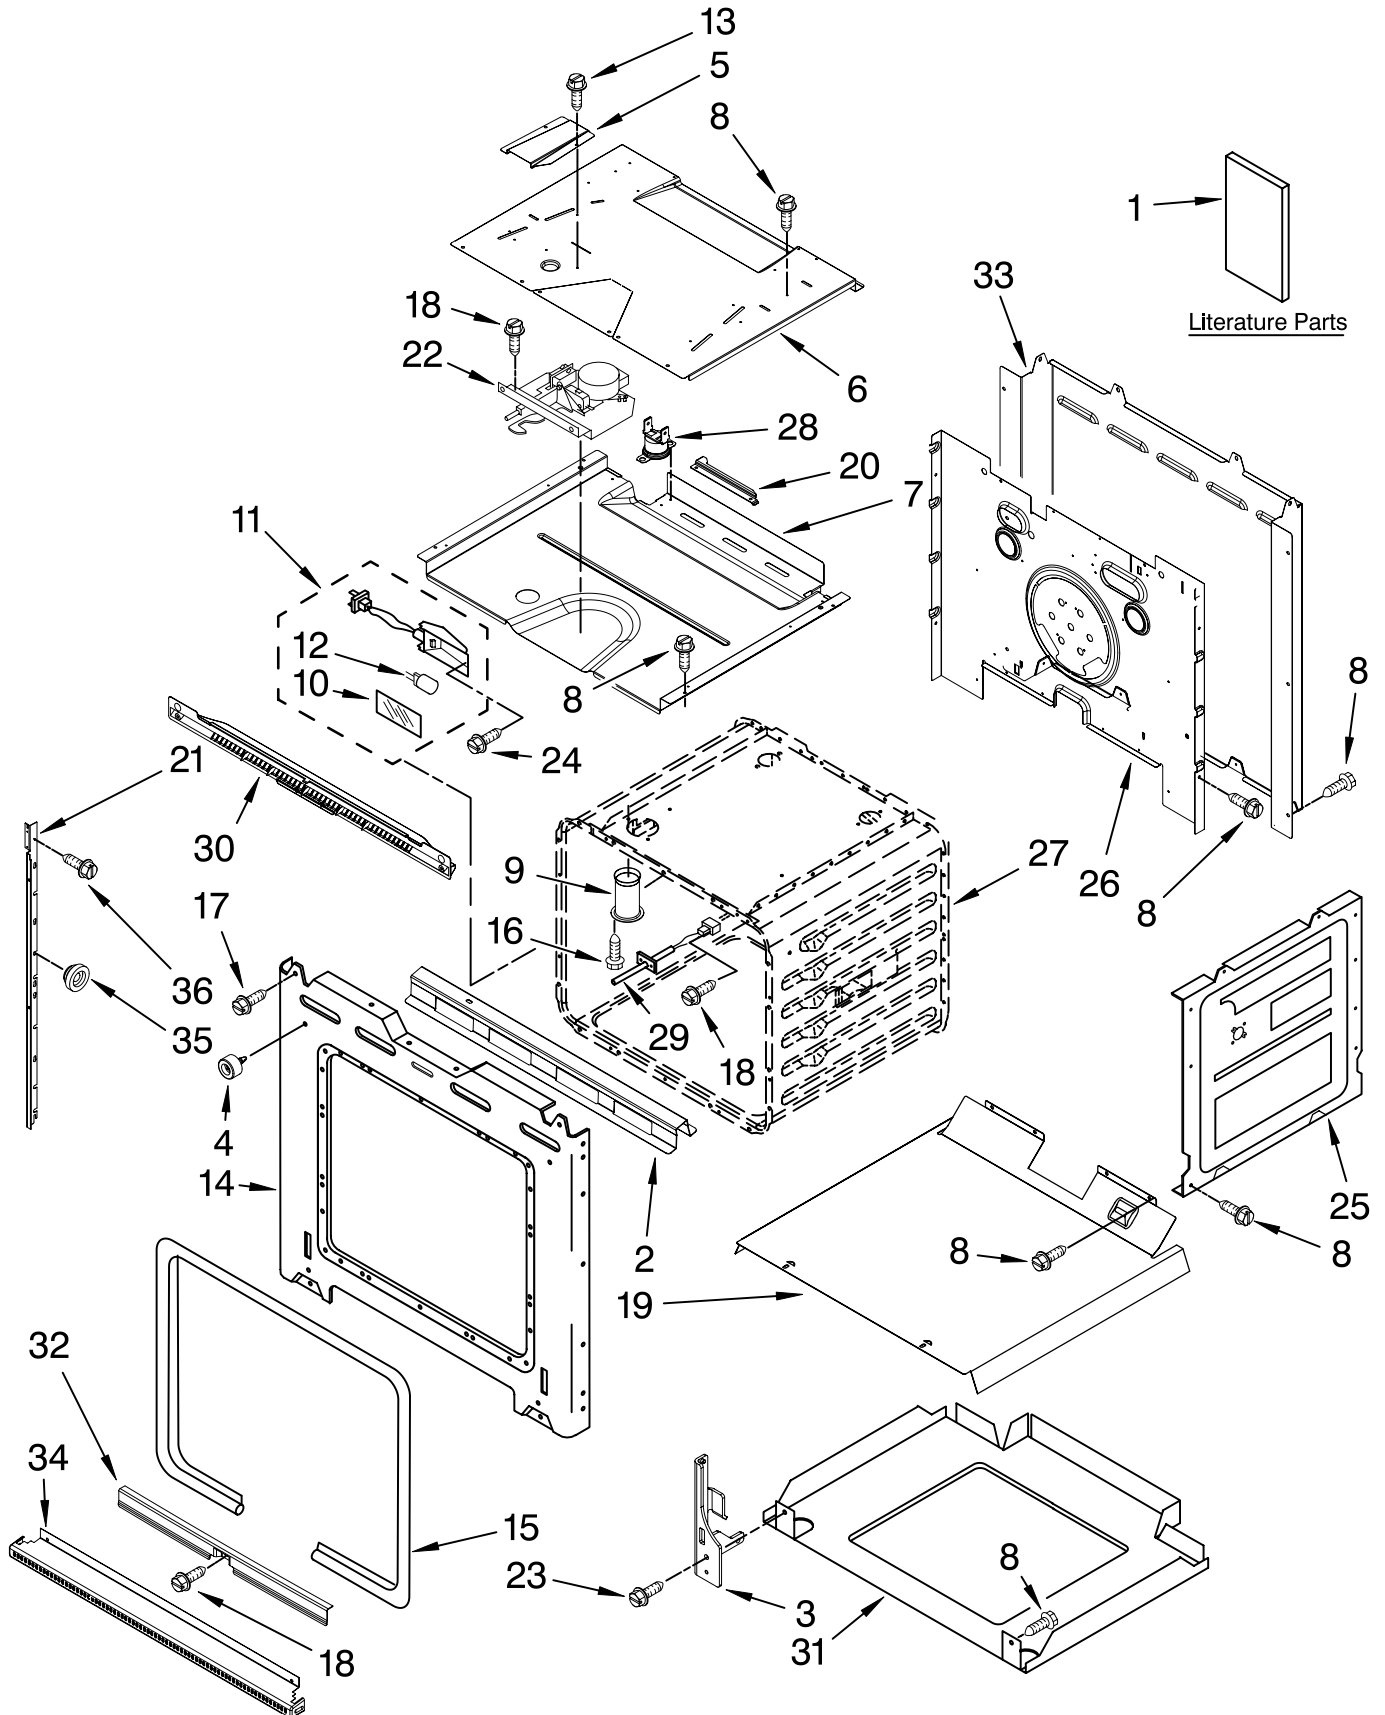

## OVEN PARTS

For Models: KEBS278SSS03  
(Stainless)

27" BUILT-IN ELECTRIC  
DOUBLE OVEN  
THERMAL CONVECTION

FOR ORDERING INFORMATION REFER TO PARTS PRICE LIST

# OVEN PARTS

For Models:KEBS278SSS03  
(Stainless)

Illus. No.	Part No.	DESCRIPTION
1		Literature Parts
	8304336	Installation Instructions
	W10162180	Use & Care Guide Tech Sheet
	W10220954	English
	W10220955	French
	8304335	Easy Set Guide
		Safer Cooking Tips
	9762761	English
	W10065852	French
2	W10153090	Bracket, Base
3		Hinge Receiver
	4455606	Right
	4455605	Left
4	W10105790	Bumper, Door (2)
5	8303829	Exhaust,Vent Slope
6	W10181198	Divider, Center Vent
7	W10204469	Top Chassis
8	4449809	Screw
9	4452158	Tube, Vent

Illus. No.	Part No.	DESCRIPTION
10	W10169756	Lens, Light
11	W10009940	Oven Light Assembly
12	W10169757	Bulb, Light
13	3400832	Screw (2)
14	8304629	Frame, Front
15	8304494	Gasket, Door
16	3196176	Screw
17	4449040	Screw
18	4449154	Screw
19	4451477	Support, Insulation
20	W10169348	Bracket, Thermostat
21		Mounting Rail,Side
	8303677BL	Right
	8303678BL	Left
22	W10195935	Latch, Mortorized
23	4449743	Screw

Illus. No.	Part No.	DESCRIPTION
24	4449748	Screw
25	4455641	Side, Chassis
26	8304304	Back, Chassis
27		Liner, Oven (Not serviceable)
28	8304452	Thermal Fuse 105C
29	W10131825	Sensor
30	8303724	Vent, Center
31	8303772	Base, Chassis
32	8304478	Retainer, Gasket
33	8303517	Cover, Back
34	W10216231	Trim, Bottom Vent
35	4448444	Grommet, Mounting Rail
36	3400893	Screw (12)