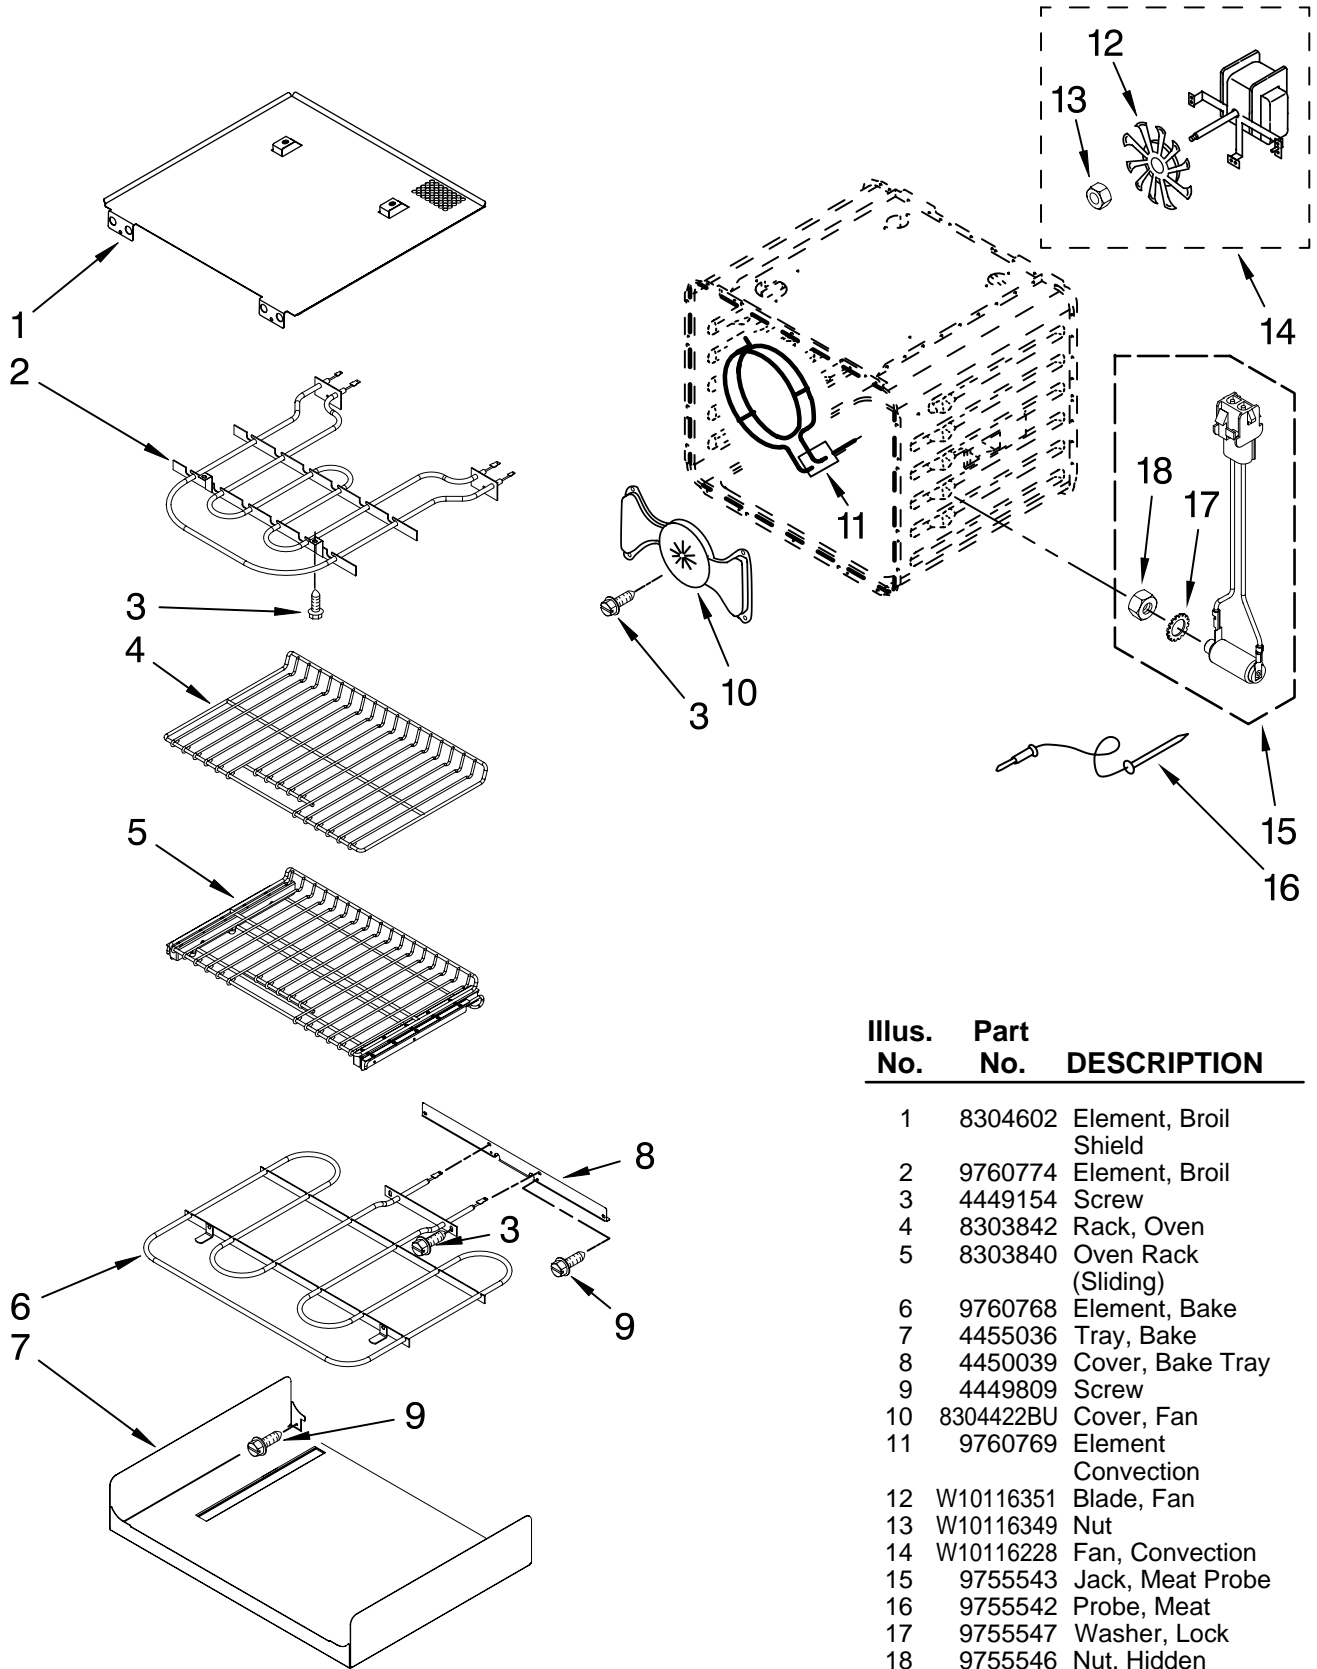

INTERNAL OVEN PARTS

For Models:KEBS278SSS03

(Stainless)

Illus. No.	Part No.	DESCRIPTION
1	8304602	Element, Broil Shield
2	9760774	Element, Broil
3	4449154	Screw
4	8303842	Rack, Oven
5	8303840	Oven Rack (Sliding)
6	9760768	Element, Bake
7	4455036	Tray, Bake
8	4450039	Cover, Bake Tray
9	4449809	Screw
10	8304422BU	Cover, Fan
11	9760769	Element Convection
12	W10116351	Blade, Fan
13	W10116349	Nut
14	W10116228	Fan, Convection
15	9755543	Jack, Meat Probe
16	9755542	Probe, Meat
17	9755547	Washer, Lock
18	9755546	Nut, Hidden

FOR ORDERING INFORMATION REFER TO PARTS PRICE LIST