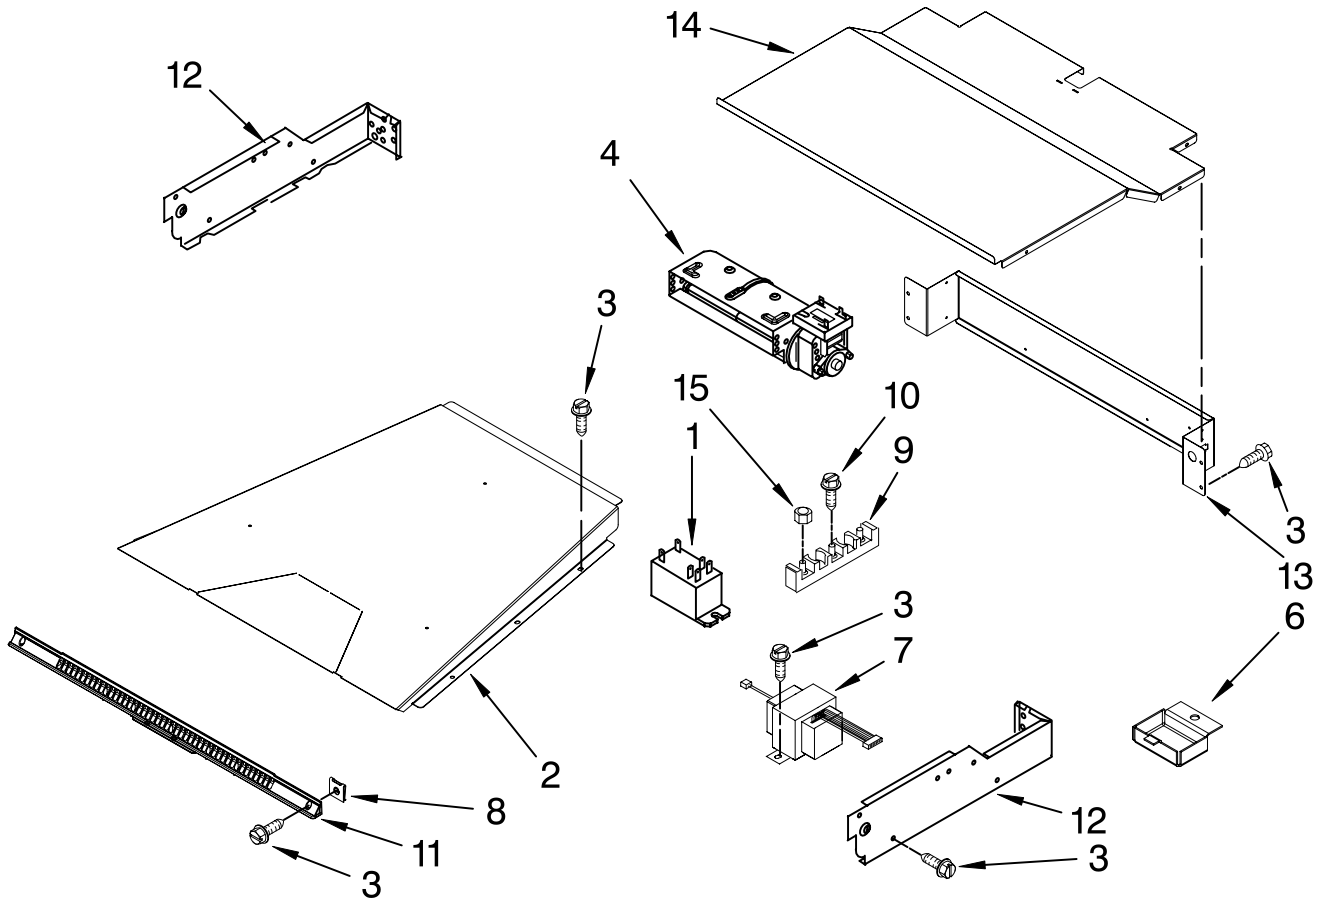

TOP VENTING PARTS

For Models:KEBS278SSS03

(Stainless)

Illus. No.	Part No.	DESCRIPTION

1	9752759	Relay (2)
2	8304643	Duct, Air Outlet
3	4449809	Screw
4	8303972	Blower, 60mm
6	8285593	Connector, Cover
7	W10111628	Transformer, Control
8	4450118	Nut
9	4449868	Block, Terminal
10	3400080	Screw
11	8303722	Vent, Control Panel
12		Side, Control Top
	8303518	Right
	8304255	Left
13	8303520	Back, Control
14	8304220	Cover, Top
15	7103P027-60	Nut (3)

FOR ORDERING INFORMATION REFER TO PARTS PRICE LIST