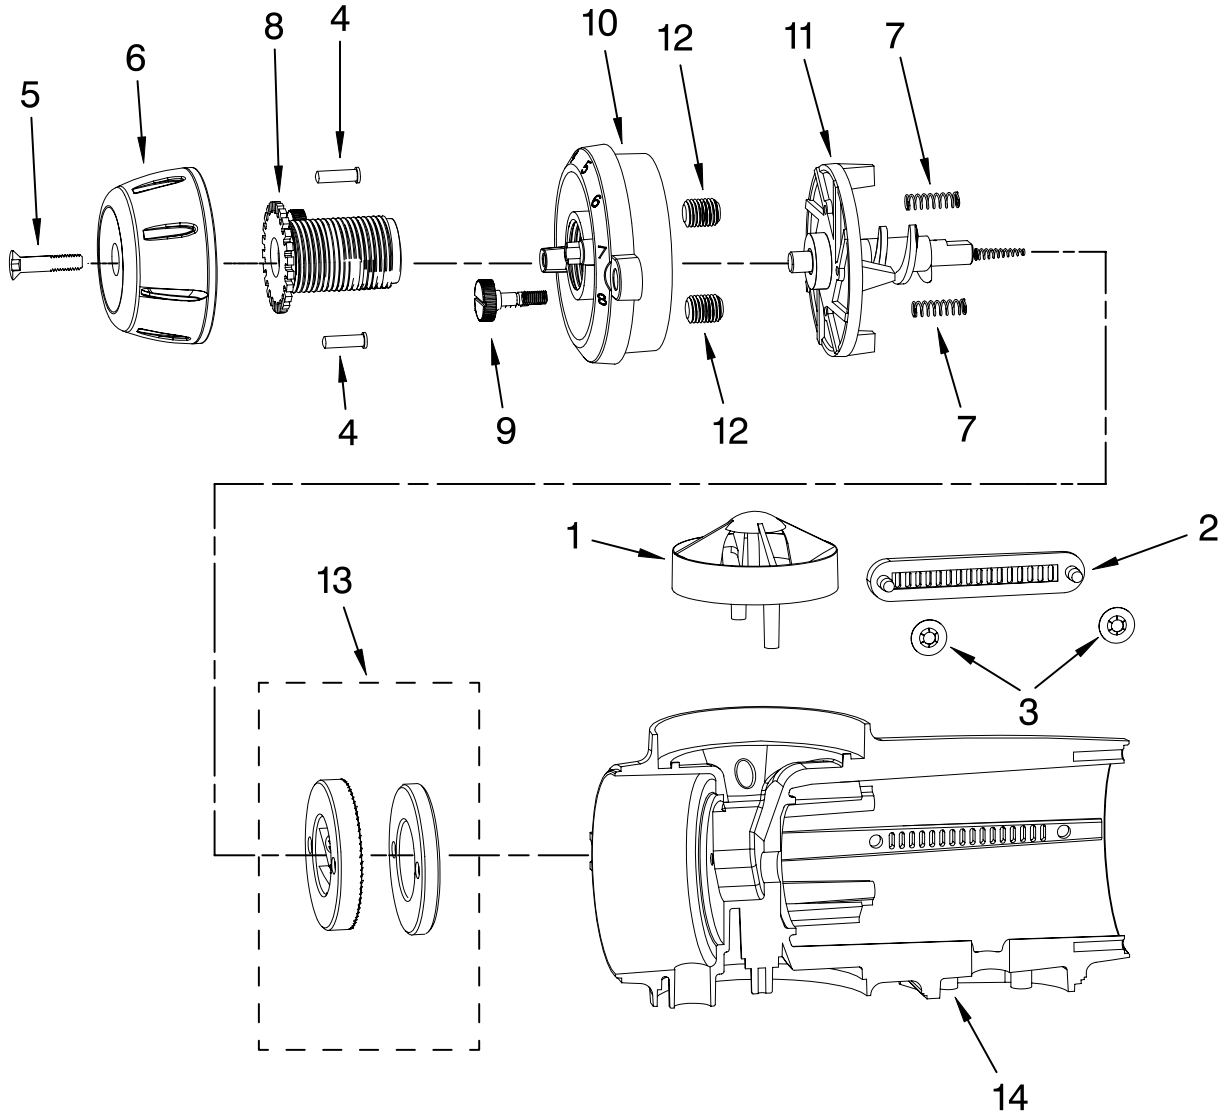

PARTS LIST

for

KitchenAid®

PRO LINE COFFEE GRINDER

MODELS:

KPCG100PM0 (Pearl Metallic)
4KPCG100PM0 (Pearl Metallic)

FOR CUSTOMER SATISFACTION ALWAYS USE
FACTORY SPECIFICATION PARTS

PEDESTAL JAR ASSEMBLY PARTS

For Models: KPCG100__0, 4KPCG100__0

Illus. No.	Part No.	DESCRIPTION
1		Literature Parts
	4176735	Use and Care Guide
	4176736	Repair Parts List
2	4176717	Lid, Bean Jar
3	4176731	O-Ring, Lid
4	4176730	Jar, Bean
5	4176729	Seal, Bean Jar
6	4176723	Nozzle, Holder
7	4176715	Spring, Housing
8	4176721	Cover, Nozzle
9	4176728	Jar, Coffee Ground
10	4176722	Ring, Abrasion
11	4176703	Cover, Baseplate
12	4176760	Screw
13	4176701	Nameplate
14	4176713	Lockwasher
15		Pedestal Assy (Incl Nameplate)
	4176700	Pearl Metallic
16	4176725	Foot, Rubber

FOR ORDERING INFORMATION REFER TO PARTS PRICE LIST

MOTOR HOUSING AND BURR ASSEMBLY PARTS

For Models: KPCG100__0, 4KPCG100__0

Illus. No.	Part No.	DESCRIPTION
1	4176695	Guard, Finger
2	4176696	Vent
3	4176713	Lockwasher
4	8212392	Pin, Detent
5	4176754	Bolt, Knob
6	4176718	Knob, Selector
7	8212394	Spring, Detent
8	4176716	Screw, Adjustment
9	4176705	Screw, Bezel
10	4176697	Bezel, Gearbox
11	4176694	Auger Assy
12	4176712	Screw, Socket
13	4176702	Burr Assy
14	4176698	Housing, Motor Pearl Metallic

FOR ORDERING INFORMATION REFER TO PARTS PRICE LIST

MOTOR AND CONTROL PARTS

For Models: KPCG100__0, 4KPCG100__0

Illus. No.	Part No.	DESCRIPTION
1	4176707	Bushing, Copper
2	4176733	Motor
3	4176726	Seal, Vibration
4		Cap, Motor
	4176699	Pearl Metallic
5	4176755	Screw, Motor Cap
6	4176734	Tube, Housing
7	4176710	Nut, Switch
8	4176713	Lockwasher
9	4176757	Cord, Power
10	4176727	PCB Board
11	4176758	Switch, Toggle
12	4176724	Spacer
13	4176720	Plate, Motor