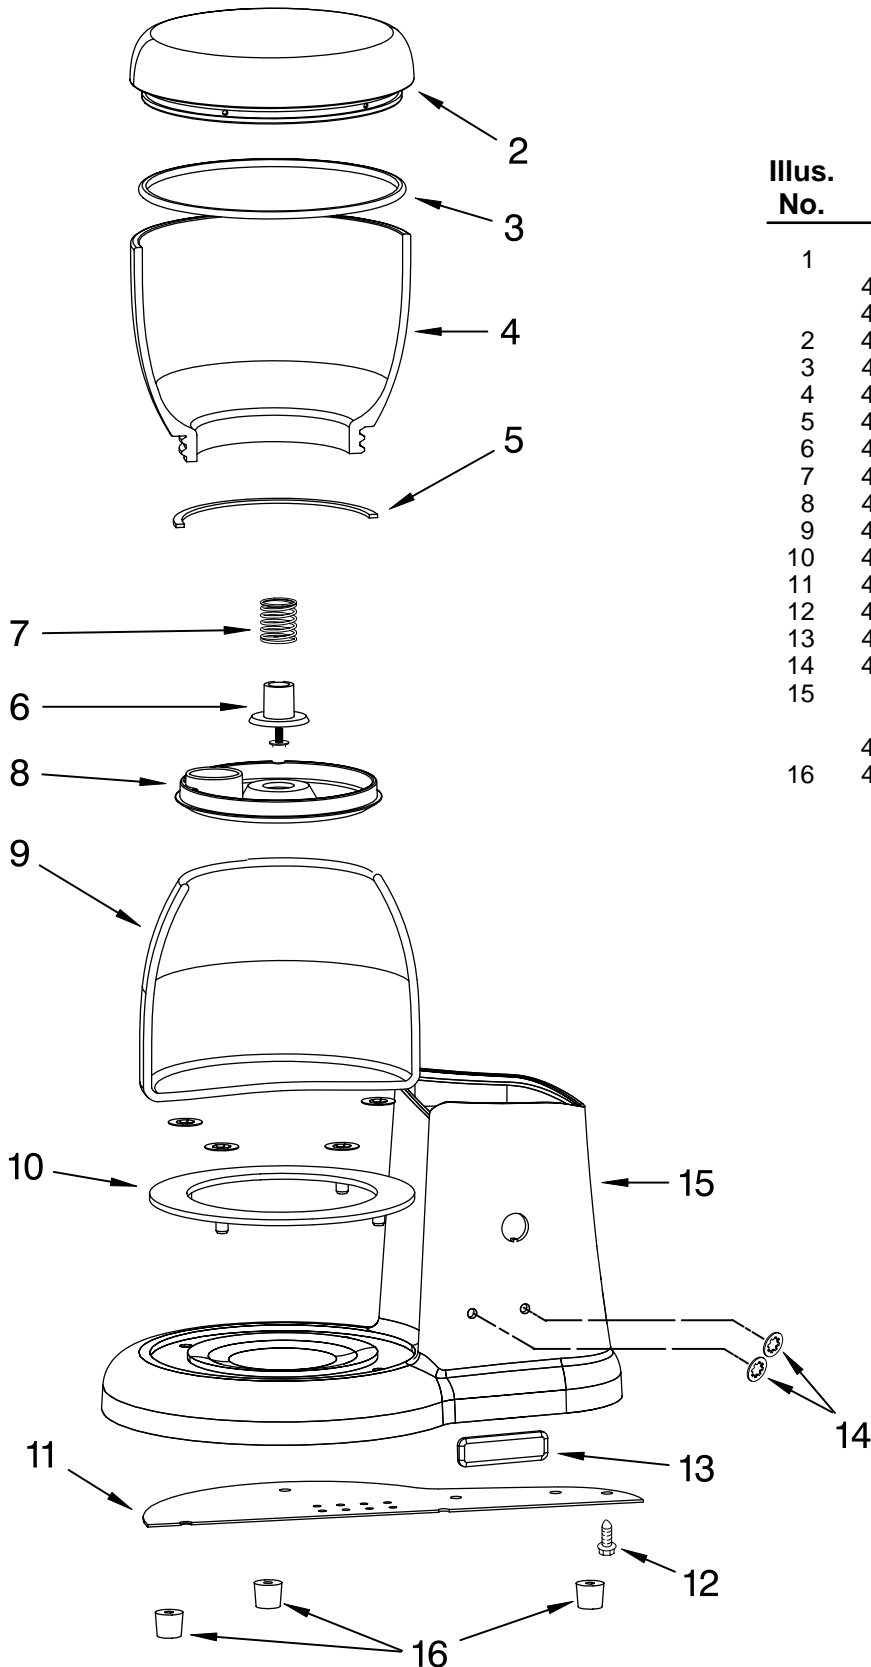

PARTS LIST

for

KitchenAid®

PRO LINE COFFEE GRINDER

MODELS:

KPCG100PM0 (Pearl Metallic)
4KPCG100PM0 (Pearl Metallic)

FOR CUSTOMER SATISFACTION ALWAYS USE
FACTORY SPECIFICATION PARTS

PEDESTAL JAR ASSEMBLY PARTS

For Models: KPCG100__0, 4KPCG100__0

Illus. No.	Part No.	DESCRIPTION
1		Literature Parts
	4176735	Use and Care Guide
	4176736	Repair Parts List
2	4176717	Lid, Bean Jar
3	4176731	O-Ring, Lid
4	4176730	Jar, Bean
5	4176729	Seal, Bean Jar
6	4176723	Nozzle, Holder
7	4176715	Spring, Housing
8	4176721	Cover, Nozzle
9	4176728	Jar, Coffee Ground
10	4176722	Ring, Abrasion
11	4176703	Cover, Baseplate
12	4176760	Screw
13	4176701	Nameplate
14	4176713	Lockwasher
15		Pedestal Assy (Incl Nameplate)
	4176700	Pearl Metallic
16	4176725	Foot, Rubber

FOR ORDERING INFORMATION REFER TO PARTS PRICE LIST

MOTOR HOUSING AND BURR ASSEMBLY PARTS

For Models: KPCG100__0, 4KPCG100__0

Illus. No.	Part No.	DESCRIPTION
1	4176695	Guard, Finger
2	4176696	Vent
3	4176713	Lockwasher
4	8212392	Pin, Detent
5	4176754	Bolt, Knob
6	4176718	Knob, Selector
7	8212394	Spring, Detent
8	4176716	Screw, Adjustment
9	4176705	Screw, Bezel
10	4176697	Bezel, Gearbox
11	4176694	Auger Assy
12	4176712	Screw, Socket
13	4176702	Burr Assy
14	4176698	Housing, Motor Pearl Metallic

FOR ORDERING INFORMATION REFER TO PARTS PRICE LIST

MOTOR AND CONTROL PARTS

For Models: KPCG100__0, 4KPCG100__0

Illus. No.	Part No.	DESCRIPTION
1	4176707	Bushing, Copper
2	4176733	Motor
3	4176726	Seal, Vibration
4		Cap, Motor
	4176699	Pearl Metallic
5	4176755	Screw, Motor Cap
6	4176734	Tube, Housing
7	4176710	Nut, Switch
8	4176713	Lockwasher
9	4176757	Cord, Power
10	4176727	PCB Board
11	4176758	Switch, Toggle
12	4176724	Spacer
13	4176720	Plate, Motor