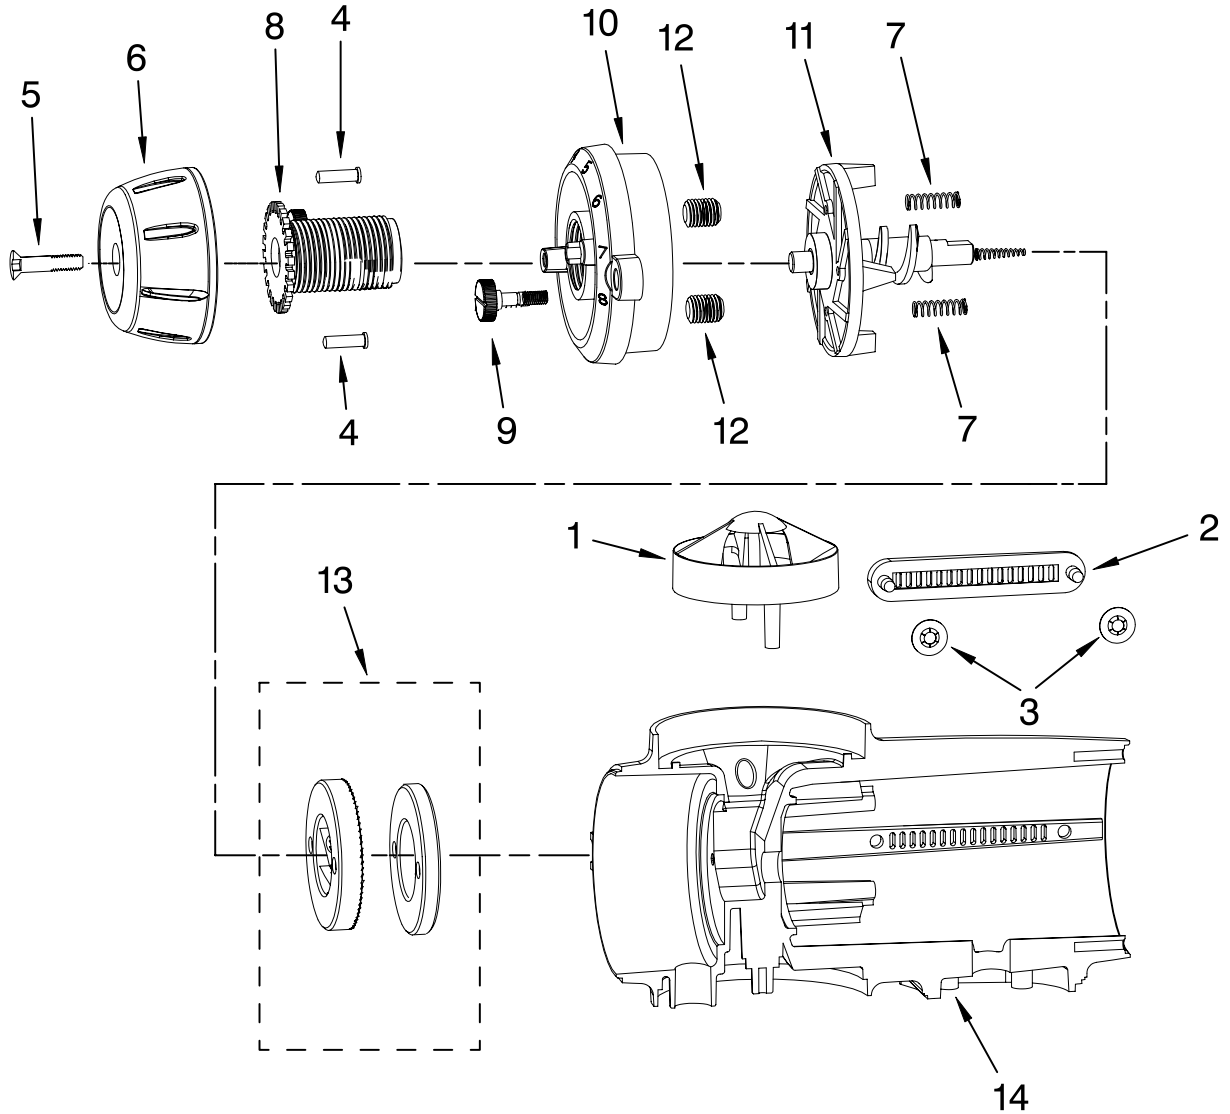

PARTS LIST

for

KitchenAid®

PRO LINE COFFEE GRINDER

MODELS:

KPCG100PM1 (Pearl Metallic)
KPCG100NP1 (Nickel Pearl)
KPCG100ER1 (Empire Red)
4KPCG100PM1 (Pearl Metallic)
4KPCG100ER1 (Empire Red)

FOR CUSTOMER SATISFACTION ALWAYS USE
FACTORY SPECIFICATION PARTS

PEDESTAL JAR ASSEMBLY PARTS

For Models: KPCG100__1, 4KPCG100__1

Illus. No.	Part No.	DESCRIPTION
1		Literature Parts
	4176735	Use and Care Guide
	8212130	Repair Parts List
2	4176717	Lid, Bean Jar
3	4176731	O-Ring, Lid
4	4176730	Jar, Bean
5	4176729	Seal, Bean Jar
6	4176723	Nozzle, Holder
7	4176715	Spring, Housing
8	4176721	Cover, Nozzle
9	4176728	Jar, Coffee Ground
10	4176722	Ring, Abrasion
11	4176703	Cover, Baseplate
12	4176760	Screw
13	4176701	Nameplate
14	4176713	Lockwasher
15		Base Assembly (Incl Nameplate)
	4176700	Pearl Metallic
	8212152	Nickel Pearl
	8212322	Empire Red
16	4176725	Foot, Rubber

FOR ORDERING INFORMATION REFER TO PARTS PRICE LIST

MOTOR HOUSING AND BURR ASSEMBLY PARTS

For Models: KPCG100__1, 4KPCG100__1

Illus. No.	Part No.	DESCRIPTION
------------	----------	-------------

1	4176695	Guard, Finger
2	4176696	Vent
3	4176713	Lockwasher
4	8212392	Pin, Detent
5	4176754	Bolt, Knob
6	4176718	Knob, Selector
7	8212394	Spring, Detent
8	4176716	Screw, Adjustment
9	4176705	Screw, Bezel
10	4176697	Bezel, Gearbox
11	4176694	Auger Assy
12	4176712	Screw, Socket
13	4176702	Burr Assy
14		Housing, Motor
	4176698	Pearl Metallic
	8212151	Nickel Pearl
	8212320	Empire Red

FOR ORDERING INFORMATION REFER TO PARTS PRICE LIST

MOTOR AND CONTROL PARTS

For Models: KPCG100__1, 4KPCG100__1

Illus. No.	Part No.	DESCRIPTION
1	4176707	Bushing, Copper
2	4176733	Motor
3	4176726	Seal, Vibration
4		Cap, Motor
	4176699	Pearl Metallic
	8212150	Nickel Pearl
	8212321	Empire Red
5	4176755	Screw, Motor Cap
6	4176734	Tube, Housing
7	4176710	Nut, Switch
8	4176713	Lockwasher
9	4176757	Cord, Power
10	4176727	PCB Board
11	4176758	Switch, Toggle
12	4176724	Spacer
13	4176720	Plate, Motor