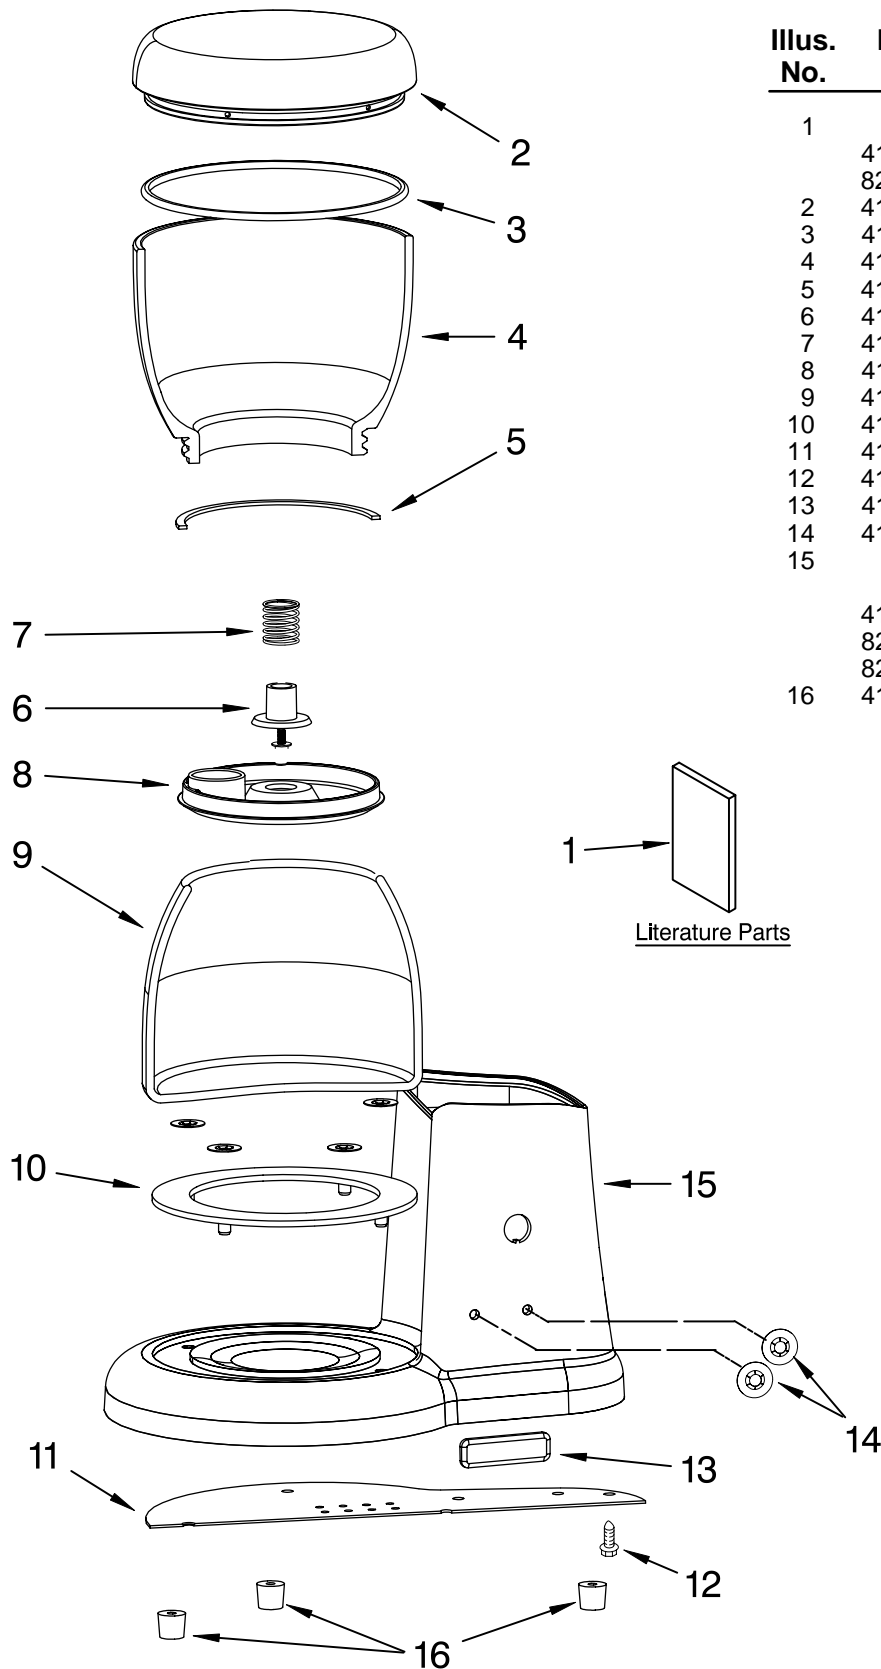

PARTS LIST

for

KitchenAid®

PRO LINE COFFEE GRINDER

MODELS:

KPCG100PM1 (Pearl Metallic)
KPCG100NP1 (Nickel Pearl)
KPCG100ER1 (Empire Red)
4KPCG100PM1 (Pearl Metallic)
4KPCG100ER1 (Empire Red)

FOR CUSTOMER SATISFACTION ALWAYS USE
FACTORY SPECIFICATION PARTS

PEDESTAL JAR ASSEMBLY PARTS

For Models: KPCG100__1, 4KPCG100__1

Illus. No.	Part No.	DESCRIPTION
1		Literature Parts
	4176735	Use and Care Guide
	8212130	Repair Parts List
2	4176717	Lid, Bean Jar
3	4176731	O-Ring, Lid
4	4176730	Jar, Bean
5	4176729	Seal, Bean Jar
6	4176723	Nozzle, Holder
7	4176715	Spring, Housing
8	4176721	Cover, Nozzle
9	4176728	Jar, Coffee Ground
10	4176722	Ring, Abrasion
11	4176703	Cover, Baseplate
12	4176760	Screw
13	4176701	Nameplate
14	4176713	Lockwasher
15		Base Assembly (Incl Nameplate)
	4176700	Pearl Metallic
	8212152	Nickel Pearl
	8212322	Empire Red
16	4176725	Foot, Rubber

FOR ORDERING INFORMATION REFER TO PARTS PRICE LIST

MOTOR HOUSING AND BURR ASSEMBLY PARTS

For Models: KPCG100__1, 4KPCG100__1

Illus. No.	Part No.	DESCRIPTION
------------	----------	-------------

1	4176695	Guard, Finger
2	4176696	Vent
3	4176713	Lockwasher
4	8212392	Pin, Detent
5	4176754	Bolt, Knob
6	4176718	Knob, Selector
7	8212394	Spring, Detent
8	4176716	Screw, Adjustment
9	4176705	Screw, Bezel
10	4176697	Bezel, Gearbox
11	4176694	Auger Assy
12	4176712	Screw, Socket
13	4176702	Burr Assy
14		Housing, Motor
	4176698	Pearl Metallic
	8212151	Nickel Pearl
	8212320	Empire Red

FOR ORDERING INFORMATION REFER TO PARTS PRICE LIST

MOTOR AND CONTROL PARTS

For Models: KPCG100__1, 4KPCG100__1

Illus. No.	Part No.	DESCRIPTION
1	4176707	Bushing, Copper
2	4176733	Motor
3	4176726	Seal, Vibration
4		Cap, Motor
	4176699	Pearl Metallic
	8212150	Nickel Pearl
	8212321	Empire Red
5	4176755	Screw, Motor Cap
6	4176734	Tube, Housing
7	4176710	Nut, Switch
8	4176713	Lockwasher
9	4176757	Cord, Power
10	4176727	PCB Board
11	4176758	Switch, Toggle
12	4176724	Spacer
13	4176720	Plate, Motor