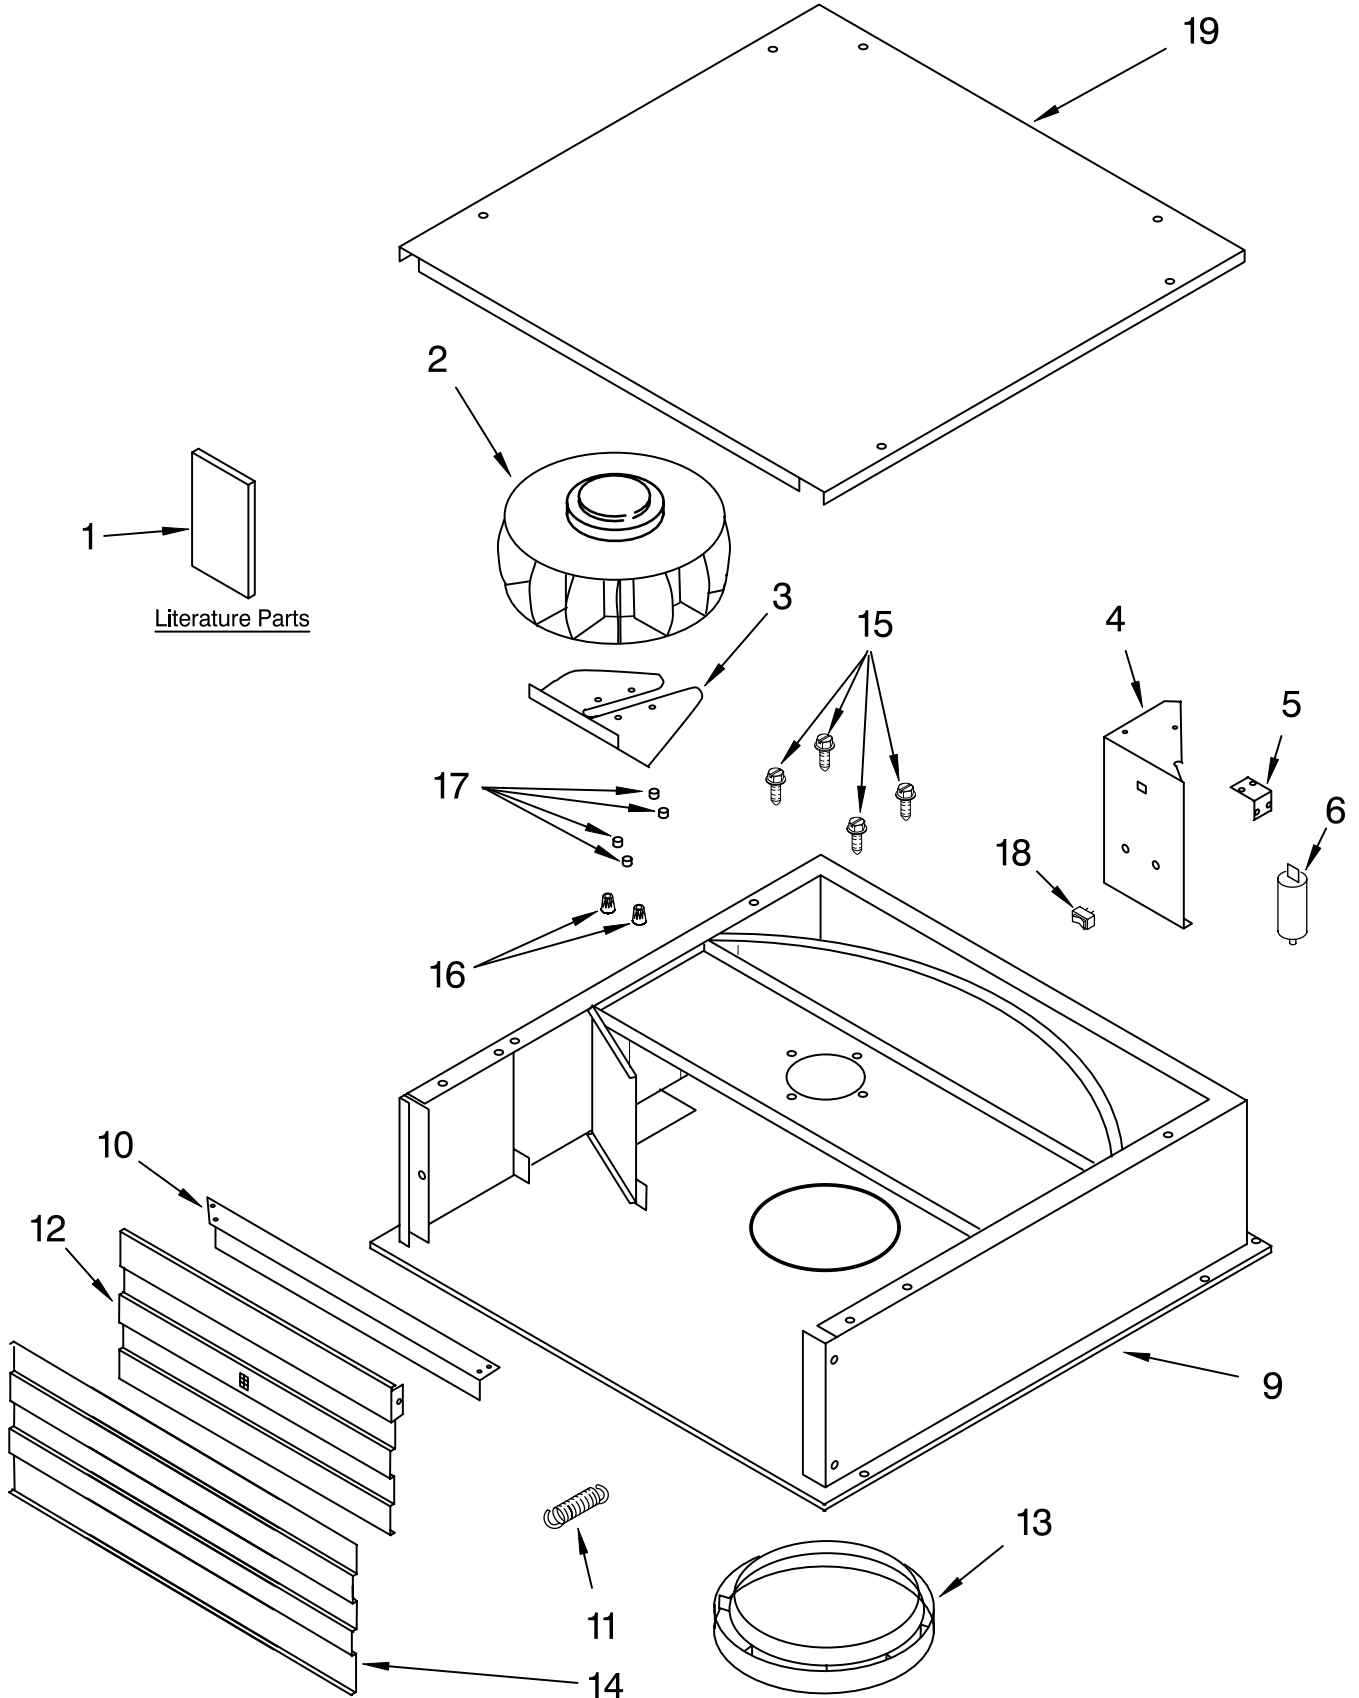

EXTERIOR VENTILATION PARTS

For Model: KPEU722MSS1
(STAINLESS)

EXTERNAL BLOWER
1200 CFM

FOR ORDERING INFORMATION REFER TO PARTS PRICE LIST

EXTERIOR VENTILATION PARTS

For Model: KPEU722MSS1

(STAINLESS)

Illus.	Part	
No.	No.	DESCRIPTION
1		Literature
	9763391	U & C Guide / Instructions, Installation
2	8189528	Motor, Fan
3	8189529	Support
4	8189530	Shield
5	8189531	Bracket, Ground
6	8189532	Capacitor
9	8189535	Housing, Blower
10	8189536	Bracket, Blower
11	8189537	Spring
12	8189538	Damper, Hood
13	8189539	Duct, Air
14	8189540	Grill, Vent
15	8189541	Screw
16	4360211	Connector
17	8189542	Spacer
18	8190603	Switch
19	8189527	Cover

FOR ORDERING INFORMATION REFER TO PARTS PRICE LIST