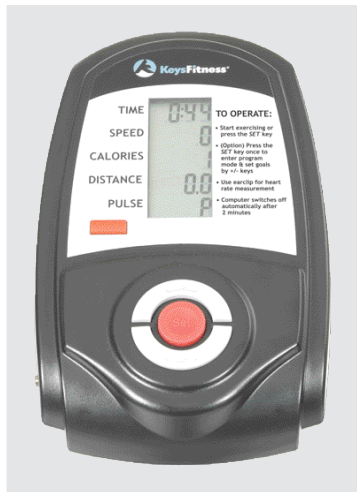

AirBike

- Patented dual-action design delivers a full body workout
- On-board computer displays continuous feedback on workout process
- Extra thick padded seat for maximum comfort
- Fully enclosed drive train provides a quiet and safe workout
- Transport wheels allow you to effortlessly move your **AirBike** around your home or office
- Commercial quality steel box beam construction provides superior stability and maximum reliability

KeysFitness

Warranty

Lifetime Frame
2 yrs Parts
1 yr Labor

Maximum Weight Capacity: 275 lbs
Dimensions: 51" L x 23" W x 50" H

www.keysfitness.com

Keys Fitness Products • 4009 Distribution Drive, Suite 250 • Garland, Texas 75041 • 800.683.1236