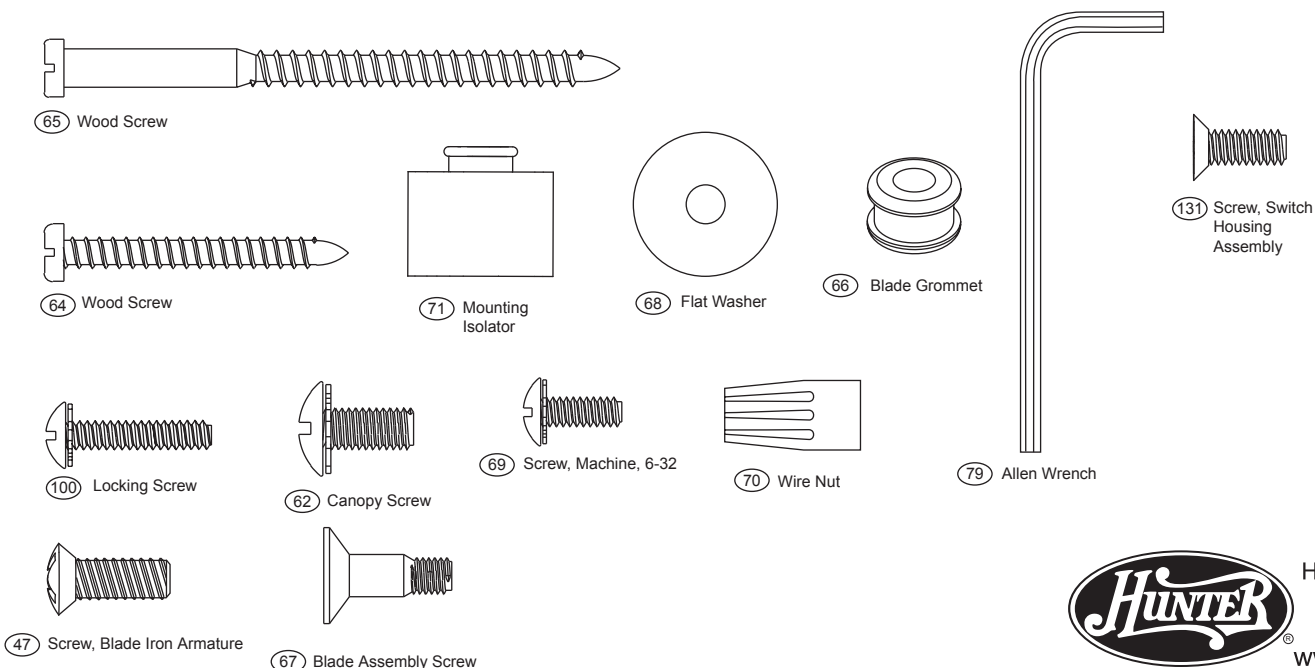

Hardware (Drawn to Scale)