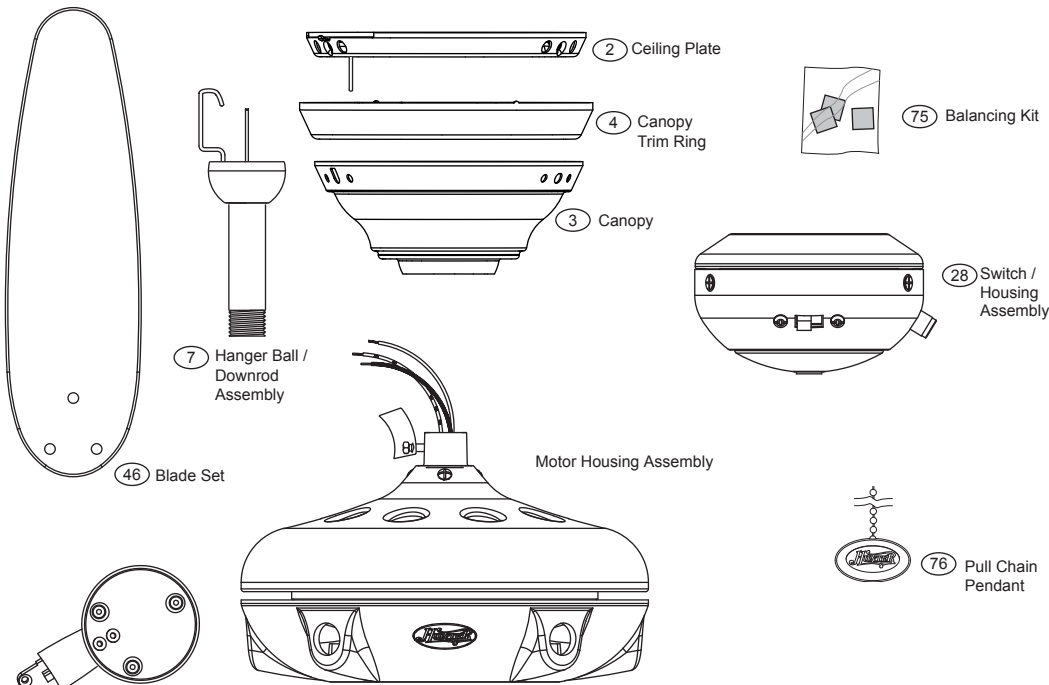

Fan Parts (Not Drawn to Scale)