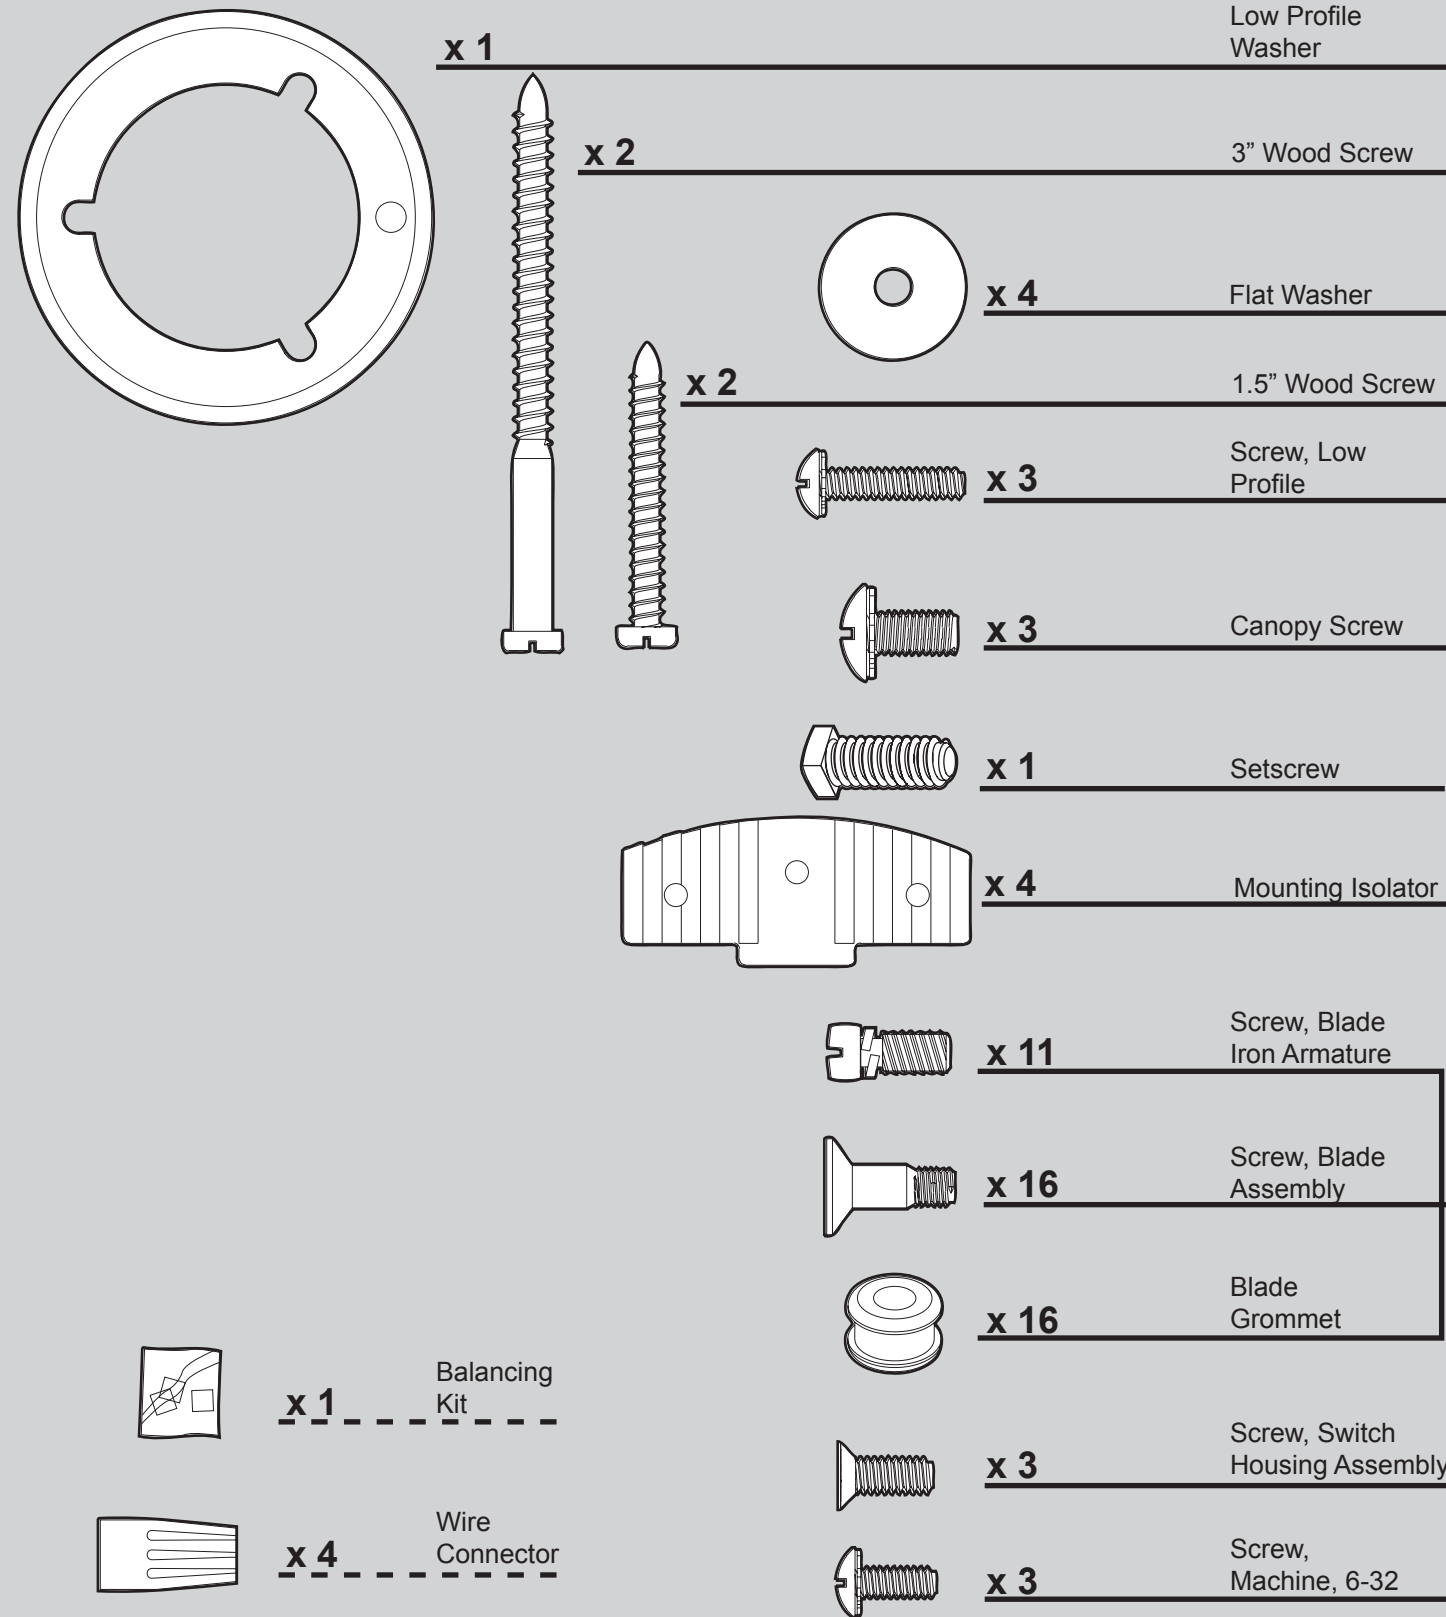

Hardware

(Drawn to Scale)