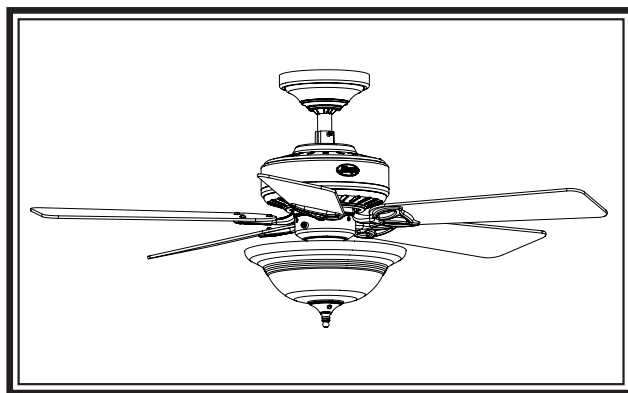

PARTS GUIDE

Hunter

Using this Parts Guide, make sure all parts are included in the box. If parts are missing, DO NOT RETURN