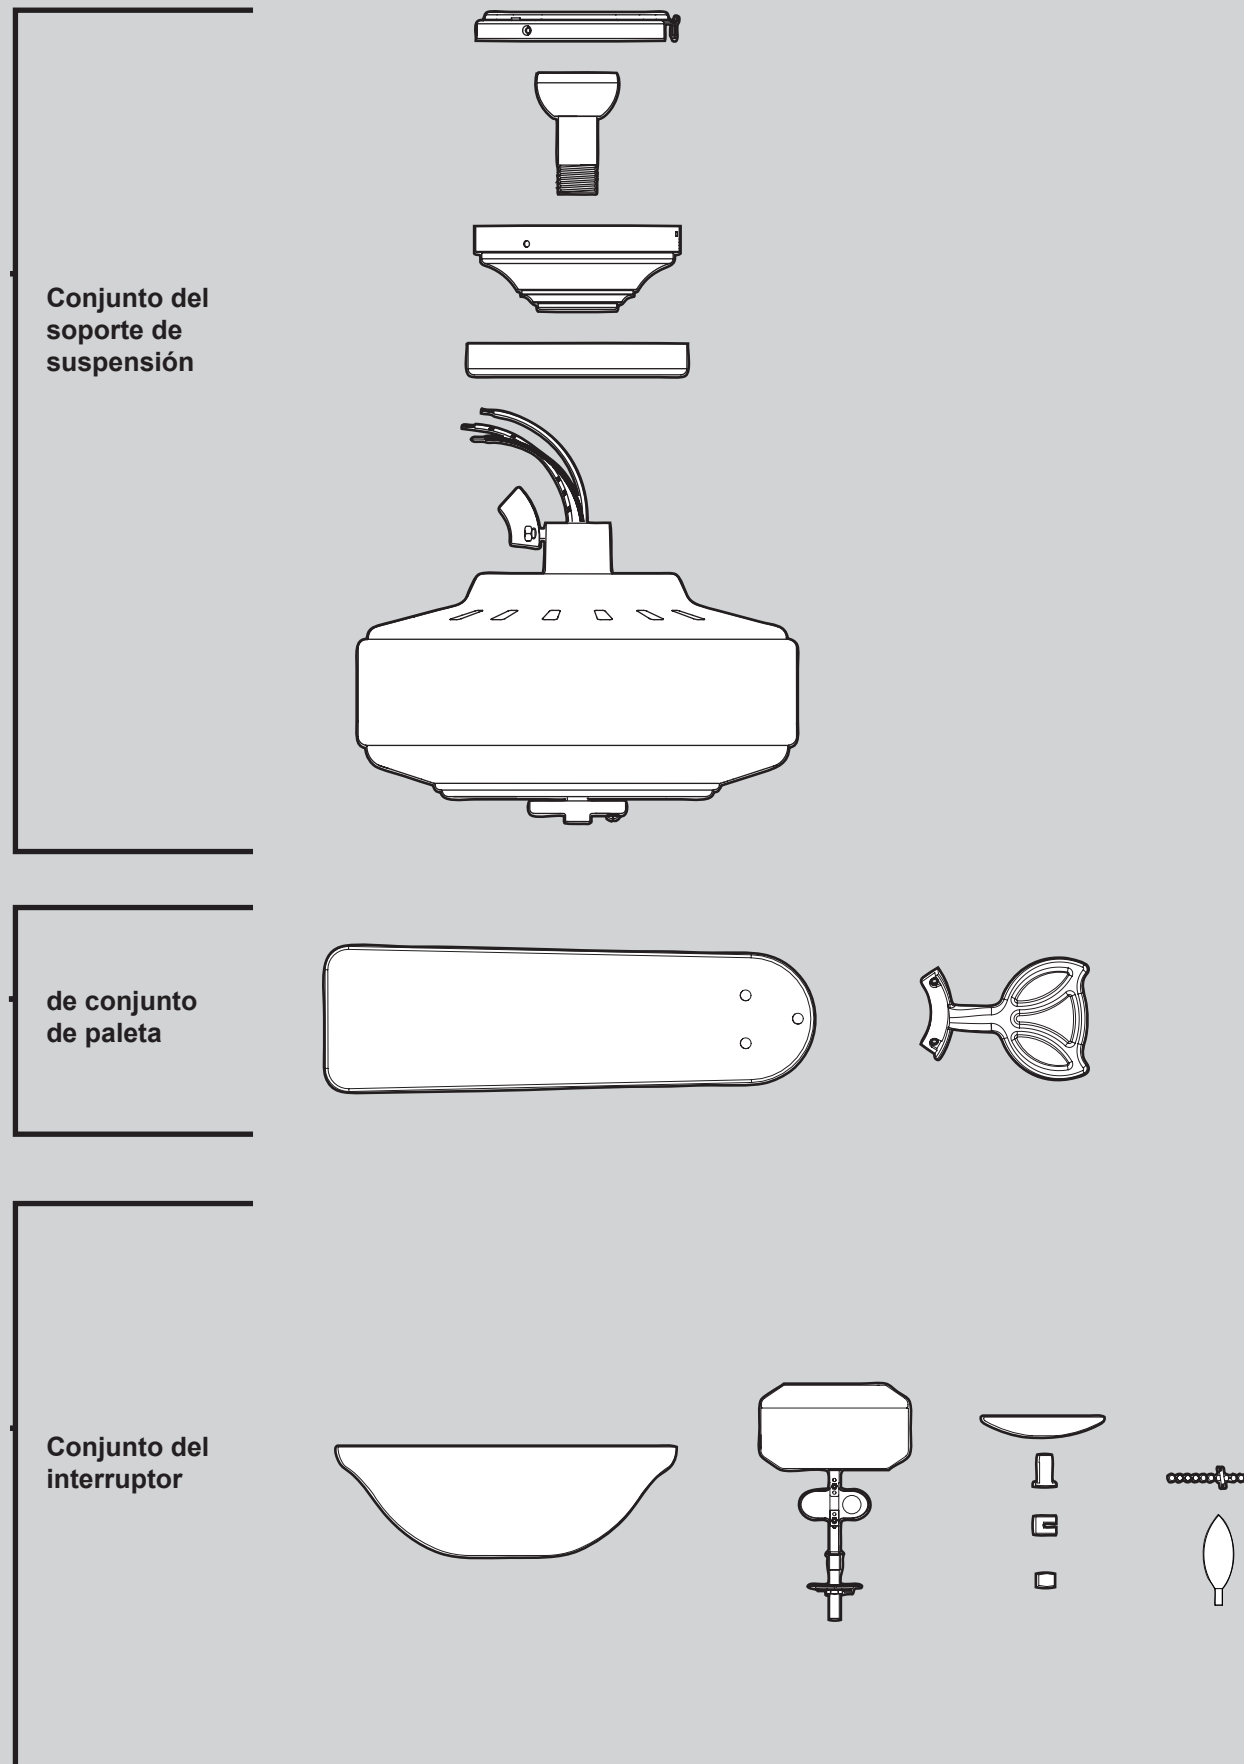

Piezas del ventilador

(no dibujadas a escala)