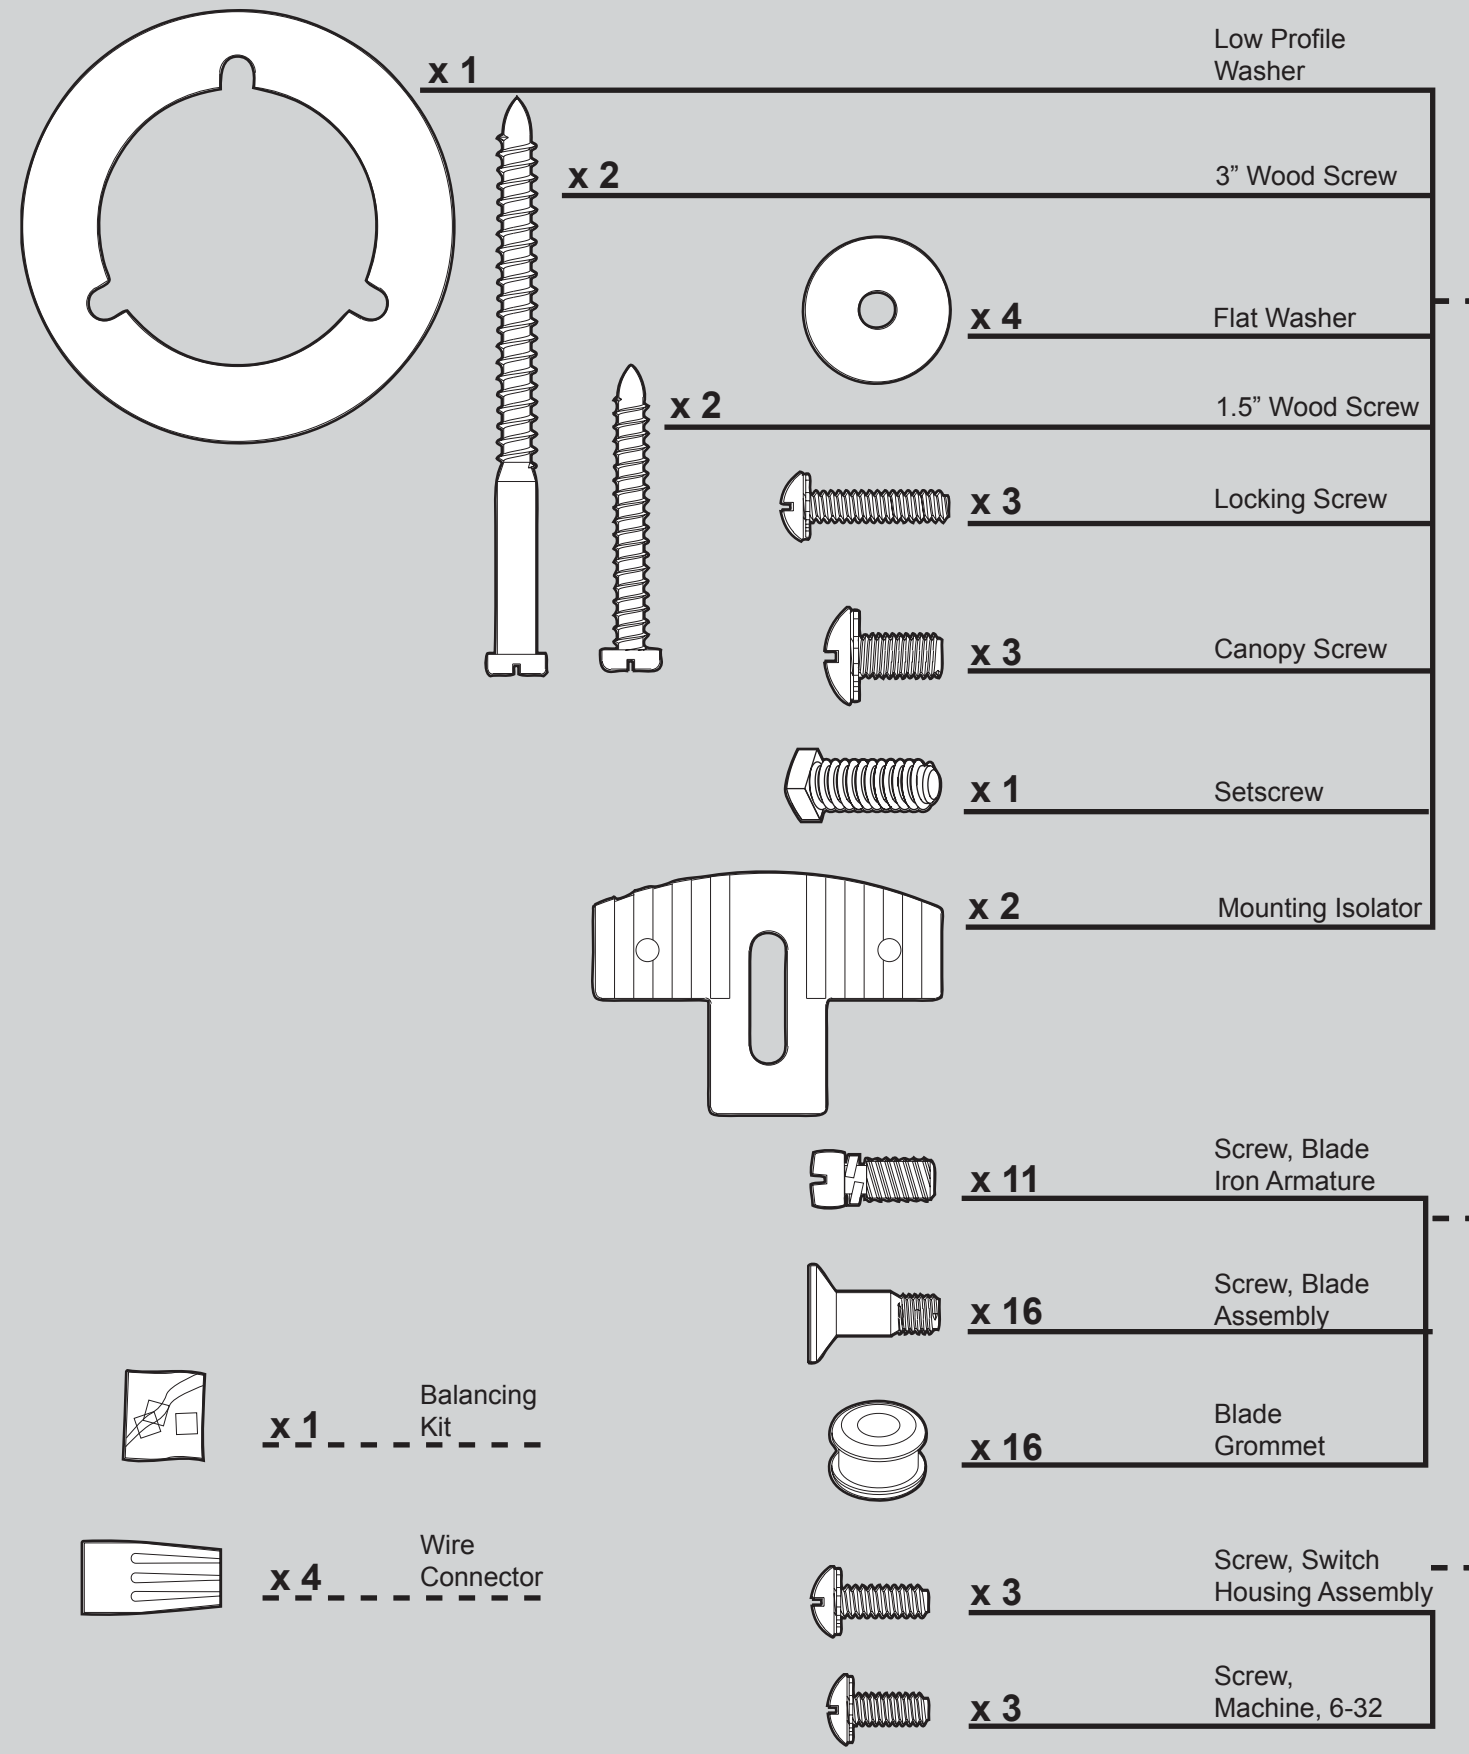

# Hardware

(Drawn to Scale)

# Fan Parts

(Not Drawn to Scale)

Parts List	Model #	25746	25745	25748
	Asm. Dwg. #	93752-03	93752-06	93752-07
	Finish	White	Antique Pewter	New Bronze
Item Name	Qty			
Hanger Bracket Assembly	1	74090-02	74090-02	74090-02
Ceiling Plate				
Canopy				
Canopy Trim Ring				
Hanger Ball / Downrod Assembly				
Washer, Installers Choice				
Canopy Screw				
Locking Screw				
Wood Screw				
Flat Washer				
Mounting Isolator				
Wood Screw				
Switch Housing Assembly	1	97060-02	97060-07	97060-08
Blade Iron Set	1	92805-05	92805-05	92805-05
Blade Set	1	74048-92	75147-61	74438-21
Hardware Kit	1	93752-00-862	93752-00-865	93752-00-866
Screw, Switch Housing Assembly				
Blade Grommet				
Blade Assembly Screw				
Screw, Machine, 6-32				
Wire Connector				
Switch Housing, Alternate	1	85088-01	85088-01	85088-01
Switch Housing Cover	1	73853-01	73853-01	73853-01
Switch Housing Plug Button	1	73854-01	73854-01	73854-01
Balancing Kit	1	07570-01	07570-01	07570-01
Remote Control Transmitter	1	85095-01	85095-01	85095-01
Remote Control Cradle	1	85093-01	85093-01	85093-01
Remote Control Receiver	1	85112-03	85112-03	85112-03
Globe/Shade	4	84884-04	84884-07	84884-10
12 Volt Battery (GP23A)	1	64626-01	64626-01	64626-01
Light bulb / Bulb	4	77646-03	77646-03	77646-03

x 2

1.5" Tornillo de madera

x 3

Tornillo de fijación

x 3

Tornillo de campana

x 1

Tornillo prisionero