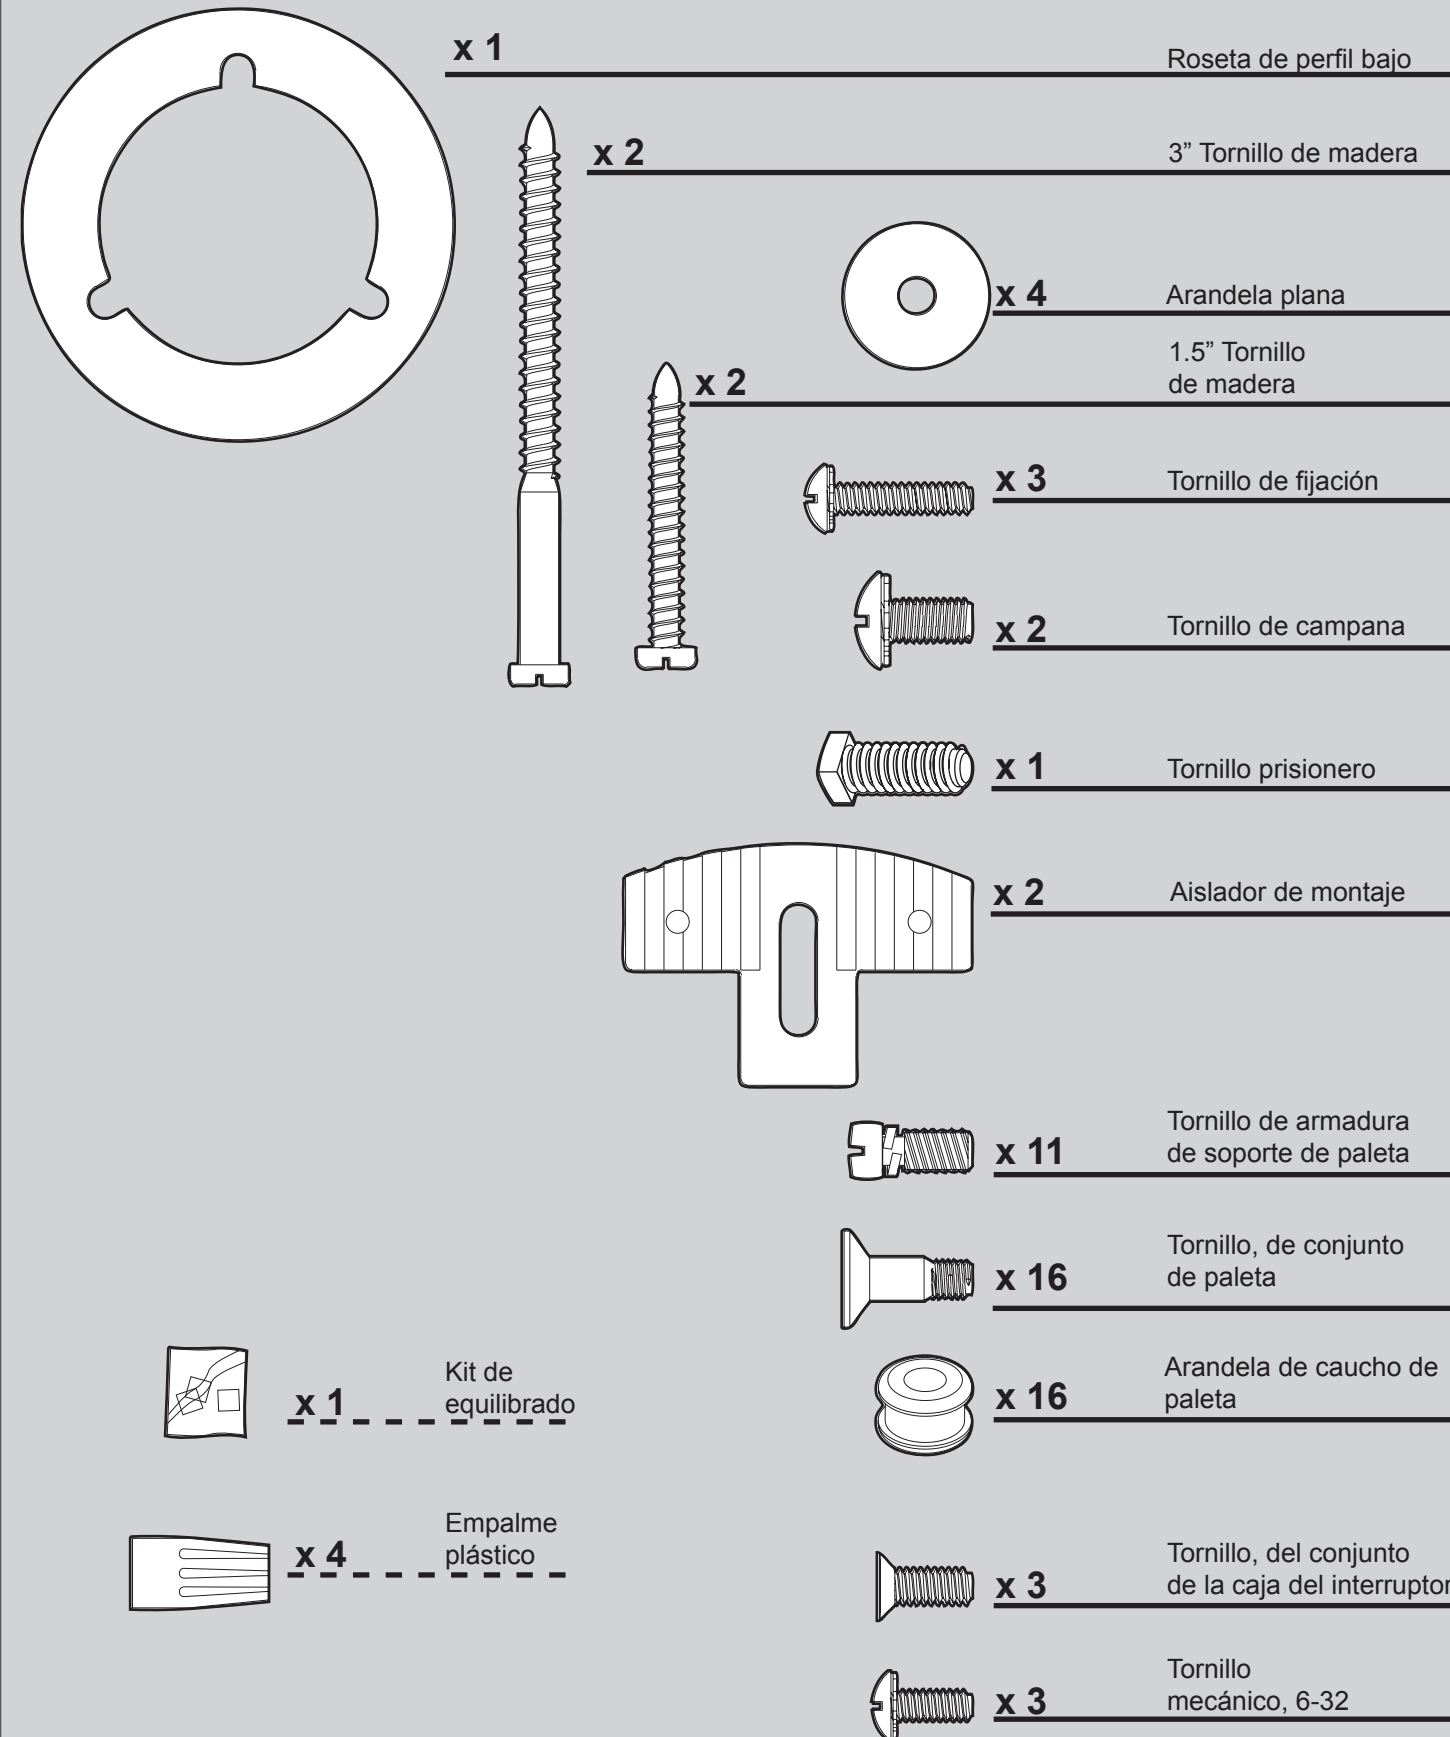

Materiales

(no dibujados a escala)