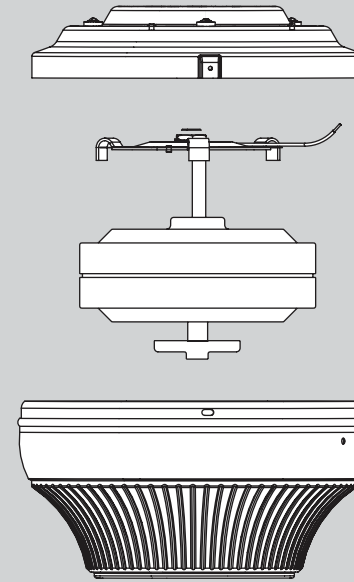

THIS PARTS GUIDE IS FOR REFERENCE ONLY.

REFER TO THE INSTALLATION MANUAL FOR FULL ASSEMBLY INSTRUCTIONS.

Parts List

Model #	21562
Asm. Dwg. #	97425-01
Finish	Cocoa

Item Name	Qty	Part#
Ceiling Plate	1	94385-05
Motor Cover	1	93400-02
Switch Housing Assembly	1	99013-67
Blade Iron Set	1	G1197-05
Blade Set	1	G0761-17
Screw, Blade Iron Armature	11	63755-05
* Hardware Kit	1	97425-00-860

Canopy Screw		
Screw, Machine, 6-32		
Wood Screw		
Wood Screw		
Blade Grommet		
Blade Assembly Screw		
Flat Washer		
Wire Connector		
Balancing Kit	1	65666-01
Pull Chain	2	63756-23
Pull Chain	1	63756-18
Fan Pull Chain Pendant	1	G0090-01
Light Pull Chain Pendant	1	G0091-01
Screw, Switch Housing Assembly	3	64555-01
Bottom Cap	1	64349-02
Finial	1	64350-02
Light bulb / Bulb	2	77646-04
Dummy Terminal, Male	1	08198-01
Dummy Terminal, Female	1	08200-01
Globe/Shade	1	87653-01
Threaded Rod	1	74907-06
Cap, Switch Housing	1	85042-01

Hanger
Bracket
Assembly

Blade
Assembly

Switch
Housing
Assembly

Materiales

(no dibujados a escala)

x 2

3" Tornillo, de madera

x 2