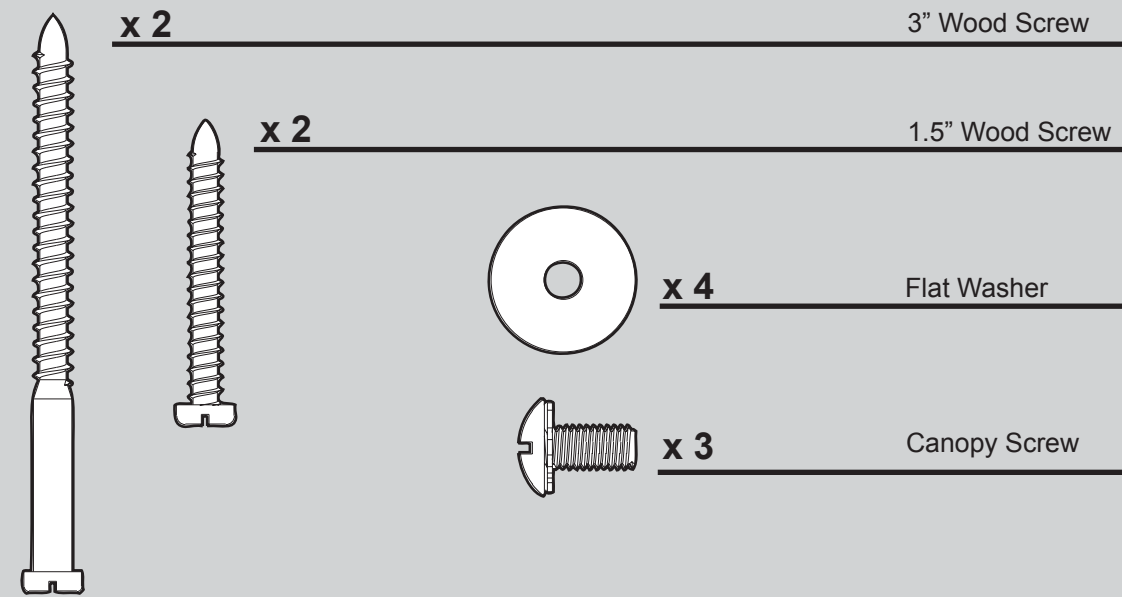

THIS PARTS GUIDE IS FOR REFERENCE ONLY.

REFER TO THE INSTALLATION MANUAL FOR FULL ASSEMBLY INSTRUCTIONS.

Parts List

Model #	21562
Asm. Dwg. #	97425-01
Finish	Cocoa

Item Name	Qty	Part#
Ceiling Plate	1	94385-05
Motor Cover	1	93400-02
Switch Housing Assembly	1	99013-67
Blade Iron Set	1	G1197-05
Blade Set	1	G0761-17
Screw, Blade Iron Armature	11	63755-05
* Hardware Kit	1	97425-00-860

Canopy Screw		
Screw, Machine, 6-32		
Wood Screw		
Wood Screw		
Blade Grommet		
Blade Assembly Screw		
Flat Washer		
Wire Connector		
Balancing Kit	1	65666-01
Pull Chain	2	63756-23
Pull Chain	1	63756-18
Fan Pull Chain Pendant	1	G0090-01
Light Pull Chain Pendant	1	G0091-01
Screw, Switch Housing Assembly	3	64555-01
Bottom Cap	1	64349-02
Finial	1	64350-02
Light bulb / Bulb	2	77646-04
Dummy Terminal, Male	1	08198-01
Dummy Terminal, Female	1	08200-01
Globe/Shade	1	87653-01
Threaded Rod	1	74907-06
Cap, Switch Housing	1	85042-01