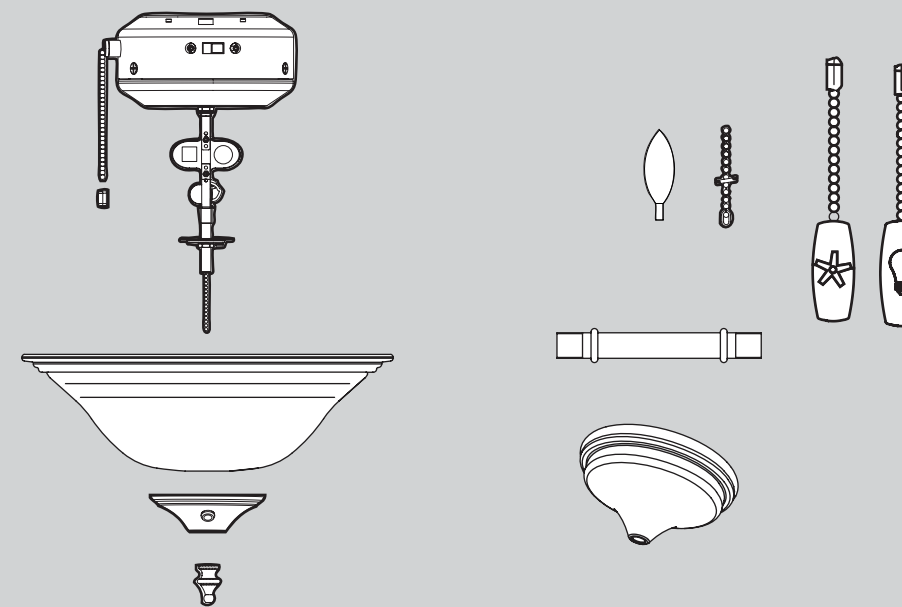

THIS PARTS GUIDE IS FOR REFERENCE ONLY.

REFER TO THE INSTALLATION MANUAL FOR FULL ASSEMBLY INSTRUCTIONS.

Parts List

Model #	21562
Asm. Dwg. #	97425-01
Finish	Cocoa

Item Name	Qty	Part#
Ceiling Plate	1	94385-05
Motor Cover	1	93400-02
Switch Housing Assembly	1	99013-67
Blade Iron Set	1	G1197-05
Blade Set	1	G0761-17
Screw, Blade Iron Armature	11	63755-05
* Hardware Kit	1	97425-00-860

Canopy Screw		
Screw, Machine, 6-32		
Wood Screw		
Wood Screw		
Blade Grommet		
Blade Assembly Screw		
Flat Washer		
Wire Connector		
Balancing Kit	1	65666-01
Pull Chain	2	63756-23
Pull Chain	1	63756-18
Fan Pull Chain Pendant	1	G0090-01
Light Pull Chain Pendant	1	G0091-01
Screw, Switch Housing Assembly	3	64555-01
Bottom Cap	1	64349-02
Finial	1	64350-02
Light bulb / Bulb	2	77646-04
Dummy Terminal, Male	1	08198-01
Dummy Terminal, Female	1	08200-01
Globe/Shade	1	87653-01
Threaded Rod	1	74907-06
Cap, Switch Housing	1	85042-01

Hanger
Bracket
Assembly

Blade
Assembly

Switch
Housing
Assembly

Materiales

(no dibujados a escala)

x 2

3" Tornillo, de madera

x 2