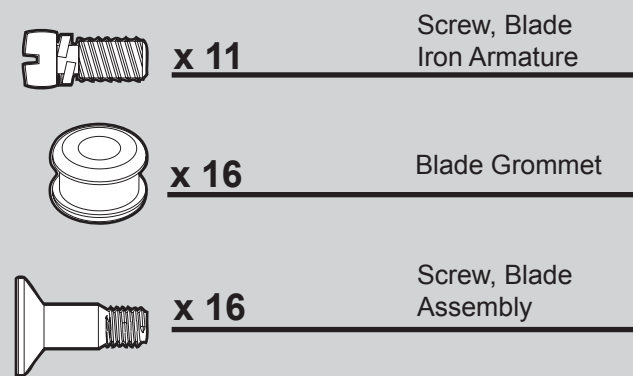

Hanger
Bracket
Assembly