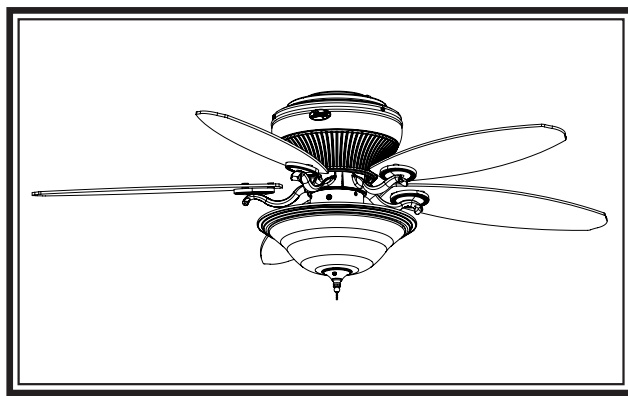

Hardware

(Drawn to Scale)

Fan Parts

(Not Drawn to Scale)

PARTS GUIDE

Hunter

Using this Parts Guide, make sure all parts are included in the box.
If parts are missing, DO NOT RETURN

THIS ITEM TO THE STORE, call 888-830-1326 for assistance.

THIS PARTS GUIDE IS FOR REFERENCE ONLY.

REFER TO THE INSTALLATION MANUAL FOR FULL ASSEMBLY INSTRUCTIONS.

Parts List

Model #	21562
Asm. Dwg. #	97425-01
Finish	Cocoa

Item Name	Qty	Part#
Ceiling Plate	1	94385-05
Motor Cover	1	93400-02
Switch Housing Assembly	1	99013-67
Blade Iron Set	1	G1197-05
Blade Set	1	G0761-17
Screw, Blade Iron Armature	11	63755-05
* Hardware Kit	1	97425-00-860

Canopy Screw		
Screw, Machine, 6-32		
Wood Screw		
Wood Screw		
Blade Grommet		
Blade Assembly Screw		
Flat Washer		
Wire Connector		
Balancing Kit	1	65666-01
Pull Chain	2	63756-23
Pull Chain	1	63756-18
Fan Pull Chain Pendant	1	G0090-01
Light Pull Chain Pendant	1	G0091-01
Screw, Switch Housing Assembly	3	64555-01
Bottom Cap	1	64349-02
Finial	1	64350-02
Light bulb / Bulb	2	77646-04
Dummy Terminal, Male	1	08198-01
Dummy Terminal, Female	1	08200-01
Globe/Shade	1	87653-01
Threaded Rod	1	74907-06
Cap, Switch Housing	1	85042-01