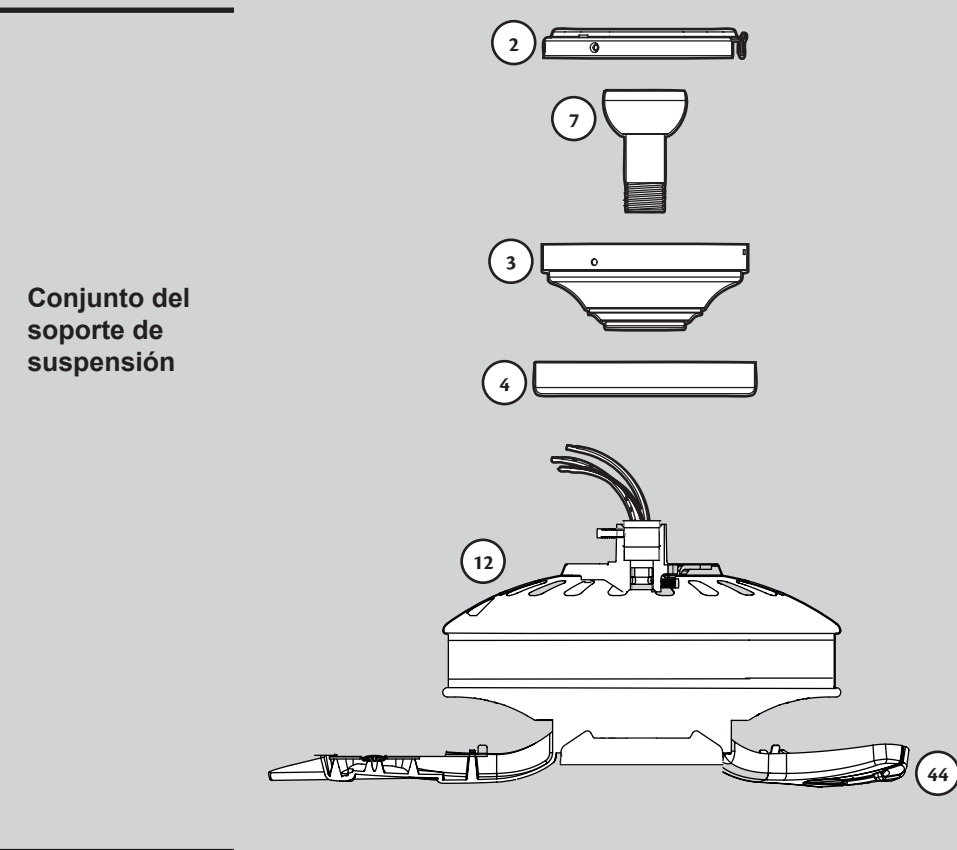

Parts List	Model #	21421	21422	21423
	Asm. Dwg. #	99333-01	99333-02	99333-03
	Finish	New Bronze	Brushed Nickel	White
Item Name	Qty	Part #	Part #	Part #
* Hanging System Kit	1	96759-30	96759-09	96759-03
Ceiling Plate				
Canopy				
Canopy Trim Ring				
Hanger Ball / Downrod Assembly				
Setscrew				
Low Profile Washer				
Canopy Screw				
Wood Screw 1.5"				
Wood Screw 3"				
Flat Washer				
Mounting Isolator				
Screw, Low Profile				
Switch Housing Assembly	1	99330-30	99330-09	99330-03
Blade Set	1	G0761-73	G0761-74	G0761-25
Hardware Kit	1	99333-00-860	99333-00-861	99333-00-862
Wire Connector				
Screw, Switch Housing Assembly				
Balancing Kit	1			07570-01
Pull Chain Pendant	2	74393-08	74393-08	74393-08
Pull Chain	2	63756-12	63756-12	63756-12
Globe/Shade	4	77770-05	77770-05	77770-05
Thumb Screw	12	03077-07	03077-07	03077-07
Light bulb / Bulb	4	77646-03	77646-03	77646-03
Balancing Kit	1	65666-01	65666-01	65666-01

## Materiales

(no dibujados a escala)

## Piezas del ventilador

(no dibujadas a escala)