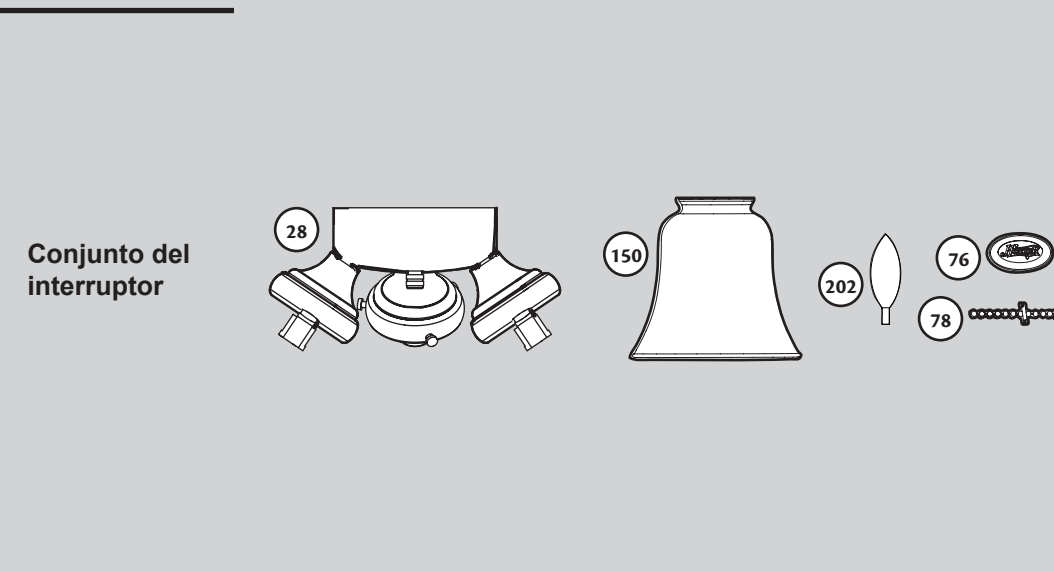

Piezas del ventilador

(no dibujadas a escala)