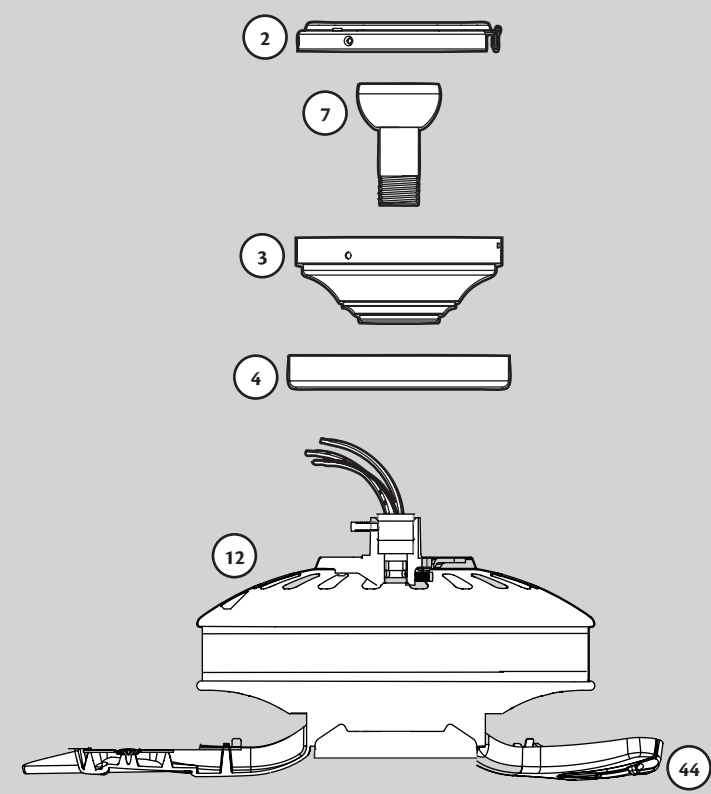

# Hardware

(Drawn to Scale)

# Fan Parts

(Not Drawn to Scale)

Hanger Bracket Assembly

Blade Assembly

Switch Housing Assembly

Parts List	Model #	21421	21422	21423
	Asm. Dwg. #	99333-01	99333-02	99333-03
	Finish	New Bronze	Brushed Nickel	White
Item Name	Qty	Part #	Part #	Part #
* Hanging System Kit	1	96759-30	96759-09	96759-03
Ceiling Plate				
Canopy				
Canopy Trim Ring				
Hanger Ball / Downrod Assembly				
Setscrew				
Low Profile Washer				
Canopy Screw				
Wood Screw 1.5"				
Wood Screw 3"				
Flat Washer				
Mounting Isolator				
Screw, Low Profile				
Switch Housing Assembly	1	99330-30	99330-09	99330-03
Blade Set	1	G0761-73	G0761-74	G0761-25
Hardware Kit	1	99333-00-860	99333-00-861	99333-00-862
Wire Connector				
Screw, Switch Housing Assembly				
Balancing Kit	1			07570-01
Pull Chain Pendant	2	74393-08	74393-08	74393-08
Pull Chain	2	63756-12	63756-12	63756-12
Globe/Shade	4	77770-05	77770-05	77770-05
Thumb Screw	12	03077-07	03077-07	03077-07
Light bulb / Bulb	4	77646-03	77646-03	77646-03
Balancing Kit	1	65666-01	65666-01	65666-01