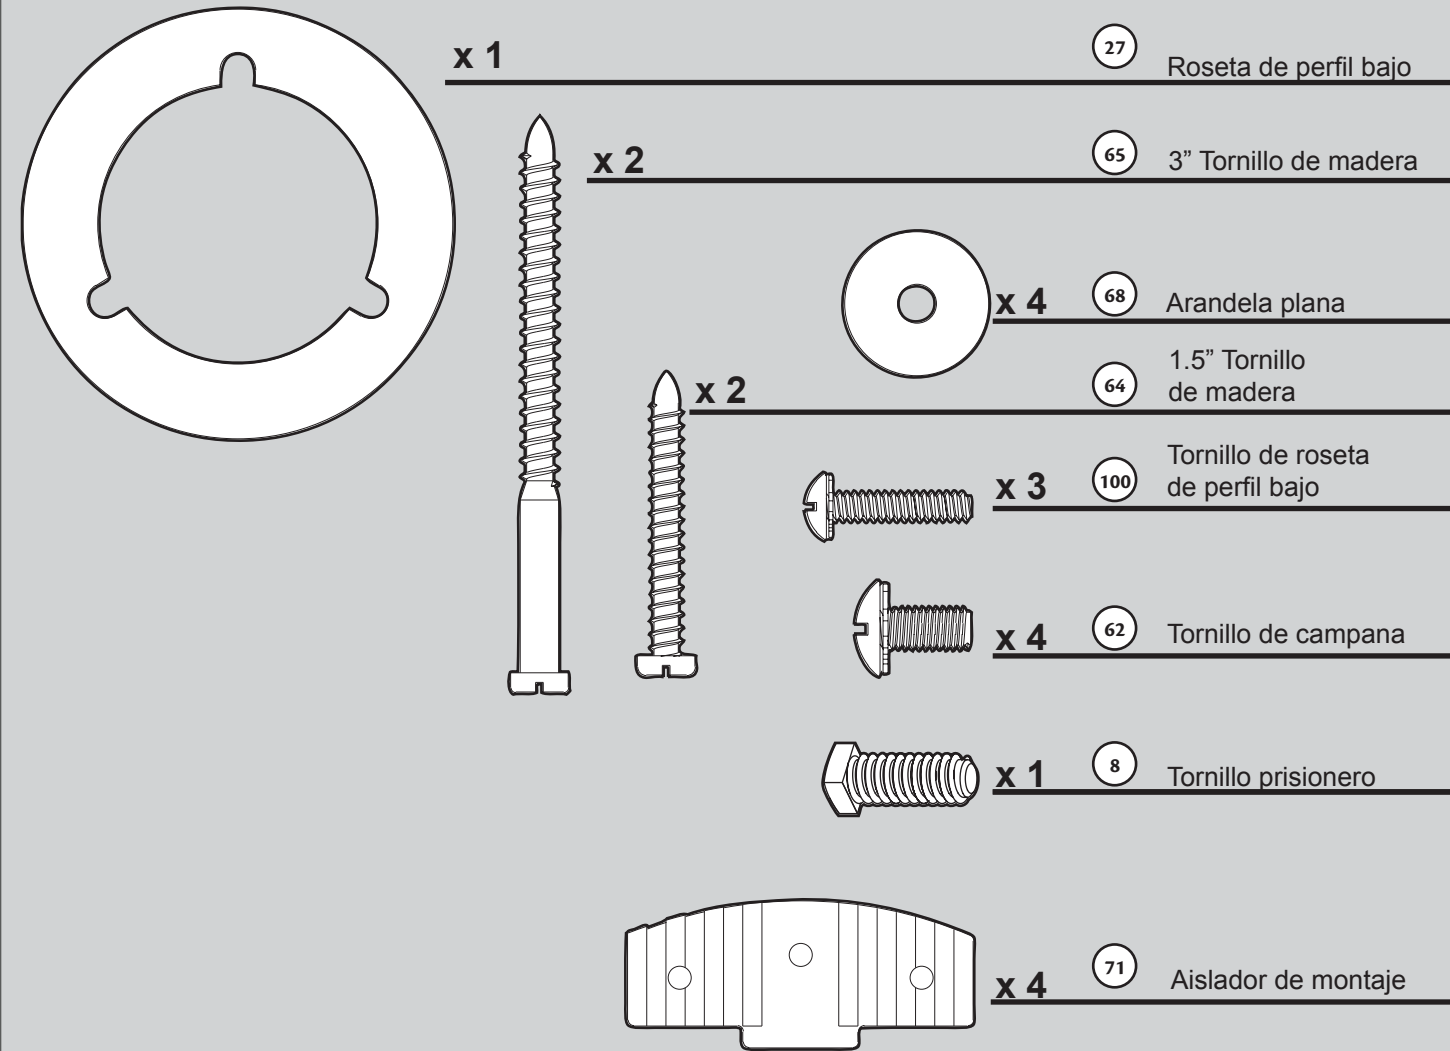

Materiales

(no dibujados a escala)