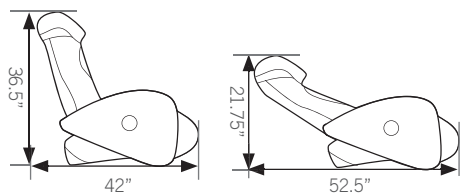

Model number:

■	IJOY-130-100-001 (Black)
■	IJOY-130-100-003 (Bone)
■	IJOY-130-100-004 (Cashew)
■	IJOY-130-100-002 (Red)

1-Year Limited Warranty