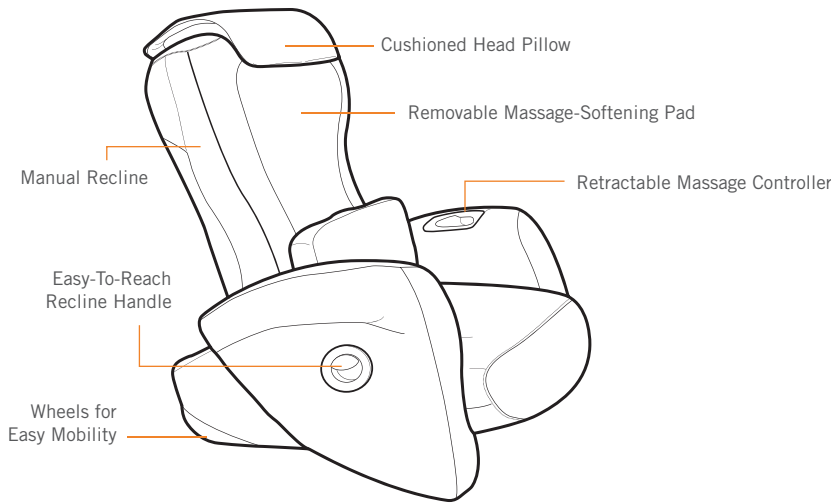

More Features For More Comfort

DIMENSIONS