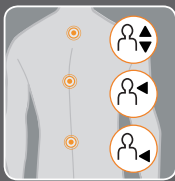

3 INVIGORATING AUTO-MASSAGE PROGRAMS

Choose from three 15-minute massage programs, all tailored to your back needs. Get a great total-back massage, or focus your massage on your upper or lower back.