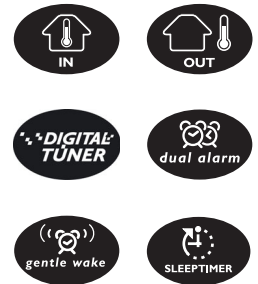

Philips
Clock Radio

AJ3650

Projection anywhere, anytime

with outdoor temperature sensor

The Philips AJ3650 features an ultra bright projection by day and gentle dim light by night, displaying time, date and animations clearly - anywhere. Its smart temperature sensors also display indoor and outdoor temperatures - anytime.

Perfect viewing anywhere

- Full 360-degree viewing angle
- Projects time, date, temperature and animations
- Selectable ultra bright or dim light projection

Start the day your way

- Wake up to sounds of nature or radio
- Gentle wake with increasing alarm volume
- Dual alarm time
- Repeat alarm

Easy to use

- FM digital tuning with presets
- Display indoor-outdoor temperature
- Preloaded relaxation music lets you fall asleep peacefully
- Sleep timer for easy fall asleep to your favorite music

PHILIPS
sense and simplicity

Repeat alarm

FM digital tuning with presets

Sleep Timer

Sleep timer lets you decide how long you want to listen to music or a radio station of your choice before falling asleep. Simply set a time limit (up to 1 hour) and choose a CD or radio station to listen to while you drift off to sleep. The set will continue to play for the selected duration and then automatically switch off to a power-efficient, silent stand-by mode. Sleep Timer lets you fall asleep to your favorite CD or radio DJ without counting sheep or worrying about wasting power.