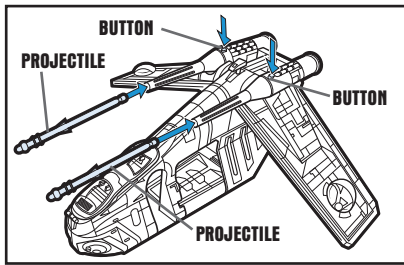

FEATURES:

DOORS: Press button to open gunship doors.

"LASER" CANNONS: Insert projectiles into cannons. Press button on each cannon to launch projectiles.

GRAPPLING HOOK: Unwind grappling hook to tow other vehicles (vehicles not included).

WING BALL TURRETS: Rotate turrets.

STORAGE BAYS: Covers under wings open to reveal storage bays.

CHIN GUNS: Insert projectiles. Press buttons to fire projectiles.

LANDING BASE: Place gunship on a landing surface. To deploy troop landing platform, slide latch underneath ship, then lift the gunship straight up.

WARNING:
CHOKING HAZARD—Small parts.
Not for children under 3 years.

AGES 4+
87862

STAR WARS

Republic Gunship™

Assembly required. No tools needed.

Includes ship body, 2 wings, 2 cannons, 2 cannon projectiles, 2 chin gun projectiles, 2 grappling hooks, tail gun, grappling hook string, deployment platform, 8 wing bombs, 4 door bombs, canopy, labels and instructions.