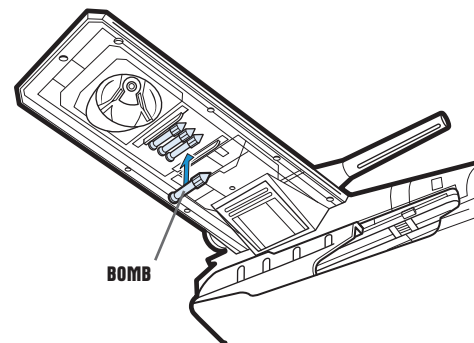

WING BALL TURRETS: Rotate turrets.

STORAGE BAYS: Covers under wings open to reveal storage bays.

CHIN GUNS: Insert projectiles. Press buttons to fire projectiles.

LANDING BASE: Place gunship on a landing surface. To deploy troop landing platform, slide latch underneath ship, then lift the gunship straight up.

P/N 6829270000

ASSEMBLY:

If doors become dis-attached from toy, reattach by snapping knobs on door hinges into slots in doors.

Snap canopy onto gunship.

From bottom of ship body, snap deployment platform into base of body.

Snap wings onto ship body.

Snap cannons onto wings.

Snap under-wing bombs to bomb holders.

Push chin gun projectiles into chin guns.

Snap tail gun into socket.