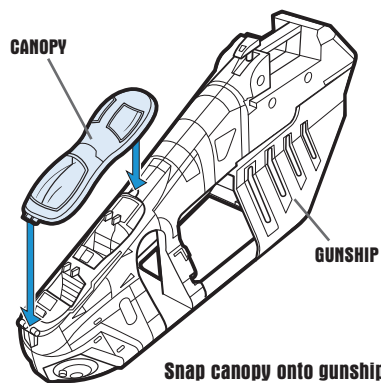

WING BALL TURRETS: Rotate turrets.

STORAGE BAYS: Covers under wings open to reveal storage bays.

CHIN GUNS: Insert projectiles. Press buttons to fire projectiles.

LANDING BASE: Place gunship on a landing surface. To deploy troop landing platform, slide latch underneath ship, then lift the gunship straight up.

WARNING:
CHOKING HAZARD—Small parts.
Not for children under 3 years.

AGES 4+
87862

STAR WARS

Republic Gunship™

Assembly required. No tools needed.

Includes ship body, 2 wings, 2 cannons, 2 cannon projectiles, 2 chin gun projectiles, 2 grappling hooks, tail gun, grappling hook string, deployment platform, 8 wing bombs, 4 door bombs, canopy, labels and instructions.

P/N 6829270000

ASSEMBLY:

If doors become dis-attached from toy, reattach by snapping knobs on door hinges into slots in doors.

Snap canopy onto gunship.

From bottom of ship body, snap deployment platform into base of body.