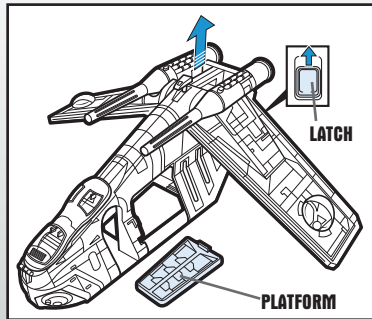

FEATURES:

DOORS: Press button to open gunship doors.

"LASER" CANNONS: Insert projectiles into cannons. Press button on each cannon to launch projectiles.

GRAPPLING HOOK: Unwind grappling hook to tow other vehicles (vehicles not included).

WING BALL TURRETS: Rotate turrets.

STORAGE BAYS: Covers under wings open to reveal storage bays.

CHIN GUNS: Insert projectiles. Press buttons to fire projectiles.

LANDING BASE: Place gunship on a landing surface. To deploy troop landing platform, slide latch underneath ship, then lift the gunship straight up.

WARNING:
CHOKING HAZARD—Small parts.
Not for children under 3 years.

AGES 4+
87862

STAR WARS

Republic Gunship™

Assembly required. No tools needed.

Includes ship body, 2 wings, 2 cannons, 2 cannon projectiles, 2 chin gun projectiles, 2 grappling hooks, tail gun, grappling hook string, deployment platform, 8 wing bombs, 4 door bombs, canopy, labels and instructions.