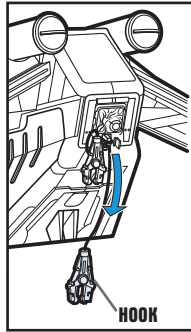

FEATURES:

DOORS: Press button to open gunship doors.

"LASER" CANNONS: Insert projectiles into cannons. Press button on each cannon to launch projectiles.

GRAPPLING HOOK: Unwind grappling hook to tow other vehicles (vehicles not included).

WING BALL TURRETS: Rotate turrets.

STORAGE BAYS: Covers under wings open to reveal storage bays.

CHIN GUNS: Insert projectiles. Press buttons to fire projectiles.

LANDING BASE: Place gunship on a landing surface. To deploy troop landing platform, slide latch underneath ship, then lift the gunship straight up.

WARNING:
CHOKING HAZARD—Small parts.
Not for children under 3 years.

AGES 4+
87862

STAR WARS

Republic Gunship™

Assembly required. No tools needed.

Includes ship body, 2 wings, 2 cannons, 2 cannon projectiles, 2 chin gun projectiles, 2 grappling hooks, tail gun, grappling hook string, deployment platform, 8 wing bombs, 4 door bombs, canopy, labels and instructions.