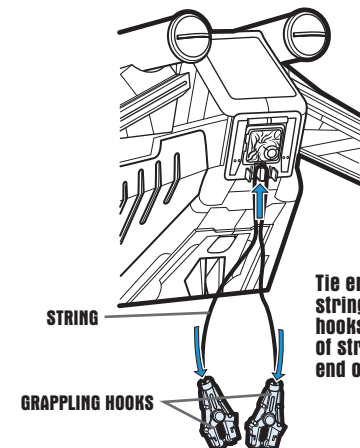

WARNING:
CHOKING HAZARD—Small parts.
Not for children under 3 years.

AGES 4+
87862

STAR WARS

Republic Gunship™

Assembly required. No tools needed.

Includes ship body, 2 wings, 2 cannons, 2 cannon projectiles, 2 chin gun projectiles, 2 grappling hooks, tail gun, grappling hook string, deployment platform, 8 wing bombs, 4 door bombs, canopy, labels and instructions.

P/N 6829270000

ASSEMBLY:

If doors become dis-attached from toy, reattach by snapping knobs on door hinges into slots in doors.

Snap canopy onto gunship.

From bottom of ship body, snap deployment platform into base of body.

Snap wings onto ship body.

Snap cannons onto wings.

Snap under-wing bombs to bomb holders.

Push chin gun projectiles into chin guns.

Snap tail gun into socket.