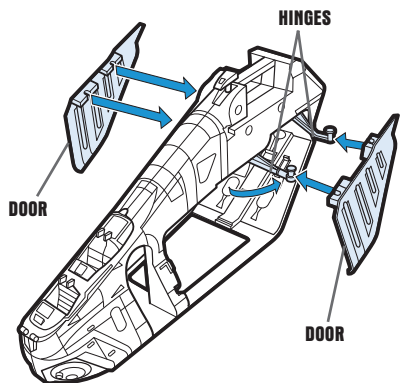

WING BALL TURRETS: Rotate turrets.

STORAGE BAYS: Covers under wings open to reveal storage bays.

CHIN GUNS: Insert projectiles. Press buttons to fire projectiles.

LANDING BASE: Place gunship on a landing surface. To deploy troop landing platform, slide latch underneath ship, then lift the gunship straight up.

WARNING:
CHOKING HAZARD—Small parts.
Not for children under 3 years.

AGES 4+
87862

STAR WARS

Republic Gunship™

Assembly required. No tools needed.

Includes ship body, 2 wings, 2 cannons, 2 cannon projectiles, 2 chin gun projectiles, 2 grappling hooks, tail gun, grappling hook string, deployment platform, 8 wing bombs, 4 door bombs, canopy, labels and instructions.

Product and colors may vary.
© 2008 Lucasfilm Ltd. & © or TM where indicated.
All rights reserved.
®* and/or TM* & © 2008 Hasbro. All Rights Reserved.
TM & © denote U.S. Trademarks.

Not suitable for children under 3 years because of small parts — choking hazard.

P/N 6829270000

ASSEMBLY:

If doors become dis-attached from toy, reattach by snapping knobs on door hinges into slots in doors.

Snap canopy onto gunship.

From bottom of ship body, snap deployment platform into base of body.