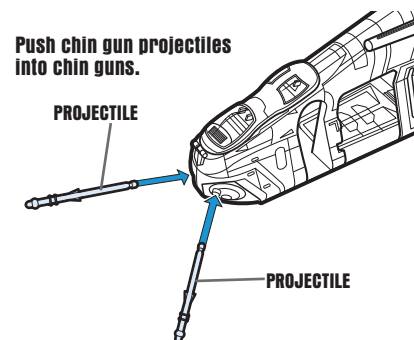

Push chin gun projectiles into chin guns.