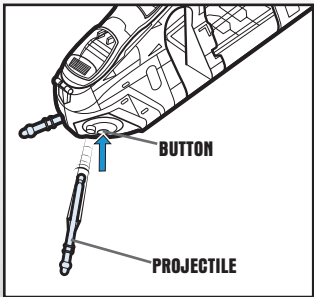

FEATURES:

DOORS: Press button to open gunship doors.

"LASER" CANNONS: Insert projectiles into cannons. Press button on each cannon to launch projectiles.

GRAPPLING HOOK: Unwind grappling hook to tow other vehicles (vehicles not included).

WING BALL TURRETS: Rotate turrets.

STORAGE BAYS: Covers under wings open to reveal storage bays.

CHIN GUNS: Insert projectiles. Press buttons to fire projectiles.

LANDING BASE: Place gunship on a landing surface. To deploy troop landing platform, slide latch underneath ship, then lift the gunship straight up.

WARNING:
CHOKING HAZARD—Small parts.
Not for children under 3 years.

AGES 4+
87862

STAR WARS

Republic Gunship™

Assembly required. No tools needed.

Includes ship body, 2 wings, 2 cannons, 2 cannon projectiles, 2 chin gun projectiles, 2 grappling hooks, tail gun, grappling hook string, deployment platform, 8 wing bombs, 4 door bombs, canopy, labels and instructions.