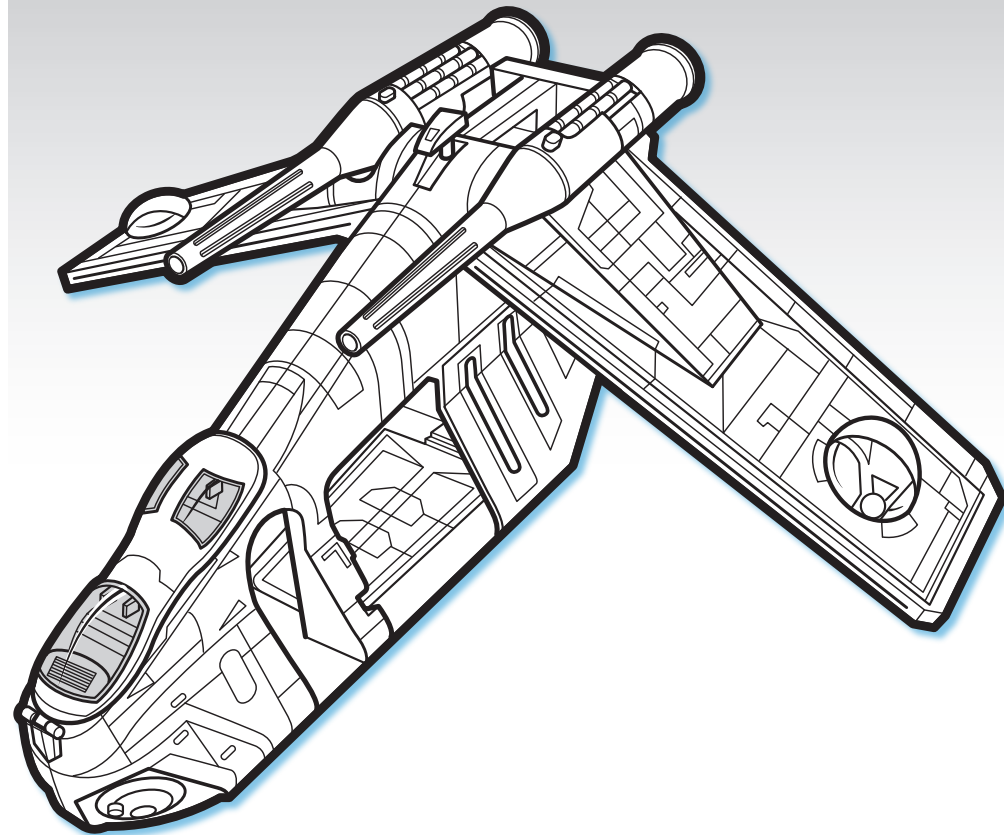

WING BALL TURRETS: Rotate turrets.

STORAGE BAYS: Covers under wings open to reveal storage bays.

CHIN GUNS: Insert projectiles. Press buttons to fire projectiles.

LANDING BASE: Place gunship on a landing surface. To deploy troop landing platform, slide latch underneath ship, then lift the gunship straight up.

WARNING:
CHOKING HAZARD—Small parts.
Not for children under 3 years.

AGES 4+
87862

STAR WARS

Republic Gunship™

Assembly required. No tools needed.

Includes ship body, 2 wings, 2 cannons, 2 cannon projectiles, 2 chin gun projectiles, 2 grappling hooks, tail gun, grappling hook string, deployment platform, 8 wing bombs, 4 door bombs, canopy, labels and instructions.