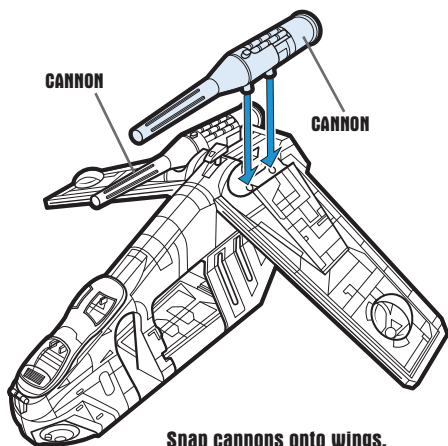

WING BALL TURRETS: Rotate turrets.

STORAGE BAYS: Covers under wings open to reveal storage bays.

CHIN GUNS: Insert projectiles. Press buttons to fire projectiles.

LANDING BASE: Place gunship on a landing surface. To deploy troop landing platform, slide latch underneath ship, then lift the gunship straight up.

WARNING:
CHOKING HAZARD—Small parts.
Not for children under 3 years.

AGES 4+
87862

STAR WARS

Republic Gunship™

Assembly required. No tools needed.

Includes ship body, 2 wings, 2 cannons, 2 cannon projectiles, 2 chin gun projectiles, 2 grappling hooks, tail gun, grappling hook string, deployment platform, 8 wing bombs, 4 door bombs, canopy, labels and instructions.

P/N 6829270000

ASSEMBLY:

If doors become dis-attached from toy, reattach by snapping knobs on door hinges into slots in doors.

Snap canopy onto gunship.

From bottom of ship body, snap deployment platform into base of body.

Snap wings onto ship body.

Snap cannons onto wings.

Snap under-wing bombs to bomb holders.

Push chin gun projectiles into chin guns.

Snap tail gun into socket.