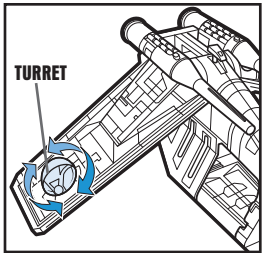

WING BALL TURRETS: Rotate turrets.

STORAGE BAYS: Covers under wings open to reveal storage bays.

CHIN GUNS: Insert projectiles. Press buttons to fire projectiles.

LANDING BASE: Place gunship on a landing surface. To deploy troop landing platform, slide latch underneath ship, then lift the gunship straight up.

WARNING:
CHOKING HAZARD—Small parts.
Not for children under 3 years.

AGES 4+
87862

STAR WARS

Republic Gunship™

Assembly required. No tools needed.

Includes ship body, 2 wings, 2 cannons, 2 cannon projectiles, 2 chin gun projectiles, 2 grappling hooks, tail gun, grappling hook string, deployment platform, 8 wing bombs, 4 door bombs, canopy, labels and instructions.