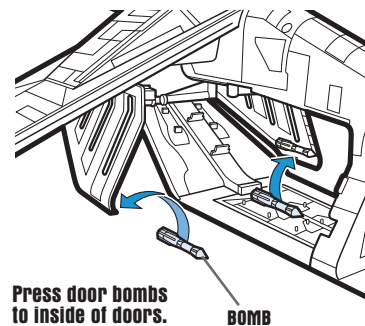

WING BALL TURRETS: Rotate turrets.

STORAGE BAYS: Covers under wings open to reveal storage bays.

CHIN GUNS: Insert projectiles. Press buttons to fire projectiles.

LANDING BASE: Place gunship on a landing surface. To deploy troop landing platform, slide latch underneath ship, then lift the gunship straight up.

P/N 6829270000

ASSEMBLY:

If doors become dis-attached from toy, reattach by snapping knobs on door hinges into slots in doors.

Snap canopy onto gunship.

From bottom of ship body, snap deployment platform into base of body.

Snap wings onto ship body.

Snap cannons onto wings.

Snap under-wing bombs to bomb holders.

Push chin gun projectiles into chin guns.

Snap tail gun into socket.