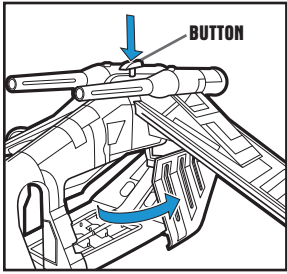

FEATURES:

DOORS: Press button to open gunship doors.

"LASER" CANNONS: Insert projectiles into cannons. Press button on each cannon to launch projectiles.

GRAPPLING HOOK: Unwind grappling hook to tow other vehicles (vehicles not included).

WING BALL TURRETS: Rotate turrets.

STORAGE BAYS: Covers under wings open to reveal storage bays.

CHIN GUNS: Insert projectiles. Press buttons to fire projectiles.

LANDING BASE: Place gunship on a landing surface. To deploy troop landing platform, slide latch underneath ship, then lift the gunship straight up.

WARNING:
CHOKING HAZARD—Small parts.
Not for children under 3 years.

AGES 4+
87862

STAR WARS

Republic Gunship™

Assembly required. No tools needed.

Includes ship body, 2 wings, 2 cannons, 2 cannon projectiles, 2 chin gun projectiles, 2 grappling hooks, tail gun, grappling hook string, deployment platform, 8 wing bombs, 4 door bombs, canopy, labels and instructions.