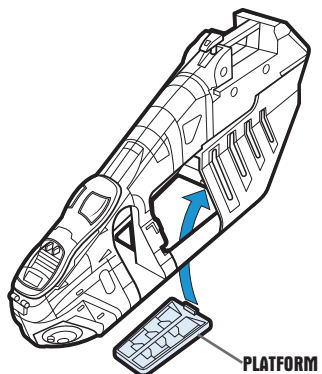

WARNING:
CHOKING HAZARD—Small parts.
Not for children under 3 years.

AGES 4+
87862

STAR WARS

Republic Gunship™

Assembly required. No tools needed.

Includes ship body, 2 wings, 2 cannons, 2 cannon projectiles, 2 chin gun projectiles, 2 grappling hooks, tail gun, grappling hook string, deployment platform, 8 wing bombs, 4 door bombs, canopy, labels and instructions.

P/N 6829270000

ASSEMBLY:

If doors become dis-attached from toy, reattach by snapping knobs on door hinges into slots in doors.

Snap canopy onto gunship.

From bottom of ship body, snap deployment platform into base of body.

Snap wings onto ship body.

Snap cannons onto wings.

Snap under-wing bombs to bomb holders.

Push chin gun projectiles into chin guns.

Snap tail gun into socket.