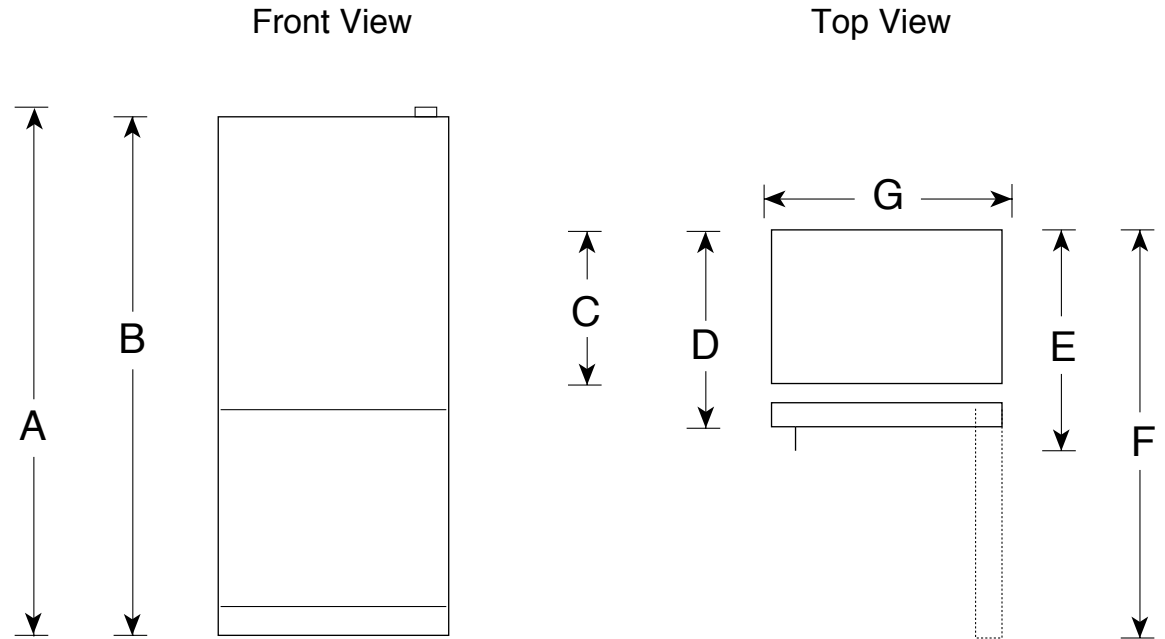

GBS22HBS

GE® ENERGY STAR® 22.3 Cu. Ft. Bottom-Freezer Door Refrigerator

Dimensions and Installation Information (in inches)

Overall Dimensions	Height to top of hinge (in.) A	68-5/8
	Height to top of case (in.) B	67-7/8
	Case depth without door (in.) C	28-1/4
	Case depth less door handle (in.) D	31-3/4
	Case depth with door handle (in.) E	34-1/8
	Depth with fresh food door open 90° (in.) F	62
	Width (in.) G	32-7/8
Air Clearances	Width with door open 90° inc. door handle (in.) H	36-1/2
	Each side (in.)	1/8
	Top (in.)	1
	Back (in.)	1