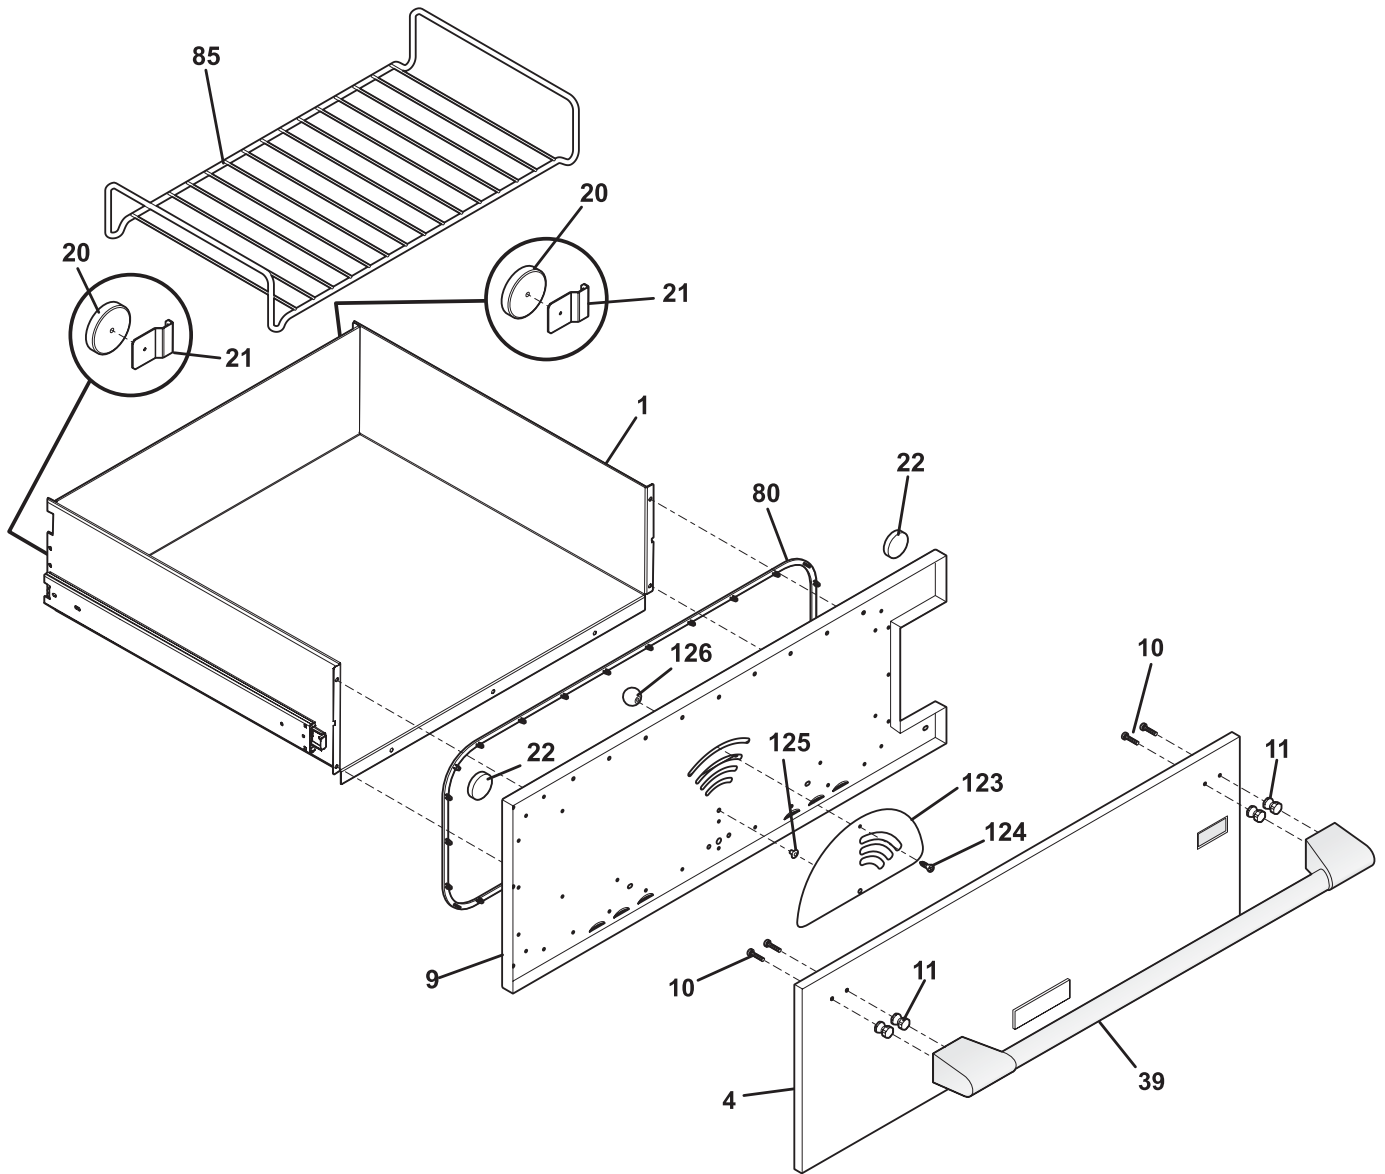

DRAWER

DE30WD75GPS2

DRAWER

POS. NO	PART NO.	DESCRIPTION
1	7318246411	Drawer, warmer, w/track
4	7318284024	Panel, drawer front, stainless, w/nameplate
9	7318247203	Panel, drawer, interior
10	75304447921	Screw, #6-32 x 3/4, (4)
10*	75304447922	Washer, flat, (4)
11	7318303500	Nut, insert, 6-32, (4)
20	7318373201	Magnet, drawer, (2)
21	7318378002	Bracket, magnet mtg, (2)
*	75304465874	Screw, #8-15 x 1/2, (6)
22	7318339700	Bumper, base, (2)
39	7241637918	Handle Assembly, stainless, w/endcaps
39*	7318303700	Screw, set, #10-32 x 3/4, (4)
80	7318254407	Gasket, warmer drawer
85	7318345600	Rack, warmer drawer
123	7318247104	Panel, control, humidity
124	708002868	Screw, 10-24 x 0.500, probe, thrm brkt, shield, drwr, box
125	75304436030	Rivet
126	7318251100	Handle, control, humidity
*	7318163602	Cleaner, stainless steel
*	75303300265	Screw, 8-18 X 1/2, (4)
*	75303311306	Screw, 8-18 x 0.375, (8)
*	75304437021	Screw, mounting, 8-18 x 0.25, chrome, (2)