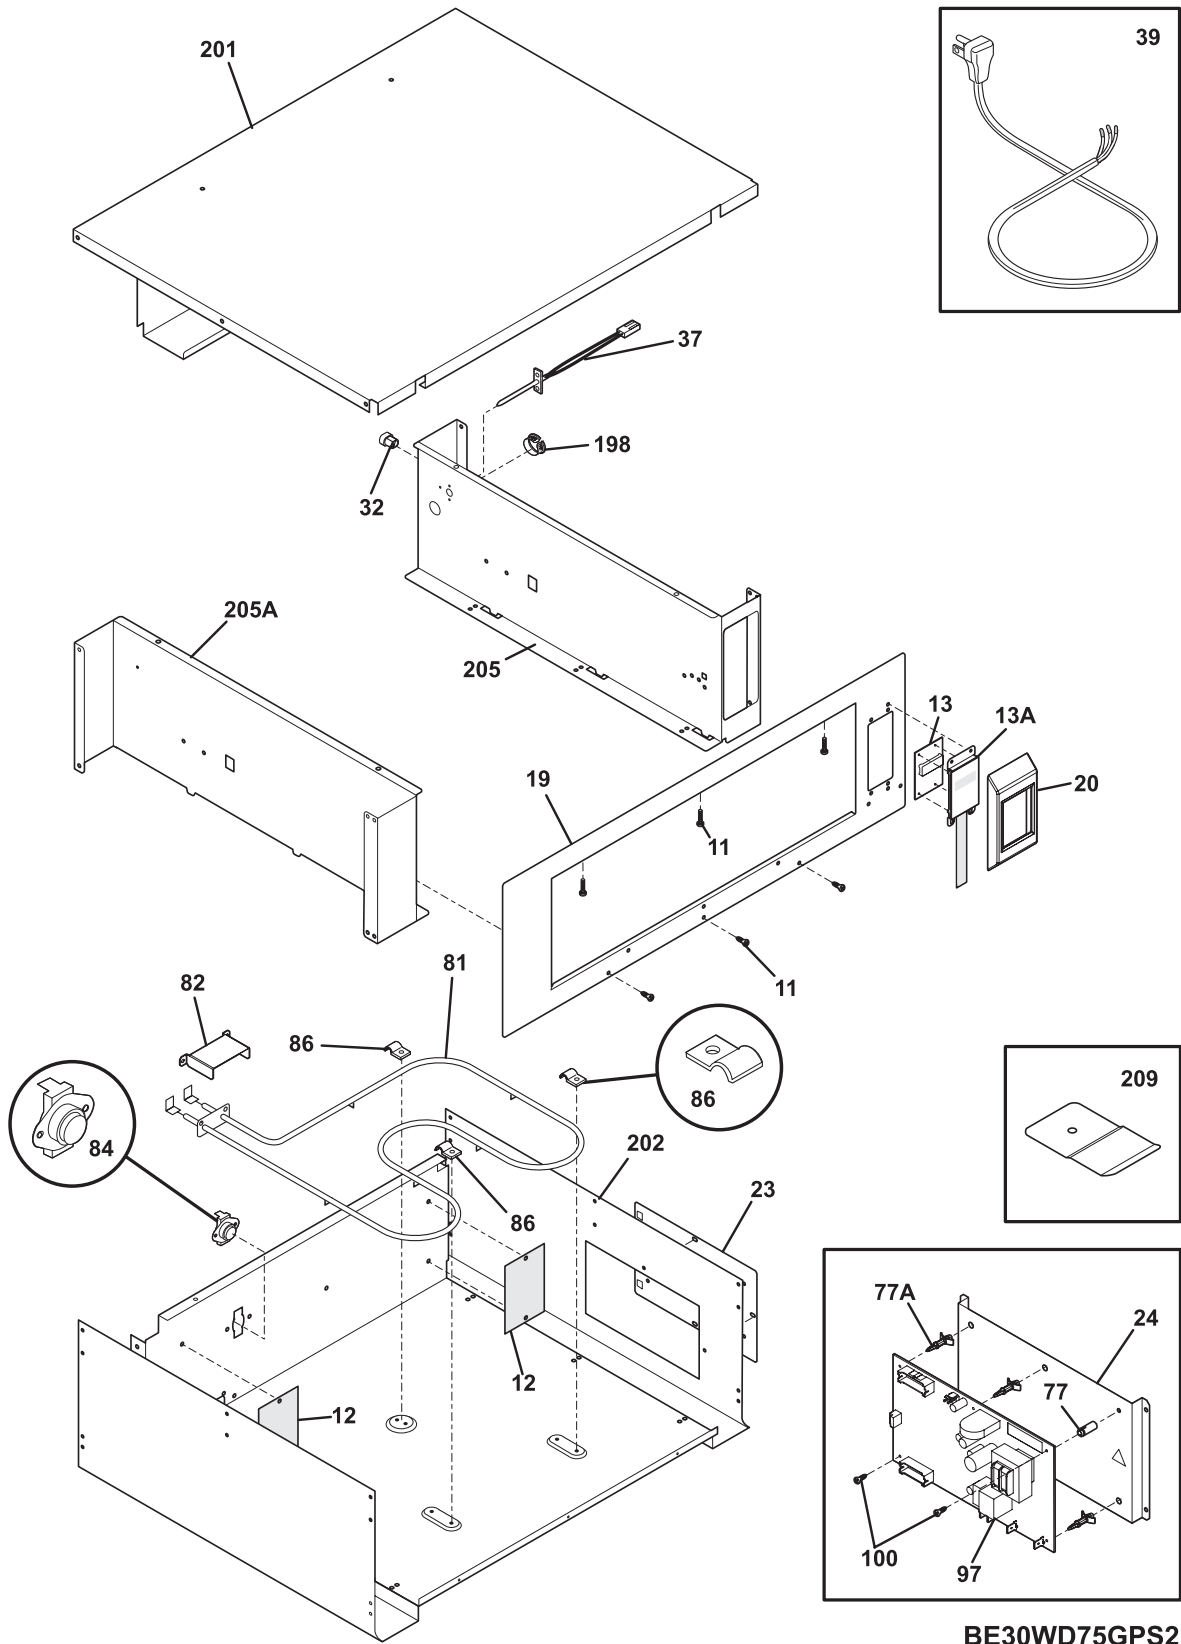

BODY

BE30WD75GPS2

BODY

POS. NO	PART NO.	DESCRIPTION
11	75303300265	Screw, 8-18 X 1/2, (4)
12	7318388000	Bumper, Absorber, felt, (2)
13 #	7316517900	Board, display
13A#	7318388111	Bracket Assembly, display board, w/overlay
*	75304464950	Screw, #6 - 32 x 5/16, (4)
19	7318246913	Panel, control, stainless
20	7318390200	Box, display
20*	75304467464	Screw, 8-18 x 5/16, (6), box mtg.
23	7318310108	Panel, service
24	7318310701	Bracket, mounting
32	7318228100	Strain relief
37 #	7316217002	Probe, oven temp
39	7318144005	Cord, service
77	7316247900	Spacer, power board
77A	7316114100	Spacer, (4)
81 #	7318255301	Element, warmer drawer
82	7318388600	Guard, element
84 #	7318005114	Thermostat
86	7316095800	Clip, hold down, warmer element
97 #	7316517800	Board, control, display realy
100	75304400427	Screw, 6-20 x 1/2, (2)
198	708008009	Bushing, nylon, snap
201	7318281506	Wrapper, upper
202	7318281021	Wrapper, lower
205	7318281207	Panel, side, black, RH
205A	7318281307	Panel, side, black, LH
209	7318247401	Bracket, wall
209*	75304464952	Screw, #10-16 x 1 1/4, (5)
* #	7318199767	Wiring Harness, main
* #	7318199765	Wiring Harness, communication
*	7318399000	Shield, wire
*	75303211311	Screw, 8 x 0.500
*	75303311306	Screw, 8-18 x 0.375, (8)