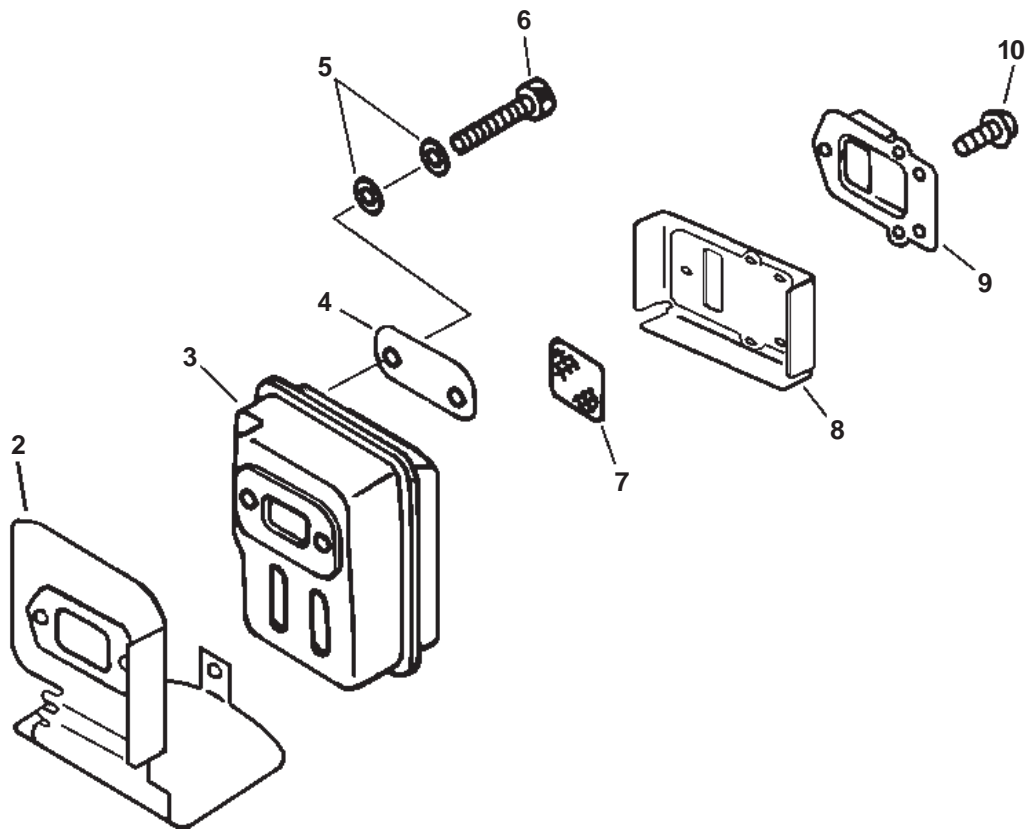

SERIAL NUMBERS: 09001001-10999999

SERIAL NUMBERS: 09001001-10999999

ITEM	PART NUMBER	QTY	DESCRIPTION	REMARKS
1	P021007600	1	GASKET KIT	
★ 2	V104000510	1	SHIELD, MUFFLER	
3	A300000141	1	MUFFLER	
4	V150000371	1	PLATE, EYE	
5	V347000000	4	WASHER, CONICAL	
6	90010505055	2	BOLT 5X55	
7	14586240630	1	SCREEN, MUFFLER	
★ 8	V104000360	1	GASKET, EXHAUST	
9	A313000600	1	GUIDE, EXHAUST	
10	9136704010	5	SCREW 4X10	

★ Also Included In GASKET KIT