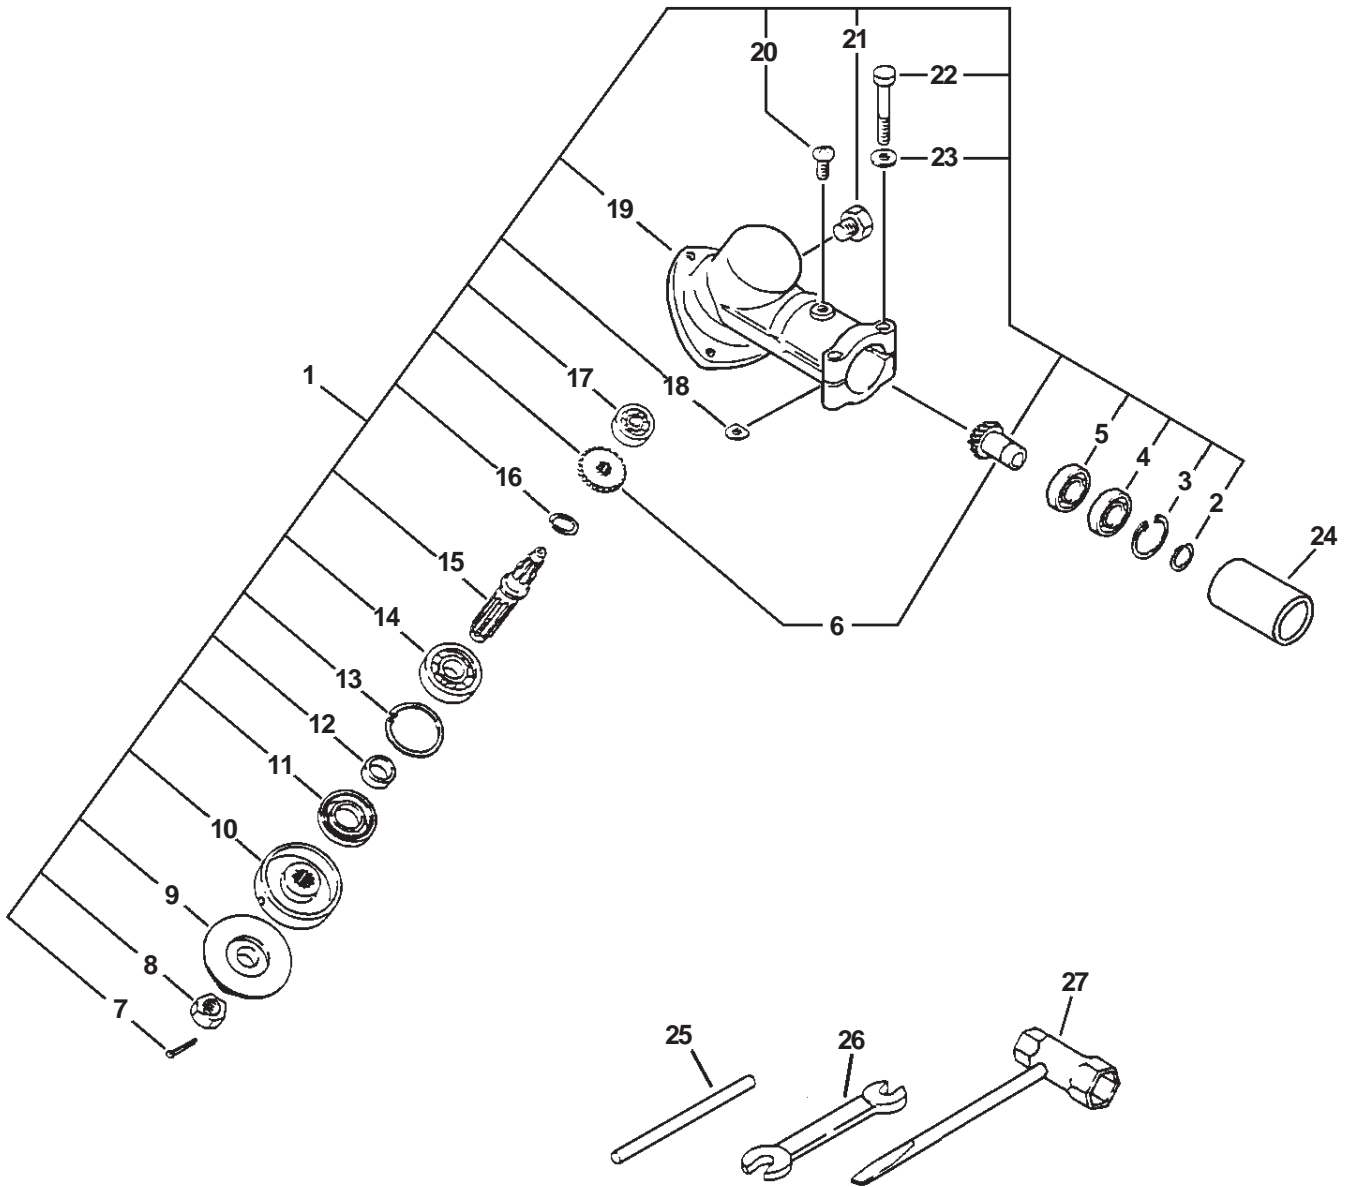

SERIAL NUMBERS: ALL

SERIAL NUMBERS: ALL

ITEM	PART NUMBER	QTY	DESCRIPTION	REMARKS
1	61040252633	1	GEAR CASE ASY	INCLUDES ITEMS 2-23
2	90070600010	1	CIRCLIP 10	
3	90070200022	1	CIRCLIP 22	
4	90085806900	1	BEARING, BALL	
5	90085506900	1	BEARING, BALL	
6	61030052630	1	GEAR SET	
7	90030020022	1	SPLIT PIN 2X22	BULK OPTION: 89850201130 -10 PER PACKAGE
8	90051300010	1	NUT - LEFT HAND	
9	61031404131	1	PLATE, ADAPTER - LOWER	
10	C535000140	1	PLATE, ADAPTER - UPPER	
11	61041307130	1	SEAL	
12	61031507130	1	SPACER	
13	90070200032	1	CIRCLIP, 32	
14	9403536201	1	BEARING, BALL	
15	61036008931	1	SHAFT, P.T.O.	
16	90070600012	1	CIRCLIP, 12	
17	90080000609	1	BEARING, BALL 609	
18	61023904130	2	SHIM WASHER	
19	61046027431	1	HOUSING, GEAR	
20	90024205014	1	SCREW 5X14	
21	61043450031	1	BOLT 8X8	
22	90010005030	2	BOLT 5X30	
23	90060000005	2	WASHER 5	
24	61022555331	1	COLLAR	
25	89751801131	1	LOCKING TOOL	
26	89511200330	1	SPANNER 8X10	
27	X602000020	1	WRENCH, W/SCREWDRIVER	