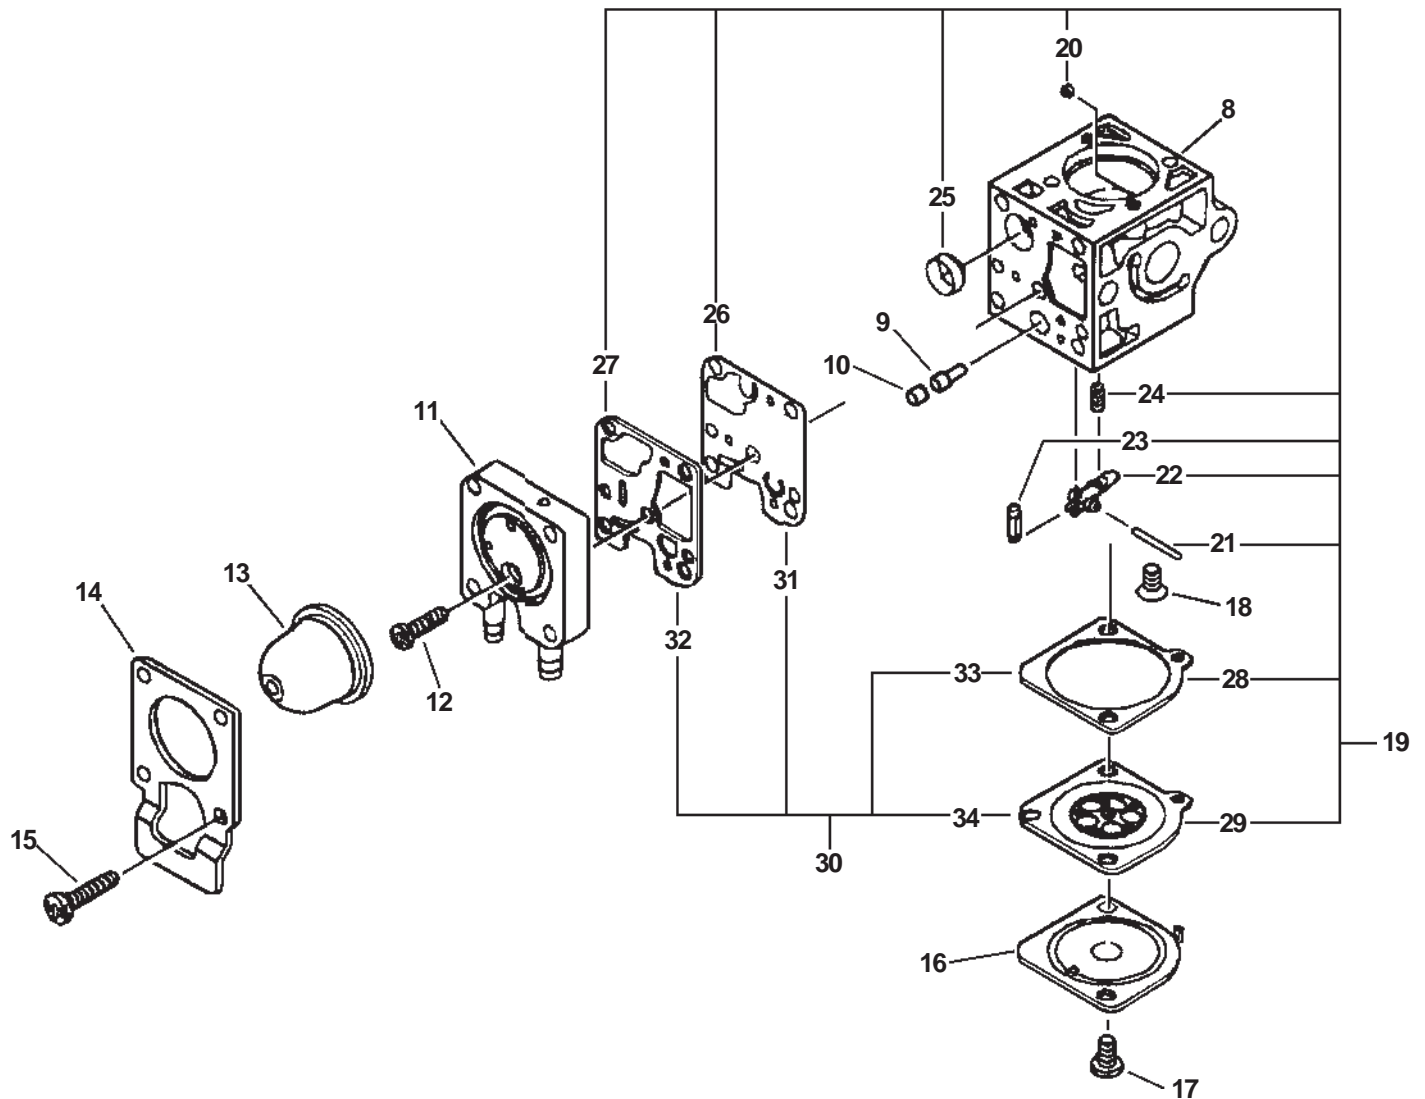

SERIAL NUMBERS:

PE-200: 05044754 - 05999999

PE-200: 07001033 - 07999999

SERIAL NUMBERS:

PE-200: 05044754 - 05999999

PE-200: 07001033 - 07999999

ITEM	PART NUMBER	QTY	DESCRIPTION	REMARKS
	A021000721	1	CARBURETOR--RB-K70A	
1	12534413931	3	SCREW, ROTOR COVER ASY	
2	P005001620	1	ROTOR COVER ASY	
3	P005001330	1	SCREW, CABLE ADJUST	
4	P005001240	1	SWIVEL	
5	P005000190	1	E-RING	
6	P005000100	1	SCREW, THROTTLE ADJUST	
7	P005000280	1	O-RING	
8	-----	1	BODY, CARBURETOR	NOT AVAILABLE SEPARATELY
9	P005001260	1	NEEDLE - HIGH SPEED	
10	P005001270	1	PLUG	
11	P005000930	1	PRIMER BASE ASY	
12	P005000270	1	SCREW, PRIMER BASE ASY	
13	12538108660	1	PUMP, PRIMING	
14	P005000250	1	RETAINER, PRIMING PUMP	
15	12531061830	4	SCREW, PRIMING PUMP RETAINER	
16	12534252130	1	COVER, DIAPHRAGM	
17	12534452130	2	SCREW, DIAPHRAGM COVER	
18	12533942030	1	SCREW, METERING LEVER PIN	
19	P005000950	1	REPAIR KIT	INCLUDES ITEMS 20-29
20	P005001000	1	ROLLER, GUIDE	
21	-----	1	PIN, METERING LEVER	
22	-----	1	LEVER, METERING	
23	-----	1	VALVE, INLET NEEDLE	
24	-----	1	SPRING, METERING LEVER	
25	-----	1	STRAINER	
26	-----	1	DIAPHRAGM, PUMP	
27	-----	1	GASKET, PUMP	
28	-----	1	GASKET, METERING	
29	-----	1	DIAPHRAGM, METERING	
30	P005000550	1	DIAPHRAGM/GASKET KIT	INCLUDES ITEMS 31-34
31	-----	1	DIAPHRAGM, PUMP	
32	-----	1	GASKET, PUMP	
33	-----	1	GASKET, METERING	
34	-----	1	DIAPHRAGM, METERING