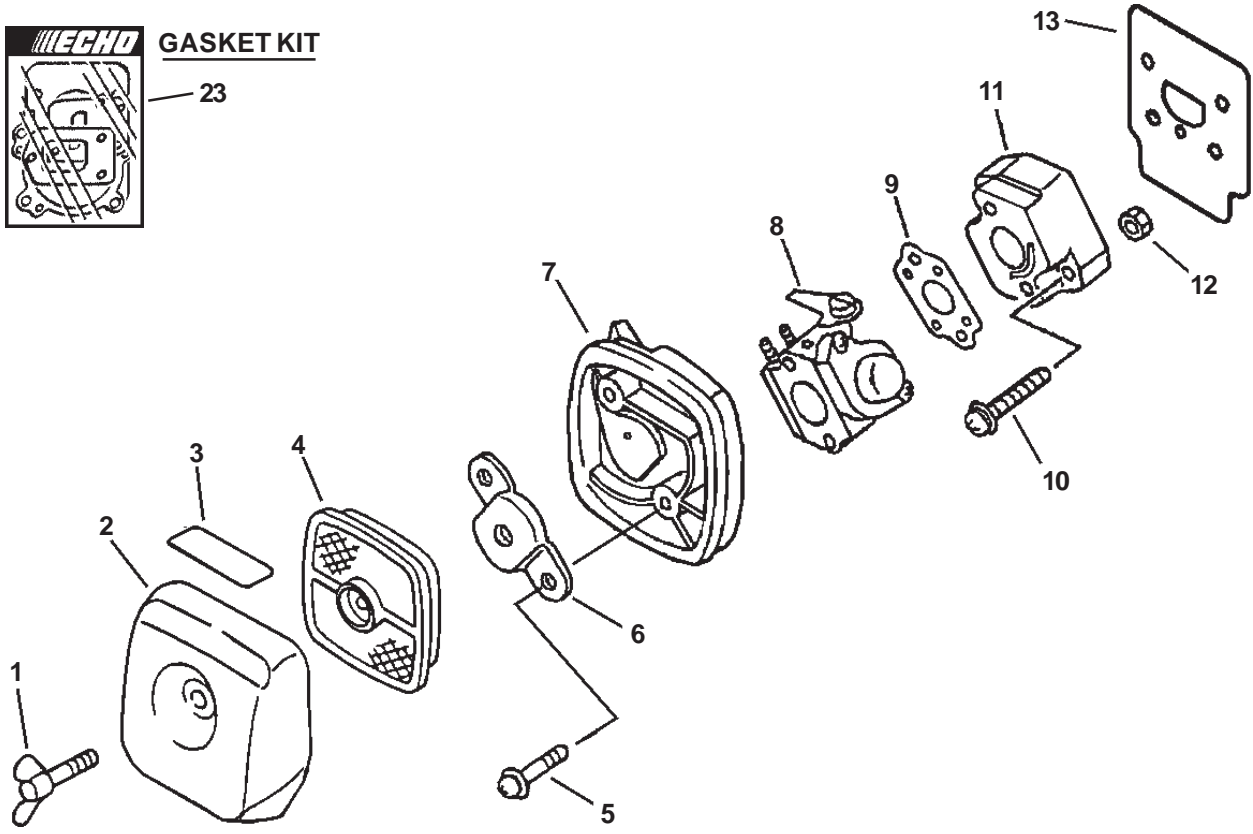

PE-200: 05045501 - 05999999
07001033 - 10999999

PE-201: 09001001 - 09999999

SERIAL NUMBERS: ALL

ITEM	PART NUMBER	QTY	DESCRIPTION	REMARKS
1	17720244331	1	STARTER PAWL ASY	INCLUDES ITEMS 2-3
2	17723442030	1	SPRING, RETURN	
3	17721844330	1	PAWL, STARTER	
4	17720054130	1	STARTER ASY	INCLUDES ITEMS 5-10
5	17723644330	1	SCREW	
6	17721544430	1	DRUM, STARTER	
7	17722610120	1	ROPE, STARTER - 3X1000mm	BULK OPTION: 99944440000
8	17722742030	1	GUIDE, ROPE	
9	17722806530	1	GRIP, STARTER	
10	17722042030	1	SPRING, REWIND	
11	90016304016	4	BOLT 4X16	
12	89011849130	1	LABEL, ECHO	
13	A052000180	1	STARTER PAWL ASY	INCLUDES ITEMS 14-16
14	P022002100	2	E-RING	
15	P022006510	2	SPRING, RETURN	
16	P022006850	2	PAWL, STARTER	
17	A051000680	1	STARTER ASY	INCLUDES ITEMS 18-26
18	17723661830	1	SCREW	
19	P022008280	1	PLATE, CAM	
20	P022008270	1	SPRING, DAMPER	
21	P022006830	1	DRUM	
22	P022008260	1	ROPE, STARTER - 3X700mm	BULK OPTION: 99944440000
23	17722742030	1	GUIDE, ROPE	
24	17722827030	1	GRIP, STARTER	
25	17724611120	1	CLIP, STARTER ROPE	
26	17722042030	1	SPRING, REWIND	
27	90016304016	2	BOLT 4X16	
28	X502000150	1	LABEL, i-30	

SERIAL NUMBERS: 02001001-02999999

GASKET KIT

23

SERIAL NUMBERS: 02001001-02999999

ITEM	PART NUMBER	QTY	DESCRIPTION	REMARKS
1	21041752730	1	WING BOLT	
2	13031306563	1	LID, AIR CLEANER	
3	89012106360	1	LABEL, CHOKE	
4	13031054130	1	FILTER, AIR	
5	90024205065	2	SCREW 5X65	
6	12901152730	1	PLATE, PREVENT	
7	P021001500	1	CASE, AIR CLEANER	
8	A021000110	1	CARBURETOR -- CIU-K58	
★ 9	13001642031	1	GASKET, INTAKE	
10	90023805020	2	SCREW 5X20	
11	13001742031	1	INSULATOR, INTAKE	
12	90050000005	2	NUT 5	
★ 13	13001042032	1	SHIELD, CYLINDER	
★ 14	V104000100	1	SHIELD, MUFFLER	
15	A300000140	1	MUFFLER	
16	V150000371	1	PLATE, EYE	
17	V347000000	4	WASHER, CONICAL	
18	90010505055	2	BOLT 5X55	
19	14586240630	1	SCREEN, MUFFLER	
20	V104000360	1	GASKET, EXHAUST	
21	A313000130	1	GUIDE, EXHAUST	
22	9136704010	5	SCREW 4X10	