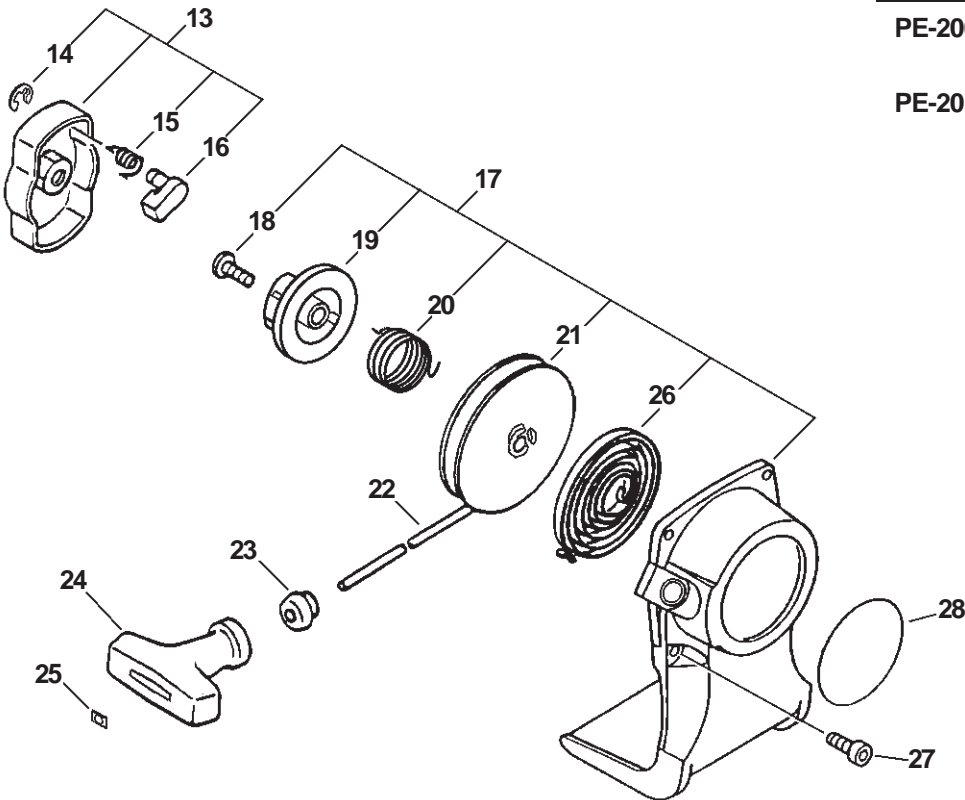

i-30 STARTER

MODEL SERIAL NUMBERS:

PE-200: 05045501 - 05999999
07001033 - 10999999

PE-201: 09001001 - 09999999