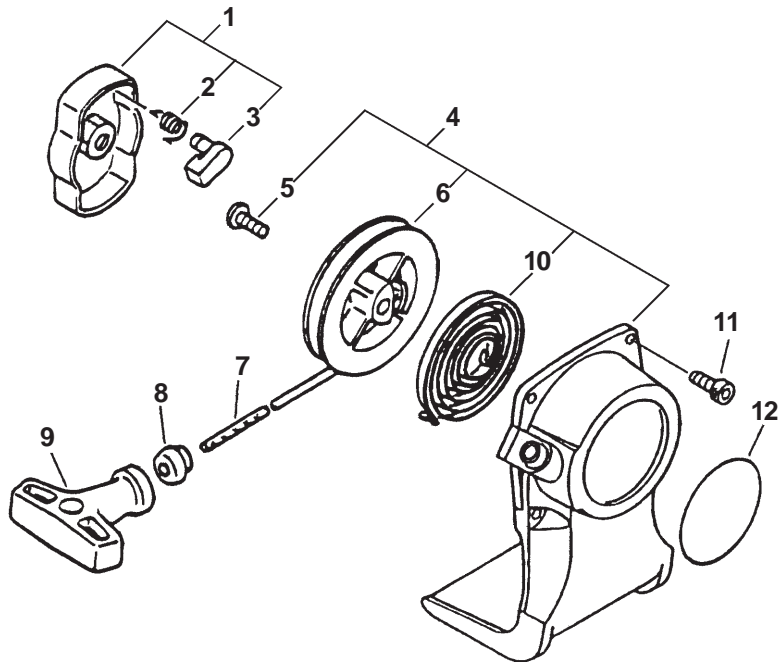

SERIAL NUMBERS: ALL

MODEL SERIAL NUMBERS:

PE-200: 05001001 - 05045500
07001001 - 07001032

PE-201: 02001001 - 02999999

ITEMS 1-10 MAY BE REPLACED WITH i-START ACCESSORY KIT #99944200001