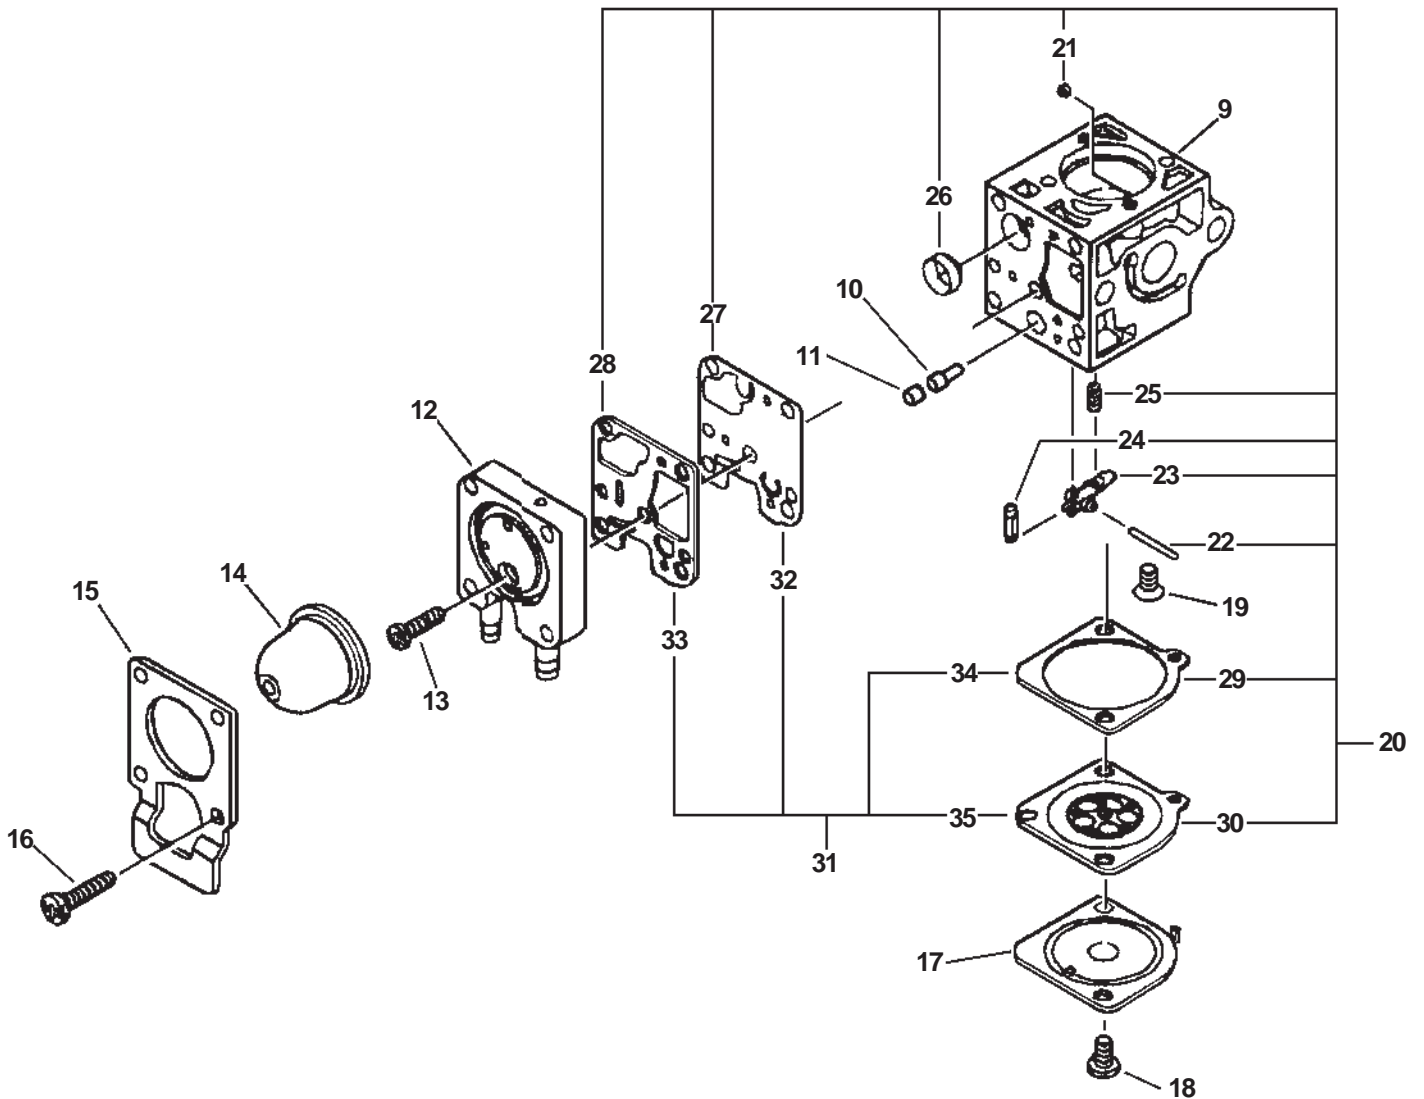

SERIAL NUMBERS:

PE-200: 05032541 - 05044753

SERIAL NUMBERS:

PE-200: 05032541 - 05044753

ITEM	PART NUMBER	QTY	DESCRIPTION	REMARKS
	A021000720	1	CARBURETOR--RB-K70	
1	12534413931	3	SCREW, ROTOR COVER ASY	
2	P005001230	1	ROTOR COVER ASY	
3	P005000120	1	NUT, CABLE	
4	P005000700	1	SCREW, CABLE ADJUST	
5	P005001240	1	SWIVEL	
6	P005000190	1	E-RING	
7	P005000100	1	SCREW, THROTTLE ADJUST	
8	P005000280	1	O-RING	
9	-----	1	BODY, CARBURETOR	NOT AVAILABLE SEPARATELY
10	P005001260	1	NEEDLE - HIGH SPEED	
11	P005001250	1	PLUG	
12	P005000930	1	PURGE BASE ASY	
13	P005000270	1	SCREW, PURGE BASE ASY	
14	12538108660	1	PUMP, PURGE	
15	P005000250	1	RETAINER, PURGE PUMP	
16	12531061830	4	SCREW, PRIMING PUMP RETAINER	
17	12534252130	1	COVER, DIAPHRAGM	
18	12534452130	2	SCREW, DIAPHRAGM COVER	
19	12533942030	1	SCREW, METERING LEVER PIN	
20	P005000950	1	REPAIR KIT	INCLUDES ITEMS 21-30
21	P005001000	1	ROLLER, GUIDE	
22	-----	1	PIN, METERING ARM	
23	-----	1	LEVER, METERING	
24	-----	1	VALVE, INLET NEEDLE	
25	-----	1	SPRING	
26	-----	1	STRAINER	
27	-----	1	DIAPHRAGM, PUMP	
28	-----	1	GASKET, PUMP	
29	-----	1	GASKET, METERING	
30	-----	1	DIAPHRAGM, METERING	
31	P005000550	1	DIAPHRAGM/GASKET KIT	INCLUDES ITEMS 32-35
32	-----	1	DIAPHRAGM, PUMP	
33	-----	1	GASKET, PUMP	
34	-----	1	GASKET, METERING	
35	-----	1	DIAPHRAGM, METERING