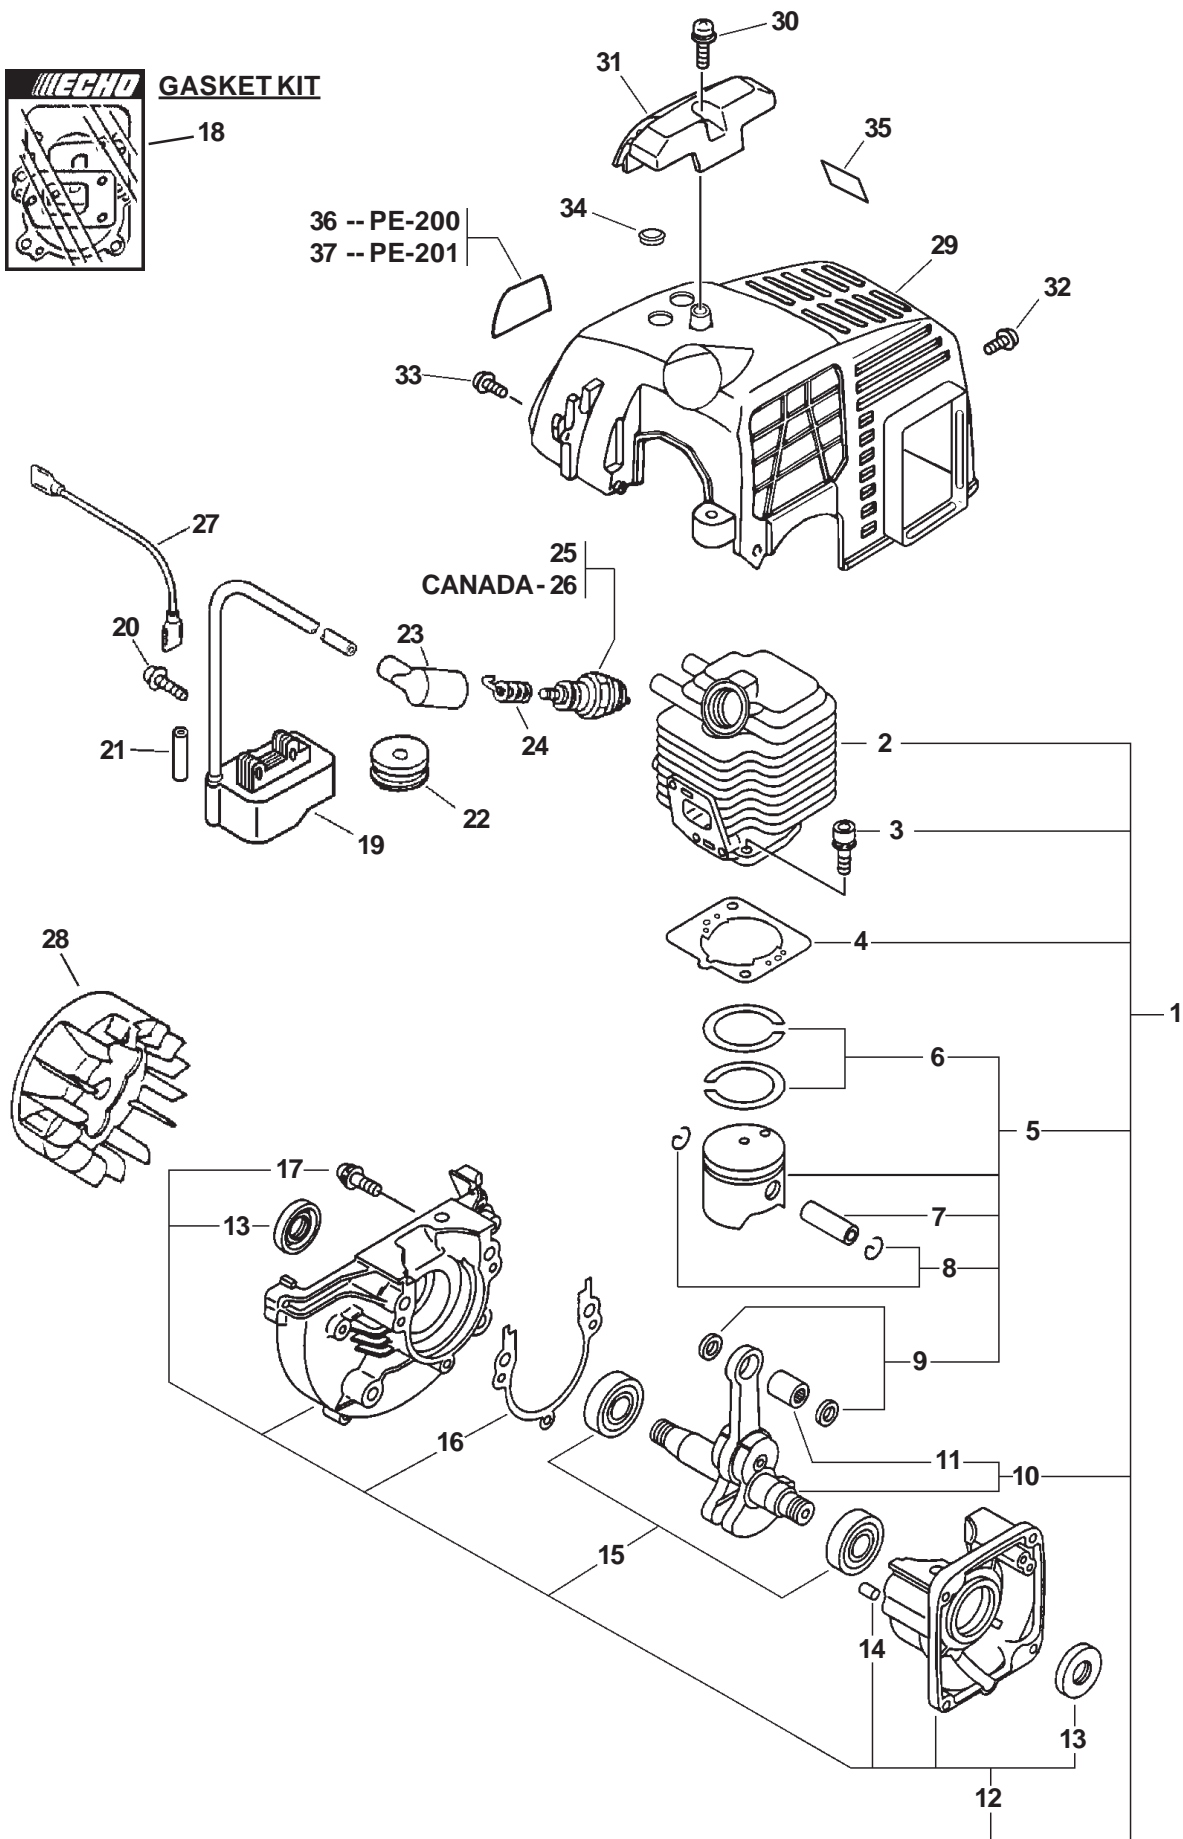

PARTS CATALOG

POWER EDGER

21.2cc

MODEL: SERIAL NUMBERS

PE-200: 05001001-05999999
 07001001-07999999
 08001001-08999999
 09001001-09999999
 10001001-10999999

PE-201: 02001001-02999999
 09001001-09999999

ECHO, INCORPORATED

★ Also Included In GASKET KIT

SERIAL NUMBERS: 05001001-05999999, 07001001-07999999

GASKET KIT

SERIAL NUMBERS: 05001001-05999999, 07001001-07999999

ITEM	PART NUMBER	QTY	DESCRIPTION	REMARKS
<u>OPTIONAL ENGINE REPOWER</u>				
1	SB1065	1	SHORT BLOCK	INCLUDES ITEM 2-17
2	A130000430	1	CYLINDER	
3	90016205022	2	BOLT 5X22	
★ 4	V100000080	1	GASKET, CYLINDER	
5	P021001101	1	PISTON KIT	INCLUDES ITEMS 6-9
6	A101000000	2	RING, PISTON	
7	10001311520	1	PIN, PISTON	
8	10001504630	2	CIRCLIP, PISTON PIN	
9	10001411520	2	SPACER, PISTON PIN	
10	A011000101	1	CRANKSHAFT ASY	INCLUDES ITEM 11
11	V553000010	1	BEARING, NEEDLE	
12	10020452131	1	CRANKCASE KIT	INCLUDES ITEMS 13-17
13	10021242031	2	OIL SEAL	
14	10021503930	2	PIN, DOWEL	
15	9403536201	2	BEARING, BALL 6201	
★ 16	10024242030	1	GASKET, CRANKCASE	
17	90016205028	3	BOLT 5X28	
18	P021004270	1	GASKET KIT	
19	A411000130	1	COIL, IGNITION	
20	90016204020	2	BOLT 4X20	
21	15611054930	1	TUBE	
22	15011244330	1	BUSHING	
23	15901201620	1	CAP, SPARK PLUG	
24	15901103432	1	TERMINAL, SPARK PLUG CAP	
25	15901019830	1	SPARK PLUG -- BPM-8Y	
26	A425000000	1	SPARK PLUG -- BPMR-8Y	CANADA MODELS
27	V485000290	1	LEAD, GROUND	
28	A409000160	1	FLYWHEEL	
29	A160000172	1	COVER, CYLINDER	
30	90025305016	1	SCREW 5X16	
31	A162000040	1	GUARD, TOP	
32	9110704008	1	SCREW 4X8	
33	90025304012	2	SCREW 4X12	
34	V141000030	1	PLUG, GROMMET	
35	89016006361	1	LABEL, HOT	
36	X543000200	1	LABEL, MODEL -- PE-200	
37	X503001400	1	LABEL, MODEL -- PE-201	