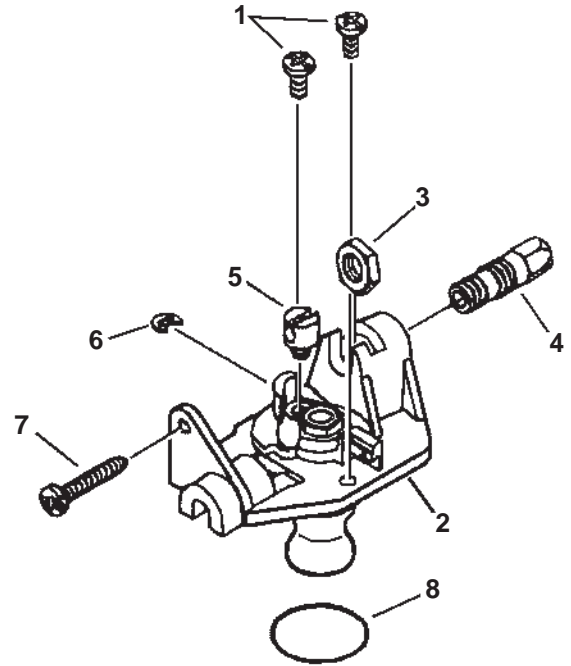

SERIAL NUMBERS:

PE-200: 05032541 - 05044753

SERIAL NUMBERS:

PE-200: 05032541 - 05044753

ITEM	PART NUMBER	QTY	DESCRIPTION	REMARKS
	A021000720	1	CARBURETOR--RB-K70	
1	12534413931	3	SCREW, ROTOR COVER ASY	
2	P005001230	1	ROTOR COVER ASY	
3	P005000120	1	NUT, CABLE	
4	P005000700	1	SCREW, CABLE ADJUST	
5	P005001240	1	SWIVEL	
6	P005000190	1	E-RING	
7	P005000100	1	SCREW, THROTTLE ADJUST	
8	P005000280	1	O-RING	
9	-----	1	BODY, CARBURETOR	NOT AVAILABLE SEPARATELY
10	P005001260	1	NEEDLE - HIGH SPEED	
11	P005001250	1	PLUG	
12	P005000930	1	PURGE BASE ASY	
13	P005000270	1	SCREW, PURGE BASE ASY	
14	12538108660	1	PUMP, PURGE	
15	P005000250	1	RETAINER, PURGE PUMP	
16	12531061830	4	SCREW, PRIMING PUMP RETAINER	
17	12534252130	1	COVER, DIAPHRAGM	
18	12534452130	2	SCREW, DIAPHRAGM COVER	
19	12533942030	1	SCREW, METERING LEVER PIN	
20	P005000950	1	REPAIR KIT	INCLUDES ITEMS 21-30
21	P005001000	1	ROLLER, GUIDE	
22	-----	1	PIN, METERING ARM	
23	-----	1	LEVER, METERING	
24	-----	1	VALVE, INLET NEEDLE	
25	-----	1	SPRING	
26	-----	1	STRAINER	
27	-----	1	DIAPHRAGM, PUMP	
28	-----	1	GASKET, PUMP	
29	-----	1	GASKET, METERING	
30	-----	1	DIAPHRAGM, METERING	
31	P005000550	1	DIAPHRAGM/GASKET KIT	INCLUDES ITEMS 32-35
32	-----	1	DIAPHRAGM, PUMP	
33	-----	1	GASKET, PUMP	
34	-----	1	GASKET, METERING	
35	-----	1	DIAPHRAGM, METERING