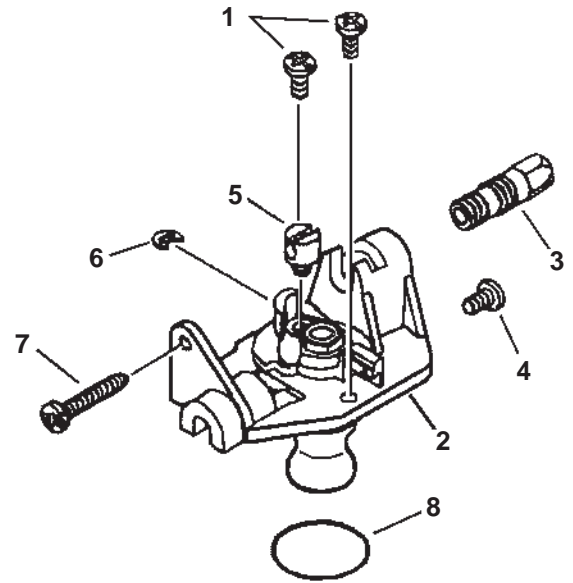

SERIAL NUMBERS: 08001001-10999999

SERIAL NUMBERS: 08001001-10999999

ITEM	PART NUMBER	QTY	DESCRIPTION	REMARKS
	A021000740	1	CARBURETOR --RB-K75	
1	12534413931	3	SCREW, ROTOR COVER ASY	
2	P005001320	1	ROTOR COVER ASY	
3	P005001330	1	SCREW, CABLE ADJUST	
4	12534452130	1	SCREW, ROTOR COVER	
5	P005001240	1	SWIVEL	
6	P005000190	1	E-RING	
7	P005000100	1	SCREW, THROTTLE ADJUST	
8	P005000280	1	O-RING	
9	-----	1	BODY, CARBURETOR	NOT AVAILABLE SEPARATELY
10	P005001260	1	NEEDLE - HIGH SPEED	
11	P005001270	1	PLUG	
12	P005000930	1	PRIMER BASE ASY	
13	P005000270	1	SCREW, PRIMER BASE ASY	
14	12538108660	1	PUMP, PRIMING	
15	P005000250	1	RETAINER, PRIMING PUMP	
16	P005001900	4	SCREW, PRIMING PUMP RETAINER	
17	12534252130	1	COVER, DIAPHRAGM	
18	12534452130	2	SCREW, DIAPHRAGM COVER	
19	12533942030	1	SCREW, METERING LEVER PIN	
20	P005001670	1	REPAIR KIT	INCLUDES ITEMS 21-30
21	P005001000	1	ROLLER, GUIDE	
22	-----	1	PIN, METERING LEVER	
23	-----	1	LEVER, METERING	
24	-----	1	VALVE, INLET NEEDLE	
25	-----	1	SPRING, METERING LEVER	
26	-----	1	STRAINER	
27	-----	1	DIAPHRAGM, PUMP	
28	-----	1	GASKET, PUMP	
29	-----	1	GASKET, METERING	
30	-----	1	DIAPHRAGM, METERING	
31	P005001660	1	DIAPHRAGM/GASKET KIT	INCLUDES ITEMS 32-35
32	-----	1	DIAPHRAGM, PUMP	
33	-----	1	GASKET, PUMP	
34	-----	1	GASKET, METERING	
35	-----	1	DIAPHRAGM, METERING