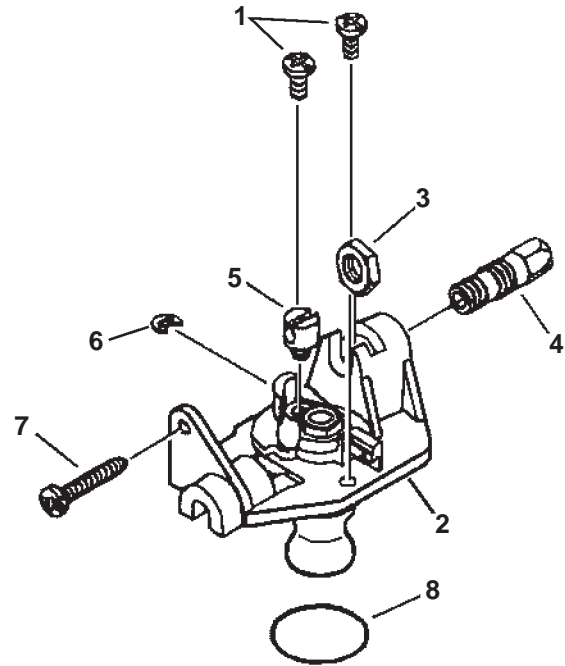

SERIAL NUMBERS:

PE-200: 05001001 - 05032540

PE-200: 07001001 - 07001032

SERIAL NUMBERS:

PE-200: 05001001 - 05032540

PE-200: 07001001 - 07001032

ITEM	PART NUMBER	QTY	DESCRIPTION	REMARKS
	A021000382	1	CARBURETOR -- RB-K66B	SUPERSEDES: A021000380 CARBURETOR -- RB-K66 A021000381 CARBURETOR -- RB-K66A
1	12534413931	3	SCREW, ROTOR COVER ASY	
2	P005000690	1	ROTOR COVER ASY	
3	P005000120	1	NUT, CABLE	
4	P005000700	1	SCREW, CABLE ADJUST	
5	P005000180	1	SWIVEL	
6	P005000190	1	E-RING	
7	P005000100	1	SCREW, THROTTLE ADJUST	
8	P005000280	1	O-RING	
9	-----	1	BODY, CARBURETOR	NOT AVAILABLE SEPARATELY
10	P005000570	1	JET	
11	P005000370	1	PLUG KIT	
12	P005000930	1	PRIMER BASE ASY	
13	P005000270	1	SCREW, PRIMER BASE ASY	
14	12538108660	1	PUMP, PRIMING	
15	P005000250	1	RETAINER, PRIMING PUMP	
16	12531061830	4	SCREW, PRIMING PUMP RETAINER	
17	12534252130	1	COVER, DIAPHRAGM	
18	12534452130	2	SCREW, DIAPHRAGM COVER	
19	12533942030	1	SCREW, METERING LEVER PIN	
20	P005000950	1	REPAIR KIT	INCLUDES ITEMS 21-30
21	P005001000	1	ROLLER, GUIDE	
22	-----	1	PIN, METERING LEVER	
23	-----	1	LEVER, METERING	
24	-----	1	VALVE, INLET NEEDLE	
25	-----	1	SPRING, METERING LEVER	
26	-----	1	STRAINER	
27	-----	1	DIAPHRAGM, PUMP	
28	-----	1	GASKET, PUMP	
29	-----	1	GASKET, METERING	
30	-----	1	DIAPHRAGM, METERING	
31	P005000550	1	DIAPHRAGM/GASKET KIT	INCLUDES ITEMS 32-35
32	-----	1	DIAPHRAGM, PUMP	
33	-----	1	GASKET, PUMP	
34	-----	1	GASKET, METERING	
35	-----	1	DIAPHRAGM, METERING