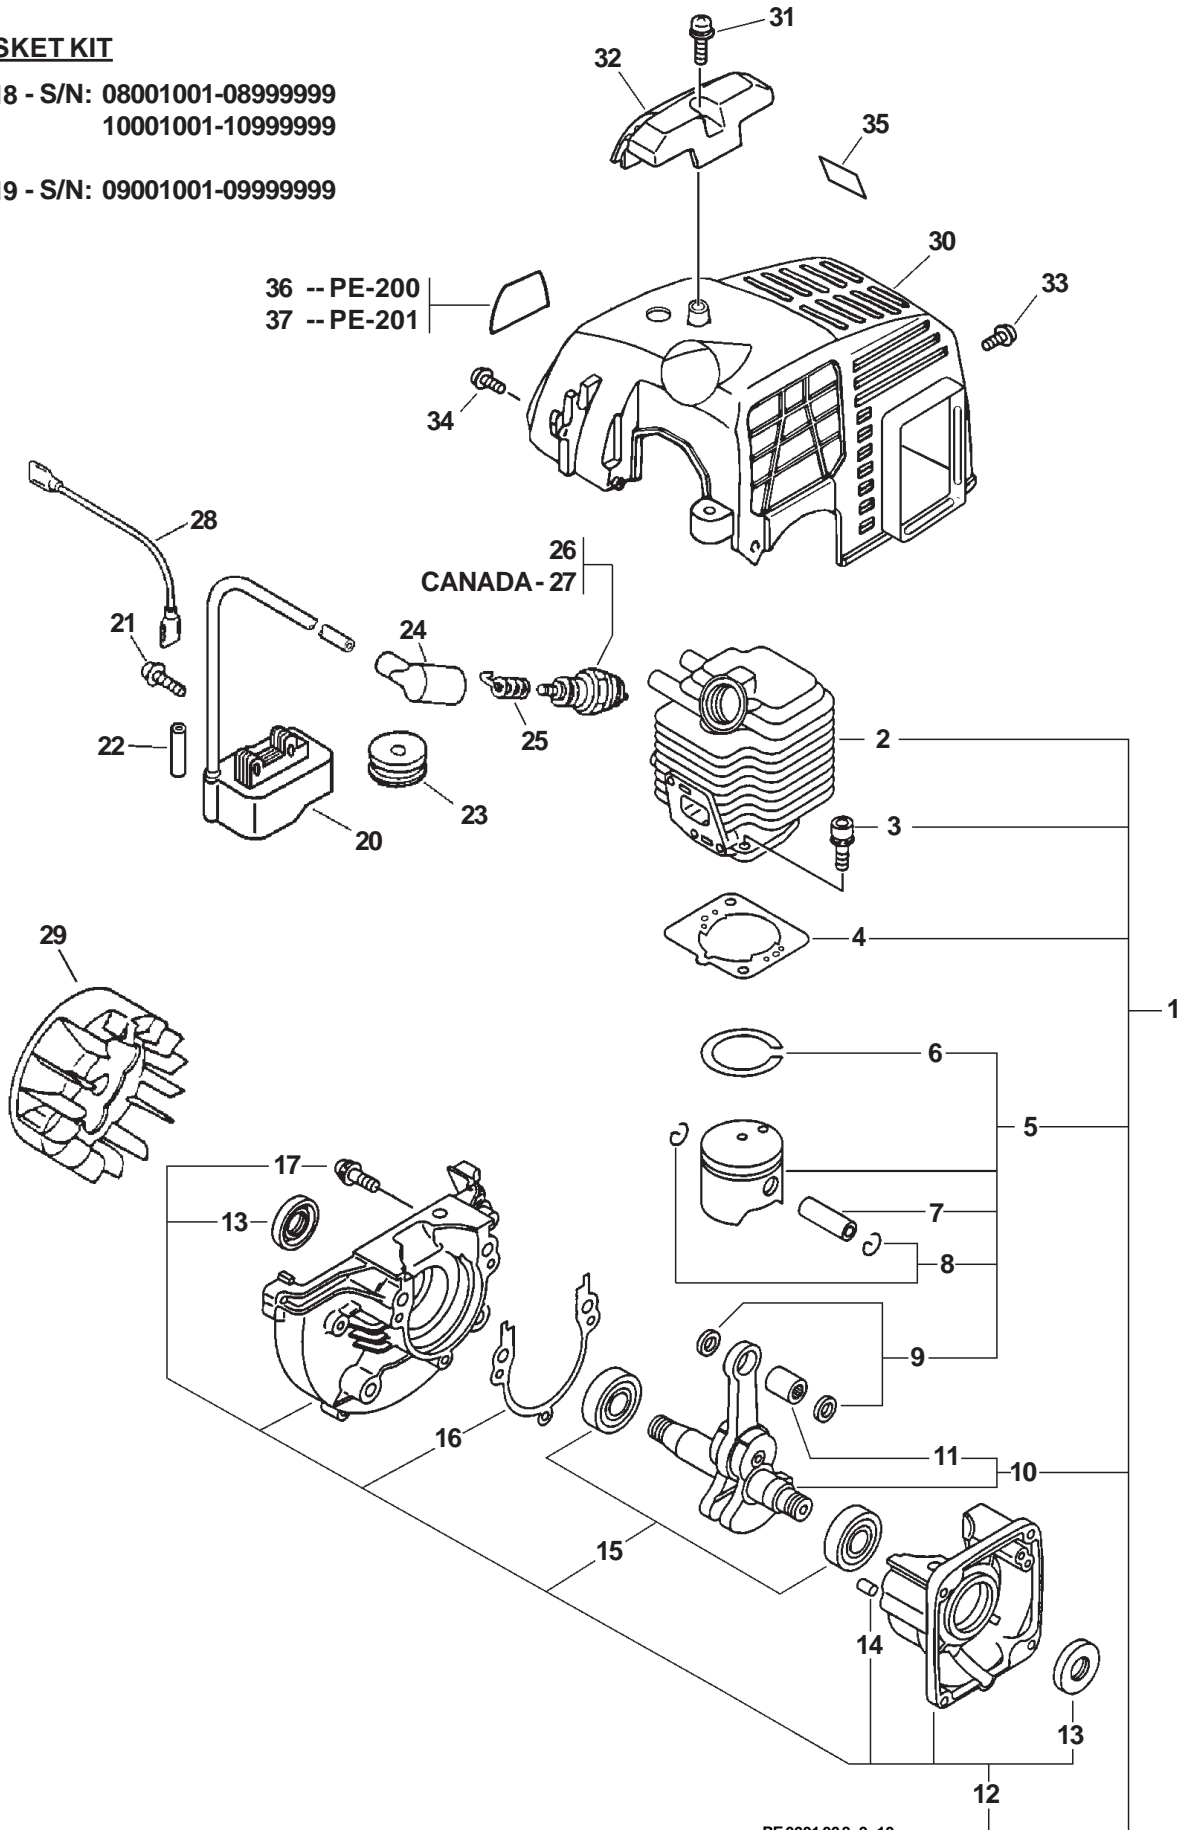

★ Also Included In GASKET KIT

SERIAL NUMBERS: 08001001-10999999

GASKET KIT

18 - S/N: 08001001-08999999
10001001-10999999

19 - S/N: 09001001-09999999

SERIAL NUMBERS: 08001001-10999999

ITEM	PART NUMBER	QTY	DESCRIPTION	REMARKS
<u>OPTIONAL ENGINE REPOWER</u>				
1	SB1072	1	SHORT BLOCK	INCLUDES ITEM 2-17
2	A130000540	1	CYLINDER	
3	90016205022	2	BOLT 5X22	
★ 4	V100000160	1	GASKET, CYLINDER	
5	P021007712	1	PISTON KIT	INCLUDES ITEMS 6-9
6	A101000090	1	RING, PISTON	
7	10001311520	1	PIN, PISTON	
8	10001504630	2	CIRCLIP, PISTON PIN	
9	10001411520	2	SPACER, PISTON PIN	
10	A011000101	1	CRANKSHAFT ASY	INCLUDES ITEM 11
11	V553000010	1	BEARING, NEEDLE	
12	10020452131	1	CRANKCASE KIT	INCLUDES ITEMS 13-17
13	10021242031	2	OIL SEAL	
14	10021503930	2	PIN, DOWEL	
15	9403536201	2	BEARING, BALL 6201	
★ 16	10024242030	1	GASKET, CRANKCASE	
17	90016205028	3	BOLT 5X28	
18	P021008010	1	GASKET KIT	S/N: 08001001-08999999 & 10001001-10999999
19	P021007600	1	GASKET KIT	S/N: 09001001-09999999
20	A411000130	1	COIL, IGNITION	
21	90016204020	2	BOLT 4X20	
22	15611054930	1	TUBE	
23	15011244330	1	BUSHING	
24	15901201620	1	CAP, SPARK PLUG	
25	15901103432	1	TERMINAL, SPARK PLUG CAP	
26	15901019830	1	SPARK PLUG -- BPM-8Y	
27	A425000000	1	SPARK PLUG -- BPMR-8Y	CANADA MODELS
28	V485000290	1	LEAD, GROUND	
29	A409000210	1	FLYWHEEL	
30	A160000580	1	COVER, CYLINDER	
31	90025305016	1	SCREW 5X16	
32	A162000040	1	GUARD, TOP	
33	9110704008	1	SCREW 4X8	
34	90025304012	2	SCREW 4X12	
35	89016006361	1	LABEL, HOT	
36	X543000200	1	LABEL, MODEL -- PE-200	
37	X503001400	1	LABEL, MODEL -- PE-201	