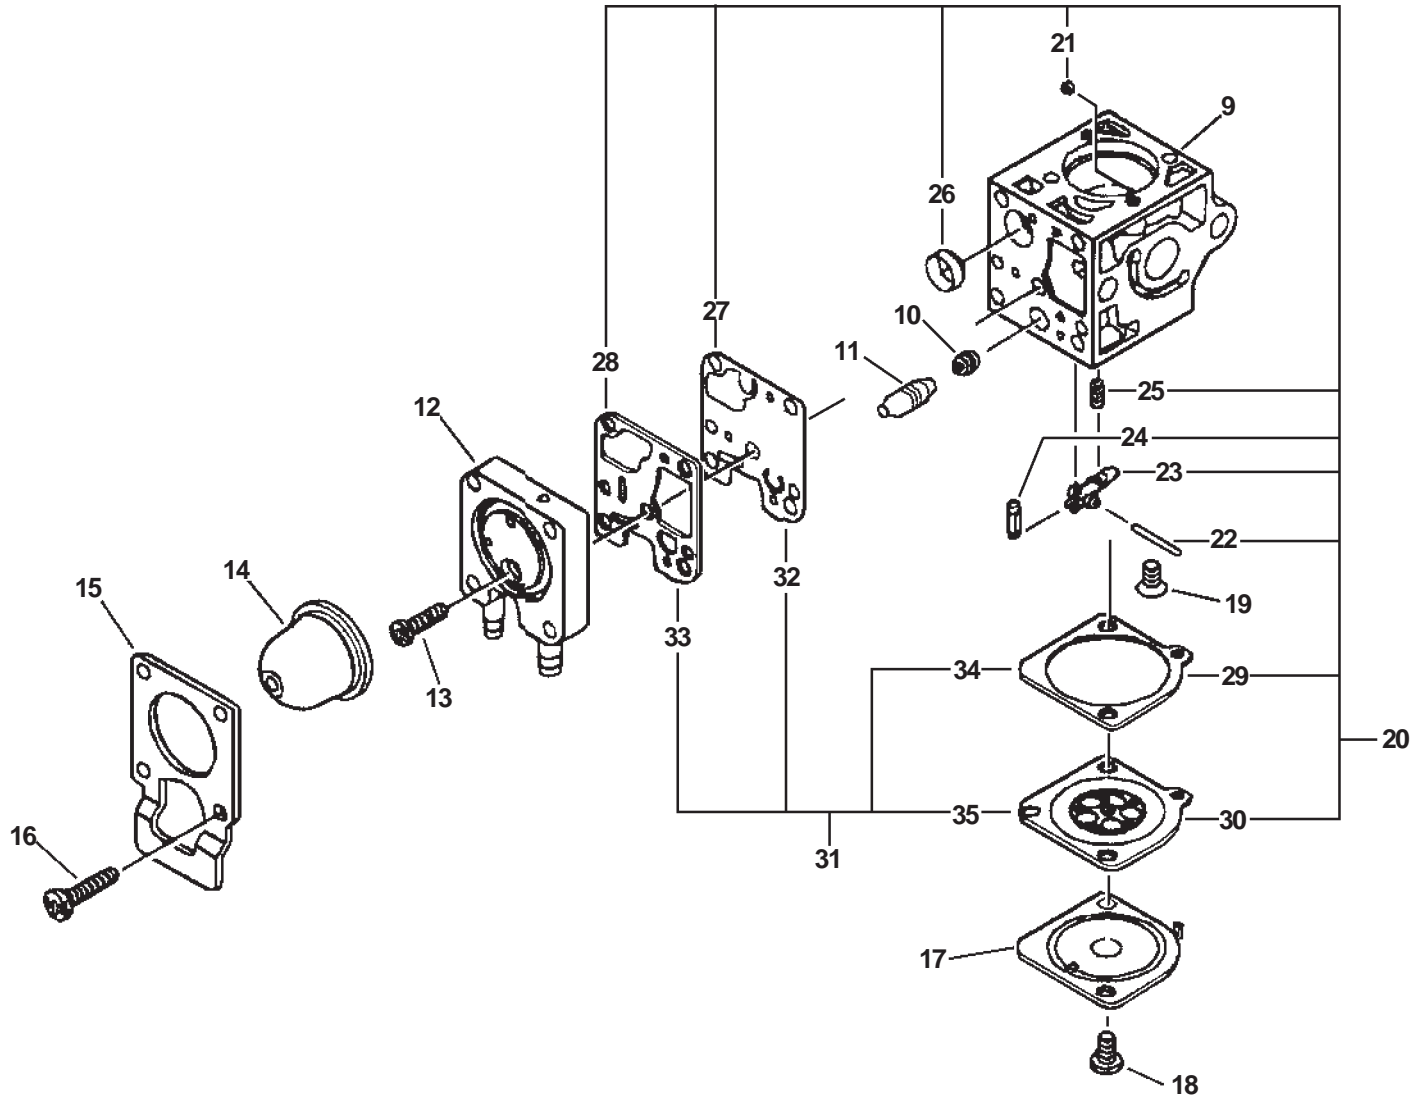

SERIAL NUMBERS:

PE-200: 05001001 - 05032540

PE-200: 07001001 - 07001032

SERIAL NUMBERS:

PE-200: 05001001 - 05032540

PE-200: 07001001 - 07001032

ITEM	PART NUMBER	QTY	DESCRIPTION	REMARKS
	A021000382	1	CARBURETOR -- RB-K66B	SUPERSEDES: A021000380 CARBURETOR -- RB-K66 A021000381 CARBURETOR -- RB-K66A
1	12534413931	3	SCREW, ROTOR COVER ASY	
2	P005000690	1	ROTOR COVER ASY	
3	P005000120	1	NUT, CABLE	
4	P005000700	1	SCREW, CABLE ADJUST	
5	P005000180	1	SWIVEL	
6	P005000190	1	E-RING	
7	P005000100	1	SCREW, THROTTLE ADJUST	
8	P005000280	1	O-RING	
9	-----	1	BODY, CARBURETOR	NOT AVAILABLE SEPARATELY
10	P005000570	1	JET	
11	P005000370	1	PLUG KIT	
12	P005000930	1	PRIMER BASE ASY	
13	P005000270	1	SCREW, PRIMER BASE ASY	
14	12538108660	1	PUMP, PRIMING	
15	P005000250	1	RETAINER, PRIMING PUMP	
16	12531061830	4	SCREW, PRIMING PUMP RETAINER	
17	12534252130	1	COVER, DIAPHRAGM	
18	12534452130	2	SCREW, DIAPHRAGM COVER	
19	12533942030	1	SCREW, METERING LEVER PIN	
20	P005000950	1	REPAIR KIT	INCLUDES ITEMS 21-30
21	P005001000	1	ROLLER, GUIDE	
22	-----	1	PIN, METERING LEVER	
23	-----	1	LEVER, METERING	
24	-----	1	VALVE, INLET NEEDLE	
25	-----	1	SPRING, METERING LEVER	
26	-----	1	STRAINER	
27	-----	1	DIAPHRAGM, PUMP	
28	-----	1	GASKET, PUMP	
29	-----	1	GASKET, METERING	
30	-----	1	DIAPHRAGM, METERING	
31	P005000550	1	DIAPHRAGM/GASKET KIT	INCLUDES ITEMS 32-35
32	-----	1	DIAPHRAGM, PUMP	
33	-----	1	GASKET, PUMP	
34	-----	1	GASKET, METERING	
35	-----	1	DIAPHRAGM, METERING