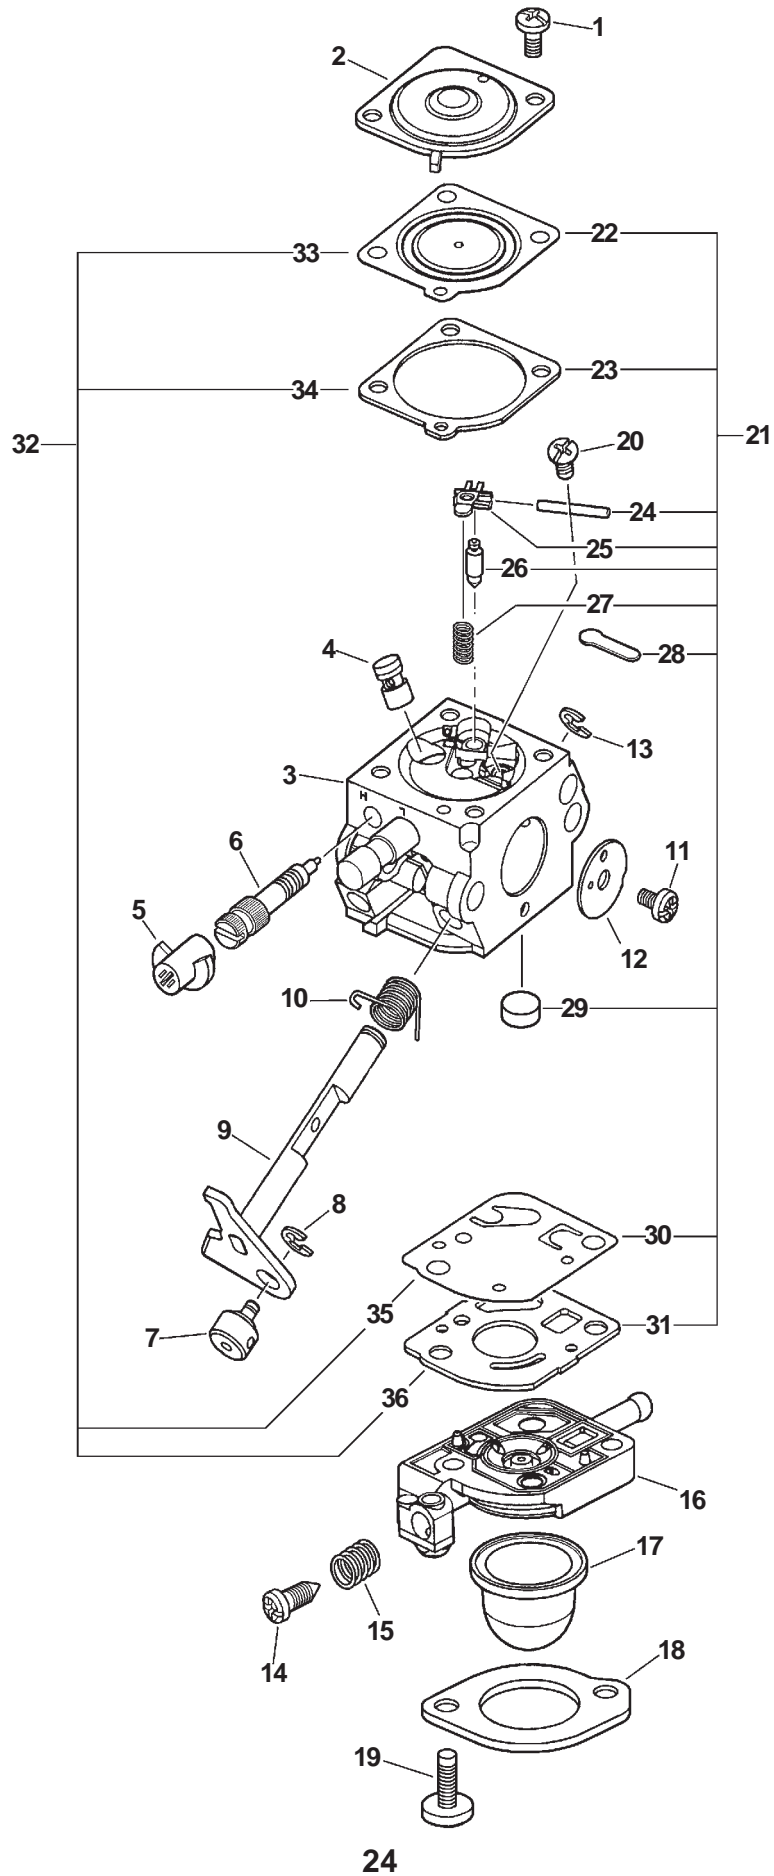

SERIAL NUMBERS: 02001001-02999999

SERIAL NUMBERS: 02001001-02999999

ITEM	PART NUMBER	QTY	DESCRIPTION	REMARKS
	A021000110	1	CARBURETOR--CIU-K58	
1	12534452130	2	SCREW, METERING DIAPHRAGM COVER	
2	12534213210	1	COVER, METERING DIAPHRAGM	
3	-----	1	BODY, CARBURETOR	NOT AVAILABLE SEPARATELY
4	12537613120	1	NOZZLE, CHECK VALVE	
5	12532908560	1	CAP, LIMITER - HIGH SPEED	
6	P005000400	1	NEEDLE - HIGH SPEED	
7	12537242030	1	SWIVEL	
8	12532713930	1	CLIP, SWIVEL	
9	P005000390	1	SHAFT, THROTTLE	
10	12531342030	1	SPRING, THROTTLE RETURN	
11	12531413930	1	SCREW, THROTTLE VALVE	
12	12531649030	1	VALVE, THROTTLE	
13	12532715130	1	CLIP, THROTTLE SHAFT	
14	12533406960	1	SCREW, IDLE ADJUST	
15	12533306960	1	SPRING, IDLE ADJUST	
16	12538313310	1	BASE, PURGE	
17	12538108660	1	PUMP, PURGE	
18	12536311610	1	RETAINER, PURGE PUMP	
19	12531011610	2	SCREW, PURGE BASE	
20	12533942030	1	SCREW, METERING LEVER PIN	
21	P005000580	1	REPAIR KIT	INCLUDES ITEM 22-31
22	-----	1	DIAPHRAGM, METERING	
23	-----	1	GASKET, METERING DIAPHRAGM	
24	-----	1	PIN, METERING ARM	
25	-----	1	LEVER, METERING	
26	-----	1	VALVE, INLET NEEDLE	
27	-----	1	SPRING, METERING LEVER	
28	-----	1	WELCH PLUG	
29	-----	1	STRAINER	
30	-----	1	DIAPHRAGM, FUEL PUMP	
31	-----	1	GASKET, FUEL PUMP	
32	12530313310	1	DIAPHRAGM/GASKET KIT	INCLUDES ITEM 33-36
33	-----	1	DIAPHRAGM, METERING	
34	-----	1	GASKET, METERING DIAPHRAGM	
35	-----	1	DIAPHRAGM, FUEL PUMP	
36	-----	1	GASKET, FUEL PUMP