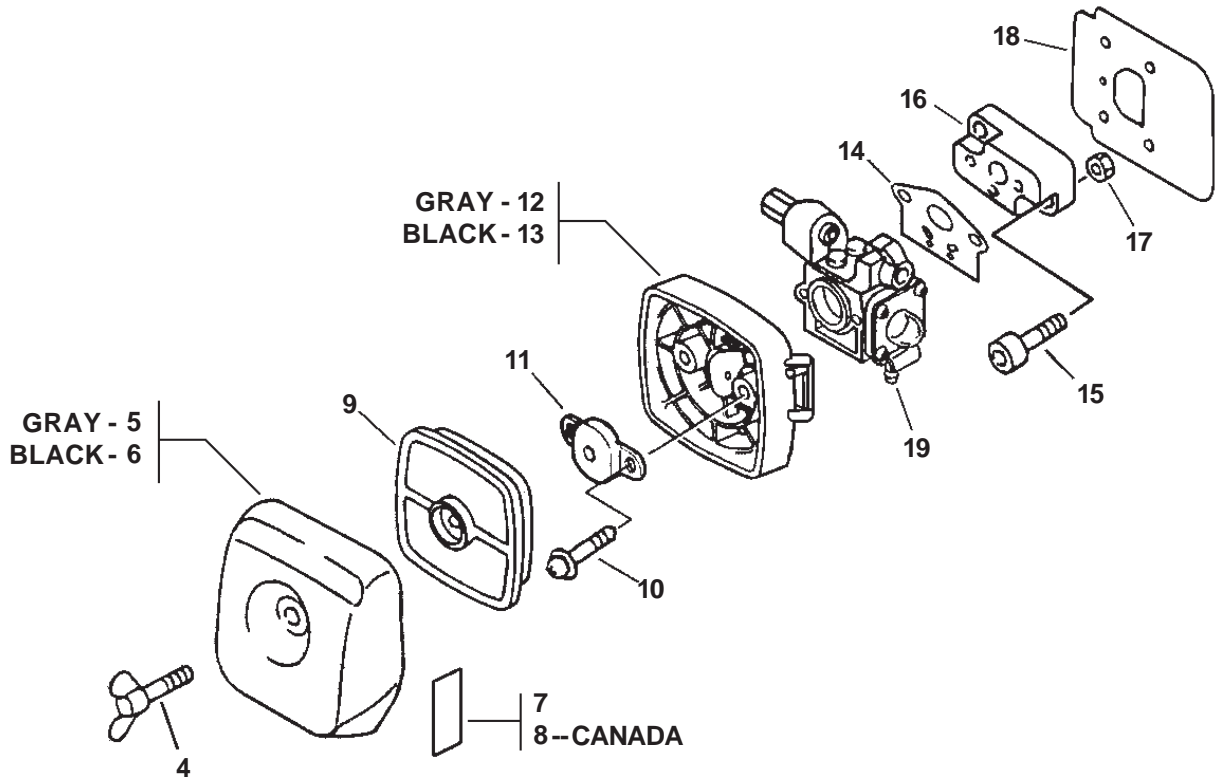

SERIAL NUMBERS: 02001001-02999999

GASKET KIT

23

SERIAL NUMBERS: 02001001-02999999

ITEM	PART NUMBER	QTY	DESCRIPTION	REMARKS
1	21041752730	1	WING BOLT	
2	13031306563	1	LID, AIR CLEANER	
3	89012106360	1	LABEL, CHOKE	
4	13031054130	1	FILTER, AIR	
5	90024205065	2	SCREW 5X65	
6	12901152730	1	PLATE, PREVENT	
7	P021001500	1	CASE, AIR CLEANER	
8	A021000110	1	CARBURETOR -- CIU-K58	
★ 9	13001642031	1	GASKET, INTAKE	
10	90023805020	2	SCREW 5X20	
11	13001742031	1	INSULATOR, INTAKE	
12	90050000005	2	NUT 5	
★ 13	13001042032	1	SHIELD, CYLINDER	
★ 14	V104000100	1	SHIELD, MUFFLER	
15	A300000140	1	MUFFLER	
16	V150000371	1	PLATE, EYE	
17	V347000000	4	WASHER, CONICAL	
18	90010505055	2	BOLT 5X55	
19	14586240630	1	SCREEN, MUFFLER	
20	V104000360	1	GASKET, EXHAUST	
21	A313000130	1	GUIDE, EXHAUST	
22	9136704010	5	SCREW 4X10	

★ Also Included In GASKET KIT

23	P021001591	1	GASKET KIT	
----	------------	---	------------	--

SERIAL NUMBERS: 05001001-10999999

GASKET KIT

- 1 - S/N: 05001001-05999999
07001001-07999999
- 2 - S/N: 08001001-08999999
10001001-10999999
- 3 - S/N: 09001001-09999999