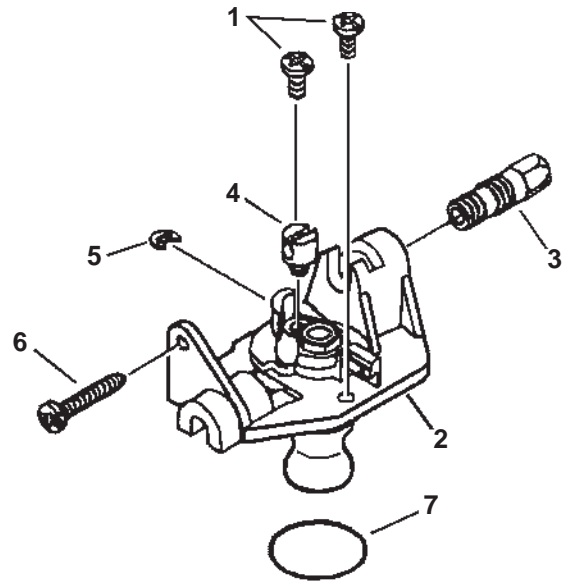

SERIAL NUMBERS:

PE-200: 05044754 - 05999999

PE-200: 07001033 - 07999999

SERIAL NUMBERS:

PE-200: 05044754 - 05999999

PE-200: 07001033 - 07999999

ITEM	PART NUMBER	QTY	DESCRIPTION	REMARKS
	A021000721	1	CARBURETOR--RB-K70A	
1	12534413931	3	SCREW, ROTOR COVER ASY	
2	P005001620	1	ROTOR COVER ASY	
3	P005001330	1	SCREW, CABLE ADJUST	
4	P005001240	1	SWIVEL	
5	P005000190	1	E-RING	
6	P005000100	1	SCREW, THROTTLE ADJUST	
7	P005000280	1	O-RING	
8	-----	1	BODY, CARBURETOR	NOT AVAILABLE SEPARATELY
9	P005001260	1	NEEDLE - HIGH SPEED	
10	P005001270	1	PLUG	
11	P005000930	1	PRIMER BASE ASY	
12	P005000270	1	SCREW, PRIMER BASE ASY	
13	12538108660	1	PUMP, PRIMING	
14	P005000250	1	RETAINER, PRIMING PUMP	
15	12531061830	4	SCREW, PRIMING PUMP RETAINER	
16	12534252130	1	COVER, DIAPHRAGM	
17	12534452130	2	SCREW, DIAPHRAGM COVER	
18	12533942030	1	SCREW, METERING LEVER PIN	
19	P005000950	1	REPAIR KIT	INCLUDES ITEMS 20-29
20	P005001000	1	ROLLER, GUIDE	
21	-----	1	PIN, METERING LEVER	
22	-----	1	LEVER, METERING	
23	-----	1	VALVE, INLET NEEDLE	
24	-----	1	SPRING, METERING LEVER	
25	-----	1	STRAINER	
26	-----	1	DIAPHRAGM, PUMP	
27	-----	1	GASKET, PUMP	
28	-----	1	GASKET, METERING	
29	-----	1	DIAPHRAGM, METERING	
30	P005000550	1	DIAPHRAGM/GASKET KIT	INCLUDES ITEMS 31-34
31	-----	1	DIAPHRAGM, PUMP	
32	-----	1	GASKET, PUMP	
33	-----	1	GASKET, METERING	
34	-----	1	DIAPHRAGM, METERING