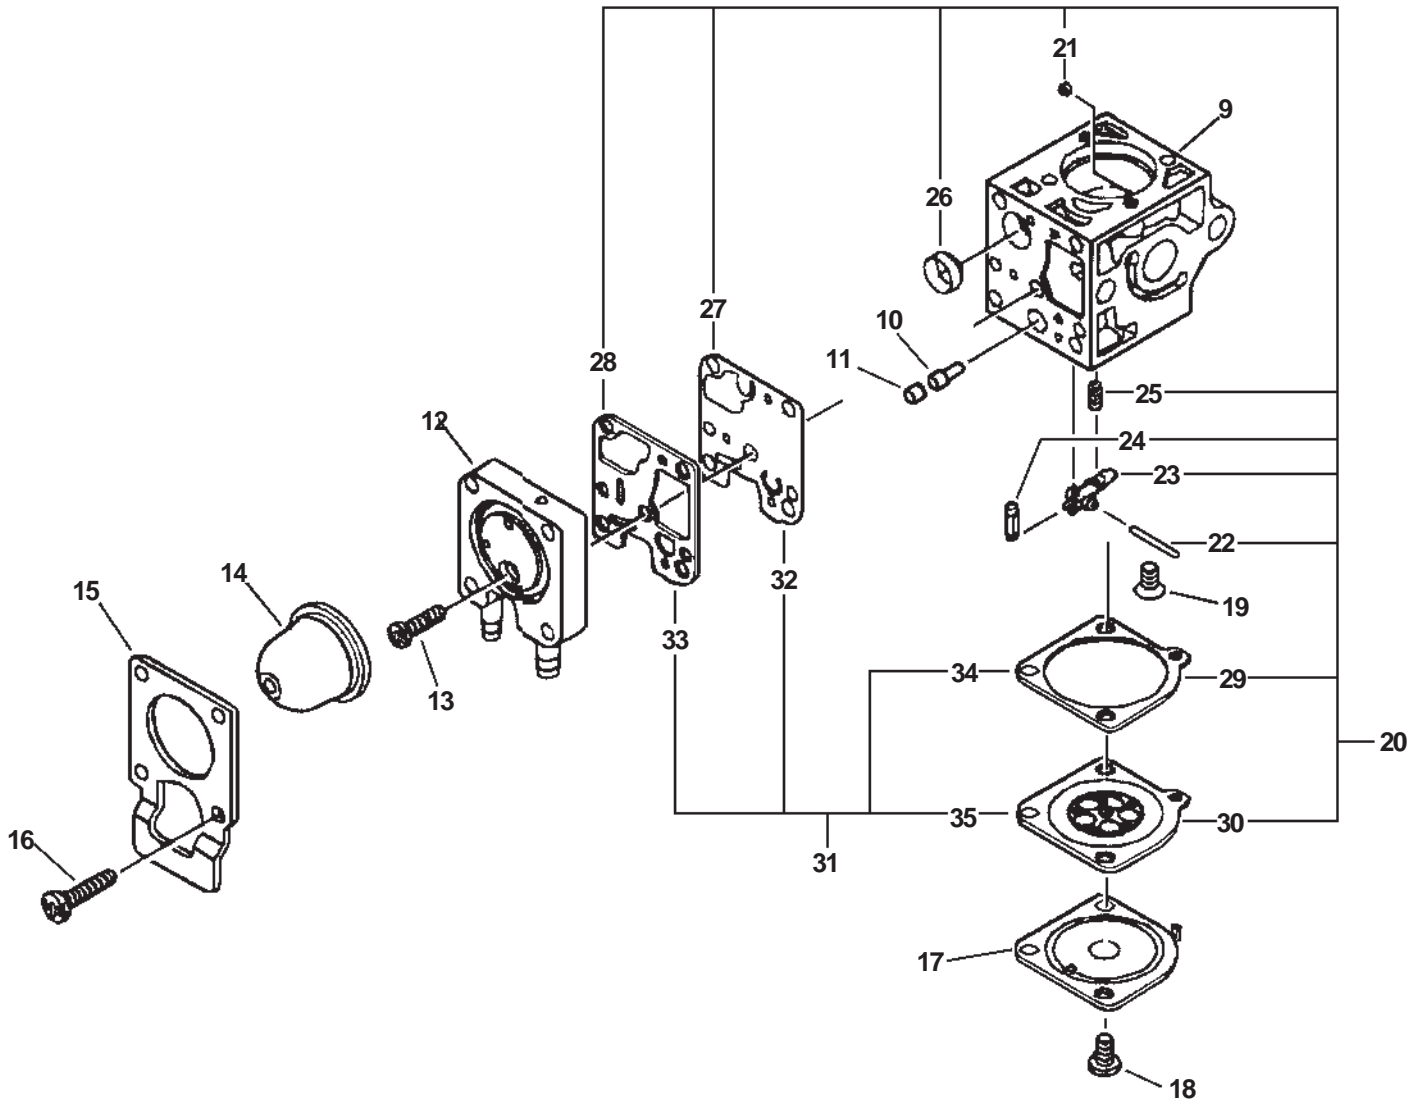

SERIAL NUMBERS: 08001001-10999999

SERIAL NUMBERS: 08001001-10999999

ITEM	PART NUMBER	QTY	DESCRIPTION	REMARKS
	A021000740	1	CARBURETOR --RB-K75	
1	12534413931	3	SCREW, ROTOR COVER ASY	
2	P005001320	1	ROTOR COVER ASY	
3	P005001330	1	SCREW, CABLE ADJUST	
4	12534452130	1	SCREW, ROTOR COVER	
5	P005001240	1	SWIVEL	
6	P005000190	1	E-RING	
7	P005000100	1	SCREW, THROTTLE ADJUST	
8	P005000280	1	O-RING	
9	-----	1	BODY, CARBURETOR	NOT AVAILABLE SEPARATELY
10	P005001260	1	NEEDLE - HIGH SPEED	
11	P005001270	1	PLUG	
12	P005000930	1	PRIMER BASE ASY	
13	P005000270	1	SCREW, PRIMER BASE ASY	
14	12538108660	1	PUMP, PRIMING	
15	P005000250	1	RETAINER, PRIMING PUMP	
16	P005001900	4	SCREW, PRIMING PUMP RETAINER	
17	12534252130	1	COVER, DIAPHRAGM	
18	12534452130	2	SCREW, DIAPHRAGM COVER	
19	12533942030	1	SCREW, METERING LEVER PIN	
20	P005001670	1	REPAIR KIT	INCLUDES ITEMS 21-30
21	P005001000	1	ROLLER, GUIDE	
22	-----	1	PIN, METERING LEVER	
23	-----	1	LEVER, METERING	
24	-----	1	VALVE, INLET NEEDLE	
25	-----	1	SPRING, METERING LEVER	
26	-----	1	STRAINER	
27	-----	1	DIAPHRAGM, PUMP	
28	-----	1	GASKET, PUMP	
29	-----	1	GASKET, METERING	
30	-----	1	DIAPHRAGM, METERING	
31	P005001660	1	DIAPHRAGM/GASKET KIT	INCLUDES ITEMS 32-35
32	-----	1	DIAPHRAGM, PUMP	
33	-----	1	GASKET, PUMP	
34	-----	1	GASKET, METERING	
35	-----	1	DIAPHRAGM, METERING