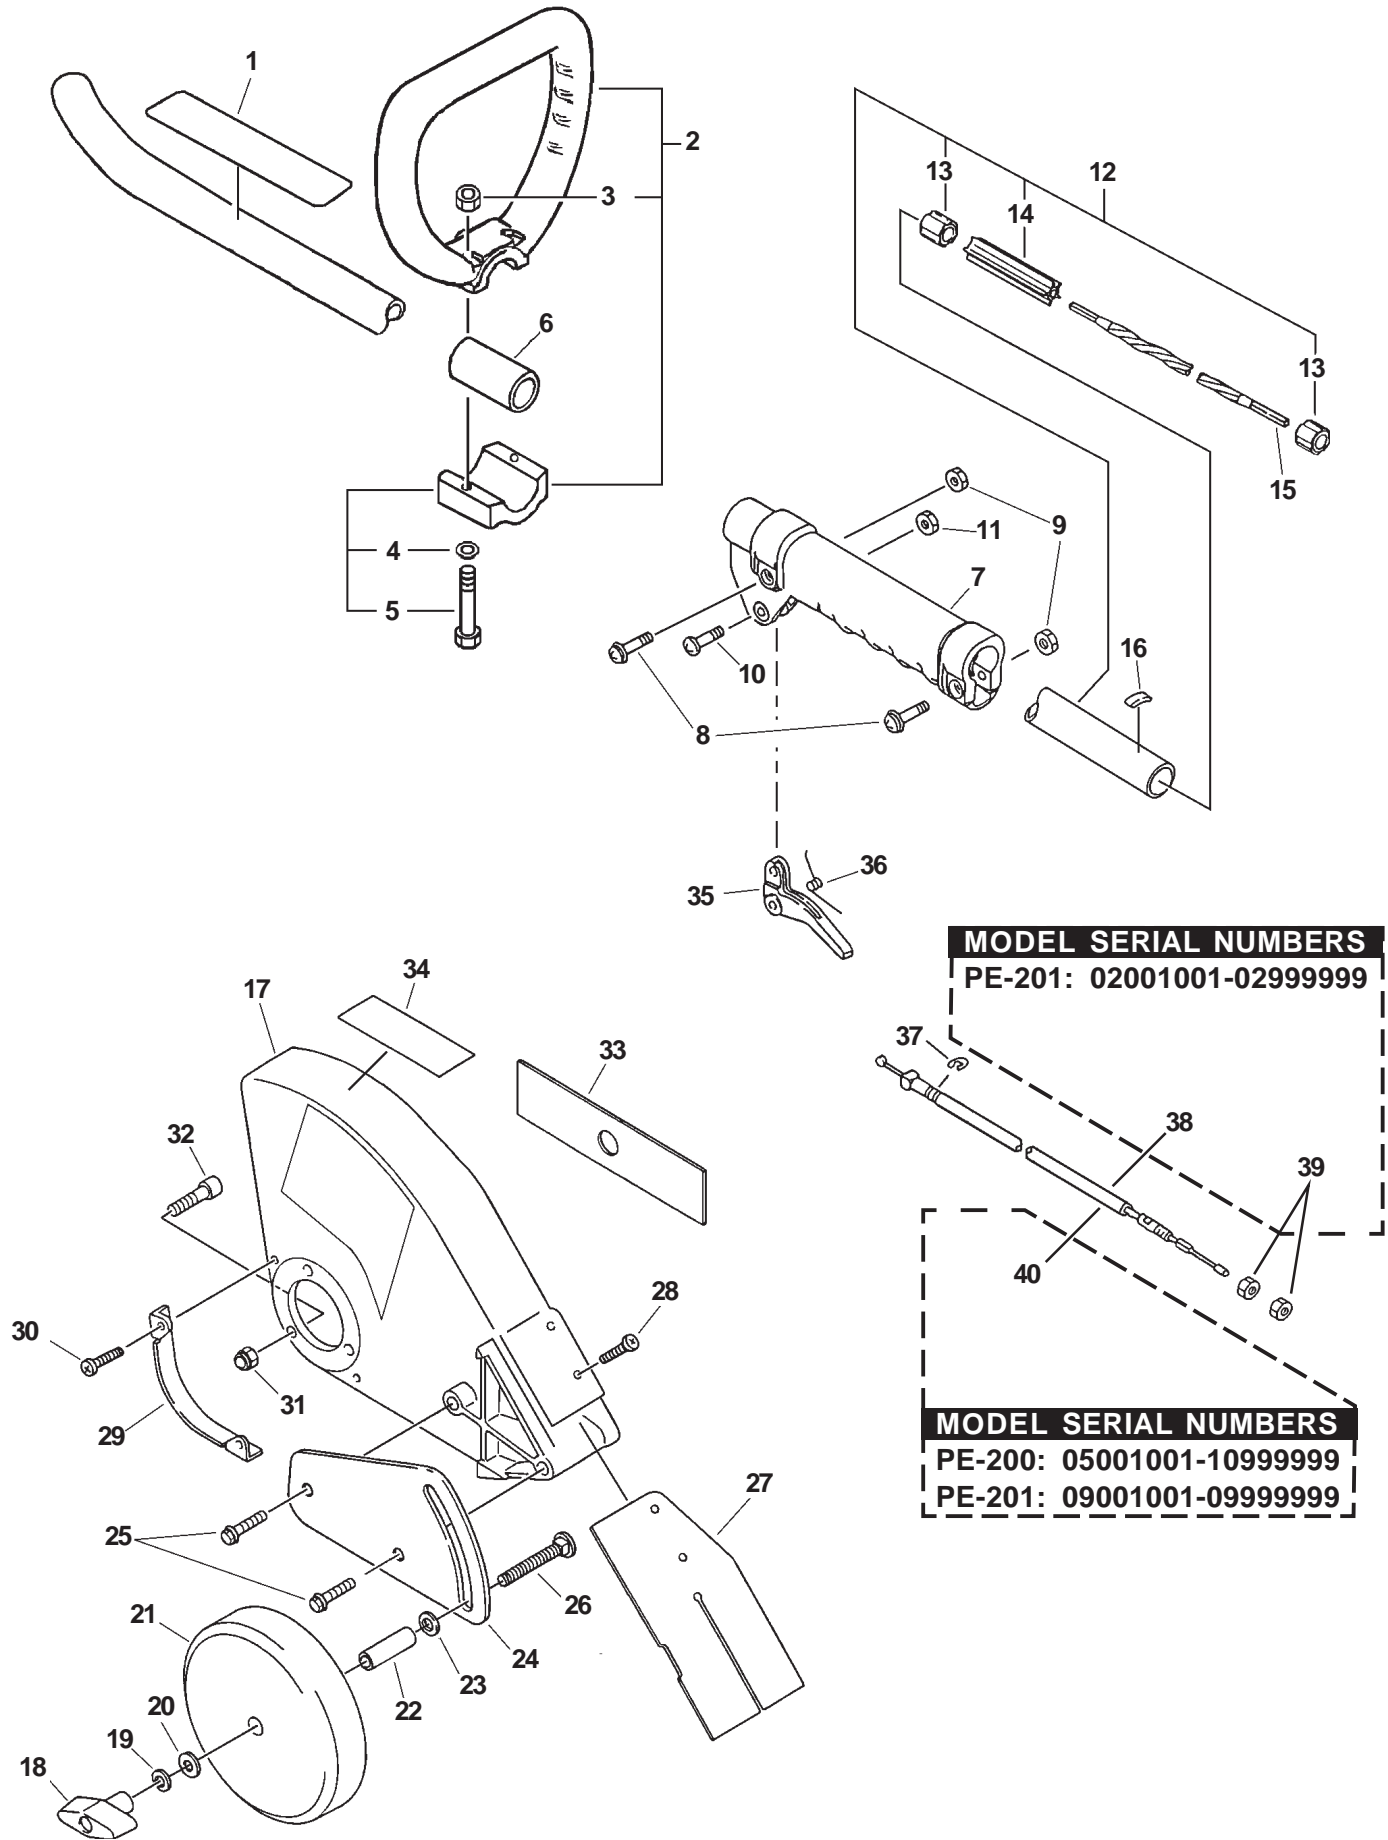

★ Also Included In GASKET KIT

SERIAL NUMBERS: ALL

MODEL SERIAL NUMBERS
PE-201: 02001001-02999999

MODEL SERIAL NUMBERS
PE-200: 05001001-10999999
PE-201: 09001001-09999999

SERIAL NUMBERS: ALL

ITEM	PART NUMBER	QTY	DESCRIPTION	REMARKS
1	89016025560	1	LABEL, CAUTION	
2	35120108930	1	LOOP HANDLE ASY	INCLUDES ITEMS 3-5
3	90050000005	2	NUT 5	
4	90060000005	2	WASHER 5	
5	90022005040	2	SCREW 5X40	
6	35133008930	1	COLLAR	
7	35121344330	1	GRIP	
8	90024005025	2	SCREW 5X25	
9	90050000005	2	NUT 5	
10	17811005330	1	SCREW	
11	90056000005	1	LOCKNUT	
12	61020647730	1	PIPE, MAIN	INCLUDES ITEMS 13-14
13	61024655330	2	STOPPER	
14	61021755330	1	LINER, FLEXIBLE	
15	61001344730	1	DRIVESHAFT, FLEXIBLE	
16	89015204930	1	LABEL, ALIGNMENT	
17	69901052830	1	SHIELD, BLADE	
18	17811355330	1	WING NUT	
19	90060500008	1	SPRING WASHER 8	
20	90060200008	1	WASHER 8	
21	C730000030	1	WHEEL 6X1.5	
22	30242452630	1	COLLAR 12	
23	90060200010	1	WASHER 10	
24	30202955332	1	BRACKET, WHEEL	
25	90008000100	2	SCREW 8	
26	61025055330	1	BOLT	
27	69901755330	1	SHIELD, BLADE	
28	90008000200	2	SCREW 4X20	
29	69902552630	1	PLATE, PROTECTION	
30	90008000300	2	SCREW 4X16	
31	90056250005	3	LOCKNUT 5	
32	90016205022	3	BOLT 5X22	
33	69601552632	1	CUTTER BLADE - 2 PER PACKAGE	
34	89016052631	1	LABEL, CAUTION	
35	C450000070	1	TRIGGER, THROTTLE	
36	17804306930	1	SPRING, THROTTLE RETURN	
37	90070000005	1	E-RING 5	
<u>MODEL PE-201 SERIAL NUMBERS: 02001001-02999999</u>				
38	17800144430	1	CABLE, THROTTLE	
39	90050200006	2	NUT 6	
<u>MODELS PE-200 & 201 SERIAL NUMBERS: 05001001-10999999</u>				
40	V430000671	1	CABLE, THROTTLE	