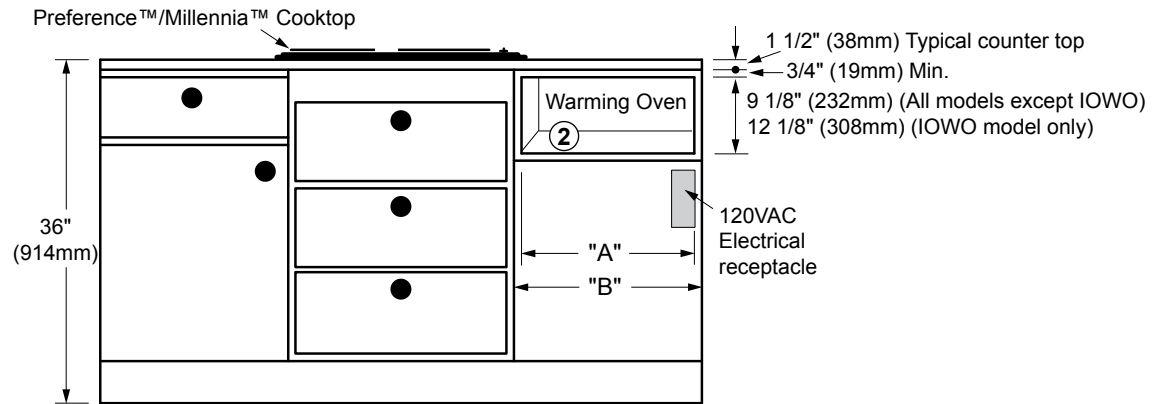

# COMBINATION INSTALLATIONS

**PREFERENCE™ / MILLENNIA™ COOKTOP WITH WARMING OVEN**

Models	"A" Cabinet Cutout Width	"B" Min. Cabinet Width	Oven Overlays
24"	22 1/2" (572mm)	24" (610mm)	3/4" (19mm) Each Side; 1/2" (13mm) Top; 1/2" (13mm) Bottom
27"	25 1/2" (648mm)	27" (686mm)	
30"		30" (762mm)	
36"	34 3/8" (873mm)	36" (914mm)	
IOWO24	22 9/16" (573mm)	27" (686mm)	N/A

 **NOTES:**

1. **24" (610mm) minimum interior cabinet depth.**
2. **3/4" (19mm) support platform (flush with cutout).**
3. **1/8" (3mm) minimum clearance to adjacent cabinet doors/drawers.**
4. **For stacked warming ovens, see CI.20.**
5. **The IOWO model cannot be stacked.**