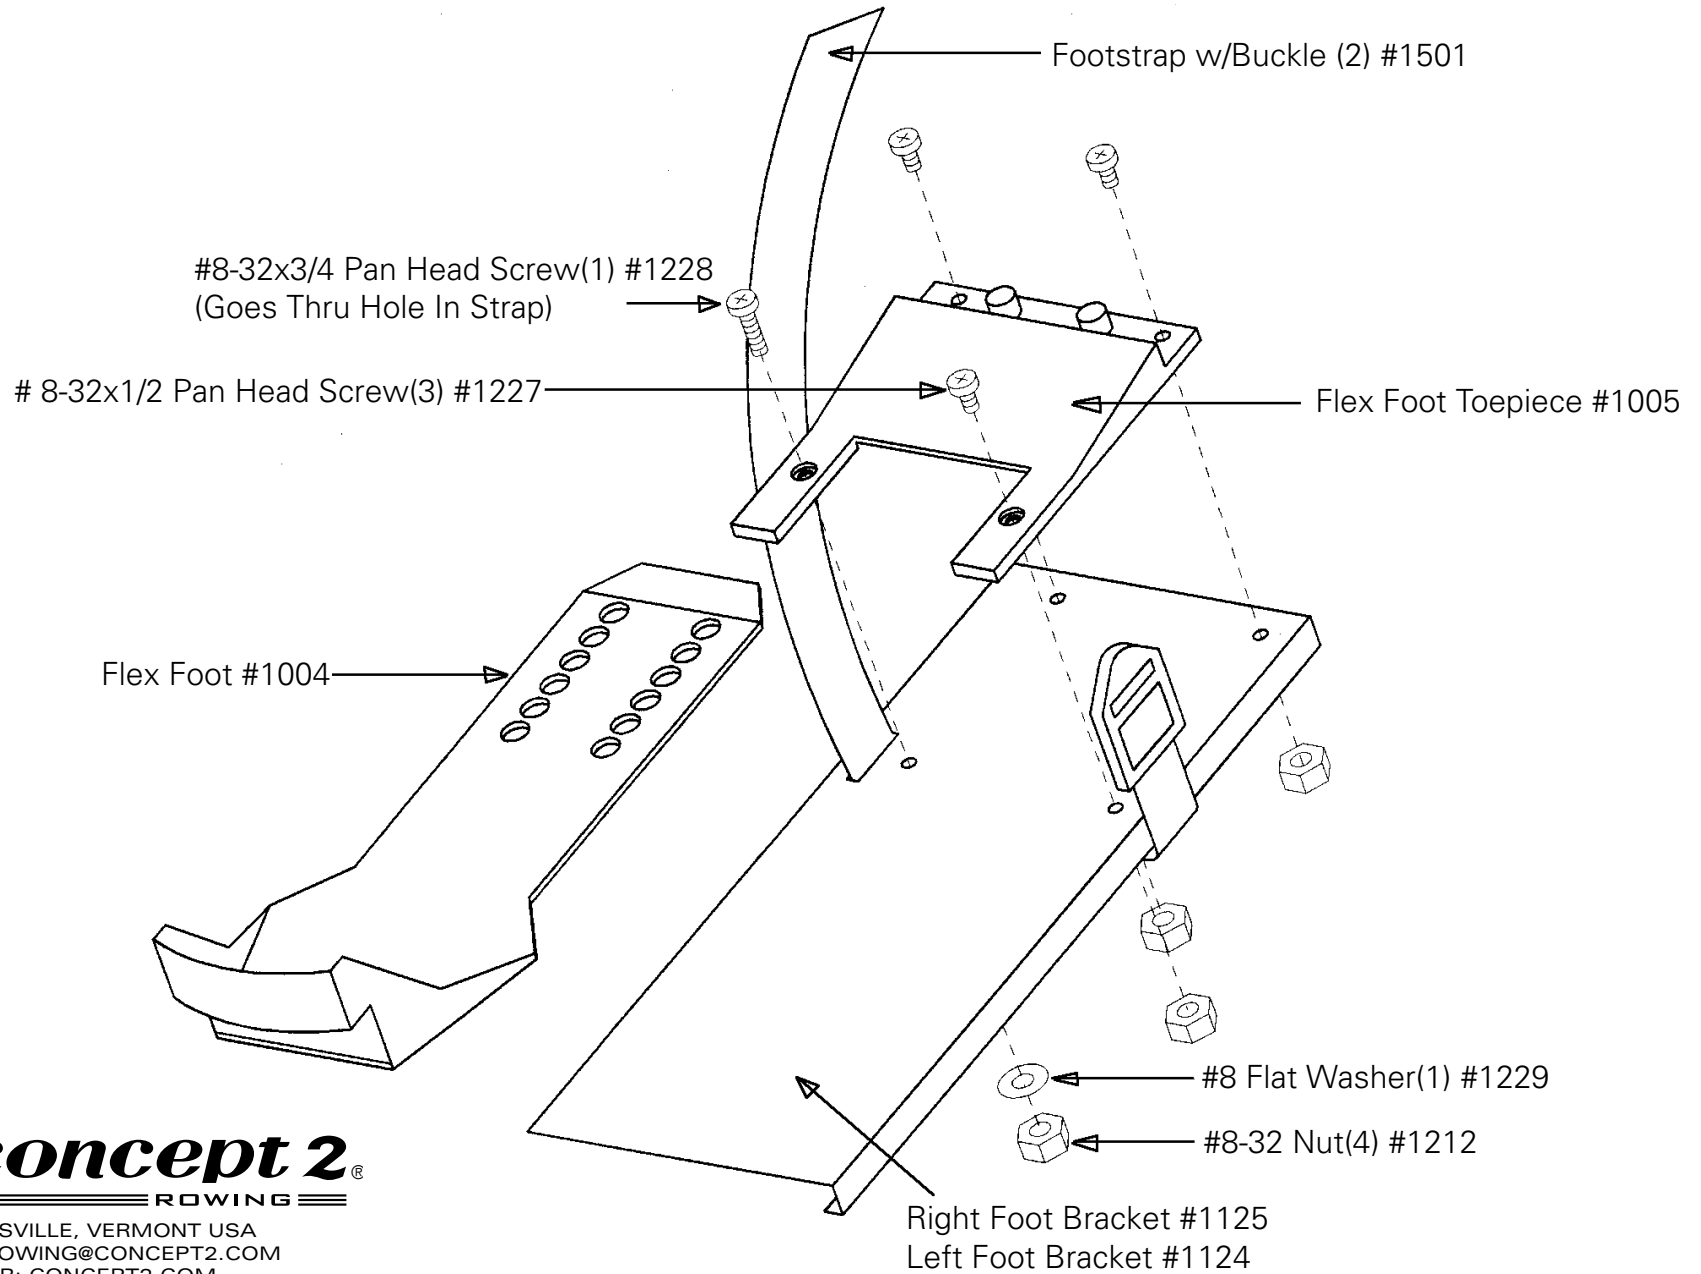

FOOTPLATE/FLEX FOOT ASSEMBLY

For Model C or D Indoor Rowers with serial numbers between 071403 and 011005 or purchased before July 31, 2006.

Right Assembly Shown - Left Is A Mirror Image

MORRISVILLE, VERMONT USA
EMAIL: ROWING@CONCEPT2.COM
WEB: CONCEPT2.COM