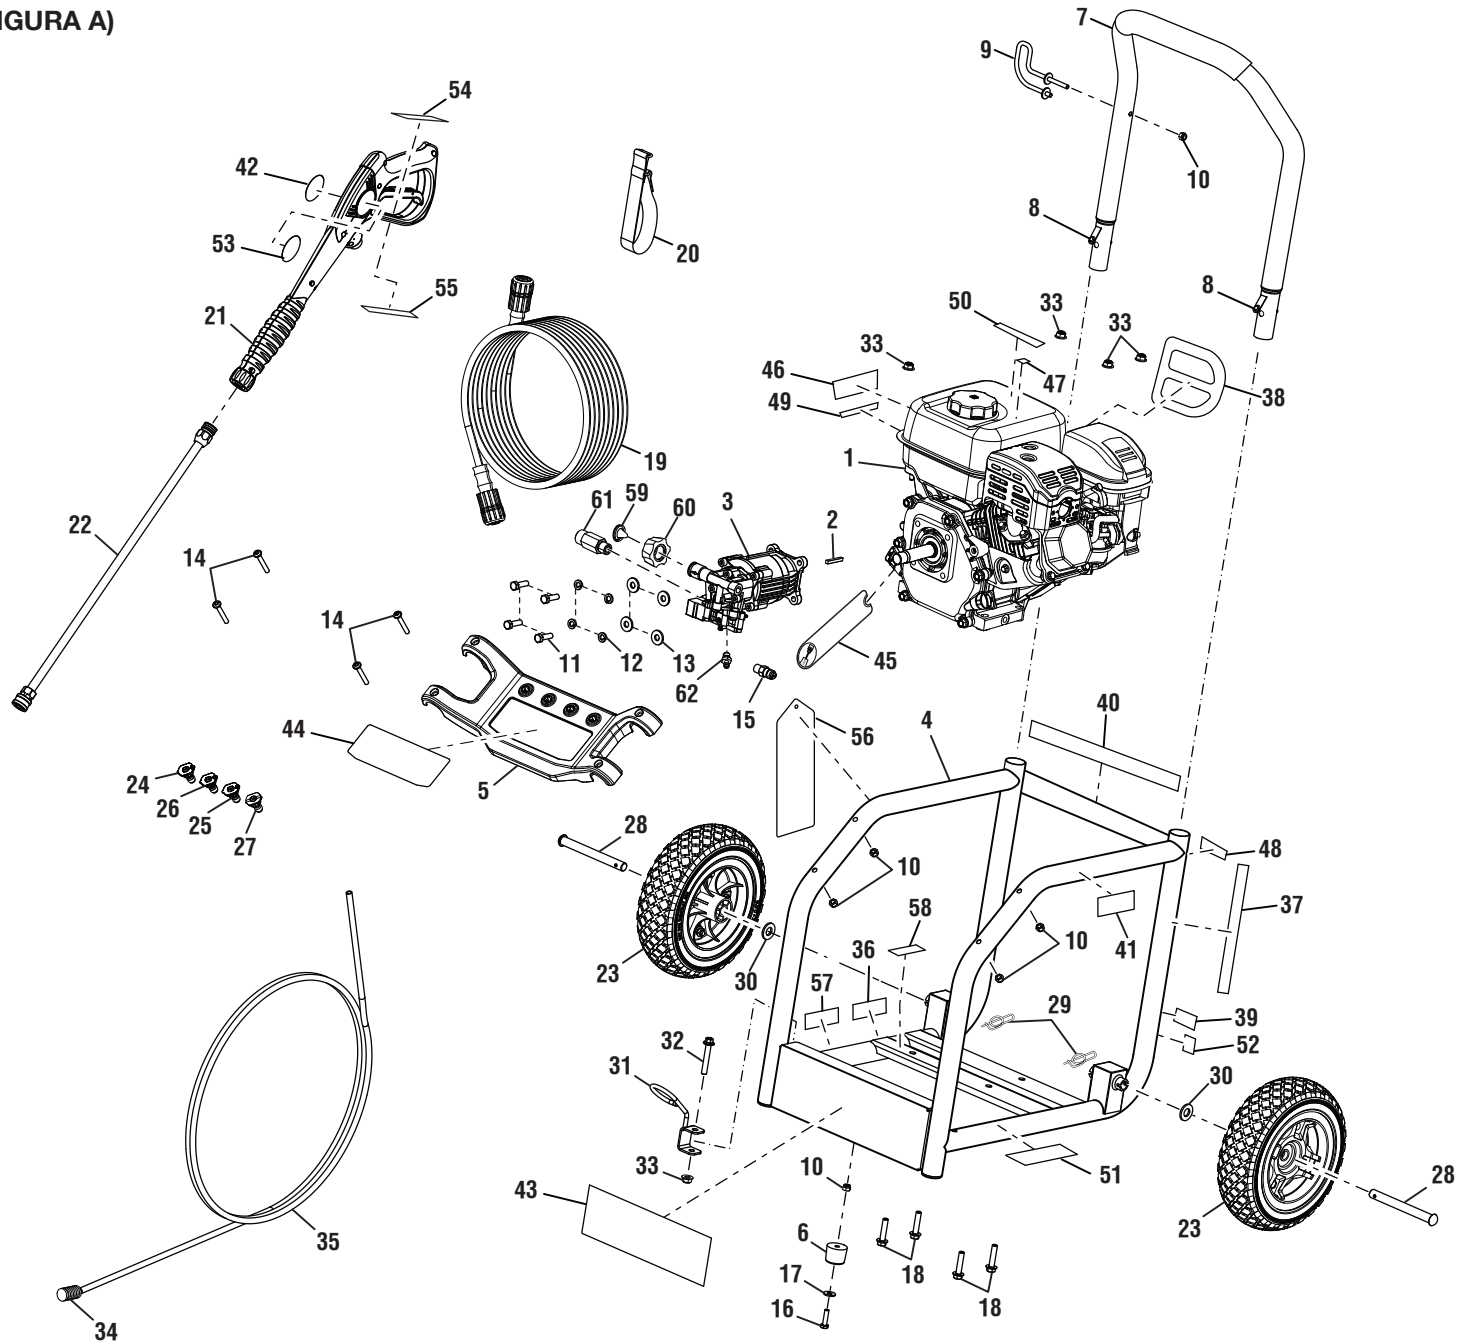

HOMELITE PRESSURE WASHER — MODEL NOS. UT80522/UT80953

FIGURE A
(FIGURE A, FIGURA A)

HOMELITE PRESSURE WASHER – MODEL NOS. UT80522/UT80953

The model number will be found on a label attached to the frame. Always mention the model number in all correspondence regarding your **PRESSURE WASHER** or when ordering replacement parts.

FIGURE A PARTS LIST

KEY PART NO. NUMBER	DESCRIPTION	QTY.	KEY PART NO. NUMBER	DESCRIPTION	QTY.	KEY PART NO. NUMBER	DESCRIPTION	QTY.			
1	309591038	Engine	1	23	308451018	Wheel Assembly (10 in. x 3 in.)	2	46	940894001	Danger Label.....	1
2	678041002	Output Shaft Key (3/16 x 35 mm) ...	1	24	308697013	Nozzle, 0°	1	47	940872001	E85 Label	1
3	308418004	Pump.....	1	25	308700013	Nozzle 40°	1	48	940324014	Homelite Inquiries Label	1
4	308582026	Main Frame	1	26	308699013	Nozzle 25°	1	49	940803018	Emc Compliance Label.....	1
5	518790009	Nozzle Holder.....	1	27	308706006	Soap Nozzle.....	1	50	940899001	No Oil To Gas Label	1
6	561307003	Rubber Foot	1	28	620599014	Axle	2	51	940947003	Combustion Label.....	1
7	308638023	Handle Assembly (Inc. Key No. 8)...	1	29	678899001	Hitch Pin.....	2	52	941494006	Fuel Label.....	1
8	308421001	Lock Button w/Spring Clip.....	2	30	638275002	Washer (1/2 in.)	2	53	940748006	Trigger Handle Warning Label (French and Spanish)	1
9	308316002	Wand Holder (Upper)	1	31	678243008	Wand Holder (Lower)	1	54	940654137	Warning Label (English).....	1
10	678016006	Lock Nut (1/4-20)	6	32	661505003	Bolt (M8 x 50 mm, Flange Hd.)	1	55	940897001	Wand Label (Max Rating).....	1
11	661557011	Bolt (5/16-24 x 27 mm, Hex Hd.)	4	33	678774001	Lock Nut (M8 x 1.25).....	5	56	940473002	Danger Hangtag.....	1
12	638678001	Lock Washer (5/16 in.)	4	34	518391001	Filter	1	57	940517007	Lubricant Label	1
13	638675002	Washer (5/16 in.)	4	35	561399003	Chemical Siphon Tube	1	58	940871002	Dip Stick Label.....	1
14	661503013	Screw (1/4-20 x 2.0 in., Torx)	4	36	940617071	Pump Start Label	1	59	308662001	Filter Screen	1
15	678169004	Thermal Release Valve.....	1	37	940617072	Engine Start Label.....	1	60	308861003	Inlet Tube.....	1
16	661503001	Bolt (1/4-20 x 1-1/4 in.).....	1	38	940633005	Recoil Label	1	61	308862003	Outlet Tube.....	1
17	638128004	Washer (1/4 in.)	1	39	940647049	Choke Label	1	62	308452002	Detergent Suction Kit.....	1
18	660764002	Bolt (M8 x 40 mm, Hex Flange Hd.)	4	40	940678136	Data Label	1				
19	308835006	Hose.....	1	41	940680027	Hot Surface Label	1		Not Shown:		
20	310801001	Hook and Loop Strap.....	1	42	940705095	Trigger Handle Logo Label.....	1	988000351	Operator's Manual (960957010).....	1	
21	308760019	Trigger Handle.....	1	43	940748005	Homelite Label	1	988000352	Replacement Parts List (961032113)	1	
22	308506006	Extension Wand	1	44	940779038	Performance Label.....	1	988000353	Assembly Guide (960459005)	1	
				45	940889001	Add Oil Label	1