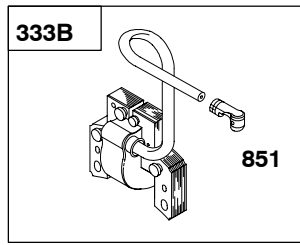

326400

USED BEFORE CODE DATE: 81080100

REF. NO.	PART NO.	DESCRIPTION	REF. NO.	PART NO.	DESCRIPTION	REF. NO.	PART NO.	DESCRIPTION
24	222698s	Key-Flywheel	356	398808	Wire-Stop	507	690584	Insulator
333A	398811	Armature-Magneto (Breaker Ignition) (Used After Code Date 81073100).	356A	690650	Wire-Stop (Used With Magneto Armature, Reference 333A)	507A	66895	Insulator
333B	298968	Armature-Magneto (Breaker Ignition) (Used Before Code Date 81080100).	356B	396585	Wire-Stop (Used on Type No(s). 0643, 0646, 0735.			----- Note ----- 299598 Insulator Used on Type No(s). 0131.
334	691061	Screw (Magneto Armature)	359	691077	Washer (Ground Terminal)	520	691084	Terminal-Ground
340	26018	Spring-Breaker Arm	373	691612	Nut (Ground Terminal)	521	291508	Shield-Cable
343	298060	Condenser	375	298185	Breaker-Ignition	636A	230783	Nut (Starting Switch)
345		Cover-Breaker (NO LONGER AVAILABLE)	415	692882	Plug	639	692913	Gasket-Breaker Box
351	690292	Screw (Ground Terminal)	470	692836	Screw (Breaker Cover)	744	690277	Washer (Breaker Cover)
351A	690295	Screw (Ground Terminal)	484	690294	Screw (Condenser)	851	493880s	Terminal-Spark Plug
						888	690295	Screw (Insulator)
						897	394970	Kit-MAGNETRON® Ignition (Used After Code Date 81080100 and Before Code Date 85012200).
						989B		Stop Switch-Spark Plug (NO LONGER AVAILABLE)

Engine Gasket Set-Reference 358
Carburetor Overhaul Kit-Reference 121

Valve Gasket Set-Reference 1095