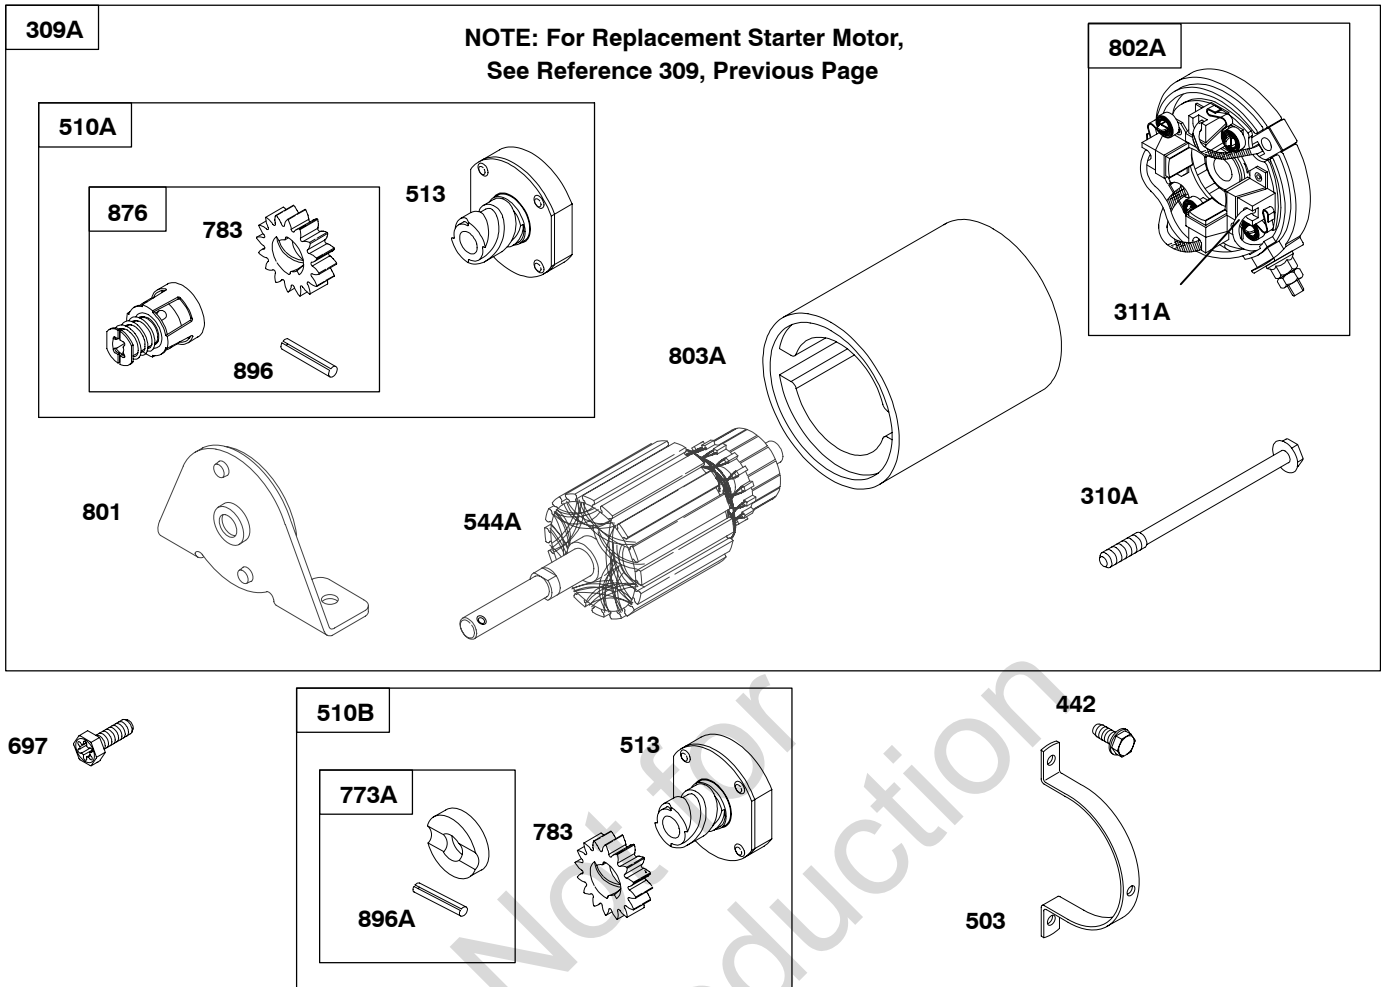

REF. NO.	PART NO.	DESCRIPTION	REF. NO.	PART NO.	DESCRIPTION	REF. NO.	PART NO.	DESCRIPTION
309A		Motor-Starter (For Replacement Starter Motor, See Reference 309, Previous Page)	503	690406	Strap-Starter	801		Cap-Drive (NO LONGER AVAILABLE)
			510A	696540	Drive-Starter	802A	395537	Cap-End
			510B	696535	Drive-Starter	803A	494205	Housing-Starter
			513	692024	Clutch-Drive	876	696539	Kit-Pinion Spring
310A	692329	Screw (Starter Motor) (5" Long)	544A		Armature Starter (NO LONGER AVAILABLE)	896	691641	Pin-Drive Retainer (Copper)
			697	691058	Screw (Drive Cap)	896A	94192	Pin-Drive Retainer (Black)
311A	395538	Brush Set	773A	391462	Retainer			
	442	Screw (Starter Strap)	783	693059	Gear-Pinion			

Engine Gasket Set-Reference 358
Carburetor Overhaul Kit-Reference 121

Valve Gasket Set-Reference 1095