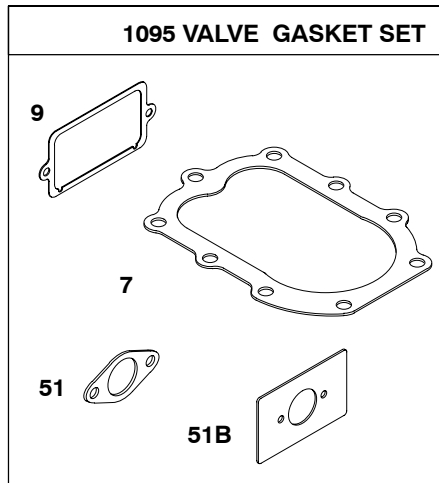

REF. NO.	PART NO.	DESCRIPTION	REF. NO.	PART NO.	DESCRIPTION	REF. NO.	PART NO.	DESCRIPTION
3	691948	Seal-Oil (Magneto Side)	142	691966	Nozzle-Carburetor (Labeled B)	598	270516	Shim-End Play (Camshaft Bearing) (.009 Thick)
7	272166	Gasket-Cylinder Head	150	691610	Gasket-Nozzle			----- Note -----
9	27803s	Gasket-Breather	245	692190	Gasket-Fuel Bowl			270517 Shim-End Play
20A	291675s	Seal-Oil (PTO Side)	338	690270	Gasket-Dipstick			(Camshaft Bearing) (.007 Thick)
51	27381	Gasket-Intake	358	299719	Gasket Set-Engine			270518 Shim-End Play
51A	692214	Gasket-Intake	399	691310	Gasket-Counterweight Cover (Magneto Side)			(Camshaft Bearing) (.005 Thick)
51B	692917	Gasket-Intake	399A	692914	Gasket-Counterweight Cover (PTO Side)	639	692913	Gasket-Breaker Box
94	292681	Kit-Idle Mixture	524	281370s	Seal-Dipstick Tube	883	692236	Gasket-Exhaust
102	692215	Gasket-Carburetor Body	569	691569	Gasket-Engine Base	1095	498540	Gasket Set-Valve
104	691775	Pin-Float Hinge	593	691311	Gasket-Bearing Support	1227	99525s	Valve-High Speed
121	394989	Kit-Carburetor Overhaul (Used After Code Date 81090800).	593A	270513	Gasket-Bearing Support (.015 Thick)			
		----- Note -----			----- Note -----			
		391071 Kit-Carburetor Overhaul (Used Before Code Date 81090900).			270514 Gasket-Bearing Support (.010 Thick)			
127	690627	Plug-Welch			270515 Gasket-Bearing Support (.005 Thick)			
134	394681	Kit-Needle/Seat						

Engine Gasket Set-Reference 358
Carburetor Overhaul Kit-Reference 121

Valve Gasket Set-Reference 1095