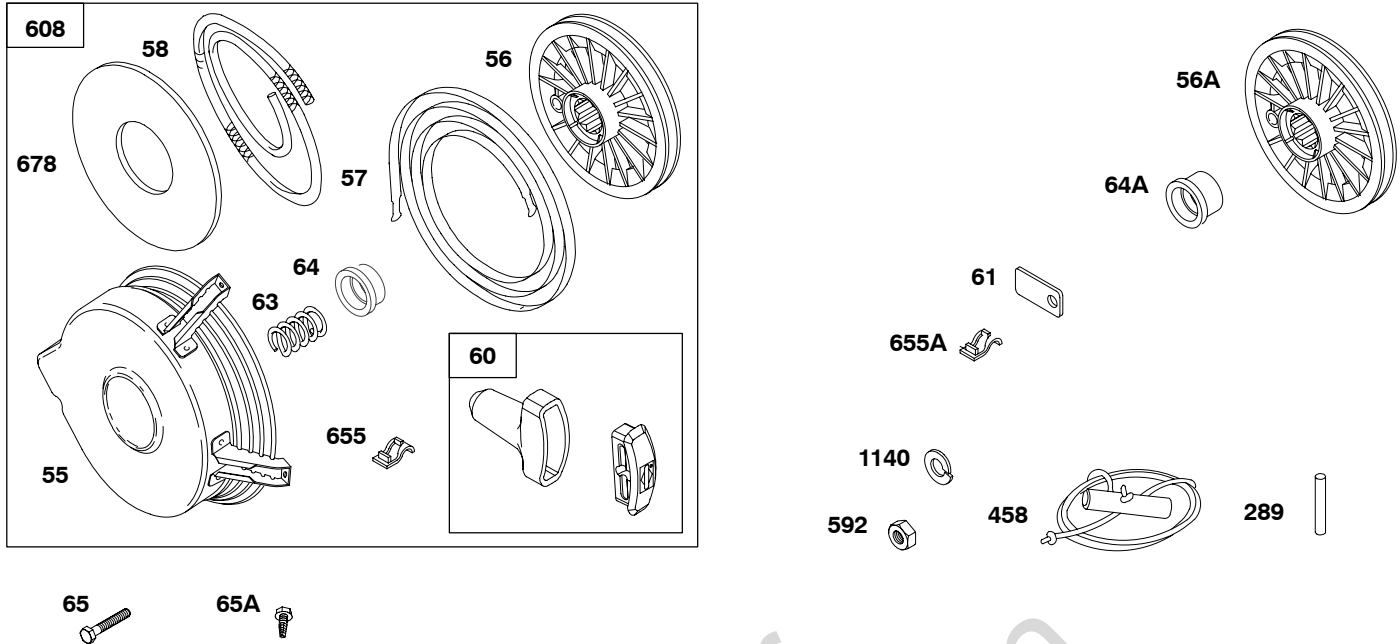

REF. NO.	PART NO.	DESCRIPTION	REF. NO.	PART NO.	DESCRIPTION	REF. NO.	PART NO.	DESCRIPTION	
55	691355	Housing- Rewind Starter (Low Profile)		66574	Rope- Starter (99" Long) (Cut to Required Length) (Use With Metal Pulley)	289	230228s	Pin- Starter Grip	
56	392630	Pulley- Starter (Low Profile)		60	490652	Grip- Starter Rope	458	69932s	Kit- Handle/ Rope
56A	295871	Pulley- Starter (Wide Legs Starter Housing, Includes 63" Rope)	61	68848s	Bumper- Starter Pulley (Wide Legs Starter Housing)	592	690276	Nut (Rewind Starter)	
57	490179	Spring- Rewind Starter	63	690547	Spring- Ratchet Adapter- Ratchet Spring (Low Profile)	608	691958	Starter- Rewind	
58	692188	Rope- Starter (63" Long) (Use With Plastic Pulley)	64			655	691734	Anchor- Rewind Spring	
		----- Note -----				655A	221014	Anchor- Rewind Spring (Wide Legs Starter Housing)	
		695002 Rope- Starter (99" Long) (Cut to Required Length) (Use With Plastic Pulley)	64A	691920	Adapter- Ratchet Spring (Wide Legs Starter Housing)	678	490817	Spacer- Rewind	
		66564 Rope- Starter (63" Long) (Use With Metal Pulley)	65	691693	Screw (Rewind Starter) (3/8" Long)	1140	690286	Washer (Rewind Starter)	
			65A	93254	Screw (Rewind Starter) (7/16" Long)				

Engine Gasket Set-Reference 358
Carburetor Overhaul Kit-Reference 121

Valve Gasket Set-Reference 1095