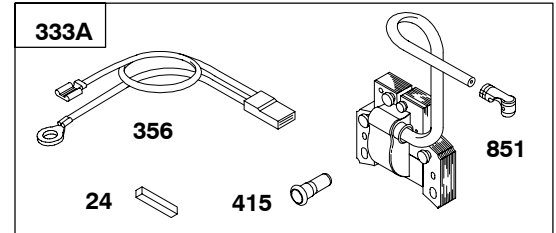

326400

USED BEFORE CODE DATE: 81080100

REF. NO.	PART NO.	DESCRIPTION	REF. NO.	PART NO.	DESCRIPTION	REF. NO.	PART NO.	DESCRIPTION
24	222698s	Key-Flywheel	356	398808	Wire-Stop	507	690584	Insulator
333A	398811	Armature-Magneto (Breaker Ignition) (Used After Code Date 81073100).	356A	690650	Wire-Stop (Used With Magneto Armature, Reference 333A)	507A	66895	Insulator
333B	298968	Armature-Magneto (Breaker Ignition) (Used Before Code Date 81080100).	356B	396585	Wire-Stop (Used on Type No(s). 0643, 0646, 0735.			----- Note ----- 299598 Insulator Used on Type No(s). 0131.
334	691061	Screw (Magneto Armature)	359	691077	Washer (Ground Terminal)	520	691084	Terminal-Ground
340	26018	Spring-Breaker Arm	373	691612	Nut (Ground Terminal)	521	291508	Shield-Cable
343	298060	Condenser	375	298185	Breaker-Ignition	636A	230783	Nut (Starting Switch)
345		Cover-Breaker (NO LONGER AVAILABLE)	415	692882	Plug	639	692913	Gasket-Breaker Box
351	690292	Screw (Ground Terminal)	470	692836	Screw (Breaker Cover)	744	690277	Washer (Breaker Cover)
351A	690295	Screw (Ground Terminal)	484	690294	Screw (Condenser)	851	493880s	Terminal-Spark Plug
						888	690295	Screw (Insulator)
						897	394970	Kit-MAGNETRON® Ignition (Used After Code Date 81080100 and Before Code Date 85012200).
						989B		Stop Switch-Spark Plug (NO LONGER AVAILABLE)

Engine Gasket Set-Reference 358
Carburetor Overhaul Kit-Reference 121

Valve Gasket Set-Reference 1095