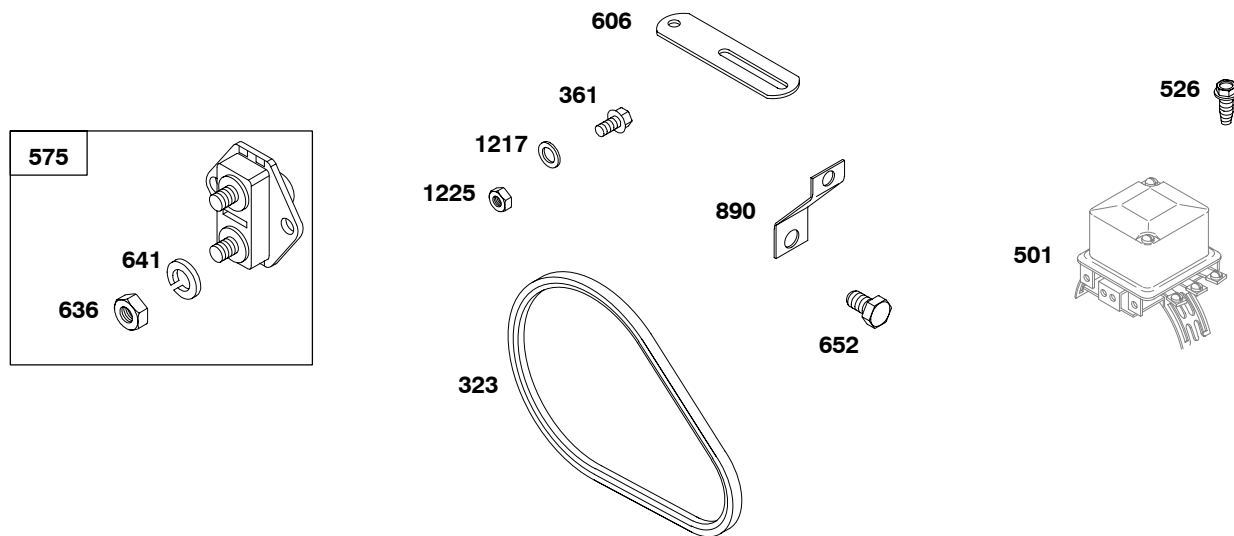

Engine Gasket Set-Reference 358
Carburetor Overhaul Kit-Reference 121

Valve Gasket Set-Reference 1095

REF. NO.	PART NO.	DESCRIPTION	REF. NO.	PART NO.	DESCRIPTION	REF. NO.	PART NO.	DESCRIPTION
66	393127s	Clutch-Starter	69	690271	Washer (Starter Clutch)	71	691359	Cover-Ratchet Screw (Starter Clutch)
66A	399671	Clutch-Starter (Sealed)	69A	690260	Washer (Starter Clutch)	257	690309	Screw (Starter Clutch)
67	690542	Housing-Clutch	69B	690277	Washer (Starter Clutch)			
67A	394897	Housing-Clutch	70	691945	Ratchet-Clutch			
68	691604	Ball-Clutch						

Engine Gasket Set-Reference 358
Carburetor Overhaul Kit-Reference 121

Valve Gasket Set-Reference 1095

REF. NO.	PART NO.	DESCRIPTION	REF. NO.	PART NO.	DESCRIPTION	REF. NO.	PART NO.	DESCRIPTION
323	68898	Belt-Vee (For Low Position Mounting) (35 3/4" Long) ----- Note ----- 68878 Belt-Vee (For High Position Mounting) (36 3/4" Long)	526	690297	Screw (Regulator)	890	221472	Bracket-Support
361	691681	Screw (Starting Switch)	575	692303	Switch-Starting	1217	690282	Washer (Starting Switch)
501		Regulator (Saddle Mount) (Delco Remy Number 1119577) (NO LONGER AVAILABLE)	606	221442	Strap-Adjusting	1225	691029	Nut (Starting Switch)
			636	696198	Nut (Starting Switch) (Terminal)			
			641	691075	Washer (Starting Switch) (Terminal)			
			652	693972	Screw (Support Bracket)			