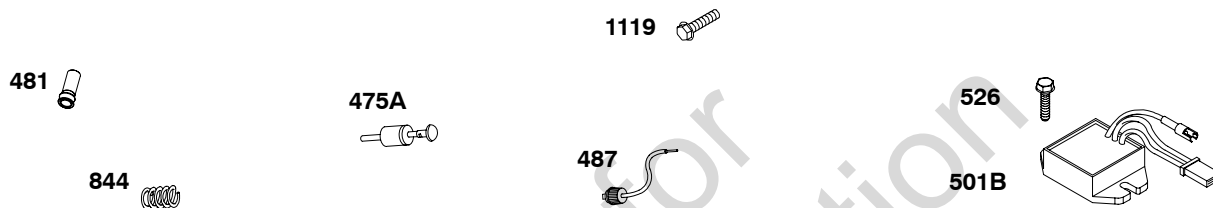

SEE REPAIR INSTRUCTION MANUAL FOR PROPER AMPERAGE OF ALTERNATOR

DUAL CIRCUIT	REGULATED	10 AMP	AC ONLY	DC ONLY
474 	474A 	474C 	474D 	474E
877 	877B 	877C 	877A 	877A
878 	878C 	578A 	578 	

REF. NO.	PART NO.	DESCRIPTION	REF. NO.	PART NO.	DESCRIPTION	REF. NO.	PART NO.	DESCRIPTION
474	696459	Alternator (Dual Circuit)	501B	691185	Regulator (10 Amp)	878	398661	Harness-Wiring
474A	696457	Alternator (Tri-Circuit)	526	690297	Screw (Regulator)	878C	691955	Harness-Alternator (Tri-Circuit)
474C	696458	Alternator (10 Amp) (Key Switch)	578	390867	Wire Assembly	1059	698516	Kit-Screw/Washer (Alternator)
474D	391595	Alternator (AC Only)	578A	692306	Wire Assembly	1119	691183	Screw (Alternator)
474E	696578	Alternator (DC Only)	844	261269	Spring-Diode			
475A	391507	Rectifier	877	393456	Wire/Connector-Alternator (Dual Circuit)			
481	230976	Bushing-Alternator	877A	393814	Wire/Connector-Alternator (DC Only)			
487	390888	Cap-Wire/Fuse	877B	393537	Wire/Connector-Alternator (Tri-Circuit)			
			877C	399916	Wire/Connector-Alternator (10 AMP)			

Engine Gasket Set-Reference 358
Carburetor Overhaul Kit-Reference 121

Valve Gasket Set-Reference 1095