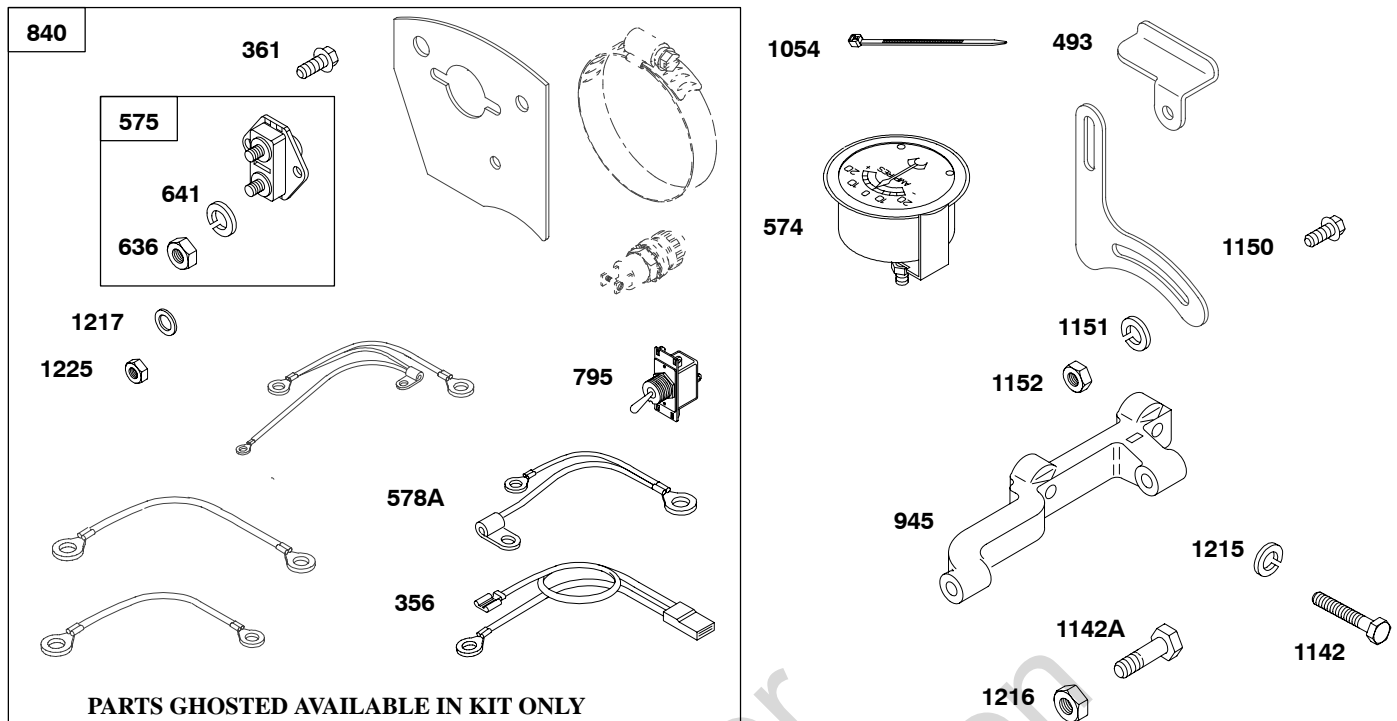

326400

REF. NO.	PART NO.	DESCRIPTION	REF. NO.	PART NO.	DESCRIPTION	REF. NO.	PART NO.	DESCRIPTION
356	398808	Wire-Stop	795	298590	Switch-Toggle	1215	691075	Washer (Starter Bracket)
361	93415	Screw (Starting Switch)	840	298561	Kit-Panel (Generator Panel)	1216	691105	Nut (Starter Bracket)
493		Bracket-Mounting (NO LONGER AVAILABLE)	945	211785	Bracket-Starter Motor	1217	690282	Washer (Starting Switch)
574	295158	Ammeter (Stewart Warner Number 357-W)	1054	280275	Tie-Cable	1225	691029	Nut (Starting Switch)
575	692303	Switch-Starting	1142	690303	Screw (Starter Motor Bracket)			
578A	298582	Wire Assembly	1142A	691614	Screw (Starter Motor Bracket) (1 3/4" Long)			
636	696198	Nut (Starting Switch) (Terminal)	1150	691058	Screw (Adjusting Strap)			
641	691075	Washer (Starting Switch) (Terminal)	1151	690282	Washer (Adjusting Strap)			
			1152	691105	Nut (Adjusting Strap)			

Engine Gasket Set-Reference 358
Carburetor Overhaul Kit-Reference 121

Valve Gasket Set-Reference 1095