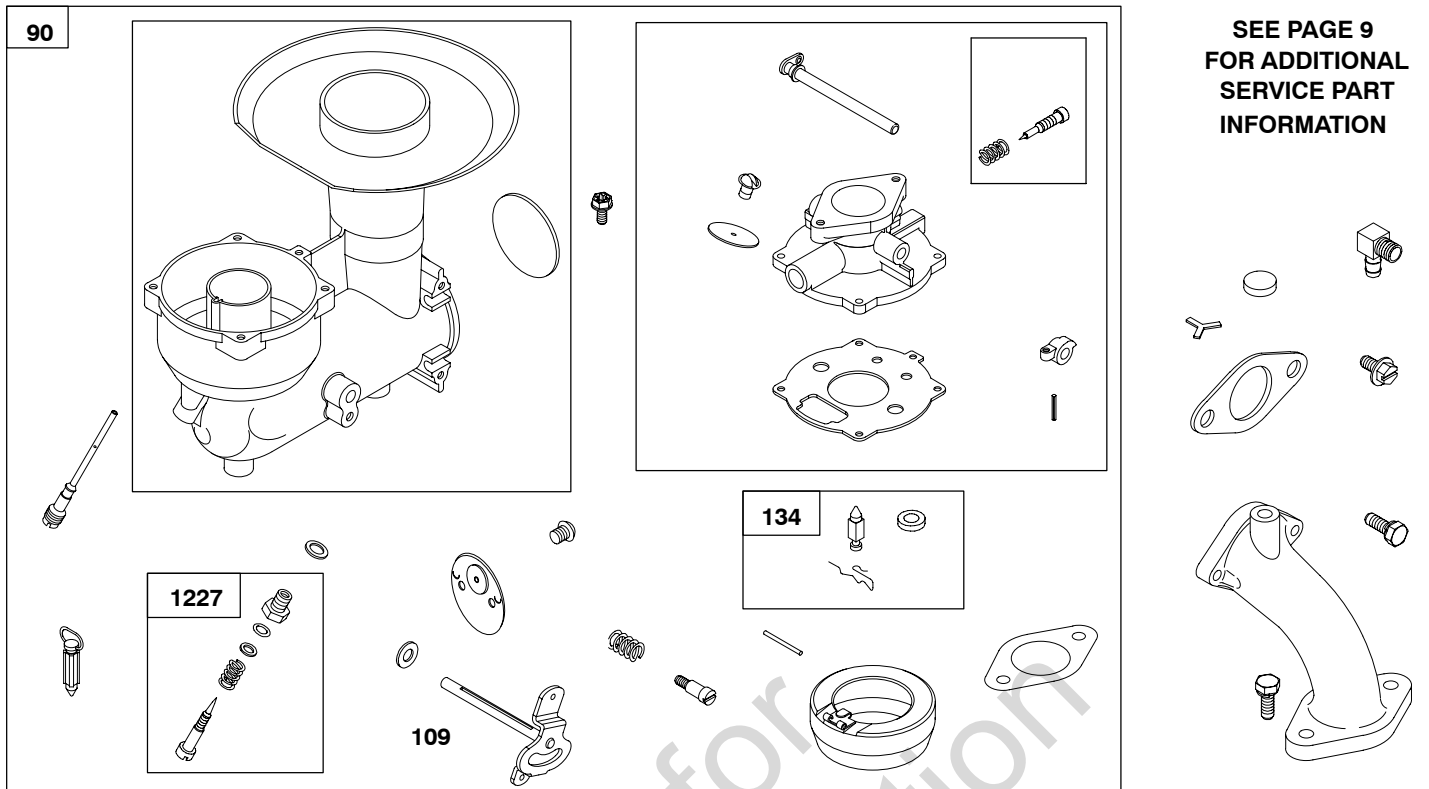

326400

REF. NO.	PART NO.	DESCRIPTION	REF. NO.	PART NO.	DESCRIPTION	REF. NO.	PART NO.	DESCRIPTION	
90	391065	Carburetor ----- Note ----- 391068 Carburetor Used on Type No(s). 0121, 0144, 0157, 0158, 0164, 0165, 0169, 0170, 0184, 0192, 0240, 0331. 391070 Carburetor Used on Type No(s). 0127, 0133, 0134, 0135, 0136, 0139, 0140, 0149, 0162, 0163, 0166, 0172, 0173, 0180, 0185, 0186, 0201, 0204, 0206, 0211, 0212, 0213, 0226, 0227, 0228, 0229, 0249, 0251, 0271, 0298, 0326, 0328, 0332. 392035 Carburetor Used on Type No(s). 0182, 0210, 0222, 0309. 393431 Carburetor Used on Type No(s). 0262, 0630.							
			109	691353	Shaft-Choke ----- Note ----- 690617 Shaft-Choke Used on Type No(s). 0121, 0127, 0133, 0134, 0135, 0136, 0139, 0140, 0144, 0149, 0157, 0158, 0162, 0163, 0164, 0165, 0166, 0169, 0170, 0172, 0180, 0184, 0185, 0186, 0192, 0201, 0204, 0206, 0211, 0212, 0213, 0226, 0227, 0228, 0229, 0249, 0251, 0271, 0298, 0326, 0328, 0332, 2581, 2582.				
						134	394681	Kit-Needle/Seat ----- Note ----- 394682 Kit-Needle/ Seat (Includes Brass Seat) 394683 Kit-Needle/ Seat (Includes Brass Seat) (For Use With Impulse Pump)	
						1227	99525s	Valve-High Speed	

Engine Gasket Set-Reference 358
Carburetor Overhaul Kit-Reference 121

Valve Gasket Set-Reference 1095