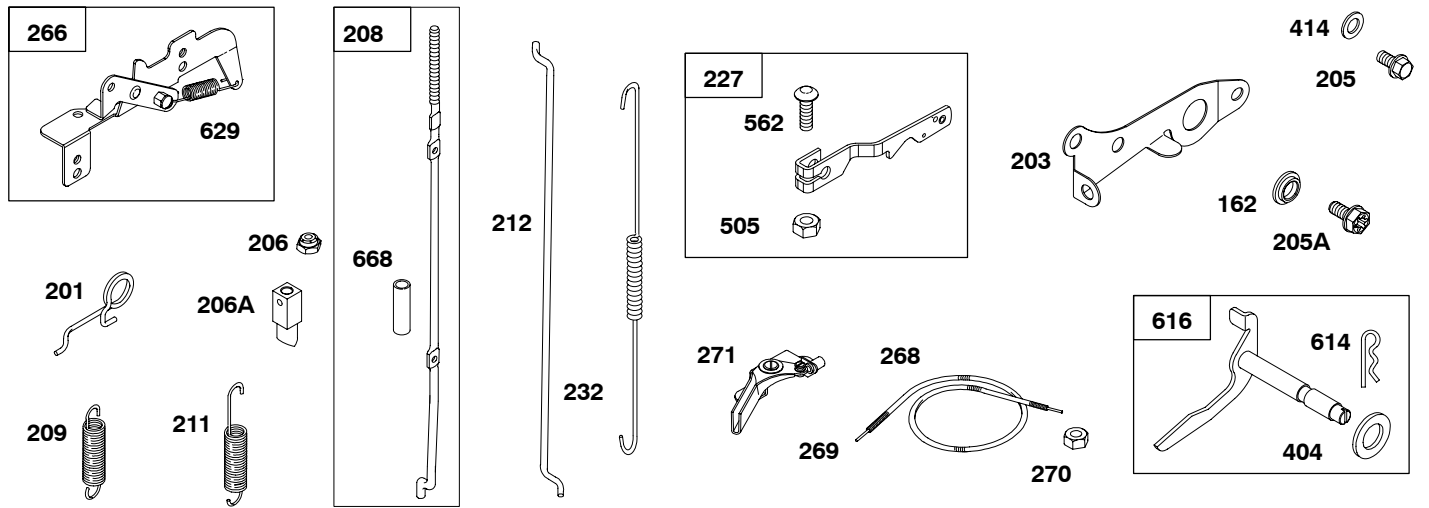

Engine Gasket Set-Reference 358
Carburetor Overhaul Kit-Reference 121

Valve Gasket Set-Reference 1095

326400

REF. NO.	PART NO.	DESCRIPTION	REF. NO.	PART NO.	DESCRIPTION	REF. NO.	PART NO.	DESCRIPTION
162	690267	Collar-Bell Crank	212	691791	Link-Throttle	268	691025	Casing-Control Wire (Cut to Required Length)
201	261027	Link-Air Vane Used on Type No(s). 0234, 0705.			----- Note ----- 691595 Link-Throttle Used on Type No(s). 0248, 0308, 0358, 0638, 0707, 0770.	269	691026	Wire-Control (Cut to Required Length)
203	690263	Crank-Bell	227	690607	Lever- Governor Control	270	691027	Nut (Control Wire Casing)
205	691681	Screw (Bell Crank) Used on Type No(s). 0136, 0139, 0204, 0228, 0234, 0248, 0328, 0678, 0705.			----- Note ----- 690616 Lever- Governor Control Used on Type No(s). 0611, 0630, 0647, 0651, 0684, 0690, 0706, 0721, 0660, 0671, 0675, 0681, 0683, 0685, 0689, 0692, 0694, 0697, 0699, 0801, 2520, 2527, 2528, 2529, 2550, 2561, 2581, 2582.	271	691028	Lever-Control ----- Note ----- 221987 Lever-Control Used on Type No(s). 0678, 0705.
205A	690810	Screw (Bell Crank)	232	690545	Spring-Governor Link ----- Note ----- 692207 Spring- Governor Link Used on Type No(s). 0248, 0308, 0358, 0638, 0707, 0770.	404	690264	Washer (Governor Crank)
206	691079	Nut-Governor Adjusting	266	494554	Control-Throttle ----- Note ----- Control-Throttle (Dial Control) (NO LONGER AVAILABLE) Used on Type No(s). 0640, 0652, 0653, 0665.	414	692810	Washer (Bell Crank) Used on Type No(s). 0136, 0139, 0204, 0228, 0234, 0248, 0328, 0678, 0705.
206A	691584	Nut- Governor Adjusting				505	691251	Nut (Governor Control Lever)
208	393613	Rod-Governor Control				562	92613	Bolt (Governor Control Lever)
209	691596	Spring-Governor ----- Note ----- 691789 Spring- Governor Used on Type No(s). 0611, 0630, 0647, 0651, 0690, 0760, 0781, 0801, 2520, 2527, 2528, 2529, 2550, 2581, 2582.				614	691620	Pin-Cotter
211	691790	Spring-Governed Idle Used on Type No(s). 0611, 0630, 0647, 0651, 0690, 0760, 0781, 0801, 2520, 2527, 2528, 2529, 2550, 2581, 2582.				616	291364	Crank-Governor
						629	690538	Spring-Throttle Return Used on Type No(s). 0234, 0631, 0632, 0637, 0641, 0642, 0705, 0803, 2580.
						668	690313	Spacer (Governor Control Rod)