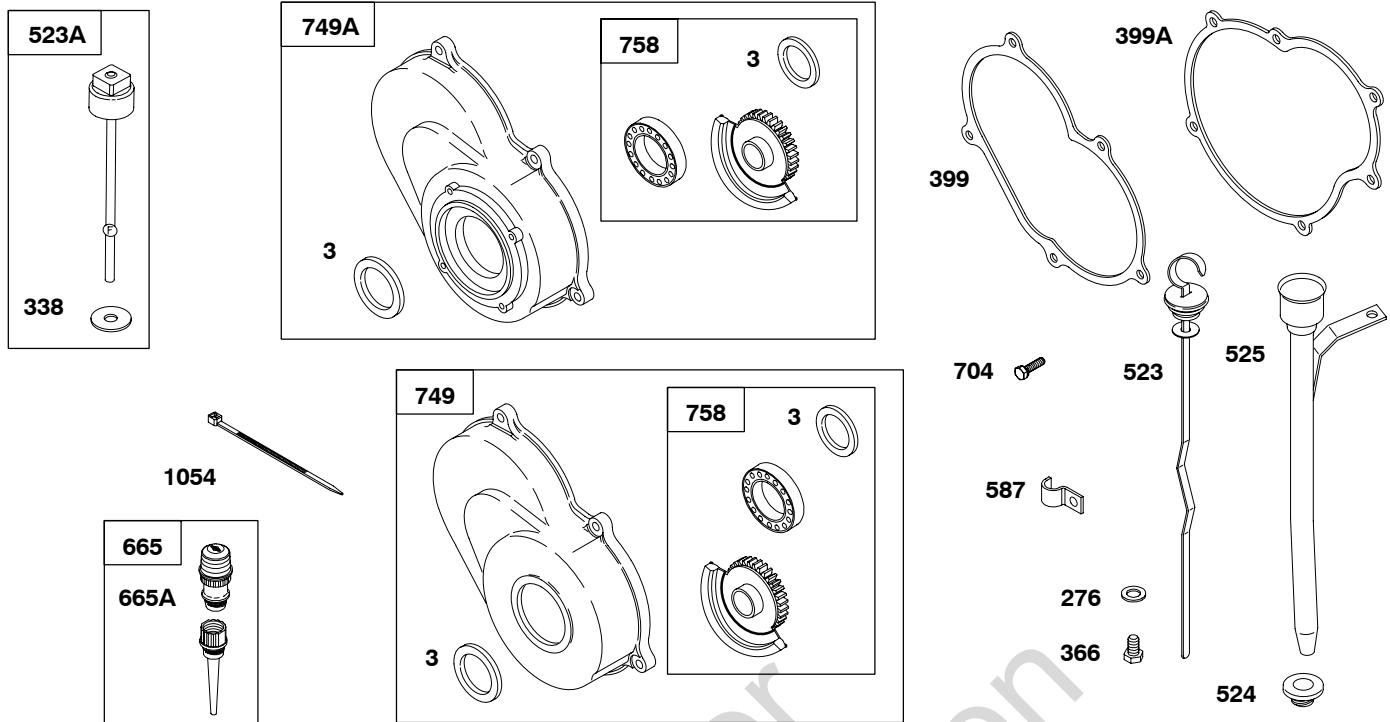

REF. NO.	PART NO.	DESCRIPTION	REF. NO.	PART NO.	DESCRIPTION	REF. NO.	PART NO.	DESCRIPTION
3	691948	Seal-Oil (Magneto Side)	525	690622	Tube-Dipstick	587	690389	Clamp-Cable
276	690258	Washer-Sealing			----- Note -----	665	298860	Minder-Oil
338	690270	Gasket-Dipstick			690623 Tube-Dipstick	665A	692939	Minder-Oil
366	690304	Screw (Timing Hole Plug)			Used on Type No(s).	704	691083	Screw
399	691310	Gasket-Counterweight Cover (Magneto Side)			0121, 0144, 0157,			(Counterweight Cover)
399A	692914	Gasket-Counterweight Cover (PTO Side)			0158, 0164, 0165,	749	391061	Cover-Counterweight
					0169, 0170, 0182,	749A	391361	Cover-Counterweight
					0184, 0192, 0198,			(Used on Alternator Equipped Engines)
					0210, 0222, 0234,	758	393164	Counterweight
					0235, 0240, 0248,	1054	280275	Tie-Cable
					0262, 0266, 0309,			
					0312, 0316, 0331,			
					0338, 0341, 0351,			
					0358, 0630, 0638,			
					0679, 0705, 0707,			
					0724, 0744, 0750,			
					0755, 0770, 1160,			
					2581.			

Engine Gasket Set-Reference 358
Carburetor Overhaul Kit-Reference 121

Valve Gasket Set-Reference 1095