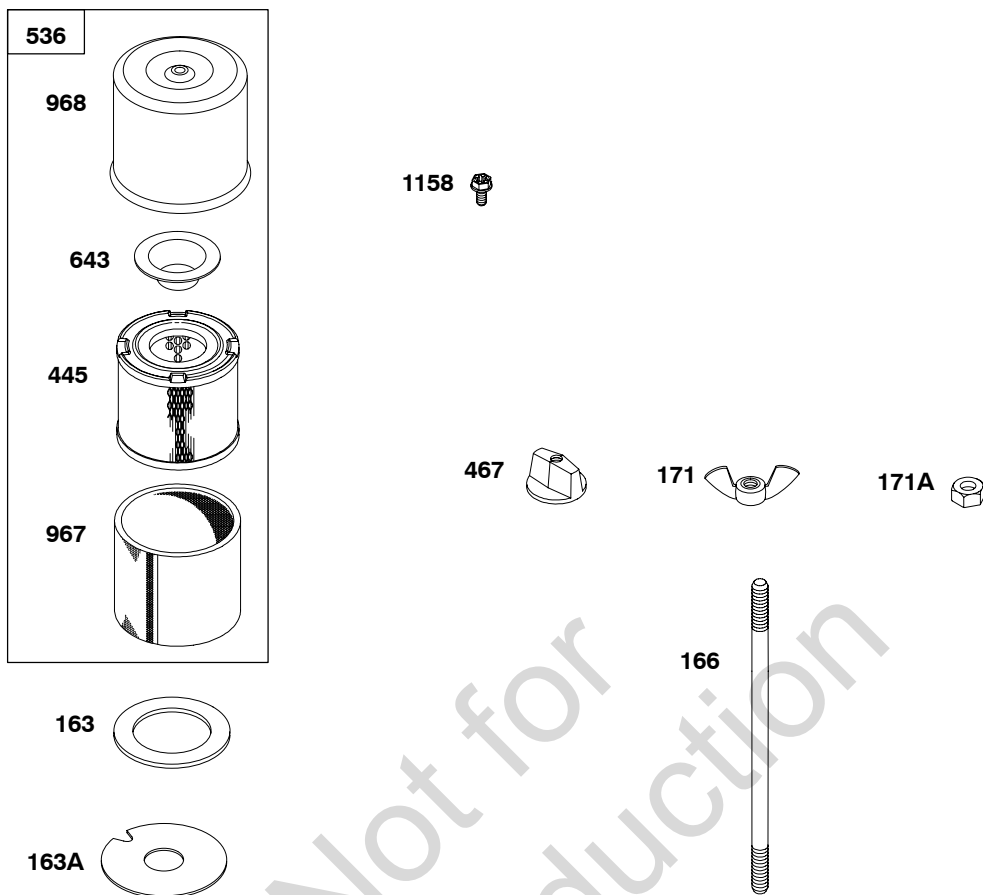

REF. NO.	PART NO.	DESCRIPTION	REF. NO.	PART NO.	DESCRIPTION	REF. NO.	PART NO.	DESCRIPTION
163	67247	Gasket-Air Cleaner Used on Type No(s). 0308.	171	691331	Nut (Air Cleaner)	643	691730	Retainer-Air Filter
163A	270987	Gasket-Air Cleaner	171A	690284	Nut (Air Cleaner)	967	271794s	Filter-Pre Cleaner
166	691241	Stud-Air Cleaner (9 1/2" Long)	445	393957s	Filter-Air Cleaner Cartridge	968	691755	Cover-Air Cleaner
			467	691668	Knob-Air Cleaner	1158	690293	Screw (Carburetor) (Used to Plug Air Cleaner Stud Hole) Used on Type No(s). 0262, 0630.
			536	391063	Cleaner-Air			

Engine Gasket Set-Reference 358
Carburetor Overhaul Kit-Reference 121

Valve Gasket Set-Reference 1095