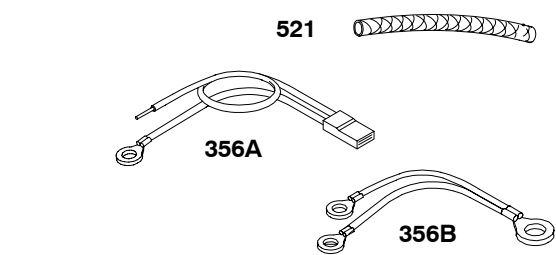

326400

USED BEFORE CODE DATE: 81080100

REF. NO.	PART NO.	DESCRIPTION	REF. NO.	PART NO.	DESCRIPTION	REF. NO.	PART NO.	DESCRIPTION
24	222698s	Key-Flywheel	356	398808	Wire-Stop	507	690584	Insulator
333A	398811	Armature-Magneto (Breaker Ignition) (Used After Code Date 81073100).	356A	690650	Wire-Stop (Used With Magneto Armature, Reference 333A)	507A	66895	Insulator
333B	298968	Armature-Magneto (Breaker Ignition) (Used Before Code Date 81080100).	356B	396585	Wire-Stop (Used on Type No(s). 0643, 0646, 0735.			----- Note ----- 299598 Insulator Used on Type No(s). 0131.
334	691061	Screw (Magneto Armature)	359	691077	Washer (Ground Terminal)	520	691084	Terminal-Ground
340	26018	Spring-Breaker Arm	373	691612	Nut (Ground Terminal)	521	291508	Shield-Cable
343	298060	Condenser	375	298185	Breaker-Ignition	636A	230783	Nut (Starting Switch)
345		Cover-Breaker (NO LONGER AVAILABLE)	415	692882	Plug	639	692913	Gasket-Breaker Box
351	690292	Screw (Ground Terminal)	470	692836	Screw (Breaker Cover)	744	690277	Washer (Breaker Cover)
351A	690295	Screw (Ground Terminal)	484	690294	Screw (Condenser)	851	493880s	Terminal-Spark Plug
						888	690295	Screw (Insulator)
						897	394970	Kit-MAGNETRON® Ignition (Used After Code Date 81080100 and Before Code Date 85012200).
						989B		Stop Switch-Spark Plug (NO LONGER AVAILABLE)

Engine Gasket Set-Reference 358
Carburetor Overhaul Kit-Reference 121

Valve Gasket Set-Reference 1095