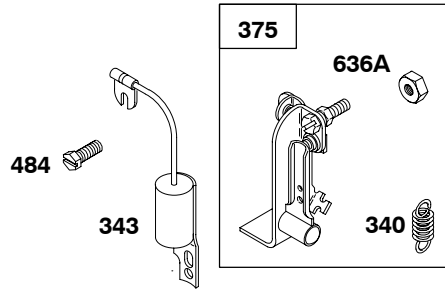

326400

USED BEFORE CODE DATE: 81080100

REF. NO.	PART NO.	DESCRIPTION	REF. NO.	PART NO.	DESCRIPTION	REF. NO.	PART NO.	DESCRIPTION
24	222698s	Key-Flywheel	356	398808	Wire-Stop	507	690584	Insulator
333A	398811	Armature-Magneto (Breaker Ignition) (Used After Code Date 81073100).	356A	690650	Wire-Stop (Used With Magneto Armature, Reference 333A)	507A	66895	Insulator
333B	298968	Armature-Magneto (Breaker Ignition) (Used Before Code Date 81080100).	356B	396585	Wire-Stop (Used on Type No(s). 0643, 0646, 0735.			----- Note ----- 299598 Insulator Used on Type No(s). 0131.
334	691061	Screw (Magneto Armature)	359	691077	Washer (Ground Terminal)	520	691084	Terminal-Ground
340	26018	Spring-Breaker Arm	373	691612	Nut (Ground Terminal)	521	291508	Shield-Cable
343	298060	Condenser	375	298185	Breaker-Ignition	636A	230783	Nut (Starting Switch)
345		Cover-Breaker (NO LONGER AVAILABLE)	415	692882	Plug	639	692913	Gasket-Breaker Box
351	690292	Screw (Ground Terminal)	470	692836	Screw (Breaker Cover)	744	690277	Washer (Breaker Cover)
351A	690295	Screw (Ground Terminal)	484	690294	Screw (Condenser)	851	493880s	Terminal-Spark Plug
						888	690295	Screw (Insulator)
						897	394970	Kit-MAGNETRON® Ignition (Used After Code Date 81080100 and Before Code Date 85012200).
						989B		Stop Switch-Spark Plug (NO LONGER AVAILABLE)

Engine Gasket Set-Reference 358
Carburetor Overhaul Kit-Reference 121

Valve Gasket Set-Reference 1095