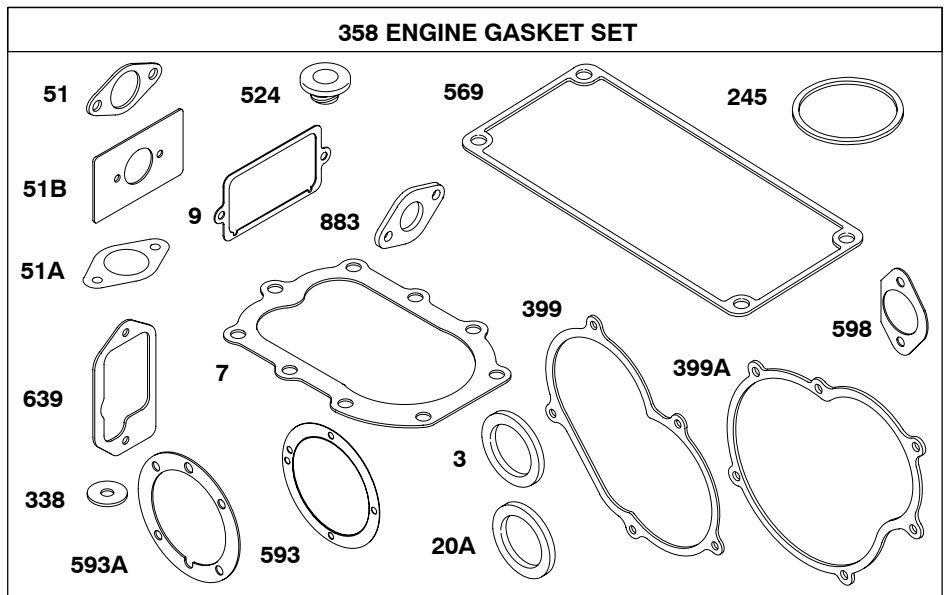

REF. NO.	PART NO.	DESCRIPTION	REF. NO.	PART NO.	DESCRIPTION	REF. NO.	PART NO.	DESCRIPTION
3	691948	Seal-Oil (Magneto Side)	142	691966	Nozzle-Carburetor (Labeled B)	598	270516	Shim-End Play (Camshaft Bearing) (.009 Thick)
7	272166	Gasket-Cylinder Head	150	691610	Gasket-Nozzle			----- Note -----
9	27803s	Gasket-Breather	245	692190	Gasket-Fuel Bowl			270517 Shim-End Play
20A	291675s	Seal-Oil (PTO Side)	338	690270	Gasket-Dipstick			(Camshaft Bearing) (.007 Thick)
51	27381	Gasket-Intake	358	299719	Gasket Set-Engine			270518 Shim-End Play
51A	692214	Gasket-Intake	399	691310	Gasket-Counterweight Cover (Magneto Side)			(Camshaft Bearing) (.005 Thick)
51B	692917	Gasket-Intake	399A	692914	Gasket-Counterweight Cover (PTO Side)	639	692913	Gasket-Breaker Box
94	292681	Kit-Idle Mixture	524	281370s	Seal-Dipstick Tube	883	692236	Gasket-Exhaust
102	692215	Gasket-Carburetor Body	569	691569	Gasket-Engine Base	1095	498540	Gasket Set-Valve
104	691775	Pin-Float Hinge	593	691311	Gasket-Bearing Support	1227	99525s	Valve-High Speed
121	394989	Kit-Carburetor Overhaul (Used After Code Date 81090800).	593A	270513	Gasket-Bearing Support (.015 Thick)			
		----- Note -----			----- Note -----			
		391071 Kit-Carburetor Overhaul (Used Before Code Date 81090900).			270514 Gasket-Bearing Support (.010 Thick)			
127	690627	Plug-Welch			270515 Gasket-Bearing Support (.005 Thick)			
134	394681	Kit-Needle/Seat						

Engine Gasket Set-Reference 358
Carburetor Overhaul Kit-Reference 121

Valve Gasket Set-Reference 1095