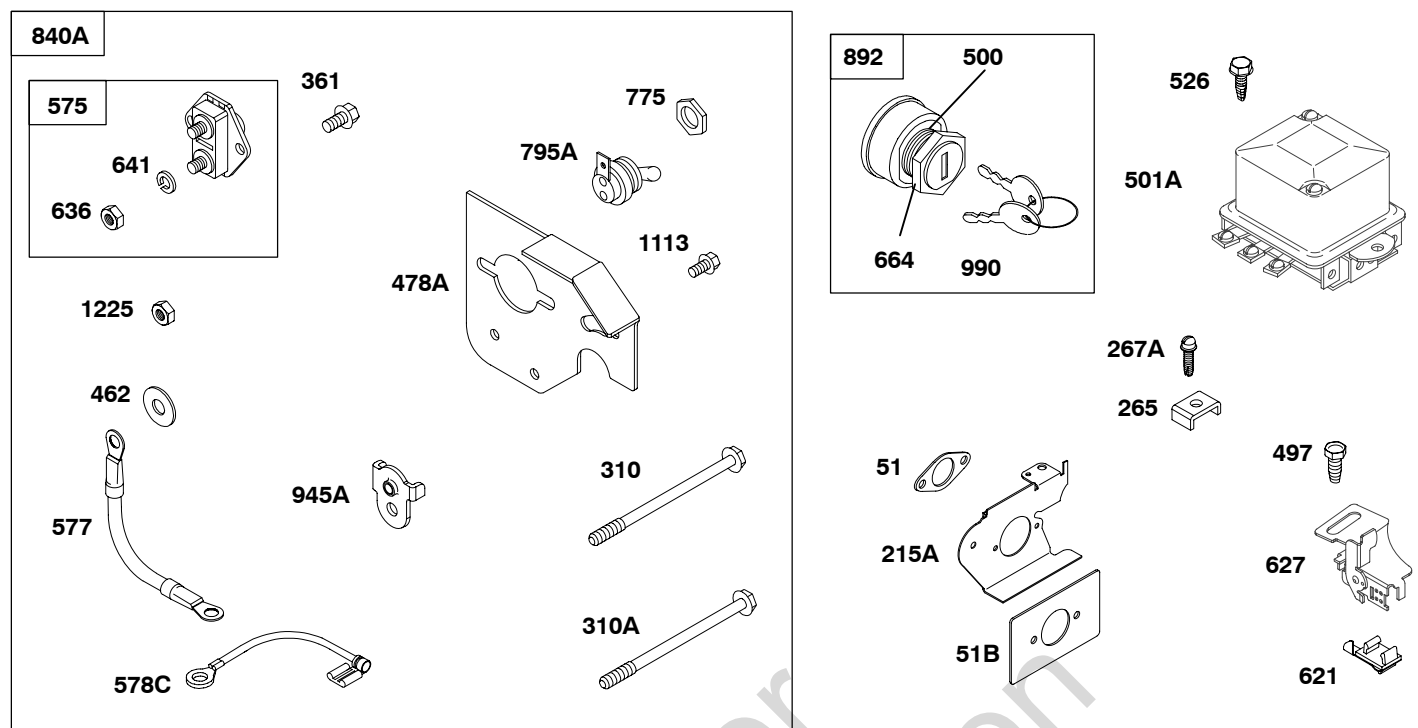

REF. NO.	PART NO.	DESCRIPTION	REF. NO.	PART NO.	DESCRIPTION	REF. NO.	PART NO.	DESCRIPTION
51	27381	Gasket-Intake	500	691086	Washer (Key Switch)	775	690315	Nut (Toggle Switch)
51B	692917	Gasket-Intake	501A		Regulator (Flat Mount)	795A	496590	Switch-Toggle
215A	291871	Guide-Air			(Delco Remy No. 1118988)	840A	395408	Kit-Panel (Toggle Switch)
265	692179	Clamp-Casing			(NO LONGER AVAILABLE)			----- Note -----
267A	93107	Screw (Casing Clamp)			Used on Type No(s). 0199.			395409 Kit-Panel (Key Switch)
		----- Note -----	526	690297	Screw (Regulator)	892	392833	Switch-Key
		691044 Screw (Casing Clamp)	575	692303	Switch-Starting	945A	692132	Bracket-Starter Motor
		Used on Type No(s). 0644, 0672.	577	690630	Cable-Starter	990	691959	Key Set
310	690323	Screw (Starter Motor)	578C	690647	Wire Assembly	1113	691681	Screw (Panel)
		(4" Long)	621	297472s	Switch-Stop	1225	691029	Nut (Starting Switch)
310A	692329	Screw (Starter Motor)	627		Bracket-Stopswitch (NO LONGER AVAILABLE)			
		(5" Long)	636	696198	Nut (Starting Switch)			
361	93415	Screw (Starting Switch)			(Terminal)			
462	690282	Washer (Starter Cable)	641	691075	Washer (Starting Switch)			
478A	395410	Panel	664	691087	Nut (Key Switch)			
497	692198	Screw (Stopswitch Bracket)						

Engine Gasket Set-Reference 358
Carburetor Overhaul Kit-Reference 121

Valve Gasket Set-Reference 1095