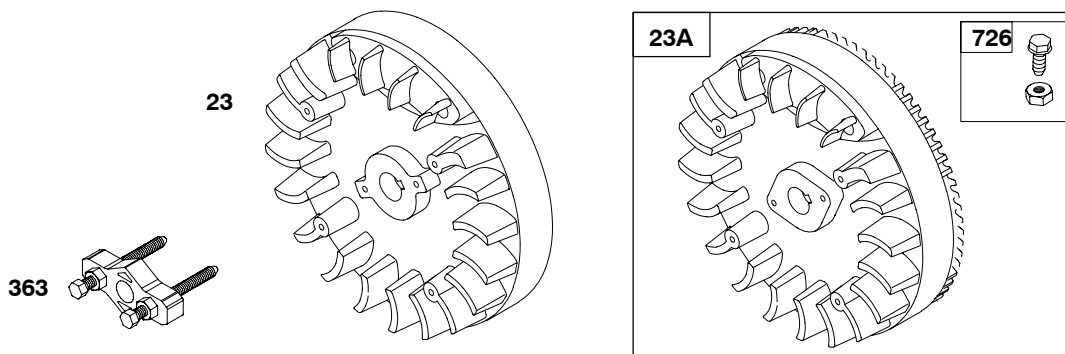

REF. NO.	PART NO.	DESCRIPTION	REF. NO.	PART NO.	DESCRIPTION	REF. NO.	PART NO.	DESCRIPTION	
23	395250	Flywheel (For Magnetron Ignition, Identified by Two Red Stripes) Used on Type No(s). 0611, 0620, 0632, 0633, 0635, 0637, 0640, 0641, 0642, 0644, 0645, 0646, 0647, 0648, 0650, 0651, 0652, 0655, 0656, 0657, 0659, 0662, 0664, 0670, 0674, 0677, 0681, 0683, 0686, 0689, 0690, 0691, 0694, 0695, 0696, 0700, 0706, 0709, 0710, 0713, 0717, 0722, 0723, 0727, 0728, 0730, 0734, 0735, 0737, 0739, 0743, 0744, 0745, 0747, 0750, 0755, 0756, 0757, 0759, 0762, 0763, 0766, 0775, 0778, 0780, 0785, 0786, 0790, 0791, 0792, 0793, 0794, 0799, 0801, 0802, 0803, 0804, 2520, 2521, 2522, 2529, 2530, 2550, 2560, 2561, 2562, 2580, 2581, 2582, 2583.	23A	395251	Flywheel (For Magnetron Ignition, Identified by Two Red Stripes) ----- Note ----- Flywheel (NO LONGER AVAILABLE) (For Magnetron Ignition, Identified by Two Red Stripes) Used on Type No(s). 0736. 391363 Flywheel (10 Amp) (Used With Breaker Points and Condenser System) Used on Type No(s). 0027, 0028, 0063, 0115, 0123, 0126, 0135, 0143, 0148, 0149, 0162, 0163, 0164, 0165, 0167, 0168, 0170, 0171, 0172, 0174, 0178, 0180, 0182, 0184, 0185, 0188, 0189, 0192, 0193, 0198, 0201, 0209, 0210, 0211, 0213, 0215, 0217, 0221, 0222, 0224, 0229, 0230, 0231, 0234, 0235, 0236, 0238, 0240, 0248, 0249, 0250, 0251, 0252, 0257, 0261, 0262, 0265, 0271, 0273, 0274, 0275, 0276, 0277, 0278, 0279, 0281,				0282, 0283, 0284, 0285, 0286, 0287, 0288, 0296, 0298, 0303, 0304, 0306, 0307, 0309, 0310, 0311, 0315, 0316, 0317, 0318, 0319, 0320, 0321, 0322, 0323, 0324, 0325, 0326, 0328, 0330, 0331, 0332, 0333, 0334, 0337, 0338, 0340, 0343, 0347, 0348, 0349, 0350, 0351, 0353, 0355, 0358, 0359, 0360, 0363, 0364, 0367, 0370, 0371, 0372, 0374, 0375, 0376, 0377, 0378, 0379, 0381, 0382, 0383, 0388, 0389, 0392, 0394, 0399.
						363	19203	Puller-Flywheel	
						726	391362	Gear-Ring (Includes Mounting Hardware)	

Engine Gasket Set-Reference 358
Carburetor Overhaul Kit-Reference 121

Valve Gasket Set-Reference 1095