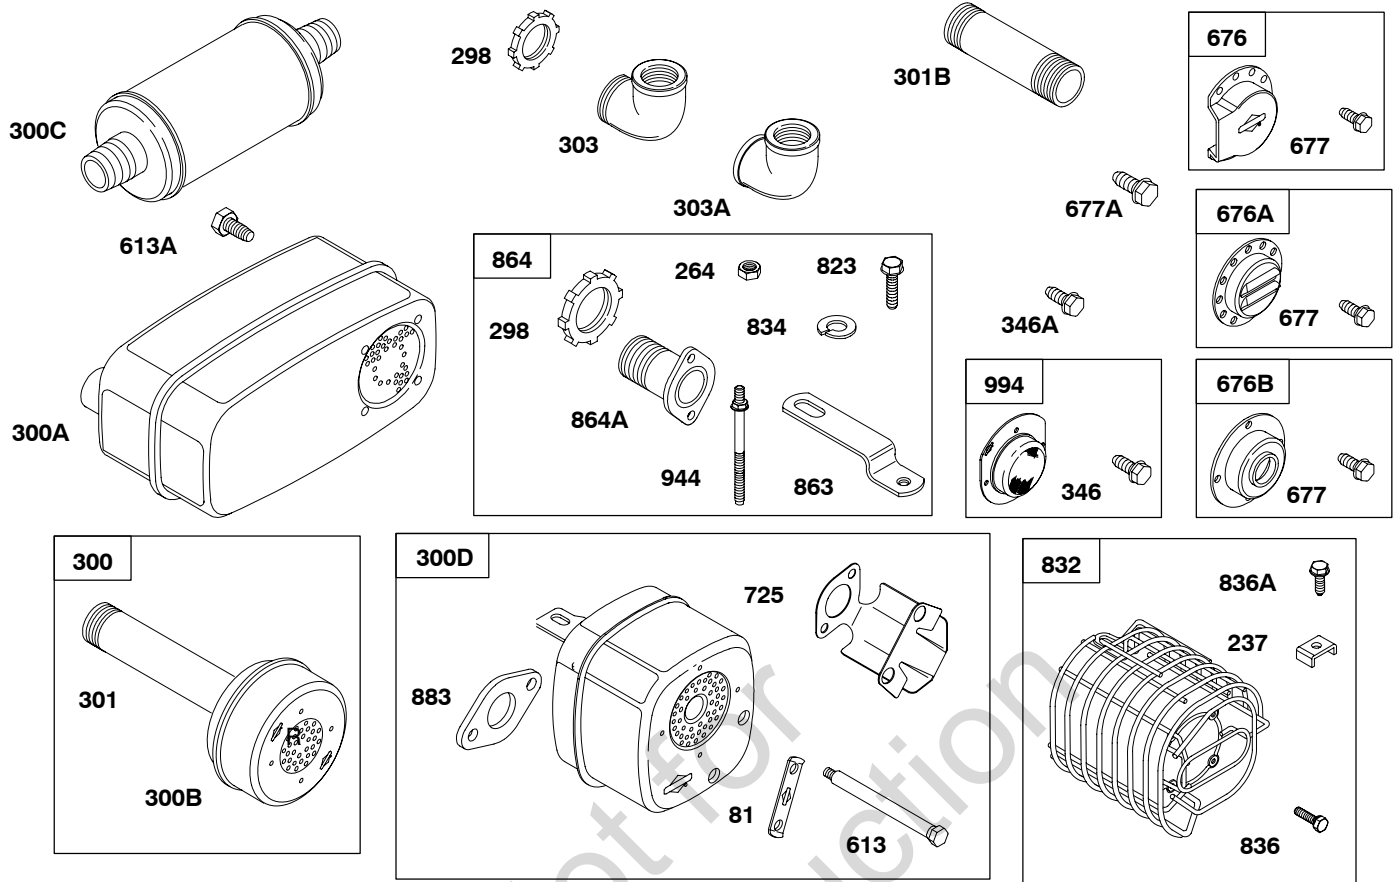

326400

REF. NO.	PART NO.	DESCRIPTION	REF. NO.	PART NO.	DESCRIPTION	REF. NO.	PART NO.	DESCRIPTION
81	691178	Lock-Muffler Screw				677	794845	Screw (Muffler Deflector) (Metric)
237	690409	Retainer-Muffler Guard				677A	690661	Screw (Muffler Deflector) (SAE)
264	691105	Nut (Muffler Adapter)	346	794845	Screw (Spark Arrestor) (Metric)	725	690420	Shield-Heat
298	691808	Locknut-Muffler/Elbow	346A	690661	Screw (Spark Arrestor) (SAE)	823	690810	Screw (Muffler Adapter)
300	393232s	Muffler	613	691416	Screw (Muffler)	832	690648	Guard-Muffler
300A	498984s	Muffler	613A	690297	Screw (Muffler) (Used After Code Date 97012300).	834	691075	Washer (Muffler Adapter)
300B	392989	Muffler				836	691083	Screw (Muffler Guard) (1" Long)
300C	291519	Muffler				836A	690367	Screw (Muffler Guard) (2/3" Long)
300D	399635	Muffler				863	694016	Bracket-Muffler
301	93734	Pipe-Exhaust (8" Long)				864	394584	Adapter-Muffler
301B	91416	Pipe-Exhaust (1 1/2" Long) Used on Type No(s). 0163, 0327.				864A	690637	Adapter-Muffler
303	690281	Elbow-Exhaust				883	692236	Gasket-Exhaust
303A	91296	Elbow-Exhaust (1", 90 Degree) Used on Type No(s). 0391, 0686, 0726, 0732, 0737, 0744, 0750, 0759, 0781.				944	691690	Stud (Muffler Adapter)
			676	795036	Deflector-Muffler	994	794945	Arrestor-Spark
			676A	795038	Deflector-Muffler			
			676B	396903	Deflector-Muffler			

Engine Gasket Set-Reference 358
Carburetor Overhaul Kit-Reference 121

Valve Gasket Set-Reference 1095