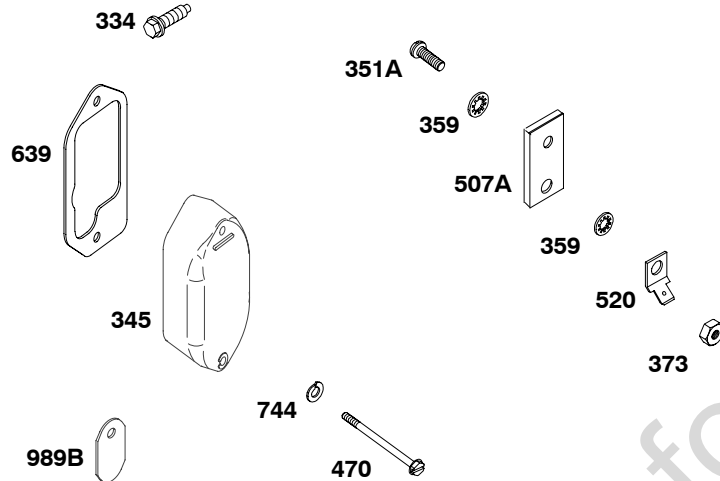

326400

USED BEFORE CODE DATE: 81080100

REF. NO.	PART NO.	DESCRIPTION	REF. NO.	PART NO.	DESCRIPTION	REF. NO.	PART NO.	DESCRIPTION
24	222698s	Key-Flywheel	356	398808	Wire-Stop	507	690584	Insulator
333A	398811	Armature-Magneto (Breaker Ignition) (Used After Code Date 81073100).	356A	690650	Wire-Stop (Used With Magneto Armature, Reference 333A)	507A	66895	Insulator
333B	298968	Armature-Magneto (Breaker Ignition) (Used Before Code Date 81080100).	356B	396585	Wire-Stop (Used on Type No(s). 0643, 0646, 0735.			----- Note ----- 299598 Insulator Used on Type No(s). 0131.
334	691061	Screw (Magneto Armature)	359	691077	Washer (Ground Terminal)	520	691084	Terminal-Ground
340	26018	Spring-Breaker Arm	373	691612	Nut (Ground Terminal)	521	291508	Shield-Cable
343	298060	Condenser	375	298185	Breaker-Ignition	636A	230783	Nut (Starting Switch)
345		Cover-Breaker (NO LONGER AVAILABLE)	415	692882	Plug	639	692913	Gasket-Breaker Box
351	690292	Screw (Ground Terminal)	470	692836	Screw (Breaker Cover)	744	690277	Washer (Breaker Cover)
351A	690295	Screw (Ground Terminal)	484	690294	Screw (Condenser)	851	493880s	Terminal-Spark Plug
						888	690295	Screw (Insulator)
						897	394970	Kit-MAGNETRON® Ignition (Used After Code Date 81080100 and Before Code Date 85012200).
						989B		Stop Switch-Spark Plug (NO LONGER AVAILABLE)

Engine Gasket Set-Reference 358
Carburetor Overhaul Kit-Reference 121

Valve Gasket Set-Reference 1095