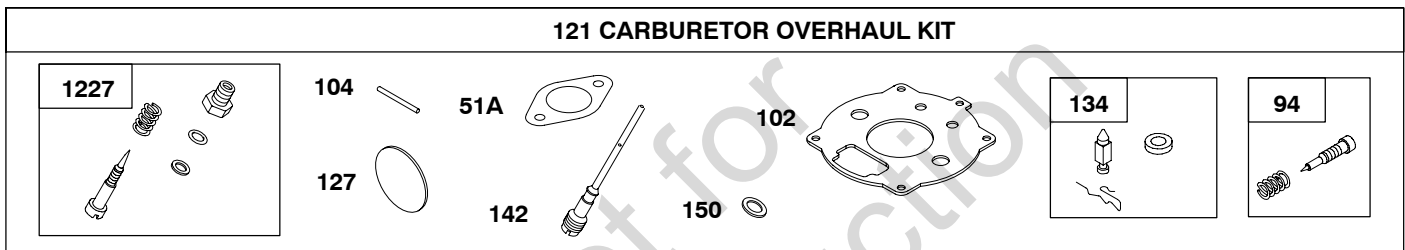

REF. NO.	PART NO.	DESCRIPTION	REF. NO.	PART NO.	DESCRIPTION	REF. NO.	PART NO.	DESCRIPTION
3	691948	Seal-Oil (Magneto Side)	142	691966	Nozzle-Carburetor (Labeled B)	598	270516	Shim-End Play (Camshaft Bearing) (.009 Thick)
7	272166	Gasket-Cylinder Head	150	691610	Gasket-Nozzle			----- Note -----
9	27803s	Gasket-Breather	245	692190	Gasket-Fuel Bowl			270517 Shim-End Play
20A	291675s	Seal-Oil (PTO Side)	338	690270	Gasket-Dipstick			(Camshaft Bearing) (.007 Thick)
51	27381	Gasket-Intake	358	299719	Gasket Set-Engine			270518 Shim-End Play
51A	692214	Gasket-Intake	399	691310	Gasket-Counterweight Cover (Magneto Side)			(Camshaft Bearing) (.005 Thick)
51B	692917	Gasket-Intake	399A	692914	Gasket-Counterweight Cover (PTO Side)	639	692913	Gasket-Breaker Box
94	292681	Kit-Idle Mixture	524	281370s	Seal-Dipstick Tube	883	692236	Gasket-Exhaust
102	692215	Gasket-Carburetor Body	569	691569	Gasket-Engine Base	1095	498540	Gasket Set-Valve
104	691775	Pin-Float Hinge	593	691311	Gasket-Bearing Support	1227	99525s	Valve-High Speed
121	394989	Kit-Carburetor Overhaul (Used After Code Date 81090800).	593A	270513	Gasket-Bearing Support (.015 Thick)			
		----- Note -----			----- Note -----			
		391071 Kit-Carburetor Overhaul (Used Before Code Date 81090900).			270514 Gasket-Bearing Support (.010 Thick)			
127	690627	Plug-Welch			270515 Gasket-Bearing Support (.005 Thick)			
134	394681	Kit-Needle/Seat						

Engine Gasket Set-Reference 358
Carburetor Overhaul Kit-Reference 121

Valve Gasket Set-Reference 1095