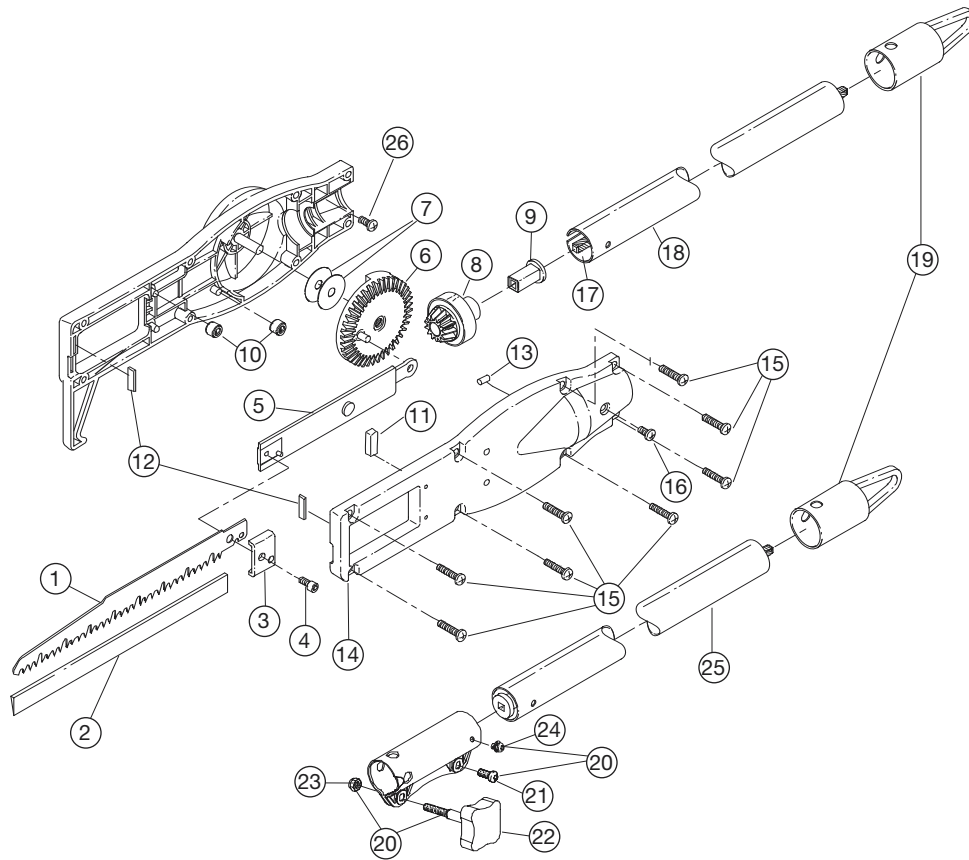

REPLACEMENT PARTS - MODEL TP720r TREE PRUNER ADD-ON

PPN 41AJTP-A034

Item	Part No.	Description	Item	Part No.	Description
1	791-180966B	Blade (2 pack)	16	791-181883	Anti-Rotation Screw
2	791-181153	Blade Cover	17	791-181166	Drive Shaft Assembly
3	791-181155	Blade Clamp	18	791-181992	Drive Shaft Housing Assembly
4	791-181156	Blade Clamp Screw and Washer Assembly	19	791-612605	Hanger
5	791-181874	Arbor Assembly	20	791-181616B	Coupler (includes items 21-24)
6	791-181875	Bevel Gear	21	791-181617	Bolt
7	791-181876	Washer	22	791-181618B	Adjustment Knob
8	791-181877	Pinion Bevel Gear	23	791-181886	Knob Retaining Nut
9	791-181851	Insulator	24	791-182057	Screw
10	791-181878	Slide Bushing	25	753-04352	Extension Boom and Flex Shaft Assembly
11	791-181879	Felt Seal	26	753-1214	Anti-Rotation Screw
12	791-181880	Slider (2-pack)	*	791-181167	Allen Wrench 9/64"
13	791-181881	Rubber Plug	*	791-682075B	Shoulder Harness
14	791-181882	Housing set	*	Not Shown	
15	791-181345	Housing Screw (8 required)			