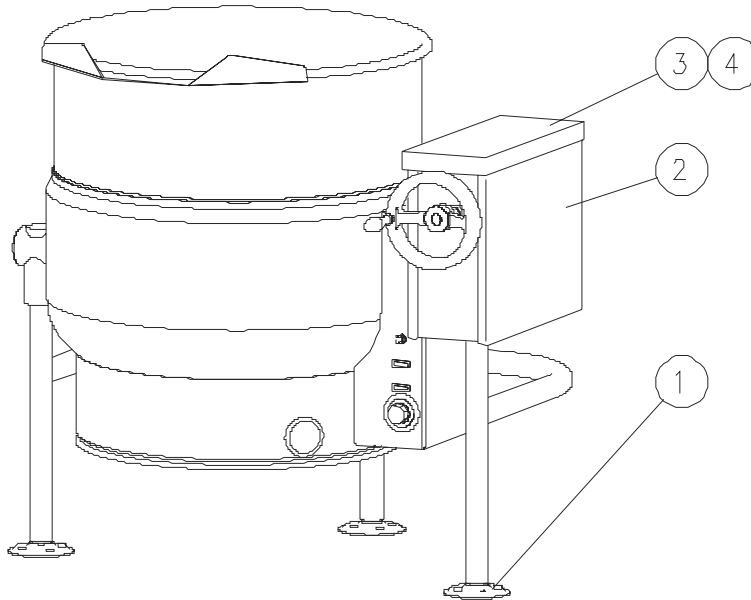

PARTS LIST, SELF-GENERATING STEAM KETTLES, MODELS KLT, KLS, KPS

PARTS LIST

ELT

FIGURE 3

<u>ITEM</u>	<u>PART NUMBER</u>	<u>DESCRIPTION</u>	<u>QUANTITY</u>
1.	43254	Adjustable Flanged Foot	3
2.	40245	Console Box	1
3.	40371	Console Cover	1
4.	40076	Screw 10 - 32 x ½	1