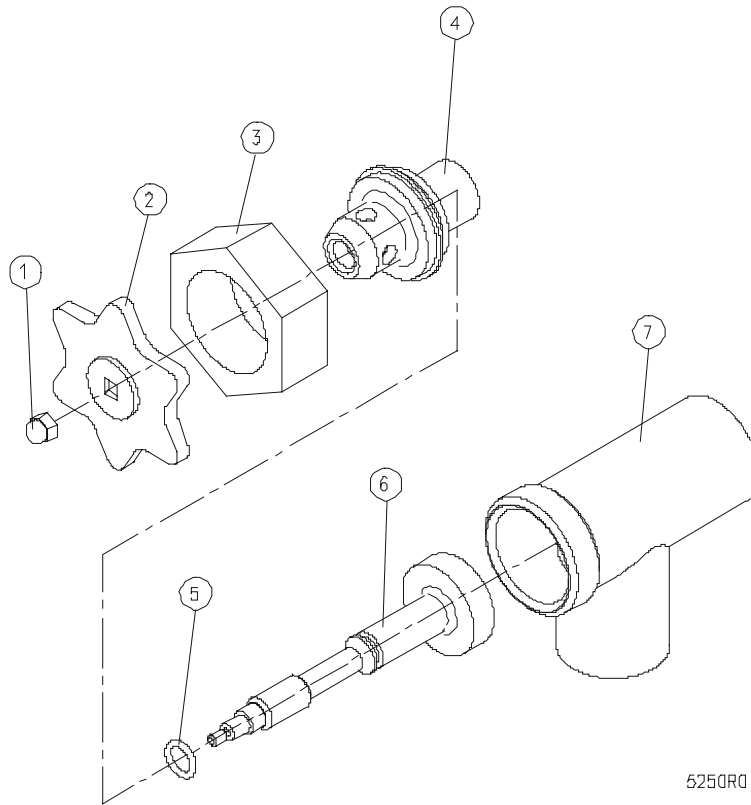

** SELECT AS REQUIRED.

PARTS LIST, SELF-GENERATING STEAM KETTLES, MODELS KLT, KLS, KPS

HINGE ASSEMBLY

FIGURE 5

<u>ITEM</u>	<u>PART NUMBER</u>	<u>DESCRIPTION</u>	<u>QUANTITY</u>
1.	40259	Knob	1
** 2.	42158	Handle Assembly, 20 Gallon Kettle	1
	42159	Handle Assembly, 30 Gallon Kettle	1
	42161	Handle Assembly, 40 Gallon Kettle	1
3.	40109	Bolt	2
4.	43389	Fibre Washer	4
5.	40111	Nut	2
6.	41512	Cover, 20 Gallon Kettle	1
	41513	Cover, 30 Gallon Kettle	1
	41514	Cover, 40 Gallon Kettle	1
	41515	Cover, 60 Gallon Kettle	1
	41516	Cover, 80 Gallon Kettle	1
	41517	Cover, 100 Gallon Kettle	1

** SELECT AS REQUIRED

PARTS LIST, SELF-GENERATING STEAM KETTLES, MODELS KLT, KLS, KPS

DRAW-OFF VALVE

FIGURE 6

<u>ITEM</u>	<u>PART NUMBER</u>	<u>DESCRIPTION</u>	<u>QUANTITY</u>
	40553	1 - ½" DRAW-OFF VALVE ASSEMBLY	
1.	41809	Acorn Nut 10-24 UNC	1
2.	40662	Handle, Stainless Steel	1
3.	40559	Gland Nut	1
4.	40560	Bonnet	1
5.	40562	"O" Ring	1
6.	40561	Stem Assembly	1
7.	43246	Valve Body	1

PARTS LIST, SELF-GENERATING STEAM KETTLES, MODELS KLT, KLS, KPS

<u>ITEM</u>	<u>PART NUMBER</u>	<u>DESCRIPTION</u>	<u>QUANTITY</u>
	40554	2" DRAW-OFF VALVE ASSEMBLY	
1.	41809	Acorn Nut 10-24 UNC	1
2.	40662	Handle, Stainless Steel	1
3.	40563	Gland Nut	1
4.	40564	Bonnet	1
5.	40566	"O" Ring	1
6.	40565	Stem Assembly	1
7.	42481	Valve Body	1

<u>ITEM</u>	<u>PART NUMBER</u>	<u>DESCRIPTION</u>	<u>QUANTITY</u>
	40556	3" DRAW-OFF VALVE ASSEMBLY	
1.	40567	Acorn Nut, 7/16-14 UNC	1
2.	40568	Handle, Stainless Steel	1
3.	40569	Gland Nut	1
4.	40570	Bonnet	1
5.	40572	"O" Ring	1
6.	40571	Stem Assembly	1
7.	43248	Valve Body	1