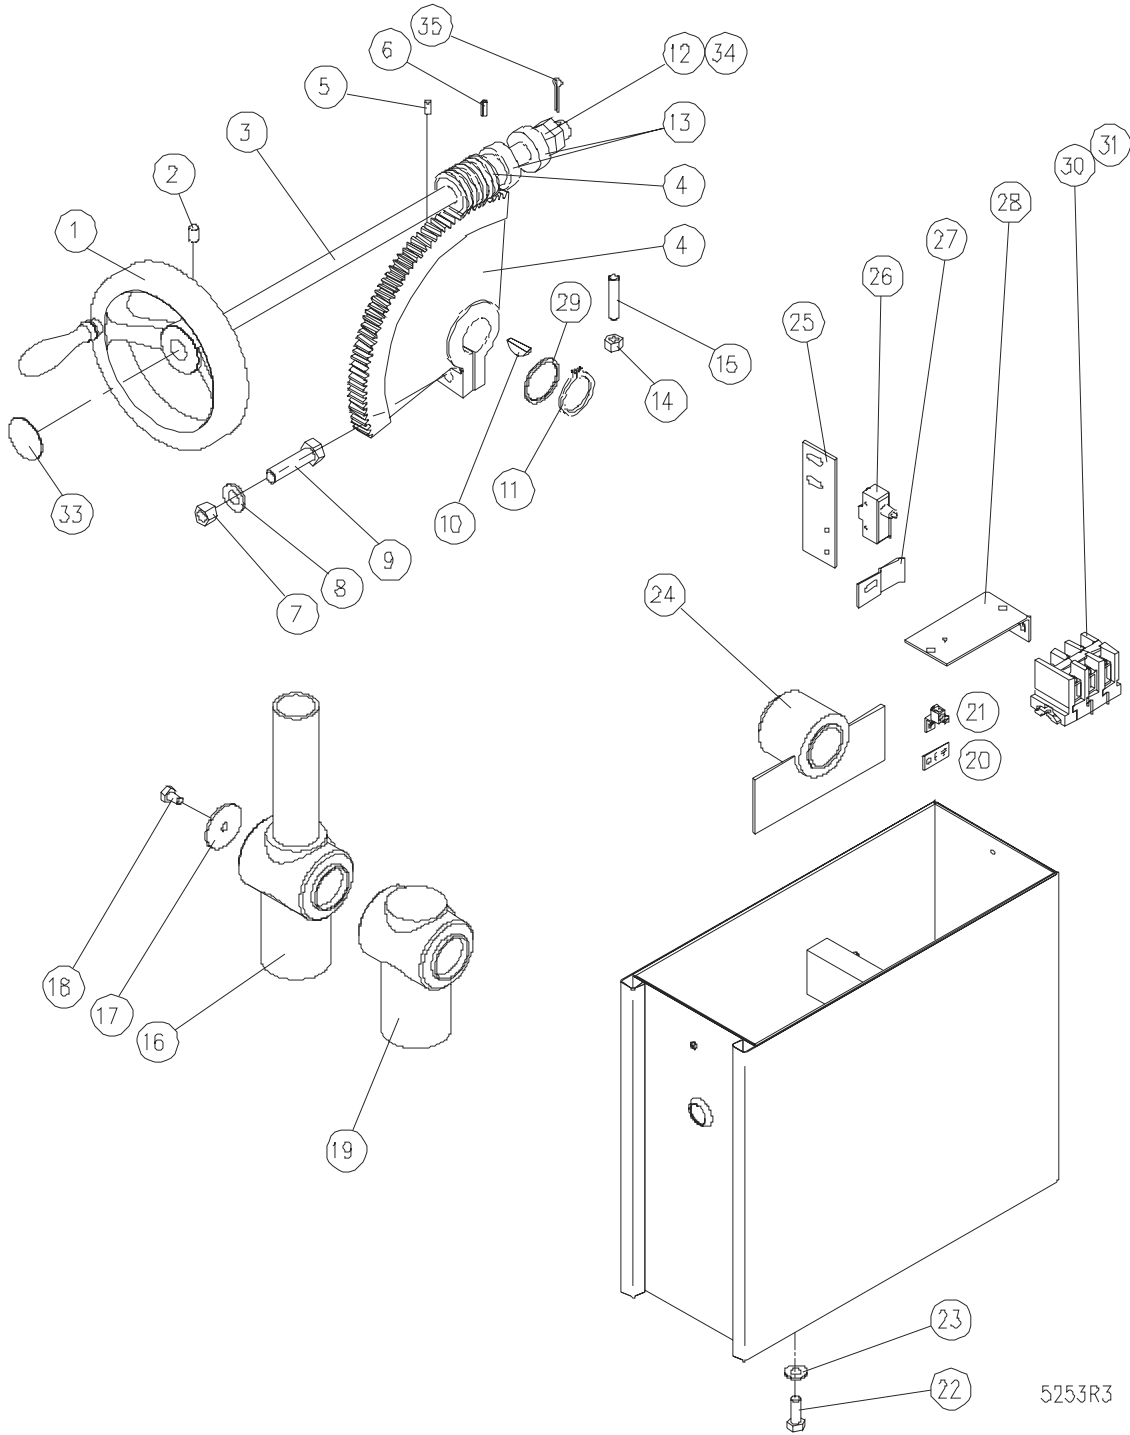

* NOT SHOWN.

** SELECT AS REQUIRED.

PARTS LIST, SELF-GENERATING STEAM KETTLES, MODELS KLT, KLS, KPS

TILT CONSOLE PARTS

FIGURE 2

PARTS LIST, SELF-GENERATING STEAM KETTLES, MODELS KLT, KLS, KPS

<u>ITEM</u>	<u>PART NUMBER</u>	<u>DESCRIPTION</u>	<u>QUANTITY</u>
1.	41554	Hand Wheel	1
2.	40101	Set Screw 3/8 -16 x 1/2 inches	1
3.	41236	Tilt Shaft	1
4.	41095	Segment Gear & Worm Gear Kit (Includes items 5 to 11)	
5.	40082	Set Screw, 1/4 - 20 x 1/2	1
6.	40266	Tension Pin, 3/16 Dia. x 5/8	1
7.	40113	Nut 1/2 - 13	1
8.	40132	Lock Washer 1/2	1
9.	40249	Bolt 1/2 - 13 x 2	1
10.	40123	Key Woodruff	1
11.	40126	Retaining Ring	1
12.	40258	Jam Nut	2
13.	41090	Thrust Bearing	2
14.	40108	Nut, 3/8 - 16	1
15.	40206	Set Screw, 3/8 - 16 x 1 3/4	1
16.	41586	Outbore Bearing complete with extension - used on spring assist covers only - specify model.	1
17.	42124	Stainless Steel Washer	1
18.	42125	Bolt	1
19.	41585	Outbore Bearing	1
20.	42013	Ground ID Tag	1
21.	40840	Ground Lug	1

PARTS LIST, SELF-GENERATING STEAM KETTLES, MODELS KLT, KLS, KPS

<u>ITEM</u>	<u>PART NUMBER</u>	<u>DESCRIPTION</u>	<u>QUANTITY</u>
22.	40103	Bolt 3/8-16 x 1 inch	4
23.	40100	Lock Washer 3/8 inch	4
24.	41591	Block Bearing	1
25.	40816	Micro Switch Bracket	1
26.	40938	Micro Switch	1
27.	40742	Micro Switch Activator Bracket	1
28.	42711	Terminal Block Bracket	1
29.	41071	Spacer, 1/16" Thick	As Required
30.	40734	Terminal Block	3
31.	40733	End Section	1
*	42742	Rail	1
* 32.	40076	Screw, Console Cover, 10 - 32 x 1/2 inches	1
33.	42342	Decal - Tilt	1
34.	41091	Washer, 3/4 ID x 1-1/4 OD	1
35.	41092	Cotter Pin S.S. 3/16" x 1"	1

<u>ITEM</u>	<u>PART NUMBER</u>	<u>DESCRIPTION</u>	<u>QUANTITY</u>
	40556	3" DRAW-OFF VALVE ASSEMBLY	
1.	40567	Acorn Nut, 7/16-14 UNC	1
2.	40568	Handle, Stainless Steel	1
3.	40569	Gland Nut	1
4.	40570	Bonnet	1
5.	40572	"O" Ring	1
6.	40571	Stem Assembly	1
7.	43248	Valve Body	1