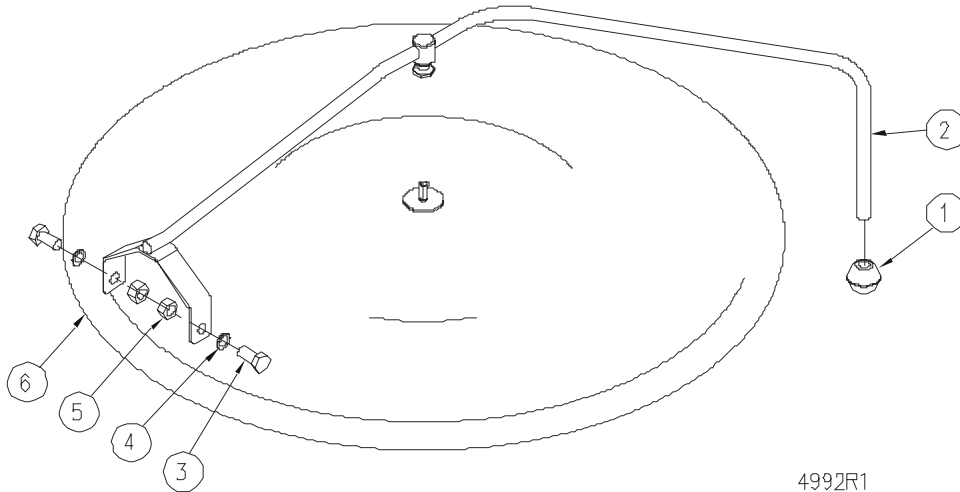

PARTS LIST, SELF-GENERATING STEAM KETTLES, MODELS KLT, KLS, KPS

SPRING ASSIST HINGE ASSEMBLY

FIGURE 4

PARTS LIST, SELF-GENERATING STEAM KETTLES, MODELS KLT, KLS, KPS

<u>ITEM</u>	<u>PART NUMBER</u>	<u>DESCRIPTION</u>	<u>QUANTITY</u>
	42112	HINGE ASSEMBLY	
1.	41543	Lock Pin	1
2.	41546	End Lock Plate	1
3.	43106	Stationary Disc	1
4.	41100	Core	1
5.	41526	Spring	1
** 6.	41535	Handle Assembly, 20 Gallon Kettle	1
	41536	Handle Assembly, 30 Gallon Kettle	1
	41537	Handle Assembly, 40 Gallon Kettle	1
	41528	Handle Assembly, 60 Gallon Kettle	1
	41529	Handle Assembly, 80 Gallon Kettle	1
	41530	Handle Assembly, 100 Gallon Kettle	1
7.	43107	Rotary Disc	1
8.	41520	End Stop Plate	1
9.	40098	Cap Screws	4
10.	40259	Knob	1
11.	42713	Mounting Plate Assembly - Tilting Models Only	1
** 12.	41512	Covers, 20 Gallon Kettle	1
	41513	Covers, 30 Gallon Kettle	1
	41514	Covers, 40 Gallon Kettle	1
	41515	Covers, 60 Gallon Kettle	1
	41516	Covers, 80 Gallon Kettle	1
	41517	Covers, 100 Gallon Kettle	1

** SELECT AS REQUIRED.

PARTS LIST, SELF-GENERATING STEAM KETTLES, MODELS KLT, KLS, KPS

HINGE ASSEMBLY

FIGURE 5

<u>ITEM</u>	<u>PART NUMBER</u>	<u>DESCRIPTION</u>	<u>QUANTITY</u>
1.	40259	Knob	1
** 2.	42158	Handle Assembly, 20 Gallon Kettle	1
	42159	Handle Assembly, 30 Gallon Kettle	1
	42161	Handle Assembly, 40 Gallon Kettle	1
3.	40109	Bolt	2
4.	43389	Fibre Washer	4
5.	40111	Nut	2
6.	41512	Cover, 20 Gallon Kettle	1
	41513	Cover, 30 Gallon Kettle	1
	41514	Cover, 40 Gallon Kettle	1
	41515	Cover, 60 Gallon Kettle	1
	41516	Cover, 80 Gallon Kettle	1
	41517	Cover, 100 Gallon Kettle	1

** SELECT AS REQUIRED

PARTS LIST, SELF-GENERATING STEAM KETTLES, MODELS KLT, KLS, KPS

DRAW-OFF VALVE

FIGURE 6

<u>ITEM</u>	<u>PART NUMBER</u>	<u>DESCRIPTION</u>	<u>QUANTITY</u>
	40553	1 - ½" DRAW-OFF VALVE ASSEMBLY	
1.	41809	Acorn Nut 10-24 UNC	1
2.	40662	Handle, Stainless Steel	1
3.	40559	Gland Nut	1
4.	40560	Bonnet	1
5.	40562	"O" Ring	1
6.	40561	Stem Assembly	1
7.	43246	Valve Body	1