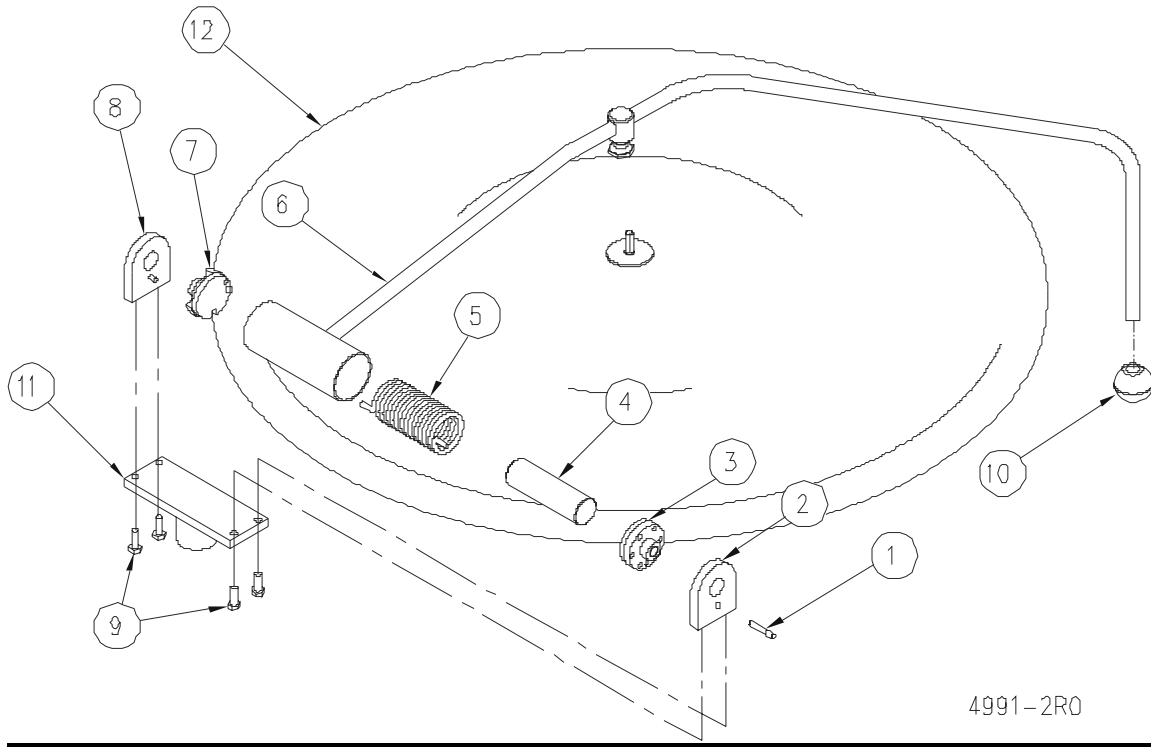

PARTS LIST, SELF-GENERATING STEAM KETTLES, MODELS KLT, KLS, KPS

SPRING ASSIST HINGE ASSEMBLY

FIGURE 4

PARTS LIST, SELF-GENERATING STEAM KETTLES, MODELS KLT, KLS, KPS

<u>ITEM</u>	<u>PART NUMBER</u>	<u>DESCRIPTION</u>	<u>QUANTITY</u>
	42112	HINGE ASSEMBLY	
1.	41543	Lock Pin	1
2.	41546	End Lock Plate	1
3.	43106	Stationary Disc	1
4.	41100	Core	1
5.	41526	Spring	1
** 6.	41535	Handle Assembly, 20 Gallon Kettle	1
	41536	Handle Assembly, 30 Gallon Kettle	1
	41537	Handle Assembly, 40 Gallon Kettle	1
	41528	Handle Assembly, 60 Gallon Kettle	1
	41529	Handle Assembly, 80 Gallon Kettle	1
	41530	Handle Assembly, 100 Gallon Kettle	1
7.	43107	Rotary Disc	1
8.	41520	End Stop Plate	1
9.	40098	Cap Screws	4
10.	40259	Knob	1
11.	42713	Mounting Plate Assembly - Tilting Models Only	1
** 12.	41512	Covers, 20 Gallon Kettle	1
	41513	Covers, 30 Gallon Kettle	1
	41514	Covers, 40 Gallon Kettle	1
	41515	Covers, 60 Gallon Kettle	1
	41516	Covers, 80 Gallon Kettle	1
	41517	Covers, 100 Gallon Kettle	1

** SELECT AS REQUIRED.

PARTS LIST, SELF-GENERATING STEAM KETTLES, MODELS KLT, KLS, KPS

HINGE ASSEMBLY

FIGURE 5

<u>ITEM</u>	<u>PART NUMBER</u>	<u>DESCRIPTION</u>	<u>QUANTITY</u>
1.	40259	Knob	1
** 2.	42158	Handle Assembly, 20 Gallon Kettle	1
	42159	Handle Assembly, 30 Gallon Kettle	1
	42161	Handle Assembly, 40 Gallon Kettle	1
3.	40109	Bolt	2
4.	43389	Fibre Washer	4
5.	40111	Nut	2
6.	41512	Cover, 20 Gallon Kettle	1
	41513	Cover, 30 Gallon Kettle	1
	41514	Cover, 40 Gallon Kettle	1
	41515	Cover, 60 Gallon Kettle	1
	41516	Cover, 80 Gallon Kettle	1
	41517	Cover, 100 Gallon Kettle	1