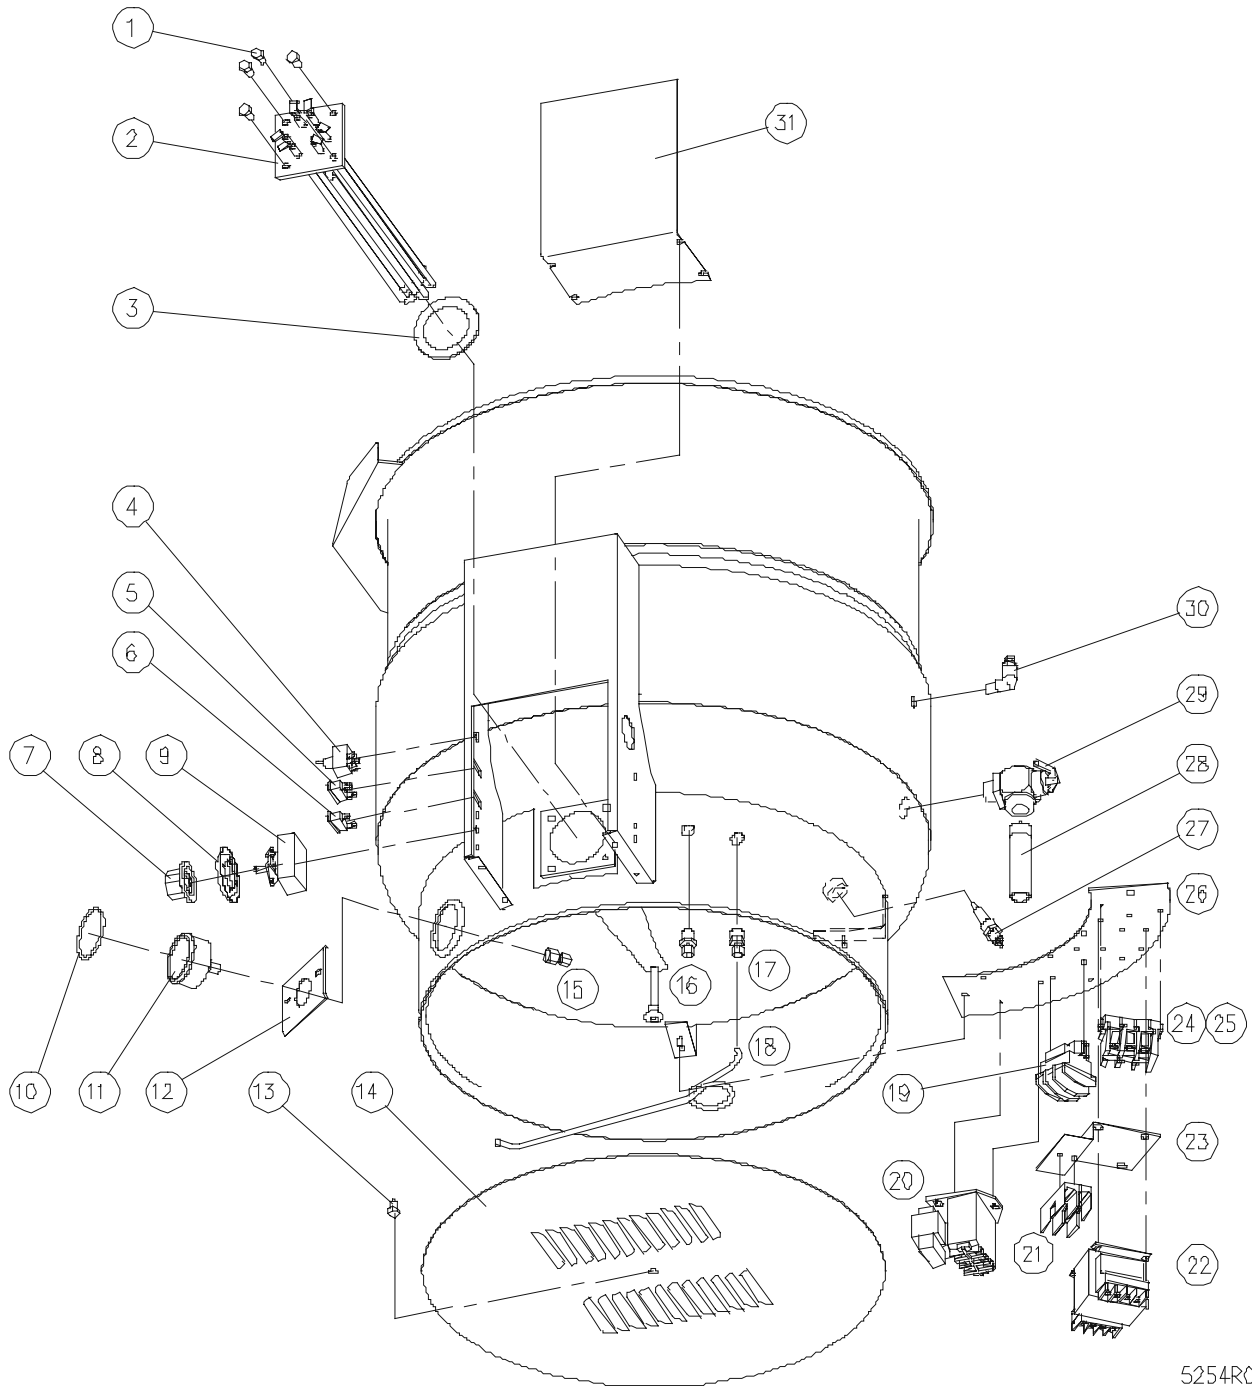

PARTS LIST, SELF-GENERATING STEAM KETTLES, MODELS KLT, KLS, KPS

FIGURE 1