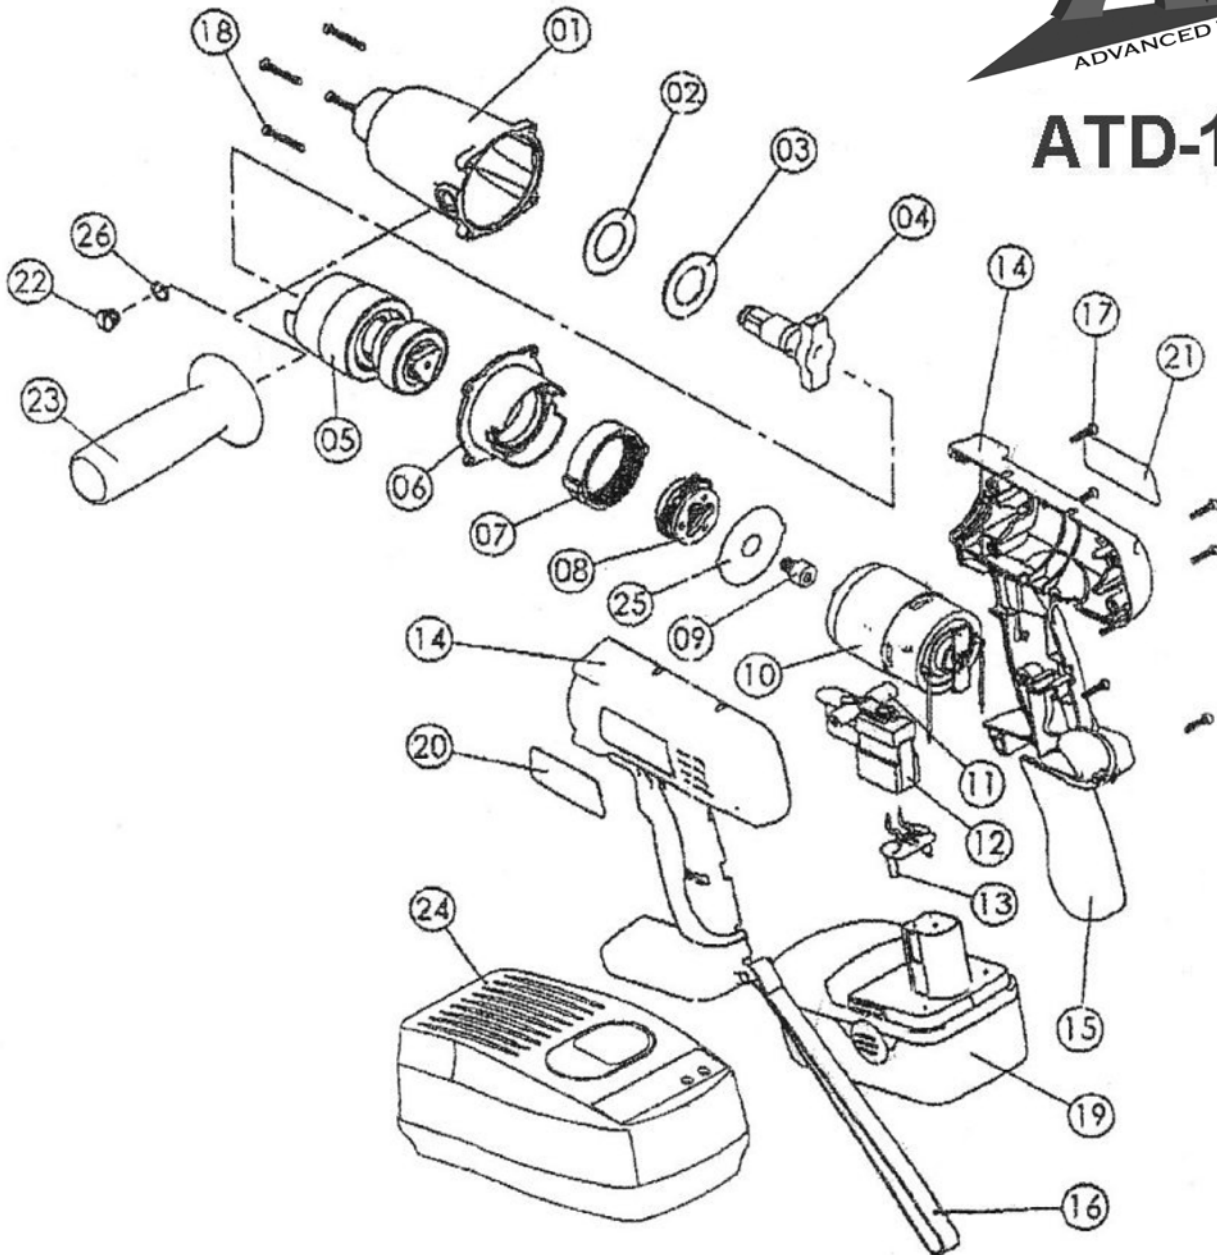

ATD-10702

ORDERING PART#	ITEM#	PART DESCRIPTION
PRT10702-01	1	FRONT COVER ASSY
PRT10702-02	2	RUBBER WASHER
PRT10702-03	3	WASHER A
PRT10702-04	4	FRONT IMPACT ASSY
PRT10702-05	5	REAR IMPACT ASSY
PRT10702-06	6	GEAR RING HOUSING
PRT10702-07	7	GEAR RING
PRT10702-08	8	PLANETARY GEARS
PRT10702-09	9	PINION
PRT10702-10	10	MOTOR ASSY
PRT10702-11	11	FORWARD/REVERSE ROD
PRT10702-12	12	SWITCH
PRT10702-13	13	BATTERY CONNECTOR ASSY

ORDERING PART#	ITEM#	PART DESCRIPTION
PRT10702-14	14	MAIN HOUSING L&R
PRT10702-15	15	SOFT GRIP
PRT10702-16	16	HANDSTRAP
PRT10702-17	17	HOUSING SCREW
PRT10702-18	18	FRONT COVER SCREW
ATD10703	19	BATTERY FOR 10702
N/A	20	LEFT NAMEPLATE
N/A	21	RIGHT NAMEPLATE
PRT10702-22	22	SCREW
PRT10702-23	23	SIDE HANDLE
PRT10702-24	24	CHARGER
PRT10702-25	25	WASHER B
PRT10702-26	26	O-RING