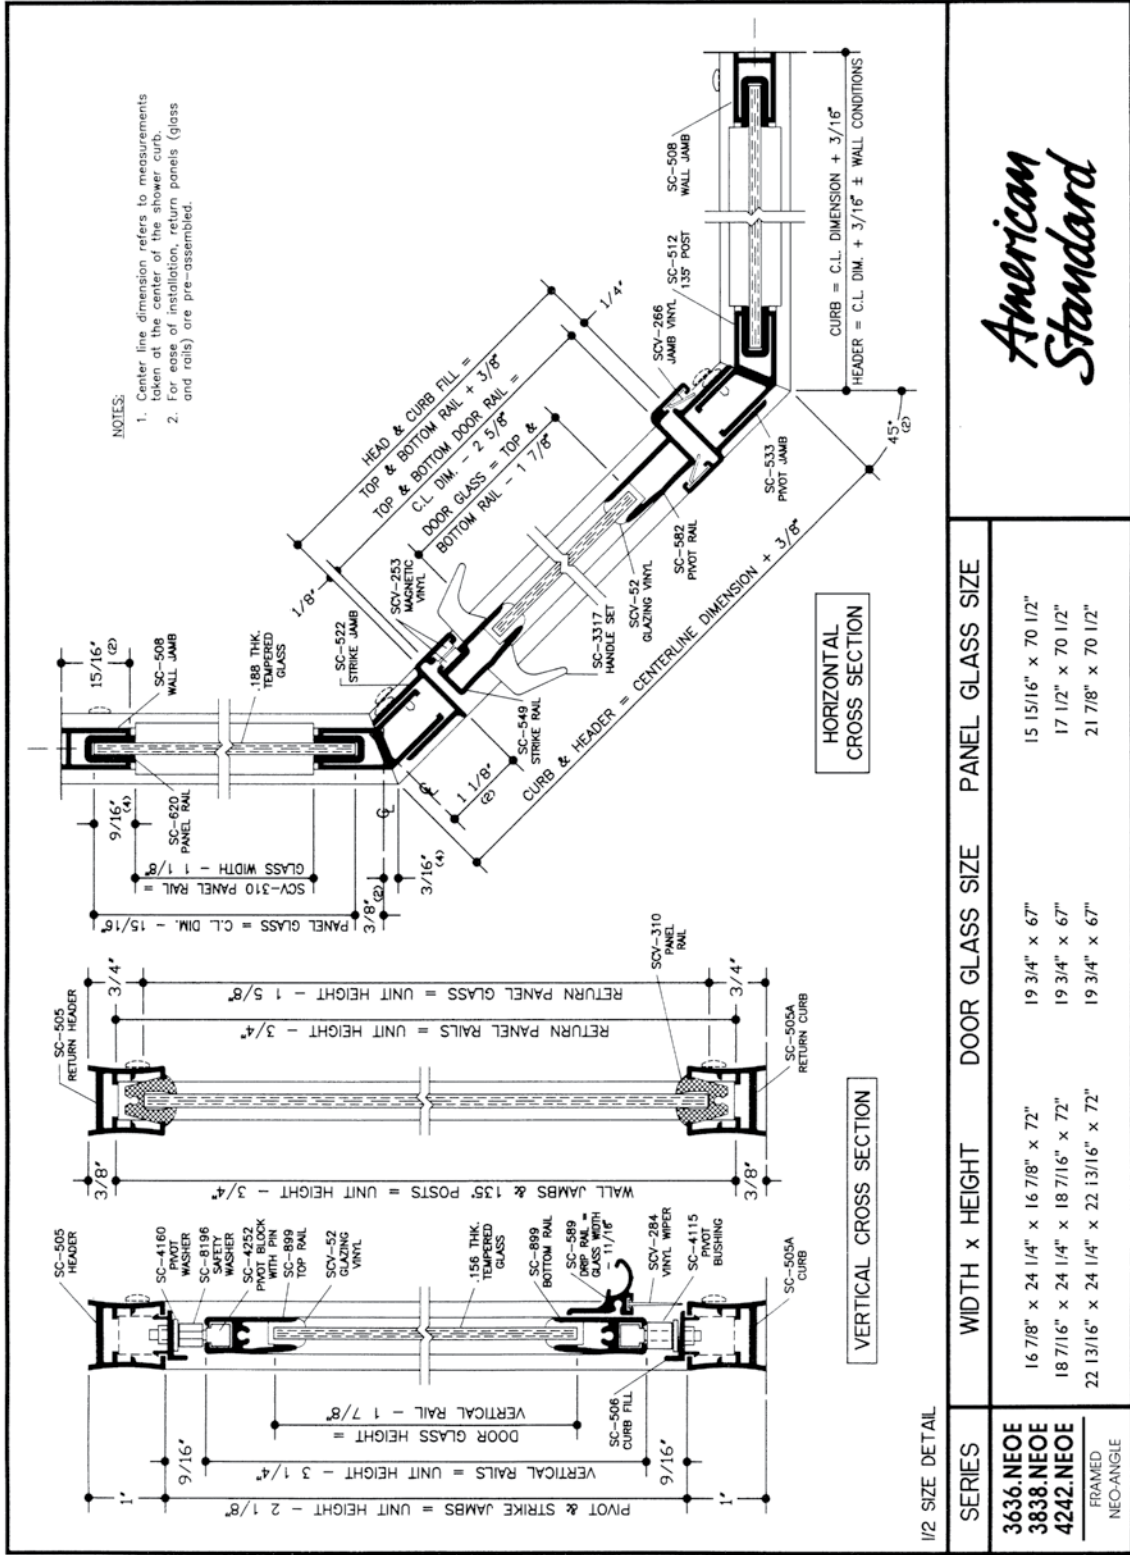

SPS 4242/3838/3636NEOE2/5

American Standard