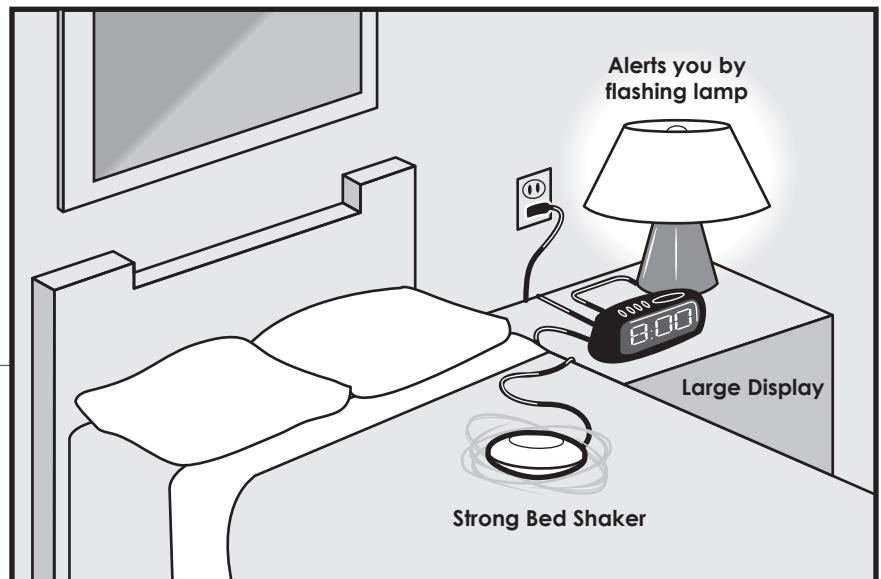

# WakeMEup Alarm Clock

**STRONG BED  
SHAKER INCLUDED**

The WakeMEup Alarm Clock comes with a strong bed shaker, jumbo size LED display, adjustable loud audible buzzer, and lamp outlet. You can choose to turn on or off the bed shaker or lamp to match your life-style or adjust the buzzer volume to your comfort level. The adjustable display dimmer will give you the option to lower the brightness of the LED display. WakeMEup will be sure to wake up every morning.

## FEATURES

- Adjustable loud audible alarm (up to 120dB)
- Strong bed shaker (INCLUDED)
- Appliance outlet easy to connect to lamp
- Alarm ON/OFF switch
- Large Snooze button
- Brightness control for display
- Jumbo size display
- 9V battery backup (battery not included)
- Weight: 1.15 lb (0.52kg) without 9V
- Size: W 7.6" (19.3cm) x L 2.75" (7cm) x H 4.7" (11.9cm)