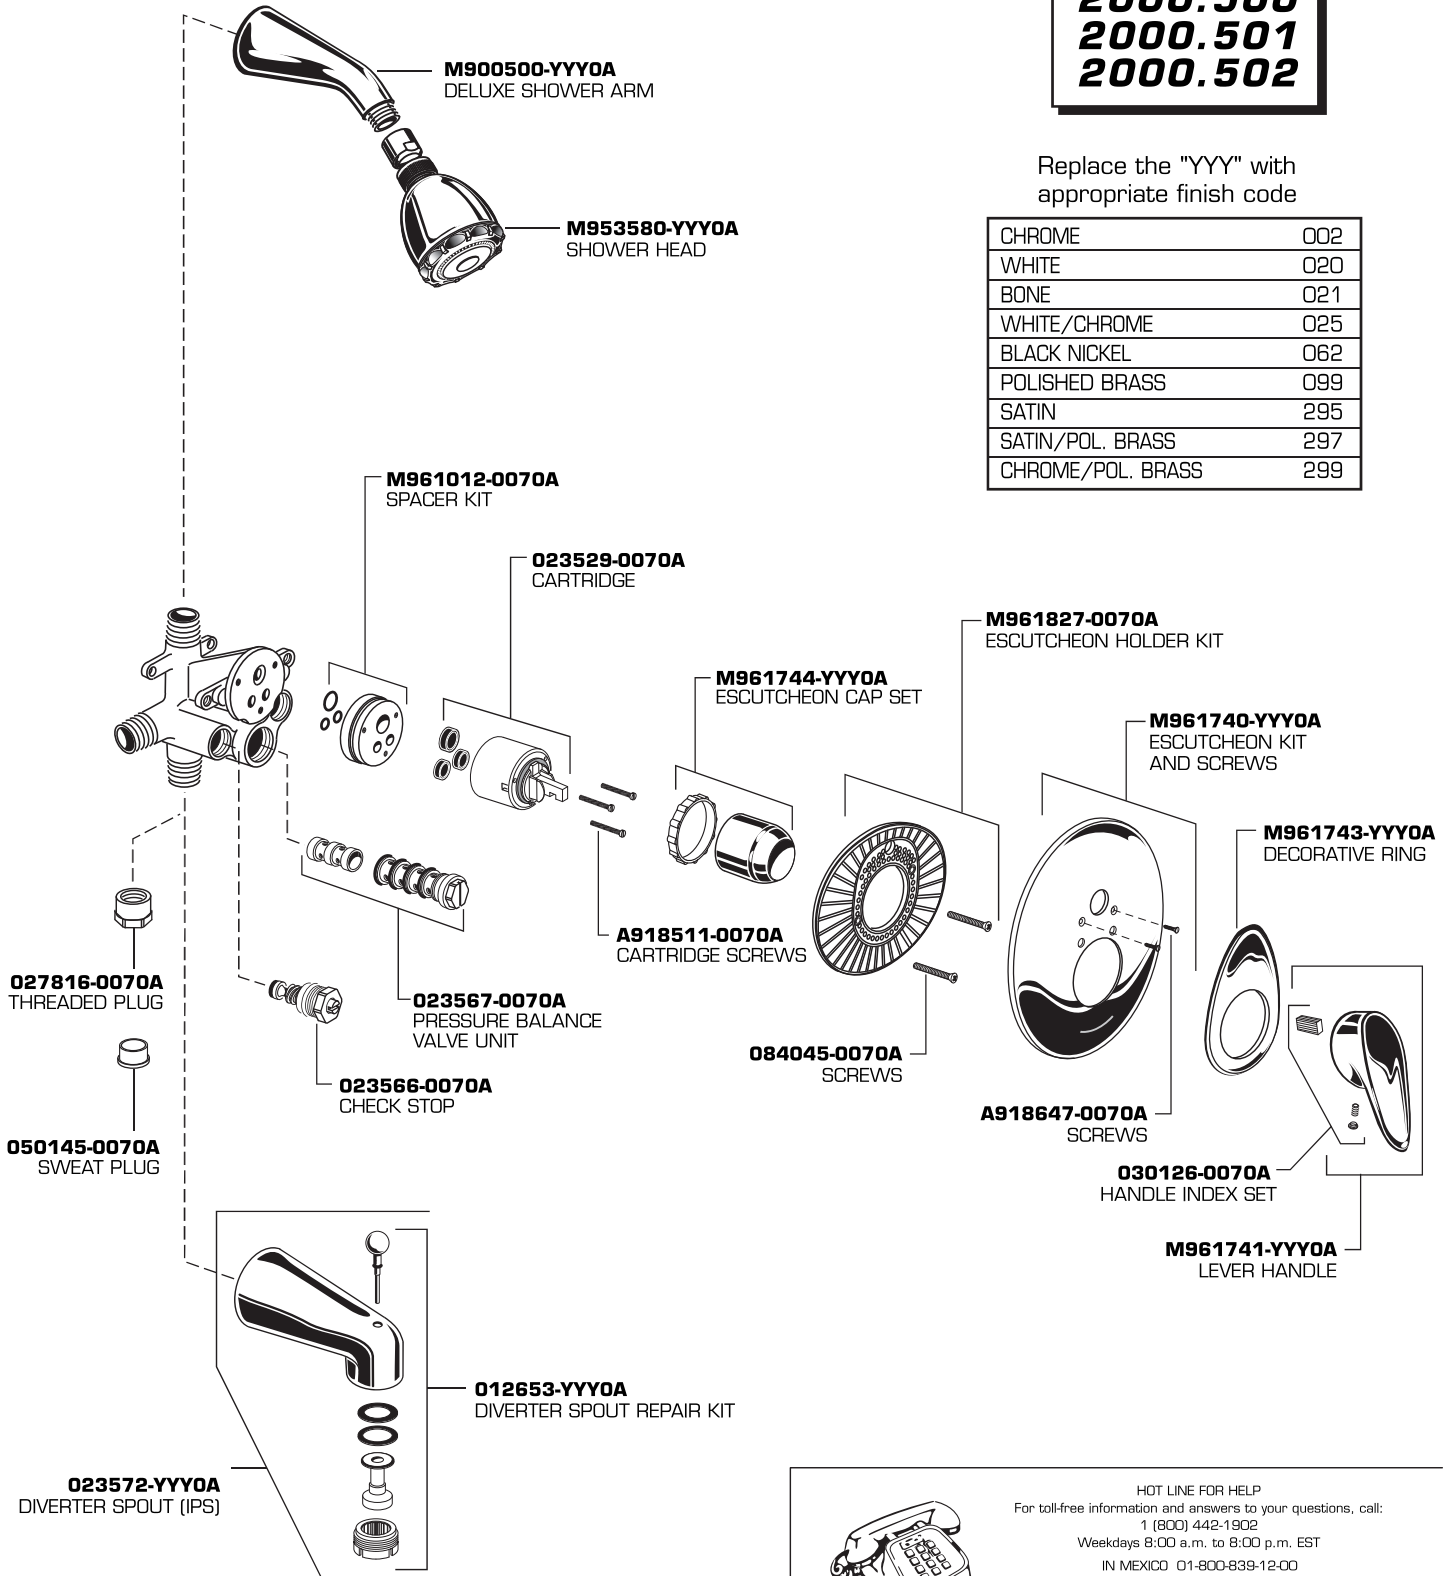

MODEL NUMBER

2000.500
2000.501
2000.502

Replace the "YYY" with appropriate finish code

CHROME	002
WHITE	020
BONE	021
WHITE/CHROME	025
BLACK NICKEL	062
POLISHED BRASS	099
SATIN	295
SATIN/POL. BRASS	297
CHROME/POL. BRASS	299