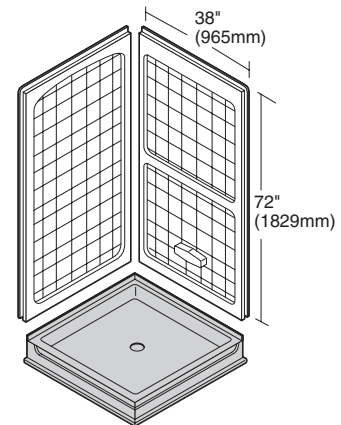

ACRYLUX 38" x 38" CORNER SHOWER KIT

Shower Kit With Walls:

☐ **3838Y1K.DT Shower Kit With Walls**

Includes the following components:

Shower Base Features:

- 3838Y1.DT Shower Base
- High-gloss acrylic-capped ABS with fiberglass reinforcement
- Double threshold with tiling flange

Nominal Dimensions:

38" x 38" x 5-1/8"
(965 x 965 x 130mm)

Door Features:

- 3838Y1.DTE5.213 Bath Door
- Two sliding tempered safety glass panels
- Silver Shine frame finish
- Rain privacy glass

Centerline Dimensions:

35-1/2" x 35-1/2" x 72"
(902 x 902 x 1829mm)

Wall Set Features:

- 3838Y1.CWT Bath Tile Wall Set
- High-gloss acrylic-capped ABS with fiberglass reinforcement
- Mounts directly to studs
- Caulk-less installation

Nominal Dimensions:

72" tall x 38" wide
(1829 x 965mm)

Shower Kit Without Walls:

☐ **3838Y1KB.DT Shower Kit Without Walls**

- Same as above but without wall set

Compliance Certifications -

Meets or Exceeds the Following Specifications:

- ANSI Z97 for Safety Glazing Materials
- ANSI Z124.1.2 for Plastic Bathtubs and Shower Units
- ASTM E162 for Flammability
- NFPA 258 for Smoke Density