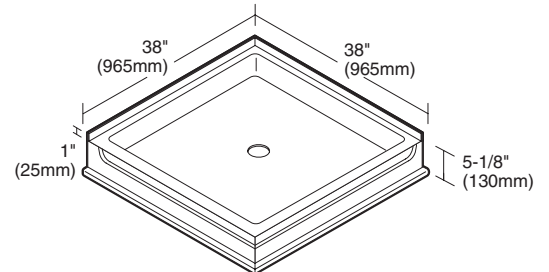

ACRYLUX 38" x 38" CORNER SHOWER KIT

Shower Kit With Walls:

☐ **3838Y1K.DT Shower Kit With Walls**

Includes the following components:

Shower Base Features:

- 3838Y1.DT Shower Base
- High-gloss acrylic-capped ABS with fiberglass reinforcement
- Double threshold with tiling flange

Nominal Dimensions:

38" x 38" x 5-1/8"
(965 x 965 x 130mm)

Door Features:

- 3838Y1.DTE5.213 Bath Door
- Two sliding tempered safety glass panels
- Silver Shine frame finish
- Rain privacy glass

Centerline Dimensions:

35-1/2" x 35-1/2" x 72"
(902 x 902 x 1829mm)

Wall Set Features:

- 3838Y1.CWT Bath Tile Wall Set
- High-gloss acrylic-capped ABS with fiberglass reinforcement
- Mounts directly to studs
- Caulk-less installation

Nominal Dimensions:

72" tall x 38" wide
(1829 x 965mm)

Shower Kit Without Walls:

☐ **3838Y1KB.DT Shower Kit Without Walls**

- Same as above but without wall set

Compliance Certifications -

Meets or Exceeds the Following Specifications:

- ANSI Z97 for Safety Glazing Materials
- ANSI Z124.1.2 for Plastic Bathtubs and Shower Units
- ASTM E162 for Flammability
- NFPA 258 for Smoke Density