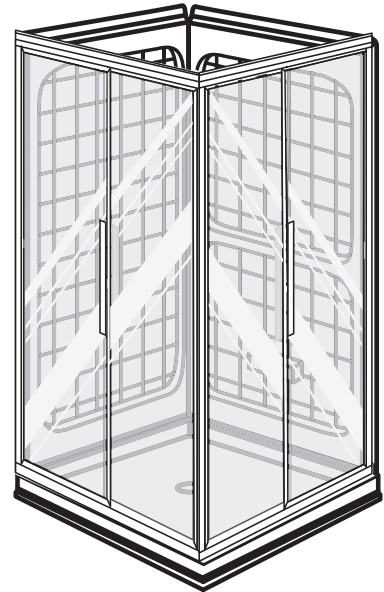

ACRYLUX 38" x 38" CORNER SHOWER KIT

Shower Kit With Walls:

☐ **3838Y1K.DT Shower Kit With Walls**

Includes the following components:

Shower Base Features:

- 3838Y1.DT Shower Base
- High-gloss acrylic-capped ABS with fiberglass reinforcement
- Double threshold with tiling flange

Nominal Dimensions:

38" x 38" x 5-1/8"
(965 x 965 x 130mm)

Door Features:

- 3838Y1.DTE5.213 Bath Door
- Two sliding tempered safety glass panels
- Silver Shine frame finish
- Rain privacy glass

Centerline Dimensions:

35-1/2" x 35-1/2" x 72"
(902 x 902 x 1829mm)

Wall Set Features:

- 3838Y1.CWT Bath Tile Wall Set
- High-gloss acrylic-capped ABS with fiberglass reinforcement
- Mounts directly to studs
- Caulk-less installation

Nominal Dimensions:

72" tall x 38" wide
(1829 x 965mm)

Shower Kit Without Walls:

☐ **3838Y1KB.DT Shower Kit Without Walls**

- Same as above but without wall set

Compliance Certifications -

Meets or Exceeds the Following Specifications:

- ANSI Z97 for Safety Glazing Materials
- ANSI Z124.1.2 for Plastic Bathtubs and Shower Units
- ASTM E162 for Flammability
- NFPA 258 for Smoke Density