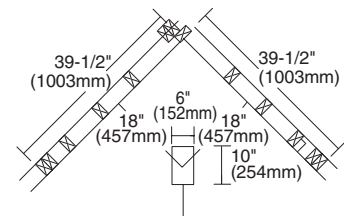

STUD LAYOUT