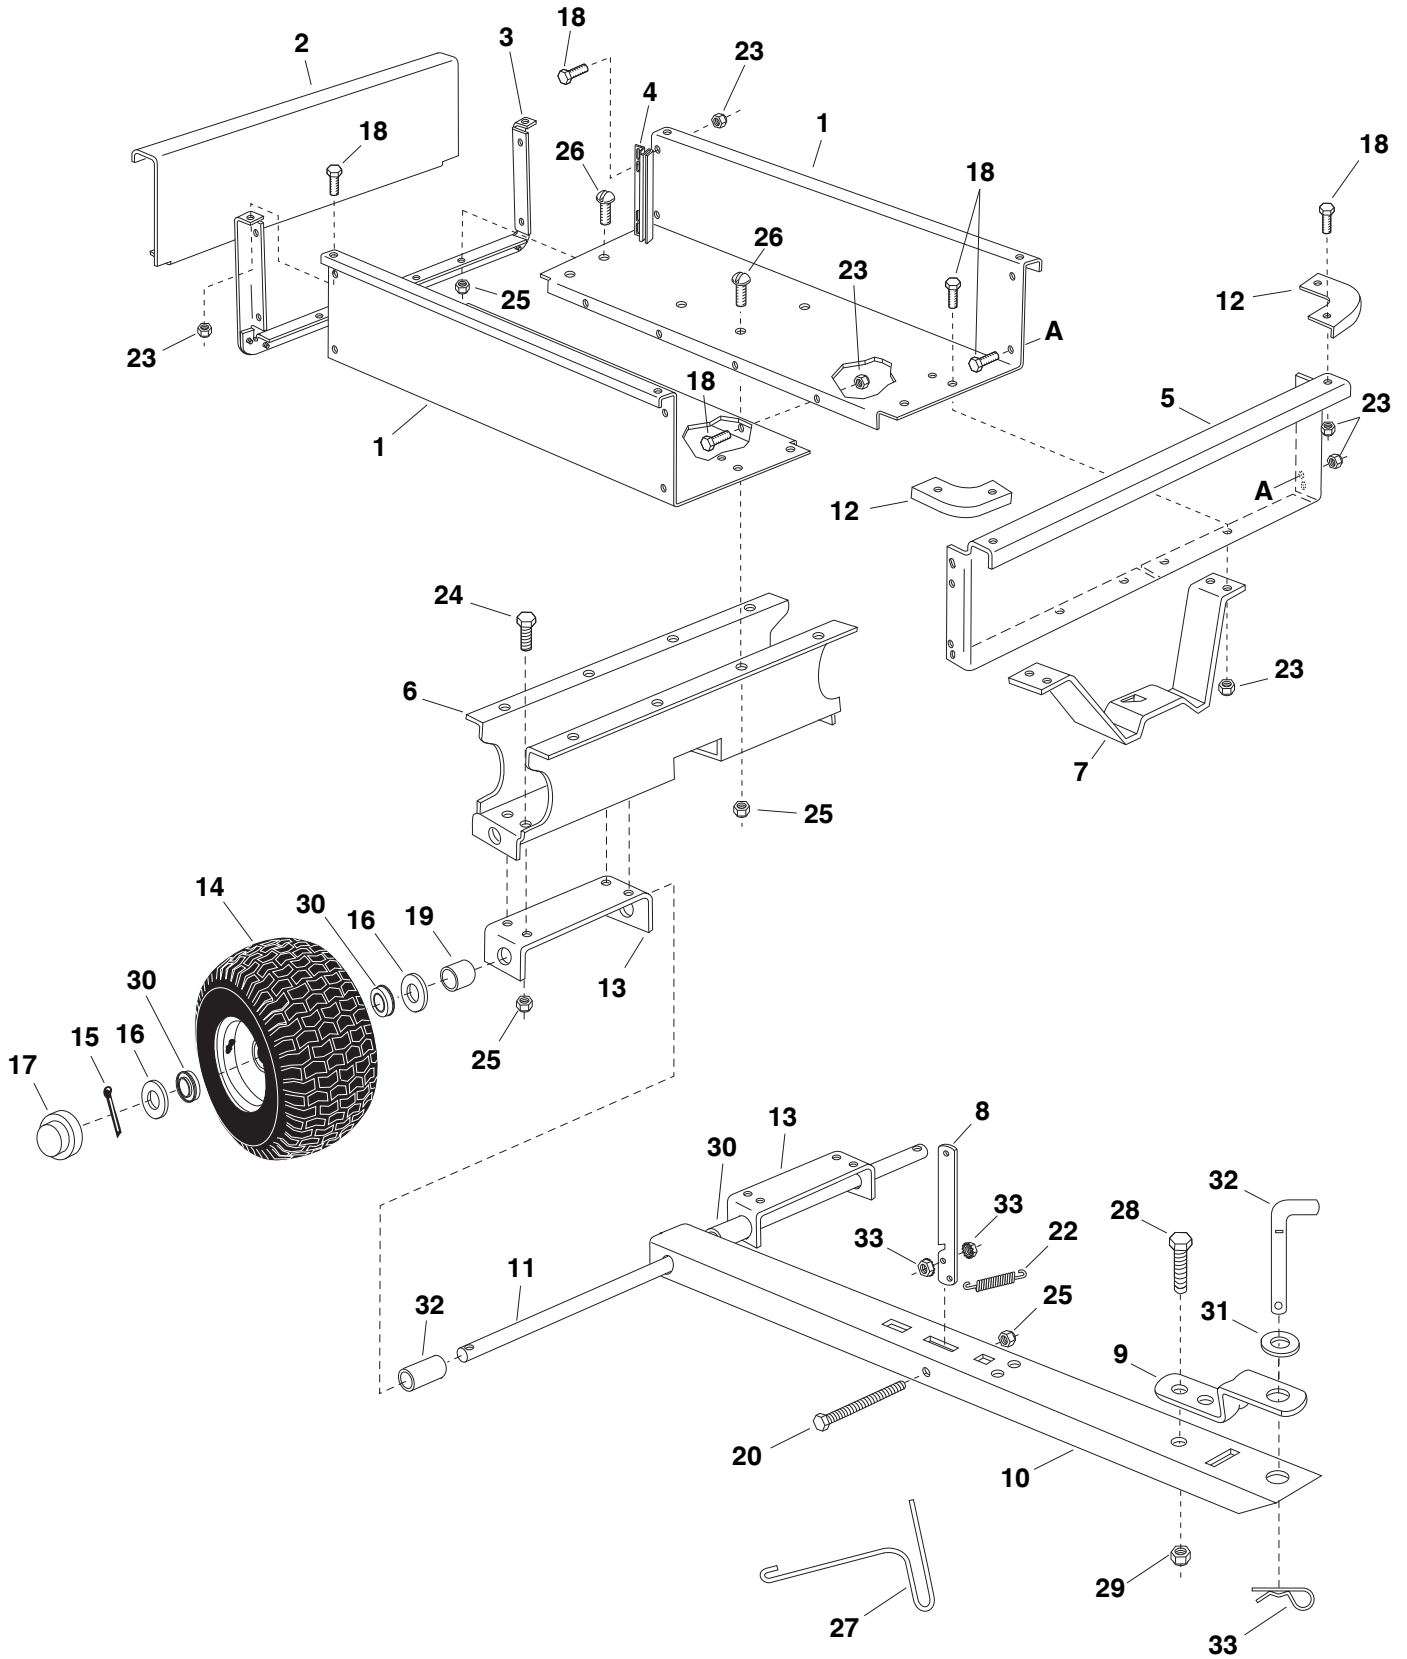

REPAIR PARTS FOR CART MODEL 45-02175

REPAIR PARTS LIST FOR CART MODEL 45-02175

REF. NO.	PART NO.	DESCRIPTION	Quantity
1	23984	Cart Body	2
2	23504	Tailgate	1
3	62457	Tailgate Reinforcement Bracket	1
4	23548	Guide, Tailgate	2
5	23490	Front Panel	1
6	23487	Wheel Support	1
7	24757	Latch Stand Bracket	1
8	24498	Latch Lock Lever	1
9	23014	Hitch Bracket	1
10	24756	Tongue (Draw Bar)	1
11	24462	Axle, Wheel 1" Dia.	1
12	23484	Cap, Front Corner	2
13	23357	Axle Extension Bracket	2
14	48906	Wheel, 18.0" x 9.5"	2
15	43093	Cotter Pin, 1/8" Dia. x 1-1/2"	2
16	43601	Washer, Flat 1.032"	4
17	43014	Hub Cap	2
18	43012	Hex Bolt, 1/4-20 x 3/4" *	24
19	45132	Spacer Tube (Short)	2
20	47407	Hex Bolt, 5/16-18 x 3-3/4"	1
21	43343	Hair Cotter Pin, 3/32"	1
22	47408	Spring	1
23	47189	Nylock Nut, 1/4-20 Thread *	24
24	43182	Hex Bolt, 5/16-18 x 3/4" Lg.*	8
25	47810	Nylock Nut, 5/16" Thread	21
26	43814	Slit. Truss Hd. Bolt, 5/16-18 x 3/4" Lg.*	12
27	47622	Spring Puller Tool	1
28	43001	Hex Bolt, 3/8-16 x 1" Lg. *	1
29	HA21362	Nylock Nut, 3/8-16 Thread *	1
30	65408	Wheel Bearing Kit	2
31	R19171616	Flat Washer, 17/32" x 1"	1
32	43884	Pin, Hitch	1
33	46980	Hex Nut, 5/16-18 (SEMS)	2
	40314	Owners Manual	1