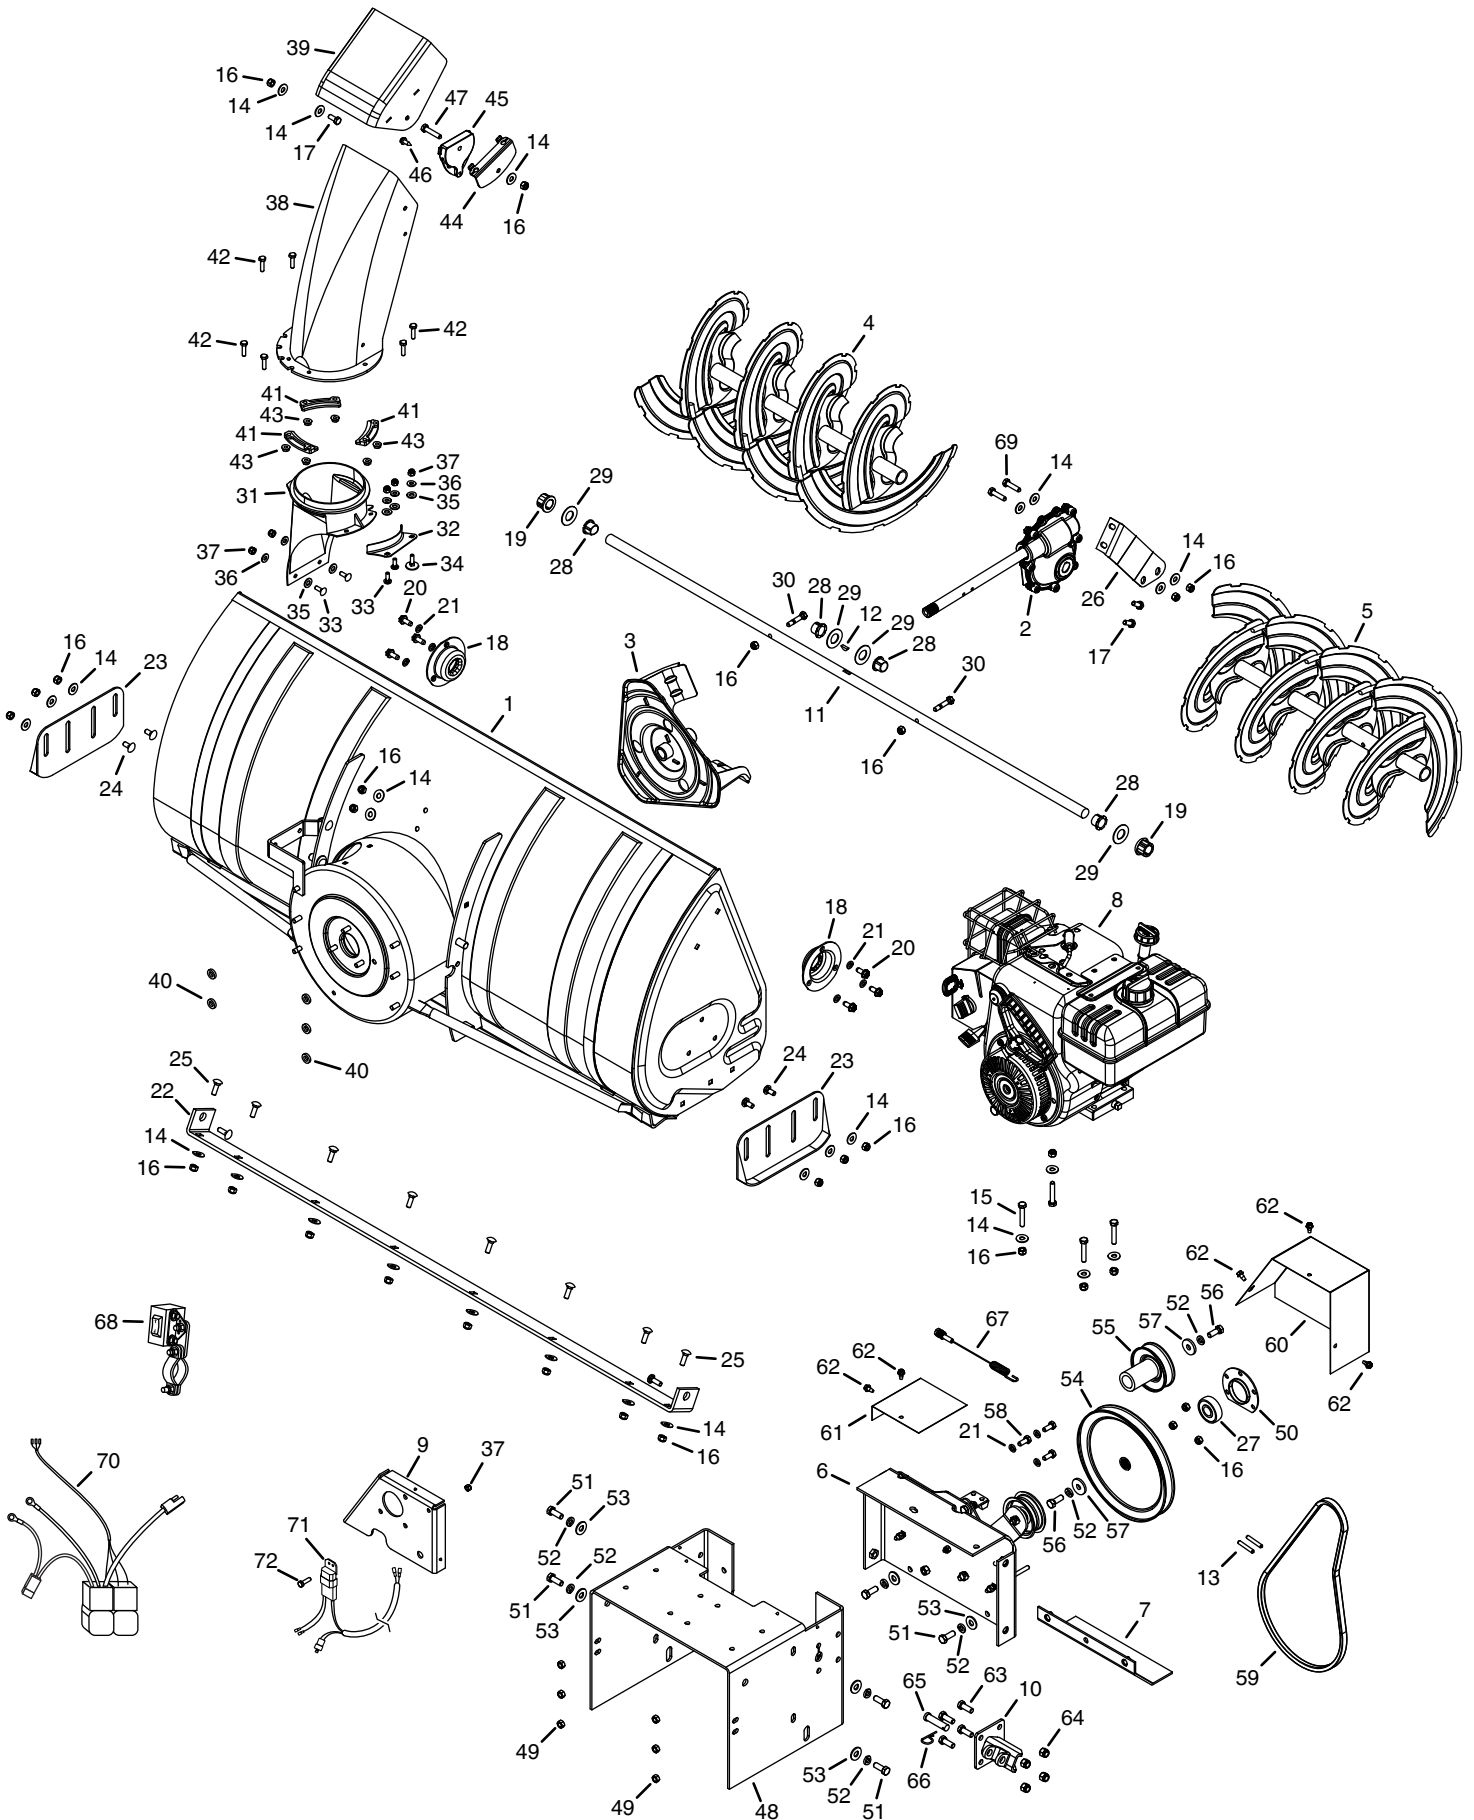

REPAIR PARTS FOR MODEL 45-0418 ATV SNOW THROWER

REPAIR PARTS FOR MODEL 45-0418 ATV SNOW THROWER

REF	QTY	PART NO.	DESCRIPTION	REF	QTY	PART NO.	DESCRIPTION
1	1	65683	50" Snow thrower Housing	37	6	47189	Nylock Nut, 1/4-20
2	1	71464	Drive Assembly	38	1	731-1300C	Lower Chute
3	1	63768	Impeller	39	1	731-0921	Upper Chute
4	1	65685	Spiral Blades (LH)	40	5	750-0437	Pivot Bushing
5	1	65684	Spiral Blades (RH)	41	3	731-0851A	Chute Keeper
6	1		Drive Control Assembly (See back page)	42	6	49395	Flange Hex Bolt, 1/4-20 x 1"
7	1	65695	Skid Plate	43	6	47598	Washer Faced Nut, 1/4-20
8	1	LH358SA-159655A	Engine	44	1	784-5594	Cable Bracket
9	1	65697	Belt Guide Assembly	45	1	731-1313C	Cable Guide
10	1	66093	Actuator Bracket	46	1	710-0896	Washer Screw, 1/4-14 x .625
11	1	25942	Drive Output Shaft	47	1	43085	Hex Bolt, 5/16-18 x 1-1/2"
12	1	HA20185	#61 Woodruff Key	48	1	25947	Engine Mounting Base
13	2	715-0114	Spiral Roll Pin, 1/4 x 1-1/2"	49	6	43064	Lock Nut, 5/16-18
14	27	43081	Washer, 5/16" Standard	50	1	05931	Bearing, Housing
15	4	43084	Hex Bolt, 5/16-18 x 1-3/4"	51	6	49681	Hex Bolt, 3/8-16 x 1"
16	28	47810	Nylock Nut, 5/16-18	52	8	43003	Lock Washer, 3/8"
17	3	43182	Hex Bolt, 5/16-18 x 3/4"	53	6	43070	Washer, 3/8" Standard
18	2	784-5618	Bearing Housing	54	1	40230	Splined Pulley
19	2	47615	Flange Bearing	55	1	40236	Engine Pulley
20	6	47630	Hex Bolt, 5/16-18 x 3/4" (Self)	56	2	44377	Hex Bolt, 3/8-24 x 1"
21	6	43086	Lock Washer, 5/16"	57	2	736-0247	Washer, .41 x 1.25 x .156
22	1	25940	Scraper Plate	58	3	710-0627	Hex Bolt, 5/16-24 x 3/4"
23	2	24279	Skid Shoe	59	1	40585	V-Belt
24	4	43080	Carriage Bolt, 5/16-18 x 3/4"	60	1	25960	Engine Pulley Cover
25	10	44326	Carriage Bolt, 5/16-18 x 1"	61	1	25961	Drive Cover
26	1	25937	Gearbox Center Brace	62	5	48840	Washer Screw, 1/4-20 x 1/2"
27	1	741-0309	Ball Bearing	63	4	43001	Hex Bolt, 3/8-16 x 1"
28	4	741-0493A	Split Bearing, 3/4"	64	4	HA21362	Nylock Nut, 3/8-16
29	4	736-0188	Washer, .76 x 1.49 x .06	65	1	HA23505	Clevis Pin, 1/2 x 2"
30	2	710-0890A	Shear Bolt, 5/16-18 x 1-1/2"	66	1	43055	Hair Pin, 3/32 x 1.8"
31	1	731-1379A	Chute Adapter	67	1	49777	Clutch Cable
32	1	705-5226	Reinforcement Chute	68	1	40649	Handle Bar Switch
33	4	44950	Carriage Bolt, 1/4-20 x 3/4"	69	2	43840	Hex Bolt, 5/16-18 x 1-1/4"
34	1	40504	Elevator Bolt, 1/4-20 x 1"	70	1	66282	Wiring Harness
35	5	48015	Nylon Washer	71	1	40235	Module Assembly
36	5	43088	Washer, 1/4" Standard	72	1	43012	Hex Bolt, 1/4-20 x 3/4"