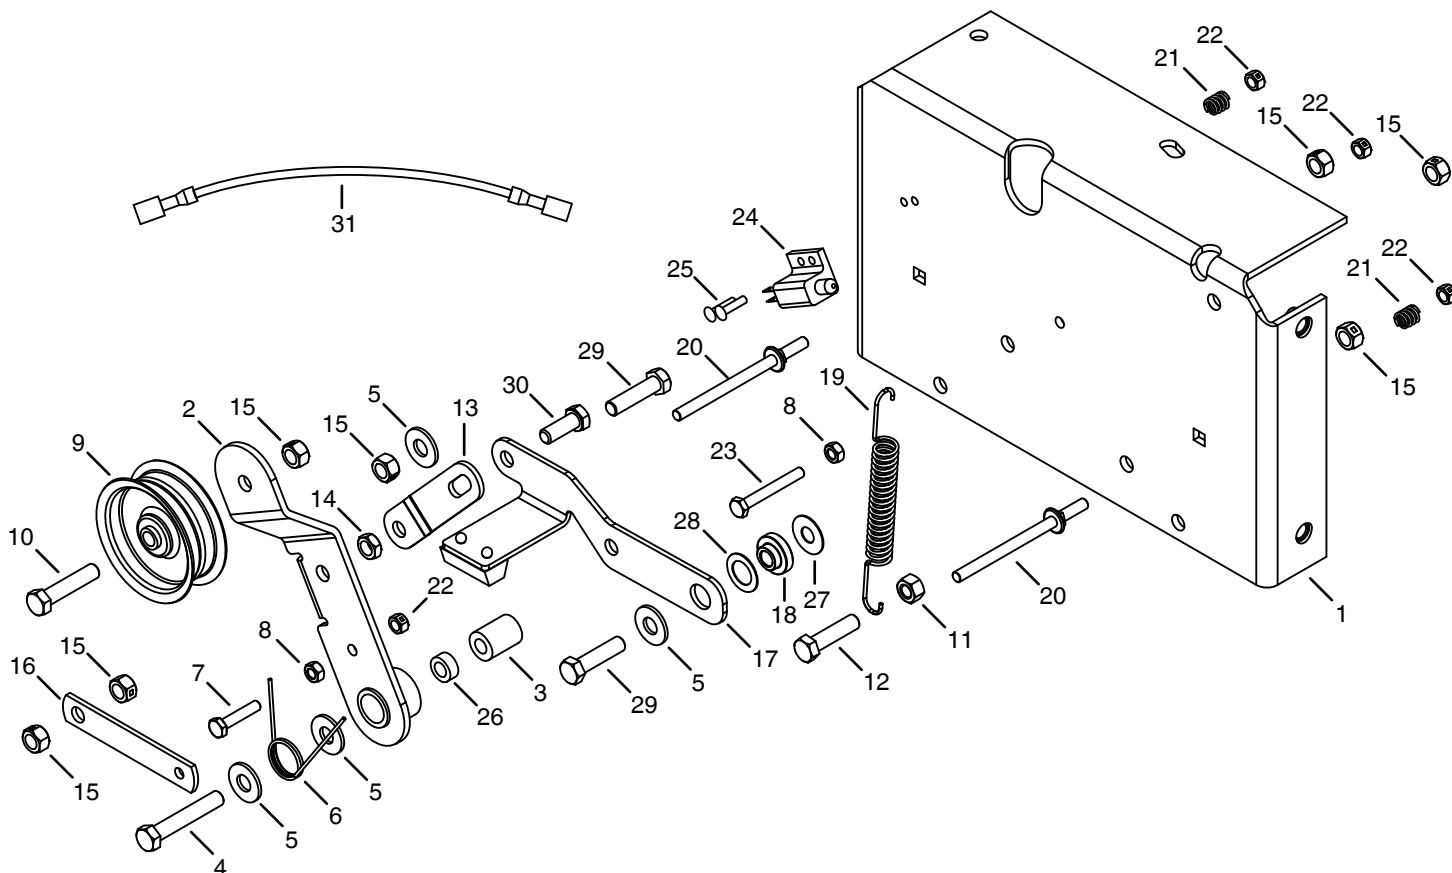

REPAIR PARTS FOR MODEL 45-0418 ATV SNOW THROWER

REF	QTY	PART NO.	DESCRIPTION	REF	QTY	PART NO.	DESCRIPTION
1	1	65688	Drive Control Plate	17	1	65690	Belt Brake Assembly
2	1	65689	Idler Arm	18	1	49155	Brake Trunnion
3	1	24286	Spacer, .38 x .75 x 1	19	1	HA20186	Idler Spring
4	1	HA180132	Hex Bolt, 3/8-16 x 2-1/4"	20	2	40232	Belt Guide Rod
5	4	43070	Washer, 3/8" Standard	21	2	40233	Spring
6	1	47607	Torsion Spring	22	4	43013	Lock Nut, 1/4-20
7	1	1509-90	Hex Bolt, 1/4-20 x 1-1/4"	23	1	46699	Hex Bolt, 1/4-20 x 2"
8	2	43178	Hex Nut, 1/4-20	24	1	HA23199	Interlock Switch
9	1	HA11496	Idler Pulley	25	2	C-9M5732	Pop Rivet, 3/16
10	1	41576	Hex Bolt, 3/8-16 x 1-3/4"	26	1	23625	Spacer, .38 x .62 x .27
11	1	43015	Hex Nut, 3/8-16	27	1	47605	Washer, .411 x 1 x .03
12	1	43768	Hex Bolt, 3/8-16 x 1-1/2" (full thd.)	28	1	44125	Washer, .625 x 1 x .03
13	1	25946	Brake Release Strap	29	2	43062	Hex Bolt, 3/8-16 x 1-1/2"
14	1	712-3008	Hex Jam Nut, 3/8-16	30	1	43001	Hex Bolt, 3/8-16 x 1"
15	7	43082	Hex Lock Nut, 3/8-16	31	2	40741	Harness
16	1	25944	Cable Strap				

SpeedPart *the fastest way to purchase parts* www.speedpart.com

REPAIR PARTS
Agri-Fab, Inc.
809 South Hamilton
Sullivan, IL. 61951
217-728-8388
www.agri-fab.com