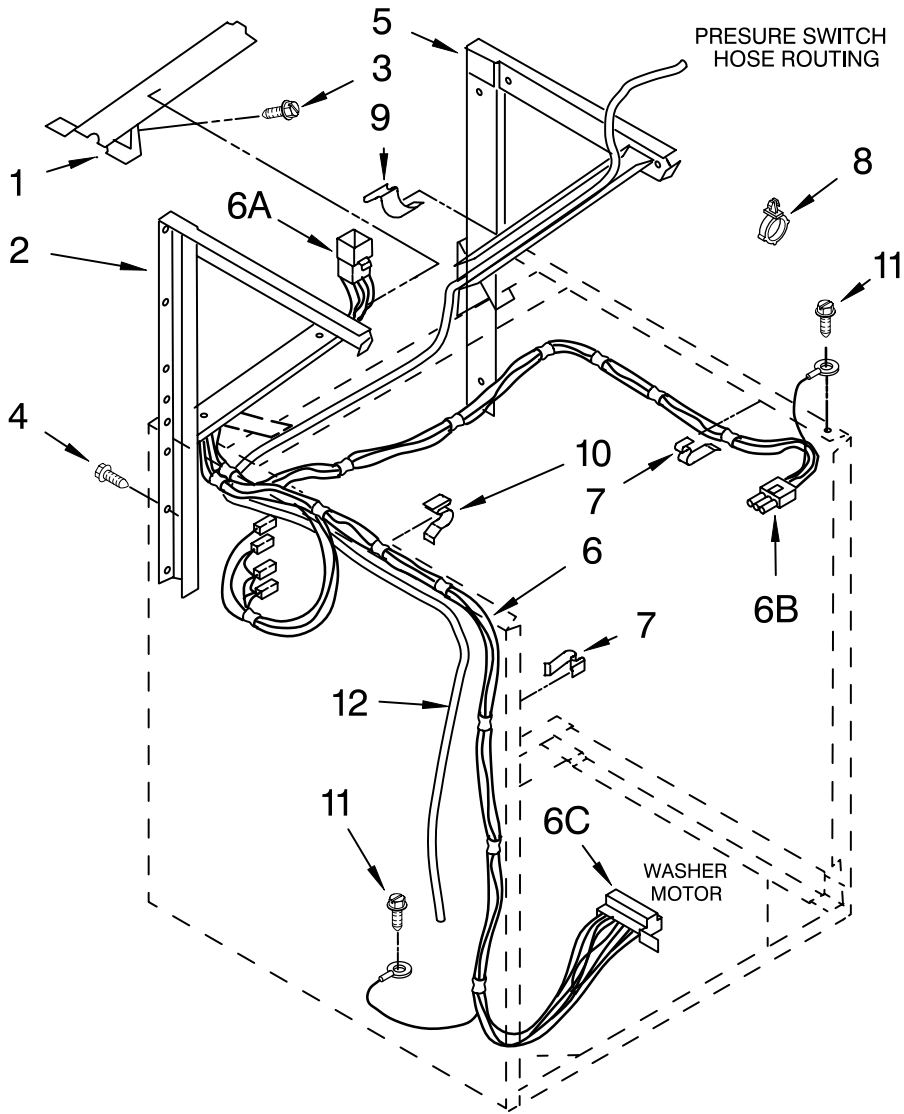

DRYER SUPPORT AND WASHER PARTS

For Models: LTE5243DQ7, LTE5243DT7

(Designer White) (Biscuit)

Illus. No.	Part No.	DESCRIPTION
1	694304	Cover, Channel
2	692647	Support, Dryer (L.H.)
3	343641	Screw, 10-16 x 1/2
4	3400000	Screw, 10-24 x 3/8 (8) (Washer Cabinet To Dryer Supports)
5	692646	Support, Dryer (R.H.)
6	3957867	Harness, Lower (Automatic) (Includes Illus. 6A, 6B & 6C)
6A	696074	Plug, Terminal (12-Way) (Connects With Automatic Console Harness)
6B	62889	Plug, Terminal (3-Way) (Connects With Automatic Lid Switch Harness)
6C	62505	Block, Disconnect (Connects With Automatic Washer Motor)
7	3347812	Clip, Wiring Harness (4)
8	3352501	Clip
9	90016	Clip, Pressure Switch Hose (2)
10	693141	Clip, Harness And Hose
11	3351614	Screw, 10-24 x 3/8
12	8066080	Hose, Pressure Switch

FOR ORDERING INFORMATION REFER TO PARTS PRICE LIST