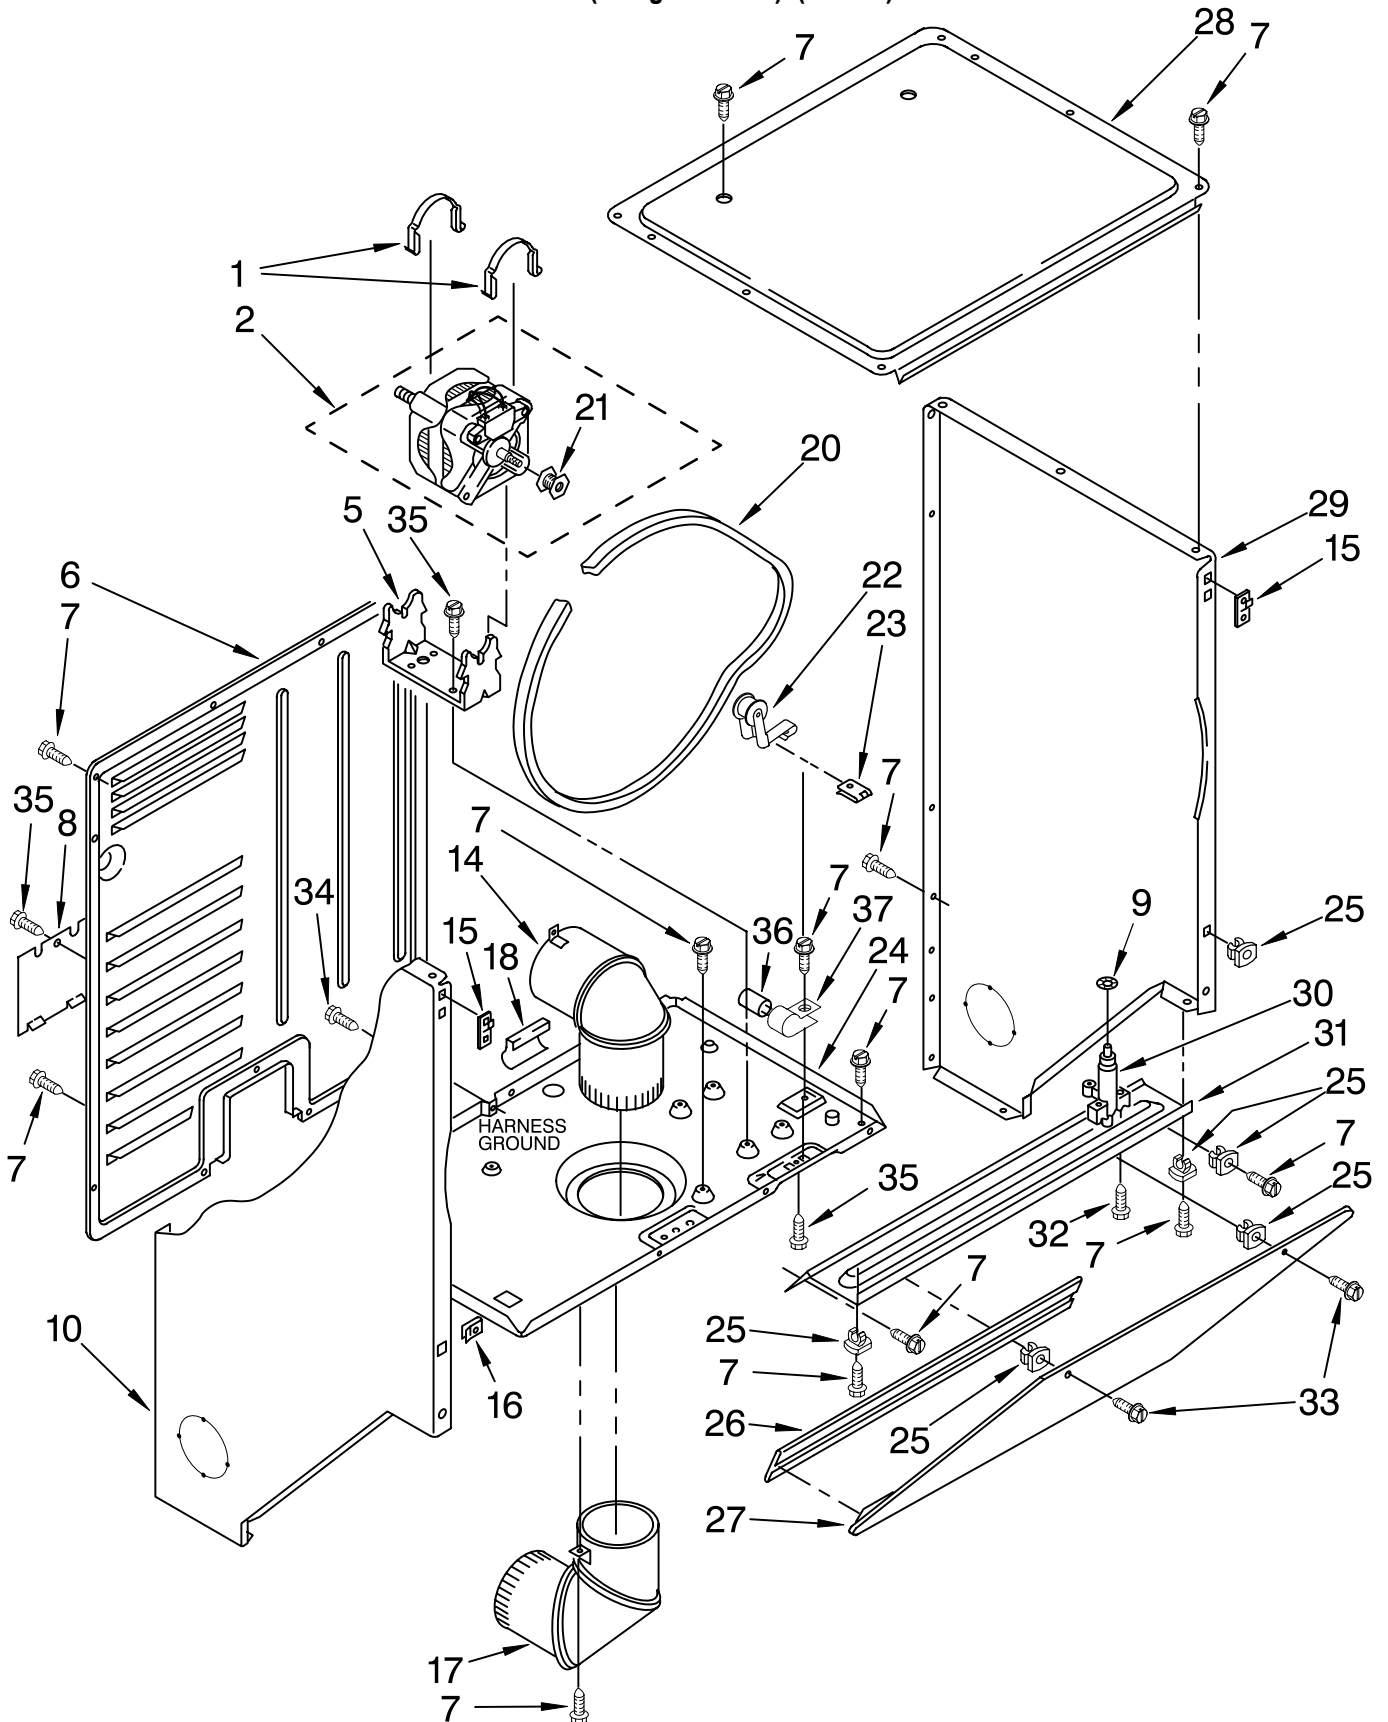

DRYER CABINET AND MOTOR PARTS

For Models: LTE5243DQ7, LTE5243DT7

(Designer White) (Biscuit)

FOR ORDERING INFORMATION REFER TO PARTS PRICE LIST

DRYER CABINET AND MOTOR PARTS

For Models: LTE5243DQ7, LTE5243DT7

(Designer White) (Biscuit)

Illus. No.	Part No.	DESCRIPTION	Illus. No.	Part No.	DESCRIPTION	Illus. No.	Part No.	DESCRIPTION
1	660658	Clamp, Motor Mounting (2)	18	686770	Support, Protector	30	693145	Latch, Lid
2	8538265	Motor, Main Drive (60 Hz.)	20	8066064	Belt, Drive	31		Closure, Control Area
5	696541	Bracket, Motor	21	8066051	Pulley, Motor (60 Hz.)		692781	White
6	3390405	Panel, Rear	22	691366	Idler & Pulley Assembly	32	3978599	Biscuit
7	343641	Screw, 10-16 x 1/2	23	692771	Nut, Idler Bracket To Base	32	354975	Screw & Washer (3) (Lid Latch Mounting)
8	3394228	Cover, Terminal Block	24	3399632	Base, Dryer	33	693304	Screw & Washer (2) (Transition Panel To Closure)
9	90296	Clip	25	692400	Nut, Push-In	34	697776	Screw, Ground (10-32 x 5/8)
10		Panel, Side (L.H.)	26	692926	Cove, Transition Panel (Black)	35	3390631	Screw, 10-16 x 3/8
	3402293	White	27		Panel, Transition	36	8572717	Capacitor, Motor Start (Automatic Washer)
14	3399602	Elbow, Upper		692933	White	37	357030	Clamp, Capacitor
15	3394083	Clip, Front Panel (2)		3978591	Biscuit			
16	98234	Clip, Ground	28	692641	Top, Dryer			
17	3399603	Elbow, Lower	29		Panel, Side (R.H.)			
				3402287	White			
				3978590	Biscuit			

FOR ORDERING INFORMATION REFER TO PARTS PRICE LIST