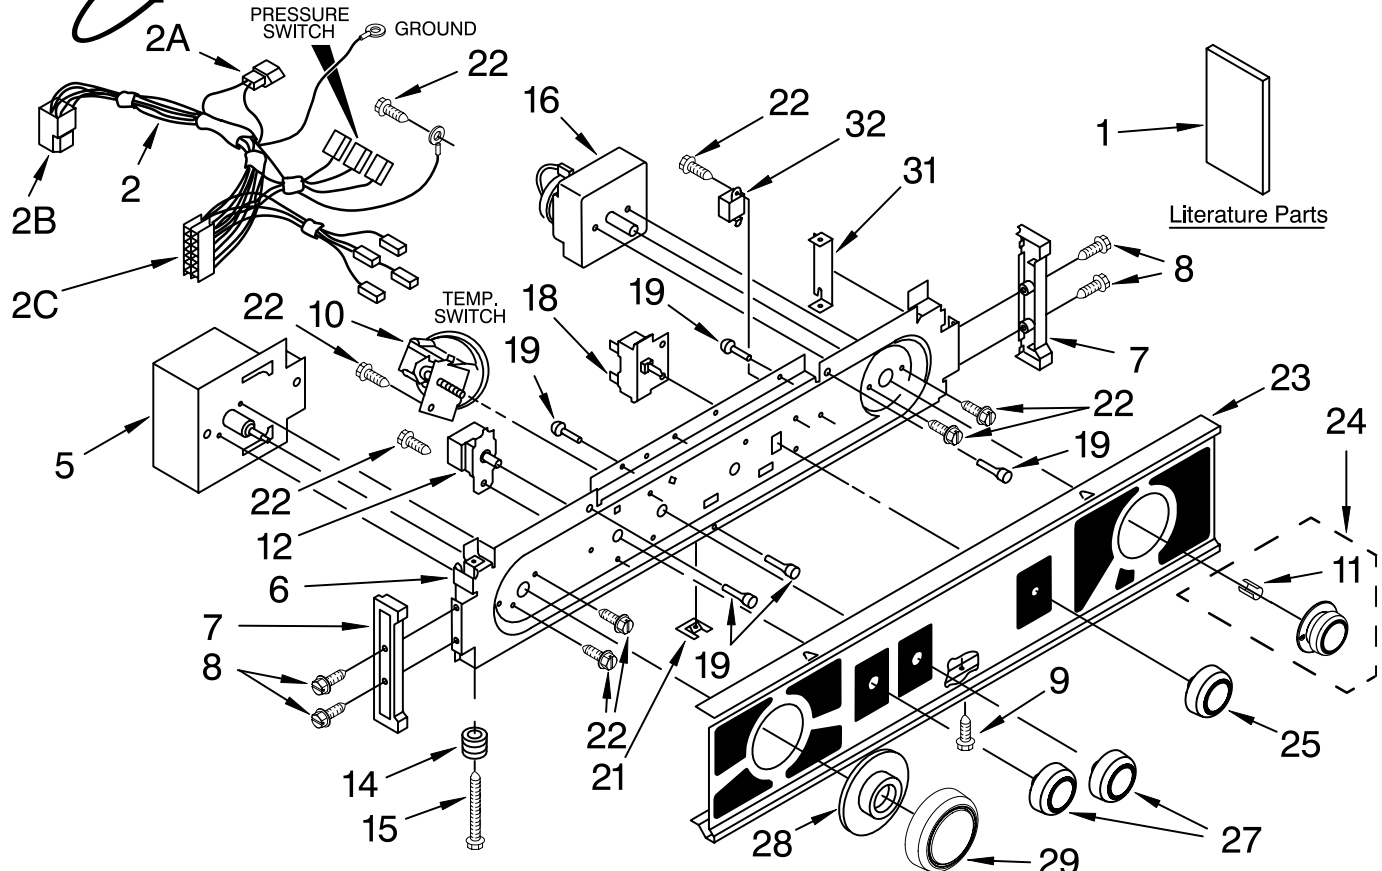

WASHER/DRYER CONTROL PANEL PARTS

For Models: LTE5243DQ7, LTE5243DT7

(Designer White) (Biscuit)

WASHER/DRYER
LAUNDRY SYSTEM

Illus. No.	Part No.	DESCRIPTION
1	W10112506	Literature Parts Installation Instructions
	8578179	Use & Care Guide
	3954161	Energy Guide
	8542754	Sheet, Cycle Feature
	8576808	Wiring Diagram
2	8577368	Harness, Console Wiring (Automatic) (Includes Illus. 2A, 2B & 2C)
2A	3350130	Plug, Terminal (2-Way) (Connects With Main Dryer Harness)
2B	696073	Receptacle, Connector (Connects With Lower Automatic Harness)
2C	3948614	Disconnect Block (Connects With Automatic Timer)

Illus. No.	Part No.	DESCRIPTION
5	3952499	Timer, Control (60 Hz.) (Automatic Washer)
6	8528154	Bracket, Control
7	692993	White End Cap, Console (L.H. & R.H.)
	3978584	Biscuit
8	348689	Screw, End Cap Mounting (4)
9	694091	Screw, Mounting (2)
10	3362987	Switch, Water Level
11	688805	Spring Clip, Knob
12	8054142	Switch, Water Temperature
14	693151	Spring, Console Lock (2)
15	3400860	Screw, Console Lock (2)
16	3406720	Timer, Control (60 Hz.) (Dryer) (Timer Motor Not Serviceable)
18	3977456	Switch, Push-To-Start
19	693152	Bumper, Console (5)

Illus. No.	Part No.	DESCRIPTION
21	694037	Clip, Console
22	8533971	Screw, (8-18 x 5/16)
23	3977194	White Panel, Control
	3977195	Biscuit
24	3957752	White Knob, Timer (Dryer)
	3957753	Biscuit
25	3957800	White Knob, Push-To-Start
	3957801	Biscuit
27	3957796	White Knob, Control (2)
	3957797	Biscuit
28	3957841	White Dial, Timer (Washer)
	3957842	Biscuit
29	3957821	White Knob, Timer (Washer)
	3957822	Biscuit
31	692983	Lock, Console (2)
32	694419	Buzzer