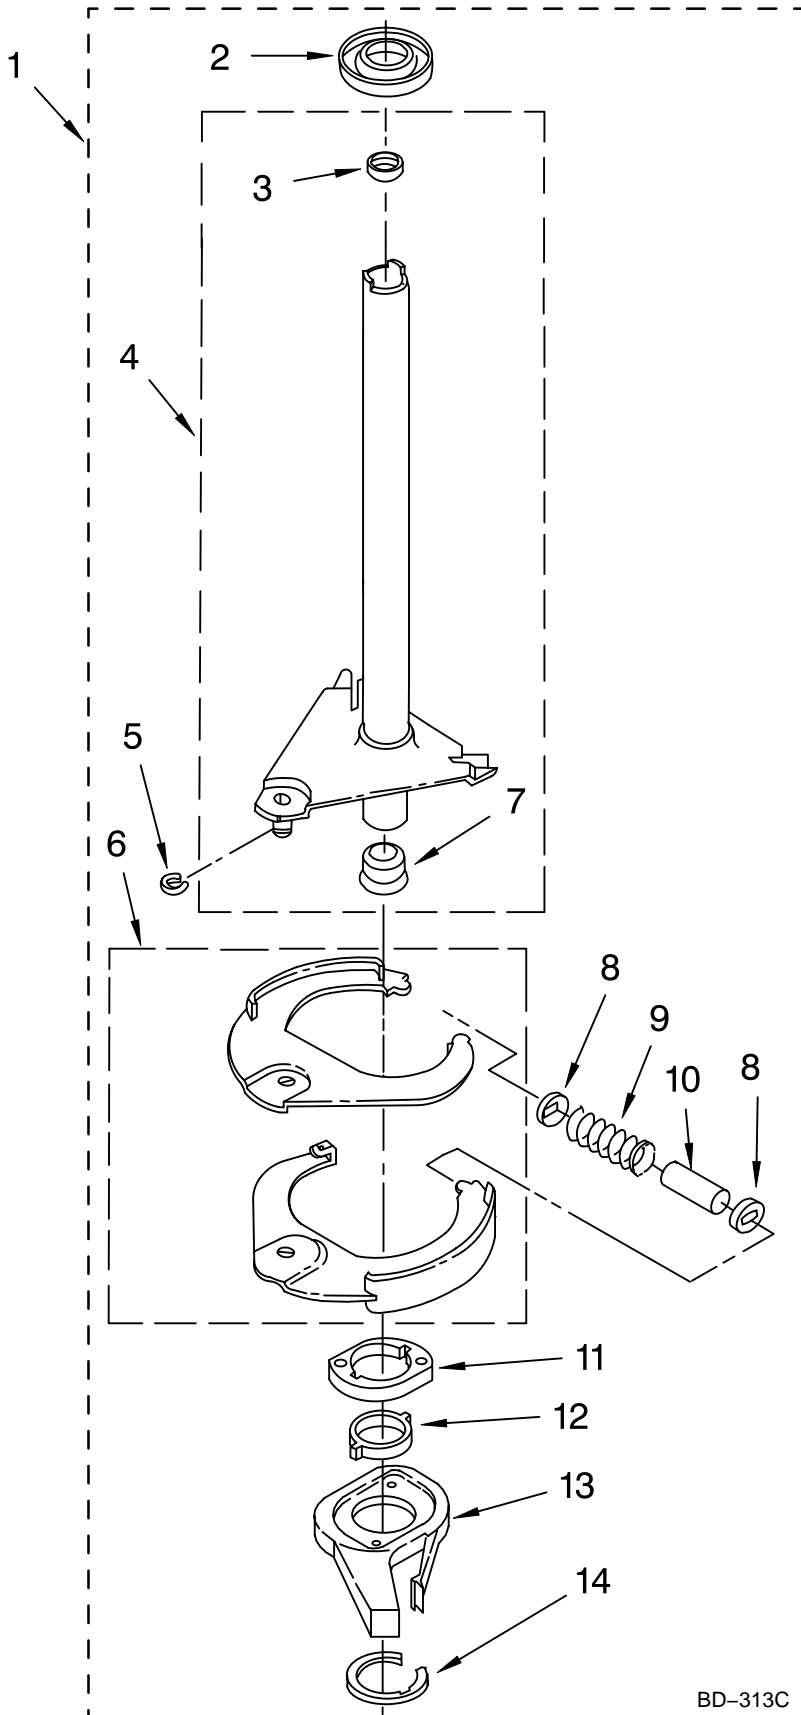

BRAKE AND DRIVE TUBE PARTS

For Models: LTE5243DQ7, LTE5243DT7

(Designer White) (Biscuit)

Illus. No.	Part No.	DESCRIPTION
1	387948	Brake And Drive Tube (Complete)
2	62658	Ring, Thrust
3	356427	Seal, Drive Tube
4	64027	Tube, Basket Drive (Includes Illus. 3, 4, 5 & 9)
5	64035	Ring, Retaining
6	64232	Shoe, Brake (2)
7	62703	"T" Bearing, Spin Tube
8	3353956	Cap, Brake Spring (2)
9	63748	Spring, Brake
10	3355360	Sleeve, Brake Spring
11	661516	Cam, Brake Release
12	63022	Sleeve, Cam
13	64194	Driver, Brake Cam
14	90368	Ring, Retaining

FOLLOWING PARTS NOT ILLUSTRATED

285208 Lubricant
(Use Only In Brake Shoe Assembly On Roller & Pin)

BD-313C

FOR ORDERING INFORMATION REFER TO PARTS PRICE LIST