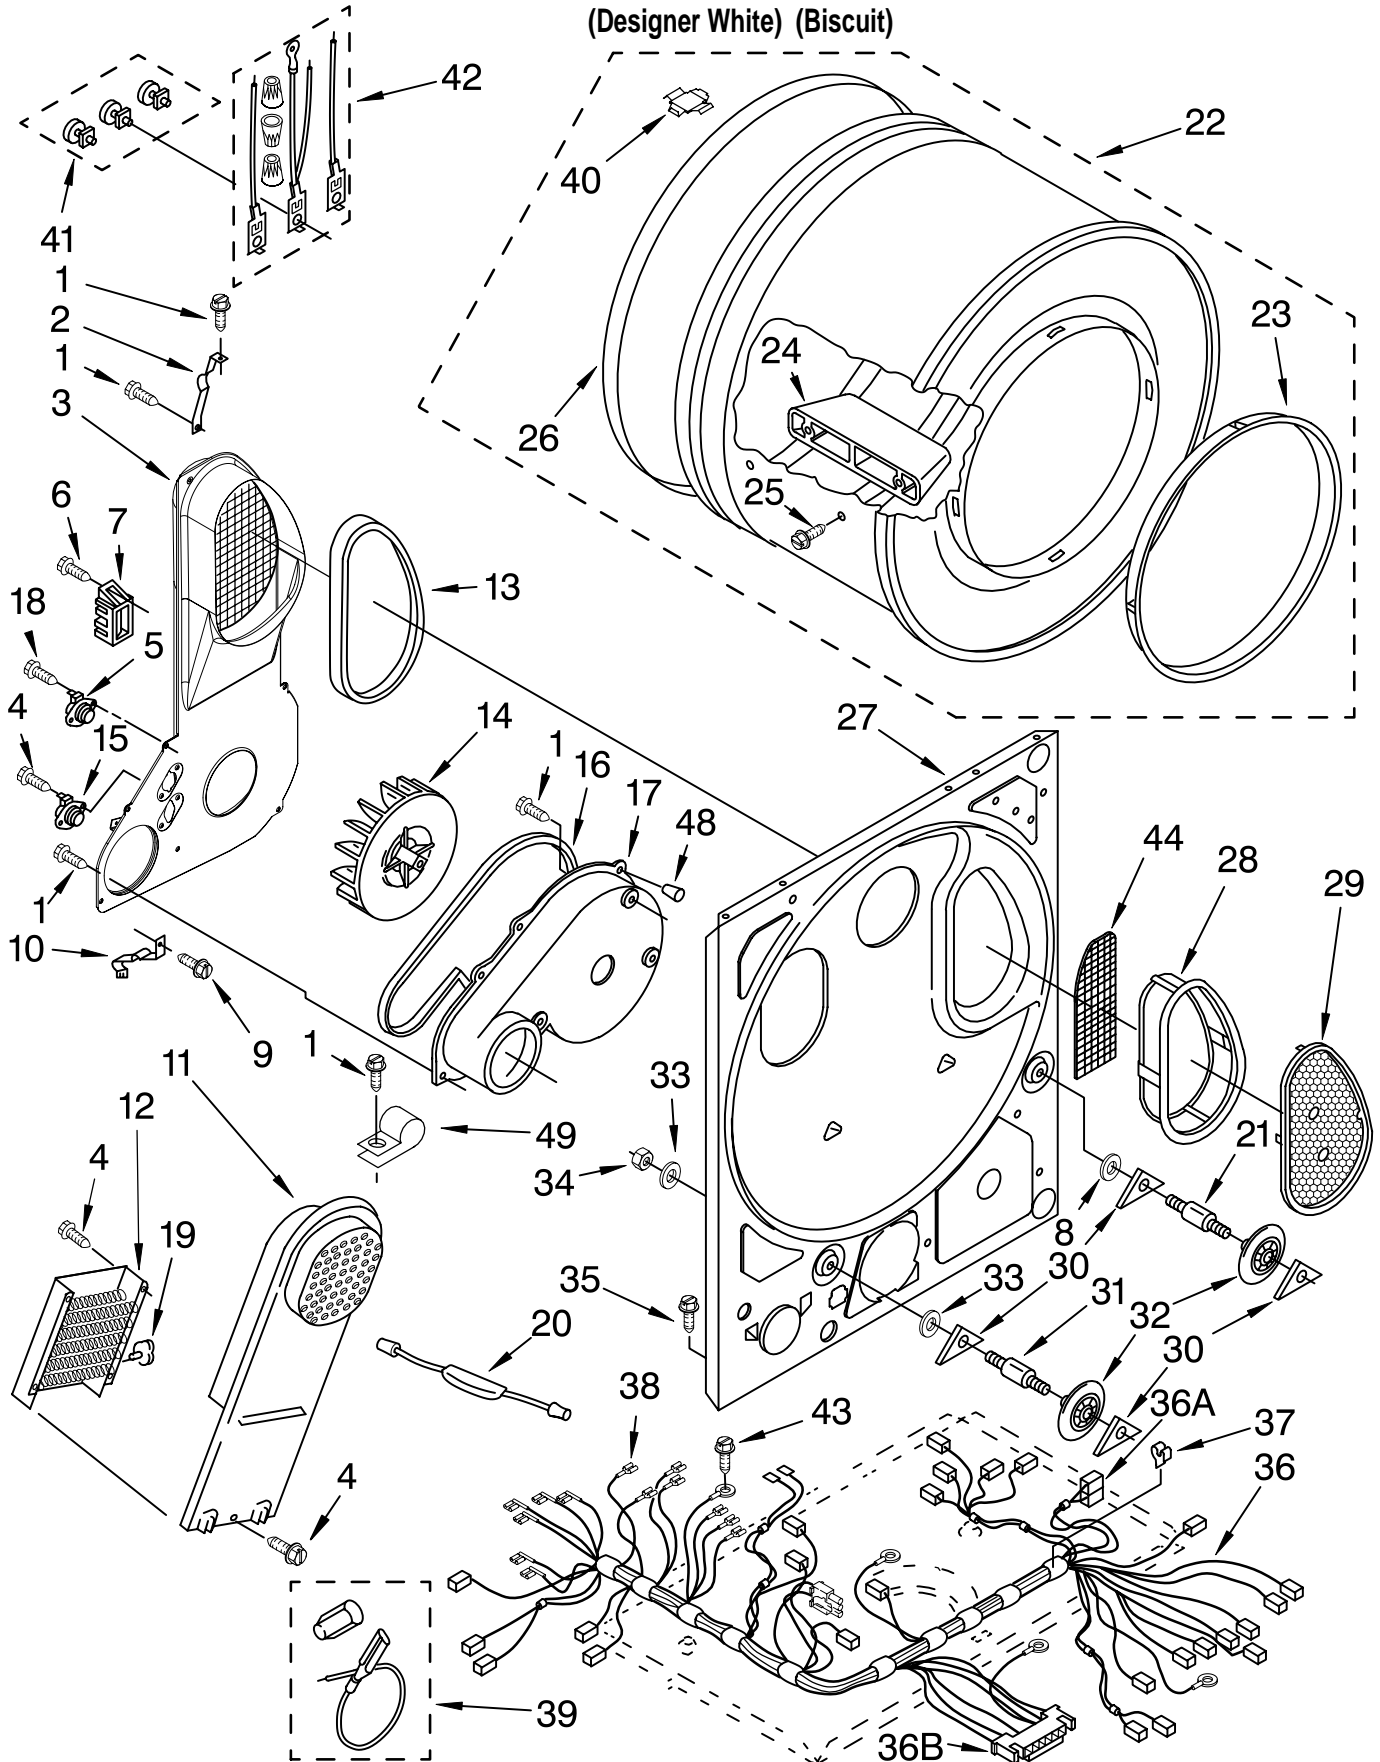

DRYER BULKHEAD PARTS

For Models: LTE5243DQ7, LTE5243DT7

(Designer White) (Biscuit)

FOR ORDERING INFORMATION REFER TO PARTS PRICE LIST

DRYER BULKHEAD PARTS

For Models: LTE5243DQ7, LTE5243DT7

(Designer White) (Biscuit)

Illus. No.	Part No.	DESCRIPTION	Illus. No.	Part No.	DESCRIPTION	Illus. No.	Part No.	DESCRIPTION
1	343641	Screw, 10-16 x 1/2	19	3404154	Thermostat, Heater Box (200°F)	36A	717252	Receptacle, Terminal (2-Way) (Connects With Door Switch Harness)
2	3395396	Clip, Air Duct To Bulkhead	20	3406652	Resistor Assembly	36B	3395683	Receptacle, Multi-Terminal (Connects With Motor)(Dryer)
3	8566186	Air Duct & Bracket	21	3399507	Shaft, Drum Roller (R.H.)	37	693141	Clip, Wiring Harness (3)
4	90767	Screw, 8-18 x 3/8	22	695943	Drum, Dryer	38	94614	Terminal
5	3398128	Thermostat, Internal Bias	23	3394508	Ring, Bearing	39	279457	Wire Kit (For Heater Element Wiring Harness Repair)
6	3393008	Screw, Terminal Block To Bracket (2)	24	685207	Baffle, Drum (3)	40	8066086	Drum,Hole Plug
7	3397659	Block, Terminal	25	W10109200	Screw, Baffle Mounting (6) (11-16 x 3/4)	41	279393	Screw Kit (For Terminal Block)
8	3388703	Washer	26	345648	Seal, Drum Rear	42	279318	Terminal, Tinned & Brass (3) (Includes Illus. 41)
9	489463	Screw, 8-18 x 5/8	27	695931	Bulkhead	43	697776	Screw, Ground (2) (10-32 x 5/8)
10	3398161	Clip, Heater Box To Bulkhead	28	8531964	Lint Screen	44	348378	Screen, Back-Up
11	3401380	Heater Box	29	8531967	Cover, Lint Screen Outlet	48	359702	Cap, Screw
12	3403586	Element, Heater	30	690997	Tri-Ring (4)	49	255563	Clip, Strain Relief
13	339956	Seal, Air Duct To Bulkhead	31	3399506	Shaft, Drum Roller (L.H.)			
14	696426	Wheel, Blower	32	3397590	Roller, Support (2)			
15	8578221	Thermal Limiter 195°F (91C)	33	348197	Washer, Support (4)			
16	8066094	Seal, Fan Scroll	34	3359452	Nut, 3/8-16 (2)			
17	696418	Fan Scroll	35	3390631	Screw, 10-16 x 3/8			
18	3390647	Screw, 8-18 x 1/2	36	3406941	Harness, Main Dryer Wiring (Includes Nos.36A, 36B)			

FOR ORDERING INFORMATION REFER TO PARTS PRICE LIST