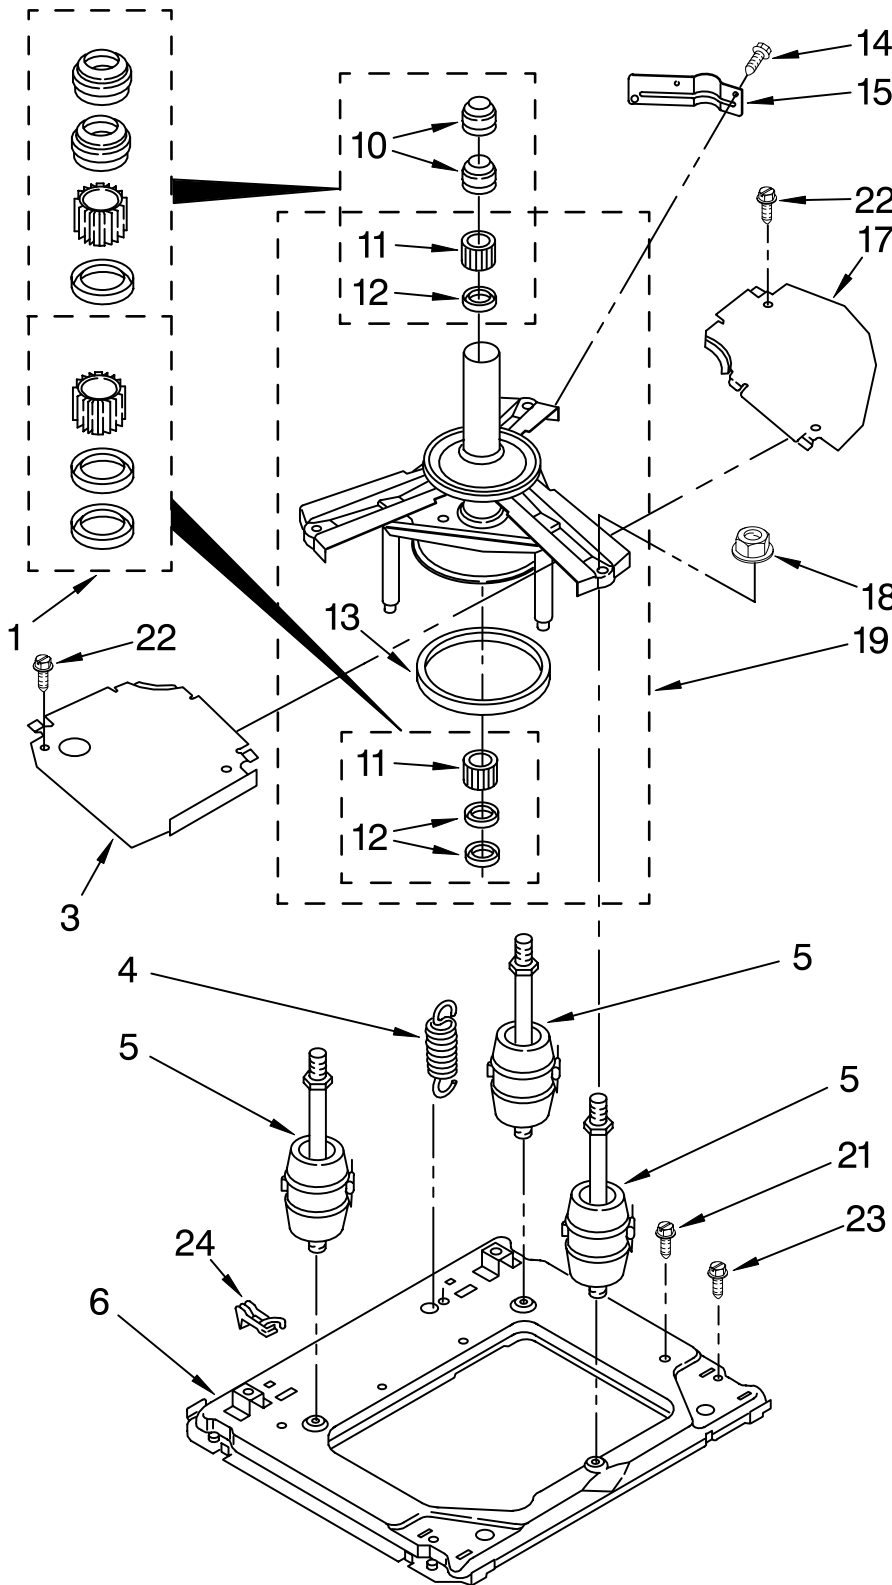

Illus. No.	Part No.	DESCRIPTION
21	694037	Clip, Console
22	8533971	Screw, (8-18 x 5/16)
23	3977194	White Panel, Control
	3977195	Biscuit
24	3957752	White Knob, Timer (Dryer)
	3957753	Biscuit
25	3957800	White Knob, Push-To-Start
	3957801	Biscuit
27	3957796	White Knob, Control (2)
	3957797	Biscuit
28	3957841	White Dial, Timer (Washer)
	3957842	Biscuit
29	3957821	White Knob, Timer (Washer)
	3957822	Biscuit
31	692983	Lock, Console (2)
32	694419	Buzzer

Illus. No.	Part No.	DESCRIPTION
7	384693	Top White
	3978593	Biscuit
8	21258	Bearing, Lid Hinge (2)
9	3356311	Screw & Washer, Lid Switch Shield (2)

Illus. No.	Part No.	DESCRIPTION
10	358684	Strike, Lid Switch
11	3400030	Screw, Ground (10-24 x 1/2)
12	8533959	Nut, Ground Screw (10-24)
13	3355806	Switch, Lid
14	90016	Clip, Harness Routing

Illus. No.	Part No.	DESCRIPTION
10	3357334	Screw, (3) (Gearcase To Tub Support)
11	62611	Plate, Motor Mount To Gearcase
13	3364003	Coupling, Motor & Isolating
14	661600	Motor, Main Drive
16	3946532	Plate, Motor
18	3363394	Pump, Complete
19	8546127	Retainer, Pump
20	62850	Switch, Main Drive Motor
21	62691	Grommet, Motor (4)
22	3349637	Retainer, Motor (2)
23	3350013	Foam
24	3387485	Screw, 10-16 x 5/8
25	3355454	Clip (Anti-Rattle)

FOR ORDERING INFORMATION REFER TO PARTS PRICE LIST

MACHINE BASE PARTS

For Models: LTE5243DQ7, LTE5243DT7

(Designer White) (Biscuit)

Illus. No.	Part No.	DESCRIPTION
1	285203	Centerpost Bearing Kit (Incls. Illus. 10, 11, & 12)
3	64137	Shield, Tub
4	388492	Spring, Counterweight
5	3406201	Suspension Assembly (3)
6	8577373	Base
10	8577376	Seal, Centerpost
11	8546455	Bearing, Centerpost (2)
12	357409	Seal, Centerpost
13	63134	Ring, Sound Deadening
14	343641	Screw, 10-16 x 1/2
15	63636	Bracket, Counterweight Spring
17	63637	Shield, Tub
18	3351021	Nut, 1/2 - 13 (3)
19	63740	Tub Support and Drum
21	3351614	Screw, 10-24 x 3/8
22	90767	Screw, 8-18 x 3/8
23	386011	Screw & Washer (Base To Cabinet)
24	696044	Block, Restraint