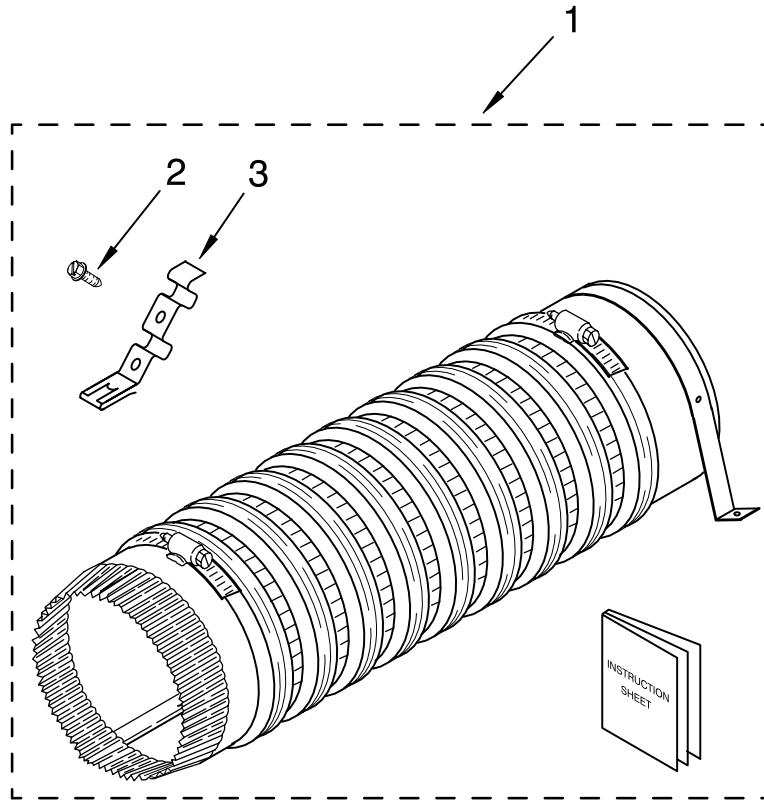

GC-215-C

FOR ORDERING INFORMATION REFER TO PARTS PRICE LIST

BRAKE AND DRIVE TUBE PARTS

For Models: LTE5243DQ7, LTE5243DT7

(Designer White) (Biscuit)

Illus. No.	Part No.	DESCRIPTION
1	387948	Brake And Drive Tube (Complete)
2	62658	Ring, Thrust
3	356427	Seal, Drive Tube
4	64027	Tube, Basket Drive (Includes Illus. 3, 4, 5 & 9)
5	64035	Ring, Retaining
6	64232	Shoe, Brake (2)
7	62703	"T" Bearing, Spin Tube
8	3353956	Cap, Brake Spring (2)
9	63748	Spring, Brake
10	3355360	Sleeve, Brake Spring
11	661516	Cam, Brake Release
12	63022	Sleeve, Cam
13	64194	Driver, Brake Cam
14	90368	Ring, Retaining

FOLLOWING PARTS NOT ILLUSTRATED

285208 Lubricant
(Use Only In Brake Shoe Assembly On Roller & Pin)

BD-313C

FOR ORDERING INFORMATION REFER TO PARTS PRICE LIST

PRODUCT ACCESSORY PARTS

For Models: LTE5243DQ7, LTE5243DT7

(Designer White) (Biscuit)

Illus. No.	Part No.	DESCRIPTION
1	279823	Side Exhaust Extension Kit (Complete)
2	488729	Screw, 8-18 x 1/2
3	3395536	Clip

FOR ORDERING INFORMATION REFER TO PARTS PRICE LIST

MISCELLANEOUS PARTS