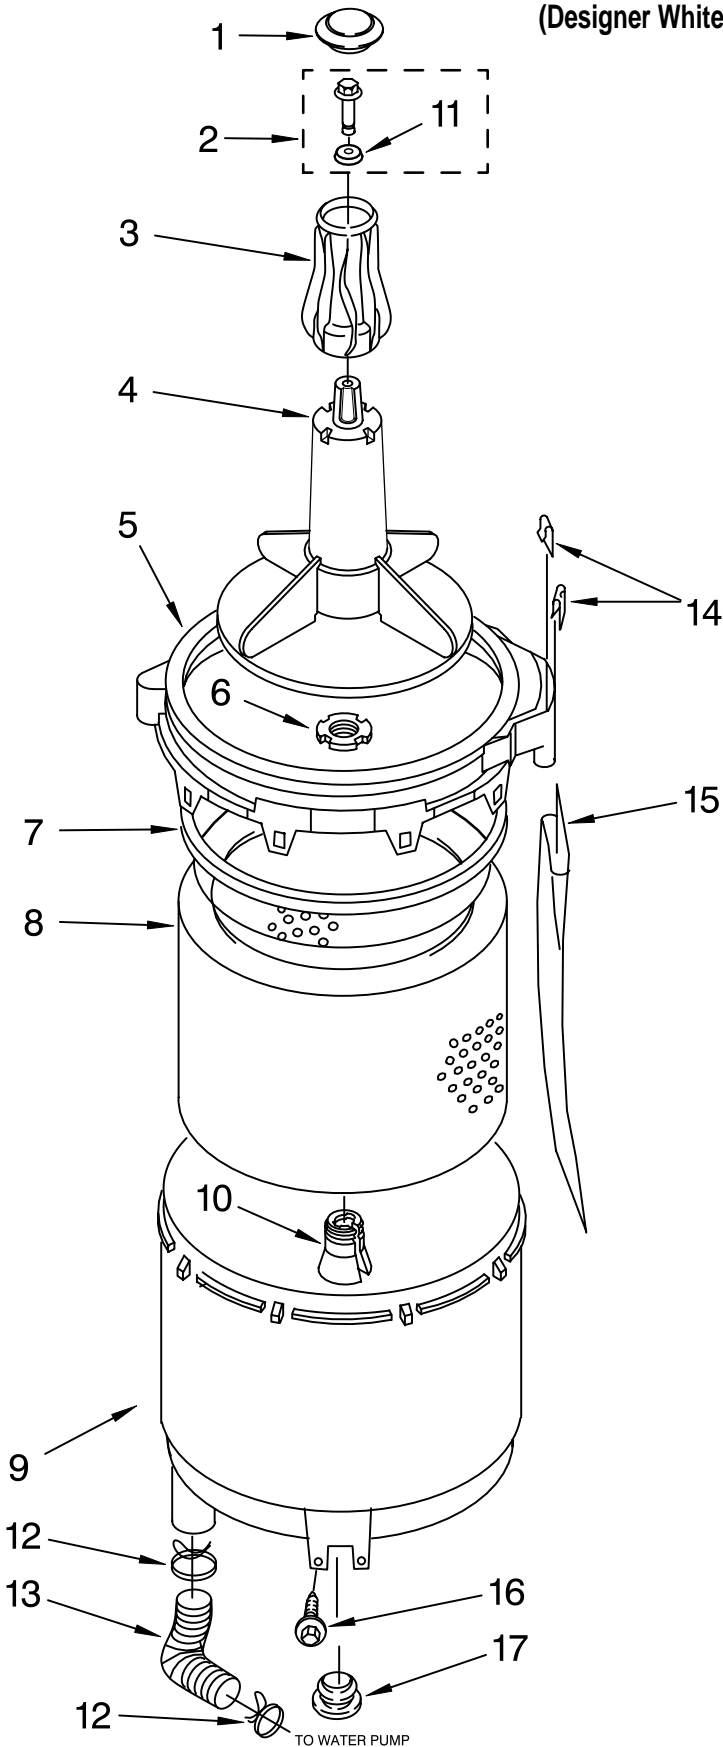

Illus. No.	Part No.	DESCRIPTION
21	694037	Clip, Console
22	8533971	Screw, (8-18 x 5/16)
23	3977194	White Panel, Control
	3977195	Biscuit
24	3957752	White Knob, Timer (Dryer)
	3957753	Biscuit
25	3957800	White Knob, Push-To-Start
	3957801	Biscuit
27	3957796	White Knob, Control (2)
	3957797	Biscuit
28	3957841	White Dial, Timer (Washer)
	3957842	Biscuit
29	3957821	White Knob, Timer (Washer)
	3957822	Biscuit
31	692983	Lock, Console (2)
32	694419	Buzzer

FOR ORDERING INFORMATION REFER TO PARTS PRICE LIST

MACHINE BASE PARTS

For Models: LTE5243DQ7, LTE5243DT7

(Designer White) (Biscuit)

Illus. No.	Part No.	DESCRIPTION
1	285203	Centerpost Bearing Kit (Incls. Illus. 10, 11, & 12)
3	64137	Shield, Tub
4	388492	Spring, Counterweight
5	3406201	Suspension Assembly (3)
6	8577373	Base
10	8577376	Seal, Centerpost
11	8546455	Bearing, Centerpost (2)
12	357409	Seal, Centerpost
13	63134	Ring, Sound Deadening
14	343641	Screw, 10-16 x 1/2
15	63636	Bracket, Counterweight Spring
17	63637	Shield, Tub
18	3351021	Nut, 1/2 - 13 (3)
19	63740	Tub Support and Drum
21	3351614	Screw, 10-24 x 3/8
22	90767	Screw, 8-18 x 3/8
23	386011	Screw & Washer (Base To Cabinet)
24	696044	Block, Restraint

FOR ORDERING INFORMATION REFER TO PARTS PRICE LIST

TUB AND BASKET PARTS

For Models: LTE5243DQ7, LTE5243DT7

(Designer White) (Biscuit)

Illus. No.	Part No.	DESCRIPTION
1	3355758	Cap, Agitator
2	358237	Screw & Washer (5/16-24 x 1)
3	63840	Filter, Agitator
4	3349098	Agitator
5	64175	Tub Ring & Gasket (Includes Illus. 7, 14 & 15)
6	21366	Nut, Spanner
7	3359587	Gasket, Tub Ring
8	3351985	Basket
9	8066082	Tub
10	389140	Block, Basket Drive
11	3949550	Washer
12	3363366	Clamp, Hose
13	8066201	Hose, Tub To Pump
14	352155	Clip, Retaining
15	356398	Tube, Drain Off
16	357640	Screw & Washer (Tub Mounting)
17	383727	Gasket, Centerpost