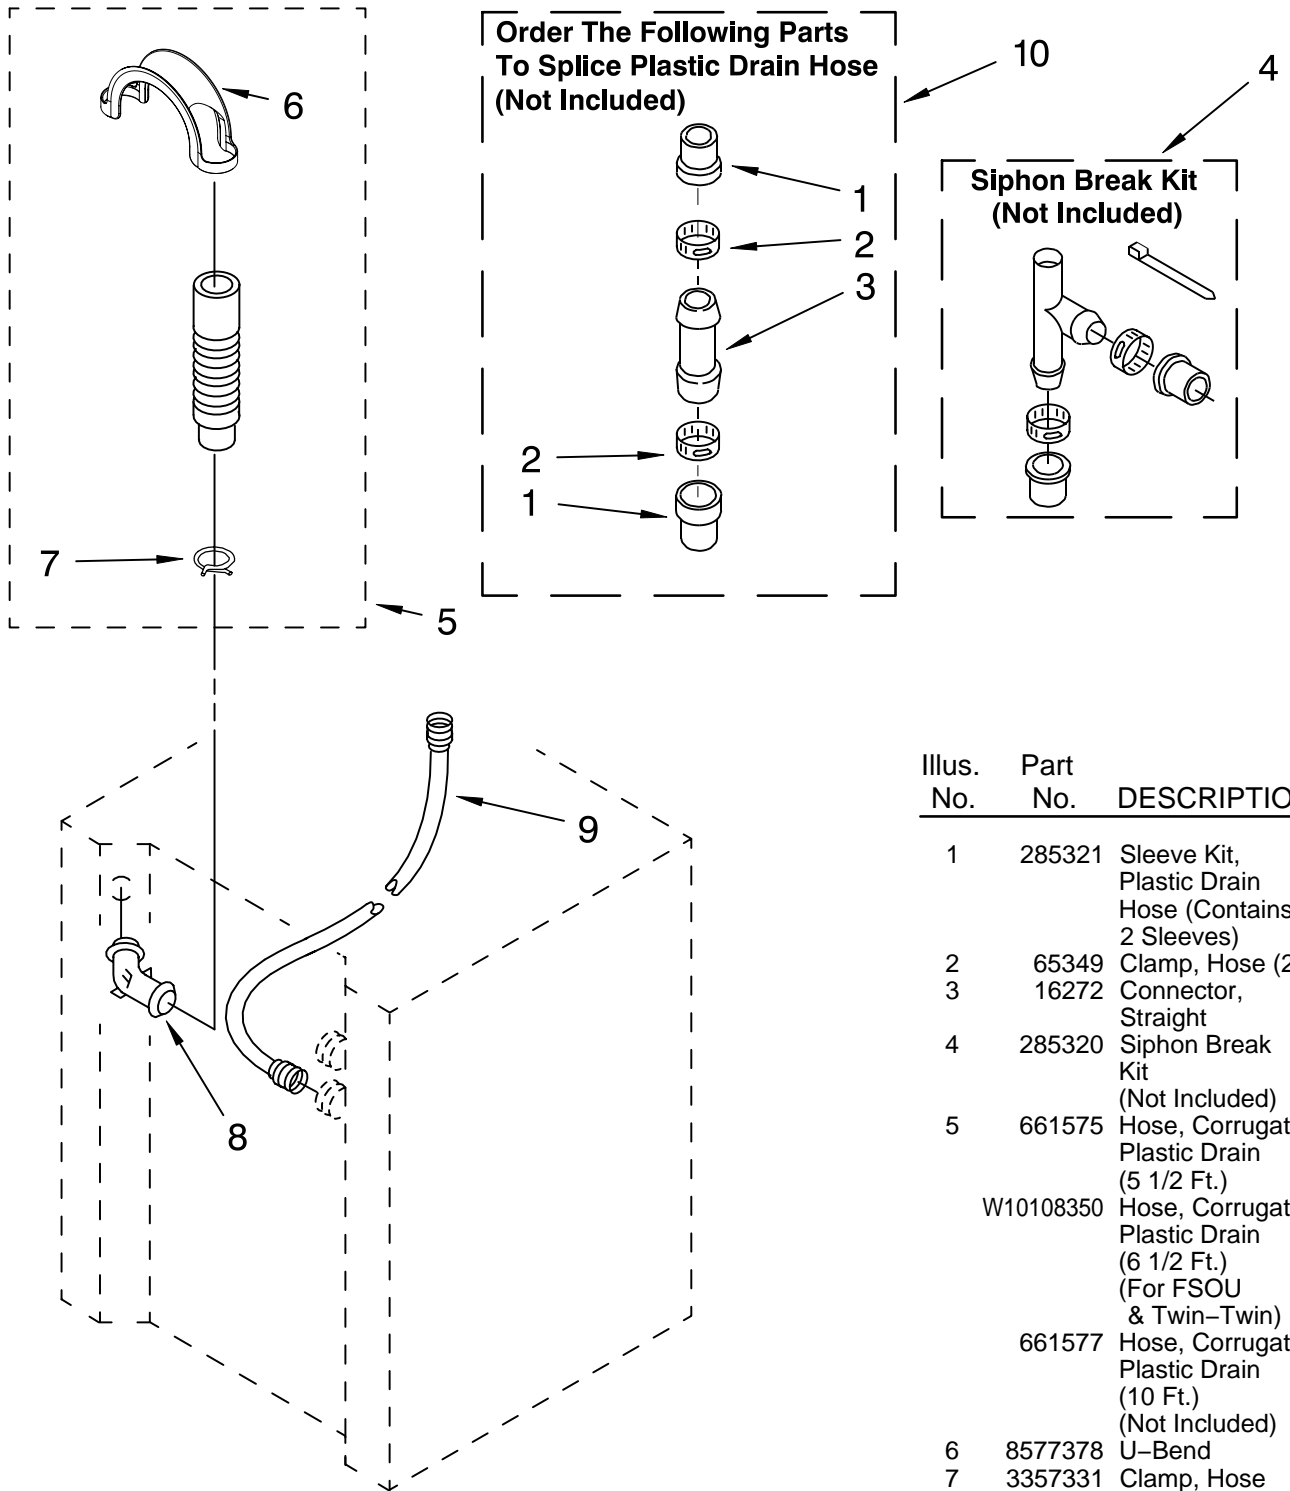

WATER SYSTEM PARTS

For Models: LTE5243DQ7, LTE5243DT7

(Designer White) (Biscuit)

WS-900D

Illus. No.	Part No.	DESCRIPTION
1	285321	Sleeve Kit, Plastic Drain Hose (Contains 2 Sleeves)
2	65349	Clamp, Hose (2)
3	16272	Connector, Straight
4	285320	Siphon Break Kit (Not Included)
5	661575	Hose, Corrugated Plastic Drain (5 1/2 Ft.)
	W10108350	Hose, Corrugated Plastic Drain (6 1/2 Ft.) (For FSOU & Twin-Twin)
	661577	Hose, Corrugated Plastic Drain (10 Ft.) (Not Included)
6	8577378	U-Bend
7	3357331	Clamp, Hose
8	356739	Connector, Hose
9	3354858	Hose, Inlet (2)
10	285442	Connector Kit, Plastic Drain Hose

FOR ORDERING INFORMATION REFER TO PARTS PRICE LIST