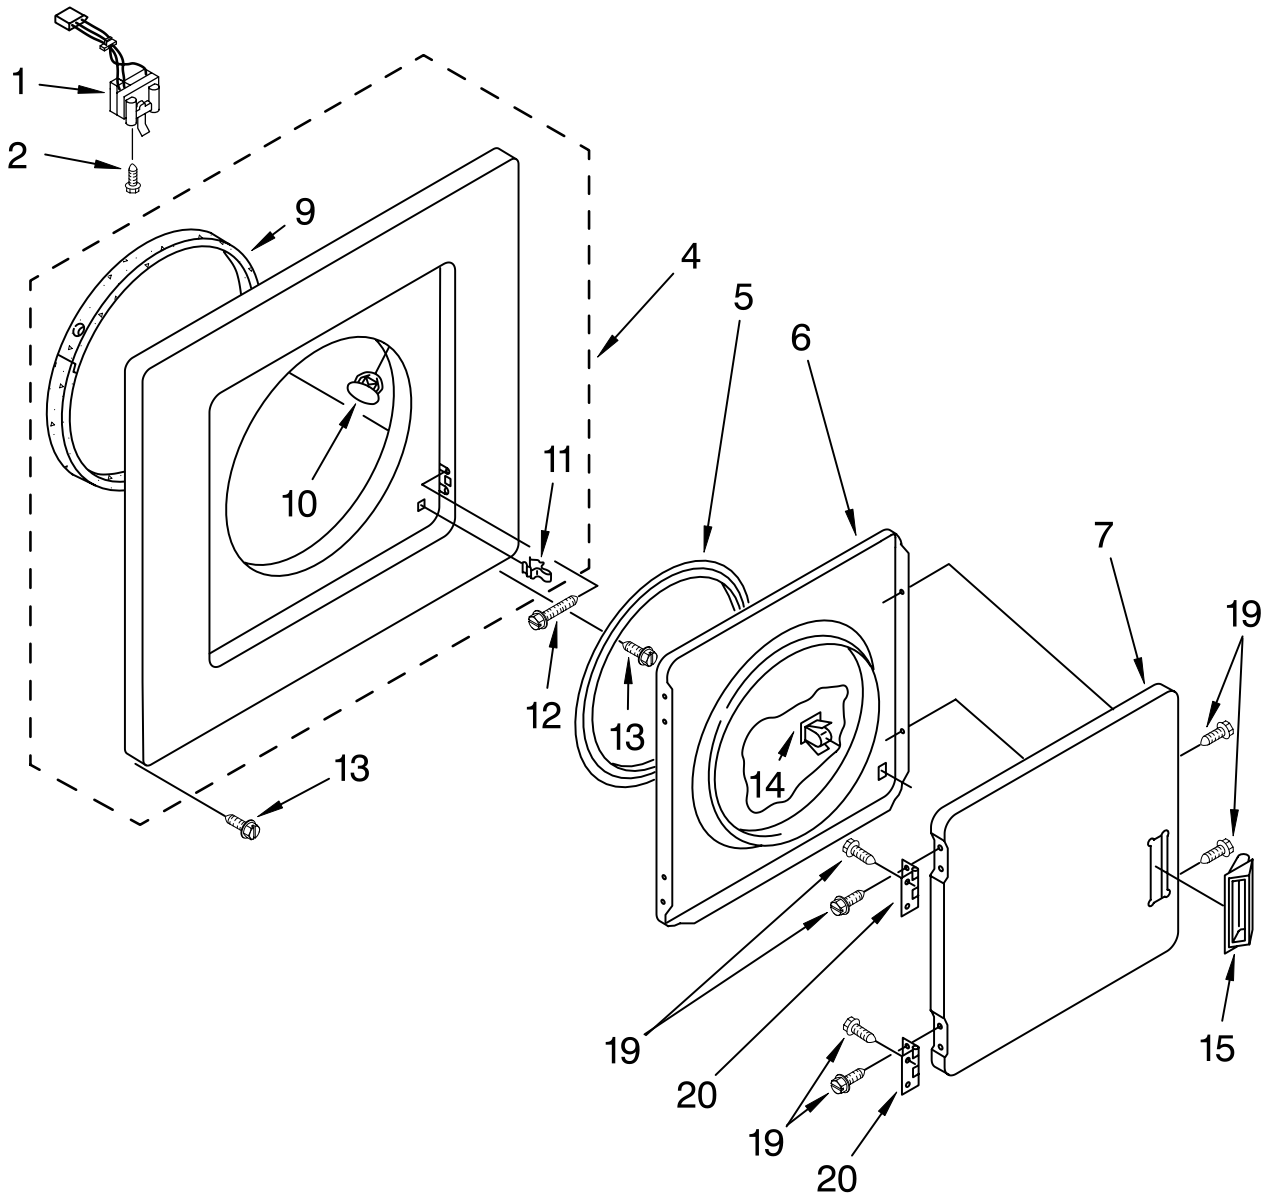

DRYER FRONT PANEL AND DOOR PARTS

For Models: LTE5243DQ7, LTE5243DT7

(Designer White) (Biscuit)

Illus. No.	Part No.	DESCRIPTION
1	3406108	Door Switch
2	697773	Screw, 6-20 x 7/8
4	692619	White
	3978587	Biscuit
5	3390734	Seal, Door
6	695656	Door, Rear
7	348205	White
	3978598	Biscuit

Illus. No.	Part No.	DESCRIPTION
9	8066123	Bearing & Seal
10	685203	Clip, Felt Pad (2)
11	696144	Strike, Panel
12	3390663	Screw, Door Switch Mounting (2)
13	343641	Screw, 10-16 x 1/2 (2) (Front Panel To Side Panel)

Illus. No.	Part No.	DESCRIPTION
14	3389441	Catch, Door
15	686711	White
	3978592	Biscuit
19	694091	Screw, Door Mount To Hinge & Panel (10)
20	348023	Hinge & Pin, Door (2)

FOR ORDERING INFORMATION REFER TO PARTS PRICE LIST