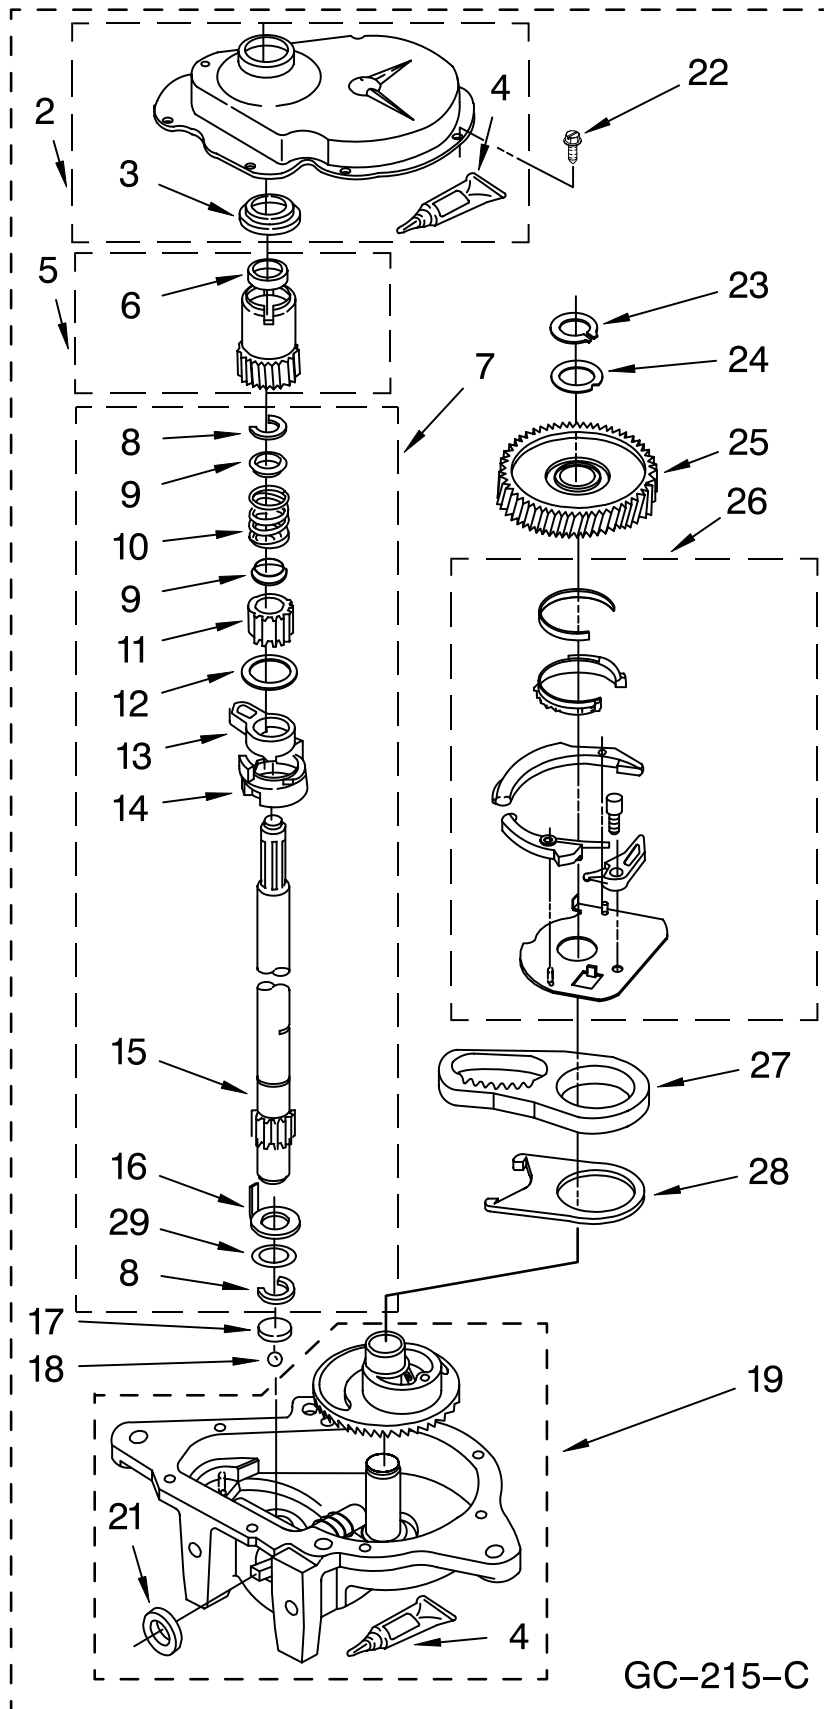

GEARCASE PARTS

For Models: LTE5243DQ7, LTE5243DT7

(Designer White) (Biscuit)

Illus. No.	Part No.	DESCRIPTION
1	3360630	Gearcase (Complete)
2	285202	Cover, Gearcase
3	3349985	Seal, Gearcase Cover
4	285195	Sealer, Gasket (.20 Fl. Oz.) (6 ml)
5	63320	Pinion, Spin (Includes Illus. 25)
6	356427	Seal, Spin Pinion
7	389387	Shaft, Agitator (Complete)
8	90369	Ring, Retaining (2)
9	62677	Retainer, Spring
10	62676	Spring, Agitate
11	63273	Gear, Agitate (Includes 15 and 29)
12	62619	Washer, Agitate Gear
13	62580	Cam Follower (Includes 14)
14	62581	Cam, Agitate (Includes 13)
15	285509	Shaft, Agitator (Includes 11 and 29)
16	62618	Washer, Cam Thrust
17	16018	Bearing, Thrust
18	85529	Ball, Bearing
19	389230	Bottom and Pinion, Gearcase
21	285352	Seal, Thrust Plug
22	3351614	Screw, Gearcase Cover, Mounting (8) (10-24 x 3/8)
23	3362552	Ring, Retaining
24	285735	Washer Kit, Thrust
25	62570	Gear, Spin
26	388253	Neutral Assembly
27	3349296	Rack, Connecting
28	62621	Actuator, Shift
29	388815	Washer, Intermediate

GC-215-C

FOR ORDERING INFORMATION REFER TO PARTS PRICE LIST