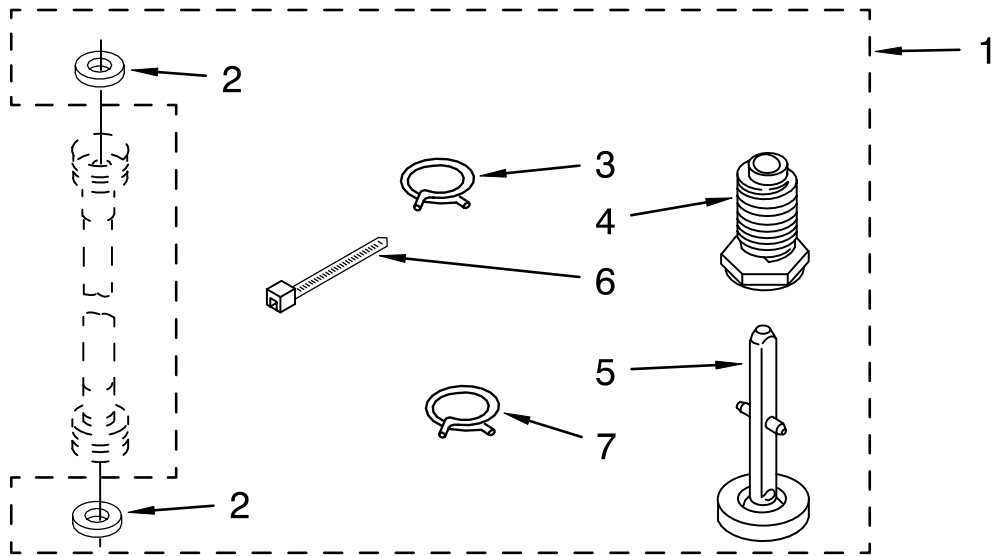

MISCELLANEOUS PARTS

For Models: LTE5243DQ7, LTE5243DT7

(Designer White) (Biscuit)

Illus. No.	Part No.	DESCRIPTION
1	3359934	Miscellaneous Parts Bag
2	16123	Washer, Inlet Hose (4)
3	370445	Clamp, Hose
4	367594	Foot, Front (2)
5	358594	Foot, Rear (2)
6	3347869	Tie, Cable
7	3357331	Clamp, Hose (Upper Drain)

FOR ORDERING INFORMATION REFER TO PARTS PRICE LIST