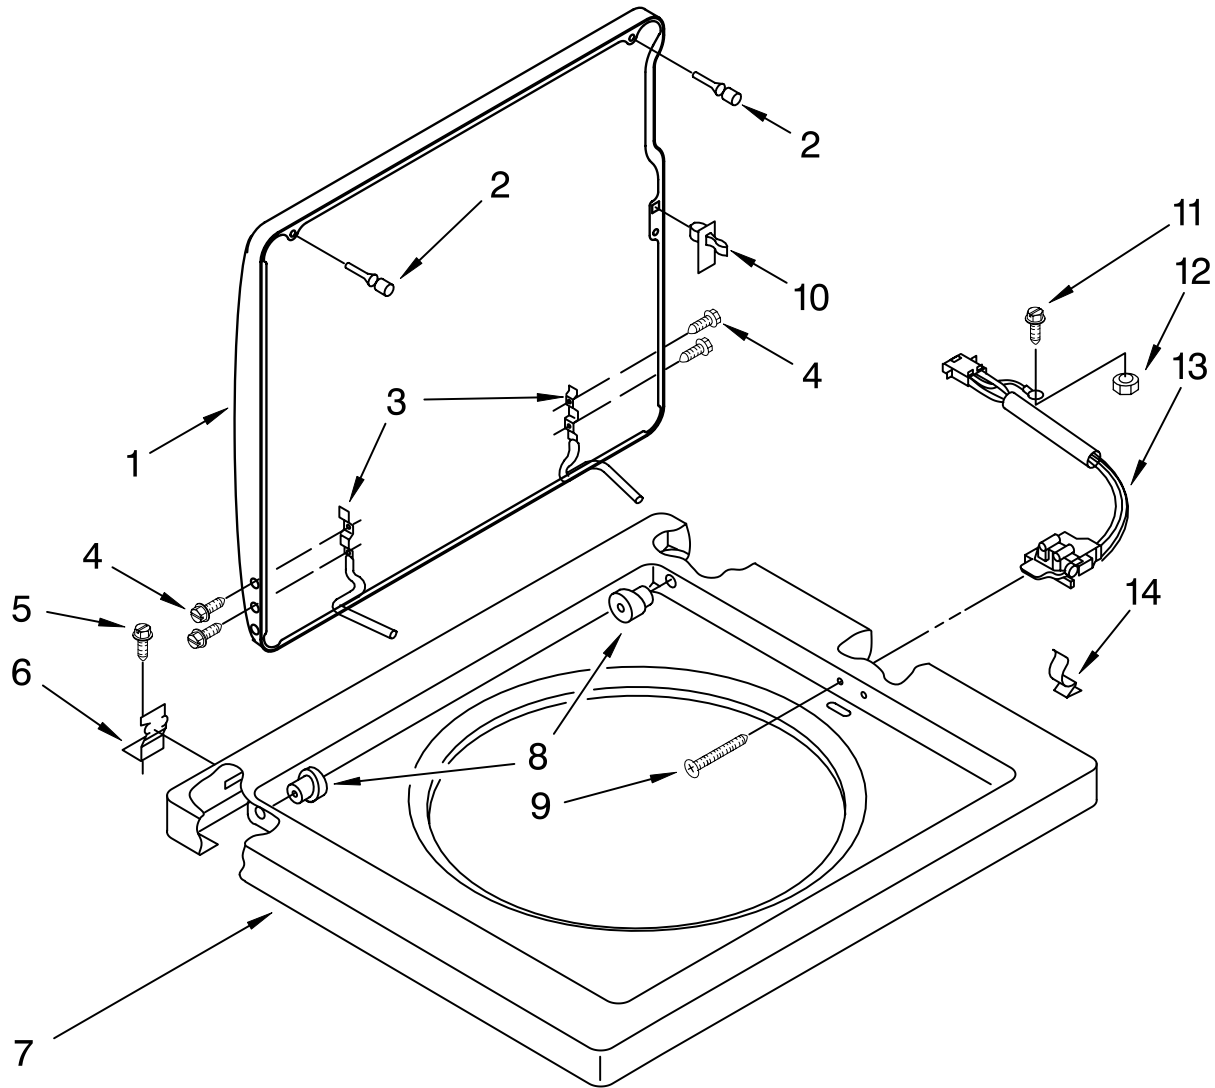

FOR ORDERING INFORMATION REFER TO PARTS PRICE LIST

DRYER SUPPORT AND WASHER PARTS

For Models: LTE5243DQ7, LTE5243DT7

(Designer White) (Biscuit)

Illus. No.	Part No.	DESCRIPTION
1	694304	Cover, Channel
2	692647	Support, Dryer (L.H.)
3	343641	Screw, 10-16 x 1/2
4	3400000	Screw, 10-24 x 3/8 (8) (Washer Cabinet To Dryer Supports)
5	692646	Support, Dryer (R.H.)
6	3957867	Harness, Lower (Automatic) (Includes Illus. 6A, 6B & 6C)
6A	696074	Plug, Terminal (12-Way) (Connects With Automatic Console Harness)
6B	62889	Plug, Terminal (3-Way) (Connects With Automatic Lid Switch Harness)
6C	62505	Block, Disconnect (Connects With Automatic Washer Motor)
7	3347812	Clip, Wiring Harness (4)
8	3352501	Clip
9	90016	Clip, Pressure Switch Hose (2)
10	693141	Clip, Harness And Hose
11	3351614	Screw, 10-24 x 3/8
12	8066080	Hose, Pressure Switch

FOR ORDERING INFORMATION REFER TO PARTS PRICE LIST

WASHER TOP AND LID PARTS

For Models: LTE5243DQ7, LTE5243DT7

(Designer White) (Biscuit)

Illus. No.	Part No.	DESCRIPTION
1	3398848	Lid White
	3398849	Biscuit
2	384475	Bumper, Lid (2)
3	91770	Hinge, Lid (2)
4	3351355	Screw, Lid Hinge Mounting (4)
5	343641	Screw, 10-16 x 1/2
6	692985	Clip, Spring (2) (Top To Cabinet)

Illus. No.	Part No.	DESCRIPTION
7	384693	Top White
	3978593	Biscuit
8	21258	Bearing, Lid Hinge (2)
9	3356311	Screw & Washer, Lid Switch Shield (2)

Illus. No.	Part No.	DESCRIPTION
10	358684	Strike, Lid Switch
11	3400030	Screw, Ground (10-24 x 1/2)
12	8533959	Nut, Ground Screw (10-24)
13	3355806	Switch, Lid
14	90016	Clip, Harness Routing