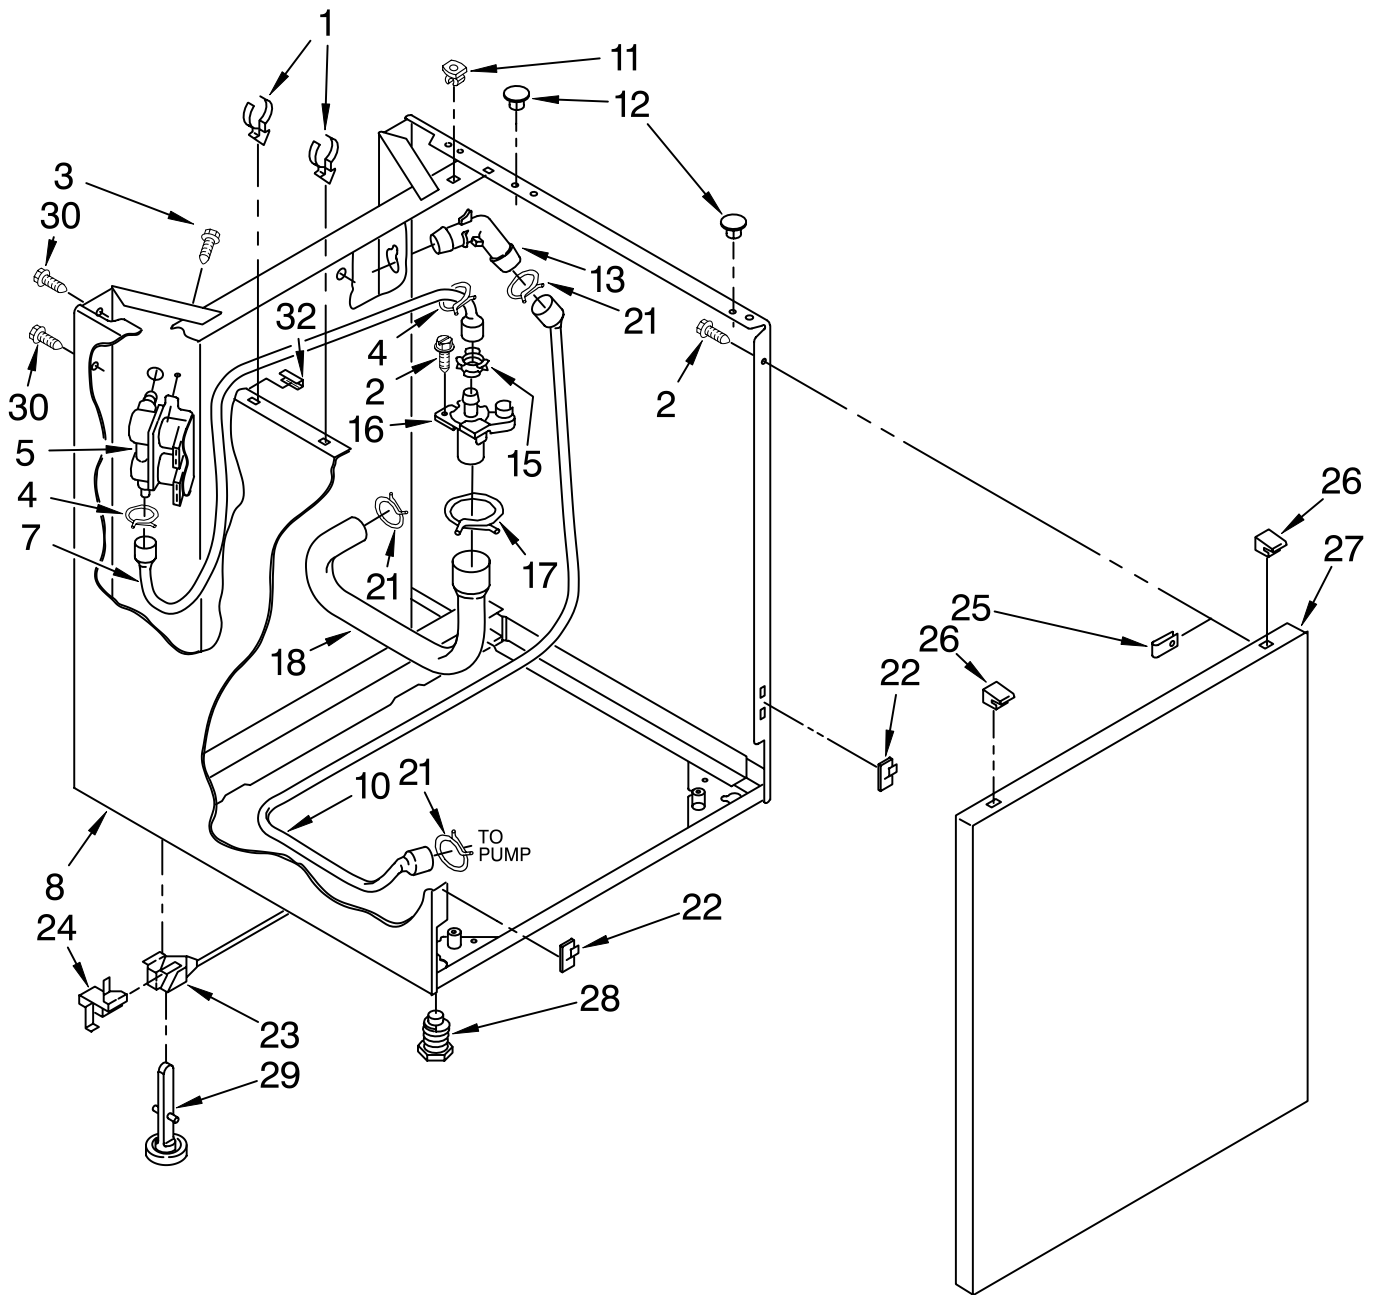

WASHER CABINET PARTS

For Models: LTE5243DQ7, LTE5243DT7

(Designer White) (Biscuit)

FOR ORDERING INFORMATION REFER TO PARTS PRICE LIST

WASHER CABINET PARTS

For Models: LTE5243DQ7, LTE5243DT7

(Designer White) (Biscuit)

Illus. No.	Part No.	DESCRIPTION
1	356746	Clip, Condenser
2	343641	Screw, 10-16 x 1/2
3	9740848	Screw, Mixing Valve Mounting (8-18 x 1/2)
4	370451	Clamp, Hose
5	3952163	Valve, Water Mixing
7	692699	Hose, Water Inlet (Siphon Break To Mixing Valve)
8		Cabinet
	696013	White
	3978594	Biscuit
10	696710	Hose, Drain
11	692400	Nut, Push-In (2)
12	660975	Plug, Top To Cabinet
13	8557915	Connector, Hose
15	356471	Cap, Siphon Break
16	356363	Siphon Break
17	272861	Clamp, Hose
18	696394	Hose, Water Inlet (Siphon Break To Tub Ring)
21	660628	Clamp, Hose
22	3394083	Clip, Front Panel (2)
23	358652	Link, Leveling
24	359364	Clip, Leveling Mechanism (2)
25	98234	Clip, Ground
26	345670	Lock, Top (2)
27		Panel, Front
	692628	White
	3978596	Biscuit
28	367594	Foot, Front (2)
29	358594	Foot, Rear (2)
30	3400000	Screw, 10-24 x 3/8 (Washer Cabinet To Dryer Supports)
32	3390046	Protector, Edge

FOR ORDERING INFORMATION REFER TO PARTS PRICE LIST