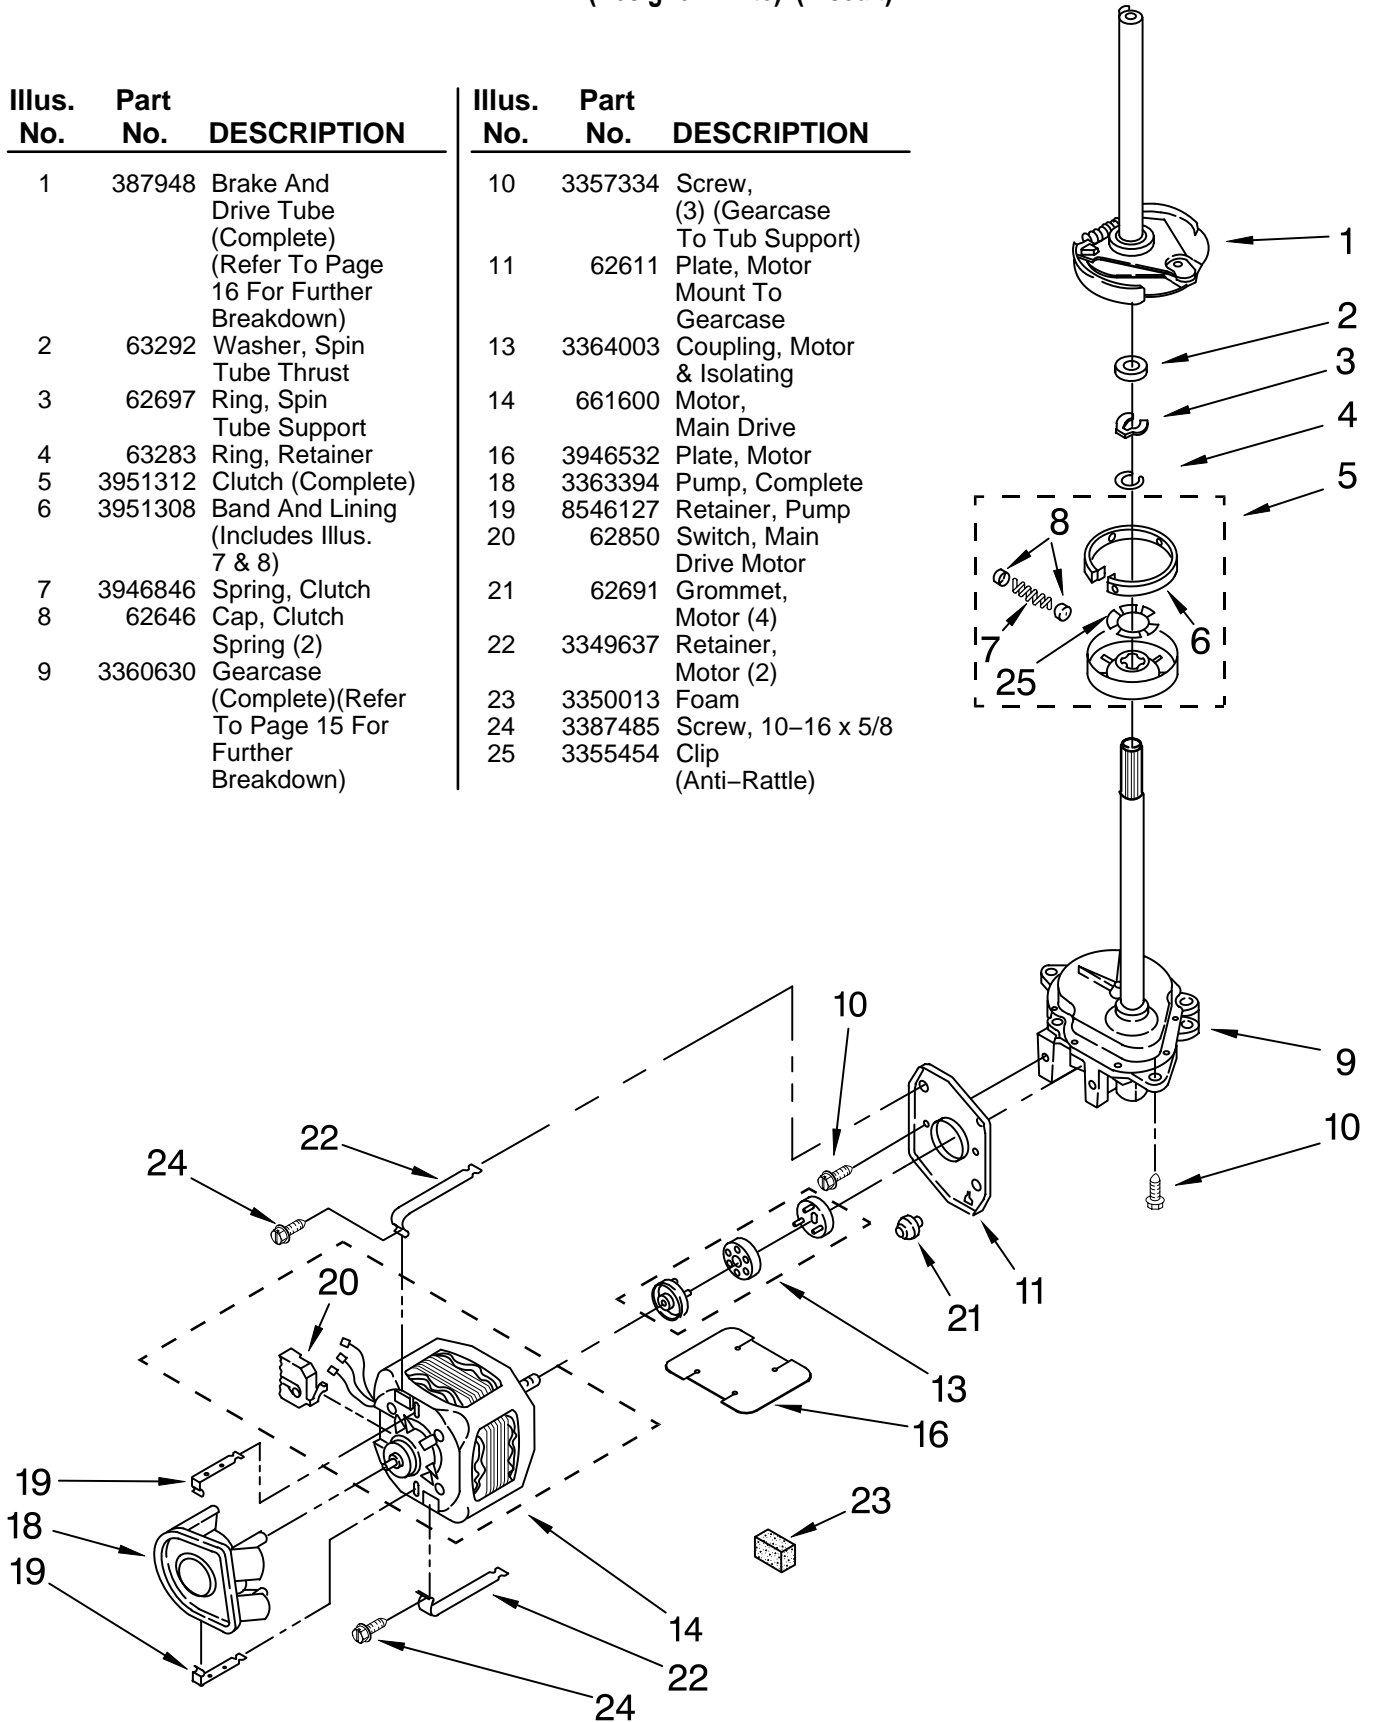

Illus. No.	Part No.	DESCRIPTION
5	3952499	Timer, Control (60 Hz.) (Automatic Washer)
6	8528154	Bracket, Control
7	692993	White End Cap, Console (L.H. & R.H.)
	3978584	Biscuit
8	348689	Screw, End Cap Mounting (4)
9	694091	Screw, Mounting (2)
10	3362987	Switch, Water Level
11	688805	Spring Clip, Knob
12	8054142	Switch, Water Temperature
14	693151	Spring, Console Lock (2)
15	3400860	Screw, Console Lock (2)
16	3406720	Timer, Control (60 Hz.) (Dryer) (Timer Motor Not Serviceable)
18	3977456	Switch, Push-To-Start
19	693152	Bumper, Console (5)

Illus. No.	Part No.	DESCRIPTION
21	694037	Clip, Console
22	8533971	Screw, (8-18 x 5/16)
23	3977194	White Panel, Control
	3977195	Biscuit
24	3957752	White Knob, Timer (Dryer)
	3957753	Biscuit
25	3957800	White Knob, Push-To-Start
	3957801	Biscuit
27	3957796	White Knob, Control (2)
	3957797	Biscuit
28	3957841	White Dial, Timer (Washer)
	3957842	Biscuit
29	3957821	White Knob, Timer (Washer)
	3957822	Biscuit
31	692983	Lock, Console (2)
32	694419	Buzzer

FOR ORDERING INFORMATION REFER TO PARTS PRICE LIST

BRAKE, CLUTCH, GEARCASE, MOTOR AND PUMP PARTS

For Models: LTE5243DQ7, LTE5243DT7

(Designer White) (Biscuit)

Illus. No.	Part No.	DESCRIPTION
1	387948	Brake And Drive Tube (Complete) (Refer To Page 16 For Further Breakdown)
2	63292	Washer, Spin Tube Thrust
3	62697	Ring, Spin Tube Support
4	63283	Ring, Retainer
5	3951312	Clutch (Complete)
6	3951308	Band And Lining (Includes Illus. 7 & 8)
7	3946846	Spring, Clutch
8	62646	Cap, Clutch Spring (2)
9	3360630	Gearcase (Complete)(Refer To Page 15 For Further Breakdown)

Illus. No.	Part No.	DESCRIPTION
10	3357334	Screw, (3) (Gearcase To Tub Support)
11	62611	Plate, Motor Mount To Gearcase
13	3364003	Coupling, Motor & Isolating
14	661600	Motor, Main Drive
16	3946532	Plate, Motor
18	3363394	Pump, Complete
19	8546127	Retainer, Pump
20	62850	Switch, Main Drive Motor
21	62691	Grommet, Motor (4)
22	3349637	Retainer, Motor (2)
23	3350013	Foam
24	3387485	Screw, 10-16 x 5/8
25	3355454	Clip (Anti-Rattle)