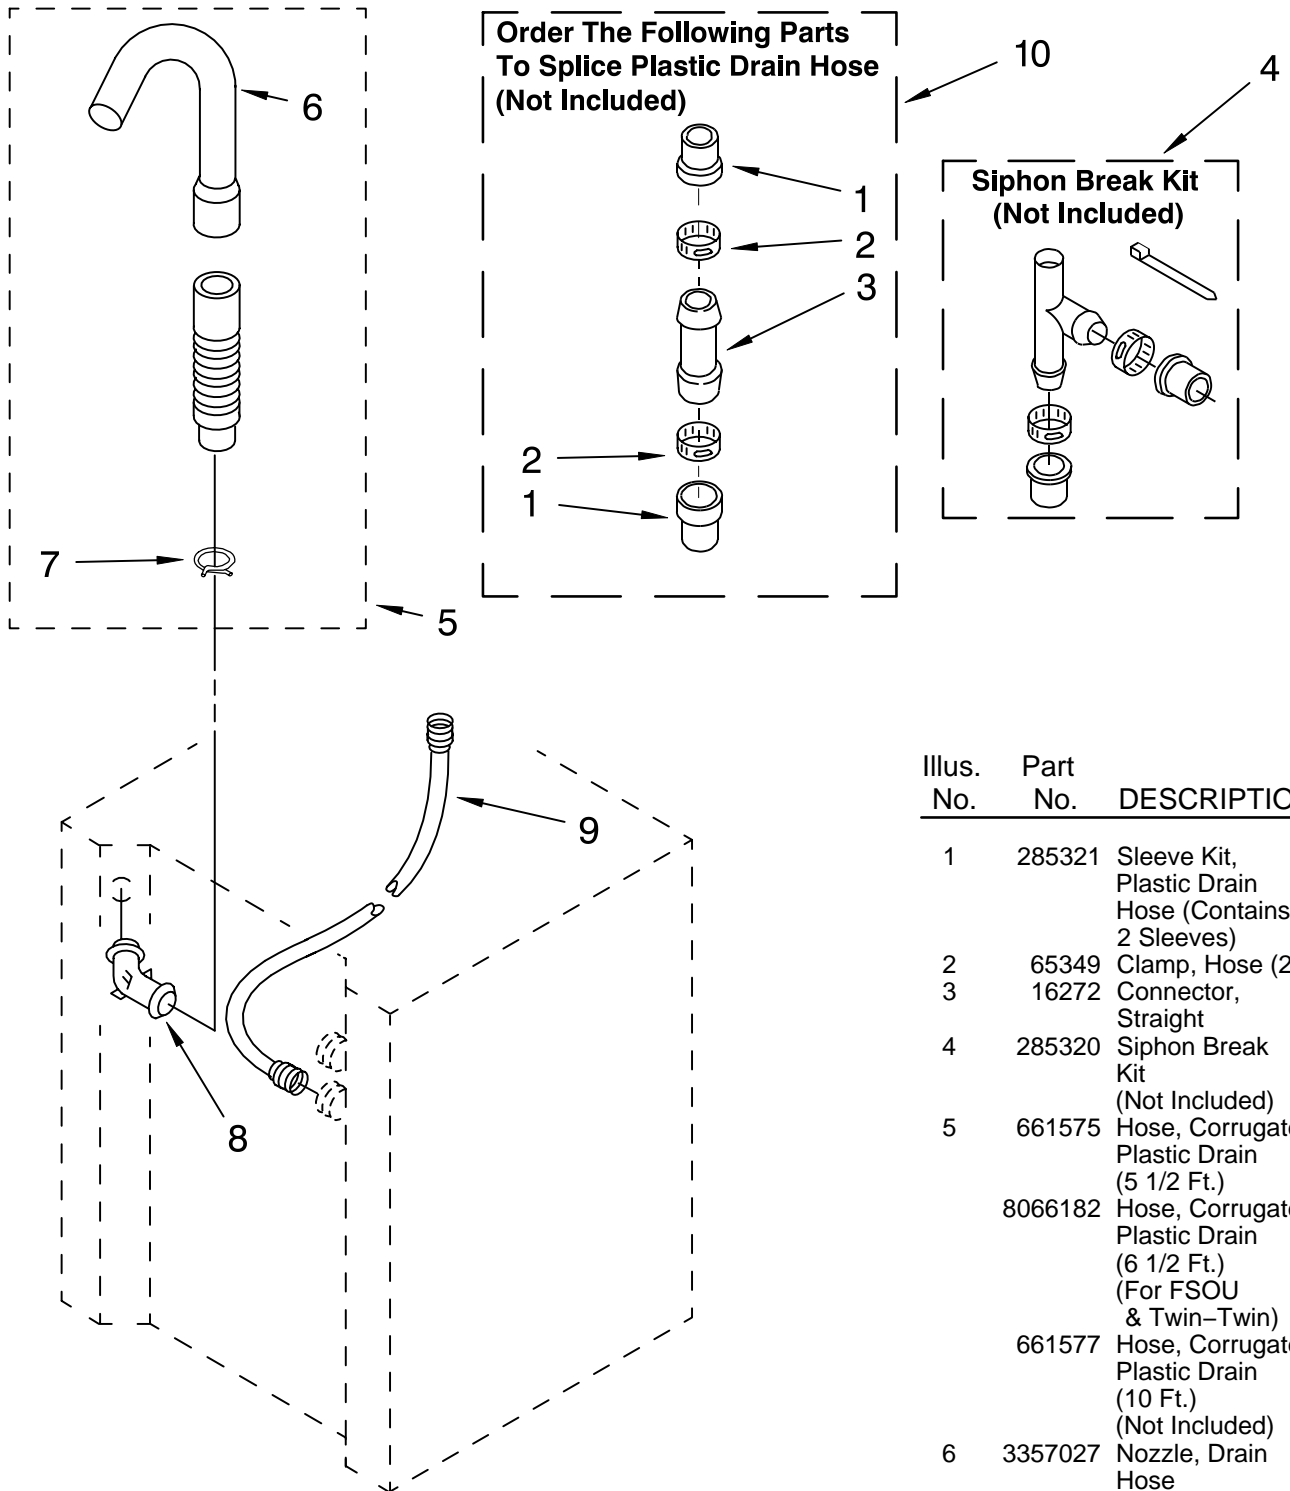

WATER SYSTEM PARTS

For Models: LTE5243DQ5, LTE5243DT5
(Designer White) (Biscuit)

WS-900C

Illus. No.	Part No.	DESCRIPTION
1	285321	Sleeve Kit, Plastic Drain Hose (Contains 2 Sleeves)
2	65349	Clamp, Hose (2)
3	16272	Connector, Straight
4	285320	Siphon Break Kit (Not Included)
5	661575	Hose, Corrugated Plastic Drain (5 1/2 Ft.)
	8066182	Hose, Corrugated Plastic Drain (6 1/2 Ft.) (For FSOU & Twin-Twin)
	661577	Hose, Corrugated Plastic Drain (10 Ft.) (Not Included)
6	3357027	Nozzle, Drain Hose
7	3357331	Clamp, Hose
8	356739	Connector, Hose
9	3354858	Hose, Inlet (2)
10	285442	Connector Kit, Plastic Drain Hose

FOR ORDERING INFORMATION REFER TO PARTS PRICE LIST