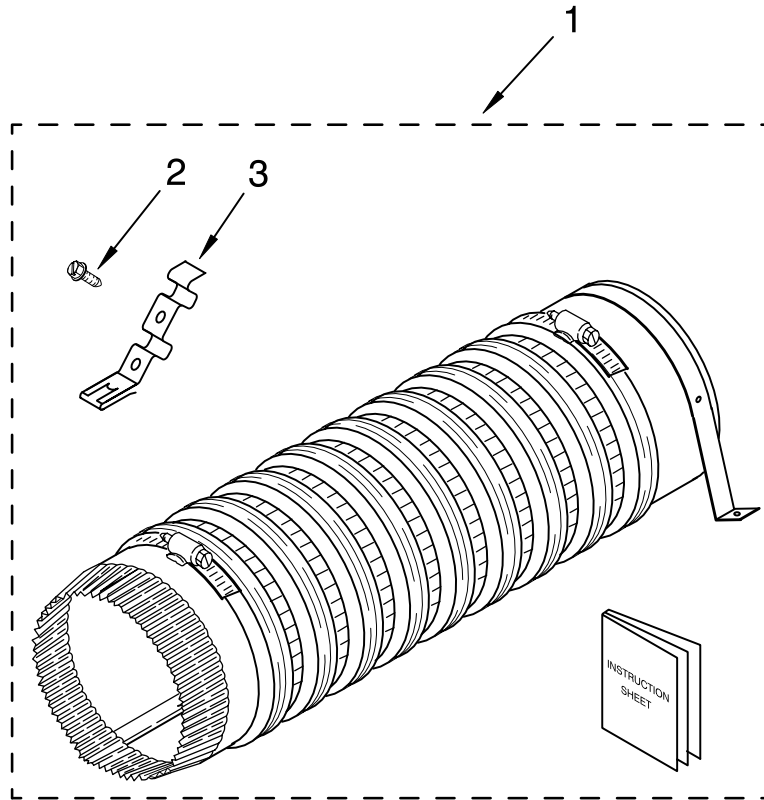

PRODUCT ACCESSORY PARTS

For Models: LTE5243DQ5, LTE5243DT5

(Designer White) (Biscuit)

Illus. No.	Part No.	DESCRIPTION
1	279823	Side Exhaust Extension Kit (Complete)
2	488729	Screw, 8-18 x 1/2
3	3395536	Clip

FOR ORDERING INFORMATION REFER TO PARTS PRICE LIST