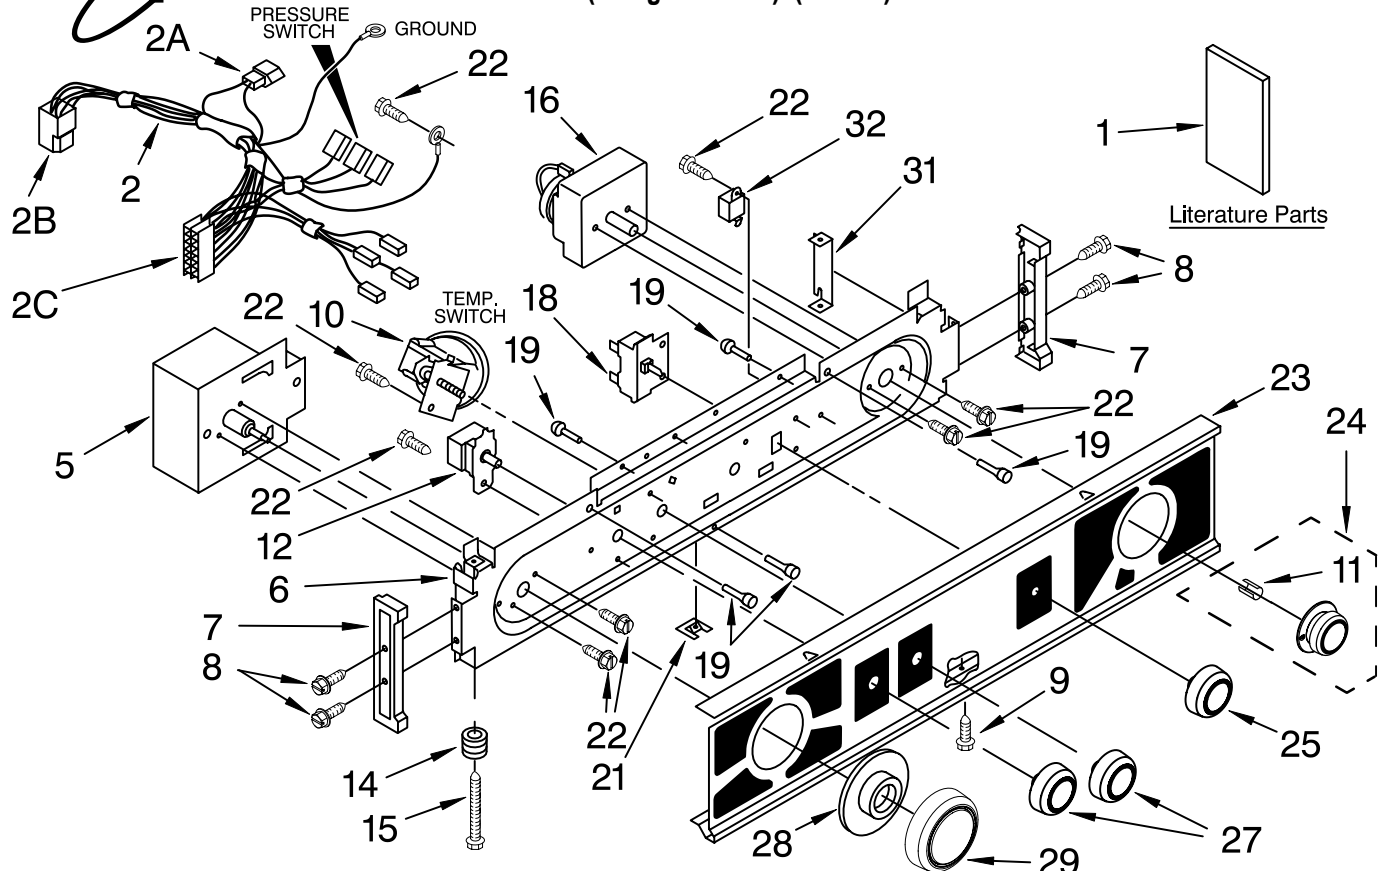

# WASHER/DRYER CONTROL PANEL PARTS

For Models: LTE5243DQ5, LTE5243DT5  
(Designer White) (Biscuit)

WASHER/DRYER  
LAUNDRY SYSTEM

Illus. No.	Part No.	DESCRIPTION
1	8542748	Literature Parts Installation Instructions
	3406880	Use & Care Guide
	3954161	Energy Guide
	8542754	Sheet, Cycle Feature
	3952874	Wiring Diagram
2	3406288	Harness, Console Wiring (Automatic) (Includes Illus. 2A, 2B & 2C)
2A	3350130	Plug, Terminal (2-Way) (Connects With Main Dryer Harness)
2B	696073	Receptacle, Connector (Connects With Lower Automatic Harness)
2C	3948614	Disconnect Block (Connects With Automatic Timer)

Illus. No.	Part No.	DESCRIPTION
5	3952499	Timer, Control (60 Hz.) (Automatic Washer)
6	8528154	Bracket, Control
7		End Cap, Console (L.H. & R.H.)
	692993	White
	3978584	Biscuit
8	348689	Screw, End Cap Mounting (4)
9	694091	Screw, Mounting (2)
10	3362987	Switch, Water Level
11	688805	Spring Clip, Knob
12	8054142	Switch, Water Temperature
14	693151	Spring, Console Lock (2)
15	3400860	Screw, Console Lock (2)
16	3406720	Timer, Control (60 Hz.) (Dryer) (Timer Motor Not Serviceable)
18	3977456	Switch, Push-To-Start
19	693152	Bumper, Console (5)
21	694037	Clip, Console

Illus. No.	Part No.	DESCRIPTION
22	3390646	Screw, (8-18 x 5/16)
23		Panel, Control
	3977194	White
	3977195	Biscuit
24		Knob, Timer (Dryer)
	3957752	White
	3957753	Biscuit
25		Knob, Push-To-Start
	3957800	White
	3957801	Biscuit
27		Knob, Control (2)
	3957796	White
	3957797	Biscuit
28		Dial, Timer (Washer)
	3957841	White
	3957842	Biscuit
29		Knob, Timer (Washer)
	3957821	White
	3957822	Biscuit
31	692983	Lock, Console (2)
32	694419	Buzzer