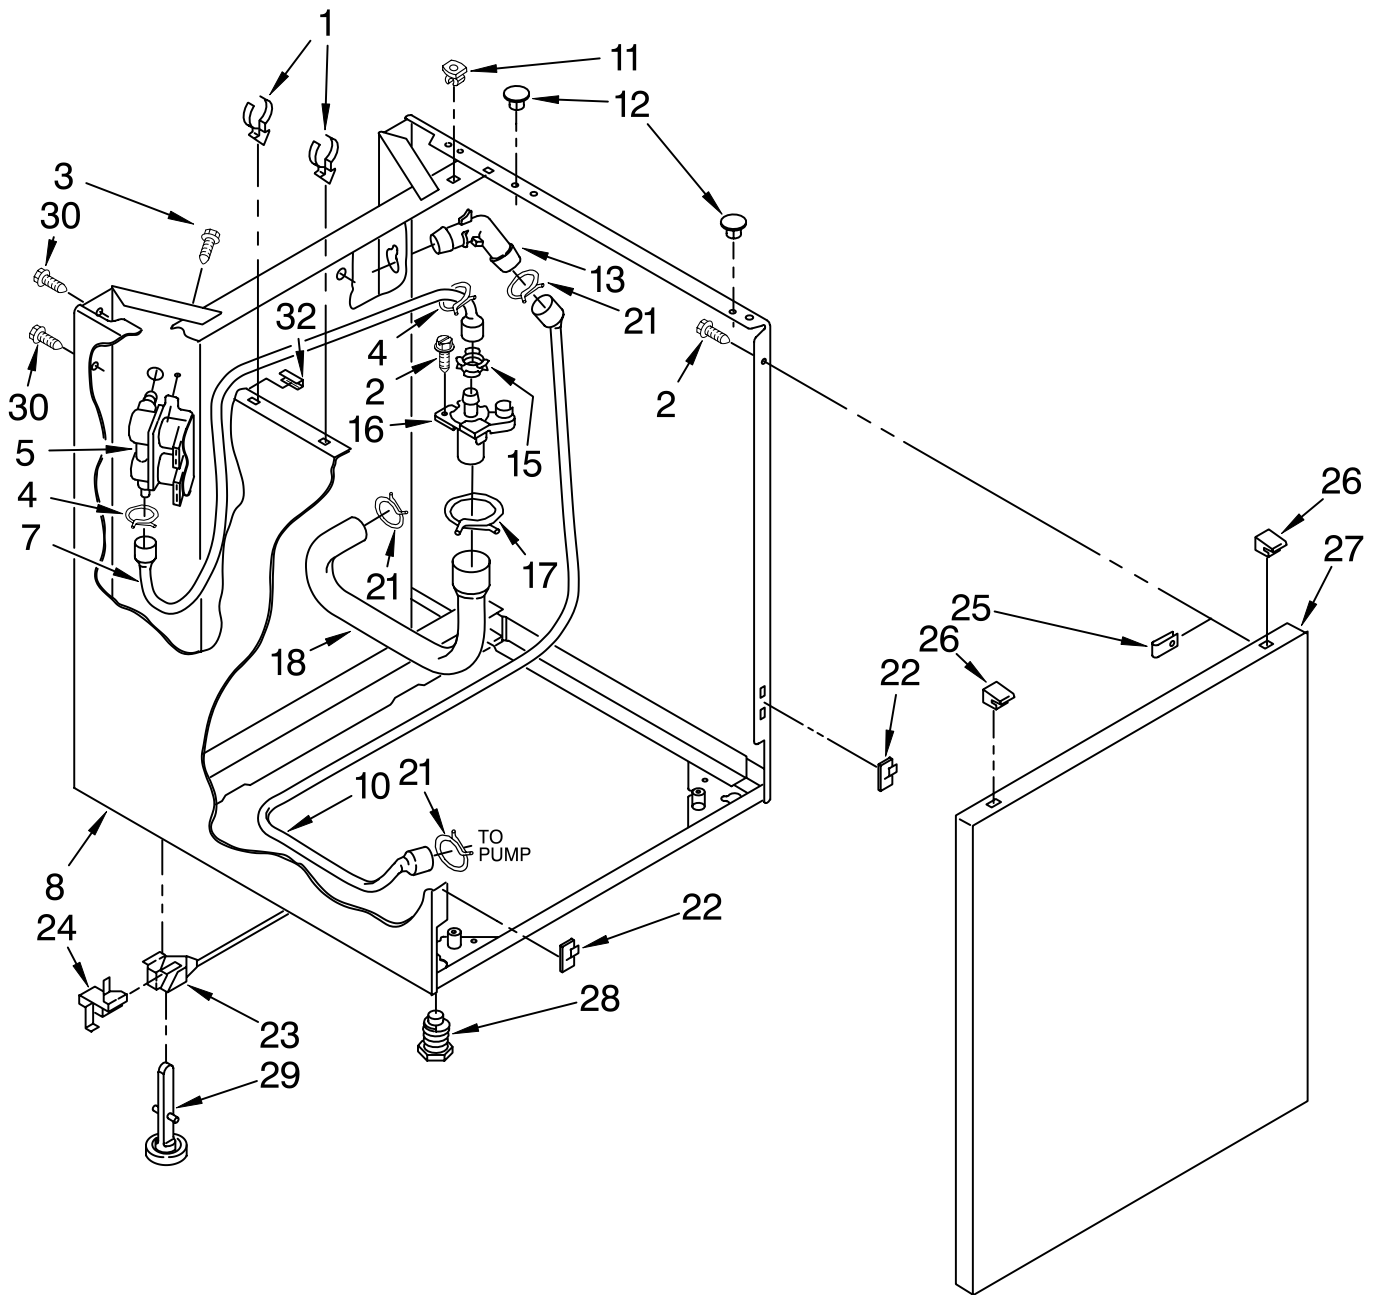

WASHER CABINET PARTS

For Models: LTE5243DQ5, LTE5243DT5

(Designer White) (Biscuit)

FOR ORDERING INFORMATION REFER TO PARTS PRICE LIST

WASHER CABINET PARTS

For Models: LTE5243DQ5, LTE5243DT5

(Designer White) (Biscuit)

Illus. No.	Part No.	DESCRIPTION
1	356746	Clip, Condenser
2	343641	Screw, 10-16 x 1/2
3	9740848	Screw, Mixing Valve Mounting (8-18 x 1/2)
4	370451	Clamp, Hose
5	3952163	Valve, Water Mixing
7	692699	Hose, Water Inlet (Siphon Break To Mixing Valve)
8		Cabinet
	696013	White
	3978594	Biscuit
10	696710	Hose, Drain
11	692400	Nut, Push-In (2)
12	660975	Plug, Top To Cabinet
13	8557915	Connector, Hose
15	356471	Cap, Siphon Break
16	356363	Siphon Break
17	272861	Clamp, Hose
18	696394	Hose, Water Inlet (Siphon Break To Tub Ring)
21	660628	Clamp, Hose
22	3394083	Clip, Front Panel (2)
23	358652	Link, Leveling
24	359364	Clip, Leveling Mechanism (2)
25	98234	Clip, Ground
26	345670	Lock, Top (2)
27		Panel, Front
	692628	White
	3978596	Biscuit
28	367594	Foot, Front (2)
29	358594	Foot, Rear (2)
30	3400000	Screw, 10-24 x 3/8 (Washer Cabinet To Dryer Supports)
32	3390046	Protector, Edge

FOR ORDERING INFORMATION REFER TO PARTS PRICE LIST