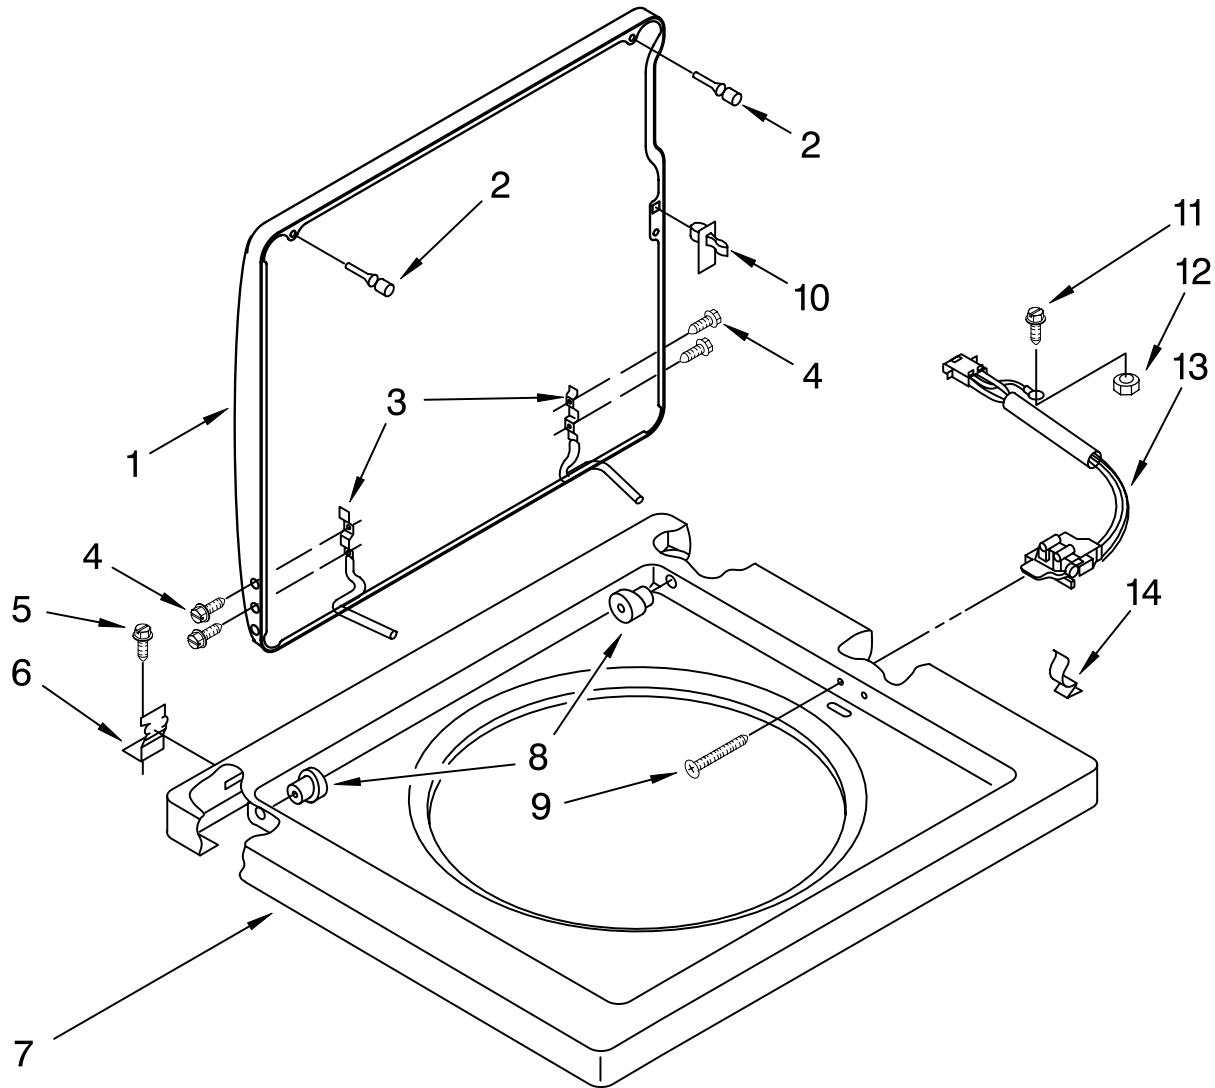

WASHER TOP AND LID PARTS

For Models: LTE5243DQ5, LTE5243DT5

(Designer White) (Biscuit)

Illus. No.	Part No.	DESCRIPTION
1		Lid
	3398848	White
	3398849	Biscuit
	384475	Bumper, Lid (2)
	91770	Hinge, Lid (2)
	3351355	Screw, Lid Hinge Mounting (4)
	343641	Screw, 10-16 x 1/2

Illus. No.	Part No.	DESCRIPTION
6	692985	Clip, Spring (2) (Top To Cabinet)
7		Top
	384693	White
	3978593	Biscuit
8	21258	Bearing, Lid Hinge (2)
9	3356311	Screw & Washer, Lid Switch Shield (2)

Illus. No.	Part No.	DESCRIPTION
10	358684	Strike, Lid Switch
11	3400030	Screw, Ground (10-24 x 1/2)
12	8533959	Nut, Ground Screw (10-24)
13	3355806	Switch, Lid
14	90016	Clip, Harness Routing

FOR ORDERING INFORMATION REFER TO PARTS PRICE LIST