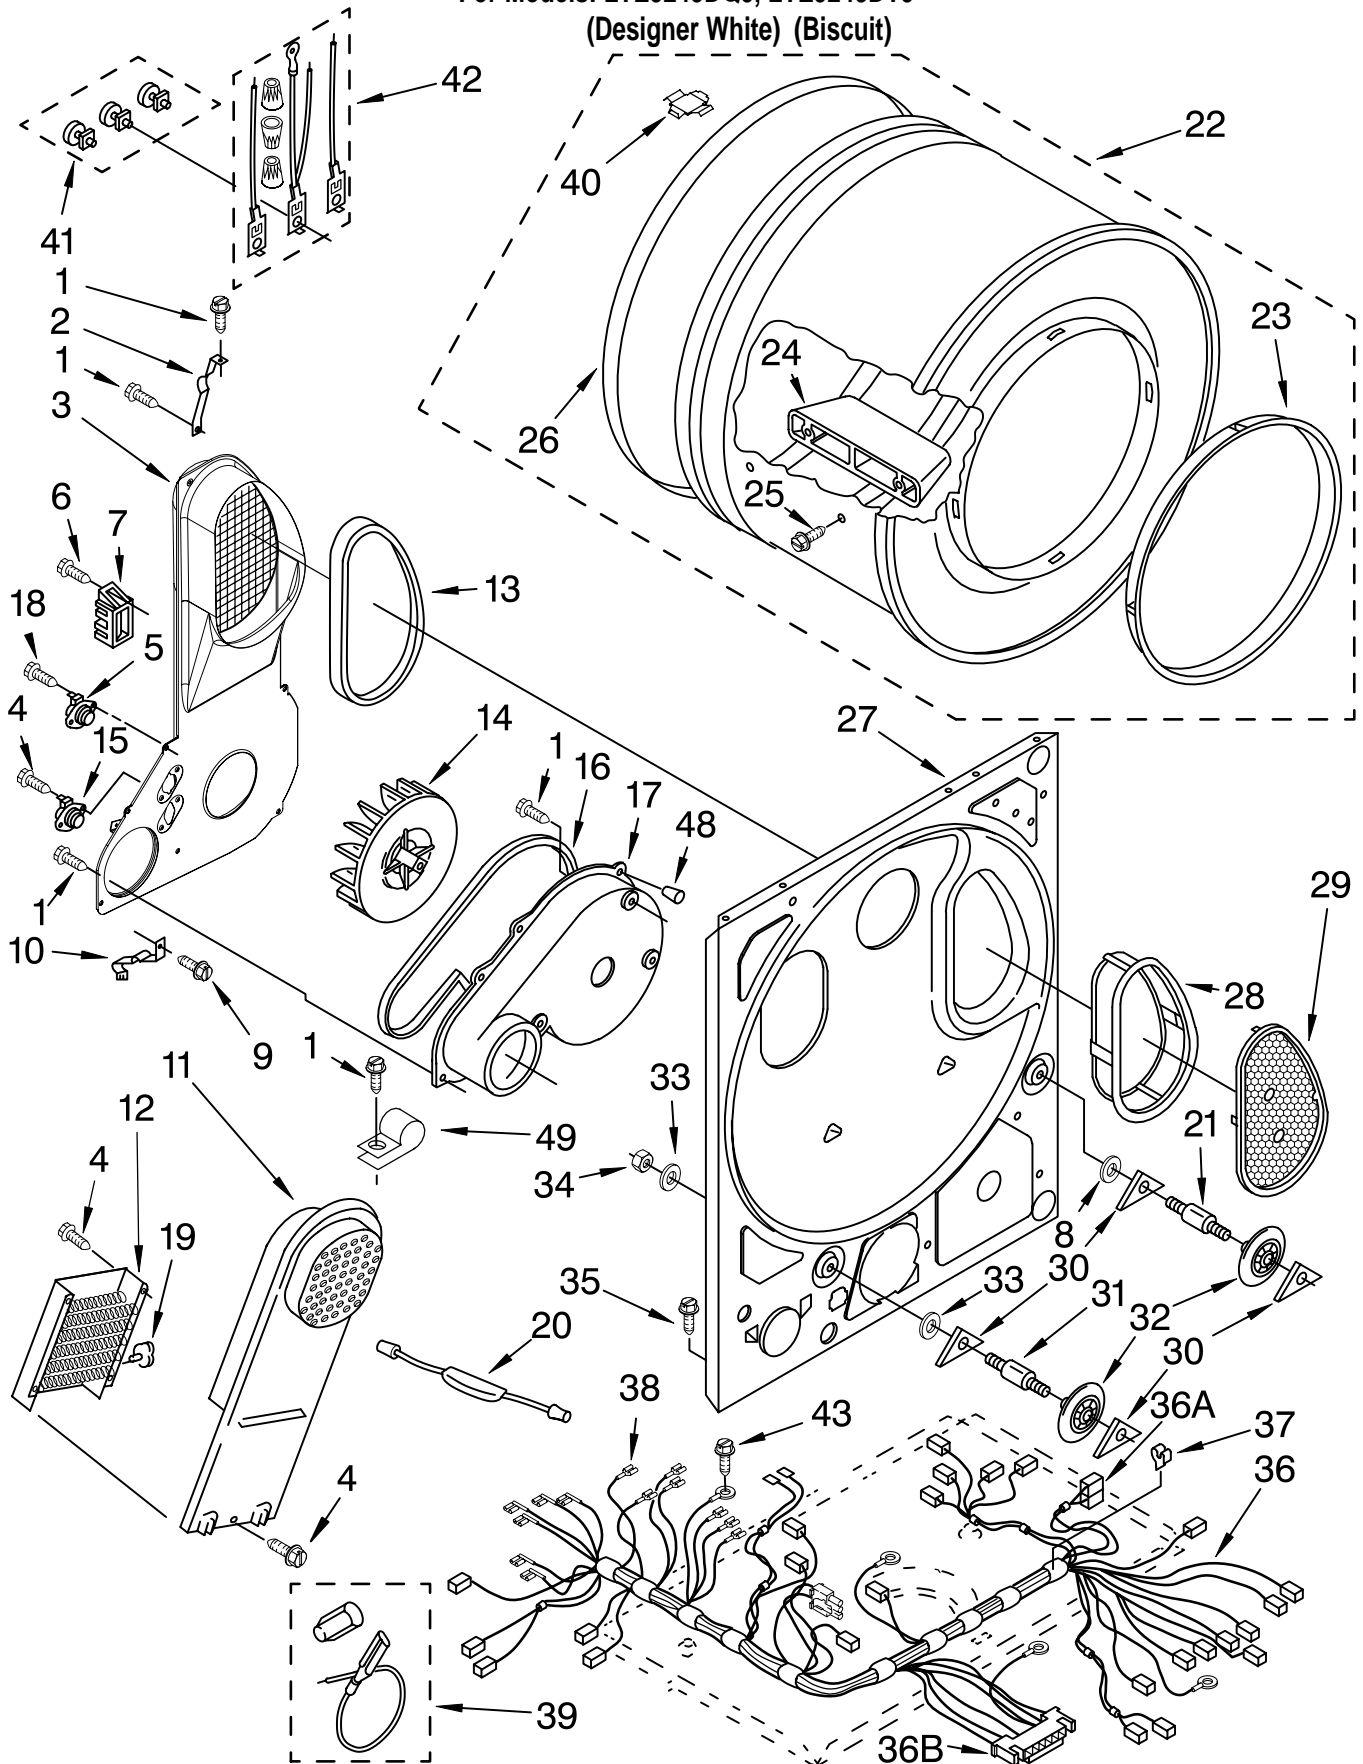

DRYER BULKHEAD PARTS

For Models: LTE5243DQ5, LTE5243DT5

(Designer White) (Biscuit)

FOR ORDERING INFORMATION REFER TO PARTS PRICE LIST

DRYER BULKHEAD PARTS

For Models: LTE5243DQ5, LTE5243DT5

(Designer White) (Biscuit)

Illus. No.	Part No.	DESCRIPTION	Illus. No.	Part No.	DESCRIPTION	Illus. No.	Part No.	DESCRIPTION
1	343641	Screw, 10-16 x 1/2	20	3406652	Resistor Assembly	36A	717252	Receptacle, Terminal (2-Way) (Connects With Door Switch Harness)
2	3395396	Clip, Air Duct To Bulkhead	21	3399507	Shaft, Drum Roller (R.H.)			
3	8566186	Air Duct & Bracket	22	695943	Drum, Dryer	36B	3395683	Receptacle, Multi-Terminal (Connects With Motor)(Dryer)
4	90767	Screw, 8-18 x 3/8	23	3394508	Ring, Bearing			
5	3398128	Thermostat, Internal Bias	24	685207	Baffle, Drum (3)			
6	3393008	Screw, Terminal Block To Bracket (2)	25	97787	Screw, Baffle Mounting (6) (11-16 x 3/4)	37	693141	Clip, Wiring Harness (3)
7	3397659	Block, Terminal	26	345648	Seal, Drum Rear	38	94614	Terminal
8	3388703	Washer	27	695931	Bulkhead	39	279457	Wire Kit (For Heater Element Wiring Harness Repair)
9	489463	Screw, 8-18 x 5/8	28	8531964	Lint Screen			
10	3398161	Clip, Heater Box To Bulkhead	29	8531967	Cover, Lint Screen Outlet	40	8066086	Drum,Hole Plug
11	3401380	Heater Box	30	690997	Tri-Ring (4)	41	279393	Screw Kit (For Terminal Block)
12	3403586	Element, Heater	31	3399506	Shaft, Drum Roller (L.H.)	42	279318	Terminal, Tinned & Brass (3) (Includes Illus. 41)
13	339956	Seal, Air Duct To Bulkhead	32	3397590	Roller, Support (2)	43	697776	Screw, Ground (2) (10-32 x 5/8)
14	696426	Wheel, Blower	33	348197	Washer, Support (4)	48	359702	Cap, Screw
15	8572767	Thermal Limiter 195°F (91C)	34	3359452	Nut, 3/8-16 (2)	49	255563	Clip, Strain Relief
16	8066094	Seal, Fan Scroll	35	3390631	Screw, 10-16 x 3/8			
17	696418	Fan Scroll	36	3406941	Harness, Main Dryer Wiring (Includes Nos.36A, 36B)			
18	3390647	Screw, 8-18 x 1/2						
19	3404154	Thermostat, Heater Box (200°F)						

FOR ORDERING INFORMATION REFER TO PARTS PRICE LIST