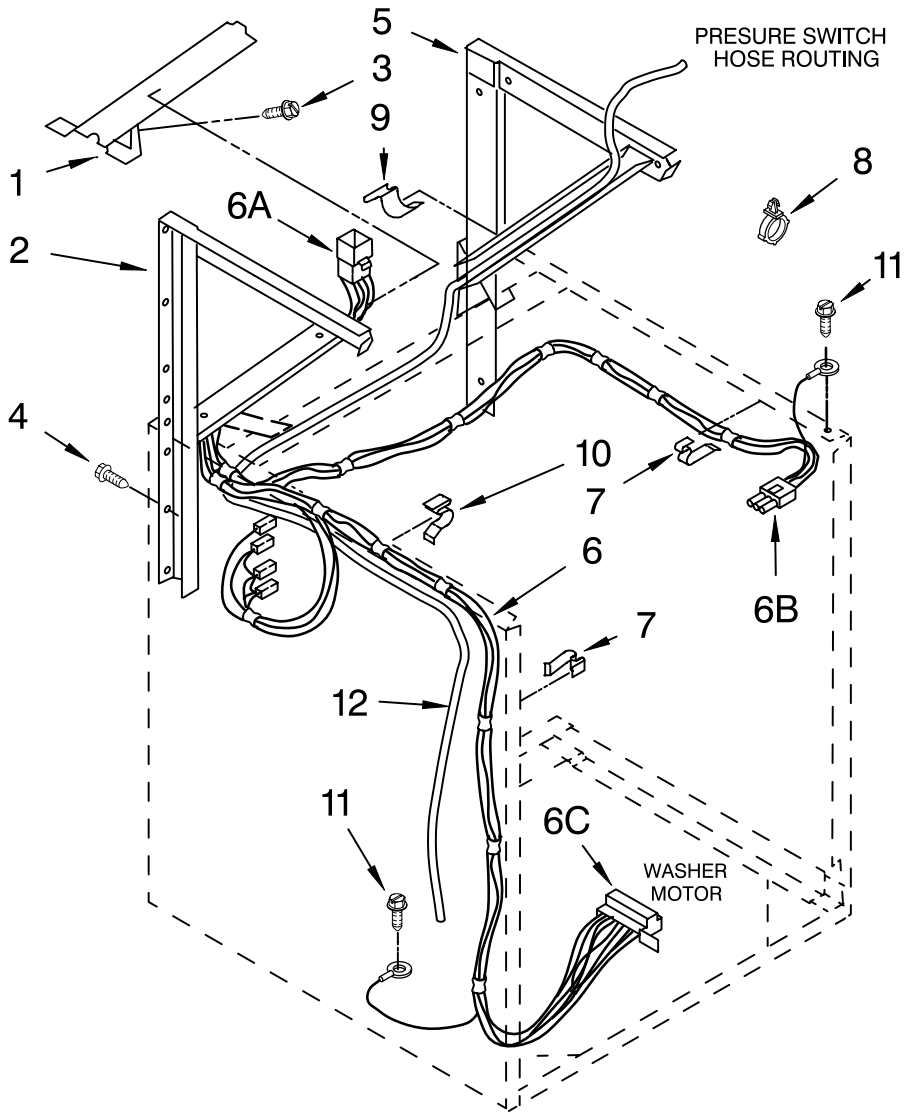

DRYER SUPPORT AND WASHER PARTS

For Models: LTE5243DQ5, LTE5243DT5
(Designer White) (Biscuit)

Illus. No.	Part No.	DESCRIPTION
1	694304	Cover, Channel
2	692647	Support, Dryer (L.H.)
3	343641	Screw, 10-16 x 1/2
4	3400000	Screw, 10-24 x 3/8 (8) (Washer Cabinet To Dryer Supports)
5	692646	Support, Dryer (R.H.)
6	3954108	Harness, Lower (Automatic) (Includes Illus. 6A, 6B & 6C)
6A	696074	Plug, Terminal (12-Way) (Connects With Automatic Console Harness)
6B	62889	Plug, Terminal (3-Way) (Connects With Automatic Lid Switch Harness)
6C	62505	Block, Disconnect (Connects With Automatic Washer Motor)
7	3347812	Clip, Wiring Harness (4)
8	3352501	Clip
9	90016	Clip, Pressure Switch Hose (2)
10	693141	Clip, Harness And Hose
11	3351614	Screw, 10-24 x 3/8
12	8066080	Hose, Pressure Switch

FOR ORDERING INFORMATION REFER TO PARTS PRICE LIST