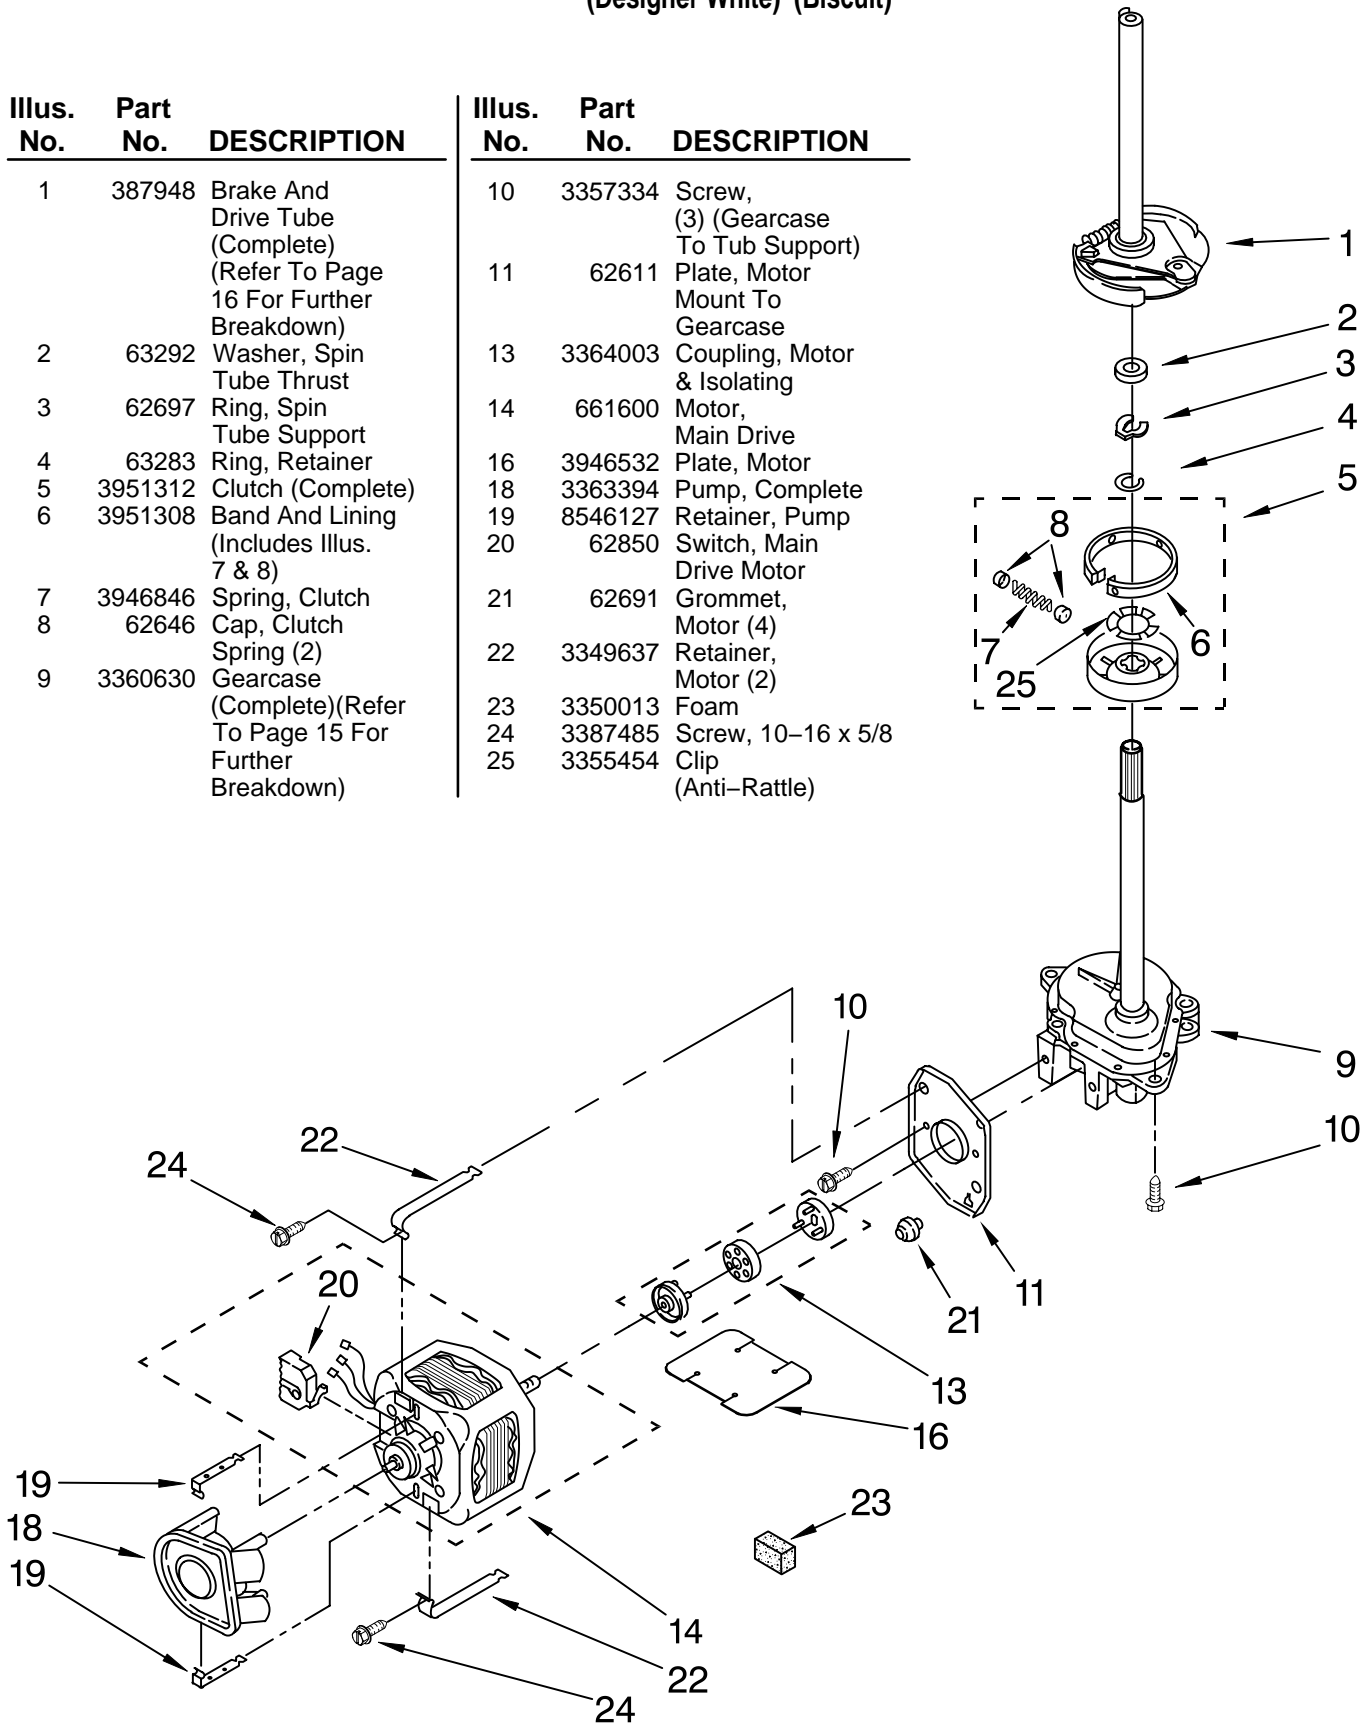

BRAKE, CLUTCH, GEARCASE, MOTOR AND PUMP PARTS

For Models: LTE5243DQ5, LTE5243DT5

(Designer White) (Biscuit)

Illus. No.	Part No.	DESCRIPTION
1	387948	Brake And Drive Tube (Complete) (Refer To Page 16 For Further Breakdown)
2	63292	Washer, Spin Tube Thrust
3	62697	Ring, Spin Tube Support
4	63283	Ring, Retainer
5	3951312	Clutch (Complete)
6	3951308	Band And Lining (Includes Illus. 7 & 8)
7	3946846	Spring, Clutch
8	62646	Cap, Clutch Spring (2)
9	3360630	Gearcase (Complete)(Refer To Page 15 For Further Breakdown)

Illus. No.	Part No.	DESCRIPTION
10	3357334	Screw, (3) (Gearcase To Tub Support)
11	62611	Plate, Motor Mount To Gearcase
13	3364003	Coupling, Motor & Isolating
14	661600	Motor, Main Drive
16	3946532	Plate, Motor
18	3363394	Pump, Complete
19	8546127	Retainer, Pump
20	62850	Switch, Main Drive Motor
21	62691	Grommet, Motor (4)
22	3349637	Retainer, Motor (2)
23	3350013	Foam
24	3387485	Screw, 10-16 x 5/8
25	3355454	Clip (Anti-Rattle)

FOR ORDERING INFORMATION REFER TO PARTS PRICE LIST