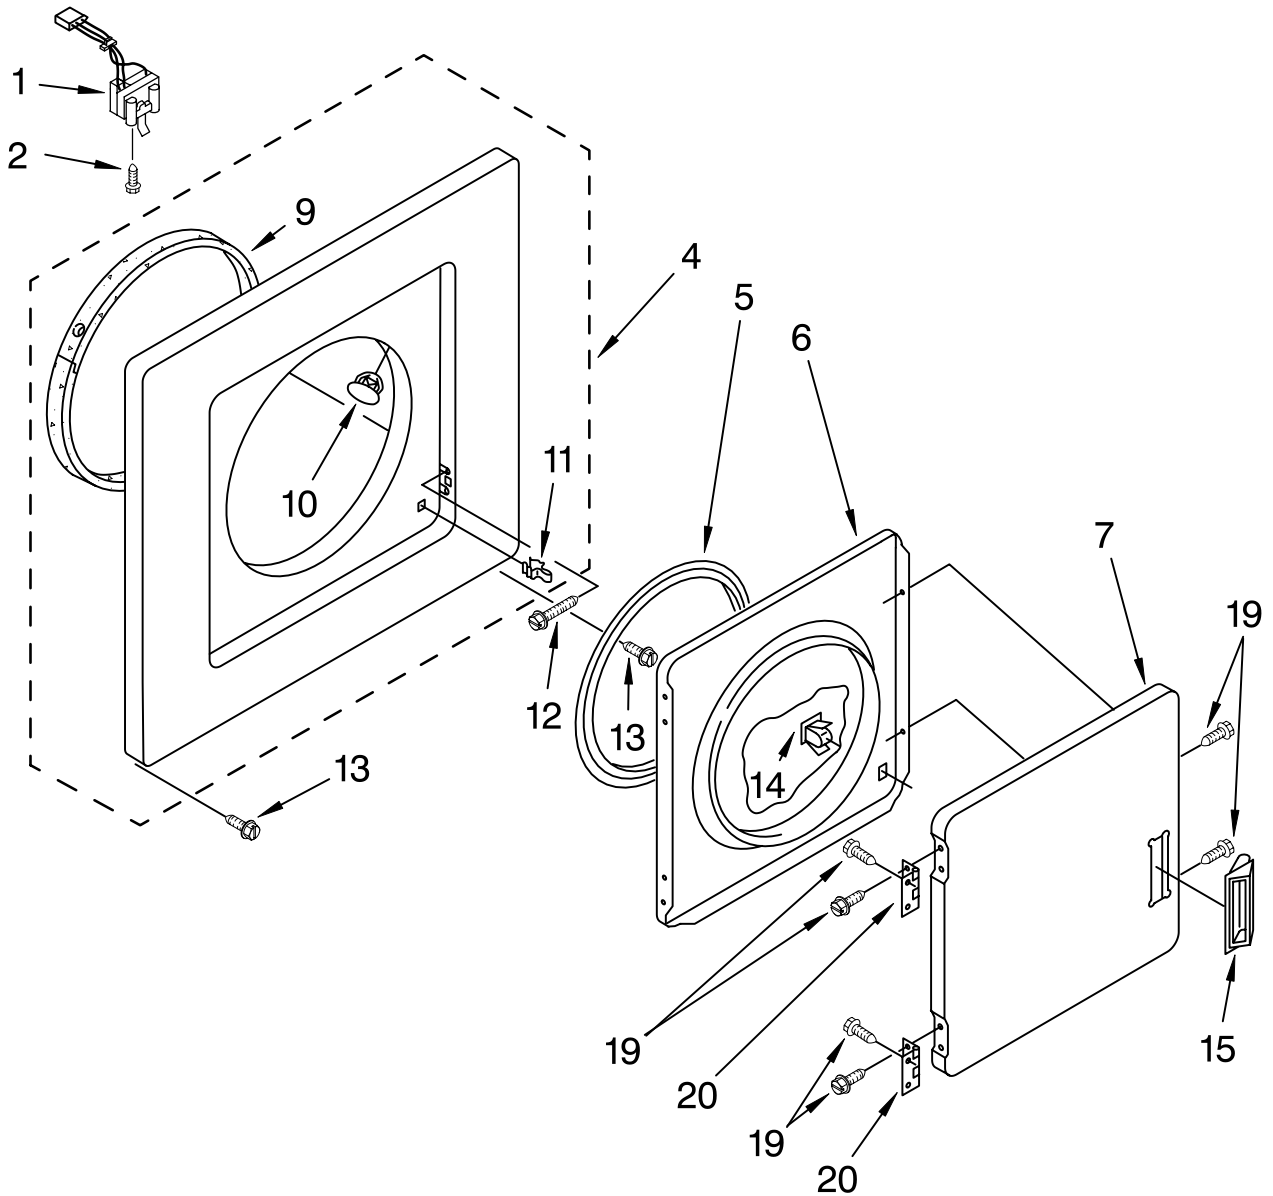

DRYER FRONT PANEL AND DOOR PARTS

For Models: LTE5243DQ5, LTE5243DT5

(Designer White) (Biscuit)

Illus. No.	Part No.	DESCRIPTION	Illus. No.	Part No.	DESCRIPTION	Illus. No.	Part No.	DESCRIPTION
1	3406108	Door Switch	10	685203	Clip, Felt Pad (2)	14	3389441	Catch, Door
2	697773	Screw, 6-20 x 7/8	11	696144	Strike, Panel	15	686711	White
4	692619	White	12	3390663	Screw, Door Switch Mounting (2)	19	3978592	Biscuit
5	3978587	Biscuit	13	343641	Screw, 10-16 x 1/2 (2) (Front Panel To Side Panel)	19	694091	Screw, Door Mount To
6	3390734	Seal, Door				20	348023	Hinge & Pin, Door (2)
7	695656	Door, Rear						
	348205	White						
	3978598	Biscuit						
9	8066123	Bearing & Seal						

FOR ORDERING INFORMATION REFER TO PARTS PRICE LIST