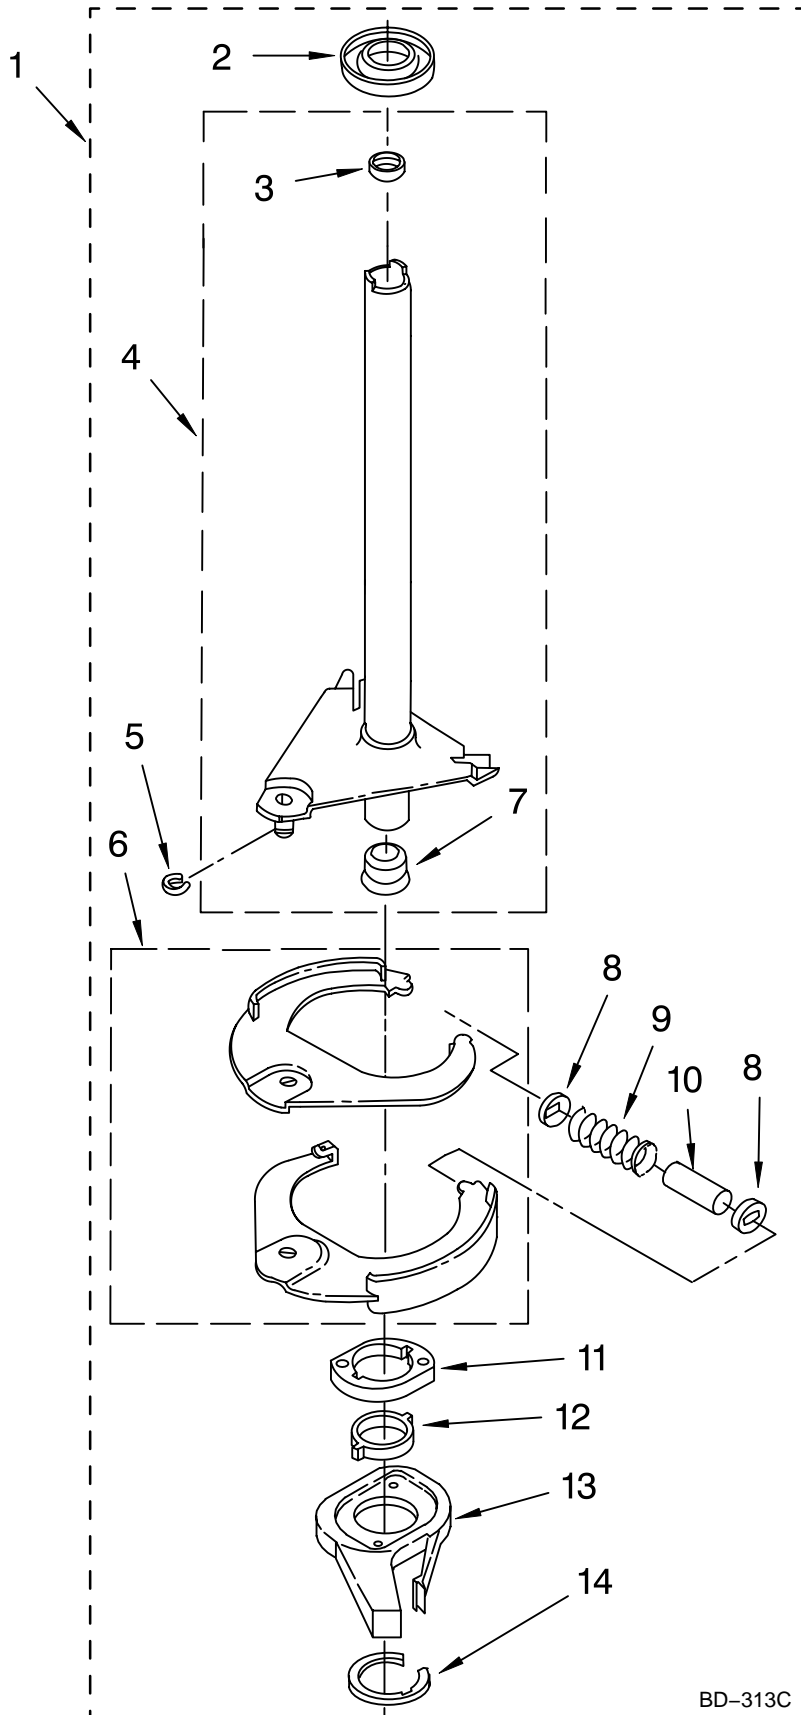

BRAKE AND DRIVE TUBE PARTS

For Models: LTE5243DQ5, LTE5243DT5

(Designer White) (Biscuit)

Illus. No.	Part No.	DESCRIPTION
1	387948	Brake And Drive Tube (Complete)
2	62658	Ring, Thrust
3	356427	Seal, Drive Tube
4	64027	Tube, Basket Drive (Includes Illus. 3, 4, 5 & 9)
5	64035	Ring, Retaining
6	64232	Shoe, Brake (2)
7	62703	"T" Bearing, Spin Tube
8	3353956	Cap, Brake Spring (2)
9	63748	Spring, Brake
10	3355360	Sleeve, Brake Spring
11	661516	Cam, Brake Release
12	63022	Sleeve, Cam
13	64194	Driver, Brake Cam
14	90368	Ring, Retaining

FOLLOWING PARTS NOT ILLUSTRATED

285208 Lubricant
(Use Only In Brake Shoe Assembly On Roller & Pin)

FOR ORDERING INFORMATION REFER TO PARTS PRICE LIST