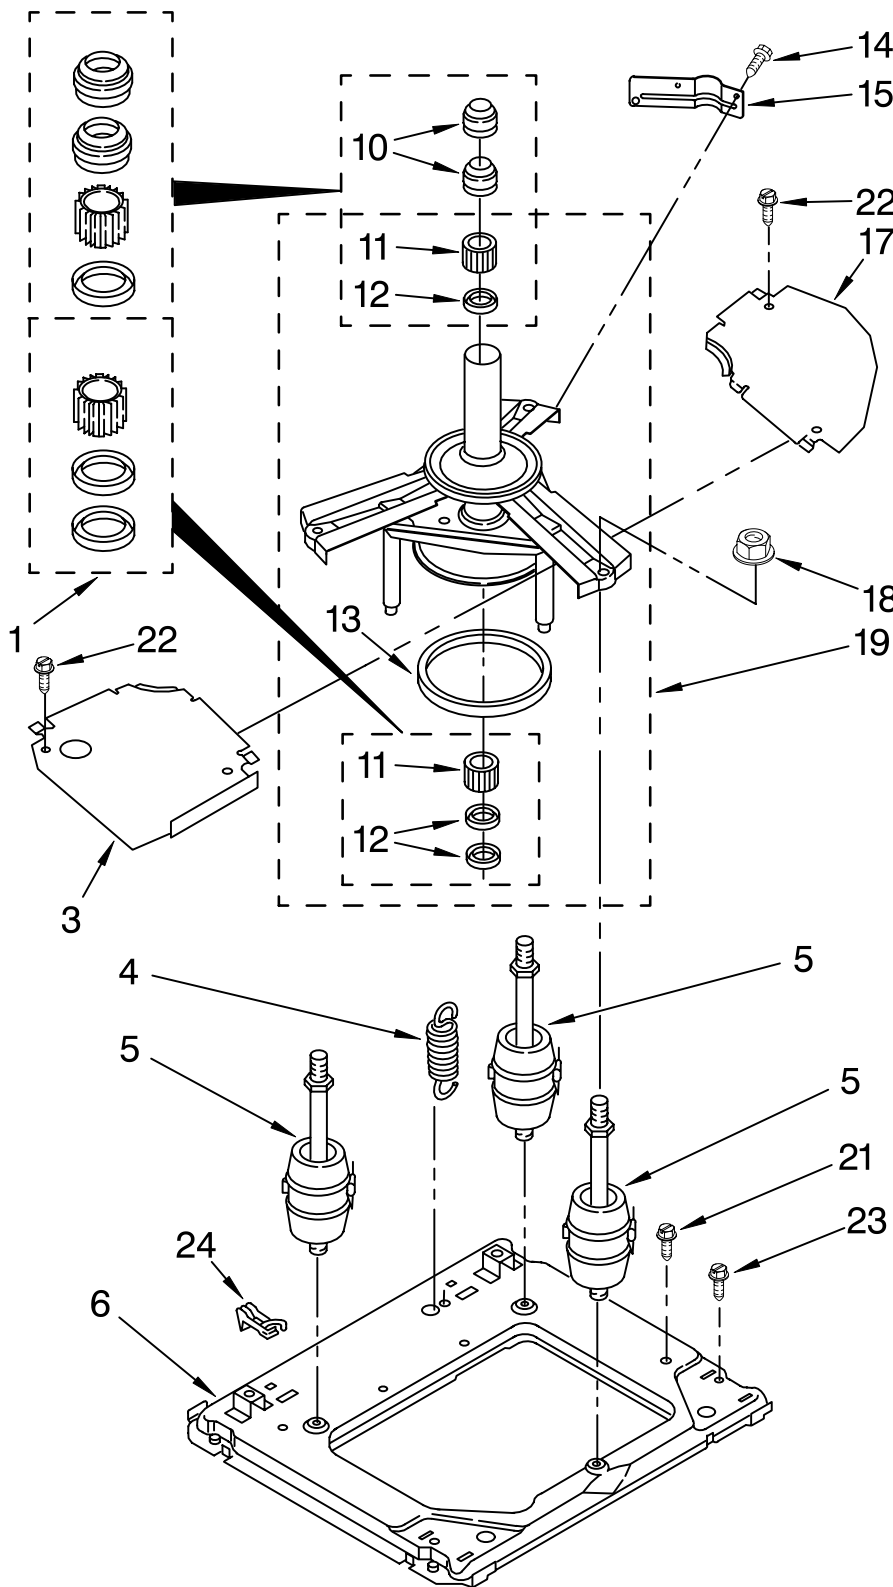

MACHINE BASE PARTS

For Models: LTE5243DQ5, LTE5243DT5

(Designer White) (Biscuit)

Illus. No.	Part No.	DESCRIPTION
1	285203	Centerpost Bearing Kit (Incls. Illus. 10, 11, & 12)
3	64137	Shield, Tub
4	388492	Spring, Counterweight
5	3406201	Suspension Assembly (3)
6	8577373	Base
10	356934	Seal, Centerpost
11	3347047	Bearing, Centerpost (2)
12	357409	Seal, Centerpost
13	63134	Ring, Sound Deadening
14	343641	Screw, 10-16 x 1/2
15	63636	Bracket, Counterweight Spring
17	63637	Shield, Tub
18	3351021	Nut, 1/2 - 13 (3)
19	63740	Tub Support and Drum
21	3351614	Screw, 10-24 x 3/8
22	90767	Screw, 8-18 x 3/8
23	386011	Screw & Washer (Base To Cabinet)
24	696044	Block, Restraint

FOR ORDERING INFORMATION REFER TO PARTS PRICE LIST