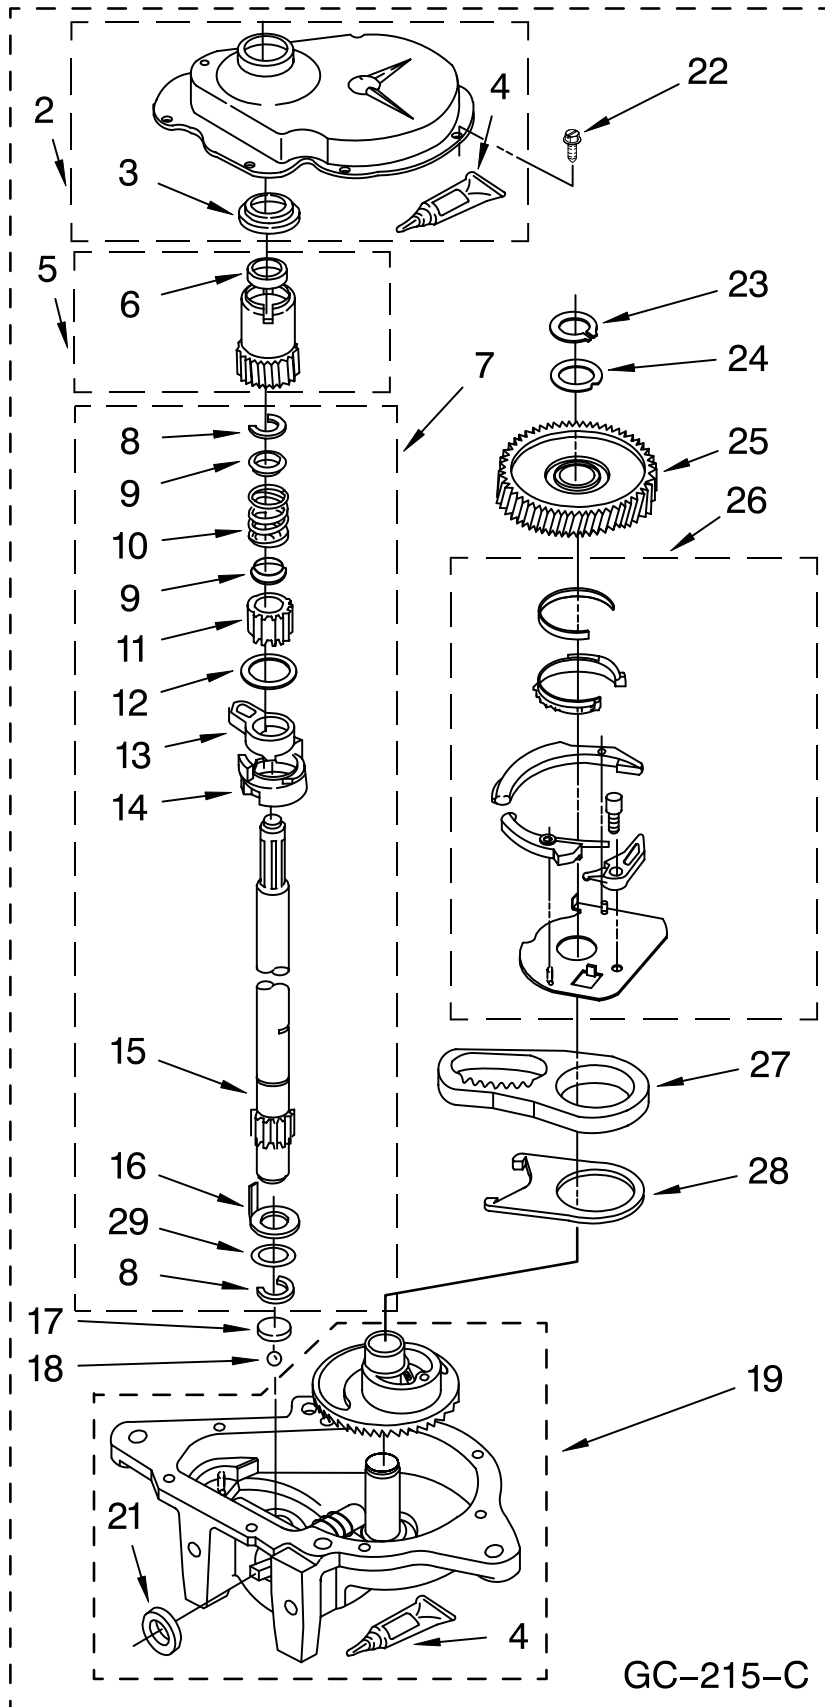

GEARCASE PARTS

For Models: LTE5243DQ5, LTE5243DT5

(Designer White) (Biscuit)

Illus. No.	Part No.	DESCRIPTION
1	3360630	Gearcase (Complete)
2	285202	Cover, Gearcase
3	3349985	Seal, Gearcase Cover
4	285195	Sealer, Gasket (.20 Fl. Oz.) (6 ml)
5	63320	Pinion, Spin (Includes Illus. 25)
6	356427	Seal, Spin Pinion
7	389387	Shaft, Agitator (Complete)
8	90369	Ring, Retaining (2)
9	62677	Retainer, Spring
10	62676	Spring, Agitate
11	63273	Gear, Agitate (Includes 15 and 29)
12	62619	Washer, Agitate Gear
13	62580	Cam Follower (Includes 14)
14	62581	Cam, Agitate (Includes 13)
15	285509	Shaft, Agitator (Includes 11 and 29)
16	62618	Washer, Cam Thrust
17	16018	Bearing, Thrust
18	85529	Ball, Bearing
19	389230	Bottom and Pinion, Gearcase
21	285352	Seal, Thrust Plug
22	3351614	Screw, Gearcase Cover, Mounting (8) (10-24 x 3/8)
23	3362552	Ring, Retaining
24	285735	Washer Kit, Thrust
25	62570	Gear, Spin
26	388253	Neutral Assembly
27	3349296	Rack, Connecting
28	62621	Actuator, Shift
29	388815	Washer, Intermediate

GC-215-C

FOR ORDERING INFORMATION REFER TO PARTS PRICE LIST