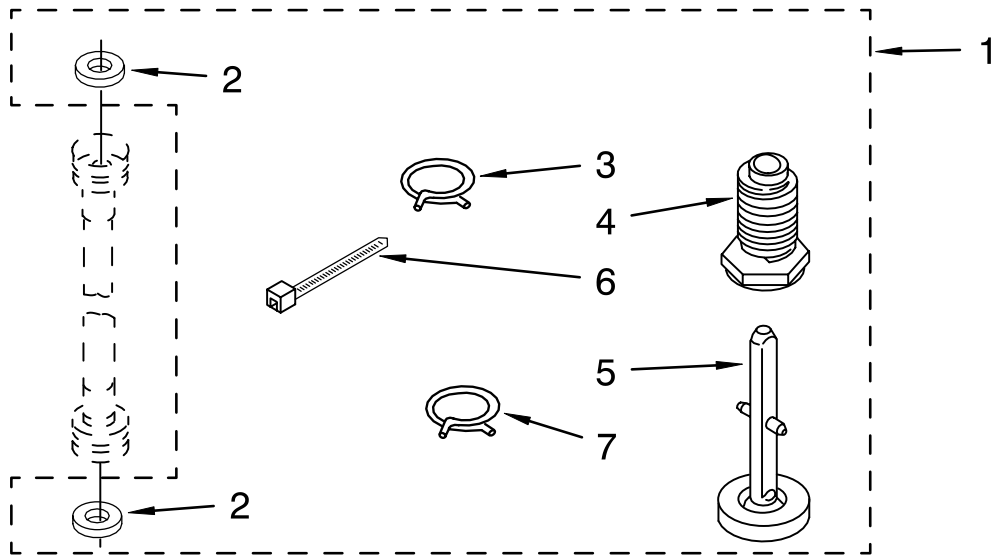

MISCELLANEOUS PARTS

For Models: LTE5243DQ5, LTE5243DT5

(Designer White) (Biscuit)

Illus. No.	Part No.	DESCRIPTION
1	3359934	Miscellaneous Parts Bag
2	16123	Washer, Inlet Hose (4)
3	370445	Clamp, Hose
4	367594	Foot, Front (2)
5	358594	Foot, Rear (2)
6	3347869	Tie, Cable
7	3357331	Clamp, Hose (Upper Drain)

FOR ORDERING INFORMATION REFER TO PARTS PRICE LIST