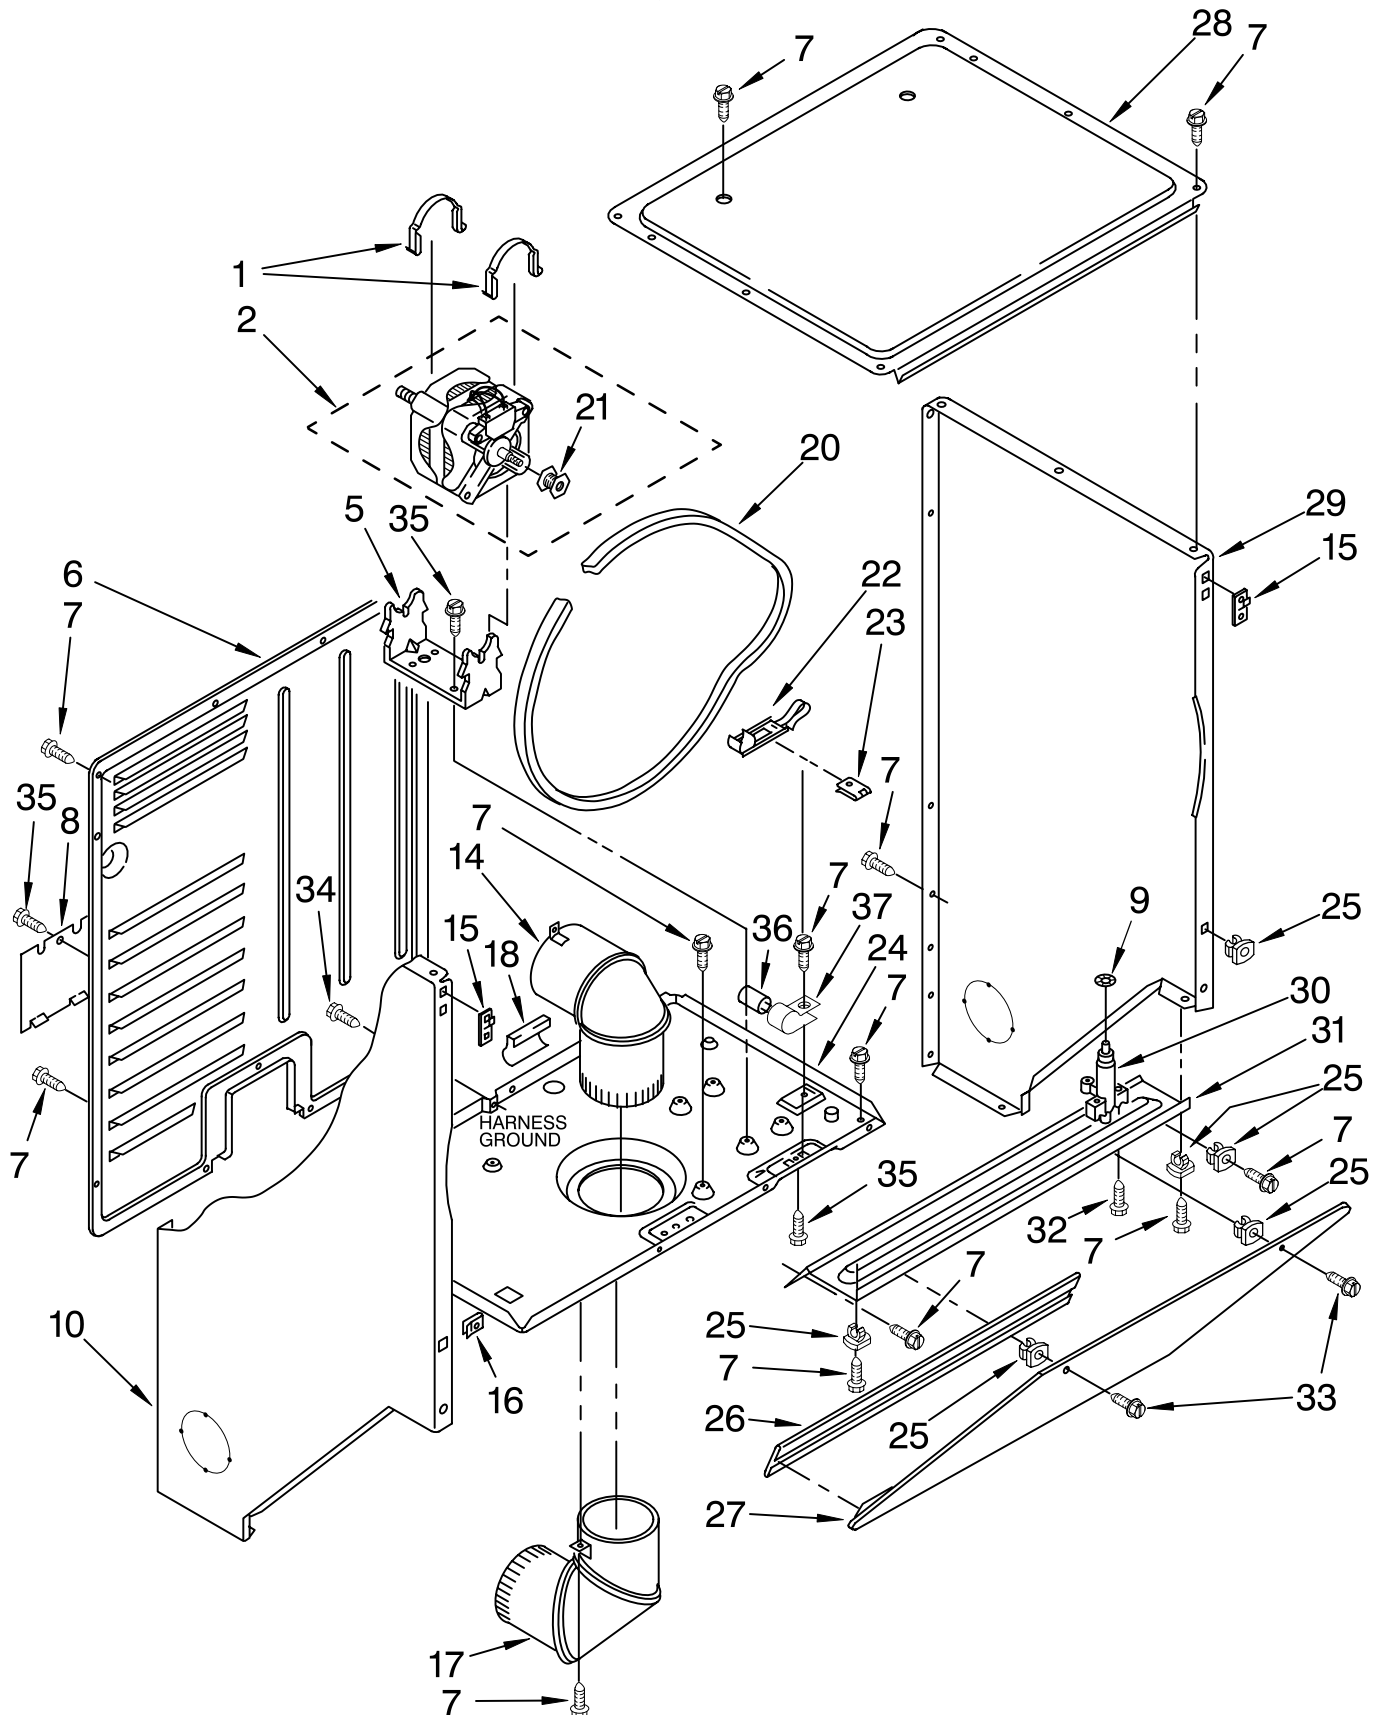

DRYER CABINET AND MOTOR PARTS

For Models: LTE5243DQ3, LTE5243DT3
(Designer White) (Biscuit)

FOR ORDERING INFORMATION REFER TO PARTS PRICE LIST

DRYER CABINET AND MOTOR PARTS

For Models: LTE5243DQ3, LTE5243DT3
(Designer White) (Biscuit)

Illus. No.	Part No.	DESCRIPTION	Illus. No.	Part No.	DESCRIPTION	Illus. No.	Part No.	DESCRIPTION
1	660658	Clamp, Motor Mounting (2)	18	686770	Support, Protector	29		Panel, Side (R.H.)
2	8066068	Motor, Main Drive (60 Hz.)	20	8066064	Belt, Drive		3402287	White
5	696541	Bracket, Motor	21	8066051	Pulley, Motor (60 Hz.)		3978590	Biscuit
6	3390405	Panel, Rear	22	3394332	Idler & Slide Assembly	30	693145	Latch, Lid
7	343641	Screw, 10-16 x 1/2	23	692771	Nut, Idler Bracket To Base	31		Closure, Control Area
8	3394228	Cover, Terminal Block	24	3399632	Base, Dryer		692781	White
9	90296	Clip	25	692400	Nut, Push-In		3978599	Biscuit
10	3402293	Panel, Side (L.H.)	26	692926	Cove, Transition Panel (Black)	32	354975	Screw & Washer (3) (Lid Latch Mounting)
	3978589	White Biscuit	27	692933	Panel, Transition White	33	693304	Screw & Washer (2) (Transition Panel To Closure)
14	3399602	Elbow, Upper		3978591	Biscuit	34	697776	Screw, Ground (10-32 x 5/8)
15	3394083	Clip, Front Panel (2)	28	692641	Top, Dryer	35	3390631	Screw, 10-16 x 3/8
16	98234	Clip, Ground				36	661606	Capacitor, Motor Start (Automatic Washer)
17	3399603	Elbow, Lower				37	357030	Clamp, Capacitor

FOR ORDERING INFORMATION REFER TO PARTS PRICE LIST