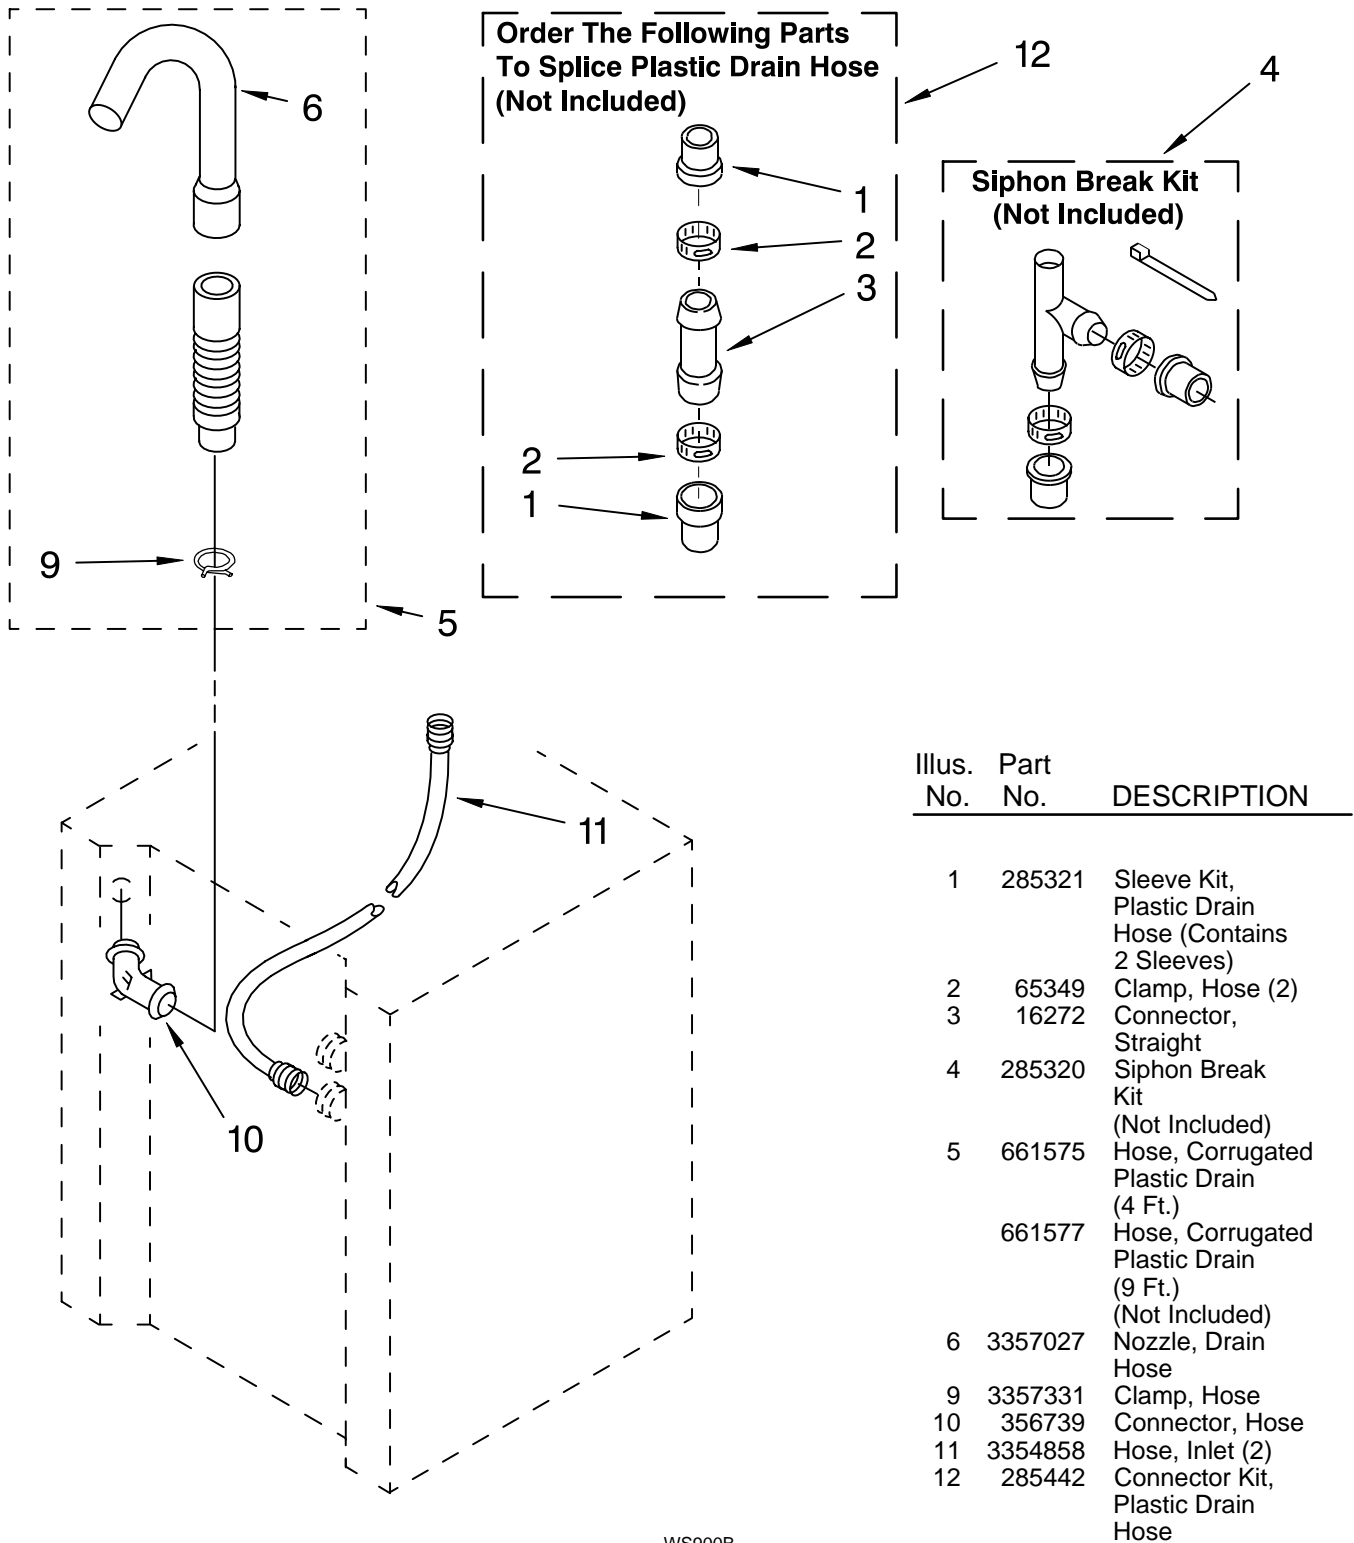

WASHER WATER SYSTEM PARTS

For Models: LTE5243DQ3, LTE5243DT3
(Designer White) (Biscuit)

Illus. No.	Part No.	DESCRIPTION
1	285321	Sleeve Kit, Plastic Drain Hose (Contains 2 Sleeves)
2	65349	Clamp, Hose (2)
3	16272	Connector, Straight
4	285320	Siphon Break Kit (Not Included)
5	661575	Hose, Corrugated Plastic Drain (4 Ft.)
	661577	Hose, Corrugated Plastic Drain (9 Ft.) (Not Included)
6	3357027	Nozzle, Drain Hose
9	3357331	Clamp, Hose
10	356739	Connector, Hose
11	3354858	Hose, Inlet (2)
12	285442	Connector Kit, Plastic Drain Hose

WS900B

FOR ORDERING INFORMATION REFER TO PARTS PRICE LIST