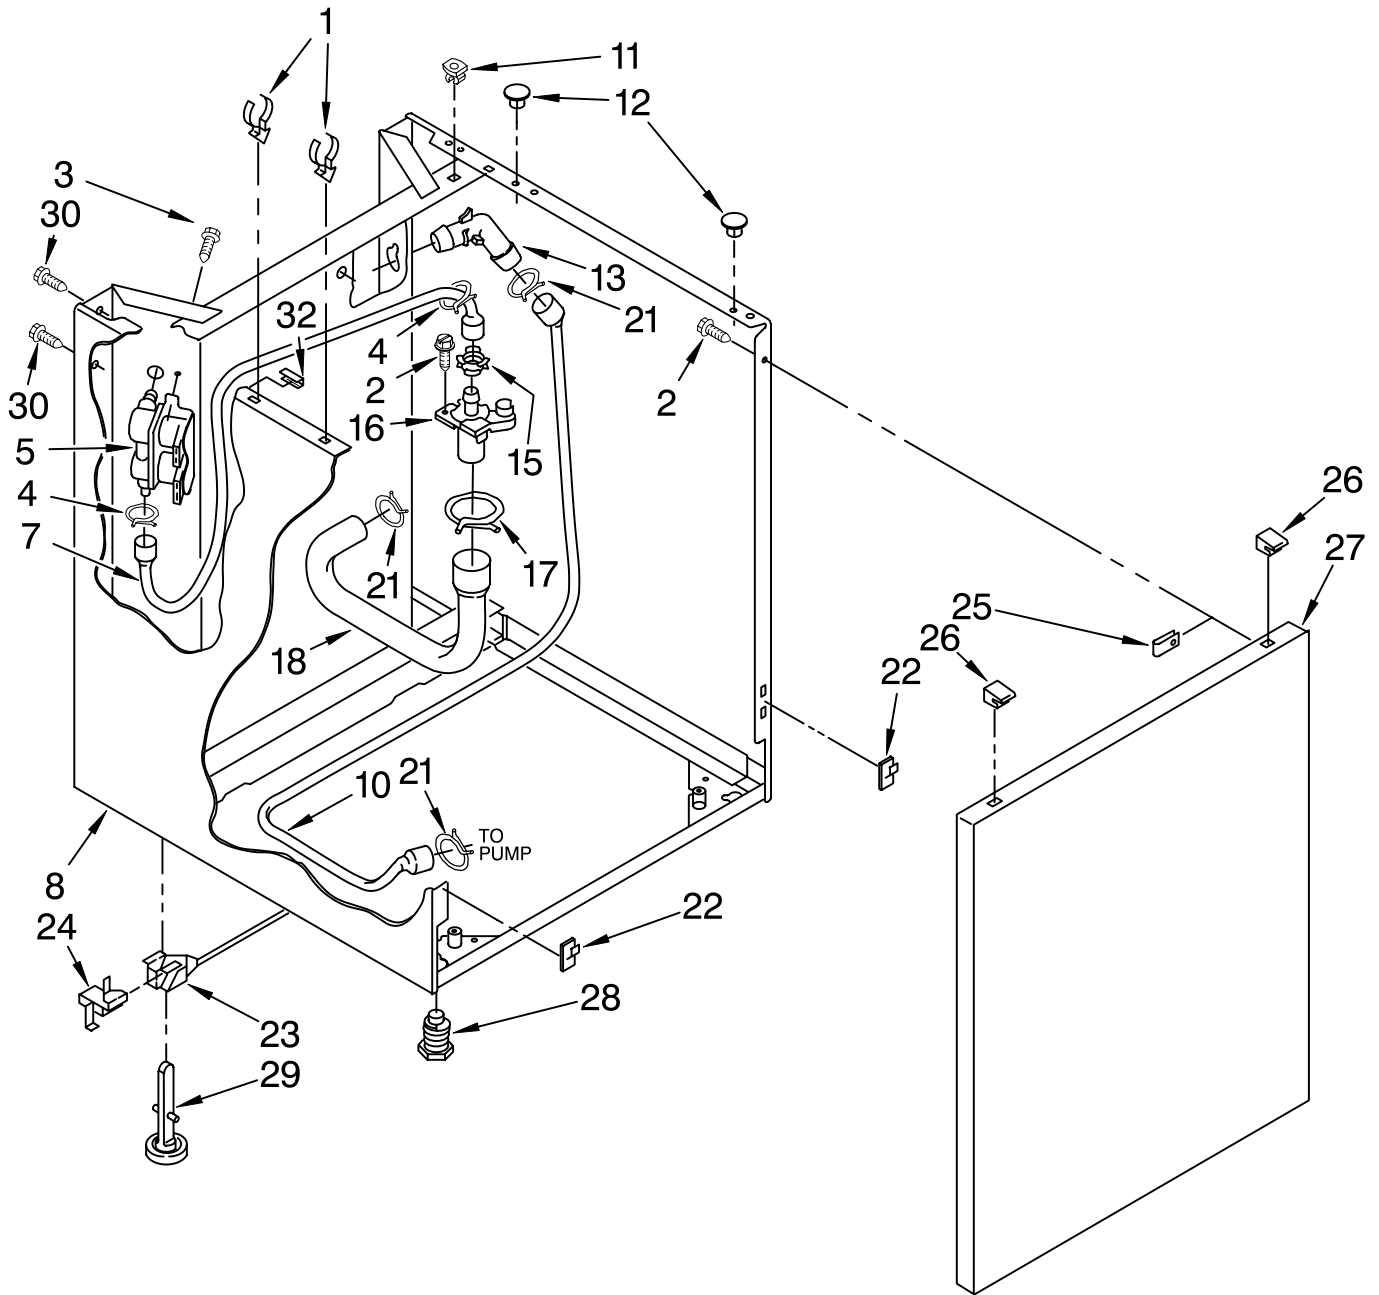

WASHER CABINET PARTS

For Models: LTE5243DQ3, LTE5243DT3
(Designer White) (Biscuit)

FOR ORDERING INFORMATION REFER TO PARTS PRICE LIST

WASHER CABINET PARTS

For Models: LTE5243DQ3, LTE5243DT3
(Designer White) (Biscuit)

Illus. No.	Part No.	DESCRIPTION
1	356746	Clip, Condenser
2	343641	Screw, 10-16 x 1/2
3	9740848	Screw, Mixing Valve Mounting (8-18 x 1/2)
4	370451	Clamp, Hose
5	3952163	Valve, Water Mixing
7	692699	Hose, Water Inlet (Siphon Break To Mixing Valve)
8		Cabinet
	696013	White
	3978594	Biscuit
10	696710	Hose, Drain
11	692400	Nut, Push-In (2)
12	660975	Plug, Top To Cabinet
13	356739	Connector, Hose
15	356471	Cap, Siphon Break
16	356363	Siphon Break
17	272861	Clamp, Hose
18	696394	Hose, Water Inlet (Siphon Break To Tub Ring)
21	660628	Clamp, Hose
22	3394083	Clip, Front Panel (2)
23	358652	Link, Leveling
24	359364	Clip, Leveling Mechanism (2)
25	98234	Clip, Ground
26	345670	Lock, Top (2)
27		Panel, Front
	692628	White
	3978596	Biscuit
28	367594	Foot, Front (2)
29	358594	Foot, Rear (2)
30	3400000	Screw, 10-24 x 3/8 (Washer Cabinet To Dryer Supports)
32	3390046	Protector, Edge