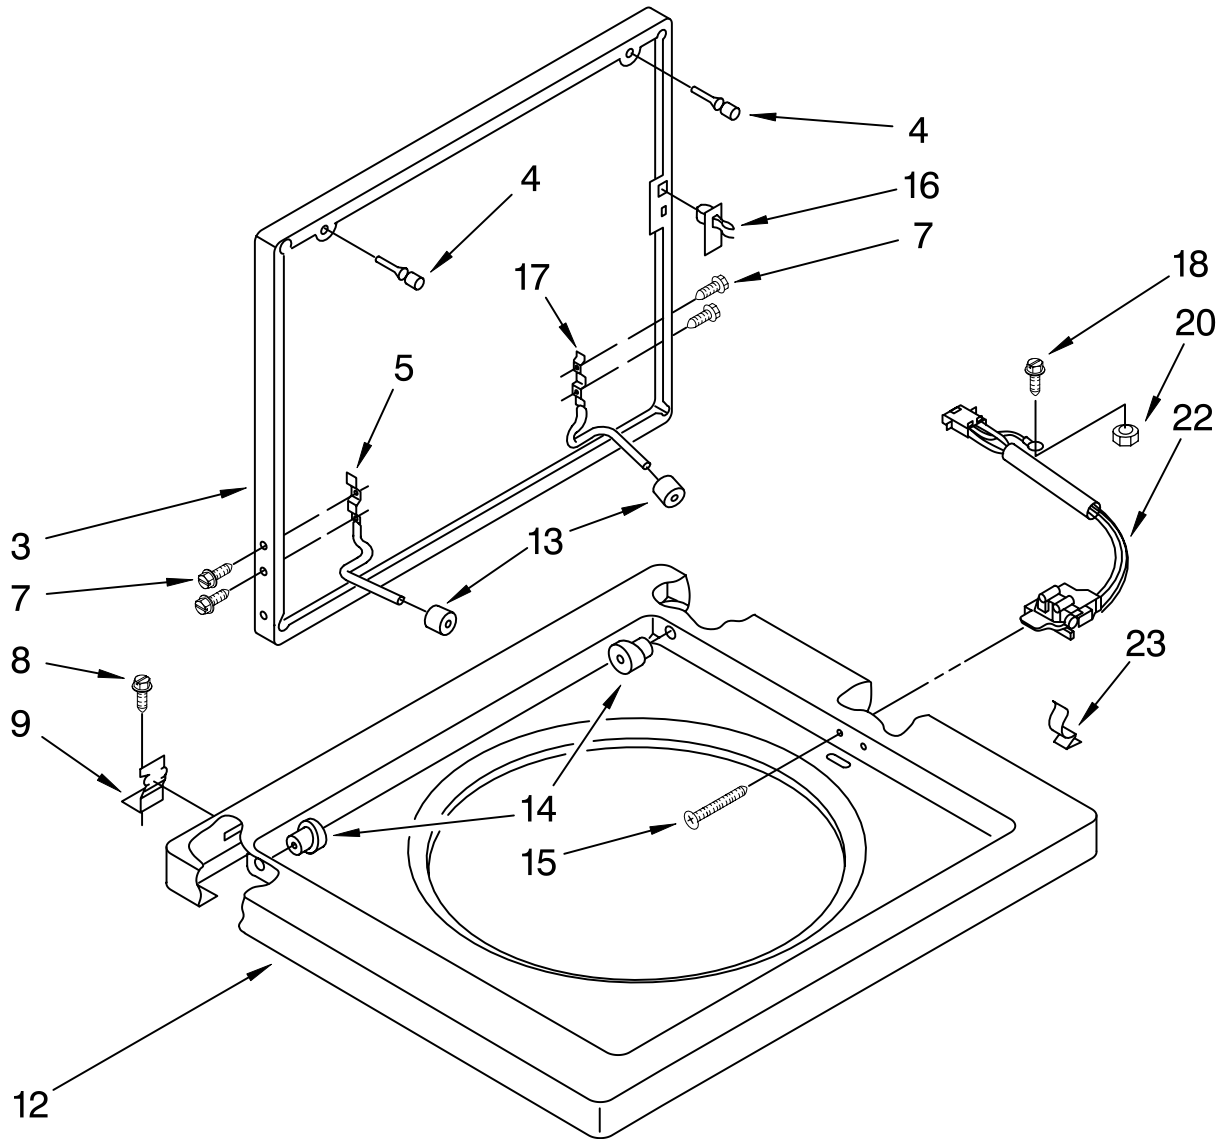

FOR ORDERING INFORMATION REFER TO PARTS PRICE LIST

DRYER SUPPORT AND WASHER PARTS

For Models: LTE5243DQ3, LTE5243DT3
(Designer White) (Biscuit)

Illus. No.	Part No.	DESCRIPTION
1	694304	Cover, Channel
2	692647	Support, Dryer (L.H.)
3	343641	Screw, 10-16 x 1/2
4	3400000	Screw, 10-24 x 3/8 (8) (Washer Cabinet To Dryer Supports)
5	692646	Support, Dryer (R.H.)
6	3954108	Harness, Lower (Automatic) (Includes Illus. 6A, 6B & 6C)
6A	696074	Plug, Terminal (12-Way) (Connects With Automatic Console Harness)
6B	62889	Plug, Terminal (3-Way) (Connects With Automatic Lid Switch Harness)
6C	62505	Block, Disconnect (Connects With Automatic Washer Motor)
7	3347812	Clip, Wiring Harness (4)
8	3405028	Clip
9	685463	Kit, Grounding
10	685449	Wire, Ground
11	90016	Clip, Pressure Switch Hose (2)
12	693141	Clip, Harness And Hose
13	22965	Strap, Ground
14	3400902	Nut, Hex
15	3400036	Screw, 10-24 x 1
16	3351614	Screw, 10-24 x 3/8
17	8066080	Hose, Pressure Switch

FOR ORDERING INFORMATION REFER TO PARTS PRICE LIST

WASHER TOP AND LID PARTS

For Models: LTE5243DQ3, LTE5243DT3
(Designer White) (Biscuit)

Illus. No.	Part No.	DESCRIPTION	Illus. No.	Part No.	DESCRIPTION	Illus. No.	Part No.	DESCRIPTION
3	3398843	Lid	12	384693	Top	16	358684	Strike, Lid Switch
	3398847	White Biscuit		3978593	White Biscuit	17	384459	Hinge, Lid (R.H.)
4	384475	Bumper, Lid (2)	13	19119	Bumper, Lid Hinge (2)	18	3400030	Screw, Ground (10-24 x 1/2)
5	384458	Hinge, Lid (L.H.)	14	21258	Bearing, Lid Hinge (2)	20	3400901	Nut, Ground Screw (10-24)
7	3351355	Screw, Lid Hinge Mounting (4)	15	3356311	Screw & Washer, Lid Switch	22	3355806	Switch, Lid
8	343641	Screw, 10-16 x 1/2			Lid Switch Shield (2)	23	90016	Clip, Harness Routing
9	692985	Clip, Spring (2) (Top To Cabinet)						