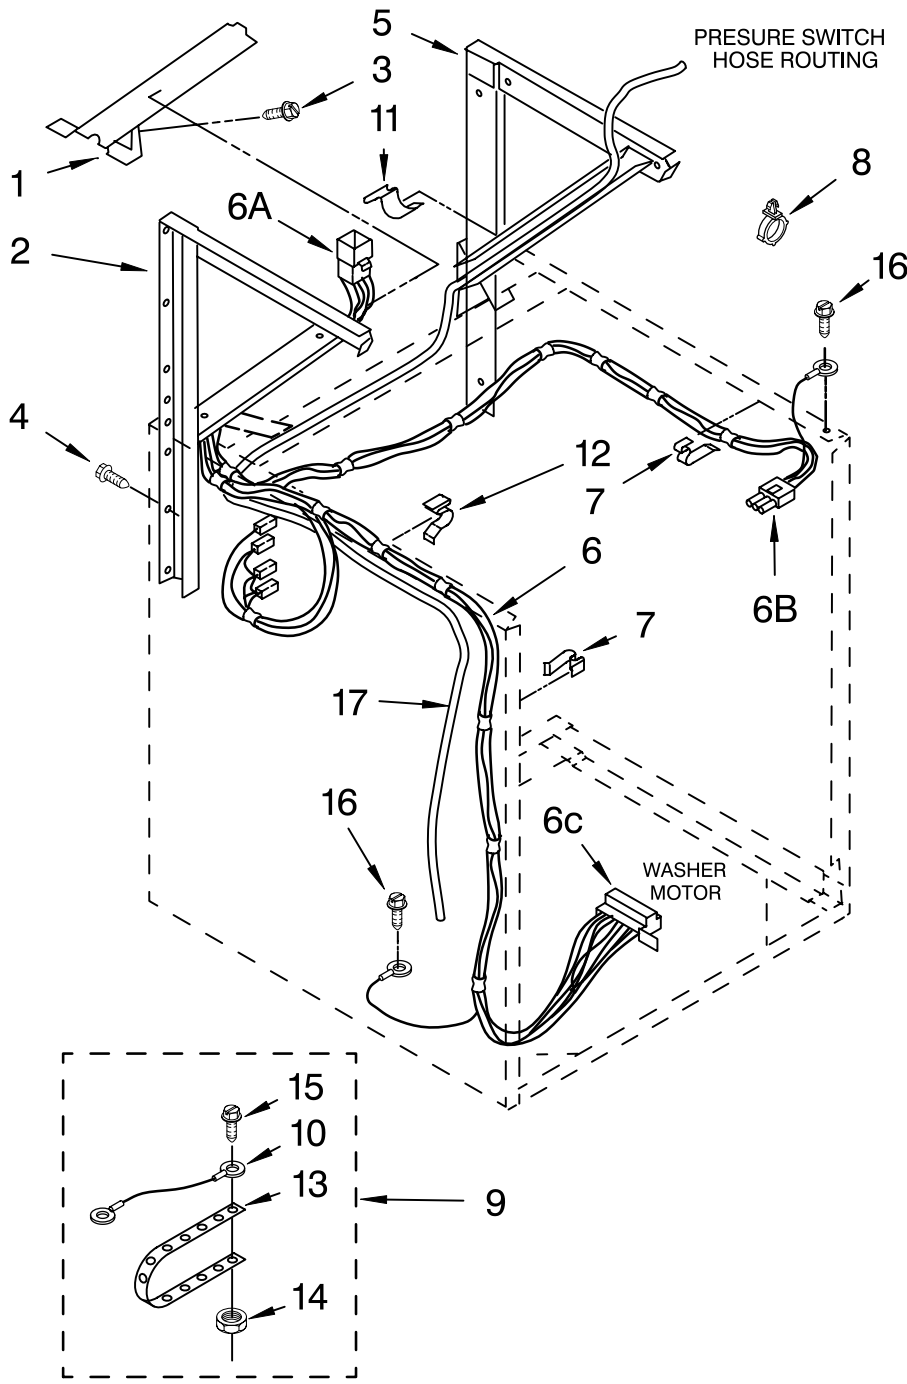

Illus. No.	Part No.	DESCRIPTION
7	692993	End Cap, Console (L.H. & R.H.) White
	3978584	Biscuit
8	348689	Screw, End Cap Mounting (4) (8-18 x 3/4)
9	694091	Screw, Mounting (2) (8-18 x 3/8)
10	3362987	Switch, Water Level
12	8054142	Switch, Water Temperature
13	693711	Sleeve, Console Lock Screw (2)
14	693151	Spring, Console Lock (2)
15	3400860	Screw, Console Lock (2)
16	3406720	Timer, Control (60 Hz.) (Dryer) (Timer Motor Not Serviceable)
18	3977456	Switch, Push-To-Start
19	693152	Bumper, Console (5)
21	694037	Clip, Console

Illus. No.	Part No.	DESCRIPTION
22	3390646	Screw, Dryer Timer Mounting (8-18 x 5/16)
23		Panel, Control
	3977194	White Biscuit
	3977195	Biscuit
24		Knob, Timer (Dryer)
	3406143	White Biscuit
	3978872	Biscuit
25		Knob, Push-To-Start
	3406133	White Biscuit
	3978871	Biscuit
27		Knob, Control (2)
	3950759	White Biscuit
	3978873	Biscuit
28		Dial, Timer (Washer)
	3950762	White Biscuit
	3978870	Biscuit
29		Knob, Timer (Washer)
	3951026	White Biscuit
	3978869	Biscuit
31	692983	Lock, Console (2)
32	694419	Buzzer

FOR ORDERING INFORMATION REFER TO PARTS PRICE LIST

DRYER SUPPORT AND WASHER PARTS

For Models: LTE5243DQ3, LTE5243DT3
(Designer White) (Biscuit)

Illus. No.	Part No.	DESCRIPTION
1	694304	Cover, Channel
2	692647	Support, Dryer (L.H.)
3	343641	Screw, 10-16 x 1/2
4	3400000	Screw, 10-24 x 3/8 (8) (Washer Cabinet To Dryer Supports)
5	692646	Support, Dryer (R.H.)
6	3954108	Harness, Lower (Automatic) (Includes Illus. 6A, 6B & 6C)
6A	696074	Plug, Terminal (12-Way) (Connects With Automatic Console Harness)
6B	62889	Plug, Terminal (3-Way) (Connects With Automatic Lid Switch Harness)
6C	62505	Block, Disconnect (Connects With Automatic Washer Motor)
7	3347812	Clip, Wiring Harness (4)
8	3405028	Clip
9	685463	Kit, Grounding
10	685449	Wire, Ground
11	90016	Clip, Pressure Switch Hose (2)
12	693141	Clip, Harness And Hose
13	22965	Strap, Ground
14	3400902	Nut, Hex
15	3400036	Screw, 10-24 x 1
16	3351614	Screw, 10-24 x 3/8
17	8066080	Hose, Pressure Switch