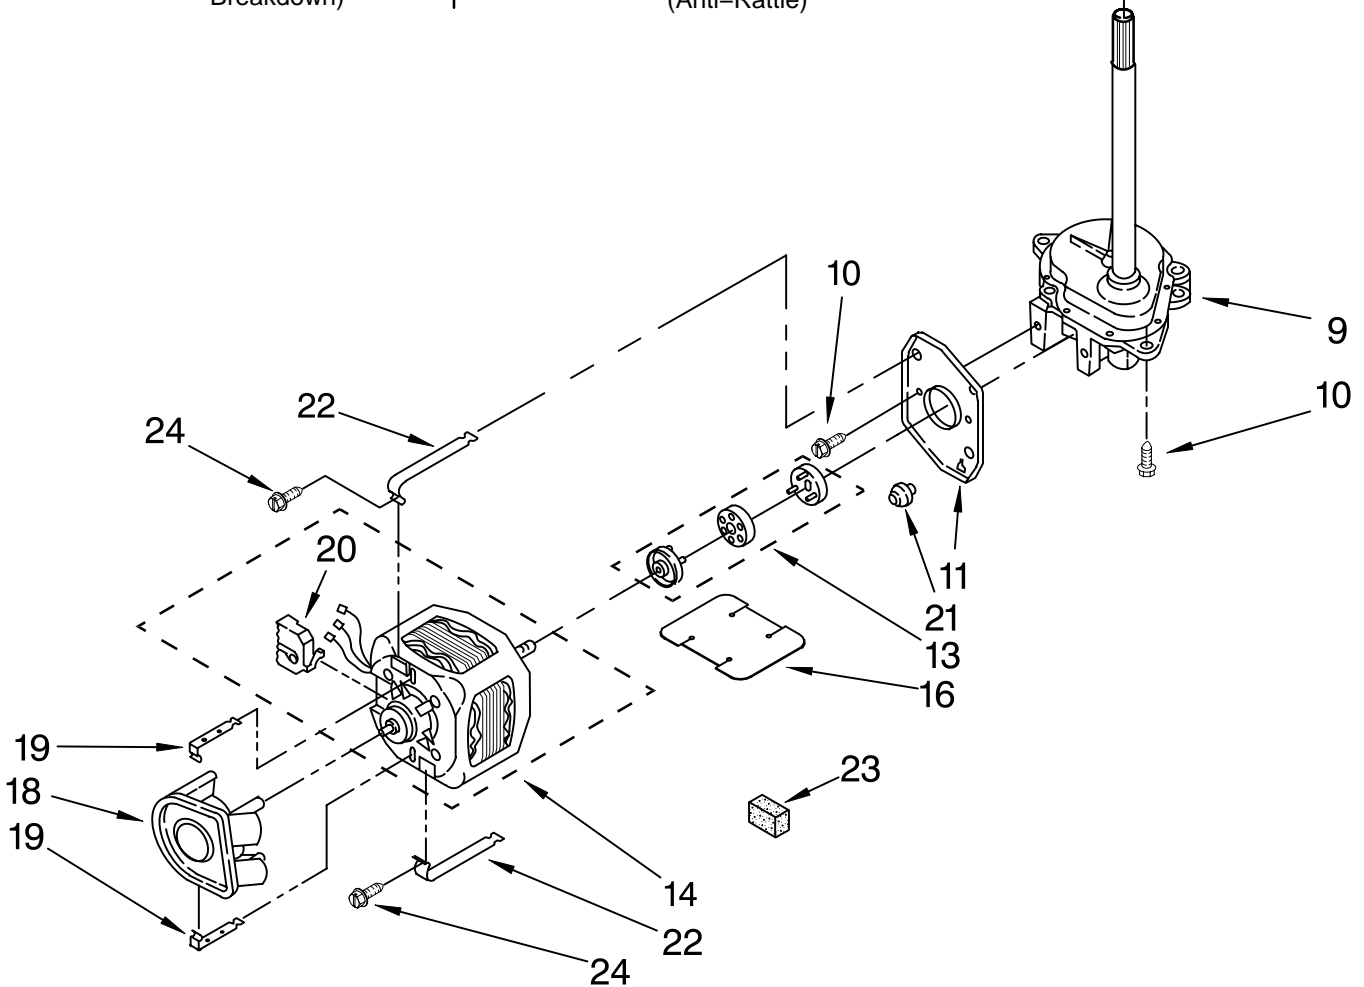

For Models: LTE5243DQ3, LTE5243DT3
(Designer White) (Biscuit)

Illus. No.	Part No.	DESCRIPTION
1	356746	Clip, Condenser
2	343641	Screw, 10-16 x 1/2
3	9740848	Screw, Mixing Valve Mounting (8-18 x 1/2)
4	370451	Clamp, Hose
5	3952163	Valve, Water Mixing
7	692699	Hose, Water Inlet (Siphon Break To Mixing Valve)
8		Cabinet
	696013	White
	3978594	Biscuit
10	696710	Hose, Drain
11	692400	Nut, Push-In (2)
12	660975	Plug, Top To Cabinet
13	356739	Connector, Hose
15	356471	Cap, Siphon Break
16	356363	Siphon Break
17	272861	Clamp, Hose
18	696394	Hose, Water Inlet (Siphon Break To Tub Ring)
21	660628	Clamp, Hose
22	3394083	Clip, Front Panel (2)
23	358652	Link, Leveling
24	359364	Clip, Leveling Mechanism (2)
25	98234	Clip, Ground
26	345670	Lock, Top (2)
27		Panel, Front
	692628	White
	3978596	Biscuit
28	367594	Foot, Front (2)
29	358594	Foot, Rear (2)
30	3400000	Screw, 10-24 x 3/8 (Washer Cabinet To Dryer Supports)
32	3390046	Protector, Edge

BRAKE, CLUTCH, GEARCASE, MOTOR AND PUMP PARTS

For Models: LTE5243DQ3, LTE5243DT3
(Designer White) (Biscuit)

Illus. No.	Part No.	DESCRIPTION
1	387948	Brake And Drive Tube (Complete) (Refer To Page 16 For Further Breakdown)
2	63292	Washer, Spin Tube Thrust
3	62697	Ring, Spin Tube Support
4	63283	Ring, Retainer
5	3951312	Clutch (Complete)
6	3951308	Band And Lining (Includes Illus. 7 & 8)
7	3946846	Spring, Clutch
8	62646	Cap, Clutch Spring (2)
9	3360630	Gearcase (Complete)(Refer To Page 15 For Further Breakdown)

Illus. No.	Part No.	DESCRIPTION
10	3357334	Screw, (3) (Gearcase To Tub Support)
11	62611	Plate, Motor Mount To Gearcase
13	3364003	Coupling, Motor & Isolating
14	661600	Motor, Main Drive
16	3946532	Plate, Motor
18	3363394	Pump, Complete
19	62700	Retainer, Pump
20	62850	Switch, Main Drive Motor
21	62691	Grommet, Motor (4)
22	3349637	Retainer, Motor (2)
23	3350013	Foam
24	3387485	Screw, 10-16 x 5/8
25	3355454	Clip (Anti-Rattle)