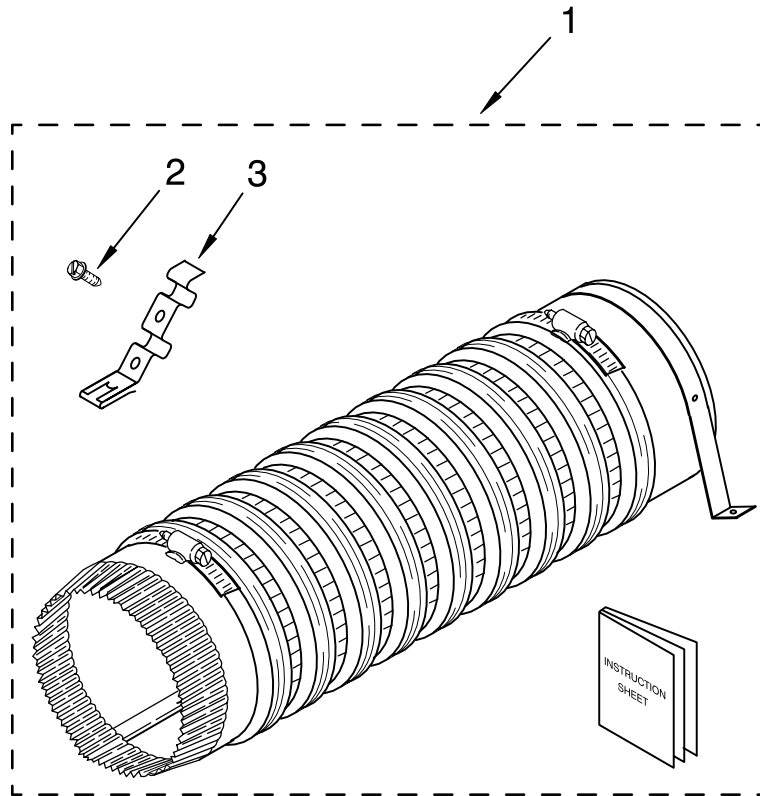

PRODUCT ACCESSORY PARTS

For Models: LTE5243DQ3, LTE5243DT3
(Designer White) (Biscuit)

<u>Illus. No.</u>	<u>Part No.</u>	<u>DESCRIPTION</u>
1	279823	Side Exhaust Extension Kit (Complete)
2	488729	Screw, 8-18 x 1/2
3	3395536	Clip

FOR ORDERING INFORMATION REFER TO PARTS PRICE LIST