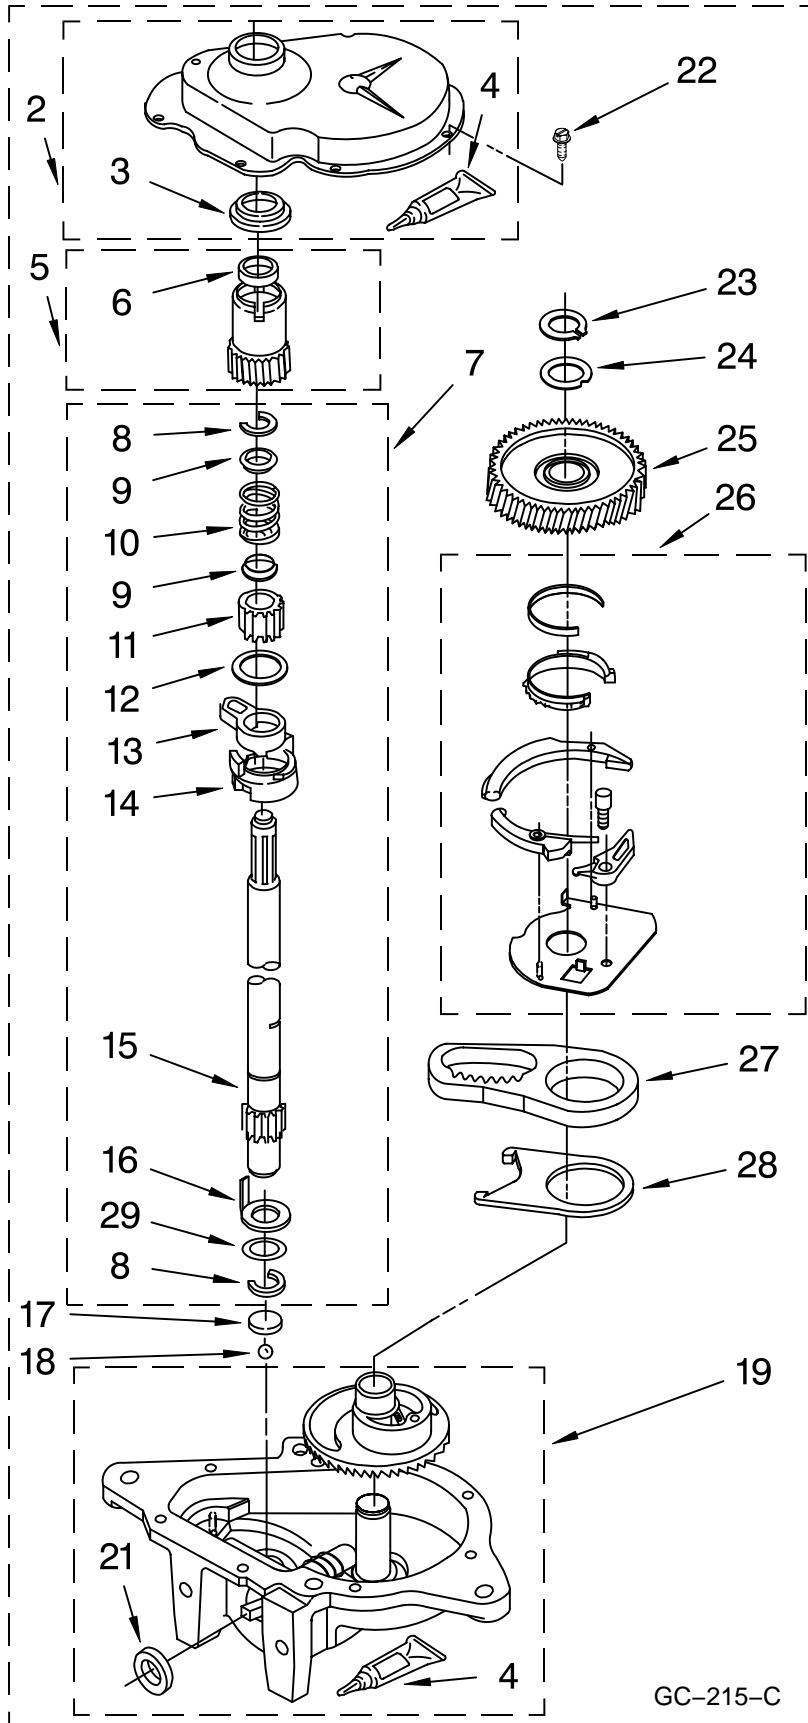

GEARCASE PARTS

For Models: LTE5243DQ3, LTE5243DT3
(Designer White) (Biscuit)

Illus. No.	Part No.	DESCRIPTION
1	3360630	Gearcase (Complete)
2	285202	Cover, Gearcase
3	3349985	Seal, Gearcase Cover
4	285195	Sealer, Gasket (.20 Fl. Oz.) (6 ml)
5	63320	Pinion, Spin (Includes Illus. 25)
6	356427	Seal, Spin Pinion
7	389387	Shaft, Agitator (Complete)
8	90369	Ring, Retaining (2)
9	62677	Retainer, Spring
10	62676	Spring, Agitate
11	63273	Gear, Agitate (Includes 15 and 29)
12	62619	Washer, Agitate Gear
13	62580	Cam Follower (Includes 14)
14	62581	Cam, Agitate (Includes 13)
15	285509	Shaft, Agitator (Includes 11 and 29)
16	62618	Washer, Cam Thrust
17	16018	Bearing, Thrust
18	85529	Ball, Bearing
19	389230	Bottom and Pinion, Gearcase
21	285352	Seal, Thrust Plug
22	3351614	Screw, Gearcase Cover, Mounting (8) (10-24 x 3/8)
23	3362552	Ring, Retaining
24	285735	Washer Kit, Thrust
25	62570	Gear, Spin
26	388253	Neutral Assembly
27	3349296	Rack, Connecting
28	62621	Actuator, Shift
29	388815	Washer, Intermediate

FOR ORDERING INFORMATION REFER TO PARTS PRICE LIST