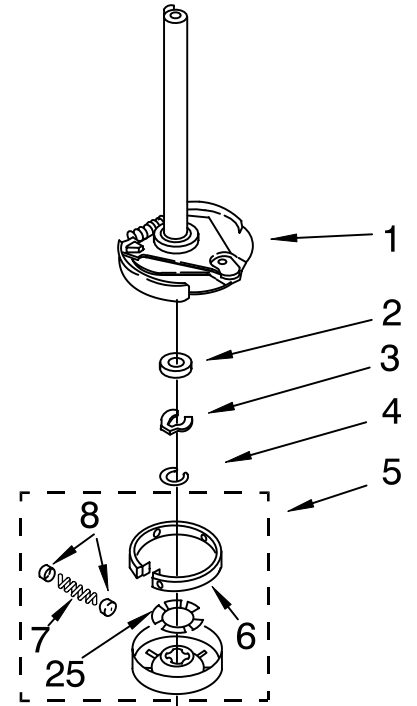

BRAKE, CLUTCH, GEARCASE, MOTOR AND PUMP PARTS

For Models: LTE5243DQ3, LTE5243DT3
(Designer White) (Biscuit)

Illus. No.	Part No.	DESCRIPTION
1	387948	Brake And Drive Tube (Complete) (Refer To Page 16 For Further Breakdown)
2	63292	Washer, Spin Tube Thrust
3	62697	Ring, Spin Tube Support
4	63283	Ring, Retainer
5	3951312	Clutch (Complete)
6	3951308	Band And Lining (Includes Illus. 7 & 8)
7	3946846	Spring, Clutch
8	62646	Cap, Clutch Spring (2)
9	3360630	Gearcase (Complete)(Refer To Page 15 For Further Breakdown)

Illus. No.	Part No.	DESCRIPTION
10	3357334	Screw, (3) (Gearcase To Tub Support)
11	62611	Plate, Motor Mount To Gearcase
13	3364003	Coupling, Motor & Isolating
14	661600	Motor, Main Drive
16	3946532	Plate, Motor
18	3363394	Pump, Complete
19	62700	Retainer, Pump
20	62850	Switch, Main Drive Motor
21	62691	Grommet, Motor (4)
22	3349637	Retainer, Motor (2)
23	3350013	Foam
24	3387485	Screw, 10-16 x 5/8
25	3355454	Clip (Anti-Rattle)

FOR ORDERING INFORMATION REFER TO PARTS PRICE LIST