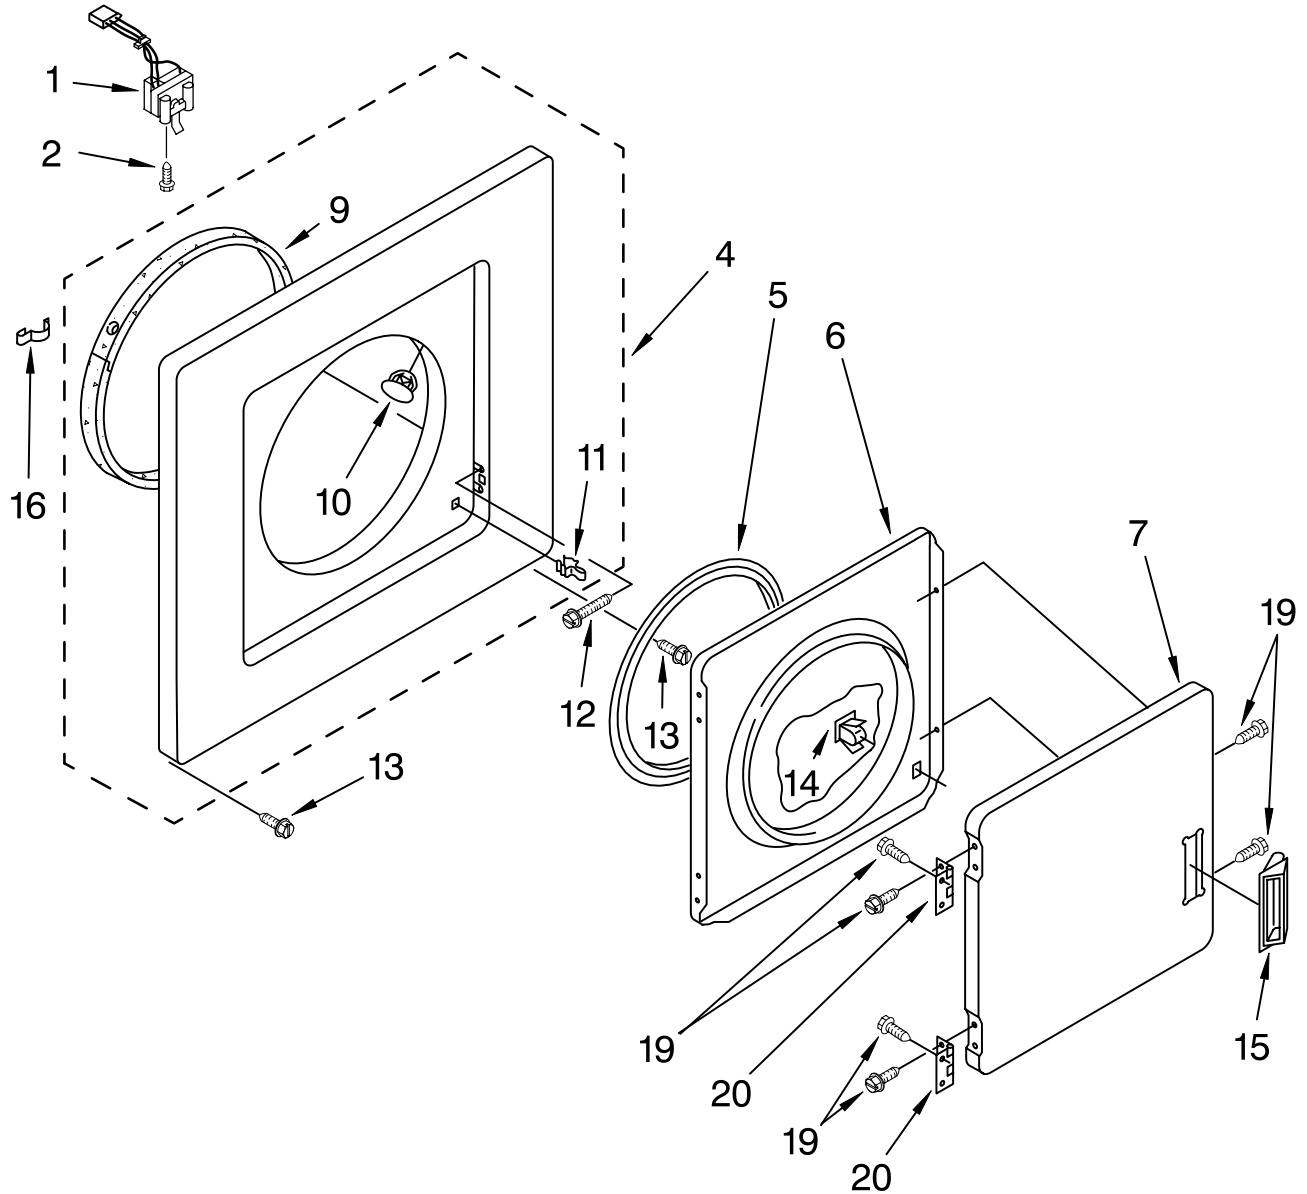

DRYER FRONT PANEL AND DOOR PARTS

For Models: LTE5243DQ3, LTE5243DT3
(Designer White) (Biscuit)

Illus. No.	Part No.	DESCRIPTION	Illus. No.	Part No.	DESCRIPTION	Illus. No.	Part No.	DESCRIPTION
1	3406108	Door Switch	10	685203	Clip, Felt Pad (2)	14	3389441	Catch, Door
2	697773	Screw, 6-20 x 7/8	11	696144	Strike, Panel	15	686711	White Handle, Door
4	692619	White Panel, Front	12	3390663	Screw, Door Switch Mounting (2)	16	3978592	Biscuit
	3978587	Biscuit	13	343641	Screw, 10-16 x 1/2 (2) (Front Panel To Side Panel)	19	692846	Support Protector
5	3390734	Seal, Door				19	694091	Screw, Door Mount To Hinge & Panel (10)
6	695656	Door, Rear				20	348023	Hinge & Pin, Door (2)
7	348205	White Door, Front						
	3978598	Biscuit						
9	8066123	Bearing & Seal						

FOR ORDERING INFORMATION REFER TO PARTS PRICE LIST