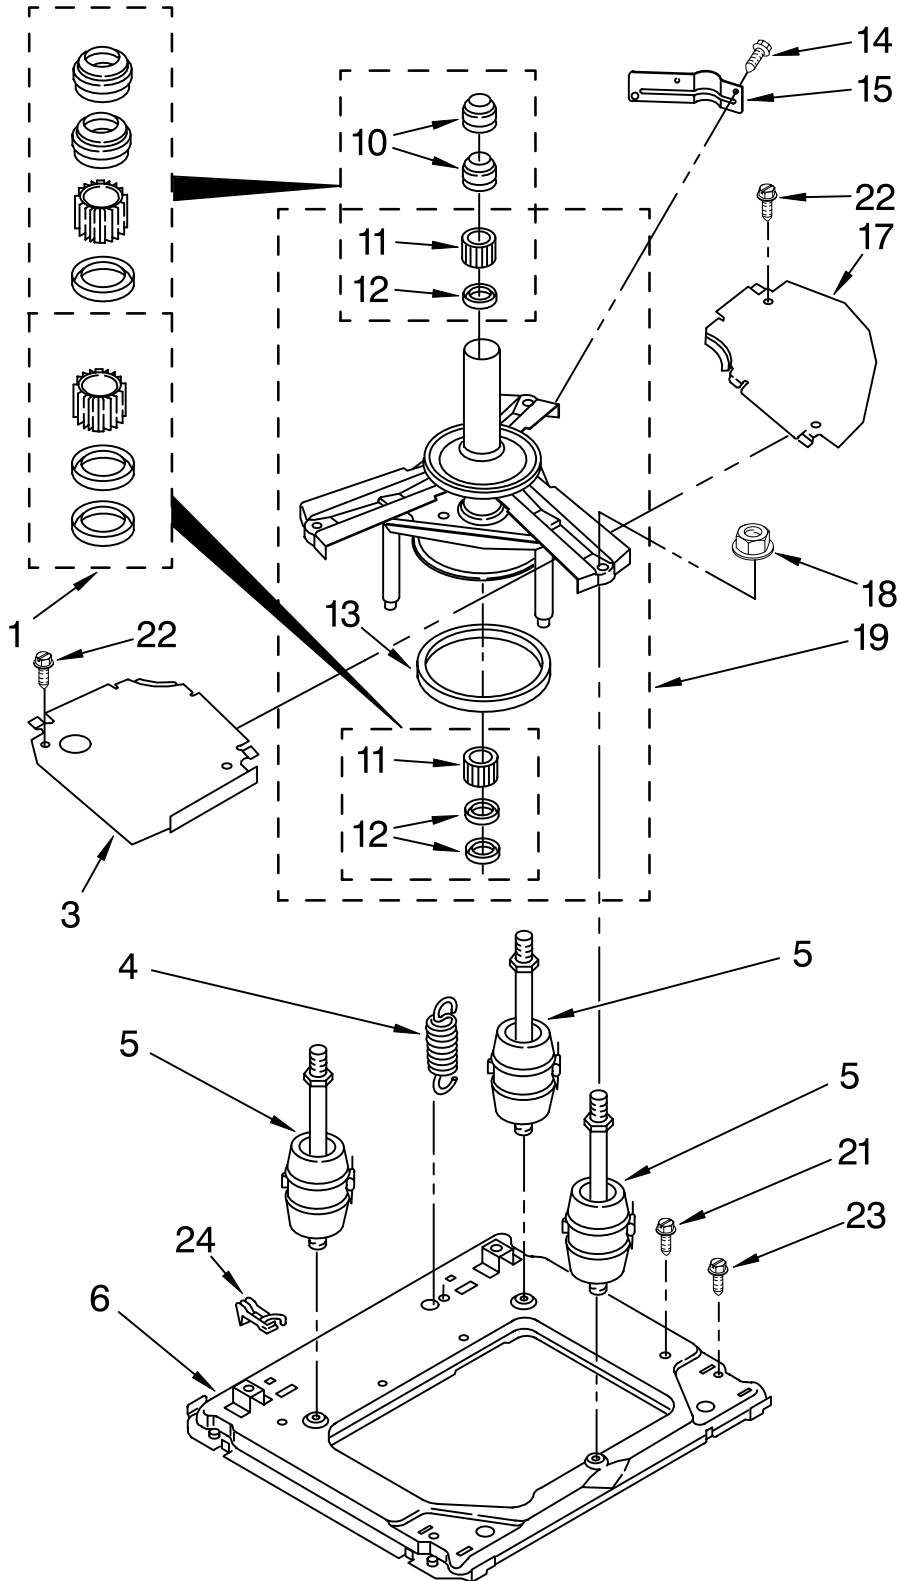

MACHINE BASE PARTS

For Models: LTE5243DQ3, LTE5243DT3
(Designer White) (Biscuit)

Illus. No.	Part No.	DESCRIPTION
1	285203	Centerpost Bearing Kit (Incls. Illus. 10, 11, & 12)
3	64137	Shield, Tub
4	388492	Spring, Counterweight Suspension
5	3406201	Assembly (3)
6	63755	Base
10	356934	Seal, Centerpost
11	3347047	Bearing, Centerpost (2)
12	357409	Seal, Centerpost
13	63134	Ring, Sound Deadening
14	3400076	Screw, 10-32 x 5/8
15	63636	Bracket, Counterweight Spring
17	63637	Shield, Tub
18	3351021	Nut, 1/2 - 13 (3)
19	63740	Tub Support and Drum
21	64247	Screw, 10-16 x 1/2
22	90767	Screw, 8-18 x 3/8
23	386011	Screw & Washer (Base To Cabinet)
24	696044	Block, Restraint

FOR ORDERING INFORMATION REFER TO PARTS PRICE LIST