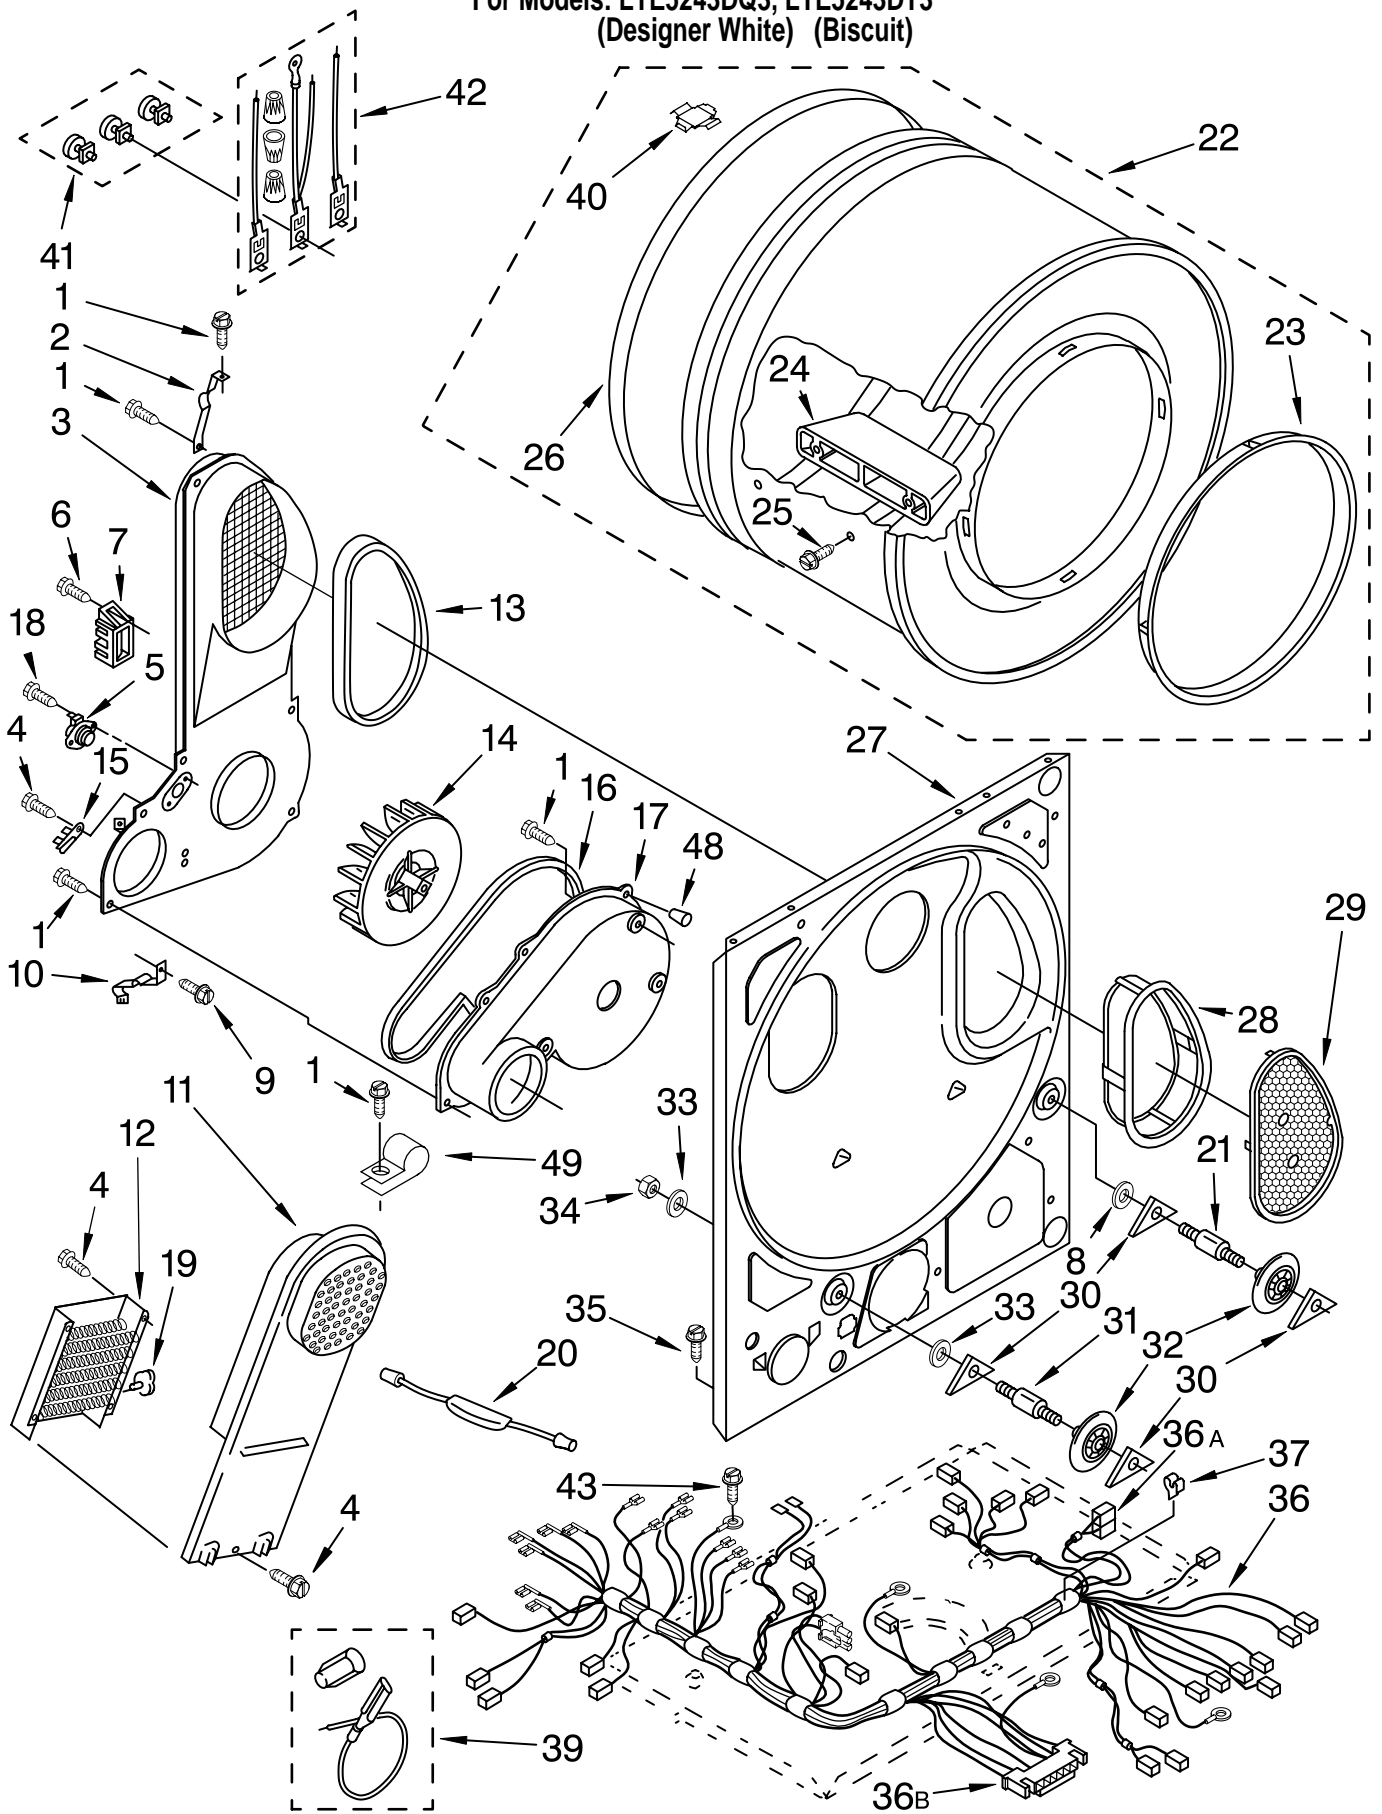

DRYER BULKHEAD PARTS

For Models: LTE5243DQ3, LTE5243DT3
(Designer White) (Biscuit)

FOR ORDERING INFORMATION REFER TO PARTS PRICE LIST

DRYER BULKHEAD PARTS

For Models: LTE5243DQ3, LTE5243DT3
(Designer White) (Biscuit)

Illus. No.	Part No.	DESCRIPTION	Illus. No.	Part No.	DESCRIPTION	Illus. No.	Part No.	DESCRIPTION
1	343641	Screw, 10-16 x 1/2	19	3404154	Thermostat, Heater Box (200°F)	36A	717252	Receptacle, Terminal (2-Way) (Connects With Door Switch Harness)
2	3395396	Clip, Air Duct To Bulkhead	20	3406652	Resistor Assembly	36B	3395683	Receptacle, Multi-Terminal (Connects With Motor)(Dryer)
3	696547	Air Duct & Bracket	21	3399507	Shaft, Drum Roller (R.H.)	37	693141	Clip, Wiring Harness (3)
4	90767	Screw, 8-18 x 3/8	22	695943	Drum, Dryer	39	279457	Wire Kit (For Heater Element Wiring Harness Repair)
5	3398128	Thermostat, Internal Bias	23	3394508	Ring, Bearing	40	8066086	Drum,Hole Plug
6	3393008	Screw, Terminal Block To Bracket (2)	24	685207	Baffle, Drum (3)	41	279393	Screw Kit (For Terminal Block)
7	3397659	Block, Terminal	25	97787	Screw, Baffle Mounting (6) (11-16 x 3/4)	42	279318	Terminal, Tinned & Brass (3) (Includes Illus. 41)
8	3388703	Washer	26	345648	Seal, Drum Rear	43	697776	Screw, Ground (2) (10-32 x 5/8)
9	489463	Screw, 8-18 x 5/8	27	695931	Bulkhead	48	359702	Cap, Screw
10	3398161	Clip, Heater Box To Bulkhead	28	348399	Lint Screen	49	255563	Clip, Strain Relief
11	3401380	Heater Box	29	685273	Cover, Lint Screen Outlet			
12	3403586	Element, Heater	30	690997	Tri-Ring (4)			
13	339956	Seal, Air Duct To Bulkhead	31	3399506	Shaft, Drum Roller (L.H.)			
14	696426	Wheel, Blower	32	3397588	Roller, Support (2)			
15	3399849	Fuse, Thermal	33	348197	Washer, Support (4)			
16	8066094	Seal, Fan Scroll	34	3359452	Nut, 3/8-16 (2)			
17	696418	Fan Scroll	35	3390631	Screw, 10-16 x 3/8			
18	3390647	Screw, 8-18 x 1/2	36	3406941	Harness, Main Dryer Wiring (Includes Nos.36A, 36B)			

FOR ORDERING INFORMATION REFER TO PARTS PRICE LIST