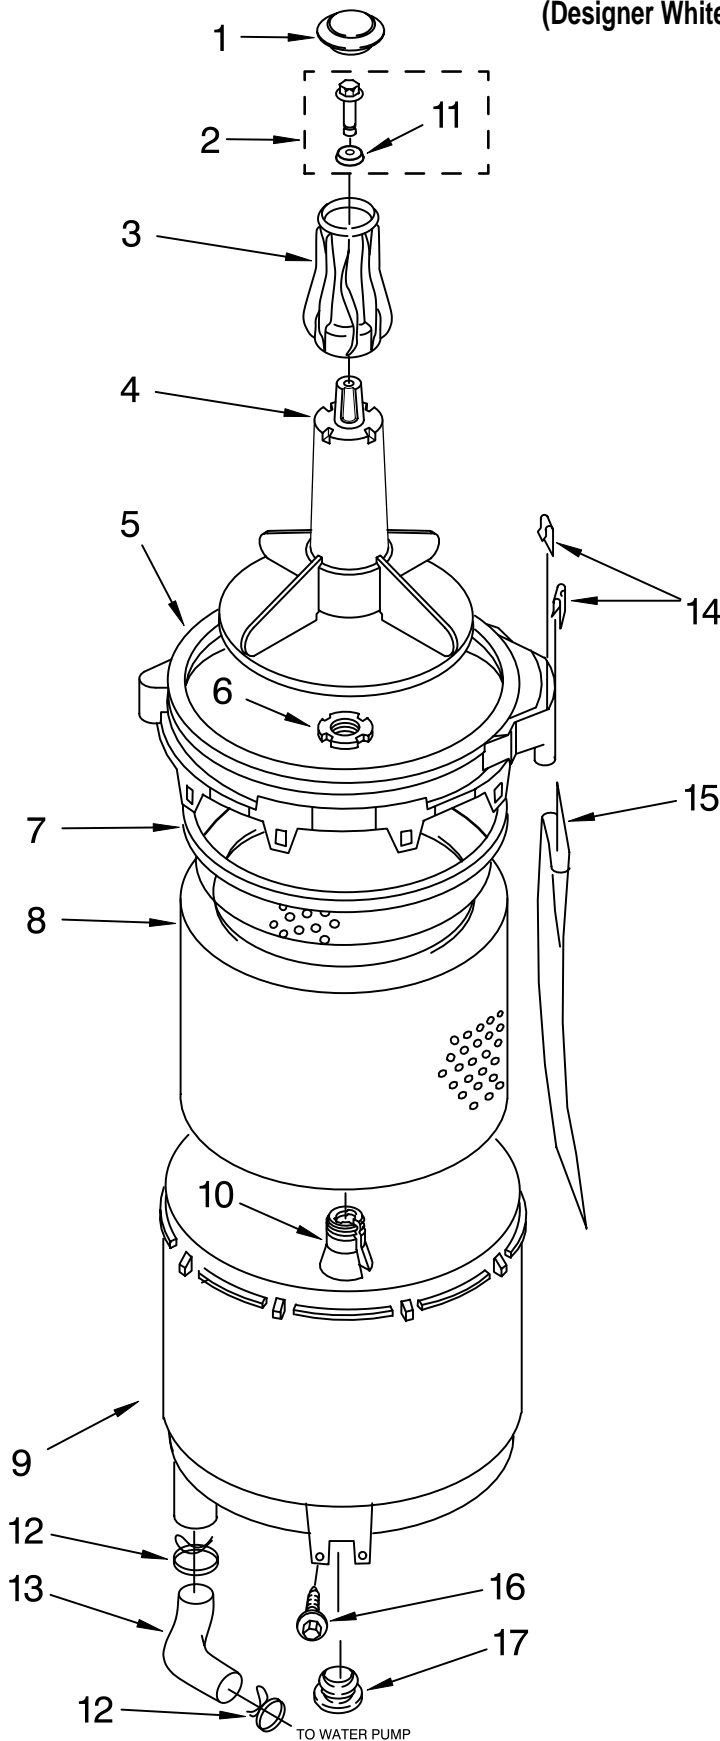

Illus. No.	Part No.	DESCRIPTION
22	3390646	Screw, Dryer Timer Mounting (8-18 x 5/16)
23		Panel, Control
	3977194	White Biscuit
	3977195	Biscuit
24		Knob, Timer (Dryer)
	3406143	White Biscuit
	3978872	Biscuit
25		Knob, Push-To-Start
	3406133	White Biscuit
	3978871	Biscuit
27		Knob, Control (2)
	3950759	White Biscuit
	3978873	Biscuit
28		Dial, Timer (Washer)
	3950762	White Biscuit
	3978870	Biscuit
29		Knob, Timer (Washer)
	3951026	White Biscuit
	3978869	Biscuit
31	692983	Lock, Console (2)
32	694419	Buzzer

FOR ORDERING INFORMATION REFER TO PARTS PRICE LIST

MACHINE BASE PARTS

For Models: LTE5243DQ3, LTE5243DT3
(Designer White) (Biscuit)

Illus. No.	Part No.	DESCRIPTION
1	285203	Centerpost Bearing Kit (Incls. Illus. 10, 11, & 12)
3	64137	Shield, Tub
4	388492	Spring, Counterweight Suspension
5	3406201	Assembly (3)
6	63755	Base
10	356934	Seal, Centerpost
11	3347047	Bearing, Centerpost (2)
12	357409	Seal, Centerpost
13	63134	Ring, Sound Deadening
14	3400076	Screw, 10-32 x 5/8
15	63636	Bracket, Counterweight Spring
17	63637	Shield, Tub
18	3351021	Nut, 1/2 - 13 (3)
19	63740	Tub Support and Drum
21	64247	Screw, 10-16 x 1/2
22	90767	Screw, 8-18 x 3/8
23	386011	Screw & Washer (Base To Cabinet)
24	696044	Block, Restraint

FOR ORDERING INFORMATION REFER TO PARTS PRICE LIST

TUB AND BASKET PARTS

For Models: LTE5243DQ3, LTE5243DT3
(Designer White) (Biscuit)

Illus. No.	Part No.	DESCRIPTION
1	3355758	Cap, Agitator
2	358237	Screw & Washer (5/16-24 x 1)
3	63840	Filter, Agitator
4	3349098	Agitator
5	64175	Tub Ring & Gasket (Includes Illus. 7, 14 & 15)
6	21366	Nut, Spanner
7	3359587	Gasket, Tub Ring
8	3351985	Basket
9	8066081	Tub
10	389140	Block, Basket Drive
11	3949550	Washer
12	371502	Clamp, Hose
13	386929	Hose, Tub To Pump
14	352155	Clip, Retaining
15	356398	Tube, Drain Off
16	357640	Screw & Washer (Tub Mounting)
17	383727	Gasket, Centerpost