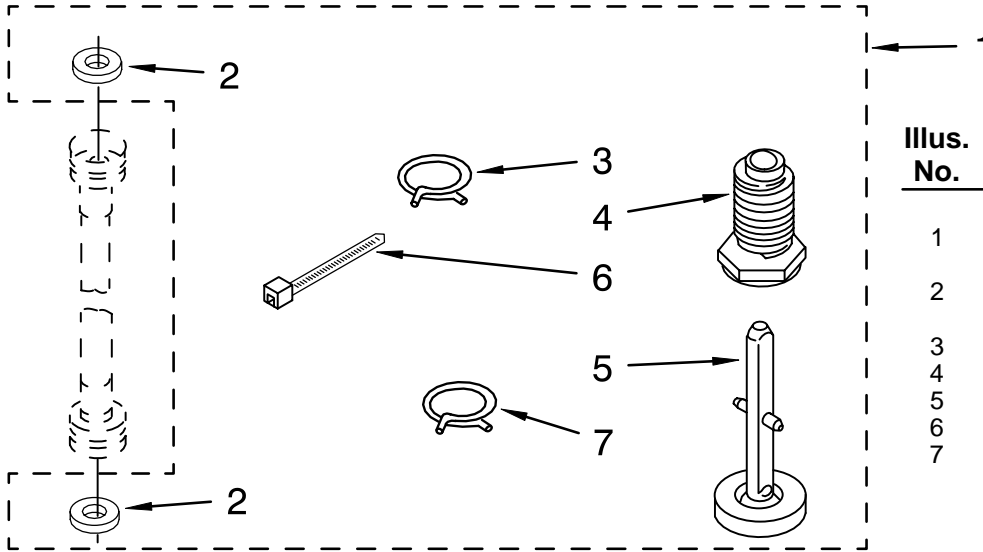

FOR ORDERING INFORMATION REFER TO PARTS PRICE LIST

BRAKE AND DRIVE TUBE PARTS

For Models: LTE5243DQ3, LTE5243DT3
(Designer White) (Biscuit)

Illus. No.	Part No.	DESCRIPTION
1	387948	Brake And Drive Tube (Complete)
2	62658	Ring, Thrust
3	91939	Seal, Oil
4	356427	Seal, Drive Tube
5	356937	Spacer, Drive Tube
6	64027	Tube, Basket Drive (Includes Illus. 3, 4, 5 & 9)
7	64035	Ring, Retaining
8	64232	Brake Shoe
9	62703	"T" Bearing, Spin Tube
10	62648	Cap, Brake Spring (2)
11	63748	Spring, Brake
12	62909	Sleeve, Brake Spring
13	661516	Cam, Brake Release 63023 (Alt.) 3348288 (Alt.)
14	63022	Sleeve, Cam
15	64194	Driver, Brake Cam
16	90368	Ring, Retaining

BD-313B

FOR ORDERING INFORMATION REFER TO PARTS PRICE LIST

PRODUCT ACCESSORY PARTS

For Models: LTE5243DQ3, LTE5243DT3
(Designer White) (Biscuit)

<u>Illus. No.</u>	<u>Part No.</u>	<u>DESCRIPTION</u>
1	279823	Side Exhaust Extension Kit (Complete)
2	488729	Screw, 8-18 x 1/2
3	3395536	Clip

FOR ORDERING INFORMATION REFER TO PARTS PRICE LIST

MISCELLANEOUS PARTS

For Models: LTE5243DQ3, LTE5243DT3
(Designer White) (Biscuit)

Illus. No.	Part No.	DESCRIPTION
1	3359934	Miscellaneous Parts Bag
2	16123	Washer, Inlet Hose (4)
3	370445	Clamp, Hose
4	367594	Foot, Front (2)
5	358594	Foot, Rear (2)
6	3347869	Tie, Cable
7	3357331	Clamp, Hose (Upper Drain)