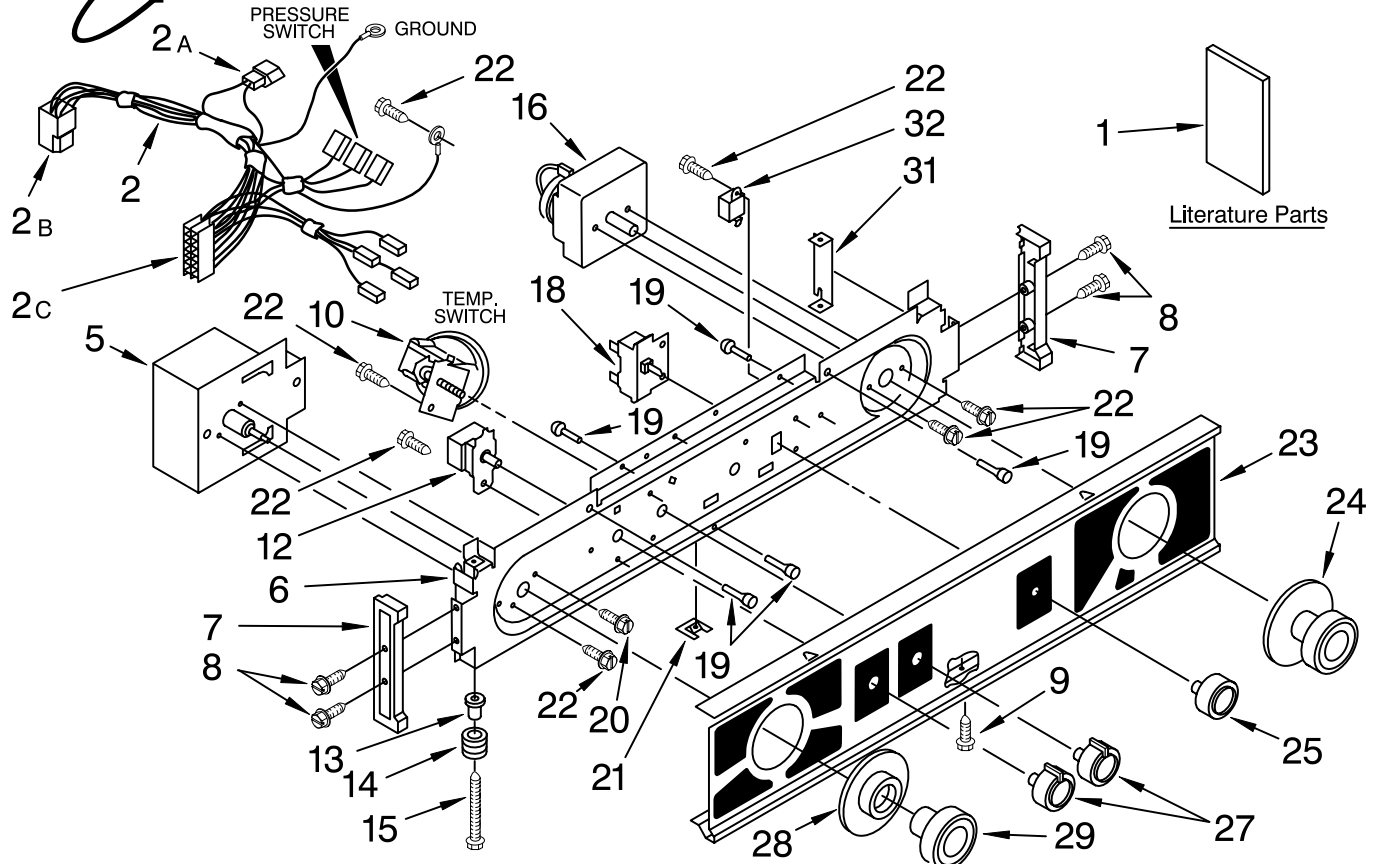

WASHER/DRYER CONTROL PANEL PARTS

For Models: LTE5243DQ3, LTE5243DT3
(Designer White) (Biscuit)

WASHER/DRYER
LAUNDRY SYSTEM

Illus. No.	Part No.	DESCRIPTION
1	LIT3405970	Literature Parts Installation Instructions
	LIT3401098	Use & Care Guide
	LIT3954157	Energy Guide
	LIT3952874	Wiring Diagram
2	3406288	Harness, Console Wiring (Automatic) (Includes Illus. 2A, 2B & 2C)
2A	3350130	Plug, Terminal (2-Way) (Connects With Main Dryer Harness)
2B	696073	Receptacle, Connector (Connects With Lower Automatic Harness)
2C	3948614	Disconnect Block (Connects With Automatic Timer)
5	3952499	Timer, Control (60 Hz.) (Automatic Washer)
6	8528154	Bracket, Control

Illus. No.	Part No.	DESCRIPTION
7	692993	End Cap, Console (L.H. & R.H.) White
	3978584	Biscuit
8	348689	Screw, End Cap Mounting (4) (8-18 x 3/4)
9	694091	Screw, Mounting (2) (8-18 x 3/8)
10	3362987	Switch, Water Level
12	8054142	Switch, Water Temperature
13	693711	Sleeve, Console Lock Screw (2)
14	693151	Spring, Console Lock (2)
15	3400860	Screw, Console Lock (2)
16	3406720	Timer, Control (60 Hz.) (Dryer) (Timer Motor Not Serviceable)
18	3977456	Switch, Push-To-Start
19	693152	Bumper, Console (5)
21	694037	Clip, Console

Illus. No.	Part No.	DESCRIPTION
22	3390646	Screw, Dryer Timer Mounting (8-18 x 5/16)
23		Panel, Control
	3977194	White Biscuit
	3977195	Biscuit
24		Knob, Timer (Dryer)
	3406143	White Biscuit
	3978872	Biscuit
25		Knob, Push-To-Start
	3406133	White Biscuit
	3978871	Biscuit
27		Knob, Control (2)
	3950759	White Biscuit
	3978873	Biscuit
28		Dial, Timer (Washer)
	3950762	White Biscuit
	3978870	Biscuit
29		Knob, Timer (Washer)
	3951026	White Biscuit
	3978869	Biscuit
31	692983	Lock, Console (2)
32	694419	Buzzer