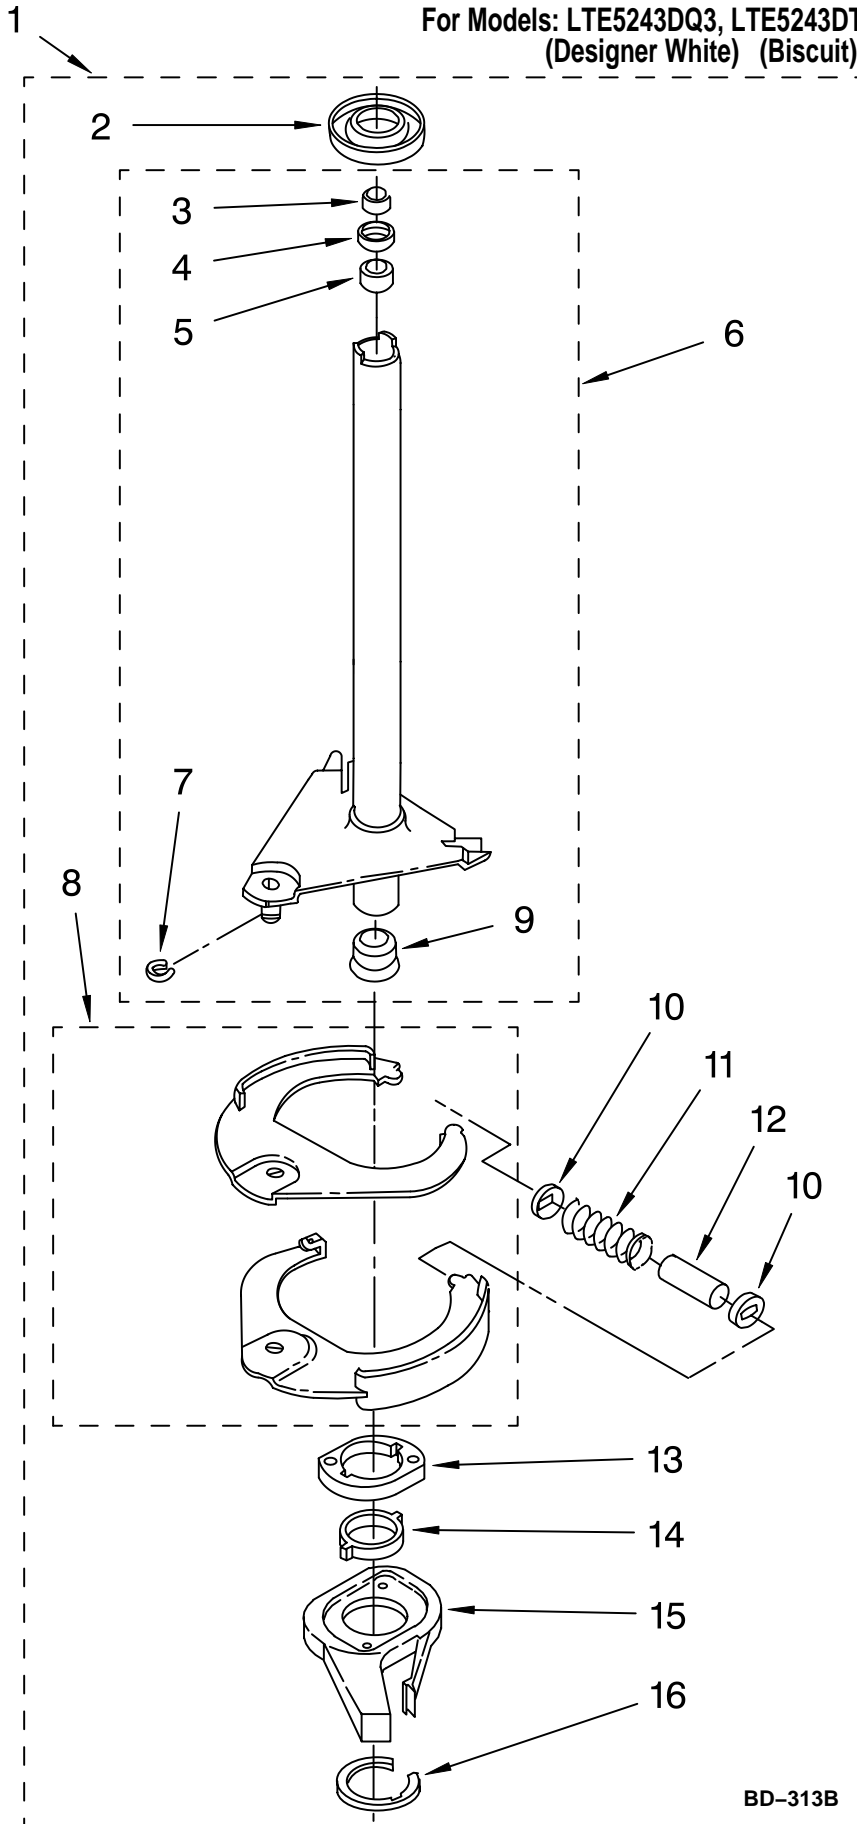

BRAKE AND DRIVE TUBE PARTS

For Models: LTE5243DQ3, LTE5243DT3
(Designer White) (Biscuit)

Illus. No.	Part No.	DESCRIPTION
1	387948	Brake And Drive Tube (Complete)
2	62658	Ring, Thrust
3	91939	Seal, Oil
4	356427	Seal, Drive Tube
5	356937	Spacer, Drive Tube
6	64027	Tube, Basket Drive (Includes Illus. 3, 4, 5 & 9)
7	64035	Ring, Retaining
8	64232	Brake Shoe
9	62703	"T" Bearing, Spin Tube
10	62648	Cap, Brake Spring (2)
11	63748	Spring, Brake
12	62909	Sleeve, Brake Spring
13	661516	Cam, Brake Release 63023 (Alt.) 3348288 (Alt.)
14	63022	Sleeve, Cam
15	64194	Driver, Brake Cam
16	90368	Ring, Retaining

BD-313B

FOR ORDERING INFORMATION REFER TO PARTS PRICE LIST