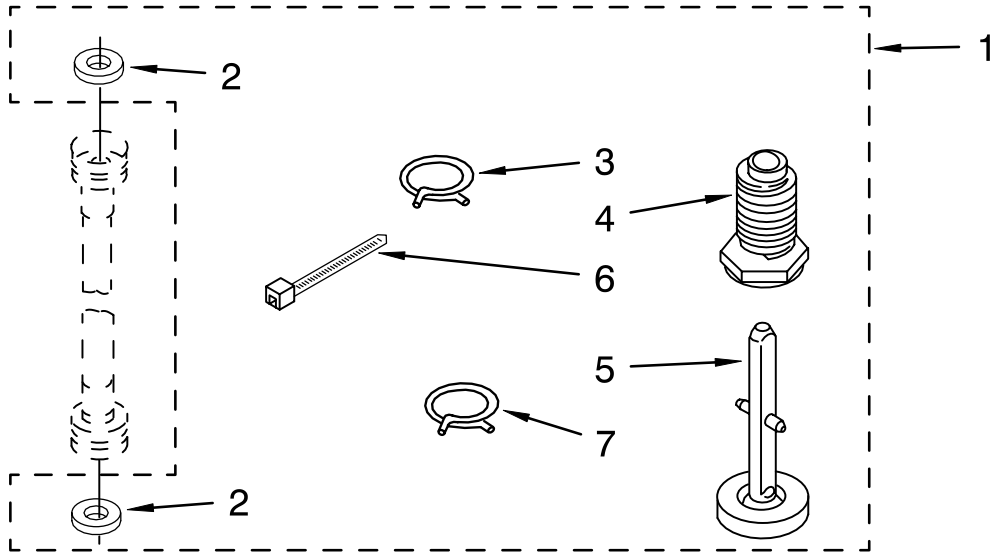

GC-215-C

FOR ORDERING INFORMATION REFER TO PARTS PRICE LIST

BRAKE AND DRIVE TUBE PARTS

For Models: LTE5243DQ4, LTE5243DT4

(Designer White) (Biscuit)

Illus. No.	Part No.	DESCRIPTION
1	387948	Brake And Drive Tube (Complete)
2	62658	Ring, Thrust
3	356427	Seal, Drive Tube
4	64027	Tube, Basket Drive (Includes Illus. 3, 4, 5 & 9)
5	64035	Ring, Retaining
6	64232	Shoe, Brake (2)
7	62703	"T" Bearing, Spin Tube
8	3353956	Cap, Brake Spring (2)
9	63748	Spring, Brake
10	3355360	Sleeve, Brake Spring
11	661516	Cam, Brake Release
12	63022	Sleeve, Cam
13	64194	Driver, Brake Cam
14	90368	Ring, Retaining

FOLLOWING PARTS NOT ILLUSTRATED

285208 Lubricant
(Use Only In Brake Shoe Assembly On Roller & Pin)

FOR ORDERING INFORMATION REFER TO PARTS PRICE LIST

PRODUCT ACCESSORY PARTS

For Models: LTE5243DQ4, LTE5243DT4
(Designer White) (Biscuit)

Illus. No.	Part No.	DESCRIPTION
1	279823	Side Exhaust Extension Kit (Complete)
2	488729	Screw, 8-18 x 1/2
3	3395536	Clip

FOR ORDERING INFORMATION REFER TO PARTS PRICE LIST

MISCELLANEOUS PARTS

For Models: LTE5243DQ4, LTE5243DT4
(Designer White) (Biscuit)