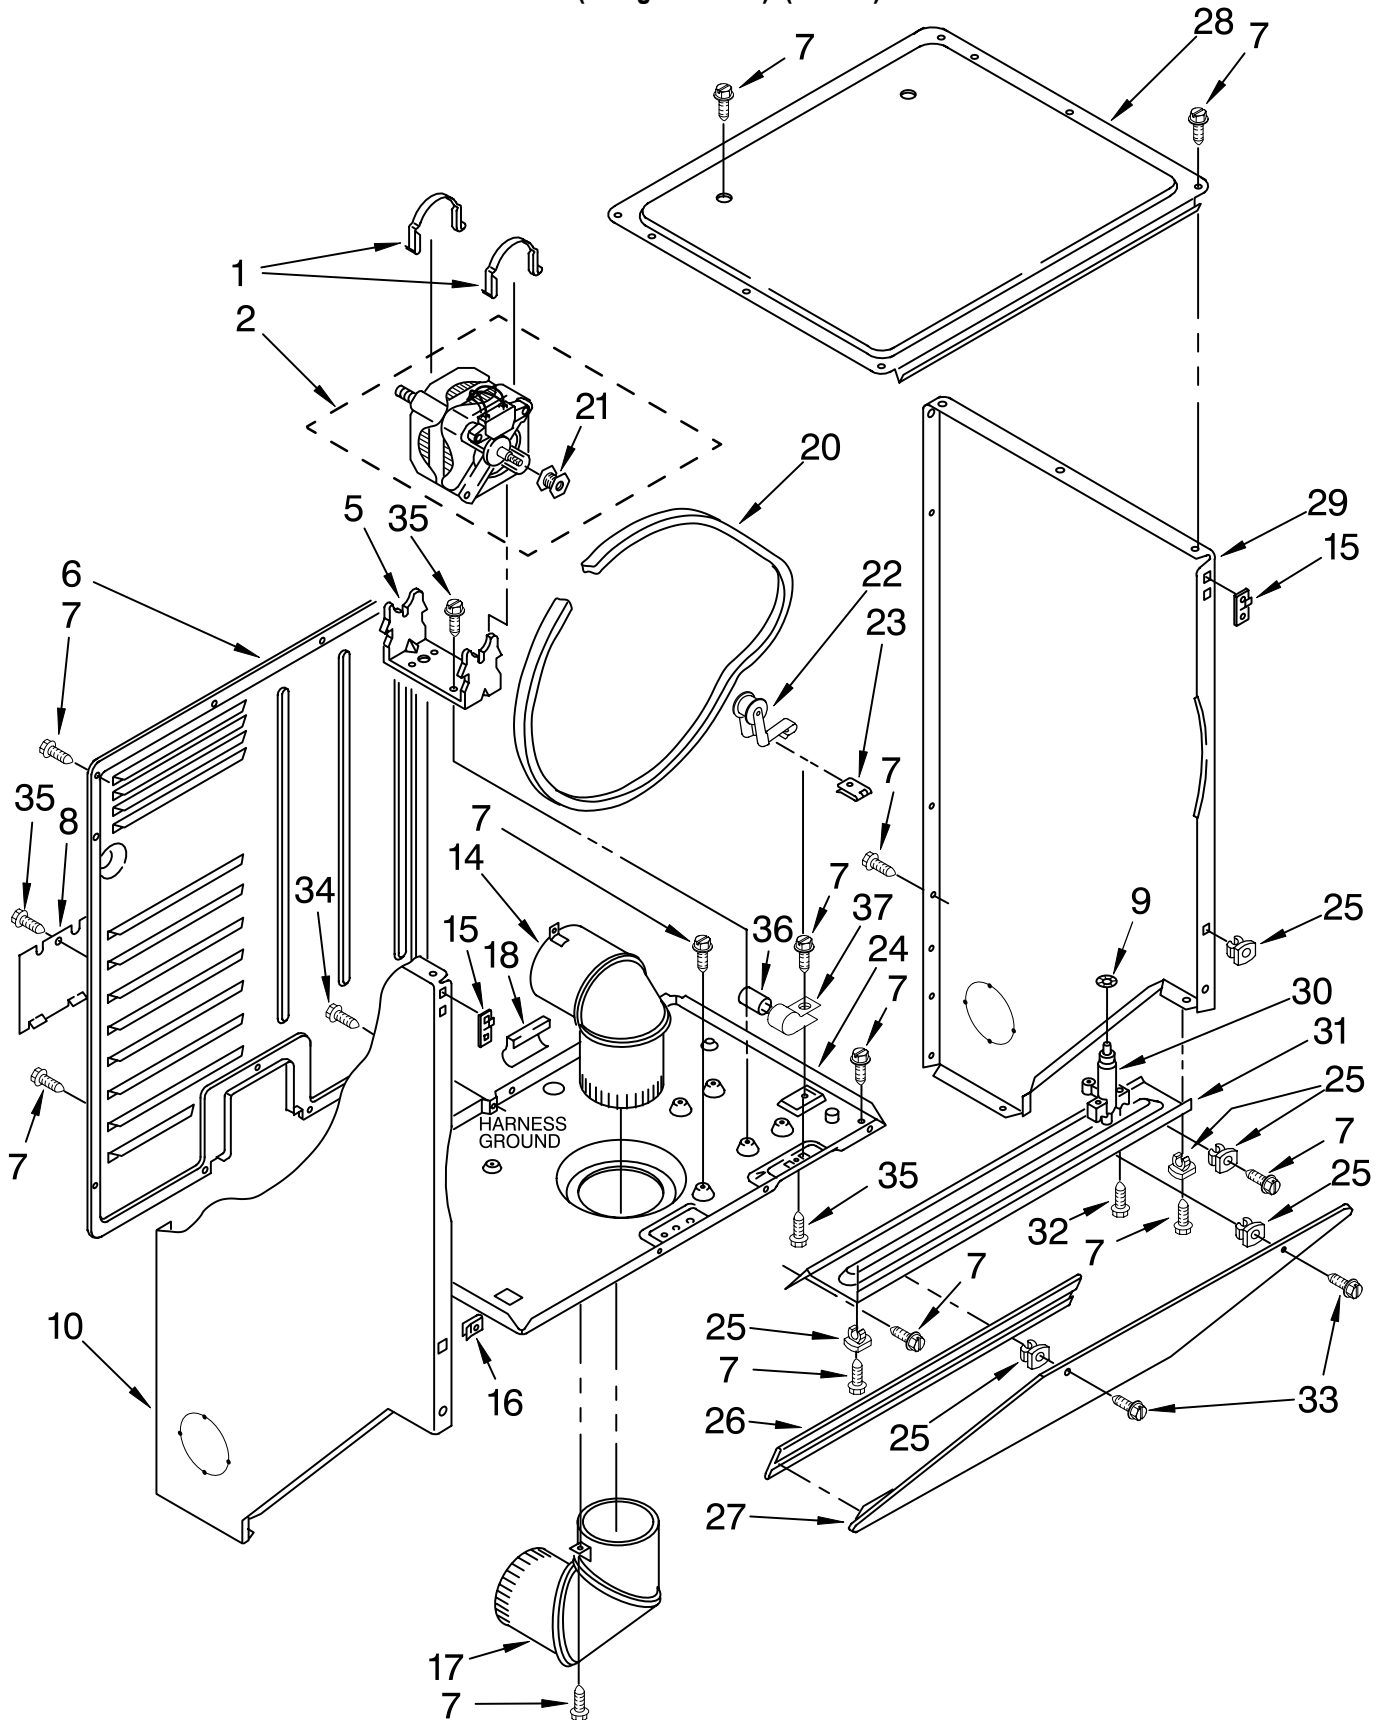

DRYER CABINET AND MOTOR PARTS

For Models: LTE5243DQ4, LTE5243DT4
(Designer White) (Biscuit)

FOR ORDERING INFORMATION REFER TO PARTS PRICE LIST

DRYER CABINET AND MOTOR PARTS

For Models: LTE5243DQ4, LTE5243DT4
(Designer White) (Biscuit)

Illus. No.	Part No.	DESCRIPTION
1	660658	Clamp, Motor Mounting (2)
2	8538265	Motor, Main Drive (60 Hz.)
5	696541	Bracket, Motor
6	3390405	Panel, Rear
7	343641	Screw, 10-16 x 1/2
8	3394228	Cover, Terminal Block
9	90296	Clip
10		Panel, Side (L.H.)
	3402293	White
	3978589	Biscuit
14	3399602	Elbow, Upper
15	3394083	Clip, Front Panel (2)
16	98234	Clip, Ground
17	3399603	Elbow, Lower
18	686770	Support, Protector
20	8066064	Belt, Drive
21	8066051	Pulley, Motor (60 Hz.)
22	691366	Idler & Pulley Assembly
23	692771	Nut, Idler Bracket To Base
24	3399632	Base, Dryer
25	692400	Nut, Push-In
26	692926	Cove, Transition Panel (Black)
27		Panel, Transition
	692933	White
	3978591	Biscuit
28	692641	Top, Dryer
29		Panel, Side (R.H.)
	3402287	White
	3978590	Biscuit
30	693145	Latch, Lid
31		Closure, Control Area
	692781	White
	3978599	Biscuit
32	354975	Screw & Washer (3) (Lid Latch Mounting)
33	693304	Screw & Washer (2) (Transition Panel To Closure)
34	697776	Screw, Ground (10-32 x 5/8)
35	3390631	Screw, 10-16 x 3/8
36	661606	Capacitor, Motor Start (Automatic Washer)
37	357030	Clamp, Capacitor

FOR ORDERING INFORMATION REFER TO PARTS PRICE LIST