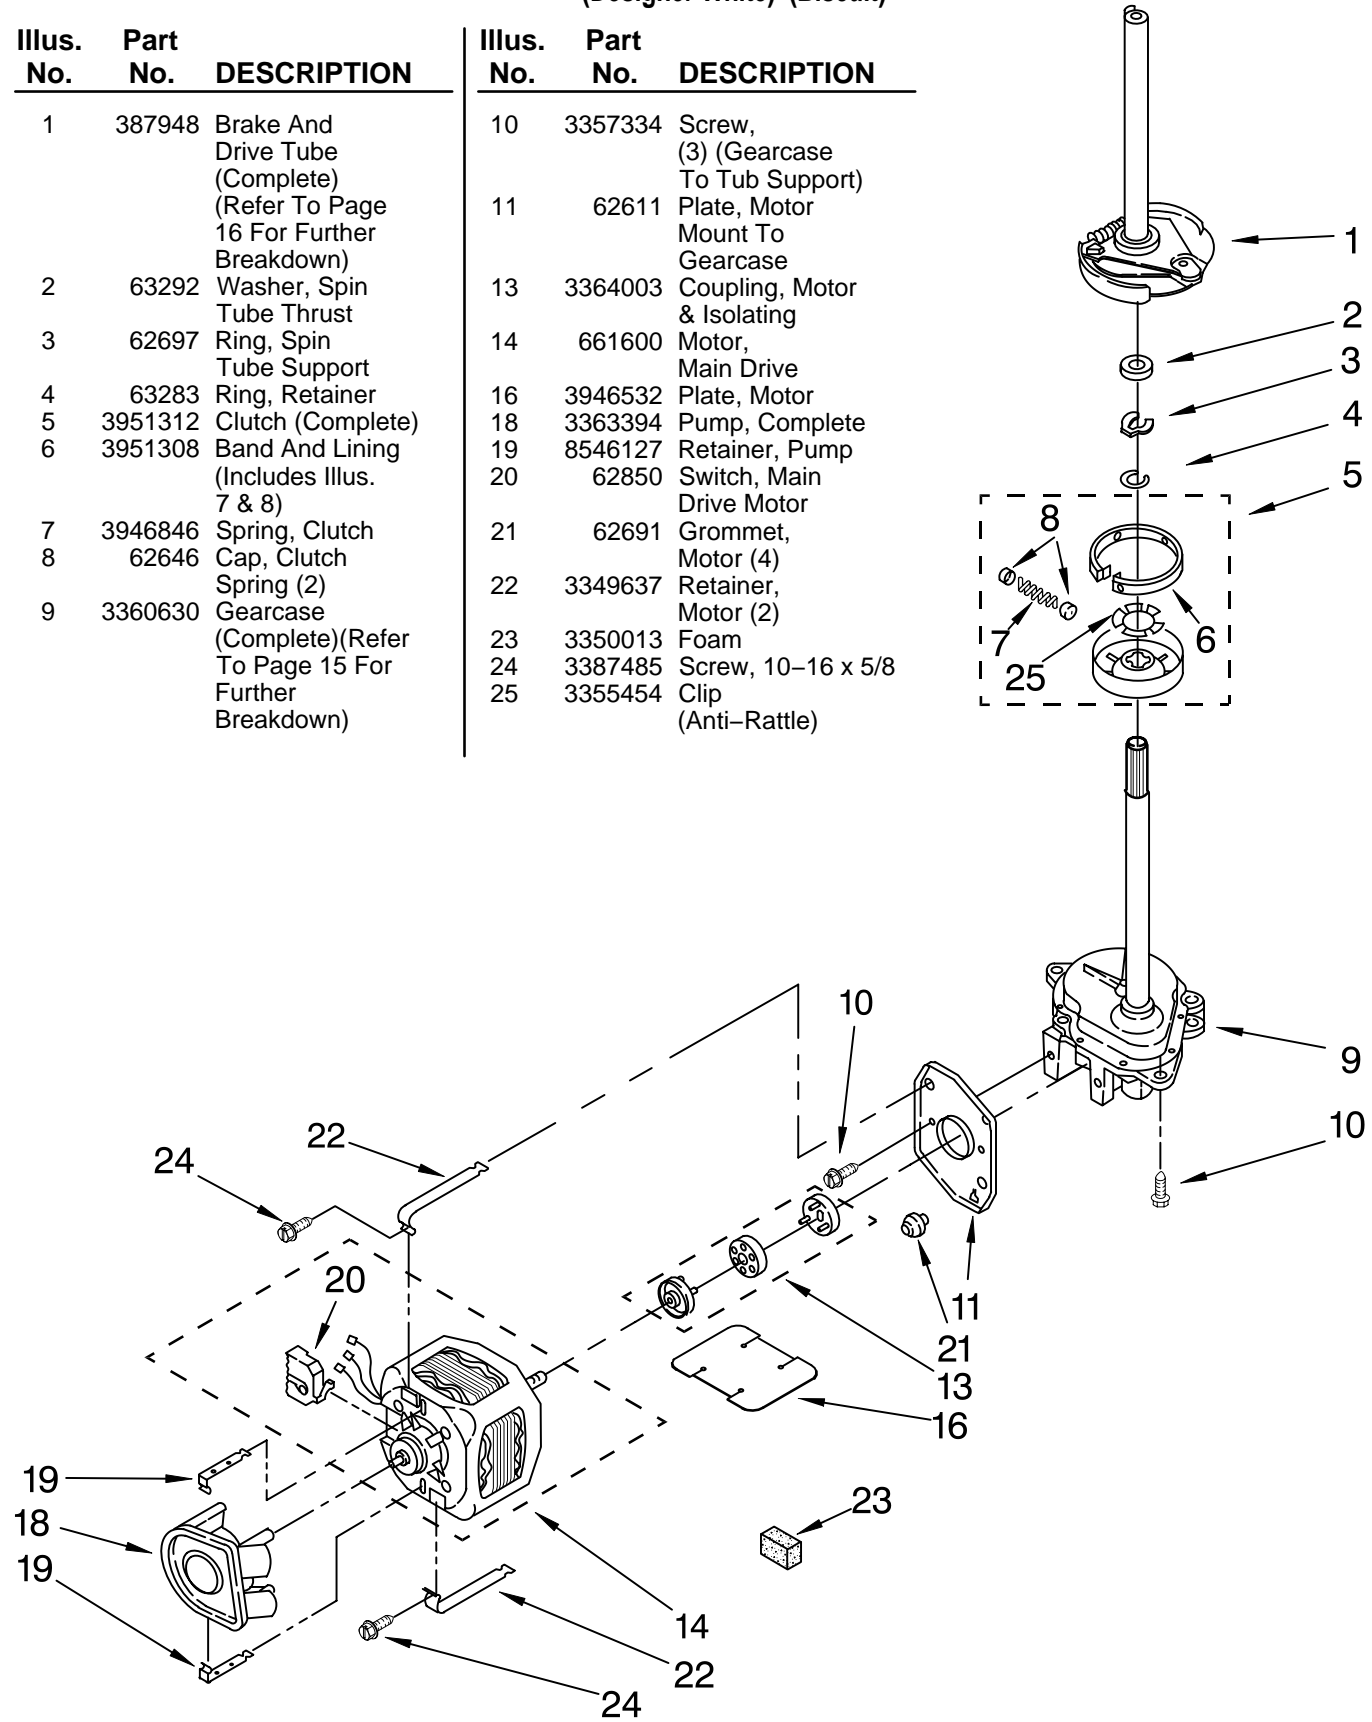

For Models: LTE5243DQ4, LTE5243DT4
(Designer White) (Biscuit)

Illus. No.	Part No.	DESCRIPTION
1	356746	Clip, Condenser
2	343641	Screw, 10-16 x 1/2
3	9740848	Screw, Mixing Valve Mounting (8-18 x 1/2)
4	370451	Clamp, Hose
5	3952163	Valve, Water Mixing
7	692699	Hose, Water Inlet (Siphon Break To Mixing Valve)
8		Cabinet
	696013	White
	3978594	Biscuit
10	696710	Hose, Drain
11	692400	Nut, Push-In (2)
12	660975	Plug, Top To Cabinet
13	8557915	Connector, Hose
15	356471	Cap, Siphon Break
16	356363	Siphon Break
17	272861	Clamp, Hose
18	696394	Hose, Water Inlet (Siphon Break To Tub Ring)
21	660628	Clamp, Hose
22	3394083	Clip, Front Panel (2)
23	358652	Link, Leveling
24	359364	Clip, Leveling Mechanism (2)
25	98234	Clip, Ground
26	345670	Lock, Top (2)
27		Panel, Front
	692628	White
	3978596	Biscuit
28	367594	Foot, Front (2)
29	358594	Foot, Rear (2)
30	3400000	Screw, 10-24 x 3/8 (Washer Cabinet To Dryer Supports)
32	3390046	Protector, Edge

Illus. No.	Part No.	DESCRIPTION
10	3357334	Screw, (3) (Gearcase To Tub Support)
11	62611	Plate, Motor Mount To Gearcase
13	3364003	Coupling, Motor & Isolating
14	661600	Motor, Main Drive
16	3946532	Plate, Motor
18	3363394	Pump, Complete
19	8546127	Retainer, Pump
20	62850	Switch, Main Drive Motor
21	62691	Grommet, Motor (4)
22	3349637	Retainer, Motor (2)
23	3350013	Foam
24	3387485	Screw, 10-16 x 5/8
25	3355454	Clip (Anti-Rattle)