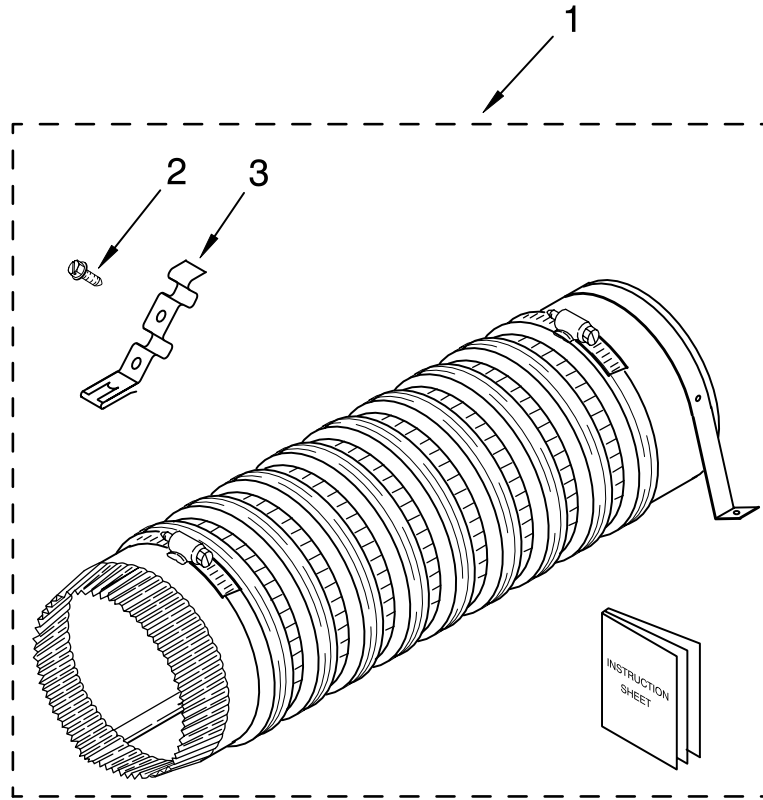

PRODUCT ACCESSORY PARTS

For Models: LTE5243DQ4, LTE5243DT4
(Designer White) (Biscuit)

Illus. No.	Part No.	DESCRIPTION
1	279823	Side Exhaust Extension Kit (Complete)
2	488729	Screw, 8-18 x 1/2
3	3395536	Clip

FOR ORDERING INFORMATION REFER TO PARTS PRICE LIST