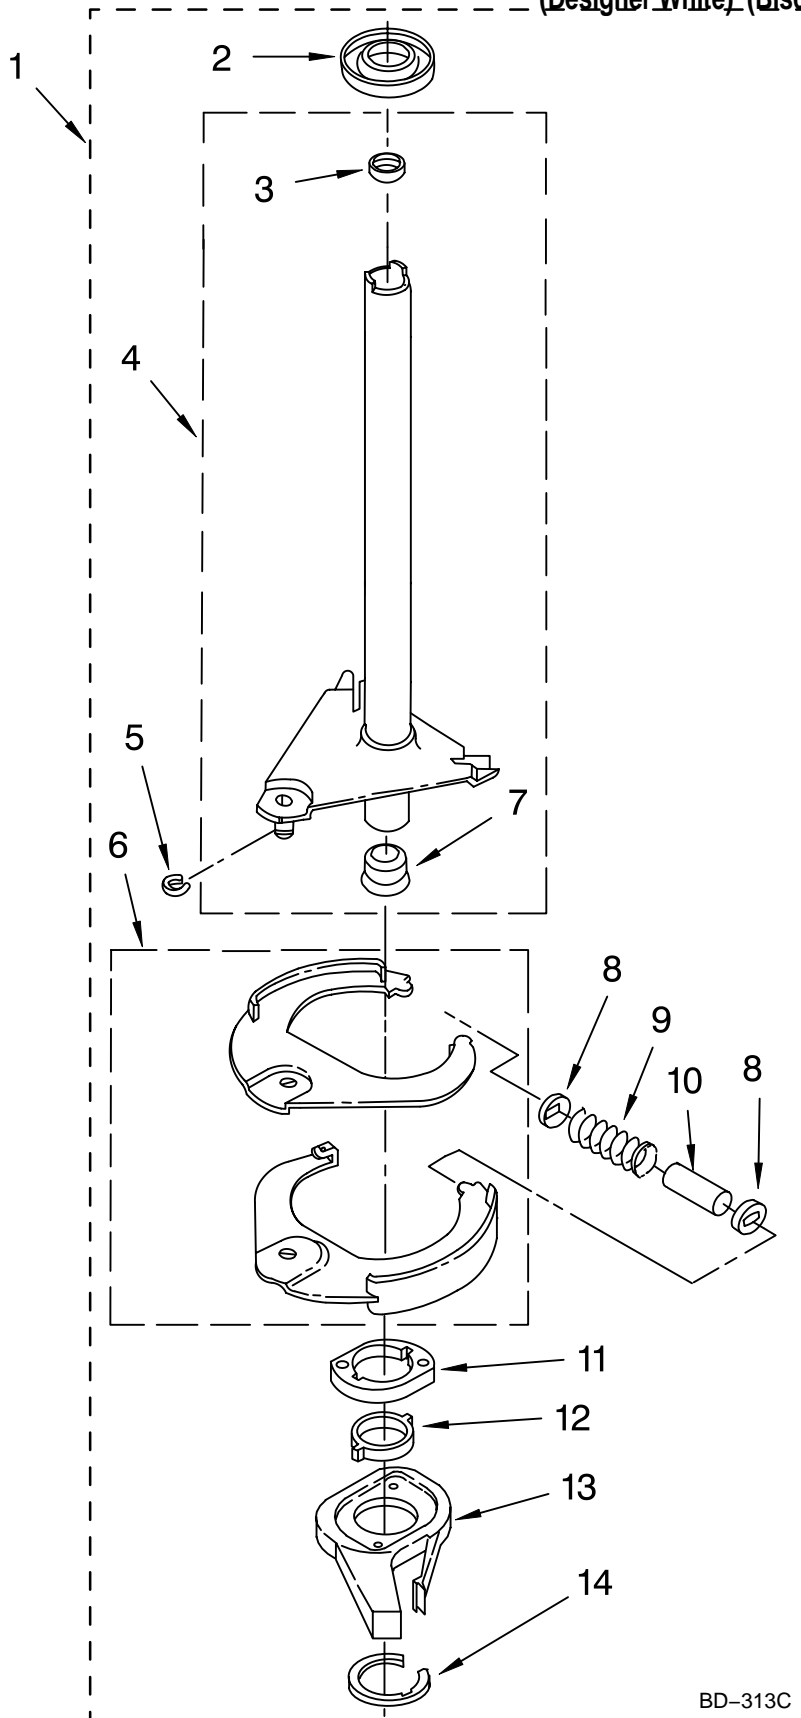

BRAKE AND DRIVE TUBE PARTS

For Models: LTE5243DQ4, LTE5243DT4

(Designer White) (Biscuit)

Illus. No.	Part No.	DESCRIPTION
1	387948	Brake And Drive Tube (Complete)
2	62658	Ring, Thrust
3	356427	Seal, Drive Tube
4	64027	Tube, Basket Drive (Includes Illus. 3, 4, 5 & 9)
5	64035	Ring, Retaining
6	64232	Shoe, Brake (2)
7	62703	"T" Bearing, Spin Tube
8	3353956	Cap, Brake Spring (2)
9	63748	Spring, Brake
10	3355360	Sleeve, Brake Spring
11	661516	Cam, Brake Release
12	63022	Sleeve, Cam
13	64194	Driver, Brake Cam
14	90368	Ring, Retaining

FOLLOWING PARTS NOT ILLUSTRATED

285208 Lubricant
(Use Only In Brake Shoe Assembly On Roller & Pin)

FOR ORDERING INFORMATION REFER TO PARTS PRICE LIST