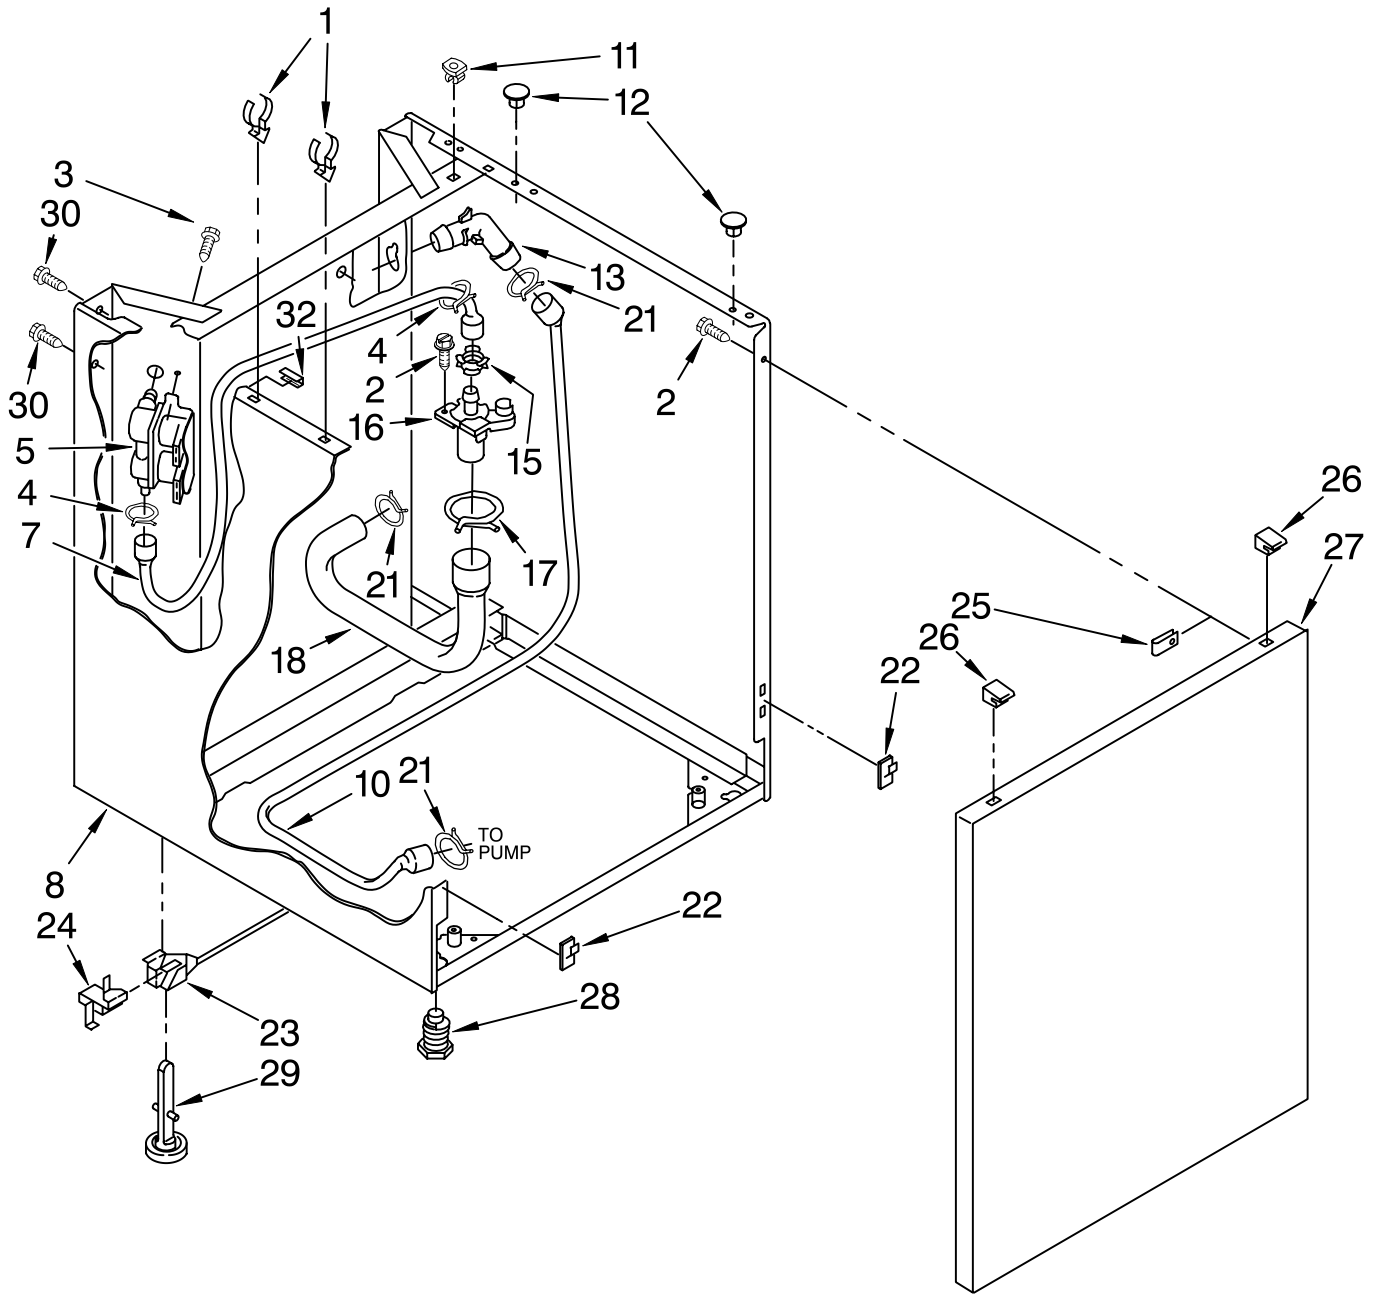

WASHER CABINET PARTS

For Models: LTE5243DQ4, LTE5243DT4

(Designer White) (Biscuit)

FOR ORDERING INFORMATION REFER TO PARTS PRICE LIST

WASHER CABINET PARTS

For Models: LTE5243DQ4, LTE5243DT4
(Designer White) (Biscuit)

Illus. No.	Part No.	DESCRIPTION
1	356746	Clip, Condenser
2	343641	Screw, 10-16 x 1/2
3	9740848	Screw, Mixing Valve Mounting (8-18 x 1/2)
4	370451	Clamp, Hose
5	3952163	Valve, Water Mixing
7	692699	Hose, Water Inlet (Siphon Break To Mixing Valve)
8		Cabinet
	696013	White
	3978594	Biscuit
10	696710	Hose, Drain
11	692400	Nut, Push-In (2)
12	660975	Plug, Top To Cabinet
13	8557915	Connector, Hose
15	356471	Cap, Siphon Break
16	356363	Siphon Break
17	272861	Clamp, Hose
18	696394	Hose, Water Inlet (Siphon Break To Tub Ring)
21	660628	Clamp, Hose
22	3394083	Clip, Front Panel (2)
23	358652	Link, Leveling
24	359364	Clip, Leveling Mechanism (2)
25	98234	Clip, Ground
26	345670	Lock, Top (2)
27		Panel, Front
	692628	White
	3978596	Biscuit
28	367594	Foot, Front (2)
29	358594	Foot, Rear (2)
30	3400000	Screw, 10-24 x 3/8 (Washer Cabinet To Dryer Supports)
32	3390046	Protector, Edge