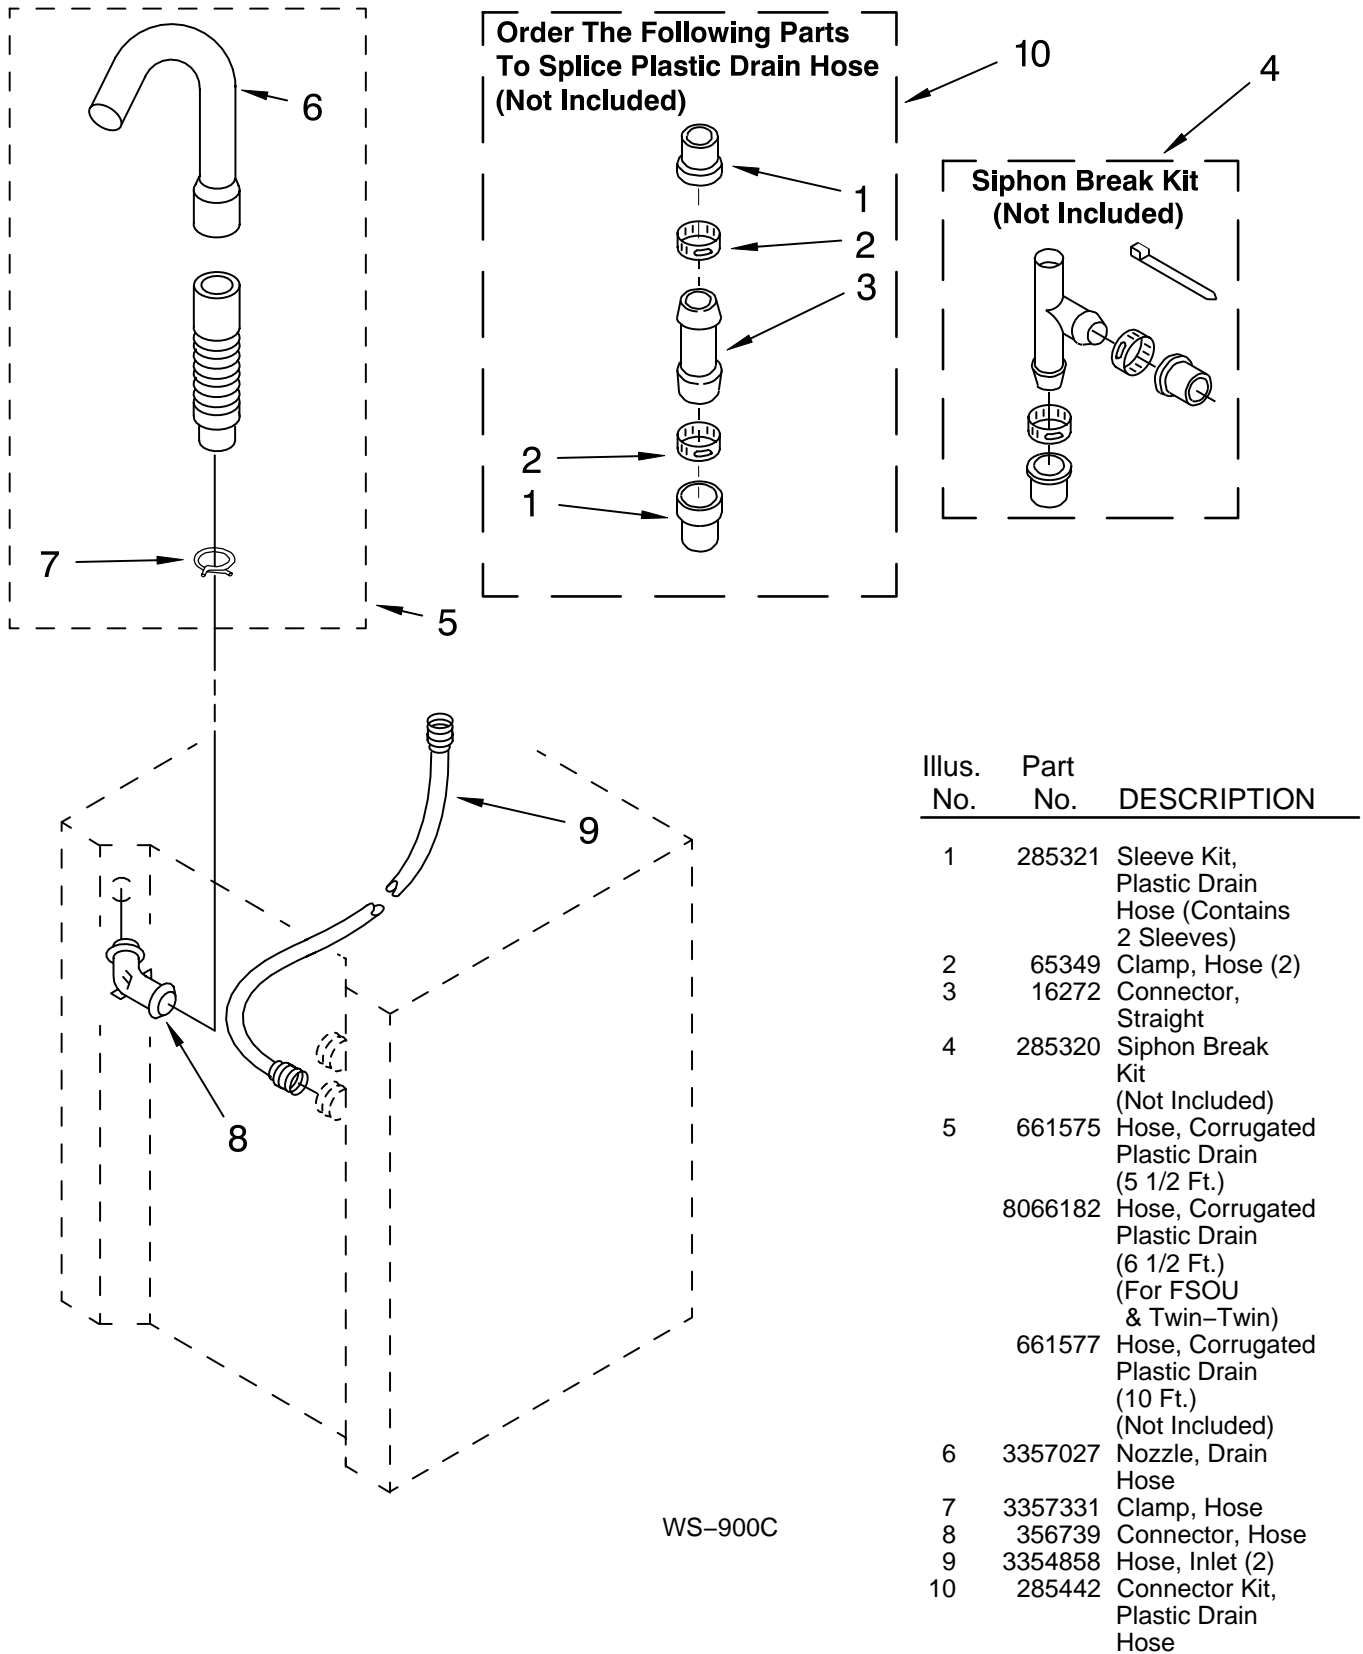

WATER SYSTEM PARTS

For Models: LTE5243DQ4, LTE5243DT4
(Designer White) (Biscuit)

FOR ORDERING INFORMATION REFER TO PARTS PRICE LIST