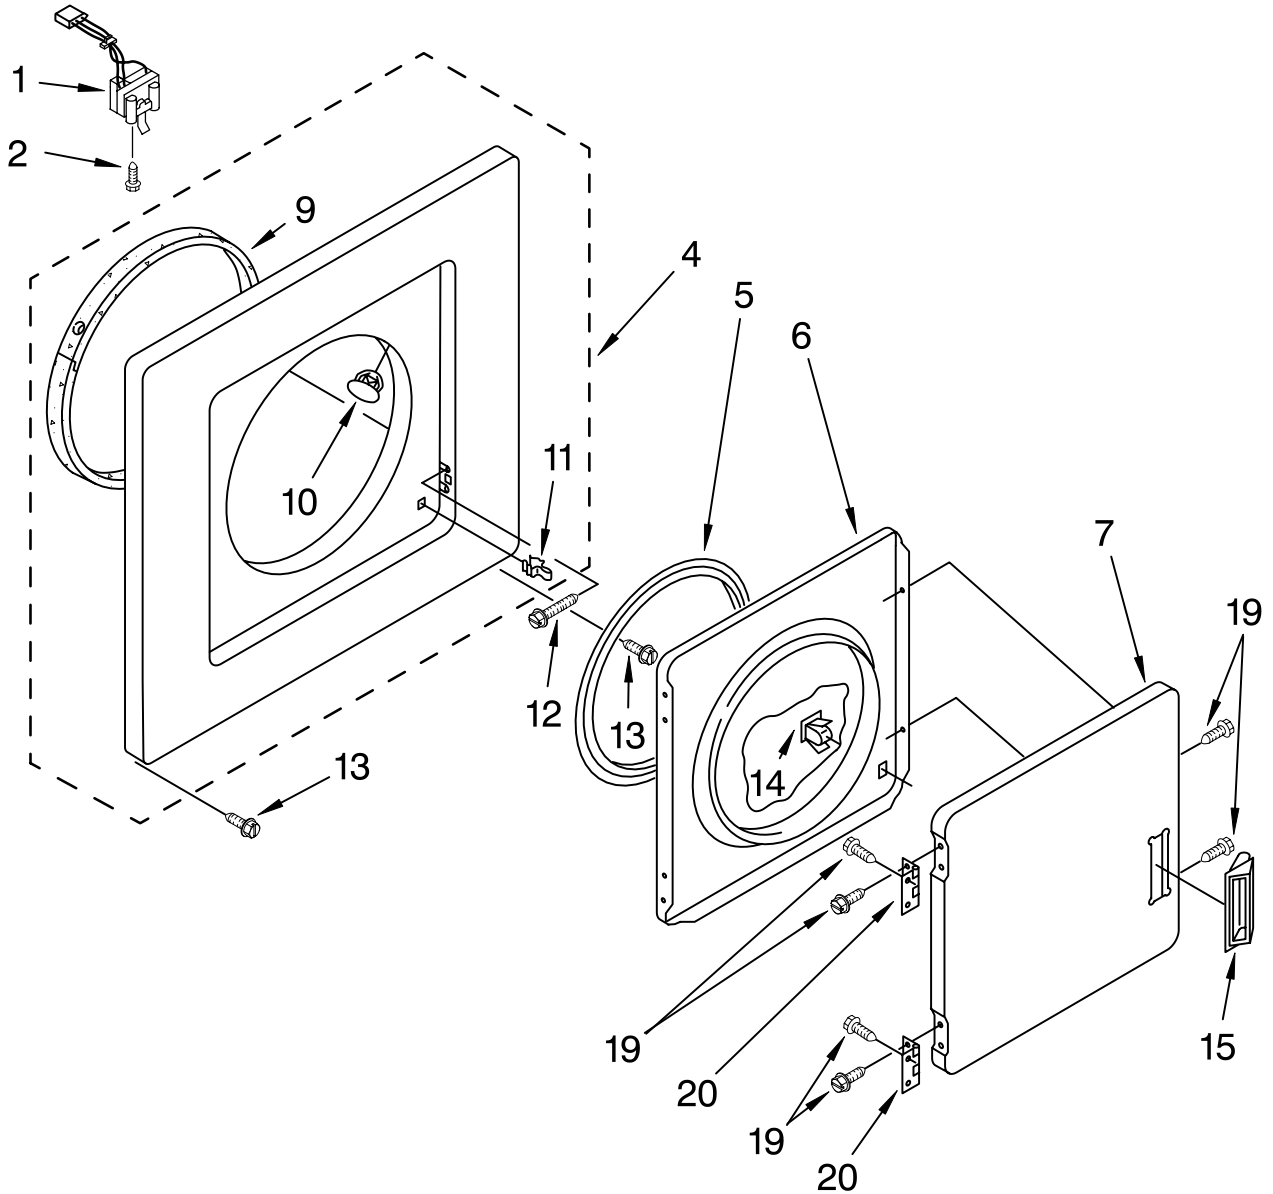

DRYER FRONT PANEL AND DOOR PARTS

For Models: LTE5243DQ4, LTE5243DT4
(Designer White) (Biscuit)

Illus. No.	Part No.	DESCRIPTION	Illus. No.	Part No.	DESCRIPTION	Illus. No.	Part No.	DESCRIPTION
1	3406108	Door Switch	10	685203	Clip, Felt Pad (2)	14	3389441	Catch, Door
2	697773	Screw, 6-20 x 7/8	11	696144	Strike, Panel	15	686711	White
4	692619	Panel, Front White	12	3390663	Screw, Door Switch Mounting (2)	19	3978592	Biscuit
5	3978587	Biscuit	13	343641	Screw, 10-16 x 1/2 (2) (Front Panel To Side Panel)	19	694091	Screw, Door Mount To
6	3390734	Seal, Door				20	348023	Hinge & Pin, Door (2)
7	695656	Door, Rear						
	348205	White						
	3978598	Biscuit						
9	8066123	Bearing & Seal						

FOR ORDERING INFORMATION REFER TO PARTS PRICE LIST