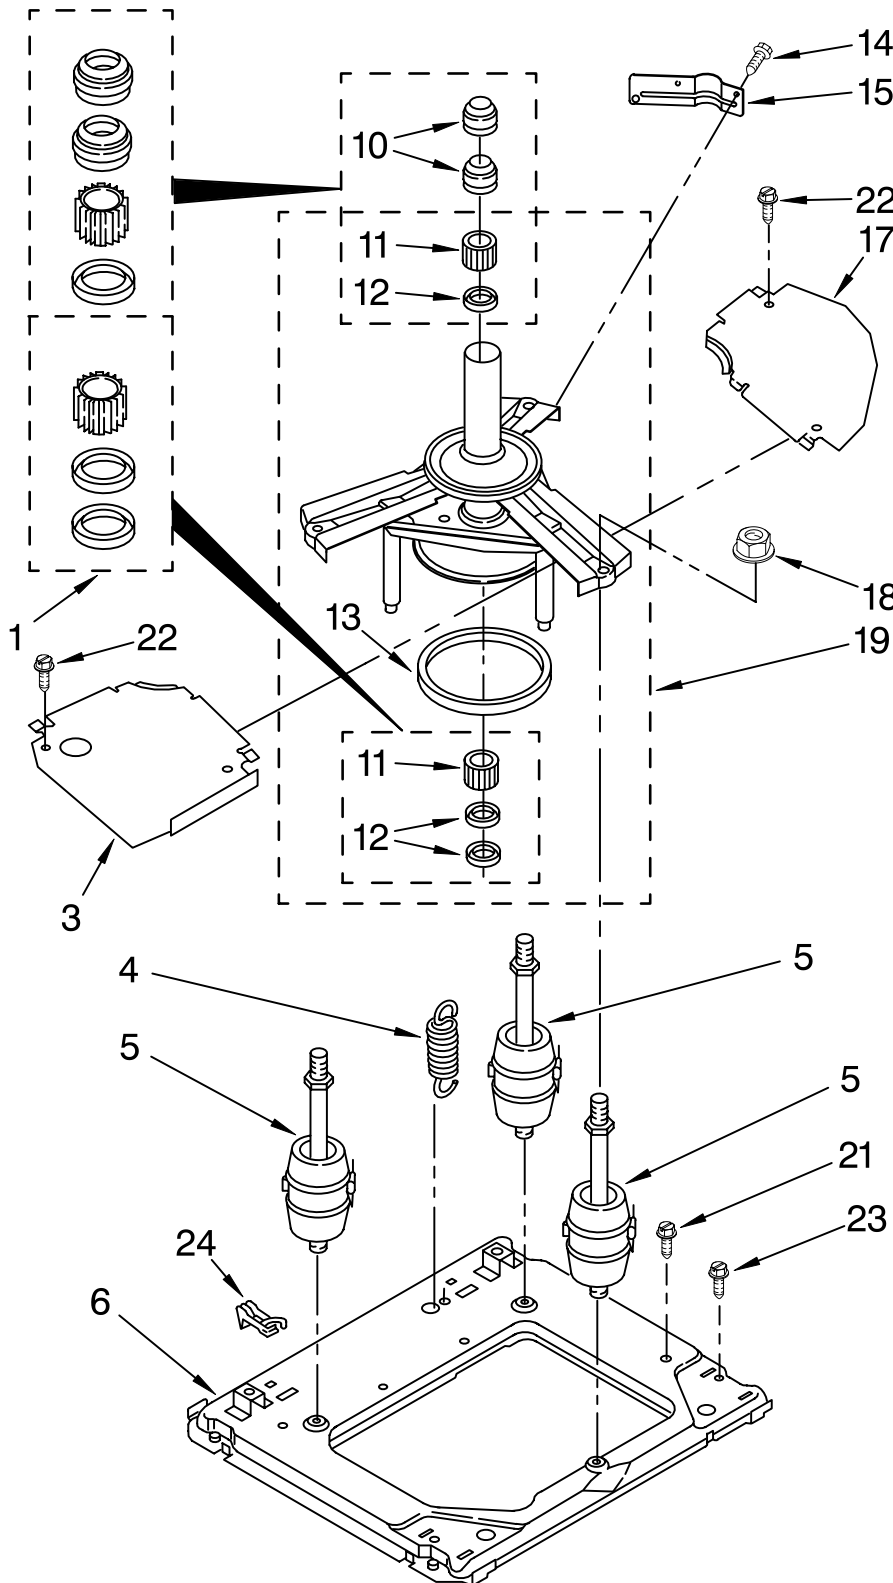

FOR ORDERING INFORMATION REFER TO PARTS PRICE LIST

WASHER TOP AND LID PARTS

For Models: LTE5243DQ4, LTE5243DT4
(Designer White) (Biscuit)

Illus. No.	Part No.	DESCRIPTION
1	3398843	Lid White
	3398847	Biscuit
2	384475	Bumper, Lid (2)
3	91770	Hinge, Lid (2)
4	3351355	Screw, Lid Hinge Mounting (4)
5	343641	Screw, 10-16 x 1/2

Illus. No.	Part No.	DESCRIPTION
6	692985	Clip, Spring (2) (Top To Cabinet)
7	384693	White Top
	3978593	Biscuit
8	21258	Bearing, Lid Hinge (2)
9	3356311	Screw & Washer, Lid Switch Shield (2)

Illus. No.	Part No.	DESCRIPTION
10	358684	Strike, Lid Switch
11	3400030	Screw, Ground (10-24 x 1/2)
12	8533959	Nut, Ground Screw (10-24)
13	3355806	Switch, Lid
14	90016	Clip, Harness Routing

Illus. No.	Part No.	DESCRIPTION
10	3357334	Screw, (3) (Gearcase To Tub Support)
11	62611	Plate, Motor Mount To Gearcase
13	3364003	Coupling, Motor & Isolating
14	661600	Motor, Main Drive
16	3946532	Plate, Motor
18	3363394	Pump, Complete
19	8546127	Retainer, Pump
20	62850	Switch, Main Drive Motor
21	62691	Grommet, Motor (4)
22	3349637	Retainer, Motor (2)
23	3350013	Foam
24	3387485	Screw, 10-16 x 5/8
25	3355454	Clip (Anti-Rattle)

FOR ORDERING INFORMATION REFER TO PARTS PRICE LIST

MACHINE BASE PARTS

For Models: LTE5243DQ4, LTE5243DT4

(Designer White) (Biscuit)

Illus. No.	Part No.	DESCRIPTION
1	285203	Centerpost Bearing Kit (Incls. Illus. 10, 11, & 12)
3	64137	Shield, Tub
4	388492	Spring, Counterweight
5	3406201	Suspension Assembly (3)
6	63755	Base
10	356934	Seal, Centerpost
11	3347047	Bearing, Centerpost (2)
12	357409	Seal, Centerpost
13	63134	Ring, Sound Deadening
14	343641	Screw, 10-16 x 1/2
15	63636	Bracket, Counterweight Spring
17	63637	Shield, Tub
18	3351021	Nut, 1/2 - 13 (3)
19	63740	Tub Support and Drum
21	3351614	Screw, 10-24 x 3/8
22	90767	Screw, 8-18 x 3/8
23	386011	Screw & Washer (Base To Cabinet)
24	696044	Block, Restraint