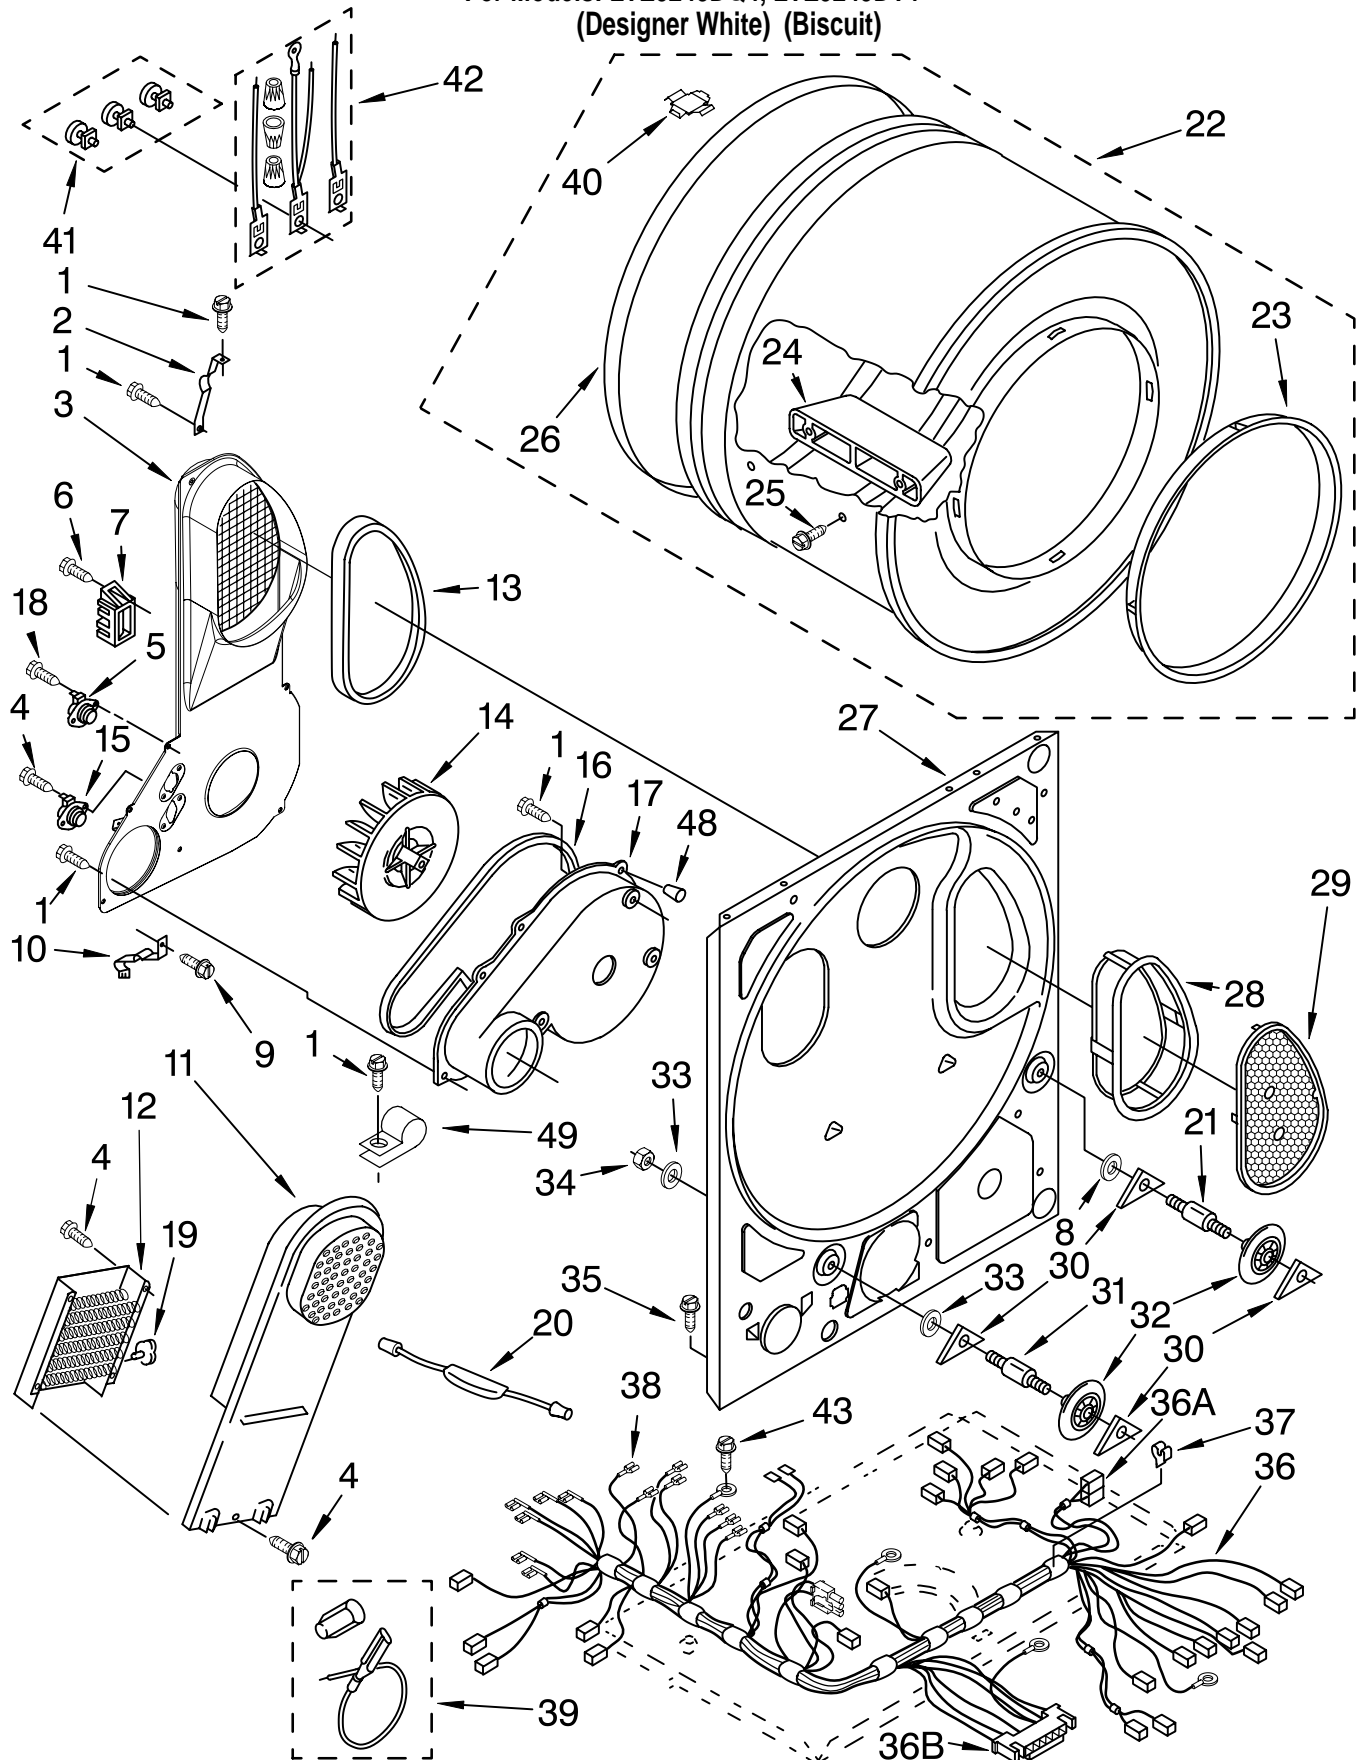

DRYER BULKHEAD PARTS

For Models: LTE5243DQ4, LTE5243DT4
(Designer White) (Biscuit)

FOR ORDERING INFORMATION REFER TO PARTS PRICE LIST

DRYER BULKHEAD PARTS

For Models: LTE5243DQ4, LTE5243DT4
(Designer White) (Biscuit)

Illus. No.	Part No.	DESCRIPTION	Illus. No.	Part No.	DESCRIPTION	Illus. No.	Part No.	DESCRIPTION
1	343641	Screw, 10-16 x 1/2	20	3406652	Resistor Assembly	36A	717252	Receptacle, Terminal (2-Way) (Connects With Door Switch Harness)
2	3395396	Clip, Air Duct To Bulkhead	21	3399507	Shaft, Drum Roller (R.H.)			
3	8566186	Air Duct & Bracket	22	695943	Drum, Dryer	36B	3395683	Receptacle, Multi-Terminal (Connects With Motor)(Dryer)
4	90767	Screw, 8-18 x 3/8	23	3394508	Ring, Bearing			
5	3398128	Thermostat, Internal Bias	24	685207	Baffle, Drum (3)			
6	3393008	Screw, Terminal Block To Bracket (2)	25	97787	Screw, Baffle Mounting (6) (11-16 x 3/4)			
7	3397659	Block, Terminal	26	345648	Seal, Drum Rear	37	693141	Clip, Wiring Harness (3)
8	3388703	Washer	27	695931	Bulkhead	38	94614	Terminal
9	489463	Screw, 8-18 x 5/8	28	8531964	Lint Screen	39	279457	Wire Kit (For Heater Element Wiring Harness Repair)
10	3398161	Clip, Heater Box To Bulkhead	29	8531967	Cover, Lint Screen Outlet			
11	3401380	Heater Box	30	690997	Tri-Ring (4)	40	8066086	Drum,Hole Plug
12	3403586	Element, Heater	31	3399506	Shaft, Drum Roller (L.H.)	41	279393	Screw Kit (For Terminal Block)
13	339956	Seal, Air Duct To Bulkhead	32	3397588	Roller, Support (2)			
14	696426	Wheel, Blower	33	348197	Washer, Support (4)	42	279318	Terminal, Tinned & Brass (3) (Includes Illus. 41)
15	3403607	Thermal Limiter 195°F (91C)	34	3359452	Nut, 3/8-16 (2)			
16	8066094	Seal, Fan Scroll	35	3390631	Screw, 10-16 x 3/8	43	697776	Screw, Ground (2) (10-32 x 5/8)
17	696418	Fan Scroll	36	3406941	Harness, Main Dryer Wiring (Includes Nos.36A, 36B)	48	359702	Cap, Screw
18	3390647	Screw, 8-18 x 1/2				49	255563	Clip, Strain Relief
19	3404154	Thermostat, Heater Box (200°F)						

FOR ORDERING INFORMATION REFER TO PARTS PRICE LIST