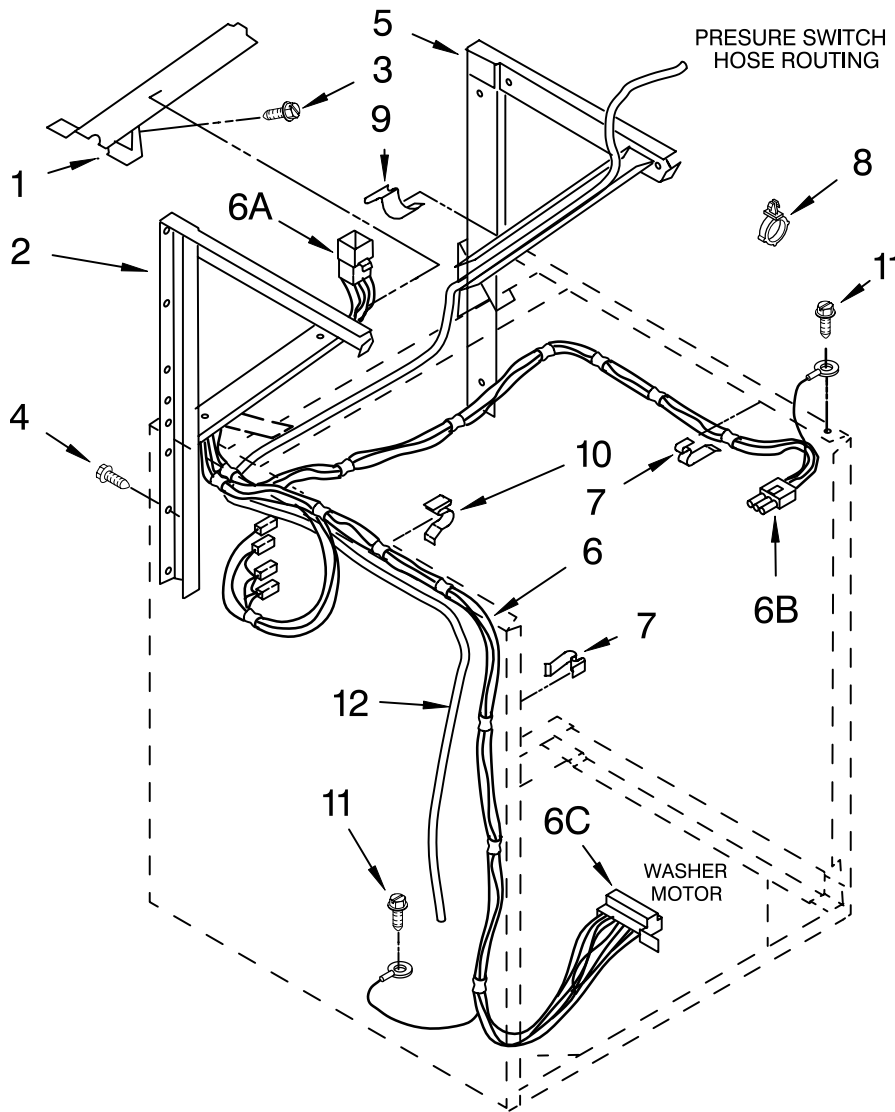

FOR ORDERING INFORMATION REFER TO PARTS PRICE LIST

DRYER SUPPORT AND WASHER PARTS

For Models: LTE5243DQ4, LTE5243DT4
(Designer White) (Biscuit)

Illus. No.	Part No.	DESCRIPTION
1	694304	Cover, Channel
2	692647	Support, Dryer (L.H.)
3	343641	Screw, 10-16 x 1/2
4	3400000	Screw, 10-24 x 3/8 (8) (Washer Cabinet To Dryer Supports)
5	692646	Support, Dryer (R.H.)
6	3954108	Harness, Lower (Automatic) (Includes Illus. 6A, 6B & 6C)
6A	696074	Plug, Terminal (12-Way) (Connects With Automatic Console Harness)
6B	62889	Plug, Terminal (3-Way) (Connects With Automatic Lid Switch Harness)
6C	62505	Block, Disconnect (Connects With Automatic Washer Motor)
7	3347812	Clip, Wiring Harness (4)
8	3352501	Clip
9	90016	Clip, Pressure Switch Hose (2)
10	693141	Clip, Harness And Hose
11	3351614	Screw, 10-24 x 3/8
12	8066080	Hose, Pressure Switch