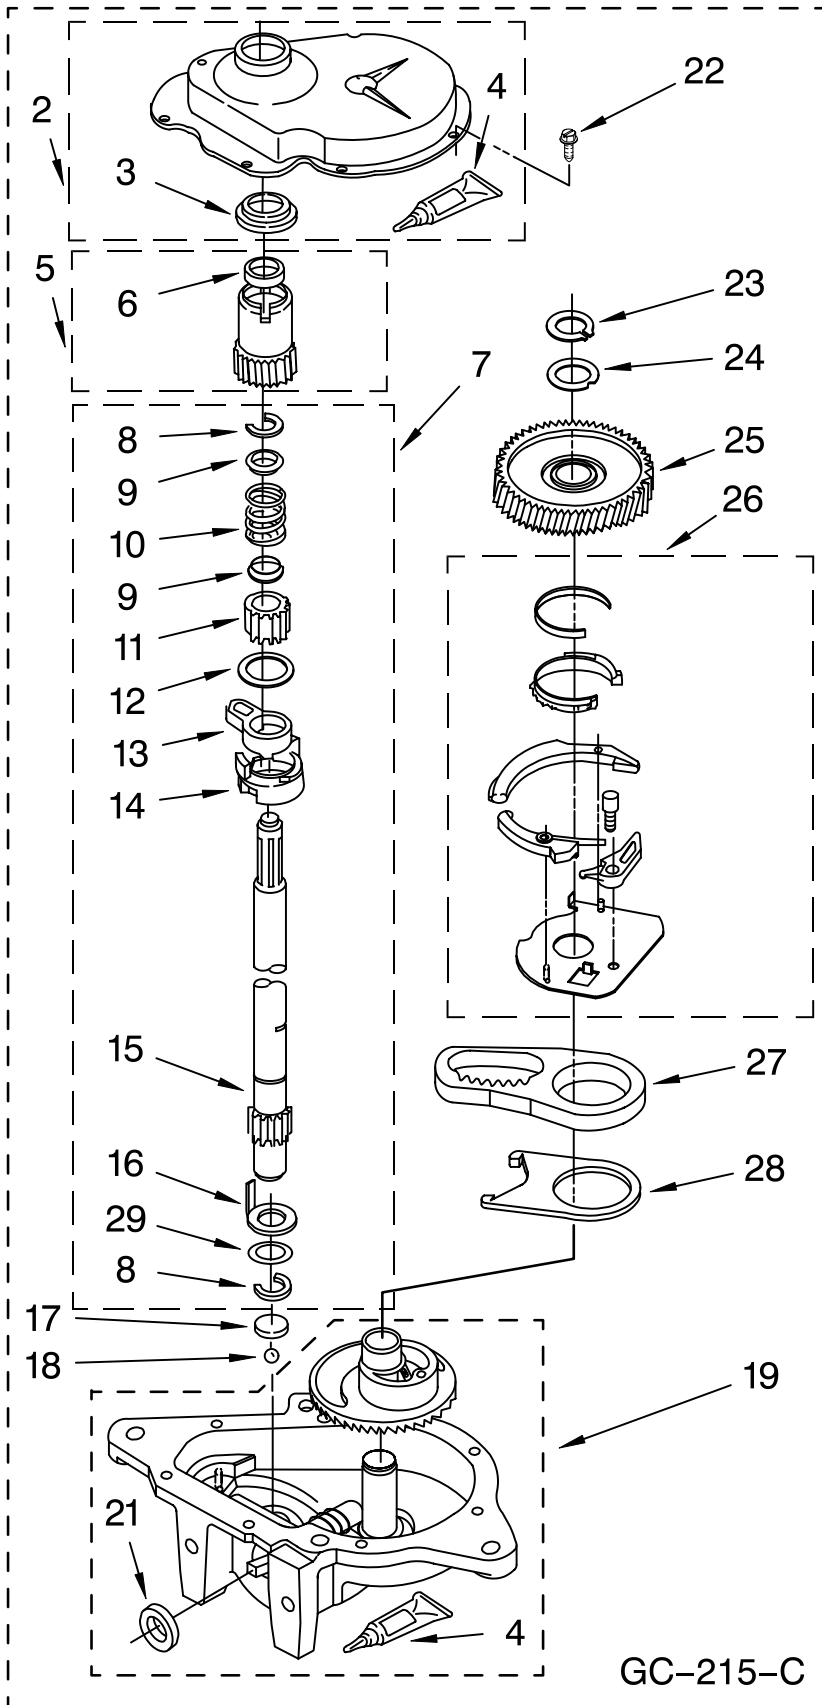

GEARCASE PARTS

For Models: LTE5243DQ4, LTE5243DT4
(Designer White) (Biscuit)

Illus. No.	Part No.	DESCRIPTION
1	3360630	Gearcase (Complete)
2	285202	Cover, Gearcase
3	3349985	Seal, Gearcase Cover
4	285195	Sealer, Gasket (.20 Fl. Oz.) (6 ml)
5	63320	Pinion, Spin (Includes Illus. 25)
6	356427	Seal, Spin Pinion
7	389387	Shaft, Agitator (Complete)
8	90369	Ring, Retaining (2)
9	62677	Retainer, Spring
10	62676	Spring, Agitate
11	63273	Gear, Agitate (Includes 15 and 29)
12	62619	Washer, Agitate Gear
13	62580	Cam Follower (Includes 14)
14	62581	Cam, Agitate (Includes 13)
15	285509	Shaft, Agitator (Includes 11 and 29)
16	62618	Washer, Cam Thrust
17	16018	Bearing, Thrust
18	85529	Ball, Bearing
19	389230	Bottom and Pinion, Gearcase
21	285352	Seal, Thrust Plug
22	3351614	Screw, Gearcase Cover, Mounting (8) (10-24 x 3/8)
23	3362552	Ring, Retaining
24	285735	Washer Kit, Thrust
25	62570	Gear, Spin
26	388253	Neutral Assembly
27	3349296	Rack, Connecting
28	62621	Actuator, Shift
29	388815	Washer, Intermediate

GC-215-C

FOR ORDERING INFORMATION REFER TO PARTS PRICE LIST