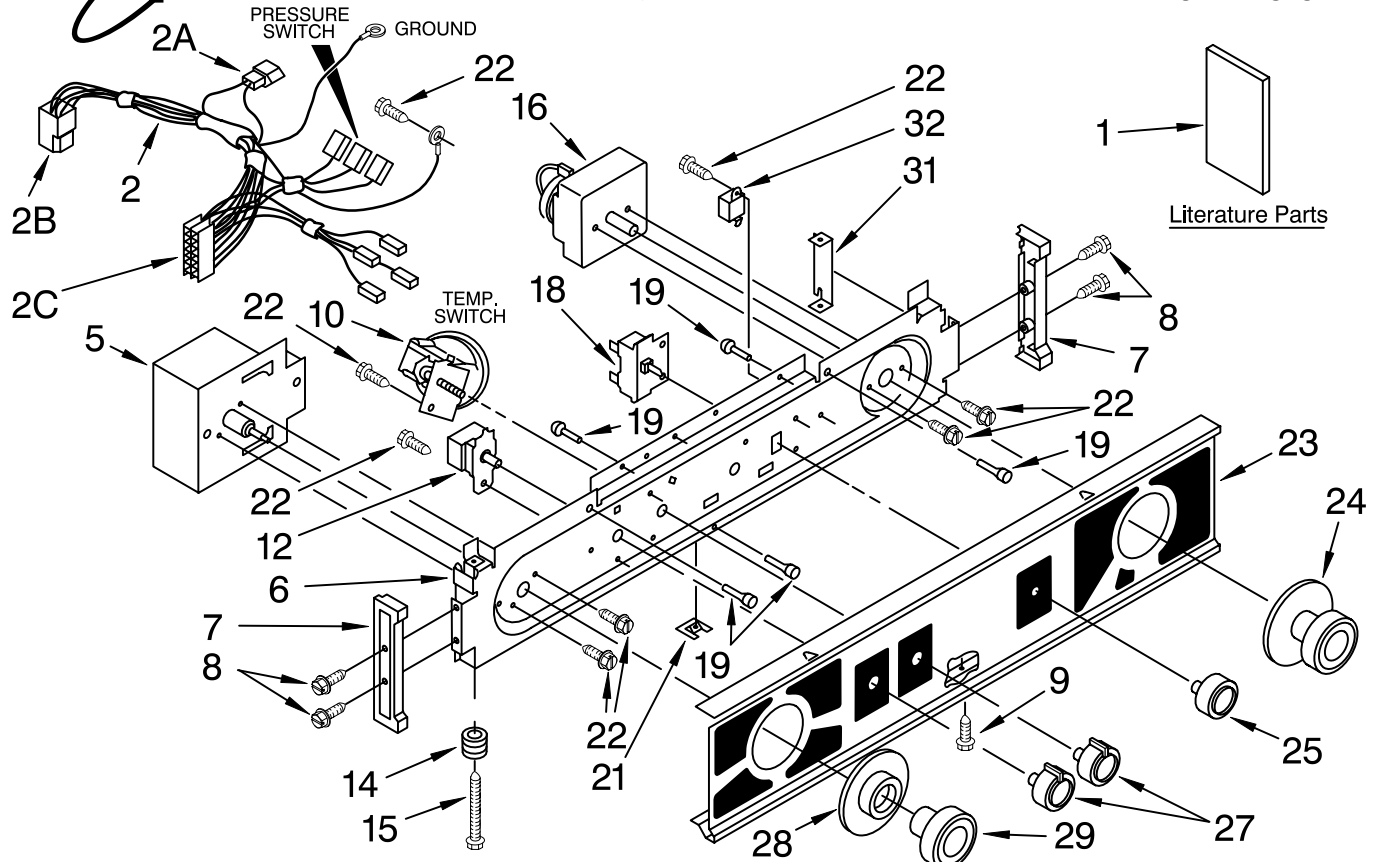

WASHER/DRYER CONTROL PANEL PARTS

For Models: LTE5243DQ4, LTE5243DT4
(Designer White) (Biscuit)

WASHER/DRYER
LAUNDRY SYSTEM

Illus. No.	Part No.	DESCRIPTION	Illus. No.	Part No.	DESCRIPTION	Illus. No.	Part No.	DESCRIPTION
1	8542748	Literature Parts Installation Instructions	5	3952499	Timer, Control (60 Hz.) (Automatic Washer)	22	3390646	Screw, (8-18 x 5/16)
	3406880	Use & Care Guide	6	8528154	Bracket, Control	23	3977194	White Panel, Control
	3954159	Energy Guide	7		End Cap, Console (L.H. & R.H.)		3977195	Biscuit
	8542754	Sheet, Cycle Feature		692993	White	24		Knob, Timer (Dryer)
	3952874	Wiring Diagram		3978584	Biscuit		3406143	White
2	3406288	Harness, Console Wiring (Automatic) (Includes Illus. 2A, 2B & 2C)	8	348689	Screw, End Cap Mounting (4)		3978872	Biscuit
2A	3350130	Plug, Terminal (2-Way) (Connects With Main Dryer Harness)	9	694091	Screw, Mounting (2)	25		Knob, Push-To-Start
2B	696073	Receptacle, Connector (Connects With Lower Automatic Harness)	10	3362987	Switch, Water Level		3406133	White
2C	3948614	Disconnect Block (Connects With Automatic Timer)	12	8054142	Switch, Water Temperature		3978871	Biscuit
			14	693151	Spring, Console Lock (2)	27		Knob, Control (2)
			15	3400860	Screw, Console Lock (2)		3950759	White
			16	3406720	Timer, Control (60 Hz.) (Dryer) (Timer Motor Not Serviceable)		3978873	Biscuit
			18	3977456	Switch, Push-To-Start	28		Dial, Timer (Washer)
			19	693152	Bumper, Console (5)		3950762	White
			21	694037	Clip, Console		3978870	Biscuit
						29		Knob, Timer (Washer)
							3951026	White
							3978869	Biscuit
						31	692983	Lock, Console (2)
						32	694419	Buzzer