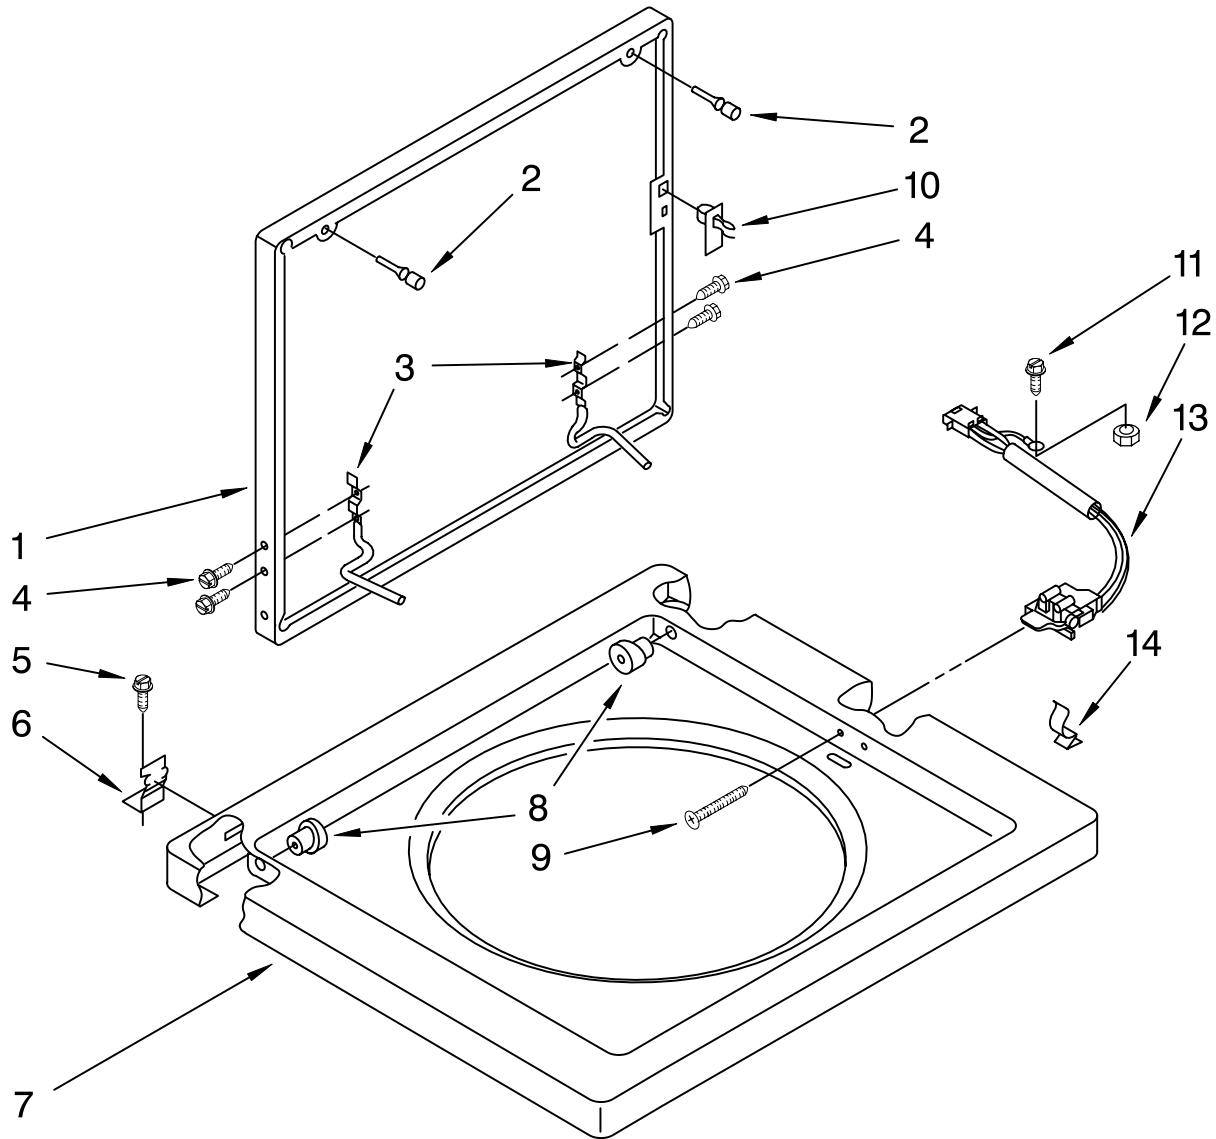

FOR ORDERING INFORMATION REFER TO PARTS PRICE LIST

DRYER SUPPORT AND WASHER PARTS

For Models: LTE5243DQ4, LTE5243DT4
(Designer White) (Biscuit)

Illus. No.	Part No.	DESCRIPTION
1	694304	Cover, Channel
2	692647	Support, Dryer (L.H.)
3	343641	Screw, 10-16 x 1/2
4	3400000	Screw, 10-24 x 3/8 (8) (Washer Cabinet To Dryer Supports)
5	692646	Support, Dryer (R.H.)
6	3954108	Harness, Lower (Automatic) (Includes Illus. 6A, 6B & 6C)
6A	696074	Plug, Terminal (12-Way) (Connects With Automatic Console Harness)
6B	62889	Plug, Terminal (3-Way) (Connects With Automatic Lid Switch Harness)
6C	62505	Block, Disconnect (Connects With Automatic Washer Motor)
7	3347812	Clip, Wiring Harness (4)
8	3352501	Clip
9	90016	Clip, Pressure Switch Hose (2)
10	693141	Clip, Harness And Hose
11	3351614	Screw, 10-24 x 3/8
12	8066080	Hose, Pressure Switch

FOR ORDERING INFORMATION REFER TO PARTS PRICE LIST

WASHER TOP AND LID PARTS

For Models: LTE5243DQ4, LTE5243DT4
(Designer White) (Biscuit)

Illus. No.	Part No.	DESCRIPTION
1	3398843	Lid White
	3398847	Biscuit
2	384475	Bumper, Lid (2)
3	91770	Hinge, Lid (2)
4	3351355	Screw, Lid Hinge Mounting (4)
5	343641	Screw, 10-16 x 1/2

Illus. No.	Part No.	DESCRIPTION
6	692985	Clip, Spring (2) (Top To Cabinet)
7	384693	White Top
	3978593	Biscuit
8	21258	Bearing, Lid Hinge (2)
9	3356311	Screw & Washer, Lid Switch Shield (2)

Illus. No.	Part No.	DESCRIPTION
10	358684	Strike, Lid Switch
11	3400030	Screw, Ground (10-24 x 1/2)
12	8533959	Nut, Ground Screw (10-24)
13	3355806	Switch, Lid
14	90016	Clip, Harness Routing