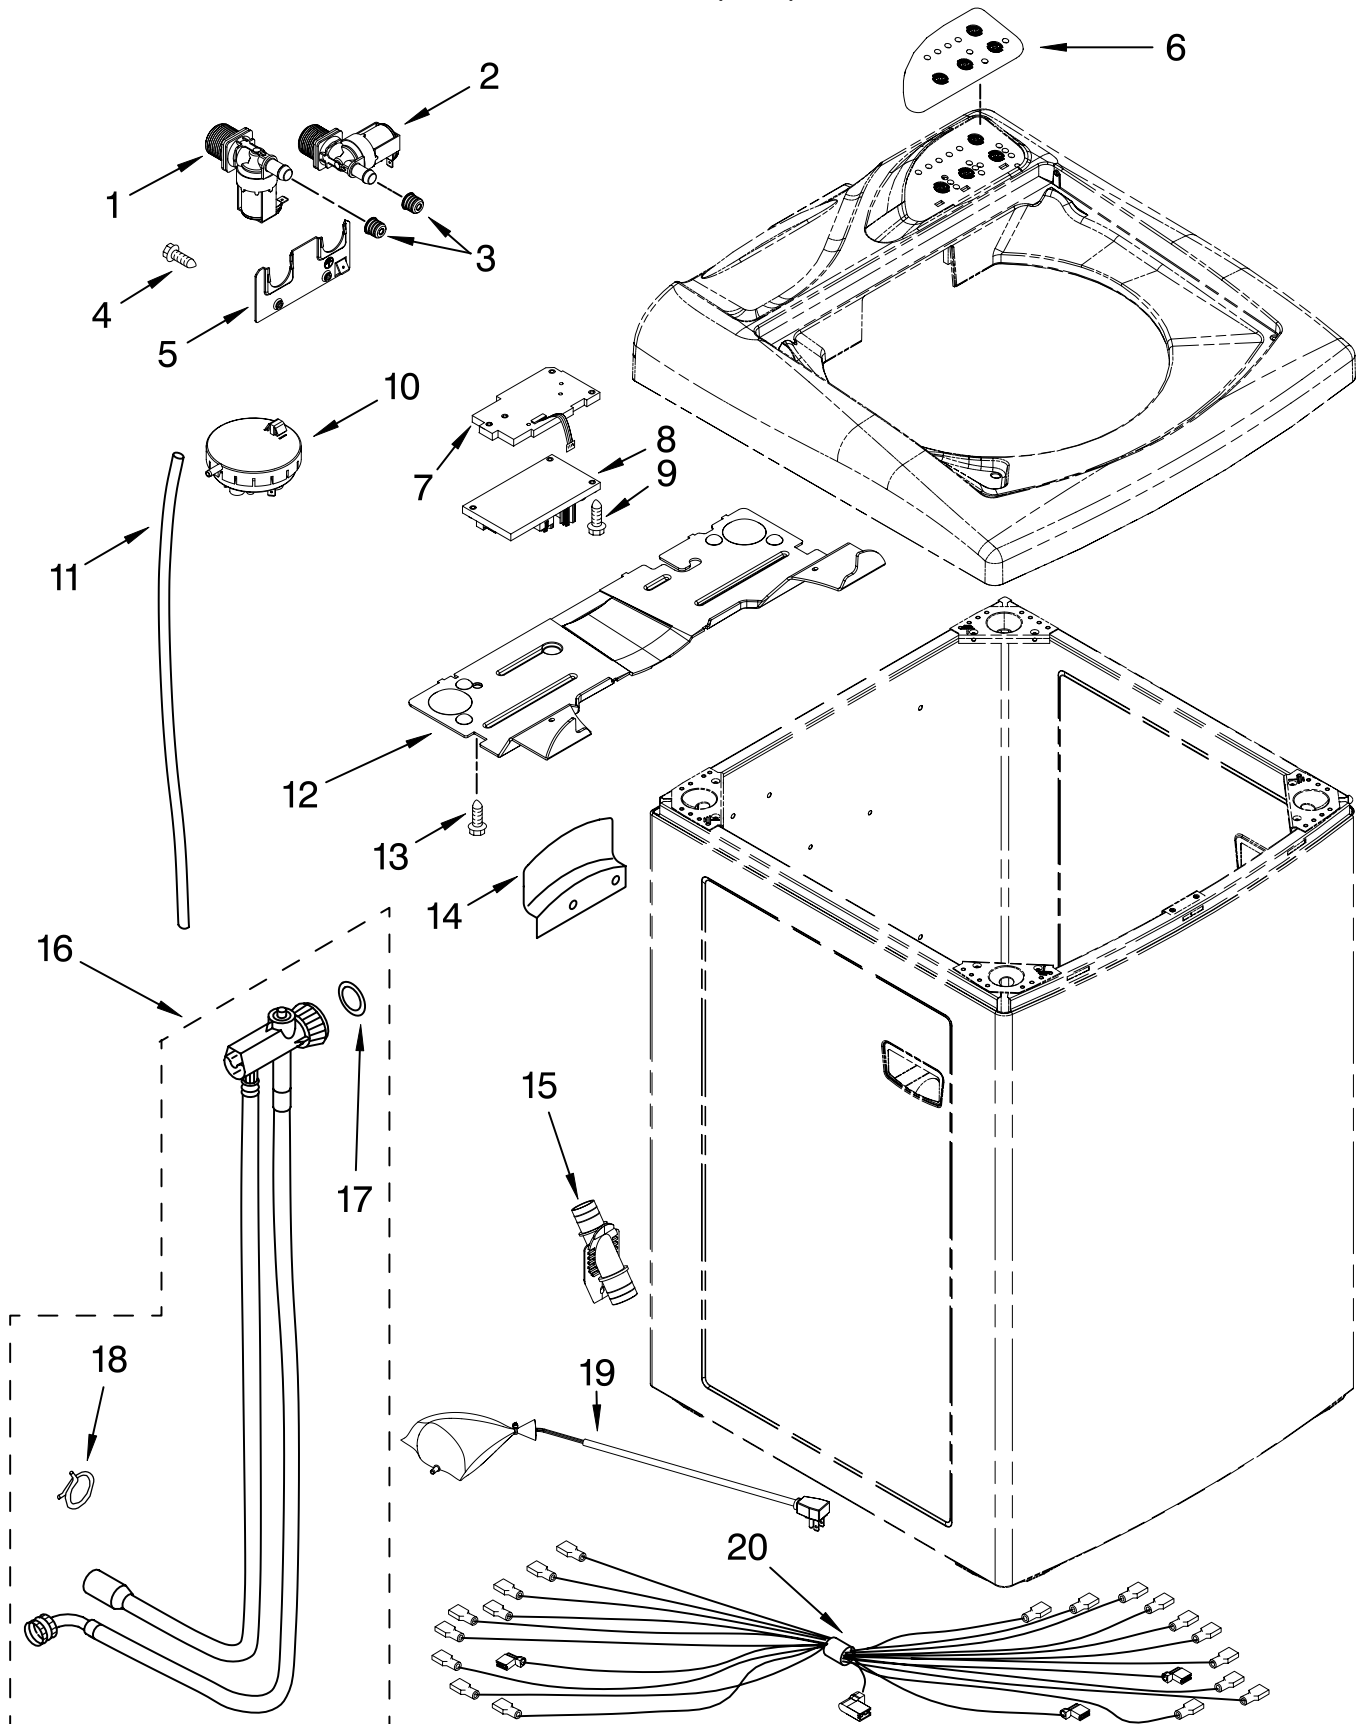

# TOP AND CABINET PARTS

For Model: LCE4332PQ0

(White)

<b>Illus. No.</b>	<b>Part No.</b>	<b>DESCRIPTION</b>
1		Literature Parts
	326035915	Use & Care Guide
	3260385893	Wiring Diagram & Tech Sheet Asm
2	326040947	Lid
3	326040944	Top
4	326033918	Housing, Dispenser
5	326040949	Drawer, Dispenser
6	8182293	Screw (2)
7	326034817	Bearing, Hinge
8	326038394	Hinge, Lid (LH)
9	326035414	Screw, Lid Hinge (4)
10	326037103	Hinge, Lid (RH)
11	326034790	Bumper
12	8182294	Screw
13	326036494	Bracket, Lid Switch
14	326033879	Switch, Lid
15	326041720	Screw (2)
16	326040942	Cabinet (Includes # 17)
17	326033911	Handle, Cabinet
18	326033978	Shaft, Wheel (4)
19	8182295	Screw (4)
20	326033979	Wheel (4)
21	326021005	Ball, Suspension
22	326000047	Strap, Snubber
23	326025313	Rod, Suspension (4)
24	326016638	Screw, Top to Cabinet (2)

# CONTROLS AND REAR PANEL PARTS

For Model: LCE4332PQ0

(White)

<b>Illus. No.</b>	<b>Part No.</b>	<b>DESCRIPTION</b>
1	326032994	Inlet Valve (Hot)
2	326032997	Inlet Valve (Cold)
3	326033919	Seal, Inlet Valve (2)
4	326018823	Screw (2)
5	326027101	Bracket, Inlet Valve
6	326033923	Overlay
7	326034590	Interface Board
8	326032998	Control, Electronic
9	326041720	Screw (6)
10	326034589	Switch, Water Level
11	326013200	Hose, Pressure Switch
12	326034866	Shield, Controls
13	8182293	Screw (2)
14	326034862	Bracket, Hose Storage
15	326034647	Connector, Drain Hose
16	326037973	Hose Coupler Assembly
17	326037688	Washer
18	326038497	Clamp, Hose
19	326039406	Power Cord Asm (Includes # 10)
20	326032995	Harness, Wiring (Main)