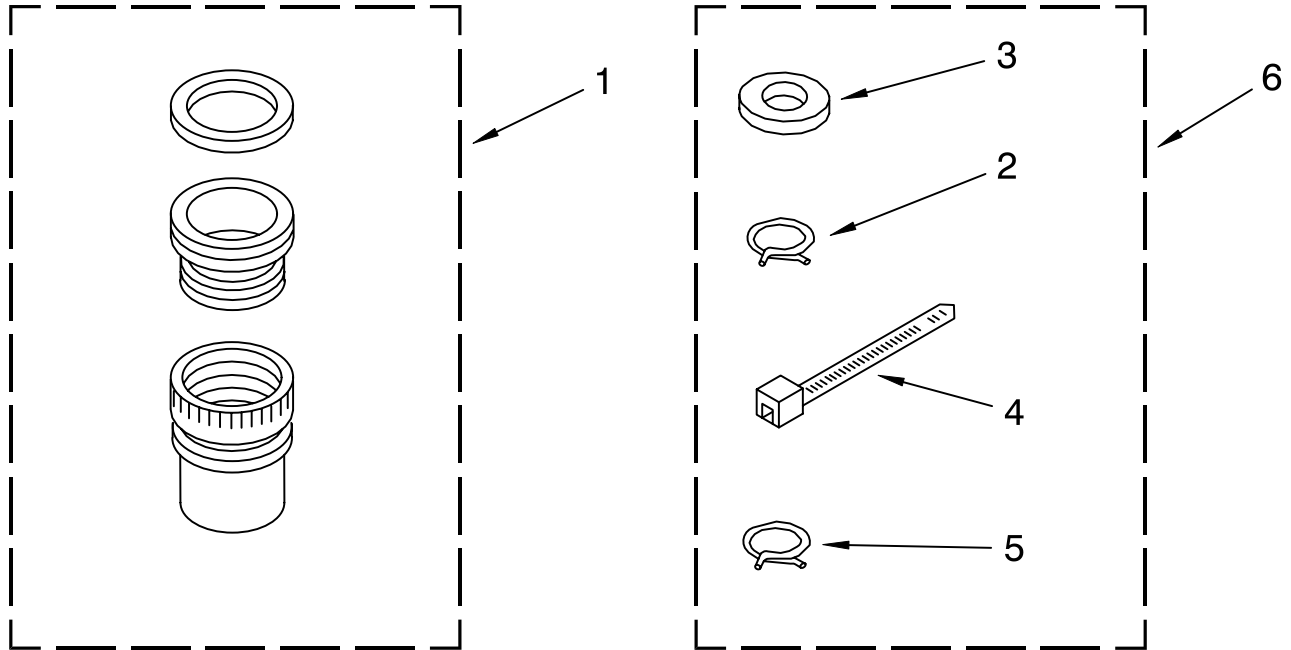

MISCELLANEOUS PARTS

For Model: LCE4332PQ0

(White)

Illus. No.	Part No.	DESCRIPTION

1	3374592	Adapter, Faucet
2	356138	Clamp, Hose
3	16123	Washer
4	3429563	Cable Tie
5	661581	Clamp, Hose
6	3428855	Miscellaneous Parts Bag

Miscellaneous parts must be ordered separately.