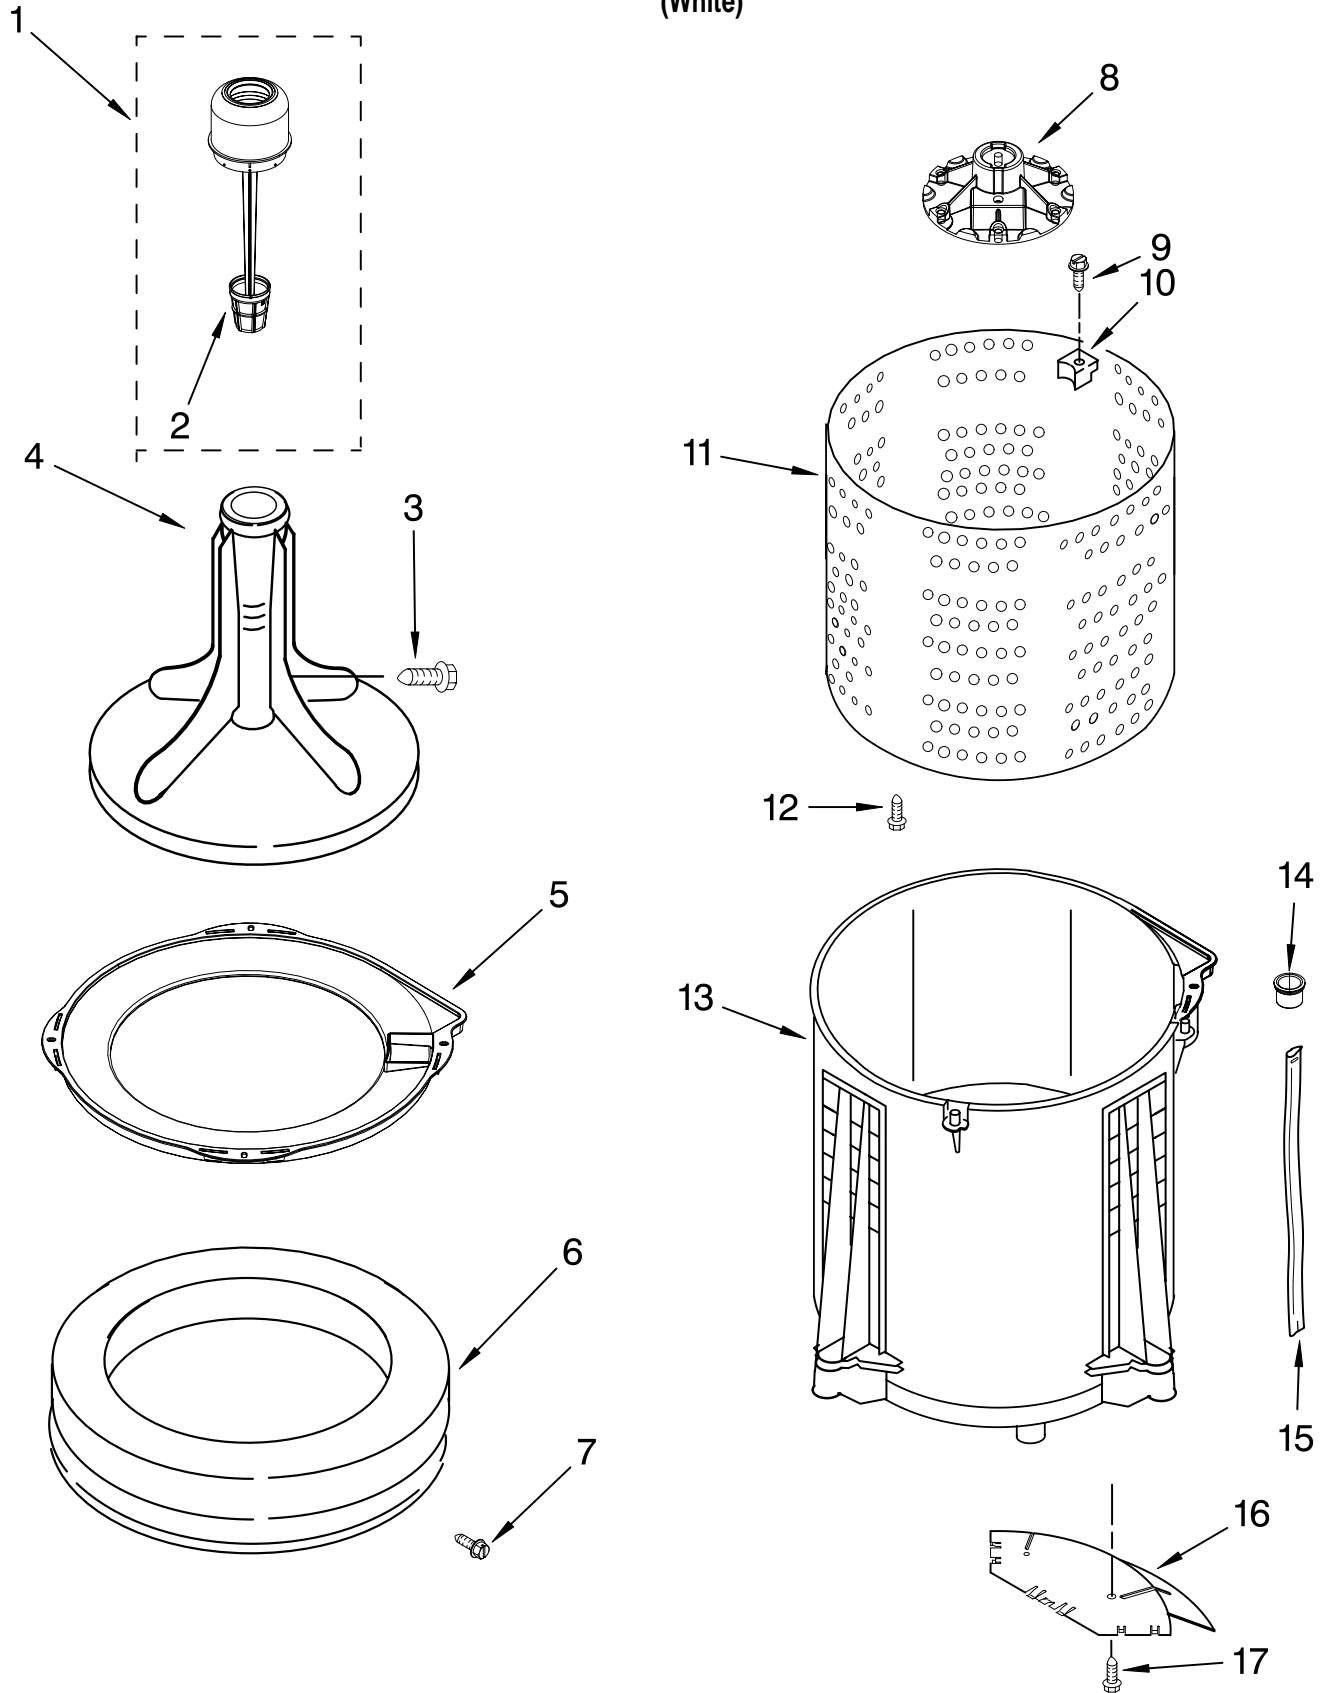

AGITATOR, BASKET AND TUB PARTS

For Model: LCE4332PQ0

(White)

AGITATOR, BASKET AND TUB PARTS

For Model: LCE4332PQ0

(White)

Illus. No.	Part No.	DESCRIPTION
1	326018423	Fabric Softener Dispenser Assembly
2	8182228	Filter, Lint
3	8182296	Screw, Agitator
4	8182227	Agitator
5	326000116	Tub Ring
6	8182229	Balance Ring
7	8182298	Screw (4)
8	8182302	Hub, Drive
9	8182301	Screw
10	8182303	Saddle Block
11	8182230	Basket
12	8182300	Screw (6)
13	326033908	Tub
14	326036378	Sleeve, Tub Overflow
15	326036377	Bag, Tub Overflow
16	326033906	Shield, Tub/Motor
17	8182292	Screw (3)