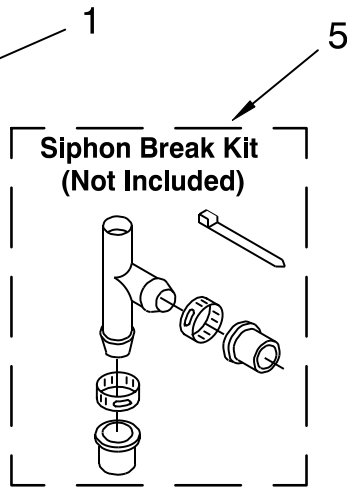

# AGITATOR, BASKET AND TUB PARTS

For Model: LCE4332PQ0

(White)

<b>Illus. No.</b>	<b>Part No.</b>	<b>DESCRIPTION</b>
1	326018423	Fabric Softener Dispenser Assembly
2	8182228	Filter, Lint
3	8182296	Screw, Agitator
4	8182227	Agitator
5	326000116	Tub Ring
6	8182229	Balance Ring
7	8182298	Screw (4)
8	8182302	Hub, Drive
9	8182301	Screw
10	8182303	Saddle Block
11	8182230	Basket
12	8182300	Screw (6)
13	326033908	Tub
14	326036378	Sleeve, Tub Overflow
15	326036377	Bag, Tub Overflow
16	326033906	Shield, Tub/Motor
17	8182292	Screw (3)

# TRANSMISSION, MOTOR AND PUMP PARTS

For Model: LCE4332PQ0

(White)

Illus. No.	Part No.	DESCRIPTION
1	326042225	Gearcase & Tub Support Asm
2	326042919	Motor Plate & Bearing Assembly
3	326016091	Screw, Tub Support (5)
4	326042226	Brake Actuator
5	8182292	Screw, Brake Actuator (2)
6	326038821	Brake Band Asm
7	326016785	Support, Brake Band
8	326032990	Capacitor
9	326036955	Clamp, Capacitor
10	8182295	Screw
11	326044509	Spring, Brake
12	8182299	Screw, Gearcase to Motor Plate (4)
13	8182268	Clip
14	8182269	Spring, Splutch
15	8182263	Slider, Splutch
16	8182265	Cam Ring, Splutch
17	8182266	Cam, Splutch
18	8182264	Pulley, Splutch
19	8182226	Drive Belt
20	8182297	Nut
21	326044746	Shield, Pulley
22	8182295	Screw (2)
23	8182304	Bolt, Motor Mounting (2)
24	326020253	Nut
25	326032993	Motor, Main Drive
26	8182305	Washer
27	8182281	Pulley, Motor
28	326033905	Shield, Motor
29	326031815	Clamp, Hose
30	326036549	Hose, Pump to Tub
31	326031821	Seal, Pump to Tub
32	326032991	Pump (Complete)
33	326029005	Screw, Pump (3)

# WATER SYSTEM PARTS

For Model: LCE4332PQ0

(White)

WS400

Illus. No.	Part No.	DESCRIPTION
1	285442	Connector Kit, Plastic Drain Hose
2	285321	Sleeve Kit, (Contains 2 Sleeves)
3	370447	Clamp, Hose
4	16272	Connector, Straight
5	285320	Siphon Break Kit (Not Included)
6	65349	Clamp, Hose
7	367031	Drain Protector (Not Included)