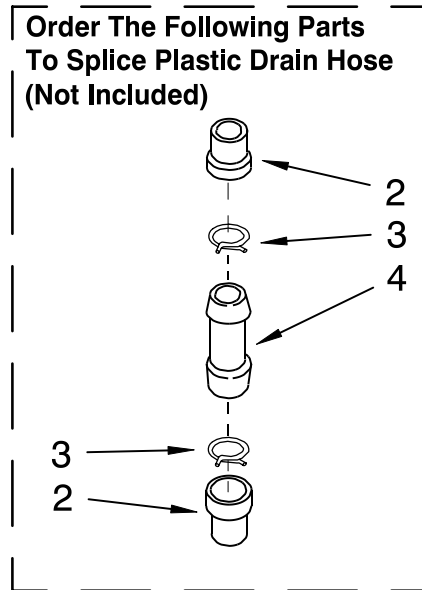

WATER SYSTEM PARTS

For Model: LCE4332PQ0

(White)

WS400

Illus. No.	Part No.	DESCRIPTION
1	285442	Connector Kit, Plastic Drain Hose
2	285321	Sleeve Kit, (Contains 2 Sleeves)
3	370447	Clamp, Hose
4	16272	Connector, Straight
5	285320	Siphon Break Kit (Not Included)
6	65349	Clamp, Hose
7	367031	Drain Protector (Not Included)