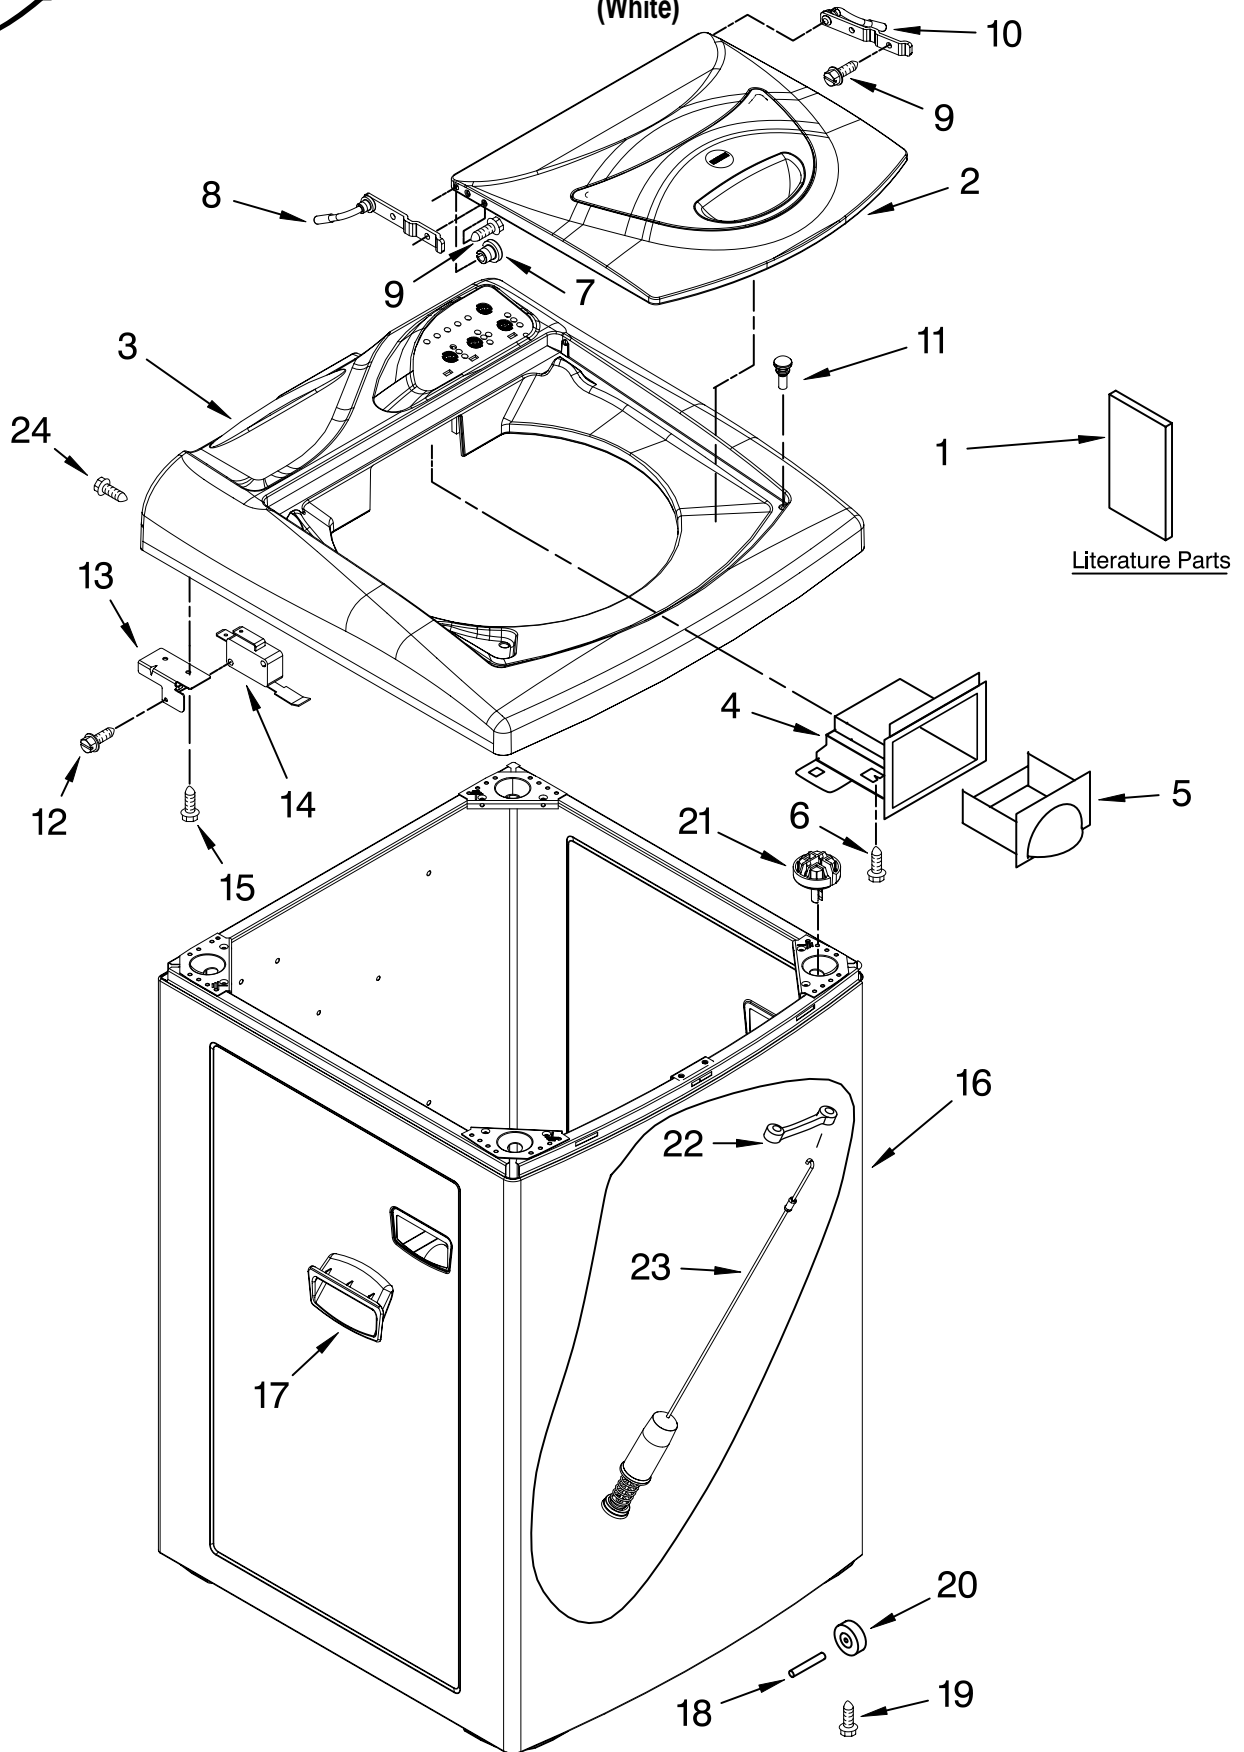

# TOP AND CABINET PARTS

For Model: LCE4332PQ0  
(White)

COMPACT AUTOMATIC  
WASHER

# TOP AND CABINET PARTS

For Model: LCE4332PQ0

(White)

<b>Illus. No.</b>	<b>Part No.</b>	<b>DESCRIPTION</b>
1		Literature Parts
	326035915	Use & Care Guide
	3260385893	Wiring Diagram & Tech Sheet Asm
2	326040947	Lid
3	326040944	Top
4	326033918	Housing, Dispenser
5	326040949	Drawer, Dispenser
6	8182293	Screw (2)
7	326034817	Bearing, Hinge
8	326038394	Hinge, Lid (LH)
9	326035414	Screw, Lid Hinge (4)
10	326037103	Hinge, Lid (RH)
11	326034790	Bumper
12	8182294	Screw
13	326036494	Bracket, Lid Switch
14	326033879	Switch, Lid
15	326041720	Screw (2)
16	326040942	Cabinet (Includes # 17)
17	326033911	Handle, Cabinet
18	326033978	Shaft, Wheel (4)
19	8182295	Screw (4)
20	326033979	Wheel (4)
21	326021005	Ball, Suspension
22	326000047	Strap, Snubber
23	326025313	Rod, Suspension (4)
24	326016638	Screw, Top to Cabinet (2)

# CONTROLS AND REAR PANEL PARTS

For Model: LCE4332PQ0

(White)

# CONTROLS AND REAR PANEL PARTS

For Model: LCE4332PQ0

(White)

<b>Illus. No.</b>	<b>Part No.</b>	<b>DESCRIPTION</b>
1	326032994	Inlet Valve (Hot)
2	326032997	Inlet Valve (Cold)
3	326033919	Seal, Inlet Valve (2)
4	326018823	Screw (2)
5	326027101	Bracket, Inlet Valve
6	326033923	Overlay
7	326034590	Interface Board
8	326032998	Control, Electronic
9	326041720	Screw (6)
10	326034589	Switch, Water Level
11	326013200	Hose, Pressure Switch
12	326034866	Shield, Controls
13	8182293	Screw (2)
14	326034862	Bracket, Hose Storage
15	326034647	Connector, Drain Hose
16	326037973	Hose Coupler Assembly
17	326037688	Washer
18	326038497	Clamp, Hose
19	326039406	Power Cord Asm (Includes # 10)
20	326032995	Harness, Wiring (Main)