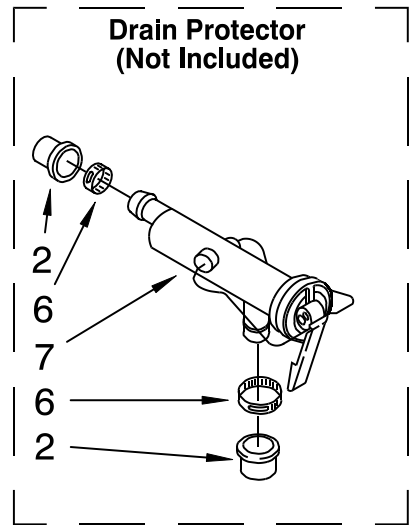

WATER SYSTEM PARTS

For Model: LCE4332PQ0

(White)

WS400

Illus. No.	Part No.	DESCRIPTION
1	285442	Connector Kit, Plastic Drain Hose
2	285321	Sleeve Kit, (Contains 2 Sleeves)
3	370447	Clamp, Hose
4	16272	Connector, Straight
5	285320	Siphon Break Kit (Not Included)
6	65349	Clamp, Hose
7	367031	Drain Protector (Not Included)