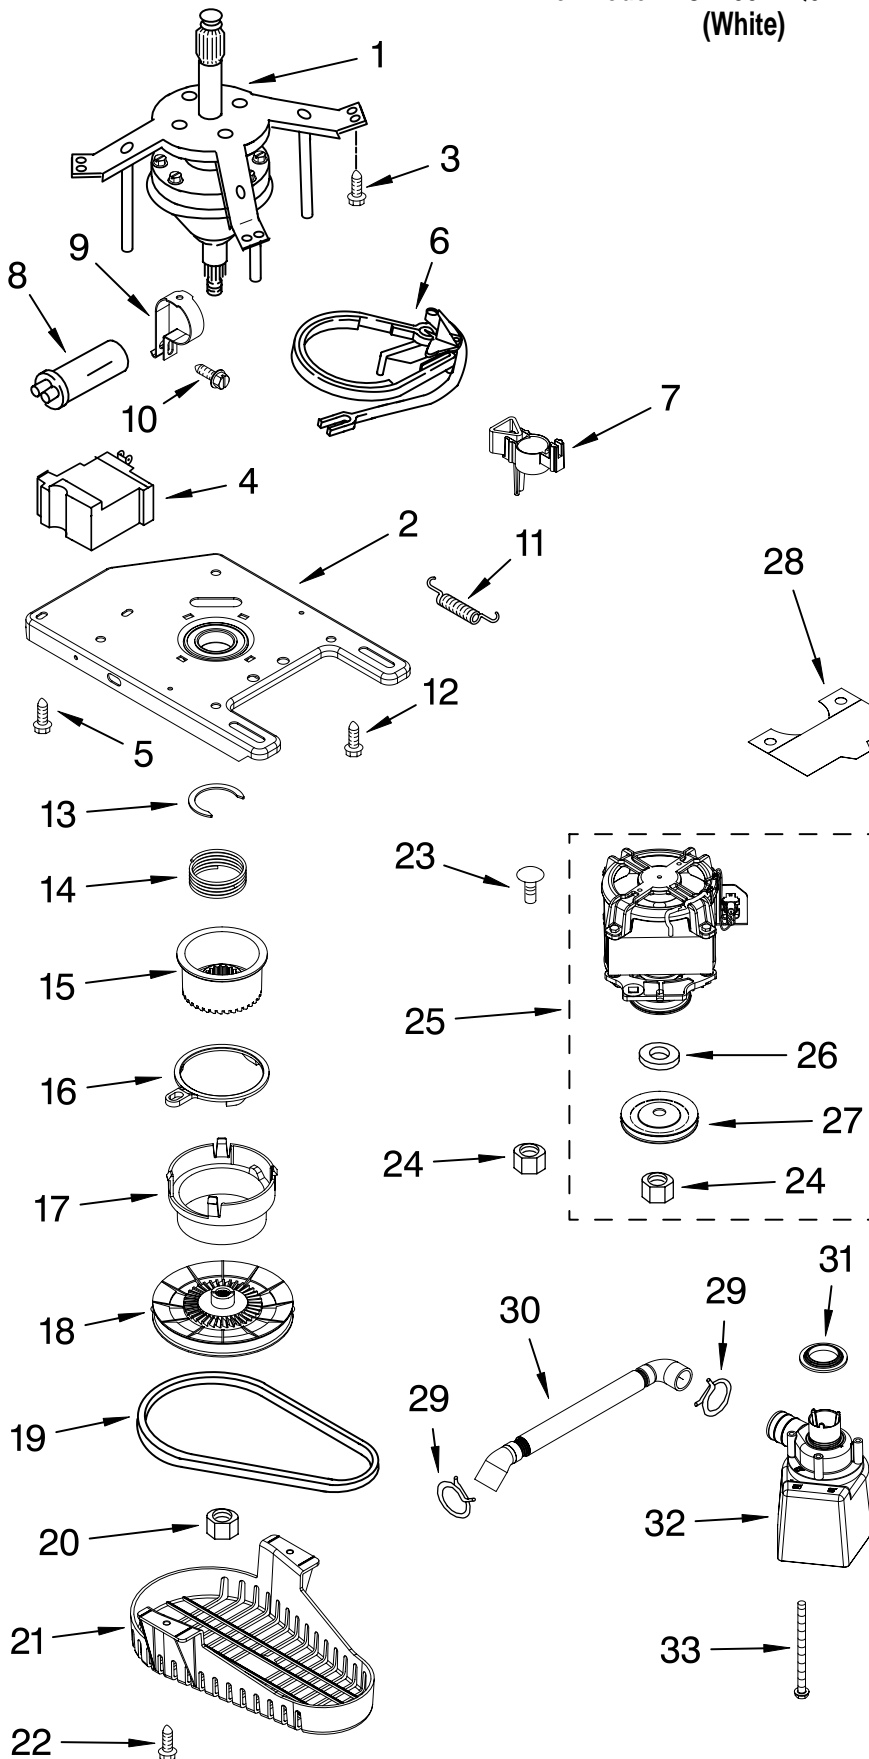

# AGITATOR, BASKET AND TUB PARTS

For Model: LCE4332PQ0

(White)

<b>Illus. No.</b>	<b>Part No.</b>	<b>DESCRIPTION</b>
1	326018423	Fabric Softener Dispenser Assembly
2	8182228	Filter, Lint
3	8182296	Screw, Agitator
4	8182227	Agitator
5	326000116	Tub Ring
6	8182229	Balance Ring
7	8182298	Screw (4)
8	8182302	Hub, Drive
9	8182301	Screw
10	8182303	Saddle Block
11	8182230	Basket
12	8182300	Screw (6)
13	326033908	Tub
14	326036378	Sleeve, Tub Overflow
15	326036377	Bag, Tub Overflow
16	326033906	Shield, Tub/Motor
17	8182292	Screw (3)

# TRANSMISSION, MOTOR AND PUMP PARTS

For Model: LCE4332PQ0

(White)

Illus. No.	Part No.	DESCRIPTION
1	326042225	Gearcase & Tub Support Asm
2	326042919	Motor Plate & Bearing Assembly
3	326016091	Screw, Tub Support (5)
4	326042226	Brake Actuator
5	8182292	Screw, Brake Actuator (2)
6	326038821	Brake Band Asm
7	326016785	Support, Brake Band
8	326032990	Capacitor
9	326036955	Clamp, Capacitor
10	8182295	Screw
11	326044509	Spring, Brake
12	8182299	Screw, Gearcase to Motor Plate (4)
13	8182268	Clip
14	8182269	Spring, Splutch
15	8182263	Slider, Splutch
16	8182265	Cam Ring, Splutch
17	8182266	Cam, Splutch
18	8182264	Pulley, Splutch
19	8182226	Drive Belt
20	8182297	Nut
21	326044746	Shield, Pulley
22	8182295	Screw (2)
23	8182304	Bolt, Motor Mounting (2)
24	326020253	Nut
25	326032993	Motor, Main Drive
26	8182305	Washer
27	8182281	Pulley, Motor
28	326033905	Shield, Motor
29	326031815	Clamp, Hose
30	326036549	Hose, Pump to Tub
31	326031821	Seal, Pump to Tub
32	326032991	Pump (Complete)
33	326029005	Screw, Pump (3)