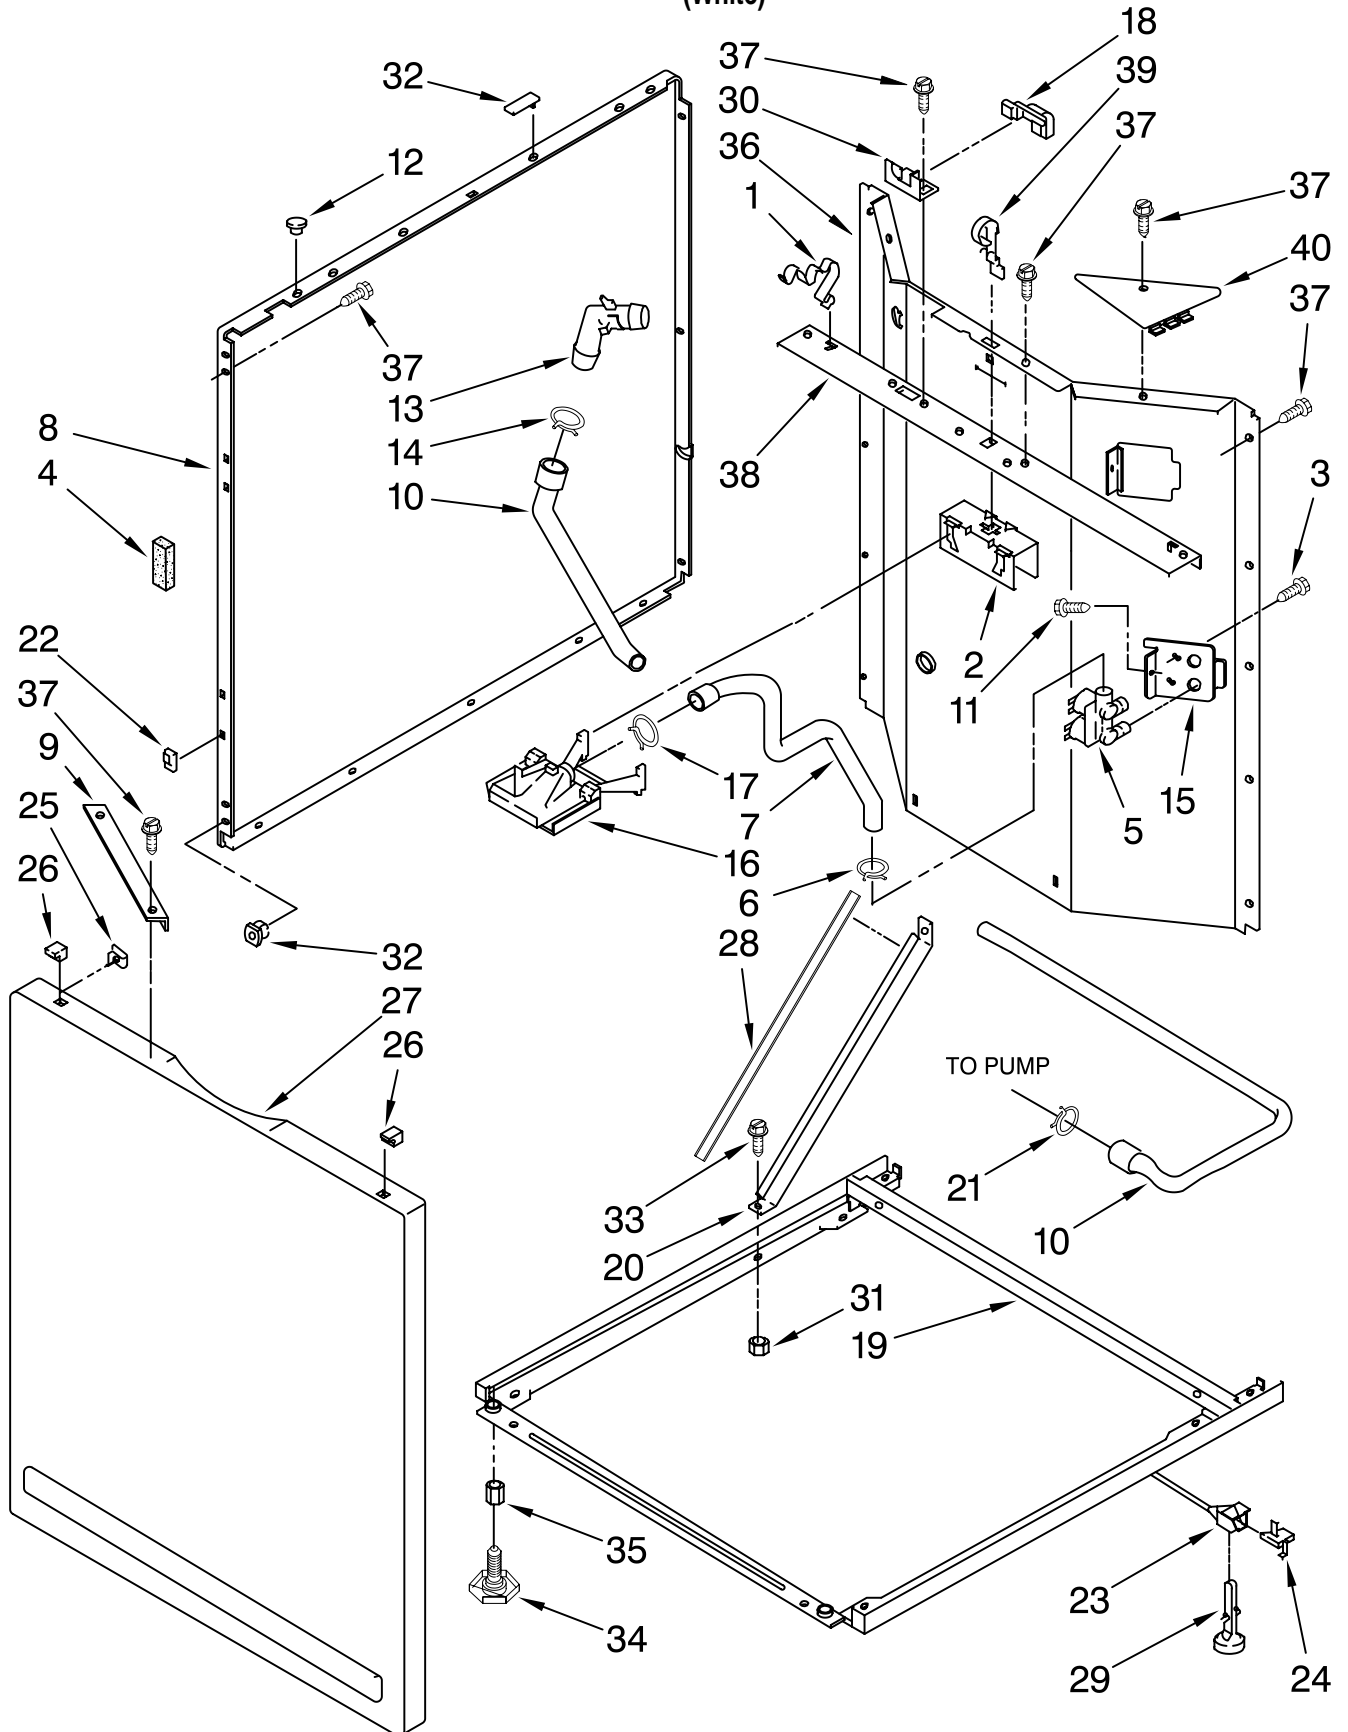

WASHER CABINET PARTS

For Model: MET3800TW2

(White)

FOR ORDERING INFORMATION REFER TO PARTS PRICE LIST

WASHER CABINET PARTS

For Model: MET3800TW2

(White)

Illus. No.	Part No.	DESCRIPTION	Illus. No.	Part No.	DESCRIPTION	Illus. No.	Part No.	DESCRIPTION
1	3349770	Clip, Spring Top (2)	11	9740848	Screw, 8-18 x 1/2	27	3349499	Panel, Front
2	3349768	Bracket, Vacuum	12	660975	Plug, Top To Cabinet (2)	28	303294	Edge, Protector
3	62863	Screw, Mixing Valve Mounting	13	8557915	Connector, Hose	29	358594	Foot, Rear (2)
4	3350013	Foam	14	356138	Clamp, Hose	30	3350144	Bracket, Lid Switch
5	3979349	Valve, Water Mixing	15	3349673	Bracket, Valve	31	8533952	Nut, Hex (2)
6	370451	Clamp, Hose	16	387606	Thermister, Inlet	32	352292	Nut, Push-In (2)
7	8521954	Hose, Water Inlet (Vacuum Break To Mixing Valve)	17	371503	Clamp, Hose	33	3400300	Screw, 5/16-18 x 1/2
8	3349455	Panel, Side (2) (Same Panel Used On Left And Right Side)	18	3350145	Shield, Lid Switch	34	389102	Foot, Front (2)
9	3350745	Brace, Front Panel	19	3402724	Base, Cabinet	35	3400917	Nut, Jam (2)
10	3353841	Hose, Drain	20	3388857	Bracket, Base	36	3349493	Panel, Rear (Washer)
			21	371507	Clamp, Hose	37	343641	Screw, 10-16 x 1/2
			22	3394083	Clip, Front Panel (2)	38	3349697	Rail, Back Top
			23	3349311	Link, Leveling	39	3350135	Spring, Lever Bracket
			24	359364	Clip, Leveling Mechanism (2)	40	3390608	Shield, Corner Right Rear
			25	98234	Clip, Ground			
			26	345670	Lock, Top (2)			

FOR ORDERING INFORMATION REFER TO PARTS PRICE LIST