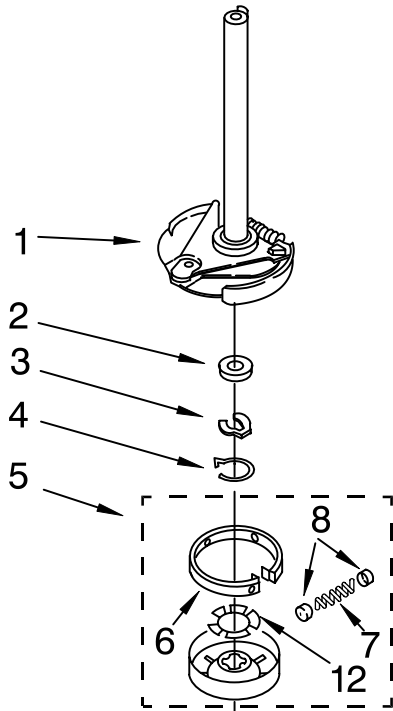

BRAKE, CLUTCH, GEARCASE, MOTOR AND PUMP PARTS

For Model: MET3800TW2

(White)

Illus. No.	Part No.	DESCRIPTION
1	388951	Brake And Drive Tube (Complete) (Refer To Page 18 For Further Breakdown)
2	63292	Washer, Spin Tube Thrust
3	62697	Ring, Spin Tube Support
4	63283	Ring, Retainer
5	3951311	Clutch (Complete)
6	3951308	Band And Lining (Includes Illus. 7 & 8)
7	3946792	Spring & Damper Assembly
8	62646	Cap, Clutch Spring (2)
9	8532118	Gearcase (Complete)(Refer To Page 17 For Further Breakdown)
10	3357334	Screw, 5/16-24 x 5/8

Illus. No.	Part No.	DESCRIPTION
11	62611	Plate, Motor Mount To Gearcase
12	3355454	Clip, Anti-Rattle
13	3364003	Coupling, Motor & Isolating
14	661600	Motor, Main Drive
15	8572717	Capacitor, Motor Start
16	8316060	Shield, Motor
17	62863	Screw, 10-16 x 3/8
18	3363892	Pump, Complete
19	8546127	Retainer, Pump
20	62850	Switch, Main Drive Motor
21	62691	Grommet, Motor (4)
22	W10086010	Retainer, Motor (2)
23	3362089	Shield, Tub To Motor
24	3387485	Screw, 10-16 x 5/8
25	3949496	Clamp, Capacitor