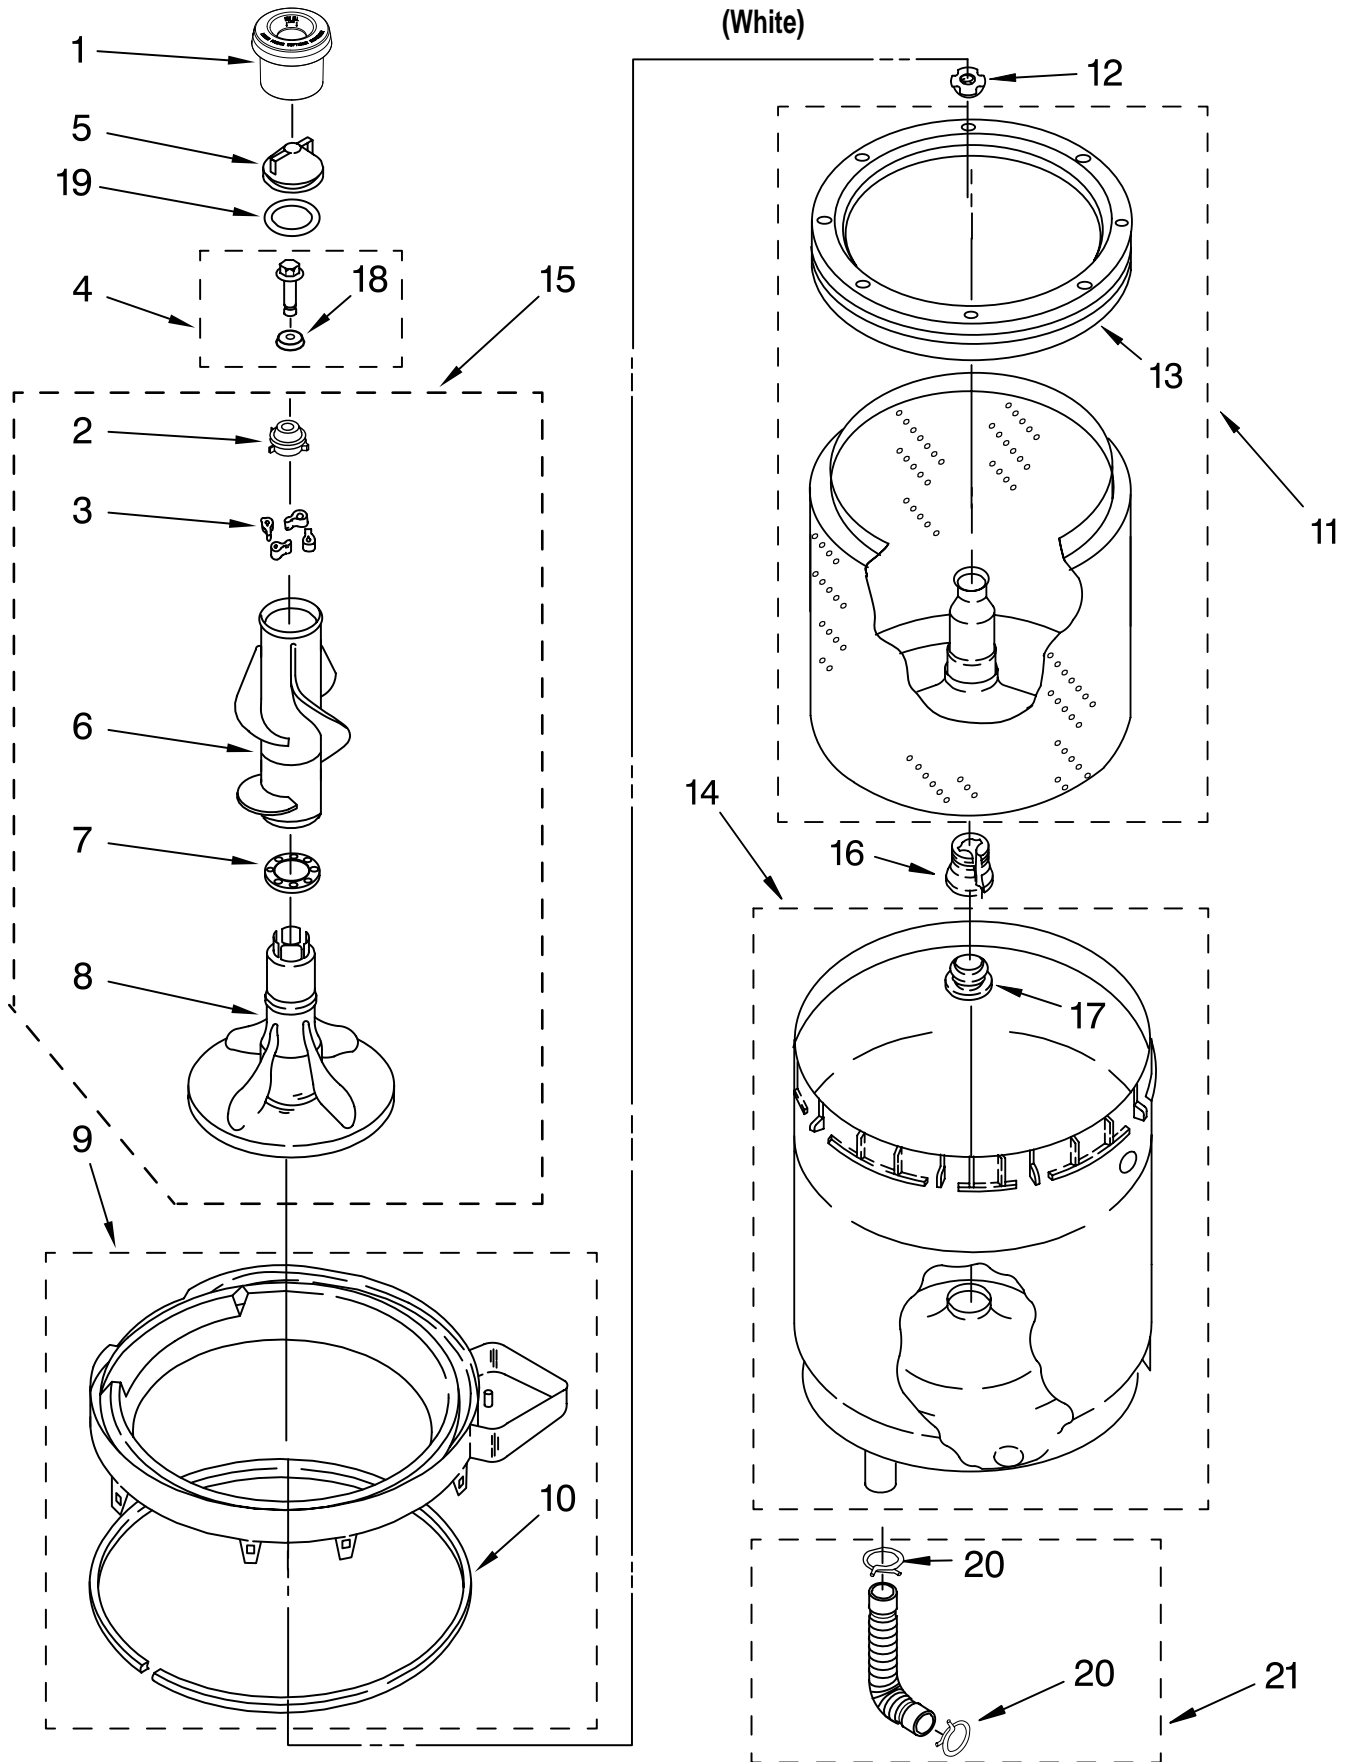

AGITATOR, BASKET AND TUB PARTS

For Model: MET3800TW2

(White)

FOR ORDERING INFORMATION REFER TO PARTS PRICE LIST

AGITATOR, BASKET AND TUB PARTS

For Model: MET3800TW2

(White)

Illus. No.	Part No.	DESCRIPTION
1	3350834	Dispenser, Assembly
2	3947410	Cam Driven
3	3366877	Dog, Agitator (4)
4	358237	Screw & Washer
5	387094	Cap, Barrier
6	3349610	Mover, Agitator Clutch
7	3351014	Spacer, Thrust
8	3349578	Agitator
9	8528150	Tub Ring
10	3976308	Gasket, Tub Ring
11	3352234	Basket
12	21366	Nut, Spanner
13	387240	Ring, Balance
14	3349292	Tub
15	3349743	Agitator, (Complete)
16	389140	Block, Drive
17	383727	Gasket, Centerpost
18	3949550	Washer
19	W10072840	Seal, Inner Cap
20	3363366	Clamp, Hose (2)
21	3951449	Hose & Clamp Assembly

FOR ORDERING INFORMATION REFER TO PARTS PRICE LIST