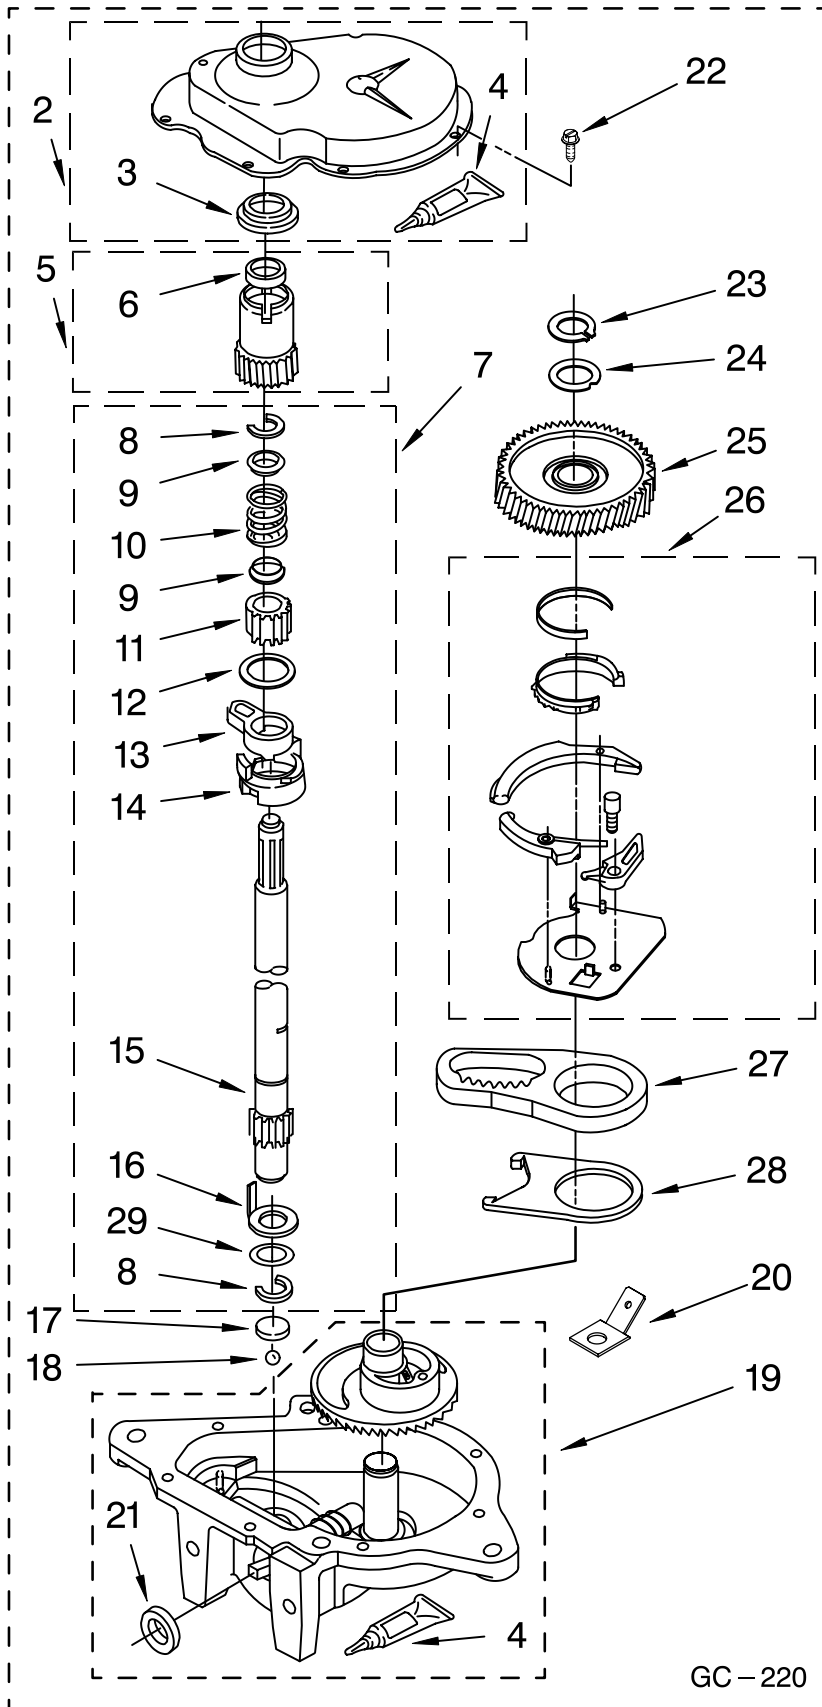

GEARCASE PARTS

For Model: MET3800TW2

(White)

Illus. No.	Part No.	DESCRIPTION
1	8532118	Gearcase (Complete)
2	285202	Cover, Gearcase
3	3349985	Seal, Gearcase Cover
4	285195	Sealer, Gasket (.20 Fl. Oz.) (6 ml)
5	63320	Pinion, Spin (Includes Illus. 25)
6	356427	Seal, Spin Pinion
7	389387	Shaft, Agitator (Complete)
8	90369	Ring, Retaining (2)
9	62677	Retainer, Spring (2)
10	62676	Spring, Agitate
11	63273	Gear, Agitate (Includes 15 & 29)
12	62619	Washer, Agitate Gear
13	62580	Cam Follower (Includes 14)
14	62581	Cam, Agitate (Includes 13)
15	285509	Shaft, Agitator (Includes 11 & 29)
16	62618	Washer, Cam Thrust
17	16018	Bearing, Thrust (Includes 18)
18	85529	Ball, Bearing (Includes 17)
19	389230	Bottom and Pinion, Gearcase
20	3949116	Block Tab, Terminal
21	285352	Seal, Thrust Plug
22	3351614	Screw, Gearcase Cover Mounting (8) (10-24 x 3/8)
23	3362552	Ring, Retaining
24	285735	Washer Kit, Thrust
25	62570	Gear, Spin
26	388253	Neutral Assembly
27	3349296	Rack, Connecting
28	62621	Actuator, Shift
29	388815	Washer, Intermediate

GC-220

FOR ORDERING INFORMATION REFER TO PARTS PRICE LIST