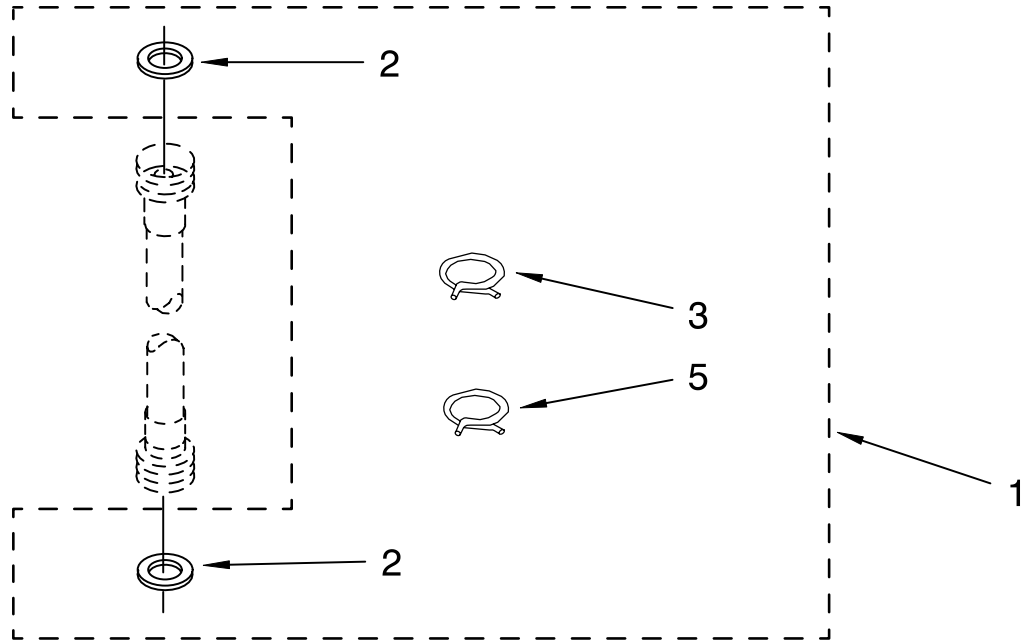

MISCELLANEOUS PARTS

For Model: MET3800TW2

(White)

Illus. No.	Part No.	DESCRIPTION
1	W10112404	Miscellaneous Parts Bag
2	16123	Washer, Inlet Hose
3	356138	Clamp, Hose
5	3357331	Clamp, Hose (Upper Drain)