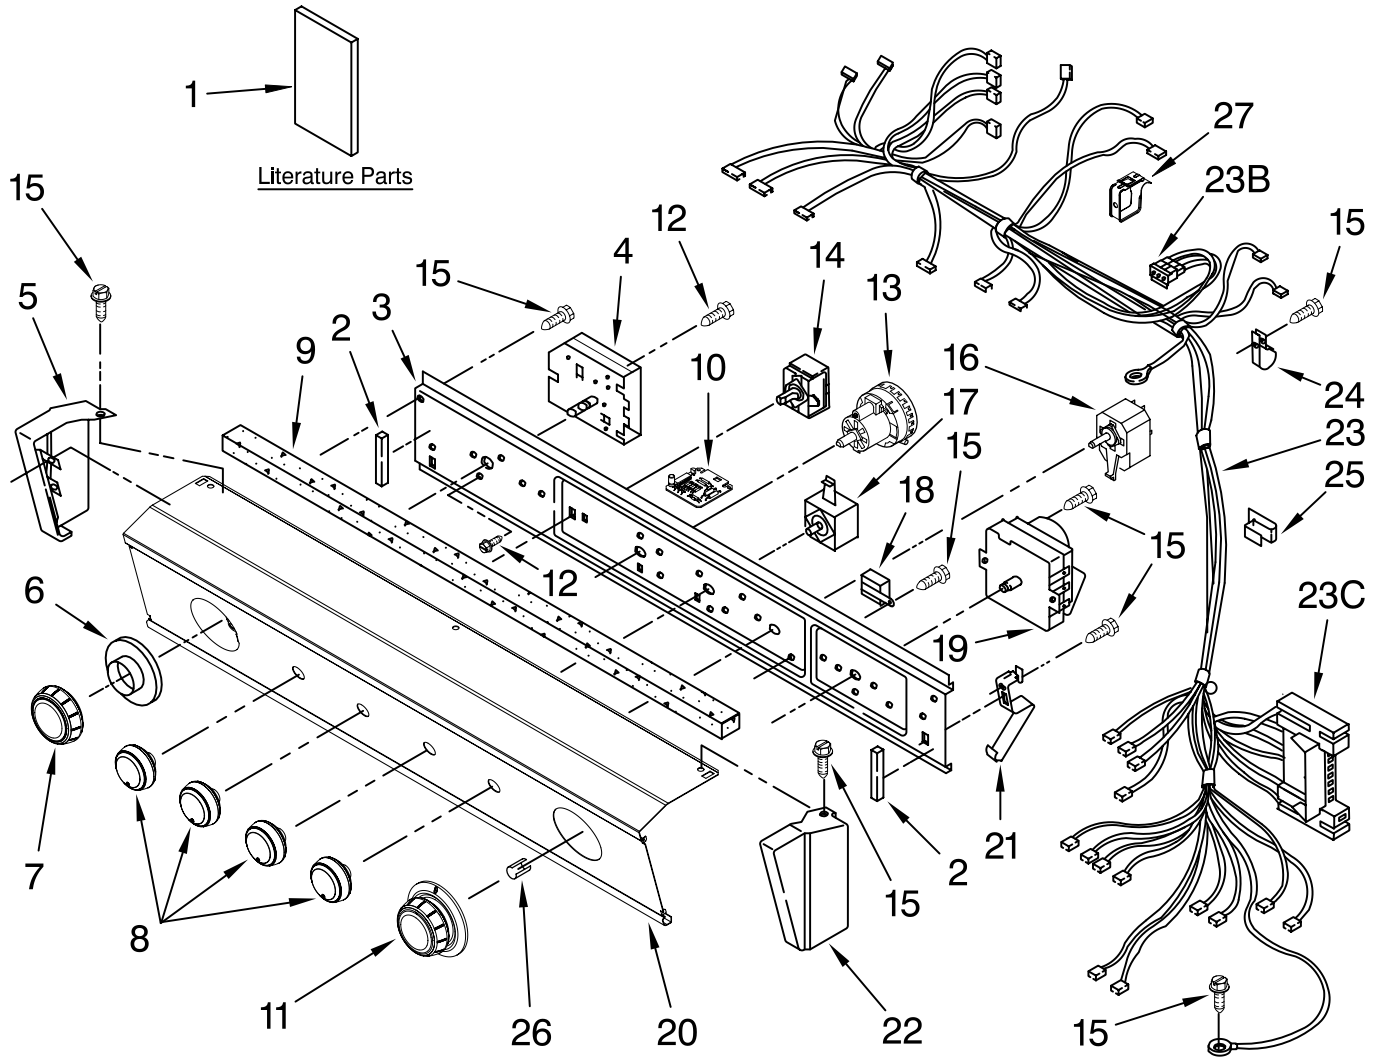

WASHER/DRYER CONTROL PANEL PARTS

WASHER/DRYER
LAUNDRY SYSTEM

For Model: MET3800TW2
(White)

Illus. No.	Part No.	DESCRIPTION
1	W10222378	Literature Parts Installation Instructions
	W10196552	Use & Care Guide Sheet,
	W10117755	Cycle Feature
	W10114285	Wire Diagram
2	3390688	Spacer Foam Pad (2)
3	8528583	Bracket, Control (Includes Illus. 2)
4	W10124193	Timer, Washer
5	3389464	Endcap (LH)
6	W10112571	Dial, (Washer)

Illus. No.	Part No.	DESCRIPTION
7	W10110033	Knob, Timer (Washer)
8	W10110035	Knob, Control (4)
9	8521965	Gasket, Console
10	8558178	Control, C-Version
11	W10110036	Knob, Timer (Dryer)
12	3400808	Screw, 10-32 x 5/16
13	W10112533	Switch, Pressure
14	W10114118	Switch, Temperature
15	90767	Screw, 8-18 x 3/8
16	W10117655	Switch, Push-To-Start

FOR ORDERING INFORMATION REFER TO PARTS PRICE LIST

DRYER FRONT PANEL AND DOOR PARTS

For Model: MET3800TW2

(White)

Illus. No.	Part No.	DESCRIPTION	Illus. No.	Part No.	DESCRIPTION	Illus. No.	Part No.	DESCRIPTION
1	3389249	Nut, Push (4)	8	3388229	Retainer, Toe Panel (2)	13	3393008	Screw, 10-16 x 1/2
2	3391902	Switch, Door	9	3387242	Bearing & Seal	14	3392538	Catch, Door
3	98234	Clip, Ground	10	694091	Screw, 8-18 x 3/8	15	W10116360	Handle, Door
4	3392547	Panel, Front	11	696144	Strike, Panel	16	3390902	Clip, Door Hinge (2)
5	3390735	Seal, Door	12	697773	Screw, Door Switch Mounting (2)	17	3388958	Panel, Toe
6	3392563	Door, Rear				18	342055	Screw, 8-18 x 1/2
7	3387872	Door, Front	13	3393008	Screw, 10-16 x 1/2	19	3389247	Hinge & Pin, Door (2)