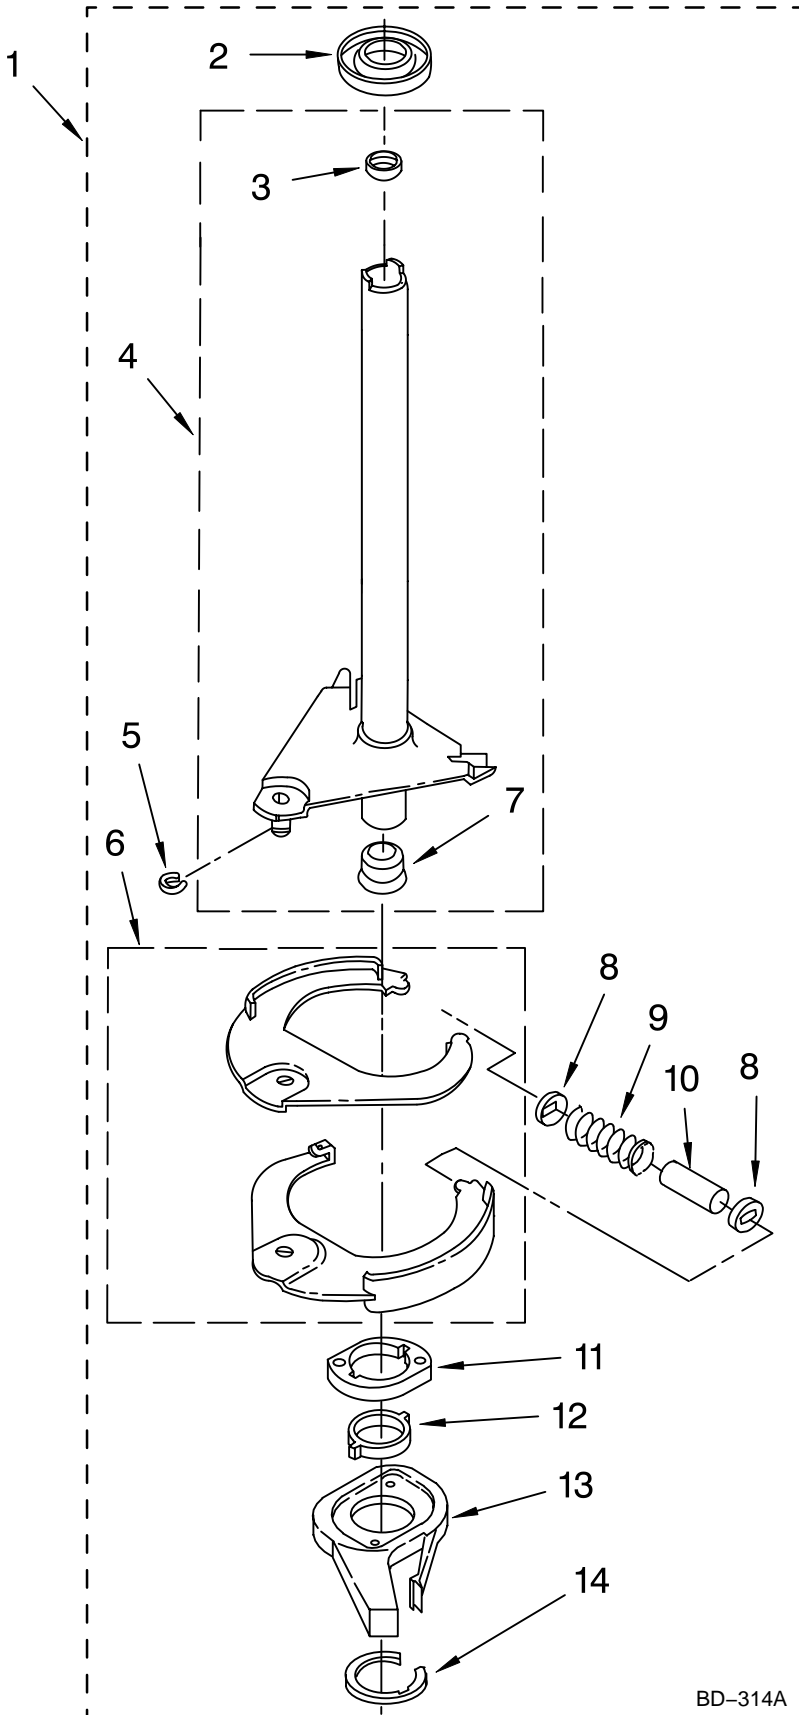

BRAKE AND DRIVE TUBE PARTS

For Model: MET3800TW2

(White)

Illus. No.	Part No.	DESCRIPTION
1	388951	Brake And Drive Tube (Complete)
2	62658	Ring, Thrust
3	356427	Seal, Drive Tube
4	64027	Tube, Basket Drive (Includes Illus. 3, 4, 5 & 9)
5	64035	Ring, Retaining
6	64232	Shoe, Brake (2)
7	62703	"T" Bearing, Spin Tube
8	3353956	Cap, Brake Spring (2)
9	62647	Spring, Brake
10	3355360	Sleeve, Brake Spring
11	661516	Cam, Brake Release
12	63022	Sleeve, Cam
13	64194	Driver, Brake Cam
14	90368	Ring, Retaining

FOLLOWING PARTS NOT ILLUSTRATED

285208 Lubricant
(Use Only In Brake Shoe Assembly On Roller & Pin)

FOR ORDERING INFORMATION REFER TO PARTS PRICE LIST