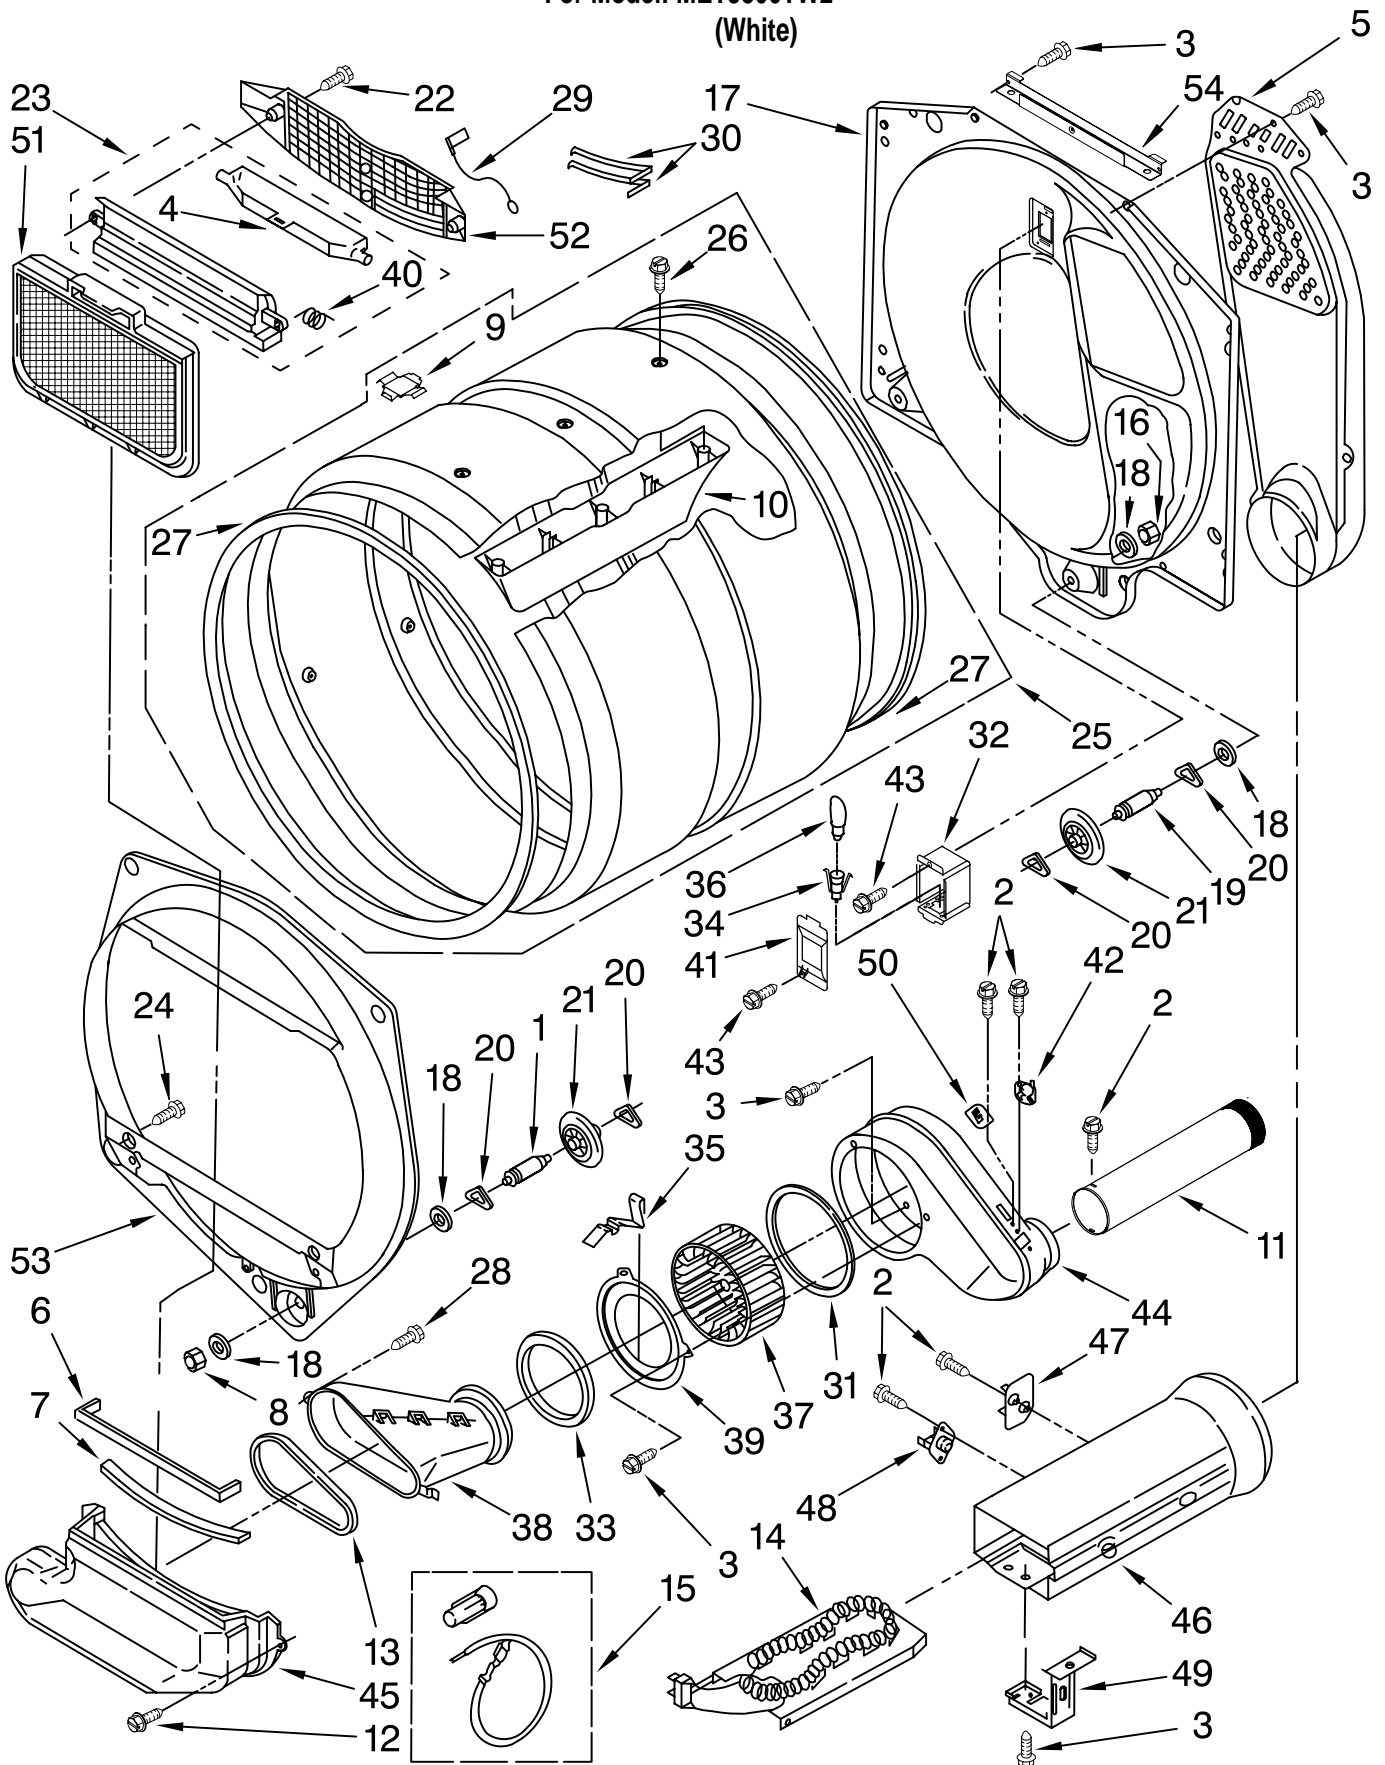

DRYER BULKHEAD PARTS

For Model: MET3800TW2

(White)

FOR ORDERING INFORMATION REFER TO PARTS PRICE LIST

DRYER BULKHEAD PARTS

For Model: MET3800TW2

(White)

Illus. No.	Part No.	DESCRIPTION	Illus. No.	Part No.	DESCRIPTION	Illus. No.	Part No.	DESCRIPTION
1	8575324	Shaft, Roller	19	8575325	Shaft, L.H. Thread	39	697366	Plate, Blower
2	90767	Screw, 8-18 x 3/8	20	690997	Tri- Ring	40	3394986	Spring, Lint
3	343641	Screw, 10-16 x 1/2	21	8536973	Support, Roller			Screen Door
4	3394984	Door, Lint Screen	22	3357011	Screw, 10-16 x 1/2	41	3402841	Lens, Drum Light
5	697354	Air Duct Assembly	23	3394985	Housing, Outlet	42	3387134	Thermostat, Internal-Bias
6	697813	Seal, Outlet Housing	24	695240	Screw, 8-18 x 1/2	43	487909	Screw, 8-15 x 1/2
7	3391906	Seal, Lint Duct	25	3389448	Assembly, Drum	44	8544363	Housing, Blower
8	3934666	Nut (2)	26	W10219342	Screw, 8-16 x 1/2	45	3388909	Lint Duct Assembly (Includes Illus. 7 & 13)
9	8066086	Drum Hole Plug	27	W10166807	Seal, Drum			
10	3389449	Baffle, Drum (3)	28	3387230	Screw, 10-16 x 13/16	46	697715	Box, Heater
11	8563748	Pipe, Exhaust	29	3392258	Wire, Ground (Sensor)	47	3977394	Thermal Cutoff (Includes Illus. 48)
12	3390647	Screw, 8-18 x 1/2	30	3387223	Electrode (Sensor)			
13	3391685	Seal, Transition Duct To Lint Duct	31	697770	Seal, Cover Plate	48	3390291	Fixed, Thermostat
14	3387749	Element, Heater	32	3977373	Bracket, Light	49	3389647	Bracket, Heater Mounting
15	279457	Wire Kit (For Heater Element Wiring Harness Repair)	33	8566209	Seal, Transition Duct	50	3403607	Limiter, Thermal
16	W10001120	Nut, Hex (2)	34	W10136369	Socket Assembly	51	3389644	Screen, Lint
17	8520836	Bulkhead, Rear	35	3390935	Clip, Duct Locator	52	8299979	Grille, Outlet
18	3387459	Washer, Support	36	3406124	Bulb, Light	53	697557	Bulkhead, Front
			37	697772	Wheel, Blower	54	8571651	Bracket, Bulkhead (Upper)
			38	3389445	Duct, Transition (Includes Illus. No.33)			

FOR ORDERING INFORMATION REFER TO PARTS PRICE LIST