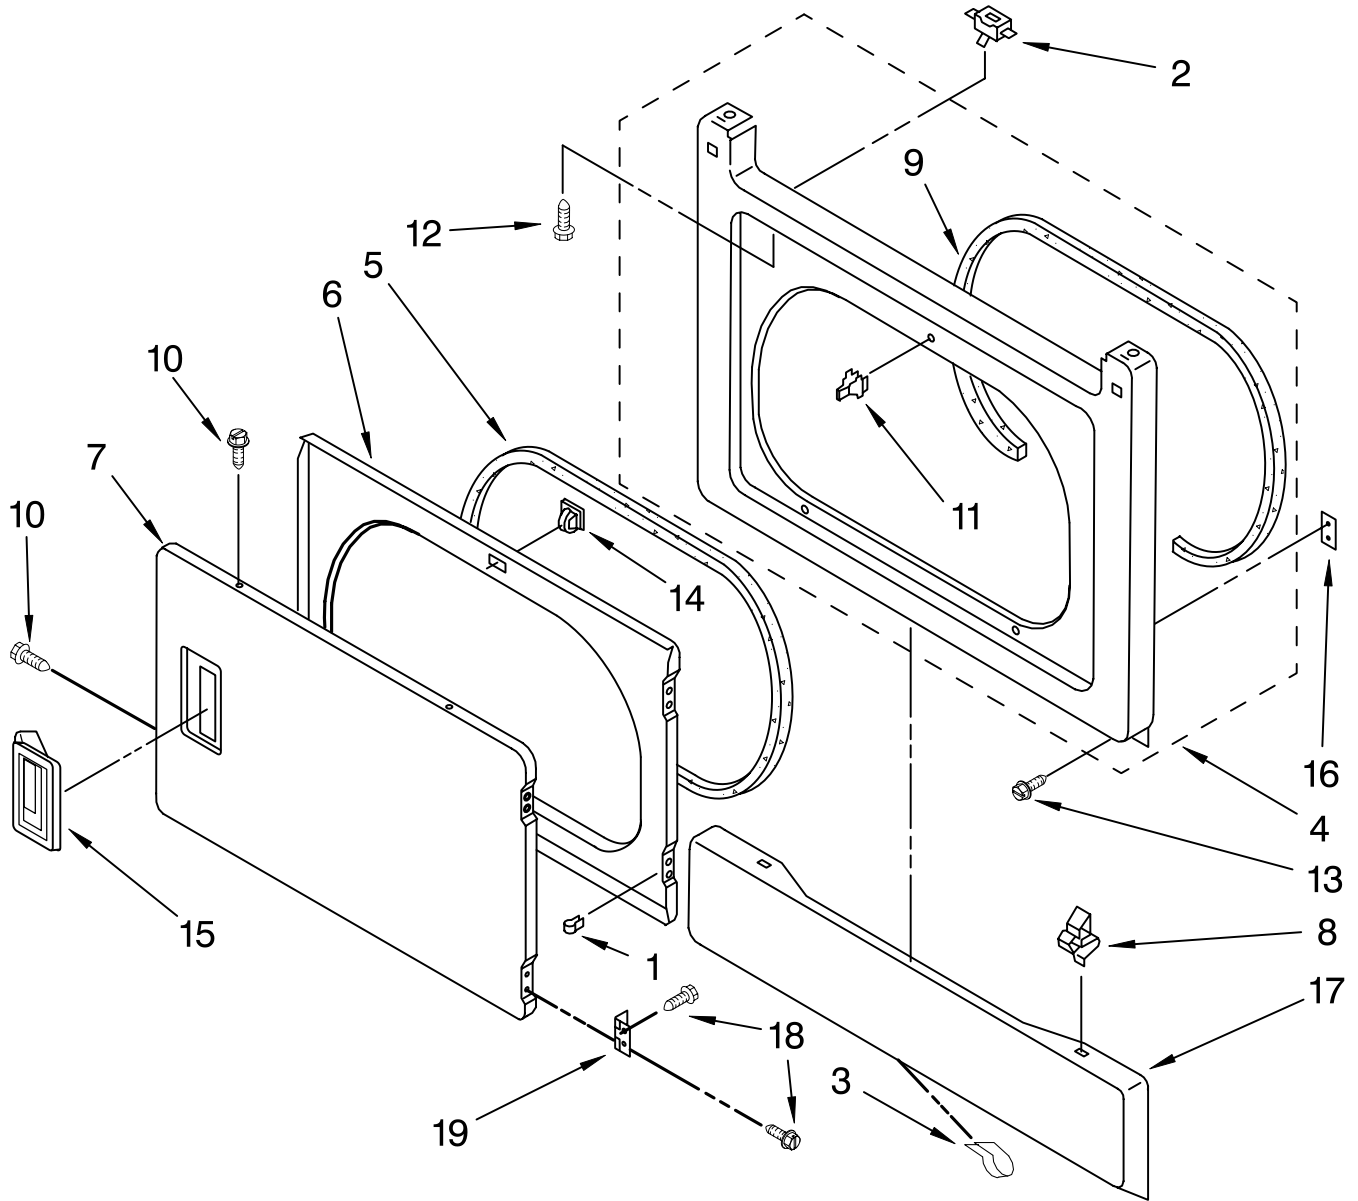

WASHER/DRYER CONTROL PANEL PARTS

WASHER/DRYER
LAUNDRY SYSTEM

For Model: MET3800TW2
(White)

Illus. No.	Part No.	DESCRIPTION
1	W10222378	Literature Parts Installation Instructions
	W10196552	Use & Care Guide Sheet,
	W10117755	Cycle Feature
	W10114285	Wire Diagram
2	3390688	Spacer Foam Pad (2)
3	8528583	Bracket, Control (Includes Illus. 2)
4	W10124193	Timer, Washer
5	3389464	Endcap (LH)
6	W10112571	Dial, (Washer)

Illus. No.	Part No.	DESCRIPTION
7	W10110033	Knob, Timer (Washer)
8	W10110035	Knob, Control (4)
9	8521965	Gasket, Console
10	8558178	Control, C-Version
11	W10110036	Knob, Timer (Dryer)
12	3400808	Screw, 10-32 x 5/16
13	W10112533	Switch, Pressure
14	W10114118	Switch, Temperature
15	90767	Screw, 8-18 x 3/8
16	W10117655	Switch, Push-To-Start

Illus. No.	Part No.	DESCRIPTION
17	3405156	Switch, Rotary
18	694419	Buzzer, Mini
19	W10113816	Timer, Dryer
20	W10124093	Panel, Control
21	3389453	Bracket, Hinge (2)
22	3389456	End Cap (RH)
23	W10139465	Harness - Dryer
23B	2154470	Receptacle, (Motor-Dryer)
23C	3395683	Connector
24	3390604	Clamp, Harness
25	3390422	Clip, Harness (2)
26	8536939	Spring, Clip Knob
27	W10210799	Clip, Harness (2)

FOR ORDERING INFORMATION REFER TO PARTS PRICE LIST

DRYER FRONT PANEL AND DOOR PARTS

For Model: MET3800TW2

(White)

Illus. No.	Part No.	DESCRIPTION	Illus. No.	Part No.	DESCRIPTION	Illus. No.	Part No.	DESCRIPTION
1	3389249	Nut, Push (4)	8	3388229	Retainer, Toe Panel (2)	13	3393008	Screw, 10-16 x 1/2
2	3391902	Switch, Door	9	3387242	Bearing & Seal	14	3392538	Catch, Door
3	98234	Clip, Ground	10	694091	Screw, 8-18 x 3/8	15	W10116360	Handle, Door
4	3392547	Panel, Front	11	696144	Strike, Panel	16	3390902	Clip, Door Hinge (2)
5	3390735	Seal, Door	12	697773	Screw, Door Switch Mounting (2)	17	3388958	Panel, Toe
6	3392563	Door, Rear				18	342055	Screw, 8-18 x 1/2
7	3387872	Door, Front	13	3393008	Screw, 10-16 x 1/2	19	3389247	Hinge & Pin, Door (2)