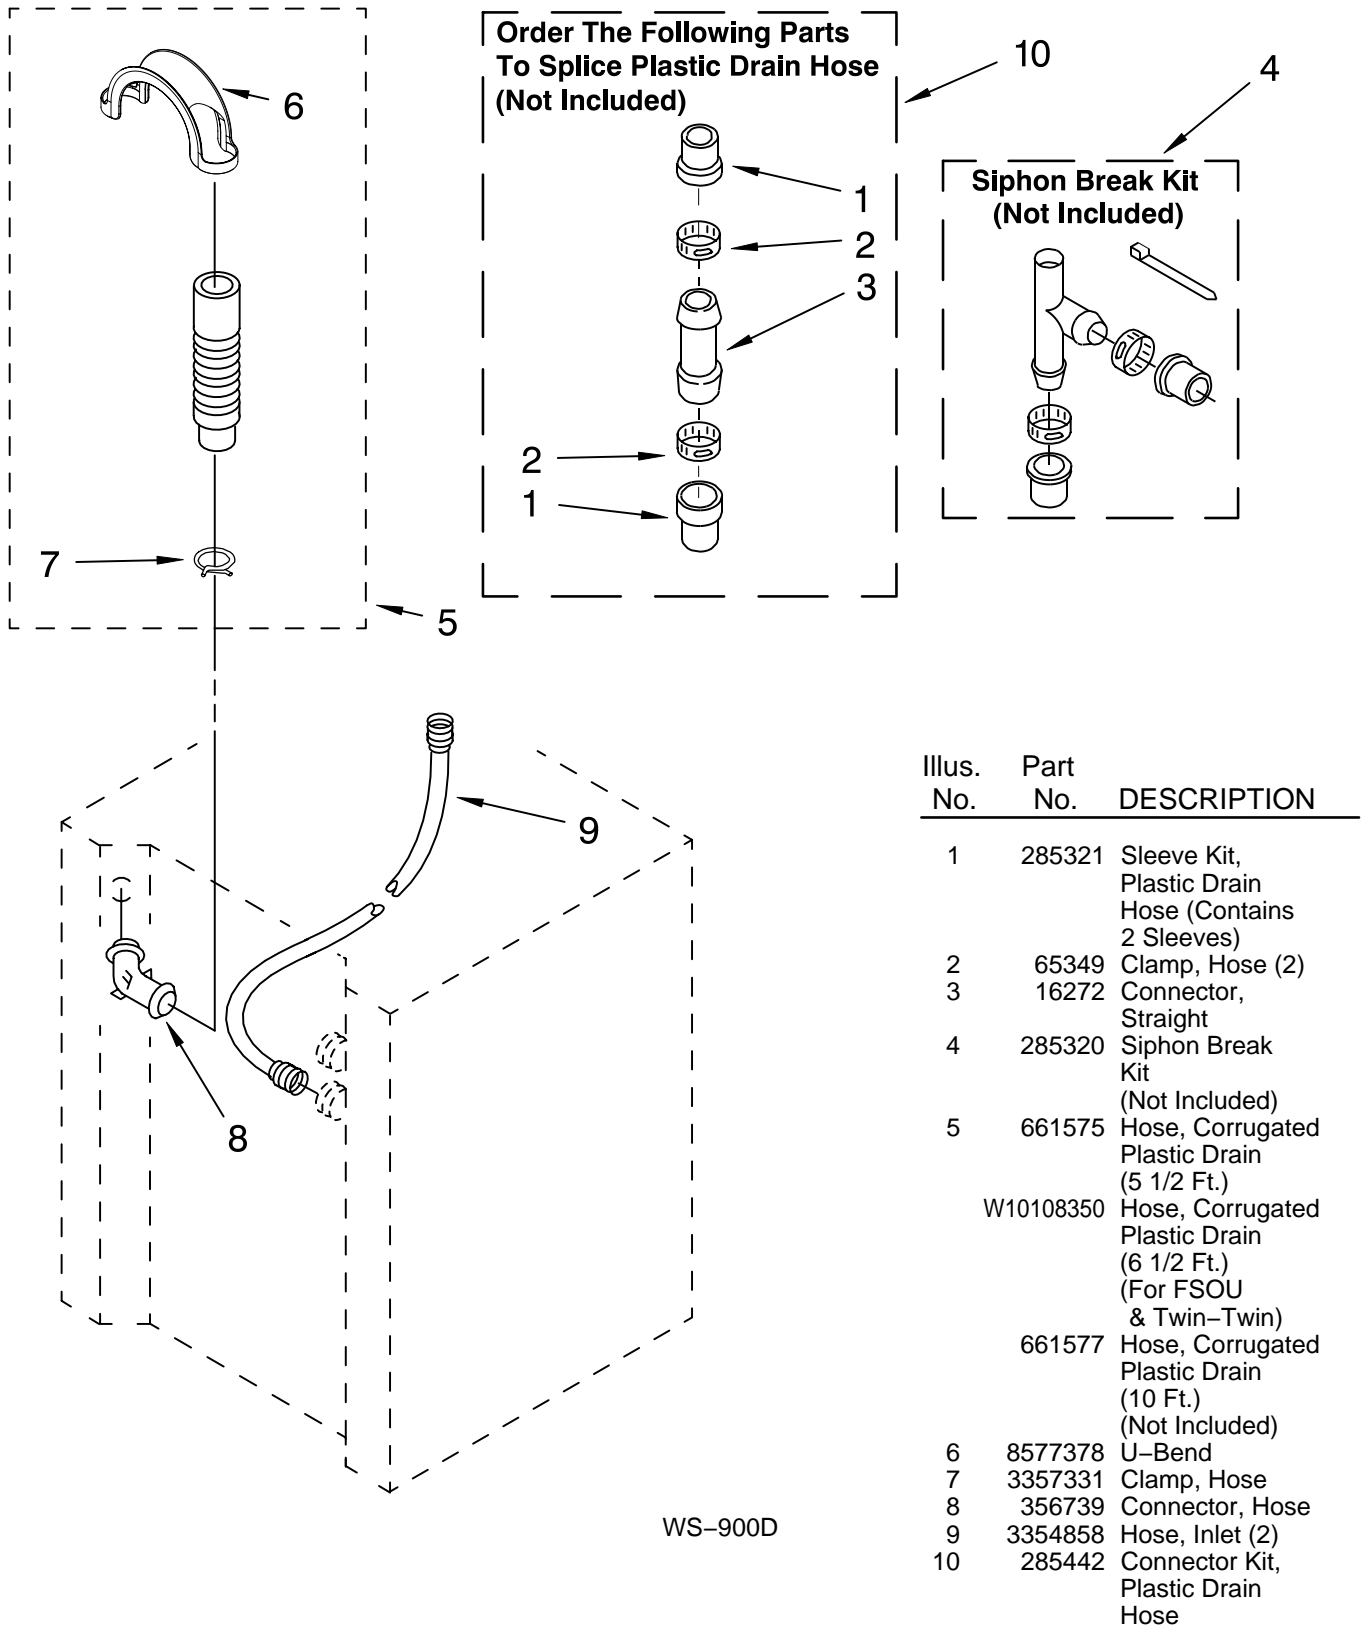

WATER SYSTEM PARTS

For Model: MET3800TW2

(White)

Illus. No.	Part No.	DESCRIPTION
1	285321	Sleeve Kit, Plastic Drain Hose (Contains 2 Sleeves)
2	65349	Clamp, Hose (2)
3	16272	Connector, Straight
4	285320	Siphon Break Kit (Not Included)
5	661575	Hose, Corrugated Plastic Drain (5 1/2 Ft.)
	W10108350	Hose, Corrugated Plastic Drain (6 1/2 Ft.) (For FSOU & Twin-Twin)
	661577	Hose, Corrugated Plastic Drain (10 Ft.) (Not Included)
6	8577378	U-Bend
7	3357331	Clamp, Hose
8	356739	Connector, Hose
9	3354858	Hose, Inlet (2)
10	285442	Connector Kit, Plastic Drain Hose

WS-900D

FOR ORDERING INFORMATION REFER TO PARTS PRICE LIST