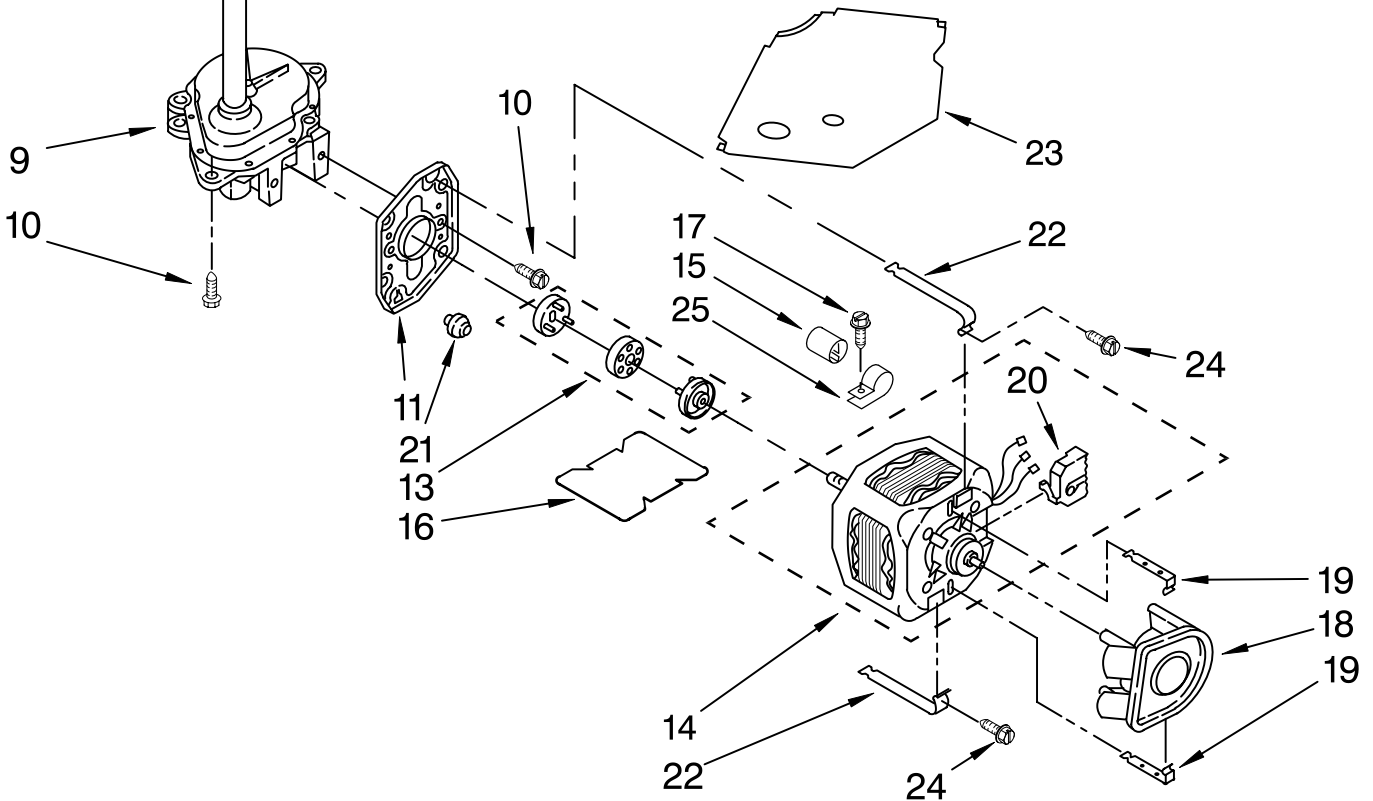

FOR ORDERING INFORMATION REFER TO PARTS PRICE LIST