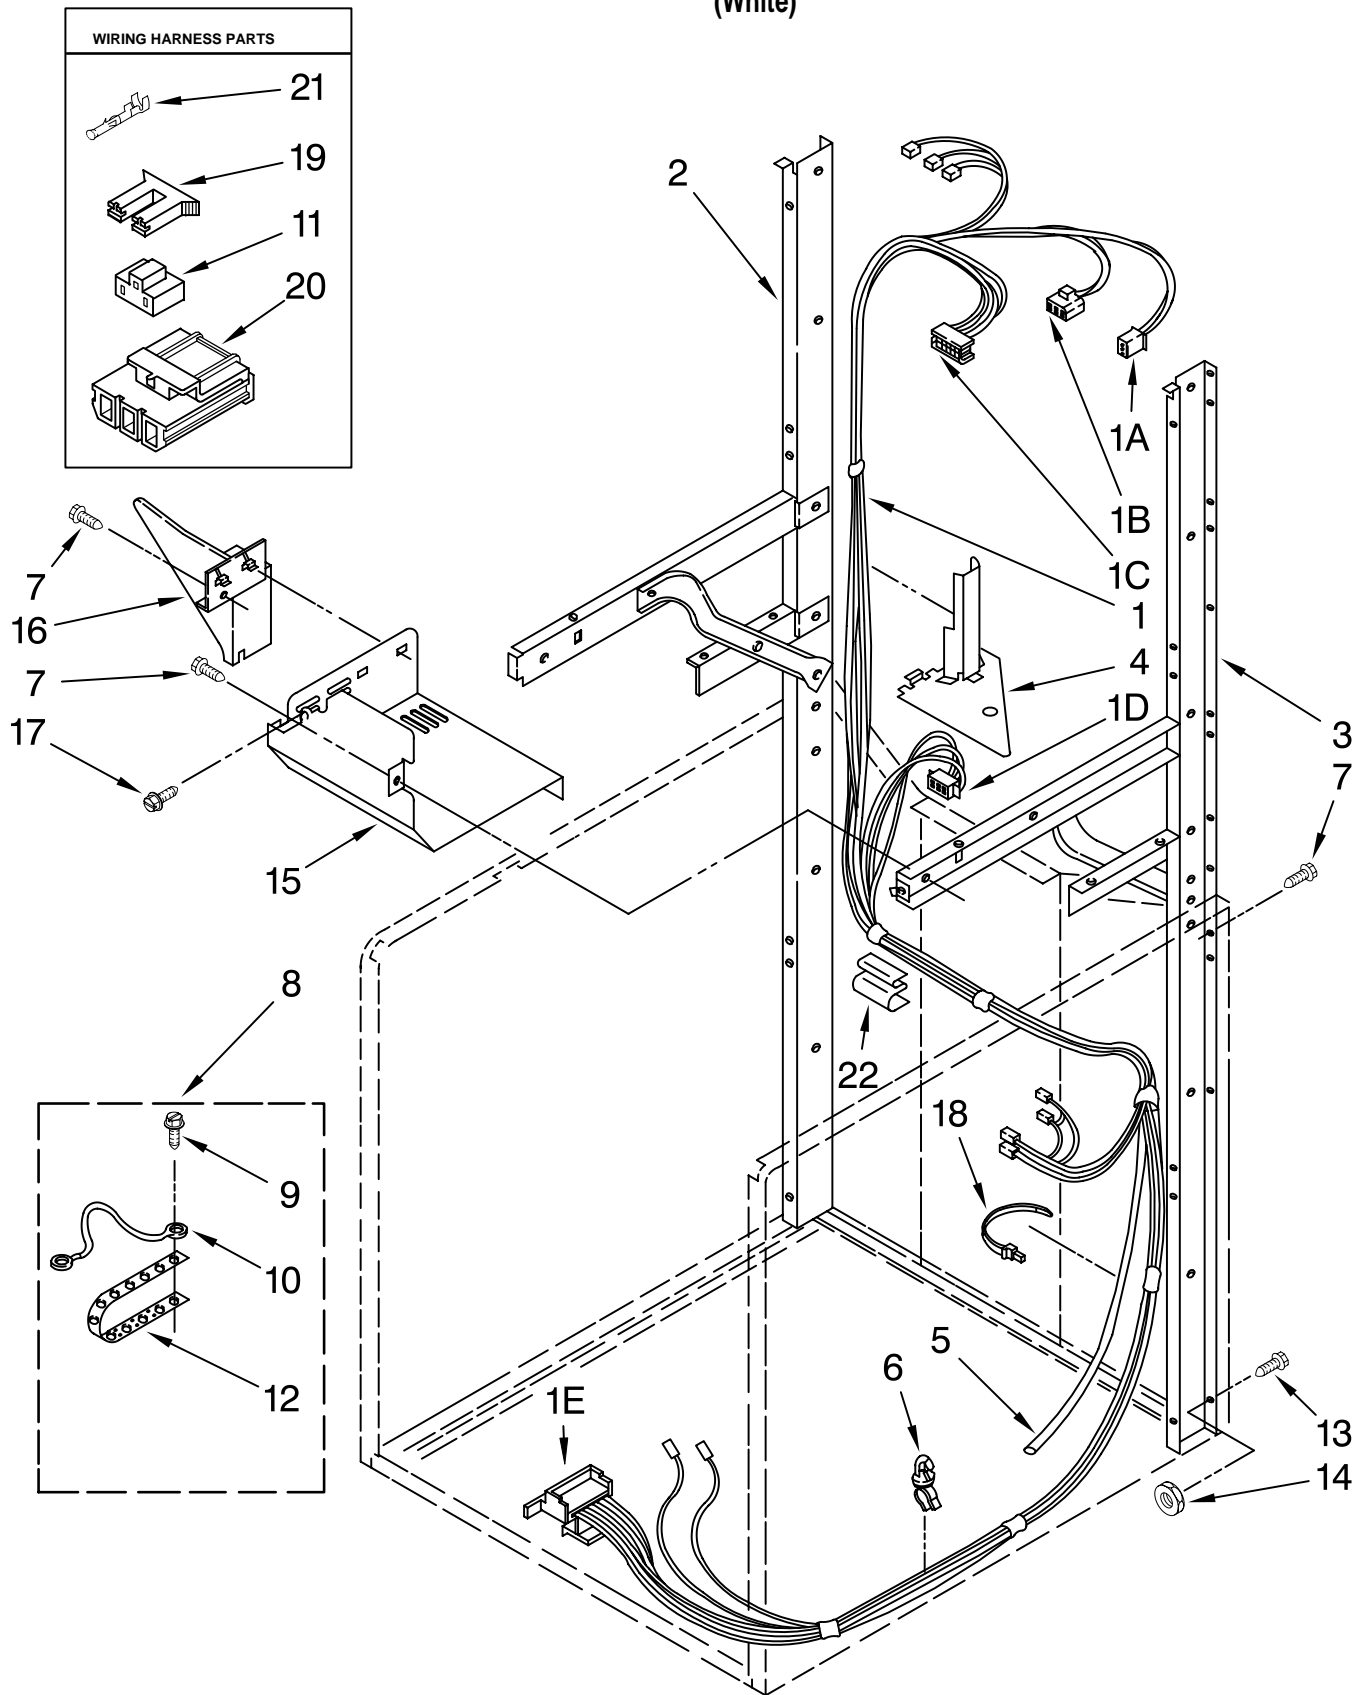

DRYER SUPPORT AND WASHER HARNESS PARTS

For Model: MET380TW2

(White)

FOR ORDERING INFORMATION REFER TO PARTS PRICE LIST

DRYER SUPPORT AND WASHER HARNESS PARTS

For Model: MET3800TW2

(White)

Illus. No.	Part No.	DESCRIPTION
1	W10139637	Harness – Washer
1A	3350130	Plug, 3 Way
1B	3347243	Connector, 5 Way
1C	352089	Block, Disconnect – Timer
1D	3350211	Receptacle, 3 Way
1E	62505	Block, Disconnect
2	3388851	Channel Assembly (Left Hand Side)
3	3388850	Channel Assembly (Right Hand Side)
4	3390609	Shield, Harness
5	8545438	Hose, Pressure Switch
6	2219077	Clip, Harness
7	343641	Screw, 10–16 x 1/2
8	685463	Kit, Grounding
9	8533971	Screw
10	685449	Wire
11	3401144	Connector, (PTS Relay)
12	22965	Strap, Grounding
13	3400300	Bolt, 5/16–18 x 1/2 (4)
14	8533952	Nut, Hex (4)
15	3394350	Shield, Front
16	3390336	Shield, Thermostat
17	3393008	Screw, 10–16 x 1/2
18	W10210799	Clip, Harness (2)
19	3354925	Connector, H–Pod
20	3360056	Connector, Pressure Switch
21		Terminal, 94613 Male 94614 Female
22	63523	Protector, Harness

FOR ORDERING INFORMATION REFER TO PARTS PRICE LIST