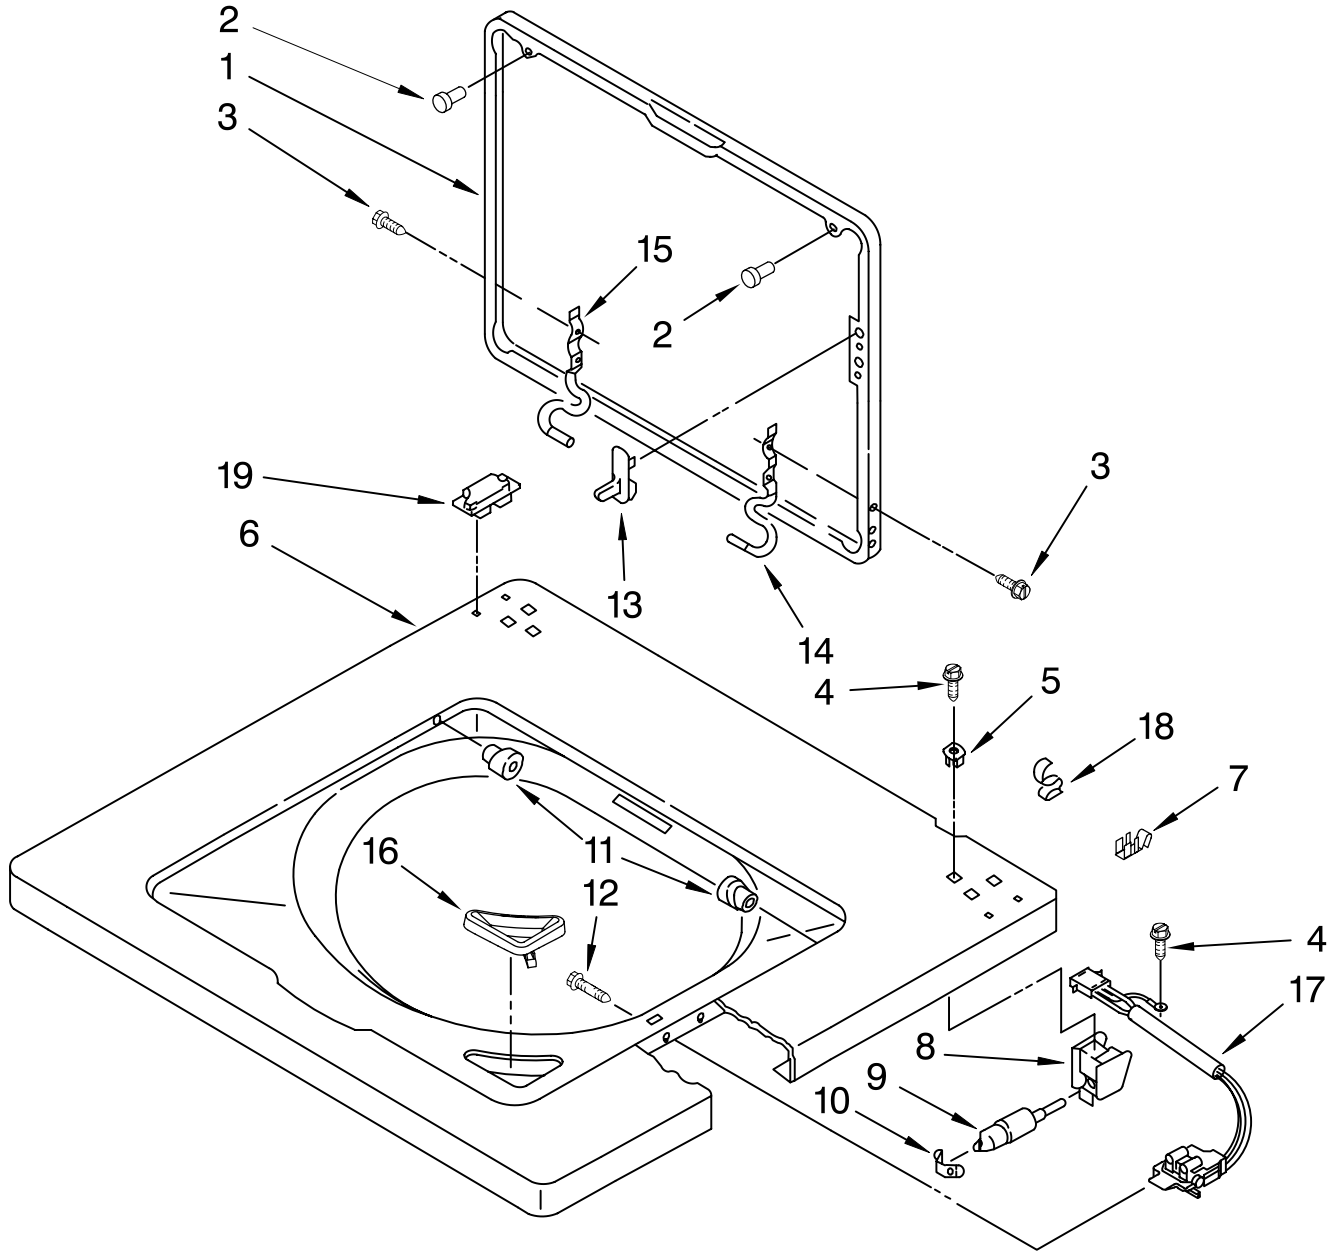

WASHER TOP AND LID PARTS

For Model: MET380TW2

(White)

FOR ORDERING INFORMATION REFER TO PARTS PRICE LIST

WASHER TOP AND LID PARTS

For Model: MET3800TW2

(White)

Illus. No.	Part No.	DESCRIPTION
1	3351652	Lid
2	9724509	Bumper, Lid (2)
3	W10119872	Screw And Washer
4	343641	Screw, 10-16 x 1/2
5	692400	Nut, Push-In (2)
6	3349817	Top
7	357572	Clip, Grounding
8	3354020	Bracket Mounting
9	3350152	Lid Retainer
10	3350828	Clip
11	21258	Hinge, Bearing (2)
12	3356311	Screw And Washer
13	358684	Strike, Lid
14	3350101	Hinge, R.H.
15	3350102	Hinge, L.H.
16	3362952	Dispenser-Bleach
17	3355458	Switch, Lid
18	90016	Clip, Wire (4)
19	W10134768	Locator, Top

FOR ORDERING INFORMATION REFER TO PARTS PRICE LIST