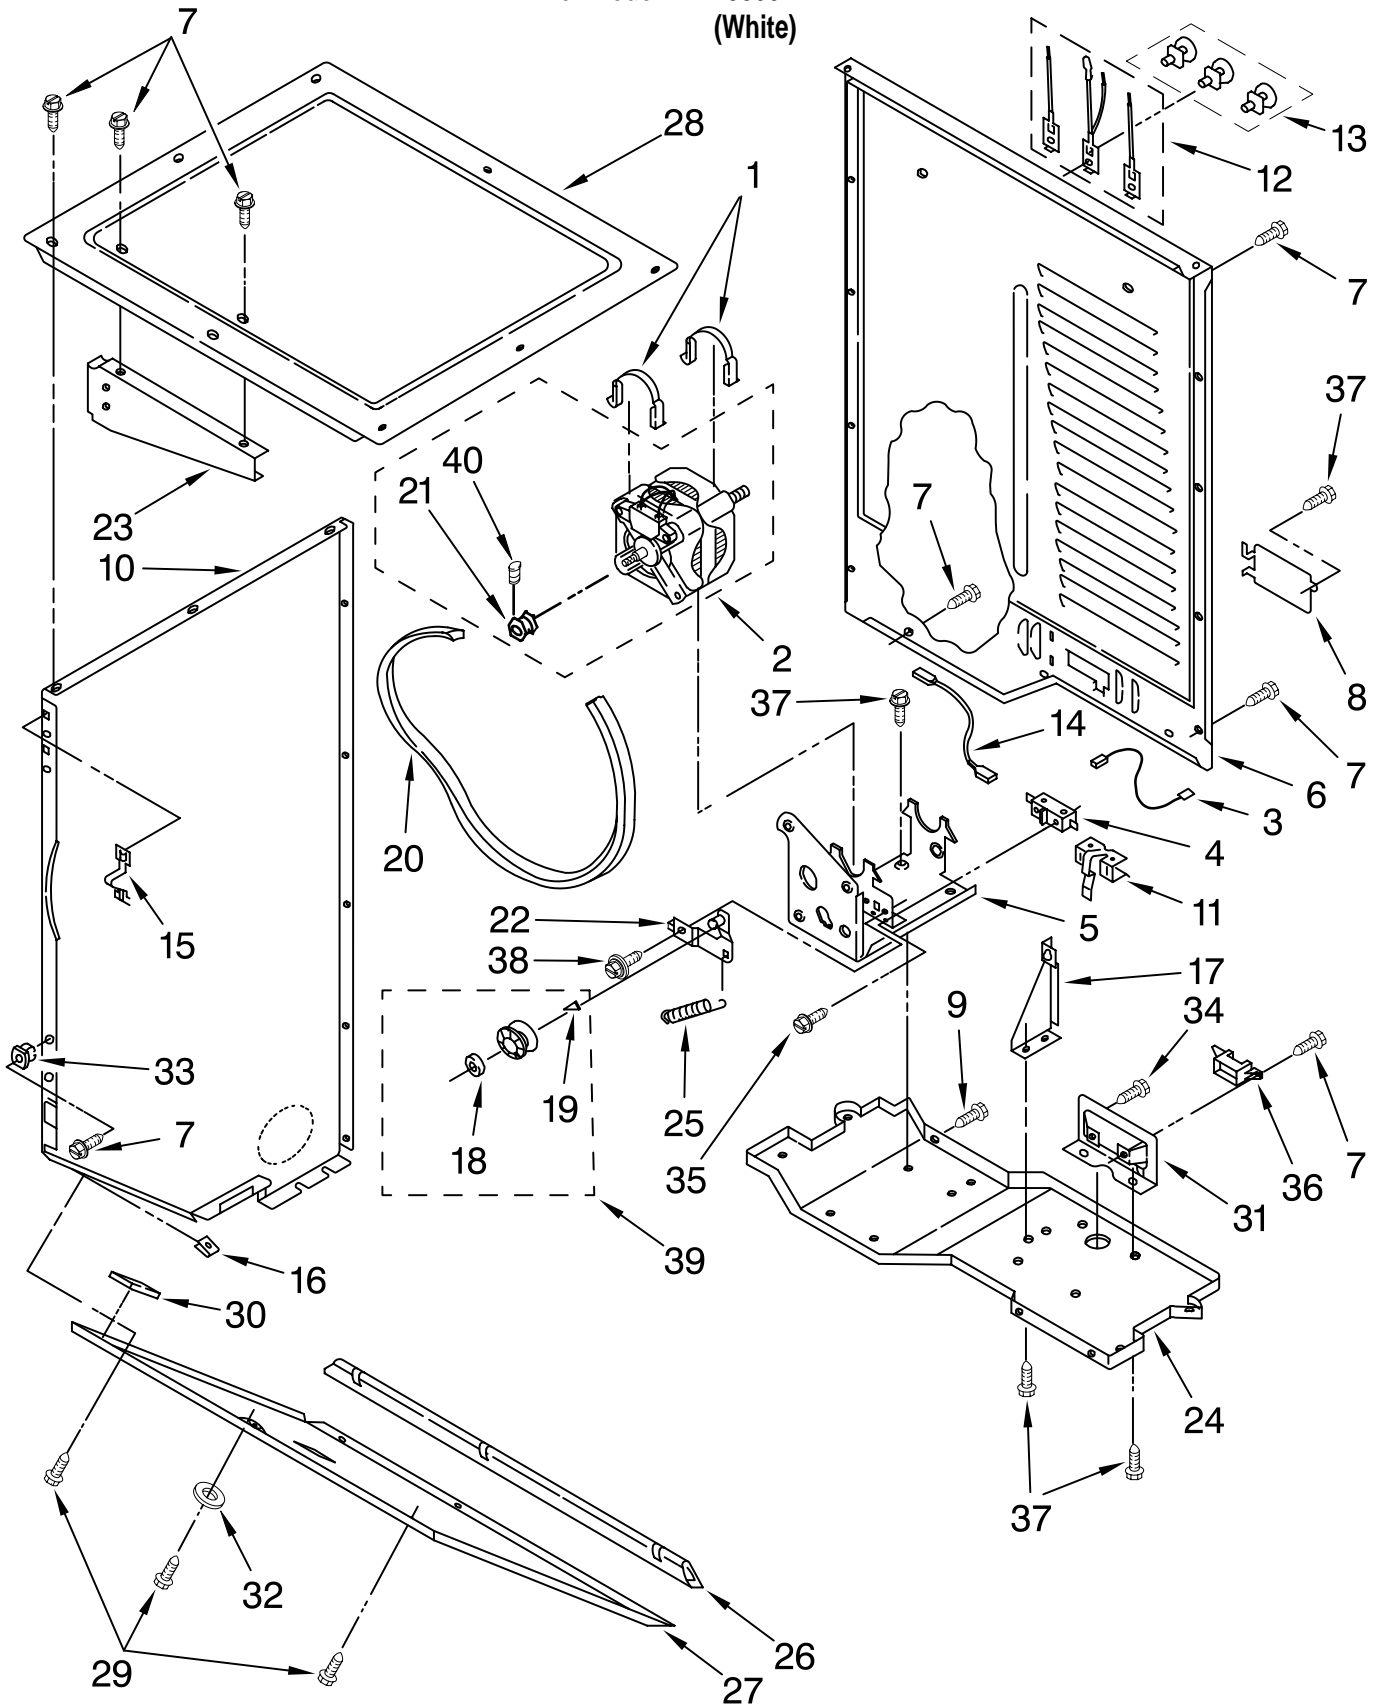

DRYER CABINET AND MOTOR PARTS

For Model: MET3800TW2

(White)

IMPORTANT: All Part Numbers Listed Are Whirlpool Numbers. Source Parts Through Whirlpool.

DRYER CABINET AND MOTOR PARTS

For Model: MET3800TW2

(White)

Illus. No.	Part No.	DESCRIPTION	Illus. No.	Part No.	DESCRIPTION	Illus. No.	Part No.	DESCRIPTION
1	W10121316	Clamp, Motor Mounting (2)	13	279393	Screw Kit (For Terminal Block)	25	3387374	Spring, Idler
2	8538266	Motor, Main Drive (60 Hz.)	14	W10167612	Wire, Broken Belt Switch	26	3389683	Cove, Transition Panel (Black)
3	3398948	Wire, Jumper	15	3389231	Clip, Front Panel (2)	27	3389272	Panel, Transition
4	3394881	Switch, Broken Belt	16	98234	Clip, Ground	28	3389537	Top, Dryer
5	3388858	Bracket, Motor	17	3391639	Bracket, Bulkhead	29	693304	Screw & Washer
6	3389847	Panel, Rear	18	690997	Washer, Thrust	30	3389682	Spacer (2)
7	343641	Screw, 10-16 x 1/2	19	W10121334	Tri-Ring	31	3393722	Bracket, Terminal Block
8	3387673	Cover, Terminal Block	20	3387610	Belt, Drive	32	3389431	Bumper, Lid Stop
9	8533974	Screw, Ground (10-32 x 1/2)	21	3391087	Pulley, Motor (60 Hz.)	33	692400	Nut, Push-In
10	3389264	Panel, Side (L.H.)	22	3389332	Bracket, Idler	34	3387485	Screw, 10-16 x 5/8
	3389256	Panel, Side (R.H.)	23	3390722	Shield-Console To Drum	35	98129	Screw, 6-20 x 1-1/16
11	8066120	Lever, Snap Switch	24	3390026	Base, Dryer	36	3397659	Block, Terminal
12	279318	Terminal, Tinned & Brass (3)				37	3390631	Screw, 10-16 x 3/8
						38	3389420	Bolt, Shoulder
						39	3388672	Pulley, Idler
						40	3394743	Pin, Roll

FOR ORDERING INFORMATION REFER TO PARTS PRICE LIST