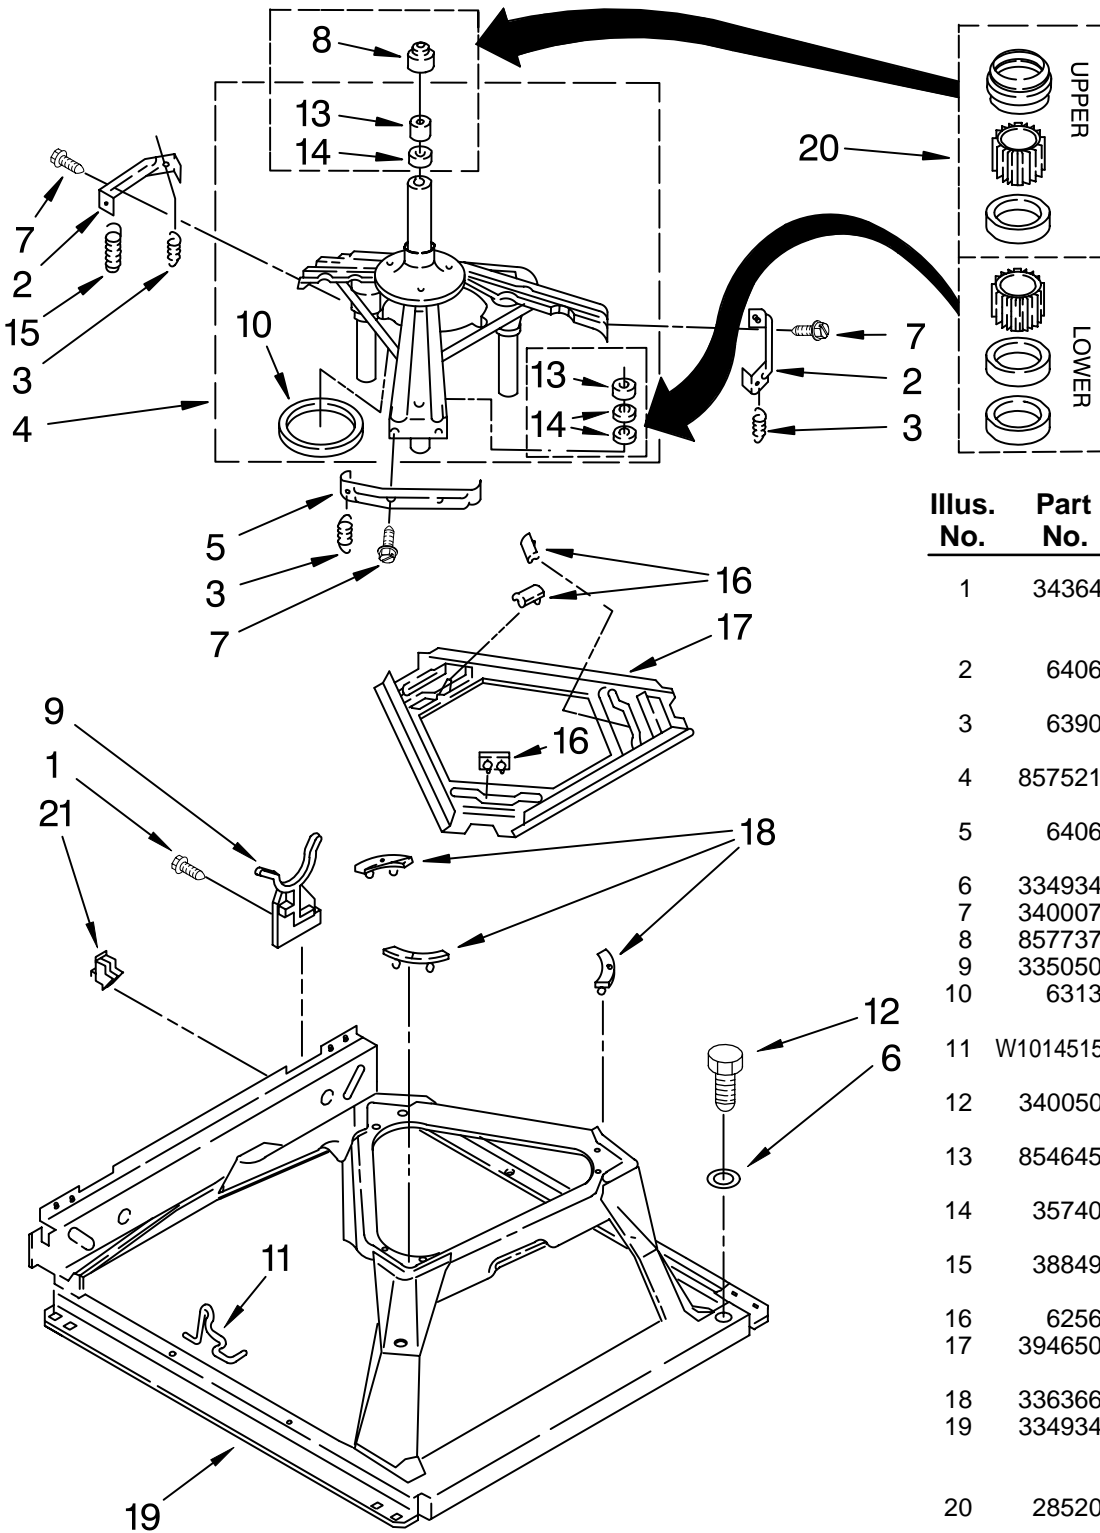

MACHINE BASE PARTS

For Model: MET3800TW2

(White)

Illus. No.	Part No.	DESCRIPTION
1	343641	Screw, Bracket Mounting (10-16 x 1/2)
2	64067	Bracket, Spring Outer (2)
3	63907	Spring, Suspension (3)
4	8575214	Support & Brake, Tub
5	64065	Bracket, Spring Outer (L.F.)
6	3349340	Washer (2)
7	3400076	Screw, 10-32 x 5/8
8	8577376	Seal, Centerpost
9	3350506	Retainer, Hose
10	63134	Ring, Sound Deadening
11	W10145155	Retainer, Suspension Spring
12	3400501	Screw, 5/16-18 x 1 3/32
13	8546455	Bearing, Centerpost (2)
14	357409	Seal, Centerpost (3)
15	388492	Spring, Counterweight
16	62568	Pad, Plate
17	3946509	Plate, Suspension (Includes Illus. 16)
18	3363660	Pad, Base
19	3349343	Base Assembly (Includes Illus. 11 & 18)
20	285203	Centerpost Bearing Kit (Includes Illus. 8, 13 & 14)
21	3349749	Restrainer, Base

FOR ORDERING INFORMATION REFER TO PARTS PRICE LIST