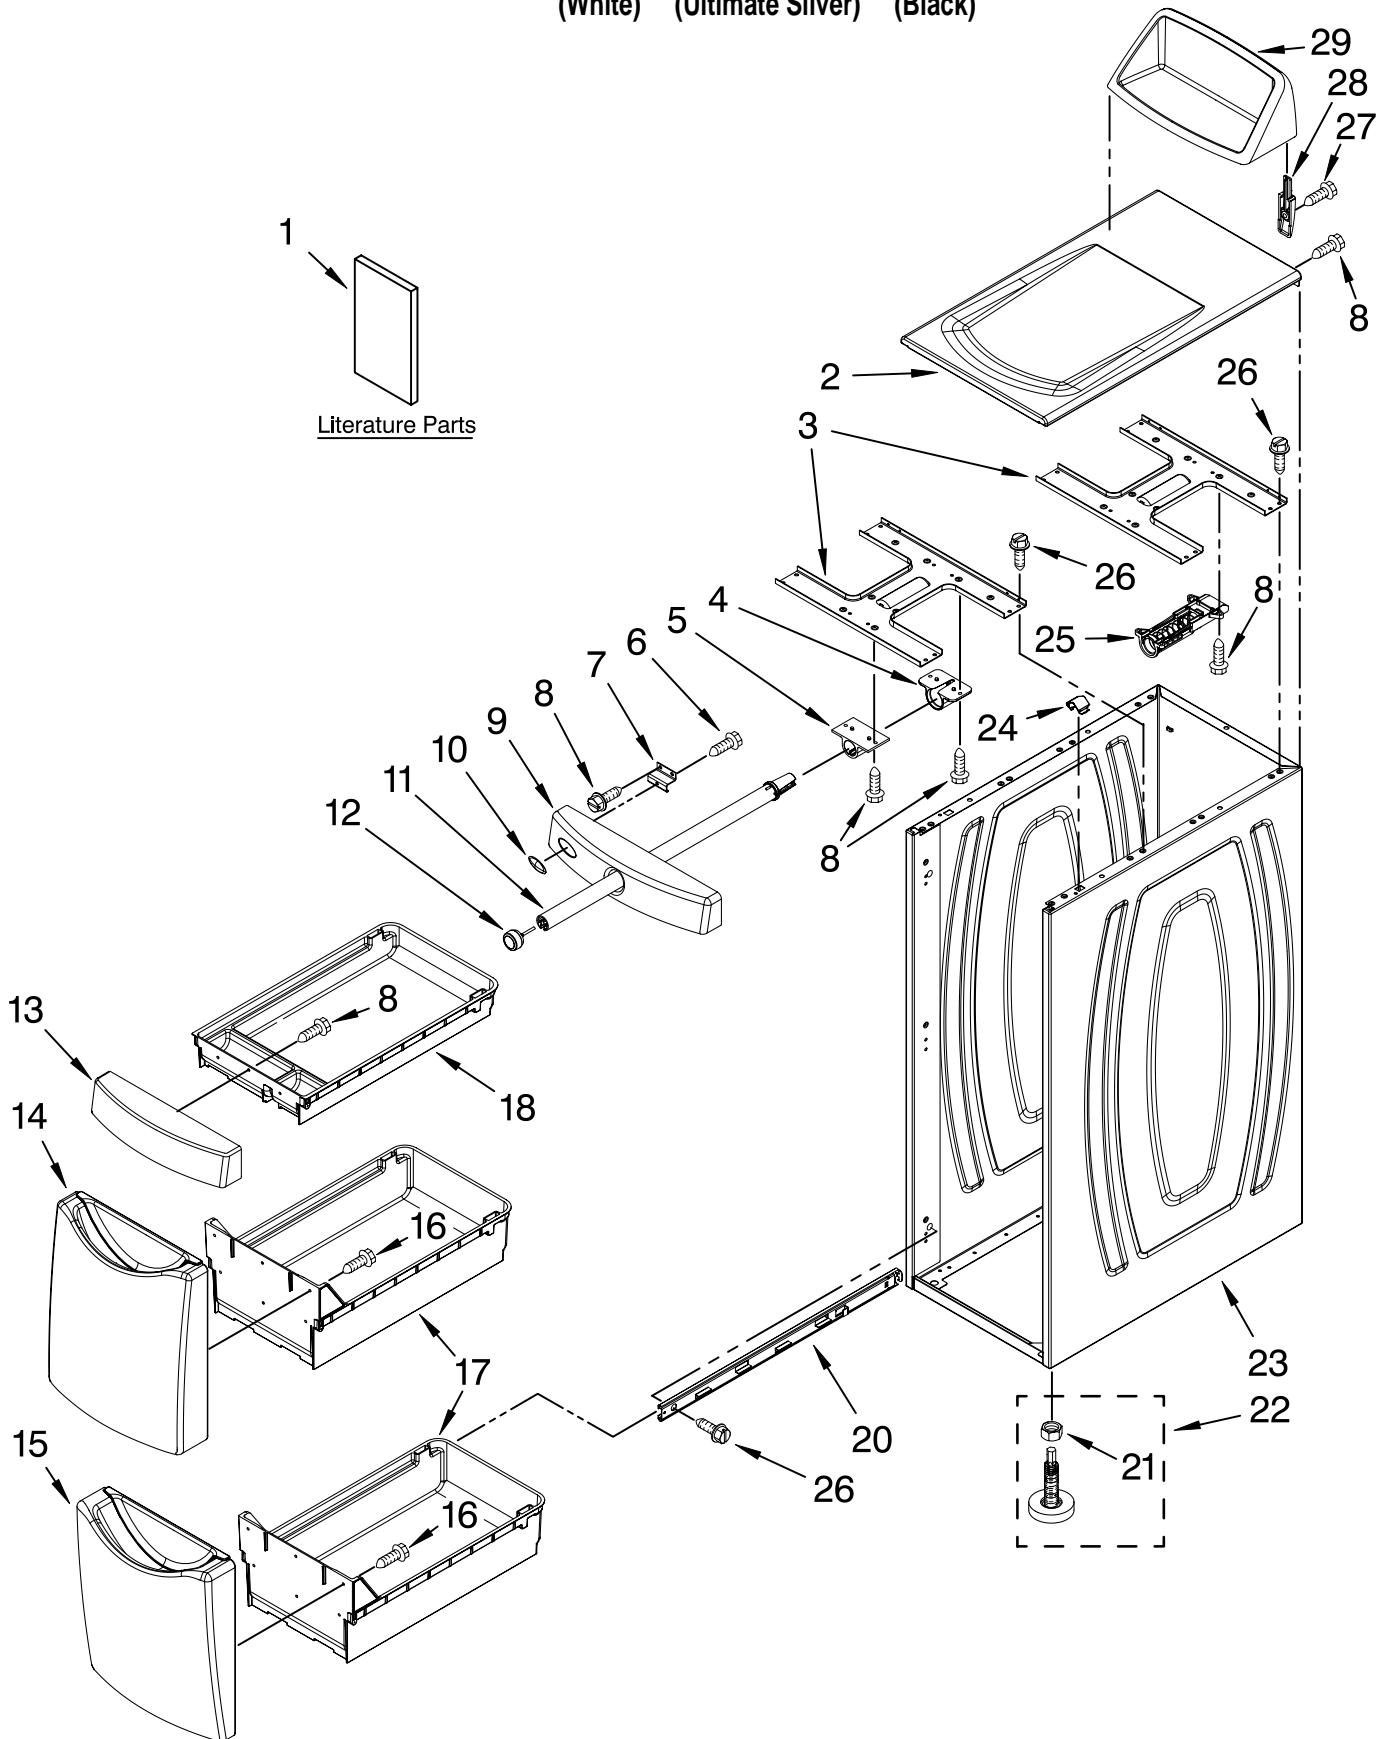

# CABINET AND DRAWER PARTS

For Models: MVP8600TW0, MVP8600TU0, MVP8600TB0

(White) (Ultimate Silver) (Black)

LAUNDRY TOWER

FOR ORDERING INFORMATION REFER TO PARTS PRICE LIST

# CABINET AND DRAWER PARTS

For Models: MVP8600TW0, MVP8600TU0, MVP8600TB0

(White) (Ultimate Silver) (Black)

Illus. No.	Part No.	DESCRIPTION	Illus. No.	Part No.	DESCRIPTION	Illus. No.	Part No.	DESCRIPTION
1	W10101294	Literature Parts Guide, Use & Care	13		Front, Organizer Drawer	28		Bracket, Console
				W10011560	White		W10070490	White
				W10103270	Ultimate Silver		W10101240	Ultimate Silver
2		Top		W10103250	Black		W10101238	Black
	W10011320	White			Front, Middle Drawer	29		Console Assembly
	W10064060	Ultimate Silver	14				W10070550	White
	W10064030	Black		W10011550	White		W10070840	Ultimate Silver
3	W10070580	Bracket, Top Support		W10070360	Ultimate Silver		W10070820	Black
4	W10101183	Bushing Sleeve Rear, Stop		W10070340	Black	Following Parts Not Illustrated and Optional Parts Not Included		
5	W10101184	Bushing Sleeve Front	15		Front, Bottom Drawer	<b>PAINT, TOUCH-UP (1/2oz.)</b>		
6	489437	Screw, 10-16 x 1/2		W10011540	White		72017	White
7	W10011880	Bracket, Pogo Front (2)		W10070320	Ultimate Silver		8212605	Ultimate Silver
8	688983	Screw, 8-18 x 5/8		W10070300	Black		72032	Black
9		Front, Pogo (Includes Illus. 10)	16	W10113962	Screw, 8-18 x 1-1/4	<b>PAINT, PRESSURIZED SPRAY (12 oz.)</b>		
	W10101270	White	17	W10011410	Drawer Bin, Large (2)		350930	White
	W10101272	Ultimate Silver	18	W10011500	Drawer Bin, Small		285006	Black
	W10101271	Black	20	W10011420	Slide, Assembly		350938	Primer, Gray
10	W10101253	Medallion	21	3359452	Nut, Foot			
11	W10011750	Pogo Bar Assembly	22	8563585	Leveling Foot & Nut			
12	W10011740	End Cap, Pogo Bar	23		Cabinet (Not Serviceable)			
			24	W10011660	Clip, Top Lock			
			25	W10101220	Push Mechanism Assembly			
			26	3400842	Screw, 8-18 x 1/2			
			27	3400893	Screw, 8-18 x 5/8			