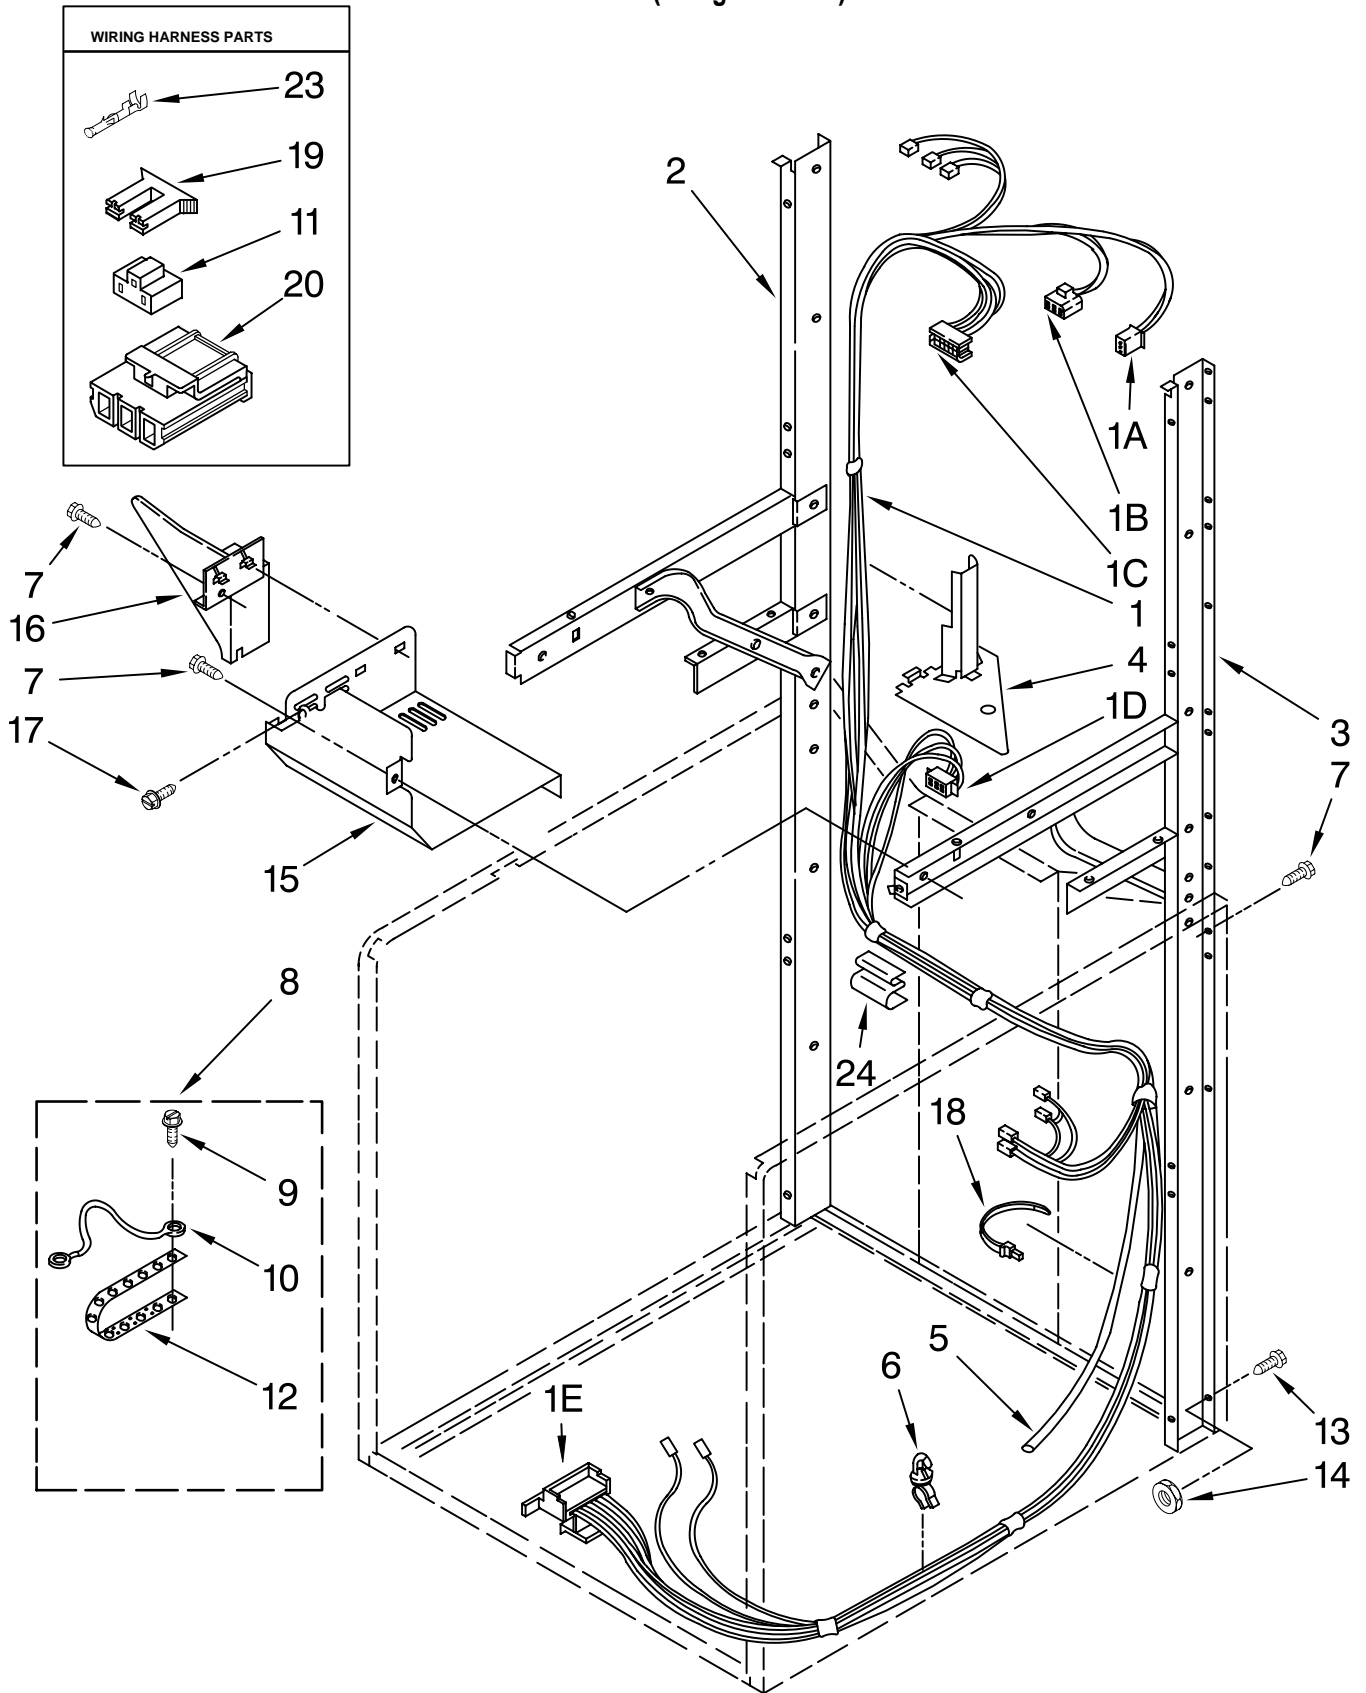

DRYER SUPPORT AND WASHER HARNESS PARTS

For Models: MET3800TW0
(Designer White)

IMPORTANT: All Part Numbers Listed Are Whirlpool Numbers. Source Parts Through Whirlpool.

DRYER SUPPORT AND WASHER HARNESS PARTS

For Models: MET3800TW0
(Designer White)

Illus. No.	Part No.	DESCRIPTION
1	W10135956	Harness – Washer
1A	3350130	Plug, 3 Way
1B	3347243	Connector, 5 Way
1C	352089	Block, Disconnect – Timer
1D	3350211	Receptacle, 3 Way
1E	62505	Block, Disconnect
2	3388851	Channel Assembly (Left Hand Side)
3	3388850	Channel Assembly (Right Hand Side)
4	3390609	Shield, Harness
5	8545438	Hose, Pressure Switch
6	2219077	Clip, Harness
7	343641	Screw, 10–16 x 1/2
8	685463	Kit, Grounding
9	8533971	Screw
10	685449	Wire
11	3401144	Connector, (PTS Relay)
12	22965	Strap, Grounding
13	3400300	Bolt, 5/16–18 x 1/2 (4)
14	3393930	Nut, Hex (4)
15	3394350	Shield, Front
16	3390336	Shield, Thermostat
17	3393008	Screw, 10–16 x 1/2
18	3391249	Clip, Harness (2)
19	3354925	Connector, H–Pod
20	3360056	Connector, Pressure Switch
23		Terminal, 94613 Male 94614 Female
24	63523	Protector, Harness

IMPORTANT: All Part Numbers Listed Are Whirlpool Numbers. Source Parts Through Whirlpool.