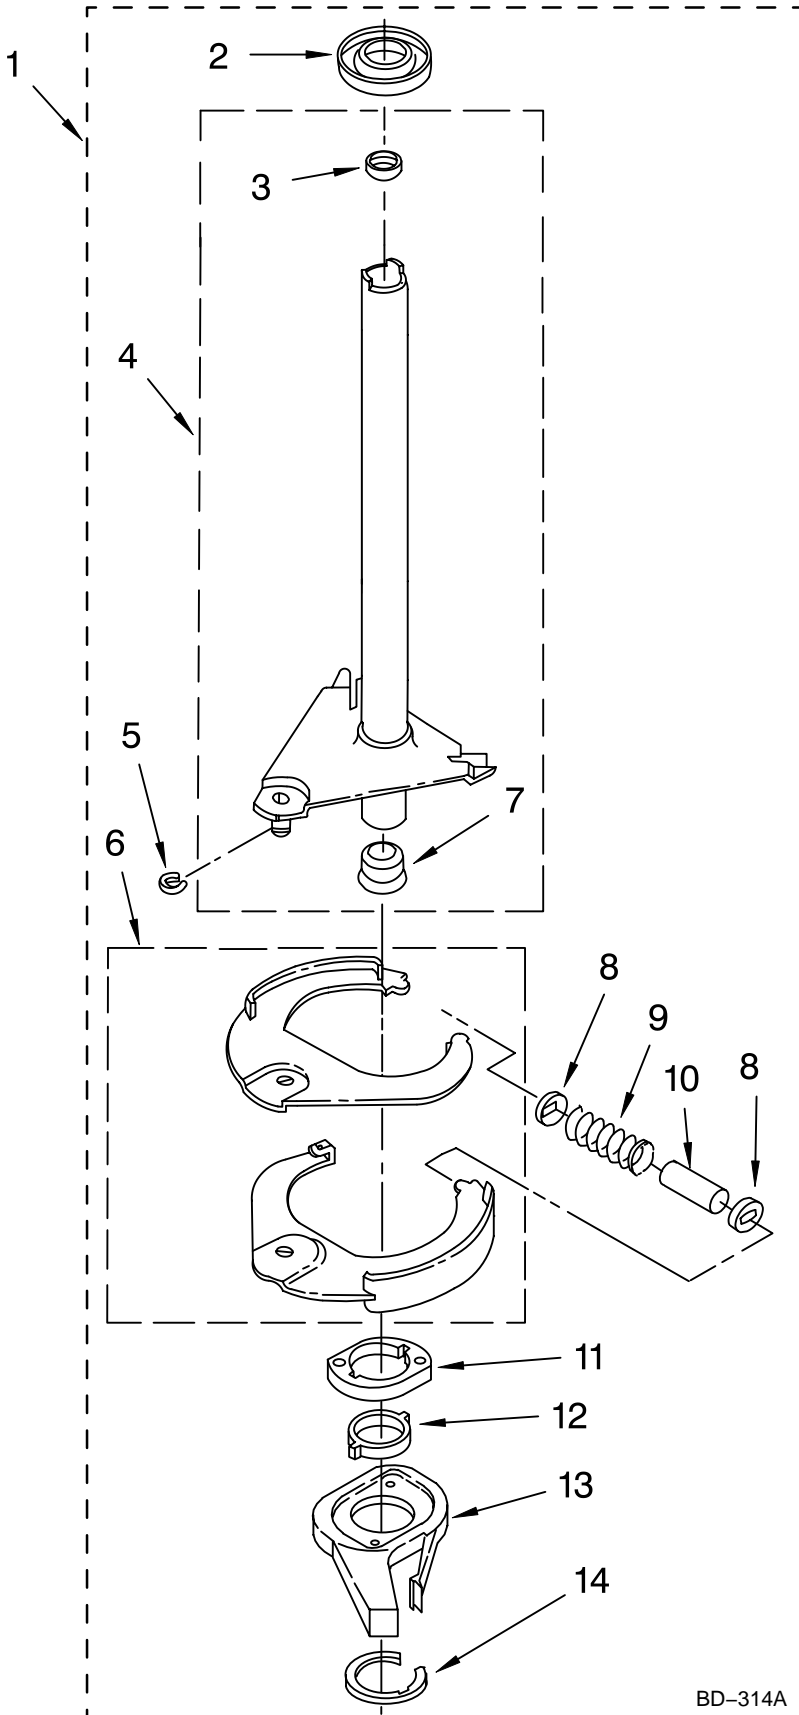

BRAKE AND DRIVE TUBE PARTS

For Models: MET3800TW0
(Designer White)

Illus. No.	Part No.	DESCRIPTION
1	388951	Brake And Drive Tube (Complete)
2	62658	Ring, Thrust
3	356427	Seal, Drive Tube
4	64027	Tube, Basket Drive (Includes Illus. 3, 4, 5 & 9)
5	64035	Ring, Retaining
6	64232	Shoe, Brake (2)
7	62703	"T" Bearing, Spin Tube
8	3353956	Cap, Brake Spring (2)
9	62647	Spring, Brake
10	3355360	Sleeve, Brake Spring
11	661516	Cam, Brake Release
12	63022	Sleeve, Cam
13	64194	Driver, Brake Cam
14	90368	Ring, Retaining

FOLLOWING PARTS NOT ILLUSTRATED

285208 Lubricant
(Use Only In Brake Shoe Assembly On Roller & Pin)

IMPORTANT: All Part Numbers Listed Are Whirlpool Numbers. Source Parts Through Whirlpool.