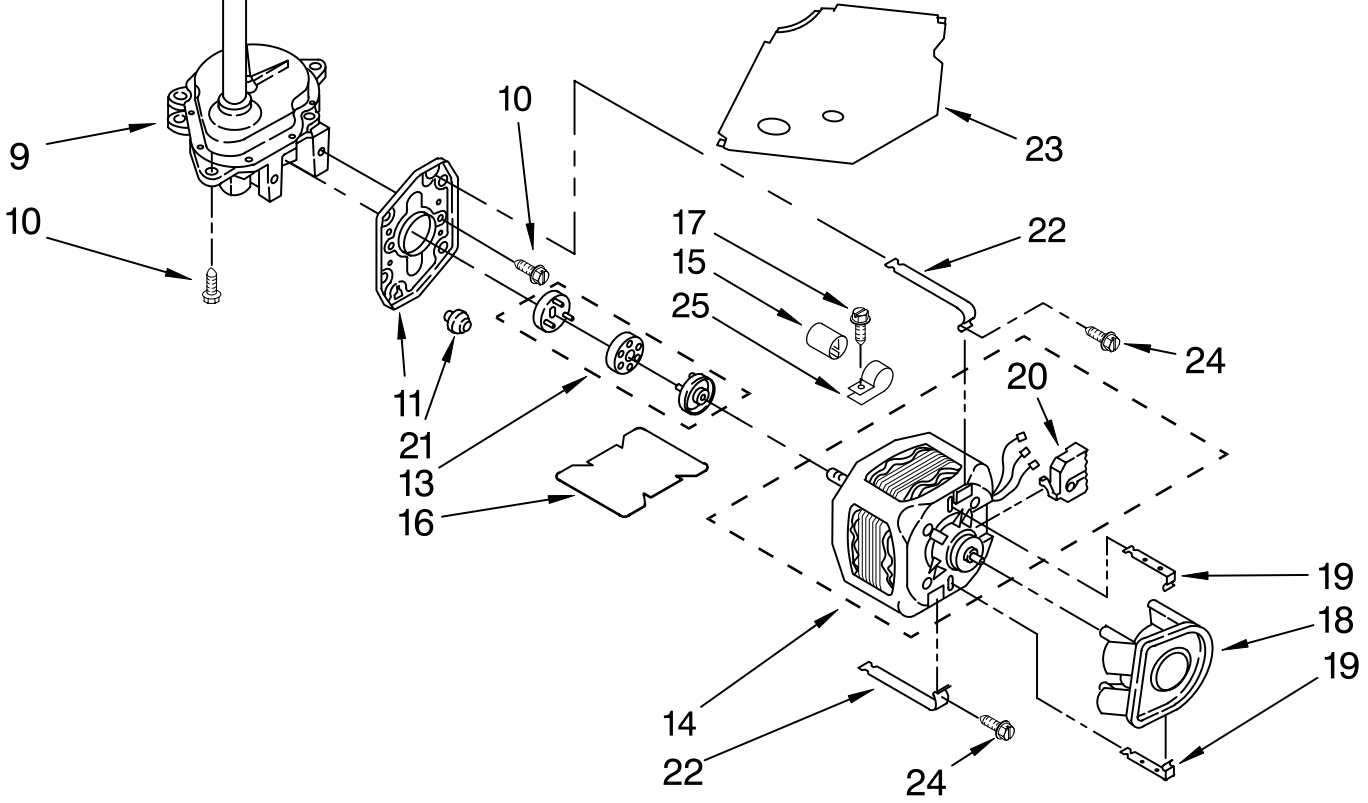

IMPORTANT: All Part Numbers Listed Are Whirlpool Numbers. Source Parts Through Whirlpool.