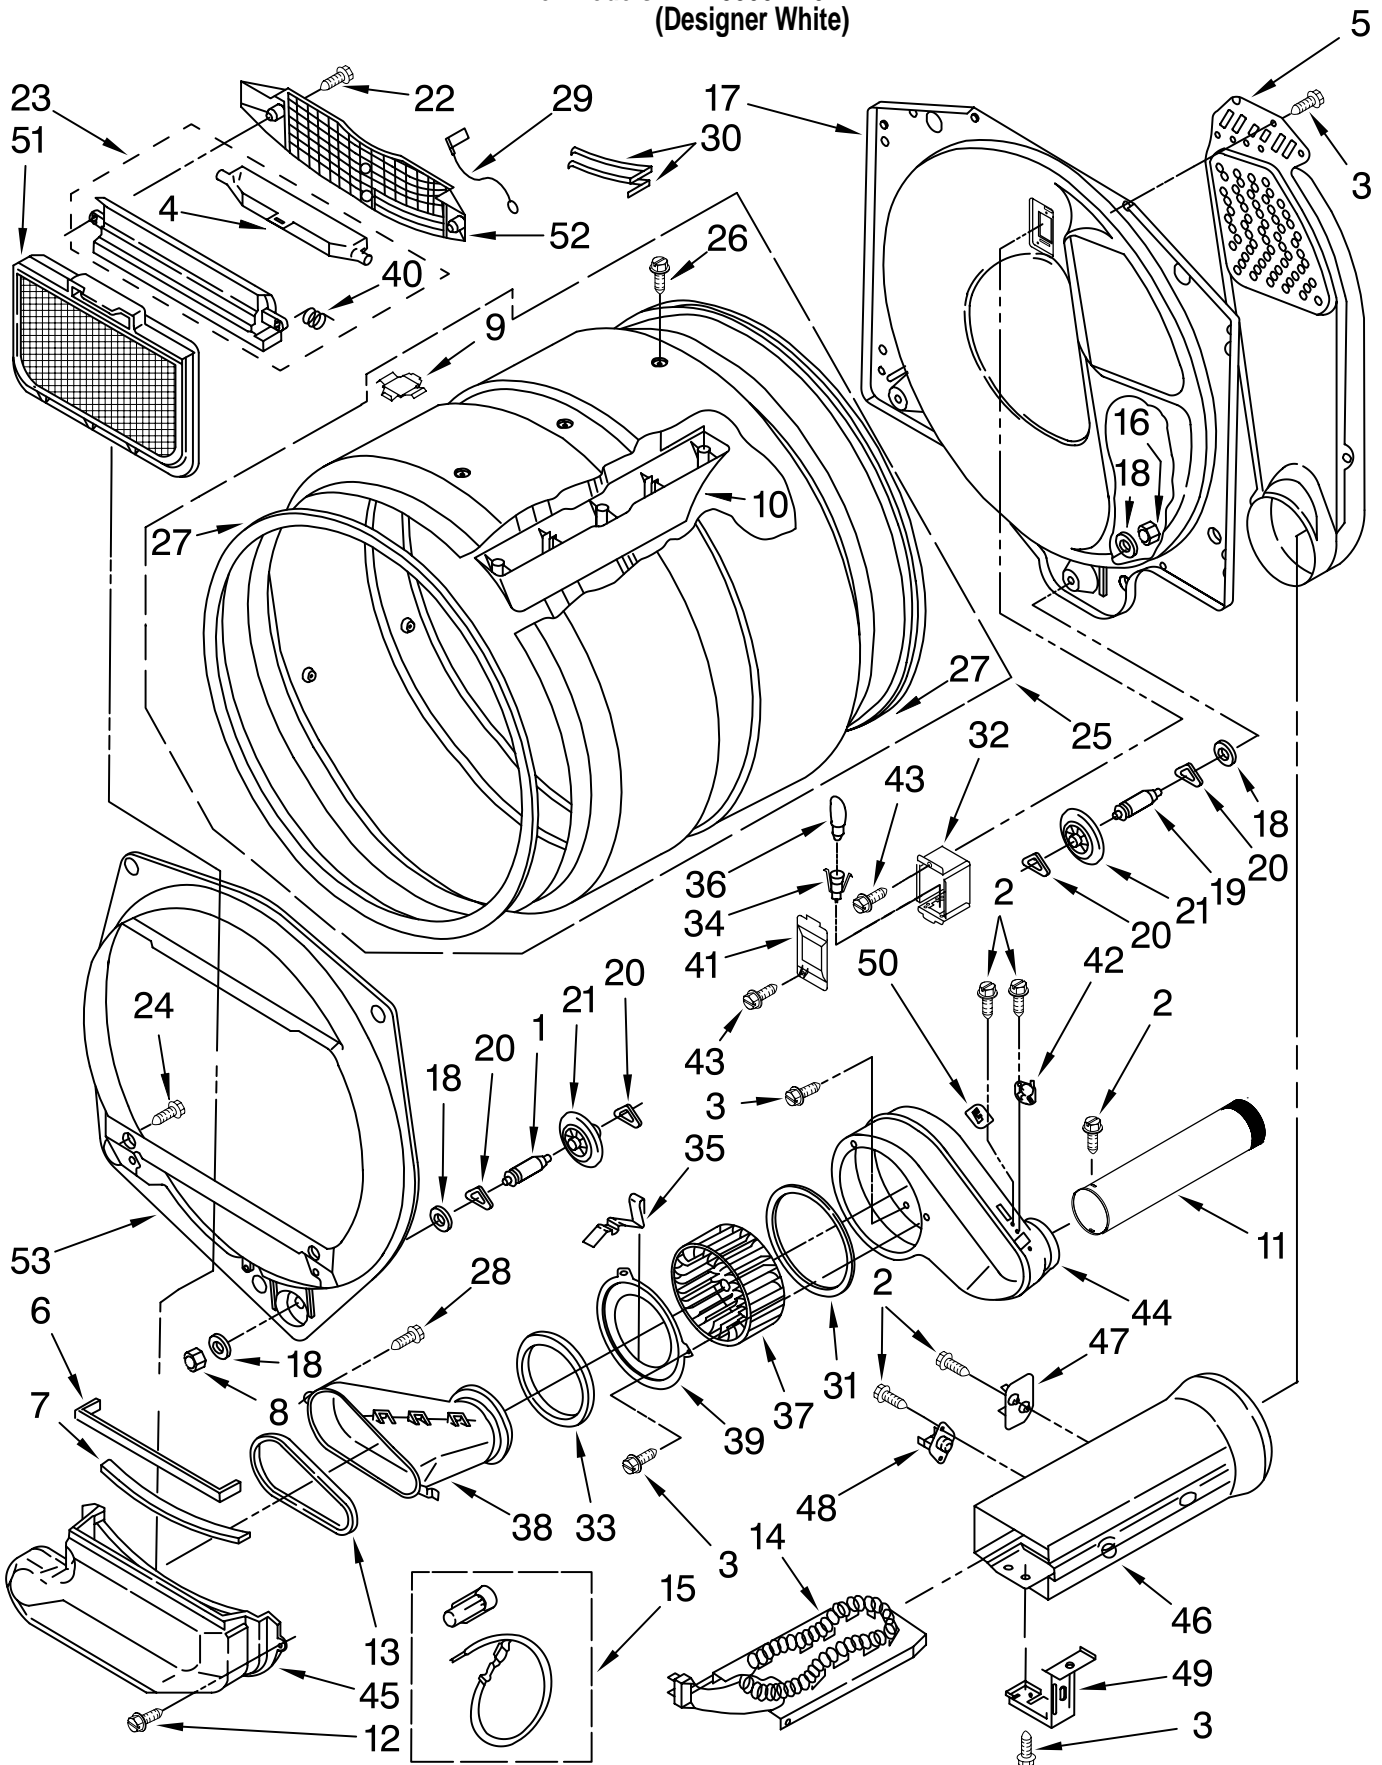

DRYER BULKHEAD PARTS

For Models: MET3800TW0
(Designer White)

IMPORTANT: All Part Numbers Listed Are Whirlpool Numbers. Source Parts Through Whirlpool.

DRYER BULKHEAD PARTS

For Models: MET3800TWO
(Designer White)

Illus. No.	Part No.	DESCRIPTION	Illus. No.	Part No.	DESCRIPTION	Illus. No.	Part No.	DESCRIPTION
1	8575324	Shaft, Roller	18	3387459	Washer, Support	39	697366	Plate, Blower
2	90767	Screw, 8-18 x 3/8	19	8575325	Shaft, L.H. Thread	40	3394986	Spring, Lint Screen Door
3	343641	Screw, 10-16 x 1/2	20	690997	Tri- Ring	41	3402841	Lens, Drum Light
4	3394984	Door, Lint Screen	21	8536973	Support, Roller	42	3387134	Thermostat, Internal-Bias
5	697354	Air Duct Assembly	22	3357011	Screw, 10-16 x 1/2	43	487909	Screw, 8-15 x 1/2
6	697813	Seal, Outlet Housing	23	3394985	Housing, Outlet	44	8544363	Housing, Blower
7	3391906	Seal, Lint Duct	24	695240	Screw, 8-18 x 1/2	45	3388909	Lint Duct Assembly (Includes Illus. 7 & 13)
8	3934666	Nut (2)	25	3389448	Assembly, Drum	46	697715	Box, Heater
9	8066086	Drum Hole Plug	26	W10109200	Screw, 11-16 x 3/4	47	3977394	Thermal Cutoff (Includes Illus. 48)
10	3389449	Baffle, Drum (3)	27	697694	Seal, Drum	48	3390291	Fixed, Thermostat
11	8563748	Pipe, Exhaust	28	3387230	Screw, 10-16 x 13/16	49	3389647	Bracket, Heater Mounting
12	3390647	Screw, 8-18 x 1/2	29	3392258	Wire, Ground (Sensor)	50	3403607	Limiters, Thermal
13	3391685	Seal, Transition Duct To Lint Duct	30	3387223	Electrode (Sensor)	51	3389644	Screen, Lint
14	3387749	Element, Heater	31	697770	Seal, Cover Plate	52	8299979	Grille, Outlet
15	279457	Wire Kit (For Heater Element Wiring Harness Repair)	32	3977373	Bracket, Light	53	697557	Bulkhead, Front
16	W10001120	Nut, Hex (2)	33	8566209	Seal, Transition Duct			
17	8520836	Bulkhead, Rear	34	3403634	Socket Assembly			
			35	3390935	Clip, Duct Locator			
			36	3406124	Bulb, Light			
			37	697772	Wheel, Blower			
			38	3389445	Duct, Transition (Includes Illus. No.33)			

IMPORTANT: All Part Numbers Listed Are Whirlpool Numbers. Source Parts Through Whirlpool.