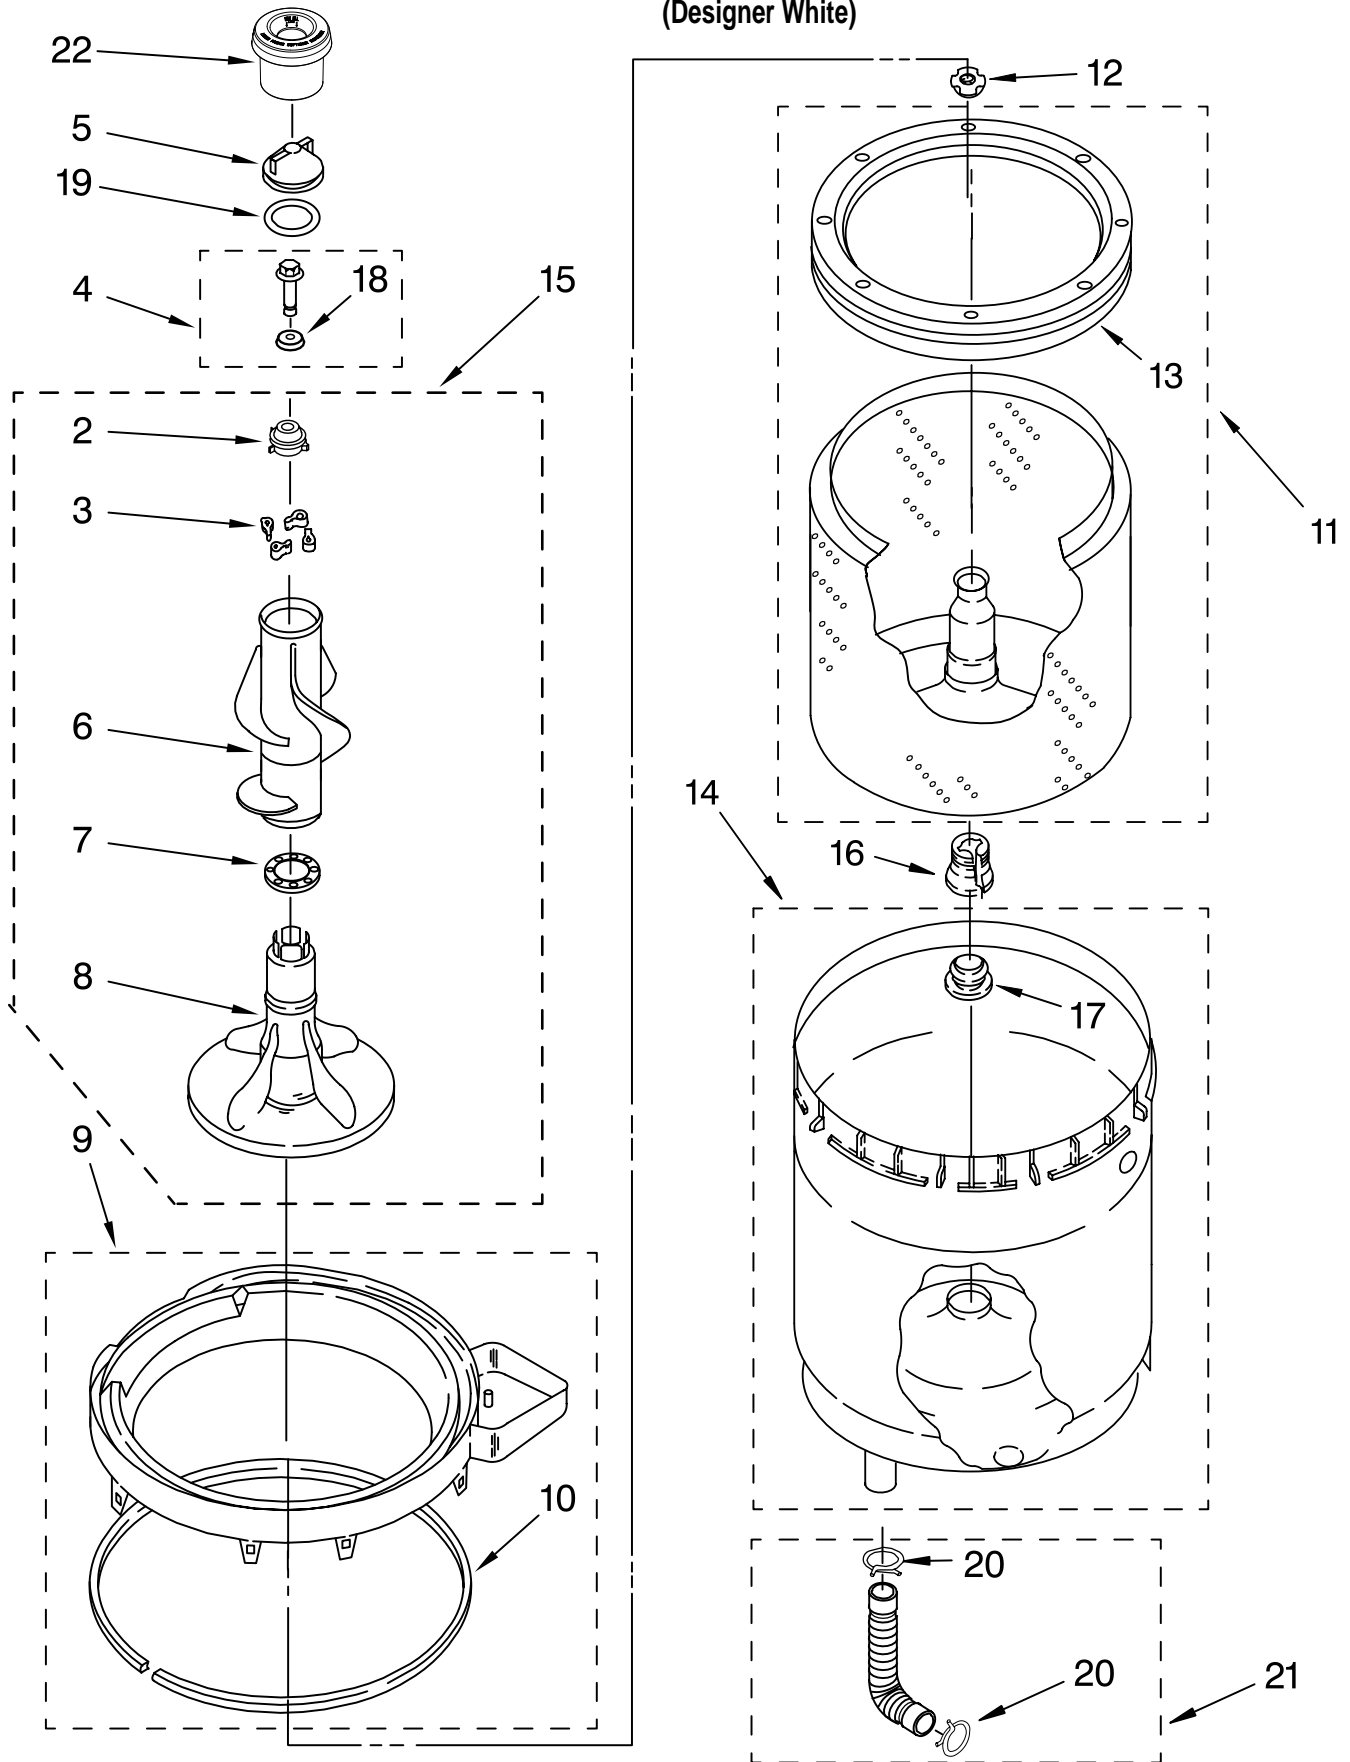

AGITATOR, BASKET AND TUB PARTS

For Models: MET3800TW0
(Designer White)

IMPORTANT: All Part Numbers Listed Are Whirlpool Numbers. Source Parts Through Whirlpool.

AGITATOR, BASKET AND TUB PARTS

For Models: MET3800TWO
(Designer White)

Illus. No.	Part No.	DESCRIPTION
2	3947410	Cam Driven
3	3366877	Dog, Agitator (4)
4	358237	Screw & Washer
5	387094	Cap, Barrier
6	3349610	Mover, Agitator Clutch
7	3351014	Spacer, Thrust
8	3349578	Agitator
9	8528150	Tub Ring
10	3976308	Gasket, Tub Ring
11	3979385	Basket
12	21366	Nut, Spanner
13	8519788	Ring, Balance
14	3349292	Tub
15	3349743	Agitator, (Complete)
16	389140	Block, Drive
17	383727	Gasket, Centerpost
18	3949550	Washer
19	3348855	Seal, Inner Cap
20	3363366	Clamp, Hose (2)
21	3951449	Hose & Clamp Assembly
22	3350834	Dispenser, Assembly

IMPORTANT: All Part Numbers Listed Are Whirlpool Numbers. Source Parts Through Whirlpool.