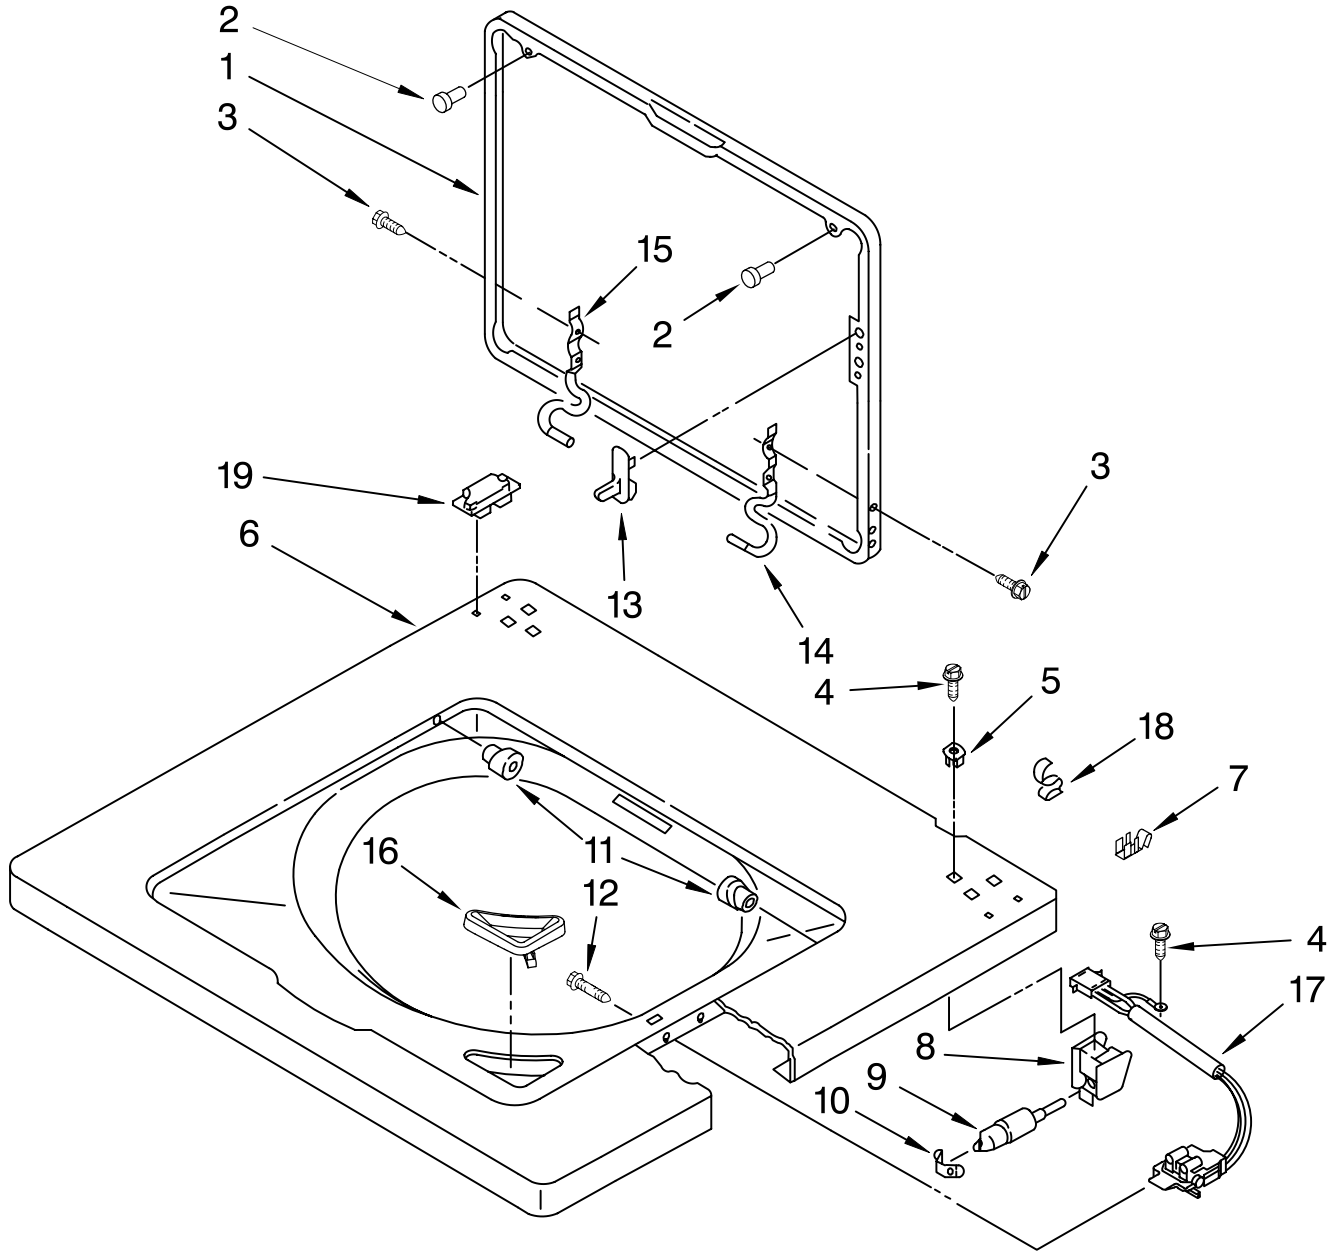

WASHER TOP AND LID PARTS

For Models: MET3800TW0
(Designer White)

IMPORTANT: All Part Numbers Listed Are Whirlpool Numbers. Source Parts Through Whirlpool.

WASHER TOP AND LID PARTS

For Models: MET3800TW0
(Designer White)

Illus. No.	Part No.	DESCRIPTION
1	3351652	Lid
2	9724509	Bumper, Lid (2)
3	3351355	Screw And Washer
4	343641	Screw, 10-16 x 1/2
5	692400	Nut, Push-In (2)
6	3349817	Top
7	357572	Clip, Grounding
8	3354020	Bracket Mounting
9	3350152	Lid Retainer
10	3350828	Clip
11	21258	Hinge, Bearing (2)
12	3356311	Screw And Washer
13	358684	Strike, Lid
14	3350101	Hinge, R.H.
15	3350102	Hinge, L.H.
16	3362952	Dispenser-Bleach
17	3355458	Switch, Lid
18	90016	Clip, Wire (4)
19	3390481	Locator, Top

IMPORTANT: All Part Numbers Listed Are Whirlpool Numbers. Source Parts Through Whirlpool.