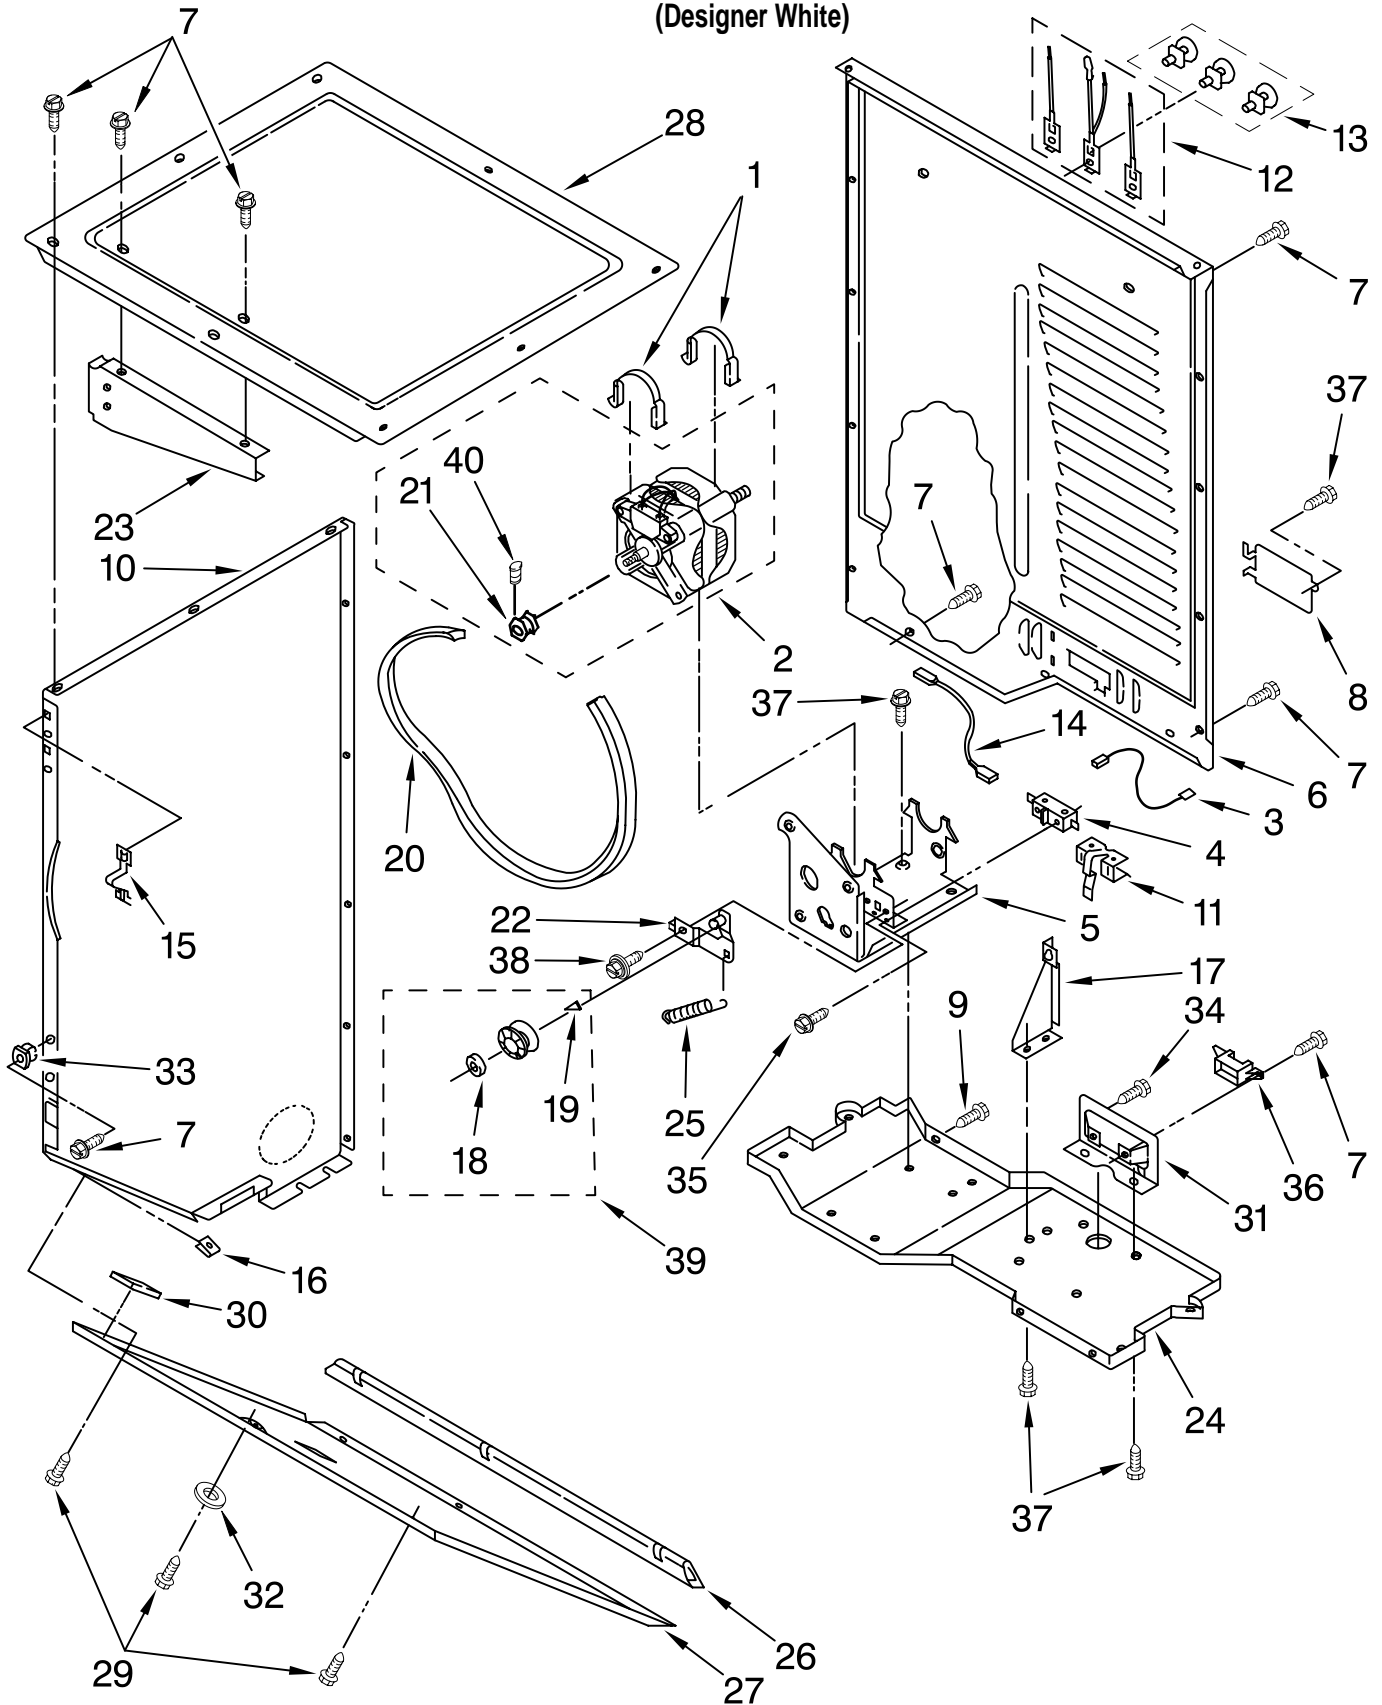

DRYER CABINET AND MOTOR PARTS

For Models: MET3800TW0
(Designer White)

IMPORTANT: All Part Numbers Listed Are Whirlpool Numbers. Source Parts Through Whirlpool.

DRYER CABINET AND MOTOR PARTS

For Models: MET3800TW0
(Designer White)

Illus. No.	Part No.	DESCRIPTION	Illus. No.	Part No.	DESCRIPTION	Illus. No.	Part No.	DESCRIPTION
1	660658	Clamp, Motor Mounting (2)	13	279393	Screw Kit (For Terminal Block)	25	3387374	Spring, Idler
2	8538266	Motor, Main Drive (60 Hz.)	14	3394081	Wire, Broken Belt Switch	26	3389683	Cove, Transition Panel (Black)
3	3398948	Wire, Jumper	15	3389231	Clip, Front Panel (2)	27	3389272	Panel, Transition
4	3394881	Switch, Broken Belt	16	98234	Clip, Ground	28	3389537	Top, Dryer
5	3388858	Bracket, Motor	17	3391639	Bracket, Bulkhead	29	693304	Screw & Washer
6	3389847	Panel, Rear	18	690997	Washer, Thrust	30	3389682	Spacer (2)
7	343641	Screw, 10-16 x 1/2	19	W10121334	Tri-Ring	31	3393722	Bracket, Terminal Block
8	3387673	Cover, Terminal Block	20	3387610	Belt, Drive	32	3389431	Bumper, Lid Stop
9	8533974	Screw, Ground (10-32 x 1/2)	21	3391087	Pulley, Motor (60 Hz.)	33	692400	Nut, Push-In
10	3389264	Panel, Side (L.H.)	22	3389332	Bracket, Idler	34	3387485	Screw, 10-16 x 5/8
	3389256	Panel, Side (R.H.)	23	3390722	Shield-Console To Drum	35	98129	Screw, 6-20 x 1-1/16
11	8066120	Lever, Snap Switch	24	3390026	Base, Dryer	36	3397659	Block, Terminal
12	279318	Terminal, Tinned & Brass (3)				37	3390631	Screw, 10-16 x 3/8
						38	3389420	Bolt, Shoulder
						39	3388672	Pulley, Idler
						40	3394743	Pin, Roll

IMPORTANT: All Part Numbers Listed Are Whirlpool Numbers. Source Parts Through Whirlpool.