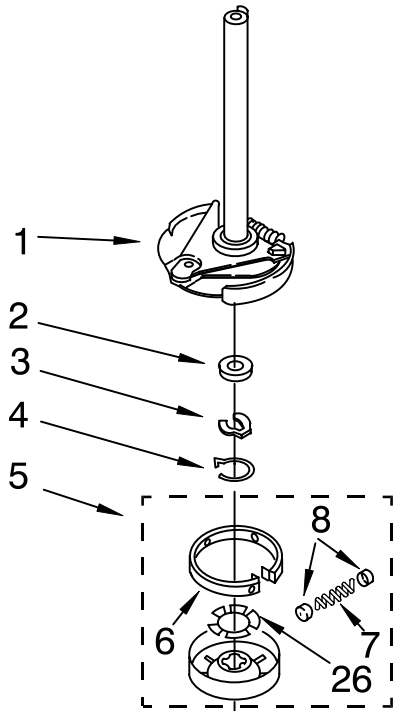

WASHER CABINET PARTS

For Models: MET3800TW0
(Designer White)

Illus. No.	Part No.	DESCRIPTION	Illus. No.	Part No.	DESCRIPTION	Illus. No.	Part No.	DESCRIPTION
1	3349770	Clip, Spring Top (2)	12	660975	Plug, Top To Cabinet (2)	29	358594	Foot, Rear (2)
2	3349768	Bracket, Vacuum	13	8557915	Connector, Hose	30	3350144	Bracket, Lid Switch
3	62863	Screw, Mixing Valve Mounting	14	356138	Clamp, Hose	32	352292	Nut, Push-In (2)
4	3350013	Foam	15	3349673	Bracket, Valve	33	3400300	Screw, 5/16-18 x 1/2
5	3979349	Valve, Water Mixing	16	387606	Thermister, Inlet	34	389102	Foot, Front (2)
6	370451	Clamp, Hose	17	371503	Clamp, Hose	35	3400917	Nut, Jam (2)
7	8521954	Hose, Water Inlet (Vacuum Break To Mixing Valve)	18	3350145	Shield, Lid Switch	36	3349493	Panel, Rear (Washer)
8	3349455	Panel, Side (2) (Same Panel Used On Left And Right Side)	19	3402724	Base, Cabinet	37	343641	Screw, 10-16 x 1/2
9	3350745	Brace, Front Panel	20	3388857	Bracket, Base	38	3349697	Rail, Back Top
10	3353841	Hose, Drain	21	371507	Clamp, Hose	39	3350135	Spring, Lever Bracket
11	9740848	Screw, 8-18 x 1/2	22	3394083	Clip, Front Panel (2)	40	3390608	Shield, Corner Right Rear
			23	3349311	Link, Leveling	41	3393930	Nut, Hex (2)
			24	359364	Clip, Leveling Mechanism (2)	42	352292	Nut, Push-In (2)
			25	98234	Clip, Ground			
			26	345670	Lock, Top (2)			
			27	3349499	Panel, Front			
			28	303294	Edge, Protector			

IMPORTANT: All Part Numbers Listed Are Whirlpool Numbers. Source Parts Through Whirlpool.

BRAKE, CLUTCH, GEARCASE, MOTOR AND PUMP PARTS

For Models: MET3800TWO

(Designer White)

Illus. No.	Part No.	DESCRIPTION
1	388951	Brake And Drive Tube (Complete) (Refer To Page 18 For Further Breakdown)
2	63292	Washer, Spin Tube Thrust
3	62697	Ring, Spin Tube Support
4	63283	Ring, Retainer
5	3951311	Clutch (Complete)
6	3951308	Band And Lining (Includes Illus. 7 & 8)
7	3946792	Spring & Damper Assembly
8	62646	Cap, Clutch Spring (2)
9	8532118	Gearcase (Complete)(Refer To Page 17 For Further Breakdown)