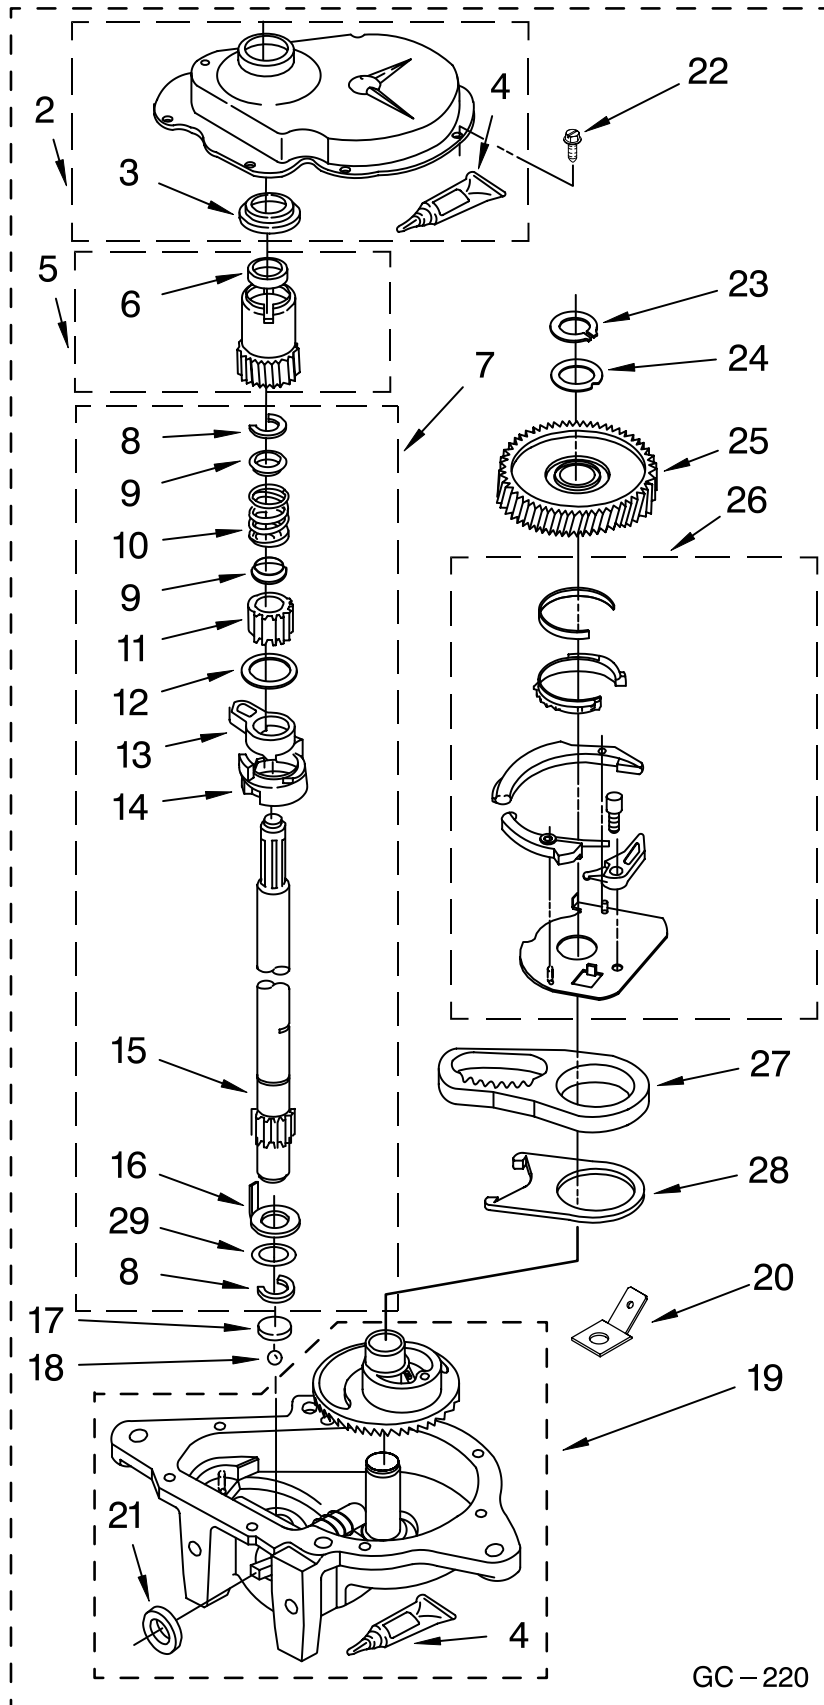

GEARCASE PARTS

For Models: MET3800TWO
(Designer White)

Illus. No.	Part No.	DESCRIPTION
1	8532118	Gearcase (Complete)
2	285202	Cover, Gearcase
3	3349985	Seal, Gearcase Cover
4	285195	Sealer, Gasket (.20 Fl. Oz.) (6 ml)
5	63320	Pinion, Spin (Includes Illus. 25)
6	356427	Seal, Spin Pinion
7	389387	Shaft, Agitator (Complete)
8	90369	Ring, Retaining (2)
9	62677	Retainer, Spring (2)
10	62676	Spring, Agitate
11	63273	Gear, Agitate (Includes 15 & 29)
12	62619	Washer, Agitate Gear
13	62580	Cam Follower (Includes 14)
14	62581	Cam, Agitate (Includes 13)
15	285509	Shaft, Agitator (Includes 11 & 29)
16	62618	Washer, Cam Thrust
17	16018	Bearing, Thrust (Includes 18)
18	85529	Ball, Bearing (Includes 17)
19	389230	Bottom and Pinion, Gearcase
20	3949116	Block Tab, Terminal
21	285352	Seal, Thrust Plug
22	3351614	Screw, Gearcase Cover Mounting (8) (10-24 x 3/8)
23	3362552	Ring, Retaining
24	285735	Washer Kit, Thrust
25	62570	Gear, Spin
26	388253	Neutral Assembly
27	3349296	Rack, Connecting
28	62621	Actuator, Shift
29	388815	Washer, Intermediate

GC-220

IMPORTANT: All Part Numbers Listed Are Whirlpool Numbers. Source Parts Through Whirlpool.