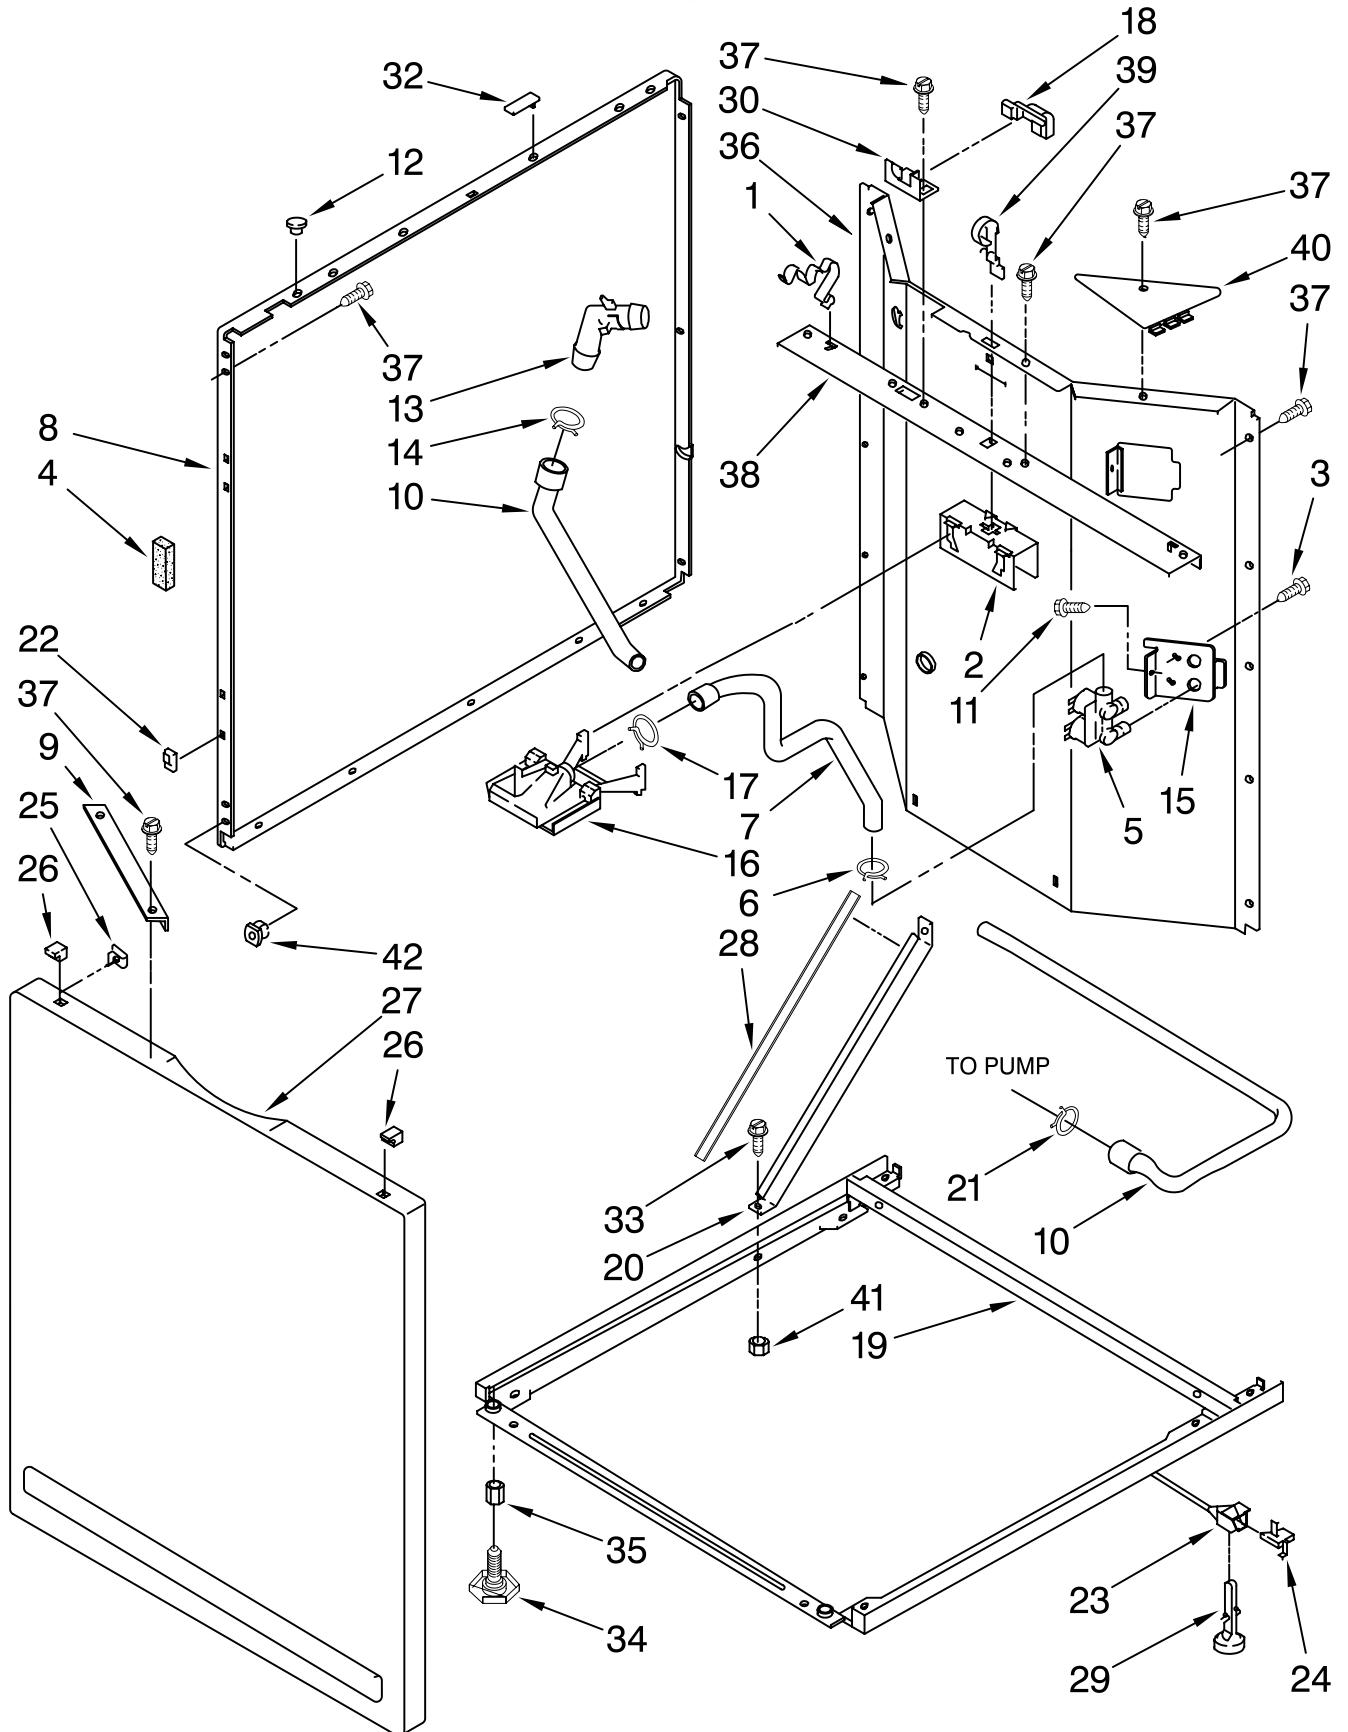

WASHER CABINET PARTS

For Models: MET3800TWO
(Designer White)

IMPORTANT: All Part Numbers Listed Are Whirlpool Numbers. Source Parts Through Whirlpool.

WASHER CABINET PARTS

For Models: MET3800TW0
(Designer White)

Illus. No.	Part No.	DESCRIPTION	Illus. No.	Part No.	DESCRIPTION	Illus. No.	Part No.	DESCRIPTION
1	3349770	Clip, Spring Top (2)	12	660975	Plug, Top To Cabinet (2)	29	358594	Foot, Rear (2)
2	3349768	Bracket, Vacuum	13	8557915	Connector, Hose	30	3350144	Bracket, Lid Switch
3	62863	Screw, Mixing Valve Mounting	14	356138	Clamp, Hose	32	352292	Nut, Push-In (2)
4	3350013	Foam	15	3349673	Bracket, Valve	33	3400300	Screw, 5/16-18 x 1/2
5	3979349	Valve, Water Mixing	16	387606	Thermister, Inlet	34	389102	Foot, Front (2)
6	370451	Clamp, Hose	17	371503	Clamp, Hose	35	3400917	Nut, Jam (2)
7	8521954	Hose, Water Inlet (Vacuum Break To Mixing Valve)	18	3350145	Shield, Lid Switch	36	3349493	Panel, Rear (Washer)
8	3349455	Panel, Side (2) (Same Panel Used On Left And Right Side)	19	3402724	Base, Cabinet	37	343641	Screw, 10-16 x 1/2
9	3350745	Brace, Front Panel	20	3388857	Bracket, Base	38	3349697	Rail, Back Top
10	3353841	Hose, Drain	21	371507	Clamp, Hose	39	3350135	Spring, Lever Bracket
11	9740848	Screw, 8-18 x 1/2	22	3394083	Clip, Front Panel (2)	40	3390608	Shield, Corner Right Rear
			23	3349311	Link, Leveling	41	3393930	Nut, Hex (2)
			24	359364	Clip, Leveling Mechanism (2)	42	352292	Nut, Push-In (2)
			25	98234	Clip, Ground			
			26	345670	Lock, Top (2)			
			27	3349499	Panel, Front			
			28	303294	Edge, Protector			

IMPORTANT: All Part Numbers Listed Are Whirlpool Numbers. Source Parts Through Whirlpool.