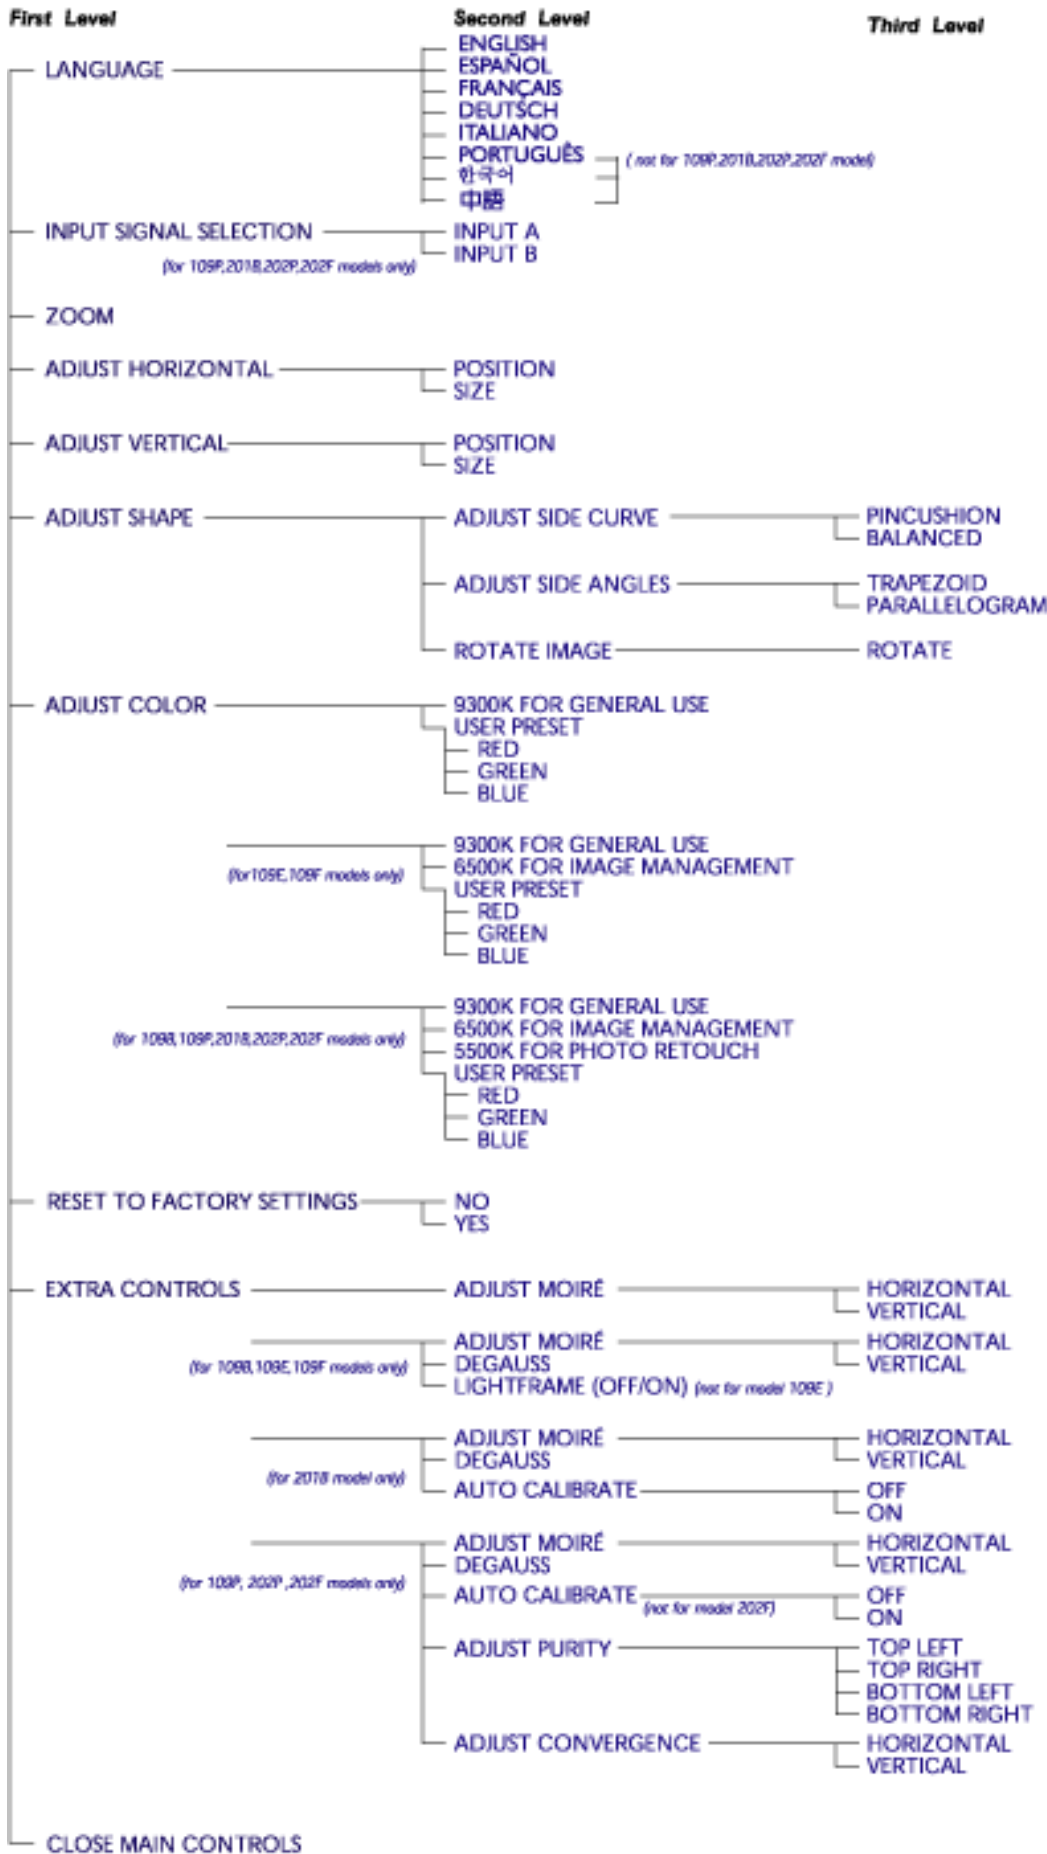

Ú[•ãæ^Á [] ã |Á [^Á aÁæ a|æÁ •: ^•d æ@[\æ æ^&@Á Á [] ã•: ^{ Áãæ |æ aÁUÖÁ
^|{ ^} 5, E

CRT OSD tree / English

* Specifications are subject to change without prior notice.

BAI DŌF @3 BA 5L F7= EFDA @K

7 n gtc`nUXUk UbY`dmU]U