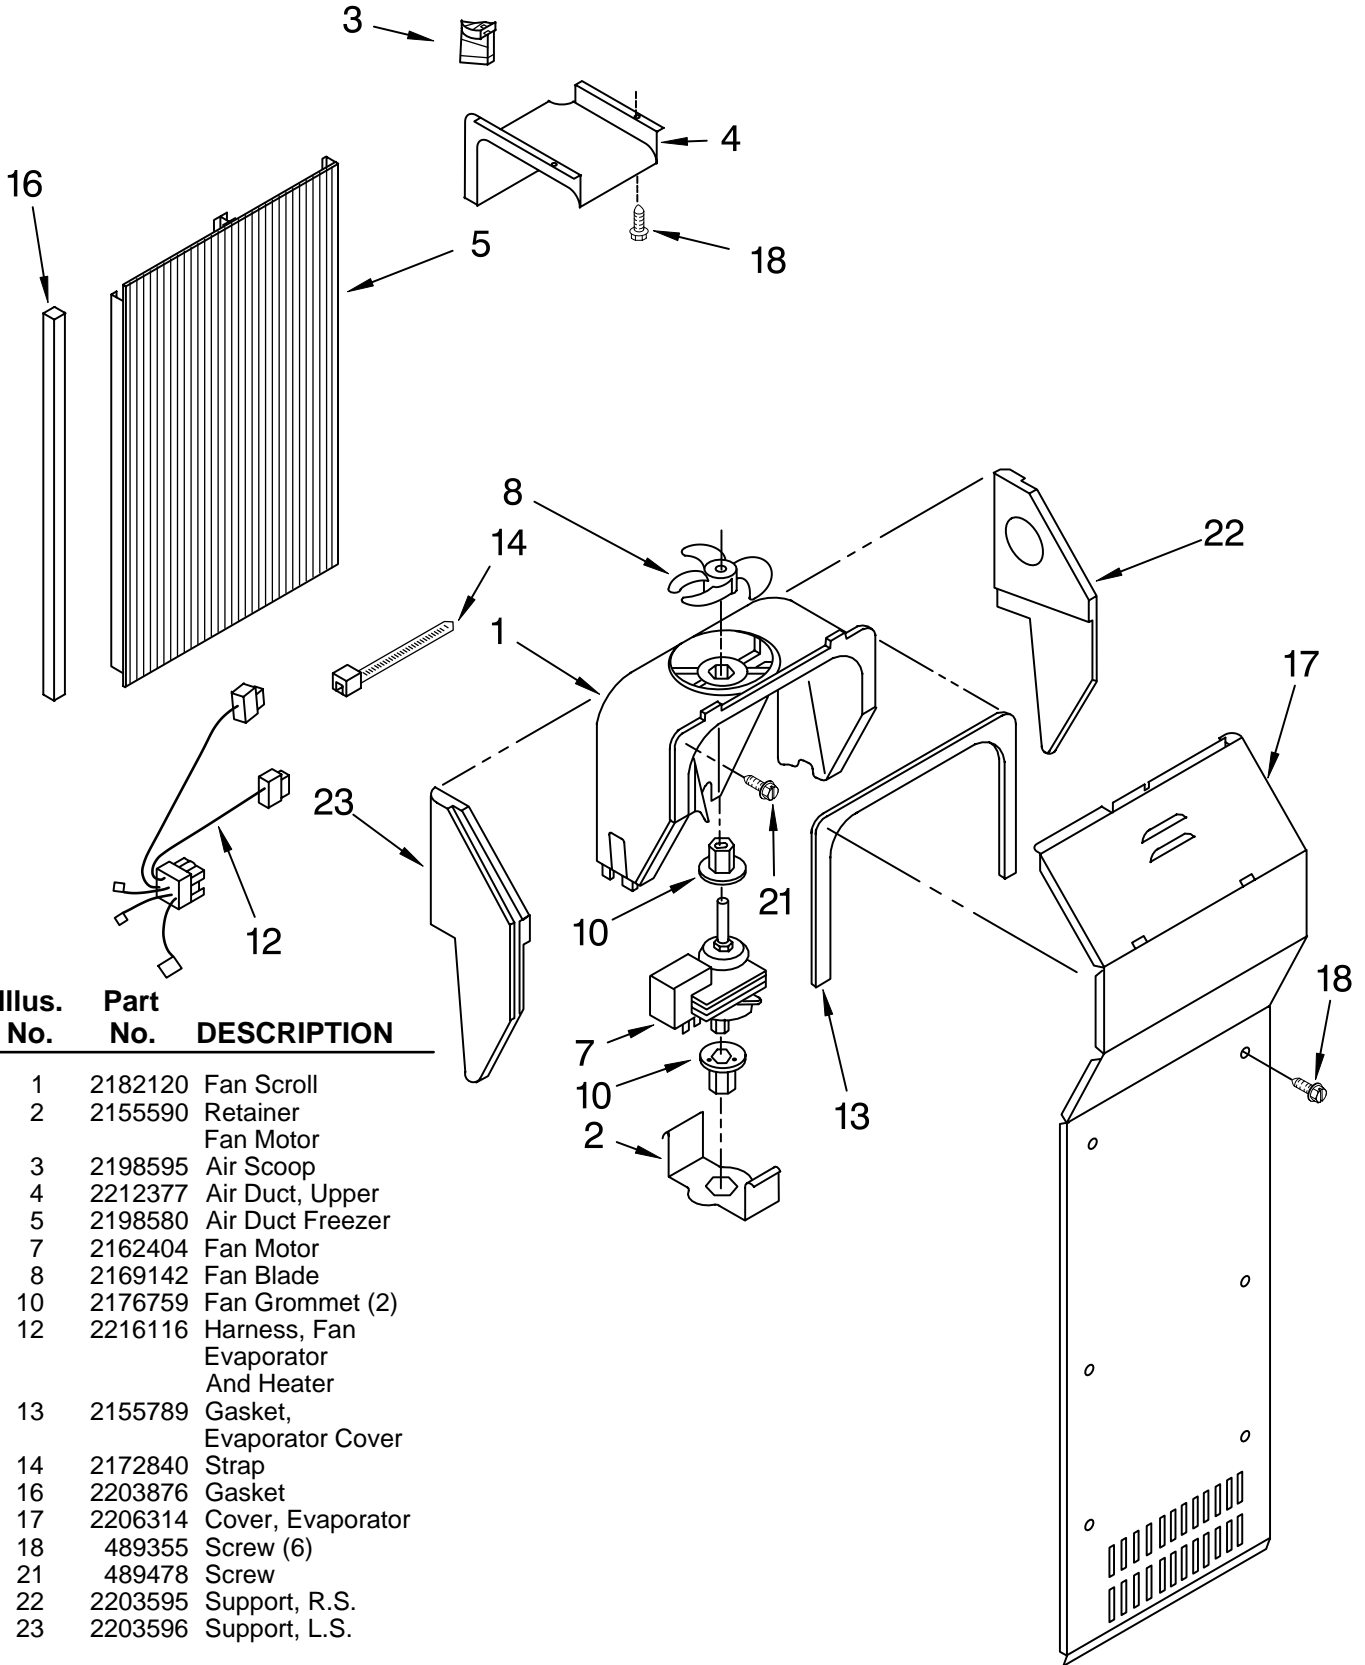

AIR FLOW PARTS

For Models: KRSR271LWH02, KRSR271LBT02, KRSR271LBL02, KRSR271LSS02
(White) (Biscuit) (Black) (Stainless Steel)

Illus. No.	Part No.	DESCRIPTION
1	2182120	Fan Scroll
2	2155590	Retainer Fan Motor
3	2198595	Air Scoop
4	2212377	Air Duct, Upper
5	2198580	Air Duct Freezer
7	2162404	Fan Motor
8	2169142	Fan Blade
10	2176759	Fan Grommet (2)
12	2216116	Harness, Fan Evaporator And Heater
13	2155789	Gasket, Evaporator Cover
14	2172840	Strap
16	2203876	Gasket
17	2206314	Cover, Evaporator
18	489355	Screw (6)
21	489478	Screw
22	2203595	Support, R.S.
23	2203596	Support, L.S.

FOR ORDERING INFORMATION REFER TO PARTS PRICE LIST