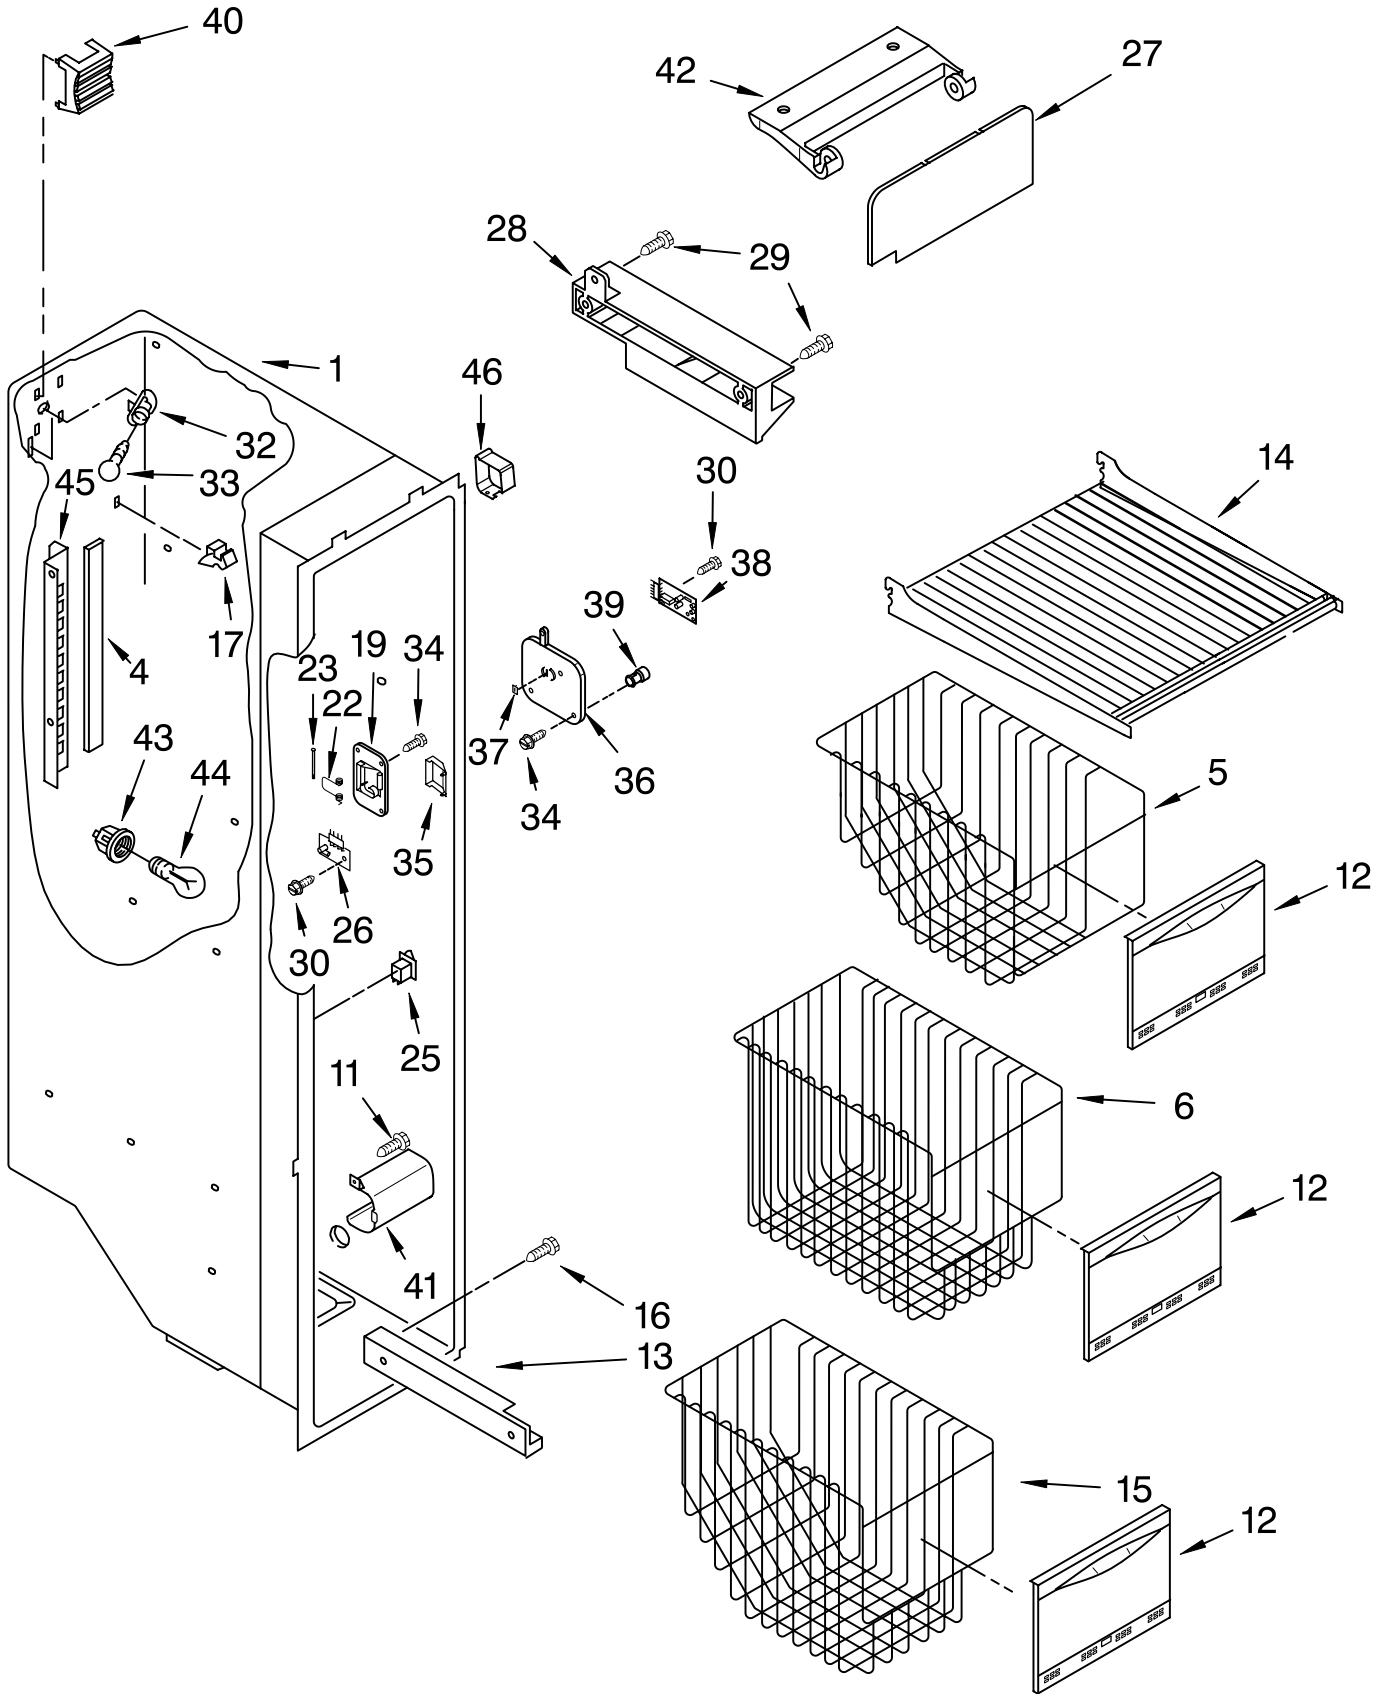

FREEZER LINER PARTS

For Models: KRSR27ILWH02, KRSR27ILBT02, KRSR27ILBL02, KRSR27ILSS02
(White) (Biscuit) (Black) (Stainless Steel)

FOR ORDERING INFORMATION REFER TO PARTS PRICE LIST

FREEZER LINER PARTS

For Models: **KSRS27ILWH02**, **KSRS27ILBT02**, **KSRS27ILBL02**, **KSRS27ILSS02**
(White) (Biscuit) (Black) (Stainless Steel)

Illus. No.	Part No.	DESCRIPTION
1		Liner (Not A Serviceable Part)
4	2198697	Gasket
5	2205834	Basket, Top
6	2205833	Basket, Tall
11	3400893	Screw
12	2205826	Basket, Front
13		Shelf Track
	2181760	Right Side
	2181759	Left Side
14	2205837	Shelf
15	2205832	Basket, Sloped
16	486298	Screw (8)
17	842534	Clip, Air Duct (2)
19	2198587	Cover, Emitter
22	2198635	Spring
23	2198634	Pin
25	1115373	Switch, Rocker Arm
26	2220398	P.C. Board Emitter
27	2198642	Cover, Ice Maker
28	2212321	Slide, Ice Maker Mounting
29	489478	Screw
30	489214	Screw
32	2162085	Light Socket
33	527949	Light Bulb
34	8281185	Screw
35	2198633	Flipper
36	2198588	Cover, Receiver
37	2198637	Slide, Ice Maker Shut Off
38	2255114	P.C. Board, Receiver
39	2198643	Lens
40	2198589	Light Shield
41	2212340	Light Lens
42	2198641	Bracket, Ice Maker Cover
43	2155597	Socket, Light
44	527949	Light Bulb
45		Ladder
	2198609	Left Side
	2198610	Right Side
46	2219878	Shield, Wiring