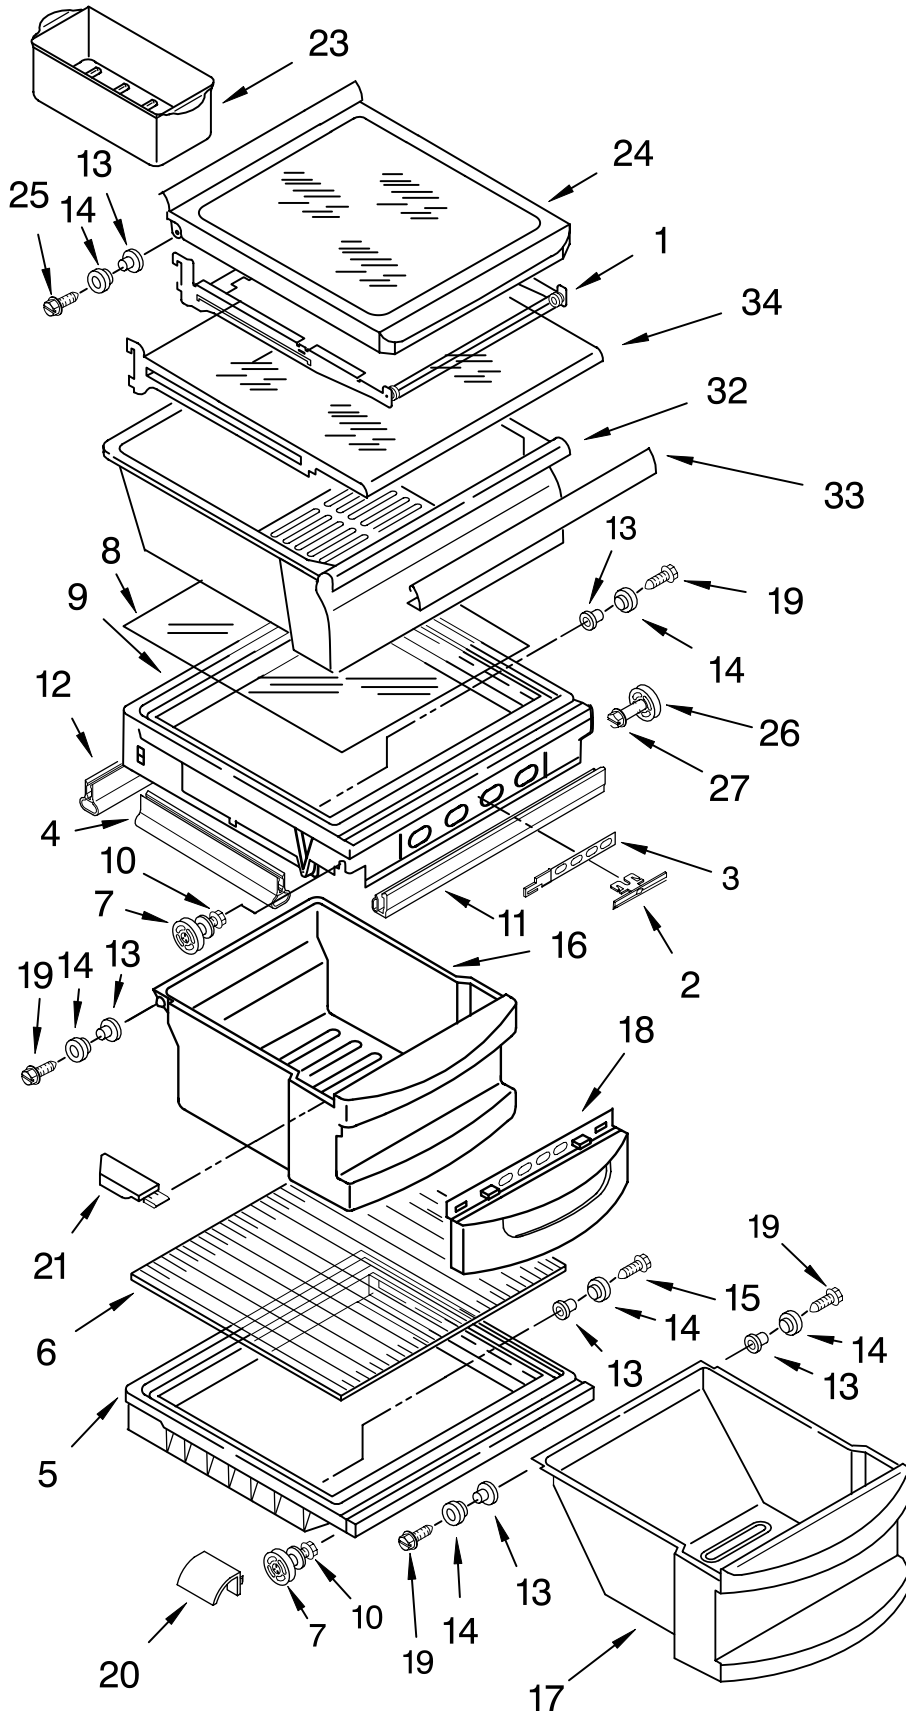

For Models: KRSR27ILWH02, KRSR27ILBT02, KRSR27ILBL02, KRSR27ILSS02
 (White) (Biscuit) (Black) (Stainless Steel)

Illus. No.	Part No.	DESCRIPTION
1		Liner (Not A Serviceable Part)
2	2194744	Escutcheon, Meat Pan Control
3	2182757	Slide Meat Pan Control
4	2182147	Louver
5	2216113	Thermistor
9	2206273	Shelf Ladder
10	487539	Screw
11	486298	Screw (2)
15	2216112	Air Diffuser Assembly
16	2212240	Air Diffuser Cover
17	2150331	Cover, Wiring
18	2162085	Socket
19	2217199	Reservoir
20	527949	Light Bulb
21	2209769	Light Lens
22	488280	Screw
23	2179404	Rack, Wine & Egg

FOR ORDERING INFORMATION REFER TO PARTS PRICE LIST

REFRIGERATOR SHELF PARTS

For Models: KRSR271LWH02, KRSR271LBT02, KRSR271LBL02, KRSR271LSS02

(White)

(Biscuit)

(Black)

(Stainless Steel)

Illus. No.	Part No.	DESCRIPTION
1	2195978	Shelf Assembly, Cantilever (2)
2	2174253	Button, Humidity
3	2174252	Slide, Humidity
4	2174273	Gasket, Side (2)
5	2223357	Cover, Meat Pan (Includes Items 13, 14, & 15)
6	2255144	Glass, Cover
7	2196485	Stud Assembly (Use On Crisper Cover, As Shown, If Applicable)
8	2255143	Glass, Cover
9	2256153	Cover, Crisper (Includes 2, 3, 4, 11, 12, 13, 14, & 19)
10	3400894	Screw (Use On Crisper Cover, As Shown, If Applicable)
11	2223361	Gasket, (Front)
12	2223362	Gasket, (Rear)
13	2174478	Eyelet, Roller
14	2188212	Roller
15	489211	Screw
16	2223358	Crisper Pan (Includes 13, 14, 18, 19, & 21)
17	2223359	Meat Pan (Includes 13, 14, 19, & 22)
18	2174076	Window, Crisper
19	489261	Screw
20	2176095	Deflector
21	2223286	Cap, Crisper Pan Right Side
	2223285	Left Side
22	2174362	Window, Meat Pan
23	2216624	Egg Bin
24	2174021	Shelf & Roller Assembly
25	489439	Screw
26	2196483	Stud Assembly (If Applicable)
27	8281158	Screw (If Applicable)
32	2209677	Snack, Pan
33	2179243	Trim, Handle
34	2206346	Shelf, Snack Pan