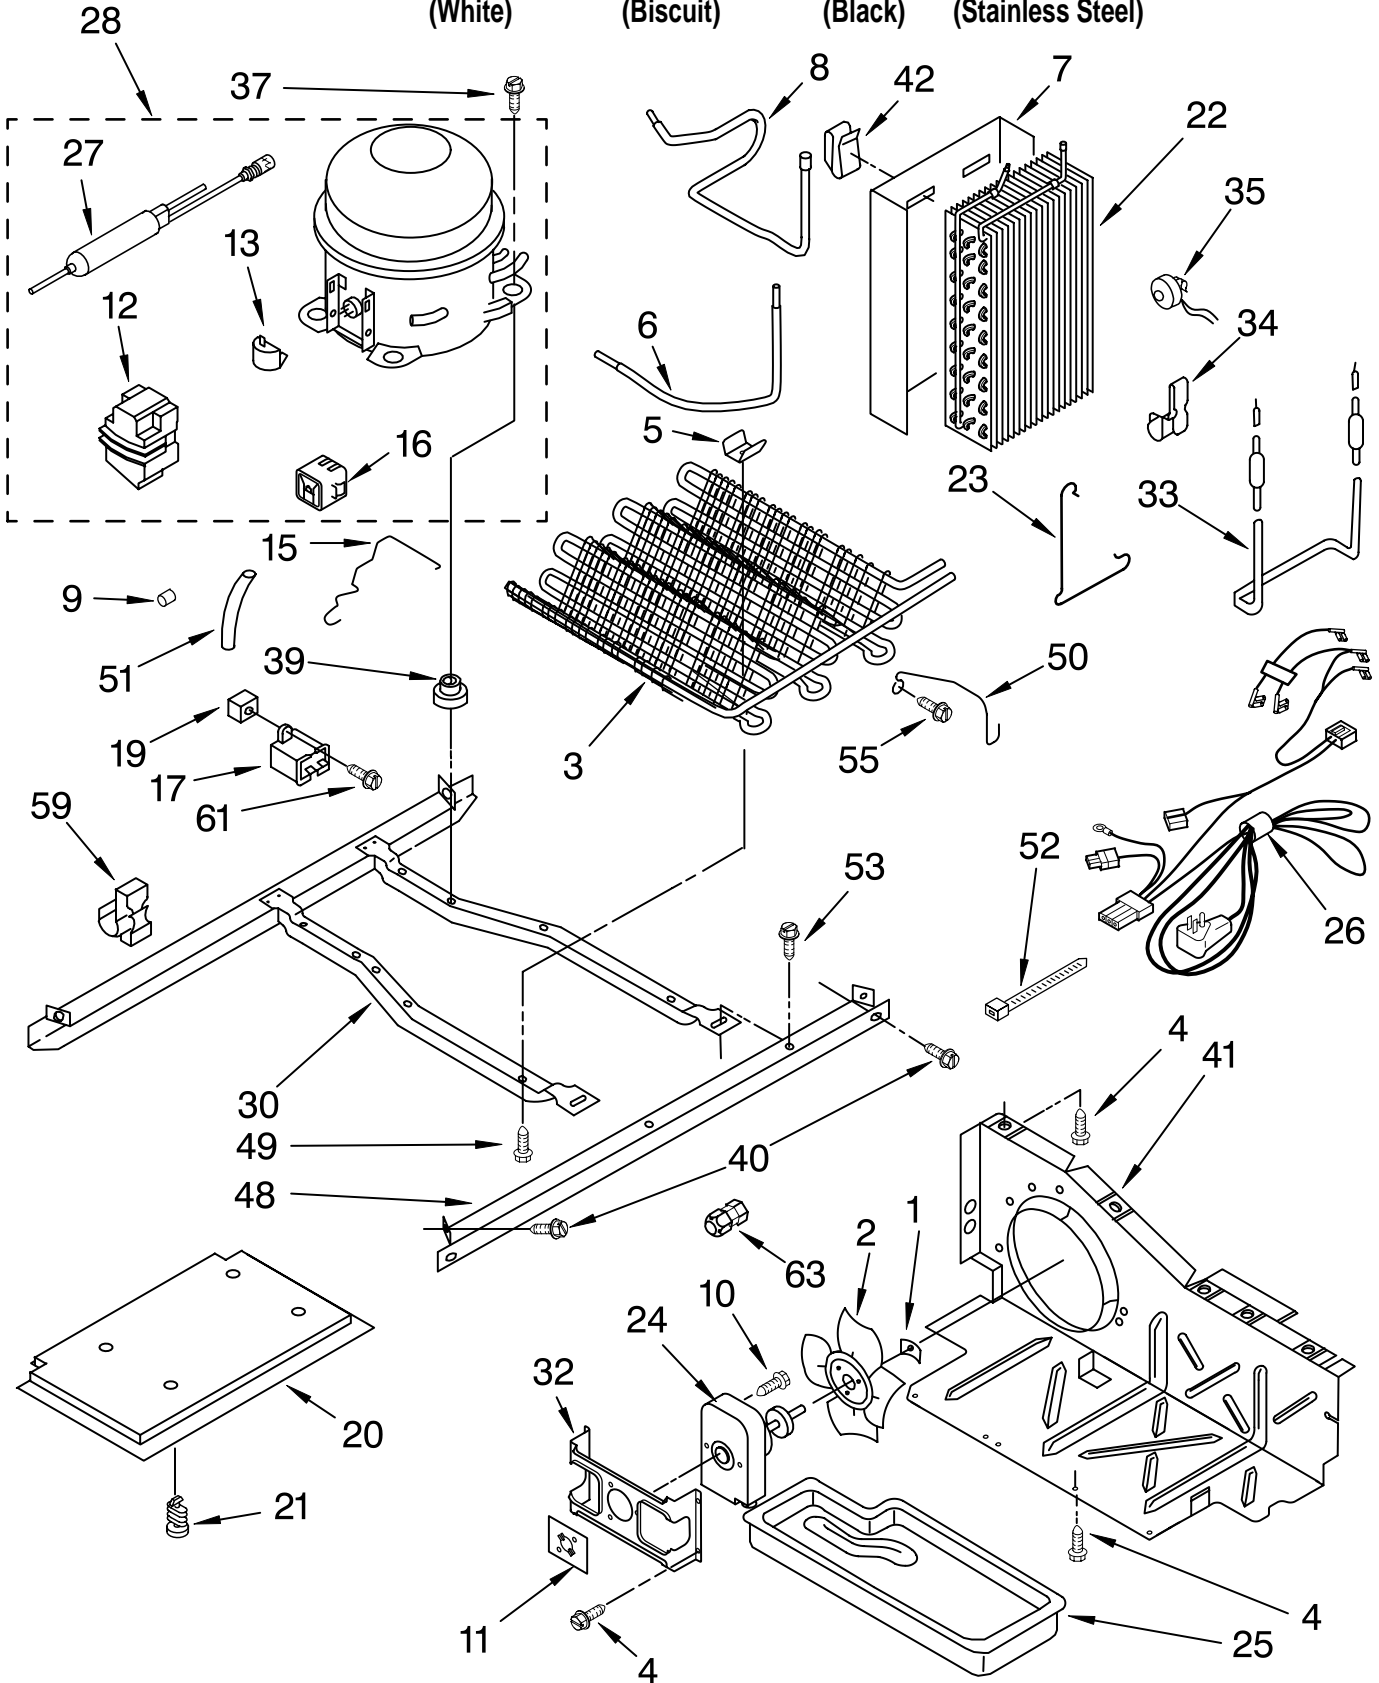

UNIT PARTS

For Models: KRSR27ILWH02, KRSR27ILBT02, KRSR27ILBL02, KRSR27ILSS02
(White) (Biscuit) (Black) (Stainless Steel)

Production Compressor Requires Production Electrical Components.
Service Compressor Requires Service Electrical Components.
For Further Information, Refer to Standard Brand and Related Components.

FOR ORDERING INFORMATION REFER TO PARTS PRICE LIST