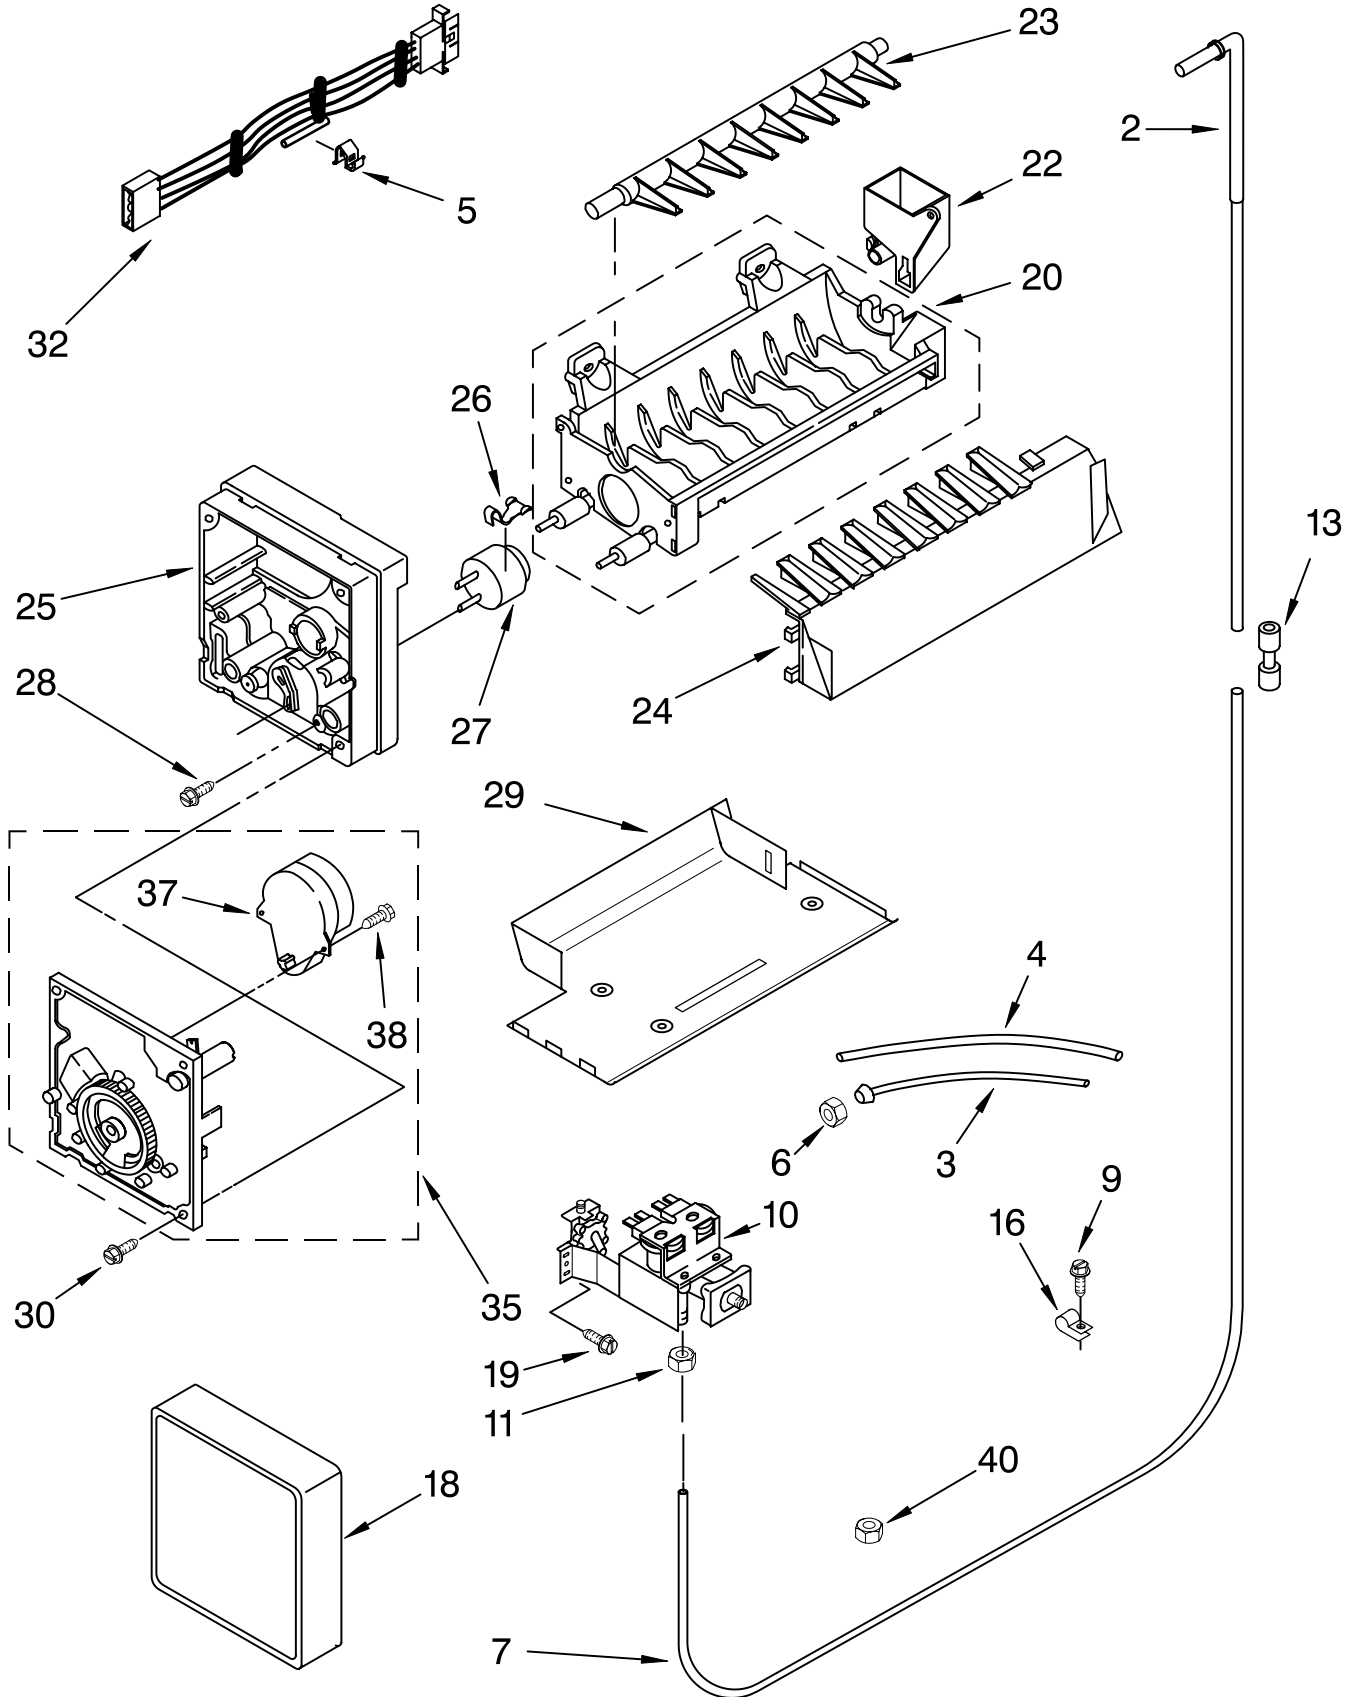

ICEMAKER PARTS

For Models: KRSR271LWH02, KRSR271LBT02, KRSR271LBL02, KRSR271LSS02
(White) (Biscuit) (Black) (Stainless Steel)

FOR ORDERING INFORMATION REFER TO PARTS PRICE LIST

ICEMAKER PARTS

For Models: KRSR27ILWH02, KRSR27ILBT02, KRSR27ILBL02, KRSR27ILSS02
(White) (Biscuit) (Black) (Stainless Steel)

Illus. No.	Part No.	DESCRIPTION
2	2198578	Fitting, Water Tube
3	2186493	Tube, Filter Outlet
4	2186492	Tube, Filter Inlet
5	628379	Clip, Fuse
6	2200083	Nut, Compression
7	2211507	Tube, Water
9	489478	Screw
10	2205762	Valve, Solenoid
11	627018	Nut, Compression
13	2198677	Connector, Water Tube
16	489385	Clamp, Tube
18	2174358	Cover
19	488649	Screw
20	628228	Mold & Heater Assembly (Also Order 542638 Silicone Grease)
22	628356	Bearing & Inlet
23	627843	Ejector
24	2198598	Ice Striper
25	2194712	Support
26	627796	Retainer, Thermostat
27	628397	Thermostat (Also Order 542369 Cement Alumilastic)
28	489322	Screw
29	2212322	Bracket, Ice Maker Mounting
30	489276	Screw
32	2187467	Harness, Wiring
35	626653	Module Assembly (Includes Items 37 & 38)
37	627811	Motor
38	489136	Screw
40	1129179	Nut, Compression