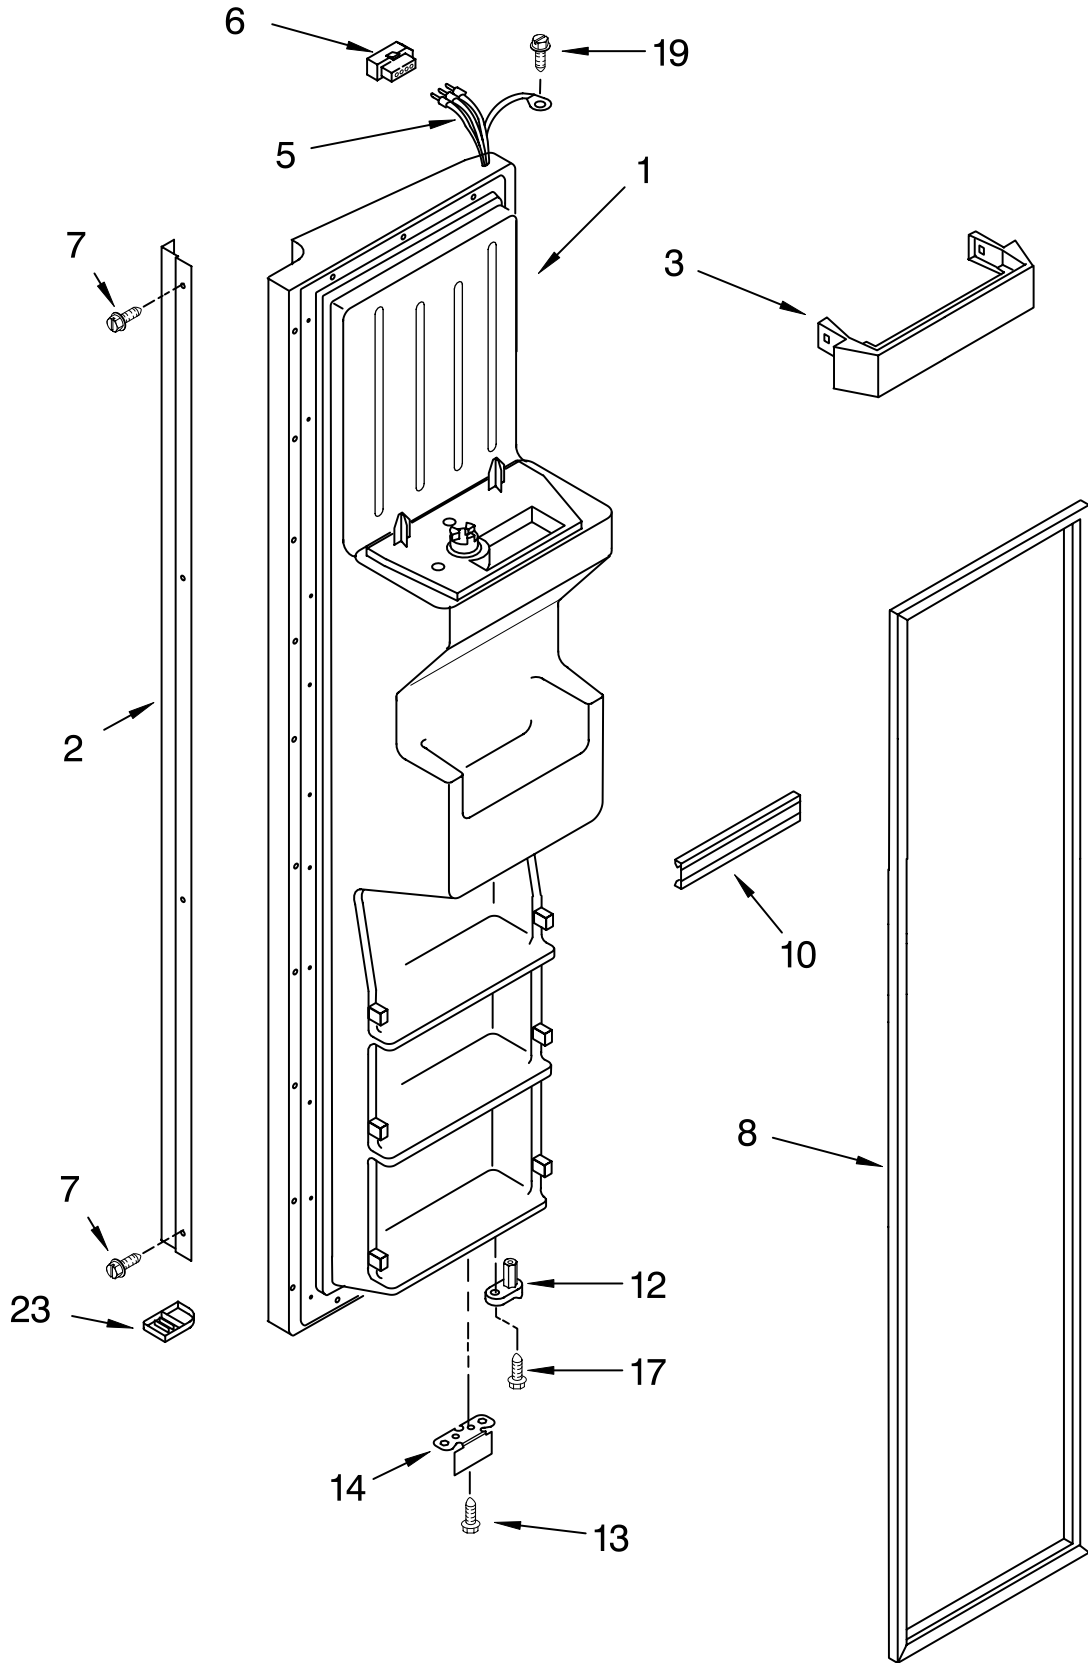

FREEZER DOOR PARTS

For Models: KRSR271LWH02, KRSR271LBT02, KRSR271LBL02, KRSR271LSS02
(White) (Biscuit) (Black) (Stainless Steel)

FOR ORDERING INFORMATION REFER TO PARTS PRICE LIST