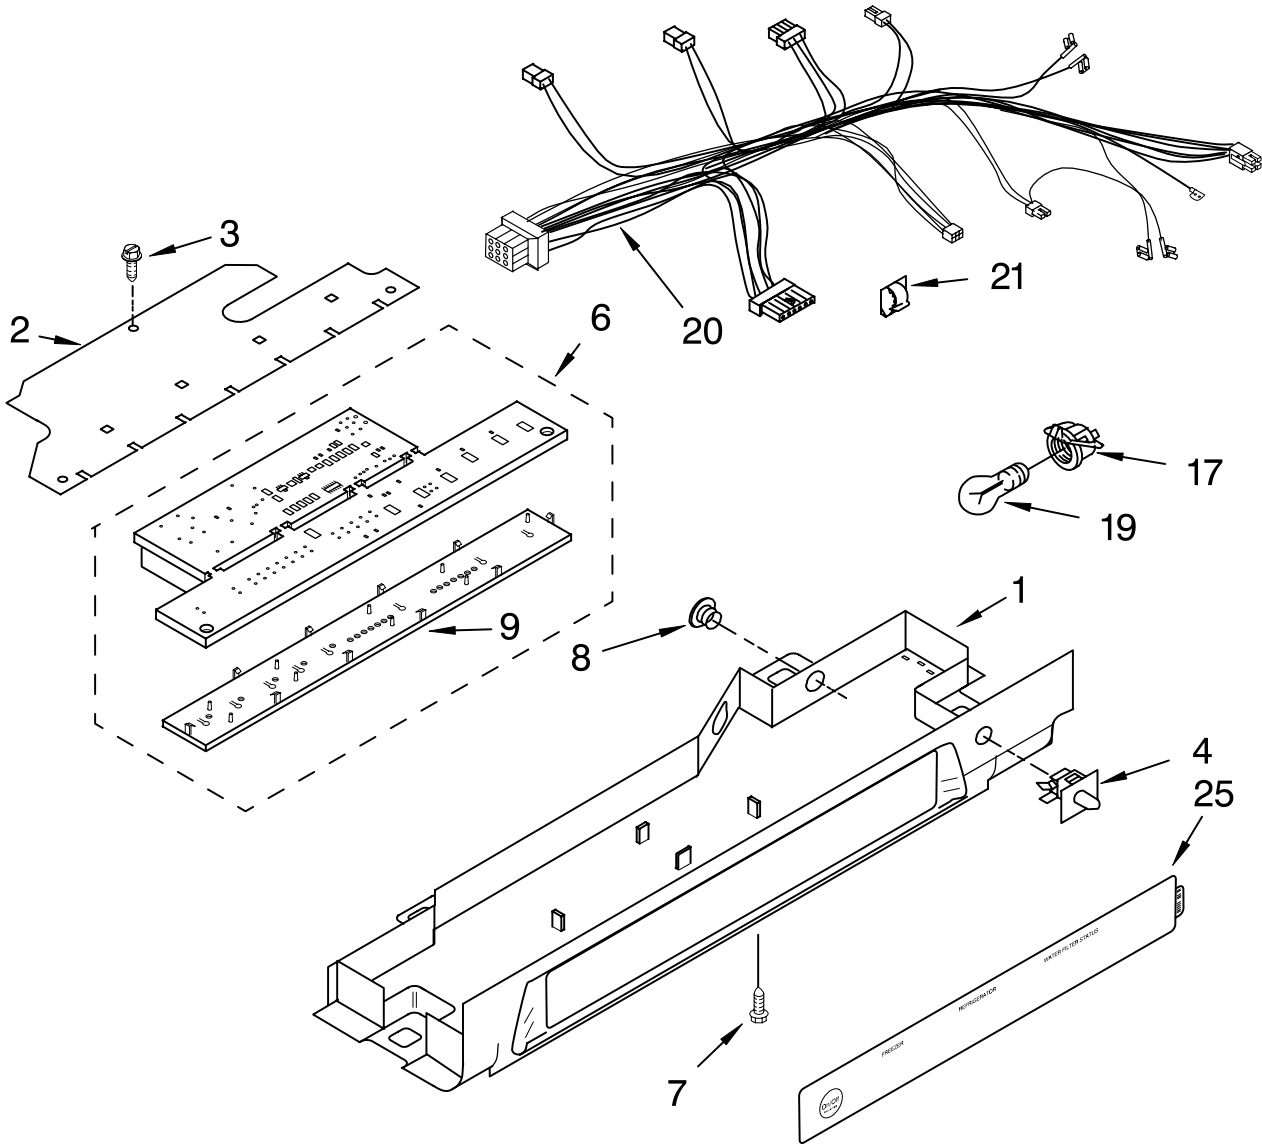

CONTROL PARTS

For Models: KRSR271LWH02, KRSR271LBT02, KRSR271LBL02, KRSR271LSS02
(White) (Biscuit) (Black) (Stainless Steel)

Illus. No.	Part No.	DESCRIPTION
1	2212005	Control Box
2	2216879	Cover
3	3196537	Screw
4	2219875	Light Switch
6	2220512	Control Board

Illus. No.	Part No.	DESCRIPTION
7	489290	Screw
8	940014	Hole Plug
9	2212011	Insert, Control Board
17	2162085	Light Socket
19	527949	Light Bulb

Illus. No.	Part No.	DESCRIPTION
20	2187558	Harness, Control Box
21	1115374	Clip, Wiring
25	2220255	Overlay, Control Box

FOR ORDERING INFORMATION REFER TO PARTS PRICE LIST