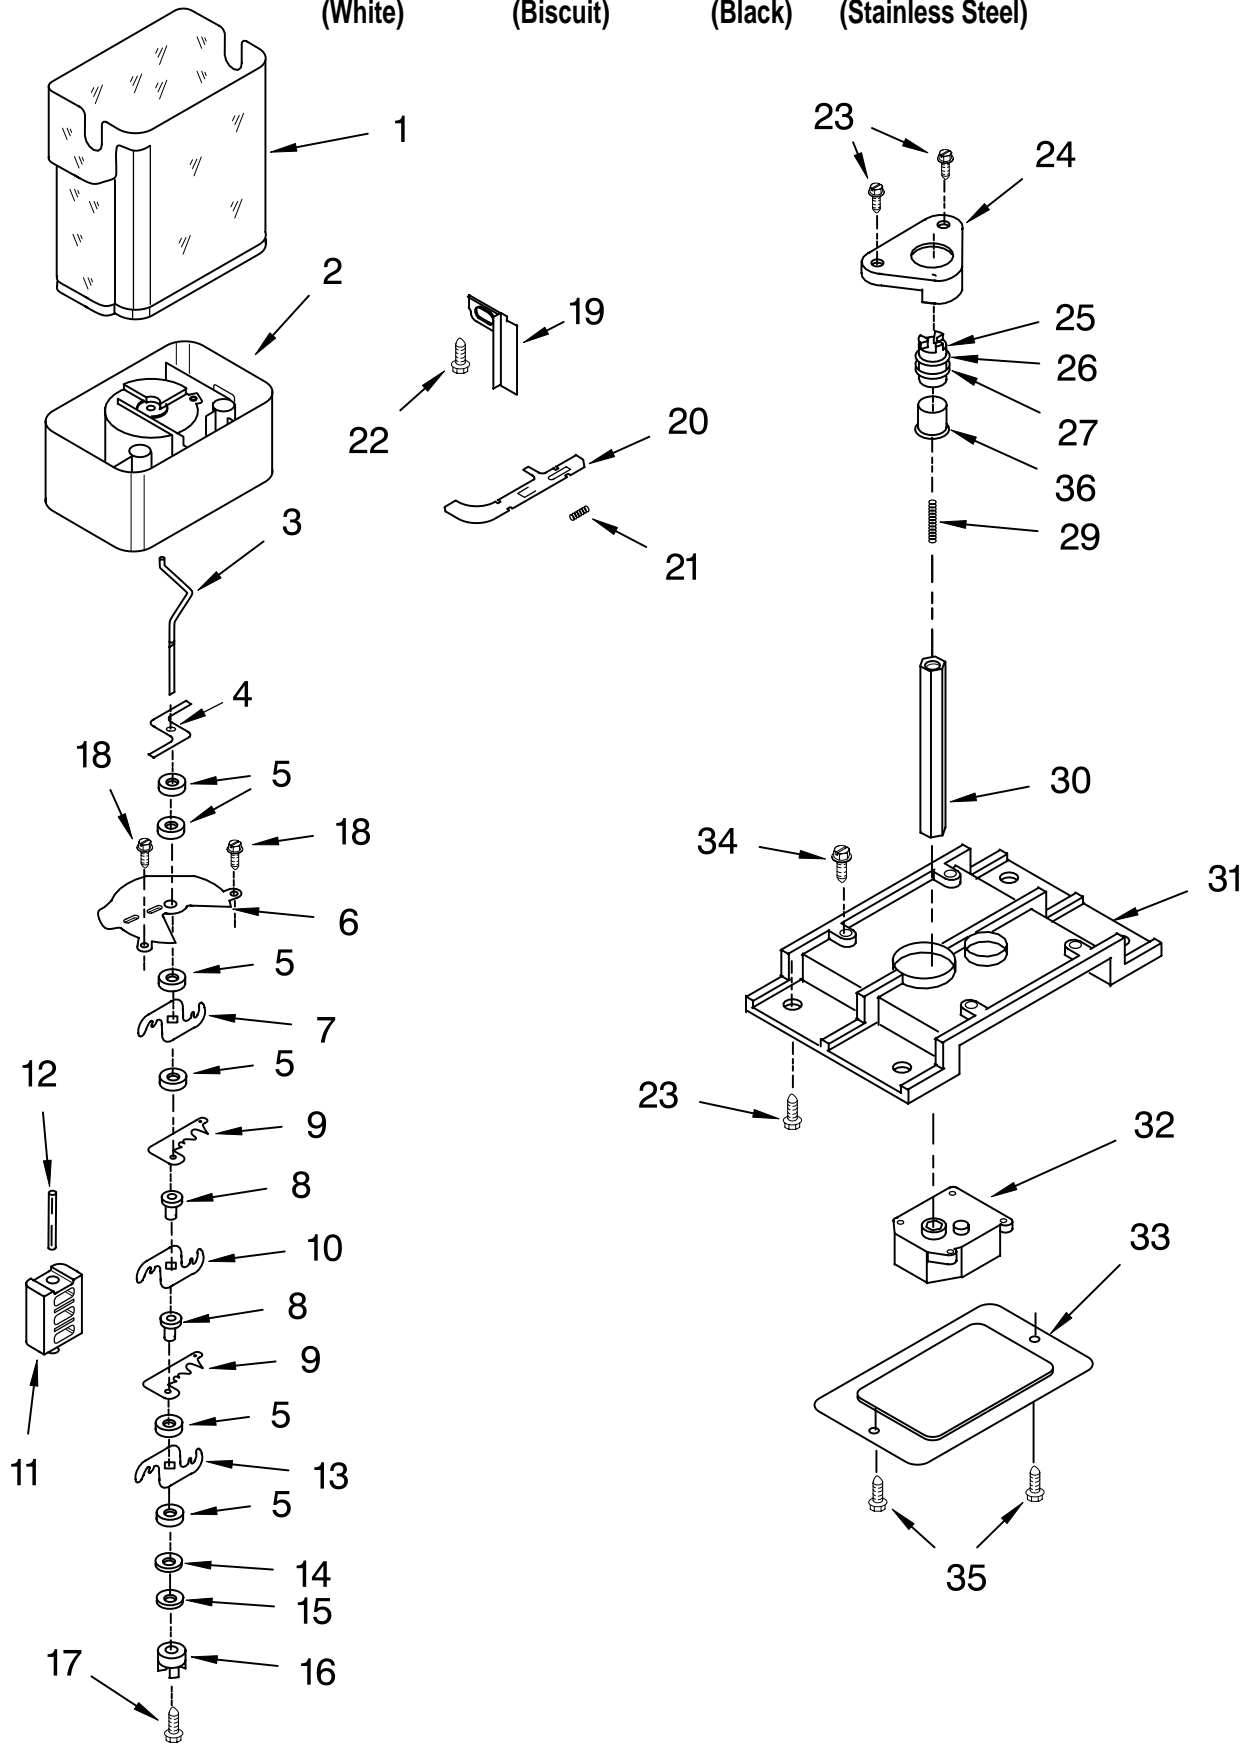

MOTOR AND ICE CONTAINER PARTS

For Models: KRSR271LWH02, KRSR271LBT02, KRSR271LBL02, KRSR271LSS02
(White) (Biscuit) (Black) (Stainless Steel)

FOR ORDERING INFORMATION REFER TO PARTS PRICE LIST

MOTOR AND ICE CONTAINER PARTS

For Models: KSRS27ILWH02, KSRS27ILBT02, KSRS27ILBL02, KSRS27ILSS02

(White) (Biscuit) (Black) (Stainless Steel)

Illus. No.	Part No.	DESCRIPTION
1	2198646	Ice Bin
2	2212368	Crusher Bin
3	2211590	Auger
4	2198603	Blade, Stirring
5	1119007	Spacer, Flat (6)
6	2255460	Cover, Crusher
7	1119013	Blade, Rotary
8	1119005	Spacer, Step (2)
9	2198601	Blade, Fixed
10	1119012	Blade, Rotary
11	2198602	Block, Blade
12	489229	Roll Pin
13	1119006	Blade, Rotary
14	489235	Washer, Plain
15	2198661	Washer, Coupling
16	2220457	Coupling
17	8281164	Screw
18	3400065	Screw
19	2198605	Button, Bin
20	2256015	Latch, Bin
21	2198608	Spring, Latch
22	2198671	Screw (2)
23	8281163	Screw
24	2212369	Holder
25	2220458	Coupling, Bottom
26	2198628	Seal
27	2212370	Washer
29	2198607	Spring
30	999536	Drive Shaft
31	2198655	Bracket, Motor
32	2198594	Dispenser, Motor
33	2198626	Cover
34	8281162	Screw
35	489478	Screw
36	2212365	Sleeve, Coupling