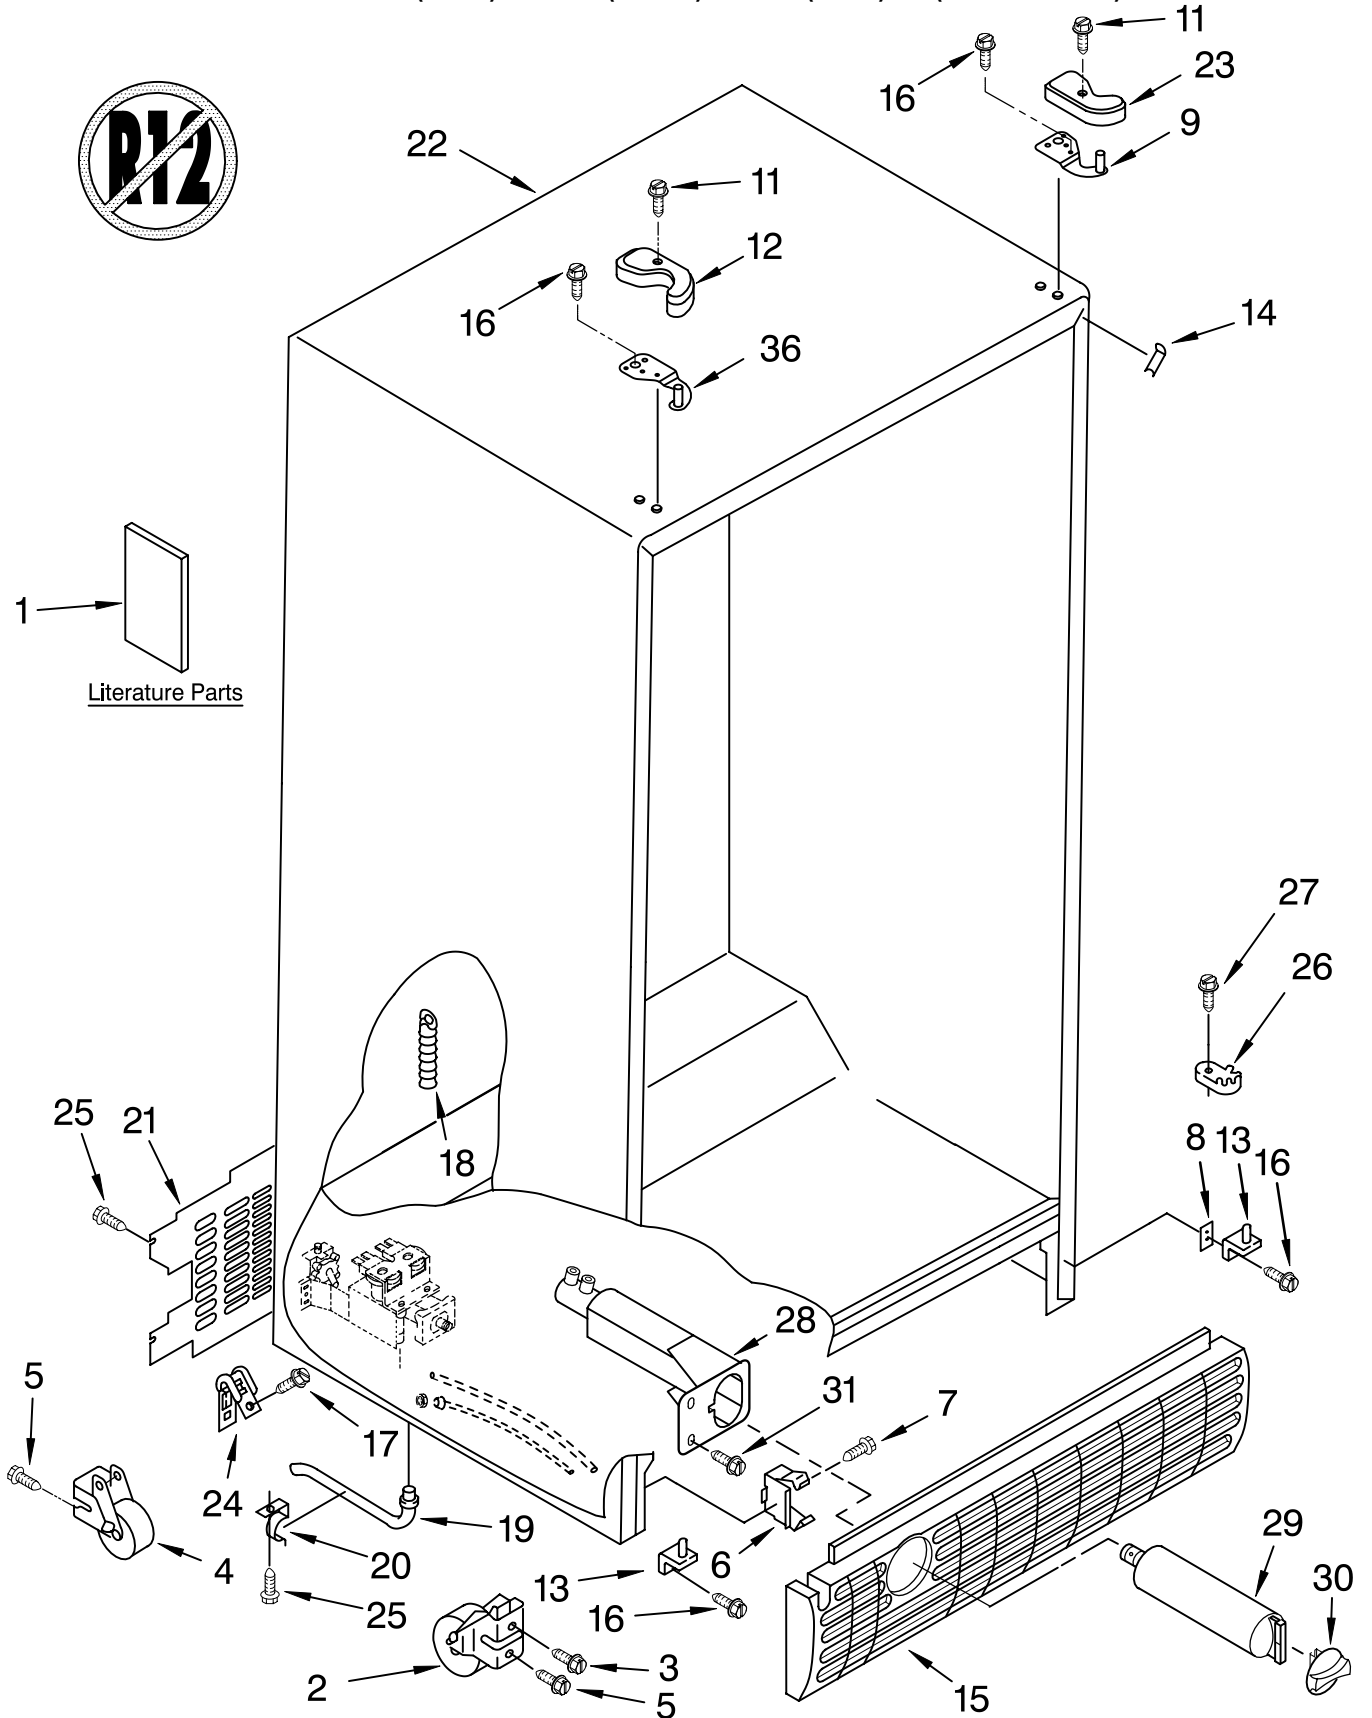

For Models: KRSR27ILWH02, KRSR27ILBT02, KRSR27ILBL02, KRSR27ILSS02
(White) (Biscuit) (Black) (Stainless Steel)

FOR ORDERING INFORMATION REFER TO PARTS PRICE LIST

CABINET PARTS

For Models: KRSR27ILWH02, KRSR27ILBT02, KRSR27ILBL02, KRSR27ILSS02
 (White) (Biscuit) (Black) (Stainless Steel)

Illus. No.	Part No.	DESCRIPTION	Illus. No.	Part No.	DESCRIPTION	Illus. No.	Part No.	DESCRIPTION
1		Literature Parts	7	489478	Screw	20	1108439	Clip, Drain Tube
	LIT2220542	Energy Guide	8		Shim	21	2252036	Cover, Unit
	LIT2254906	Owner's Manual		2156056	(1)	22		Cabinet (Not A Serviceable Part)
	LIT2255376	Service & Wiring Sheet		2209697	(1)			
	LIT2220407	Modular IceMaker Service Sheet	9	2203771	Hinge Top (RC)	23		Hinge Cover
			11	8281227	Screw		2203408W	White
			12		Hinge Cover		2203408T	Biscuit
				2203407W	White		2203408B	Black
				2203407T	Biscuit	24	549193	Clamp, Service Cord
				2203407B	Black	25	489084	Screw
			13	2217075	Hinge Bottom (2)	26	2155311	Door Closer, Lower Cam (2)
			14		Filler, Wrapper	27	489483	Screw
				2196094	White	28	2186443	Housing, Water Filter
				2196150	Biscuit	29	2203220	Water Filter
				2196097	Black	30		Cap, Water Filter
			15		Grille		2186884W	White
				2186881W	White		2186884T	Biscuit
				2186881T	Biscuit		2186884B	Black
				2186881B	Black		489500	Screw
			16	489497	Screw	31		
			17	489464	Screw	36	2203770	Hinge Top (FC)
			18	940139	Drain Fitting			
			19	1108438	Extension Tube			

For Models: KRSR27ILWH02, KRSR27ILBT02, KRSR27ILBL02, KRSR27ILSS02
 (White) (Biscuit) (Black) (Stainless Steel)

Illus. No.	Part No.	DESCRIPTION
1		Liner (Not A Serviceable Part)
2	2194744	Escutcheon, Meat Pan Control
3	2182757	Slide Meat Pan Control
4	2182147	Louver
5	2216113	Thermistor
9	2206273	Shelf Ladder
10	487539	Screw
11	486298	Screw (2)
15	2216112	Air Diffuser Assembly
16	2212240	Air Diffuser Cover
17	2150331	Cover, Wiring
18	2162085	Socket
19	2217199	Reservoir
20	527949	Light Bulb
21	2209769	Light Lens
22	488280	Screw
23	2179404	Rack, Wine & Egg