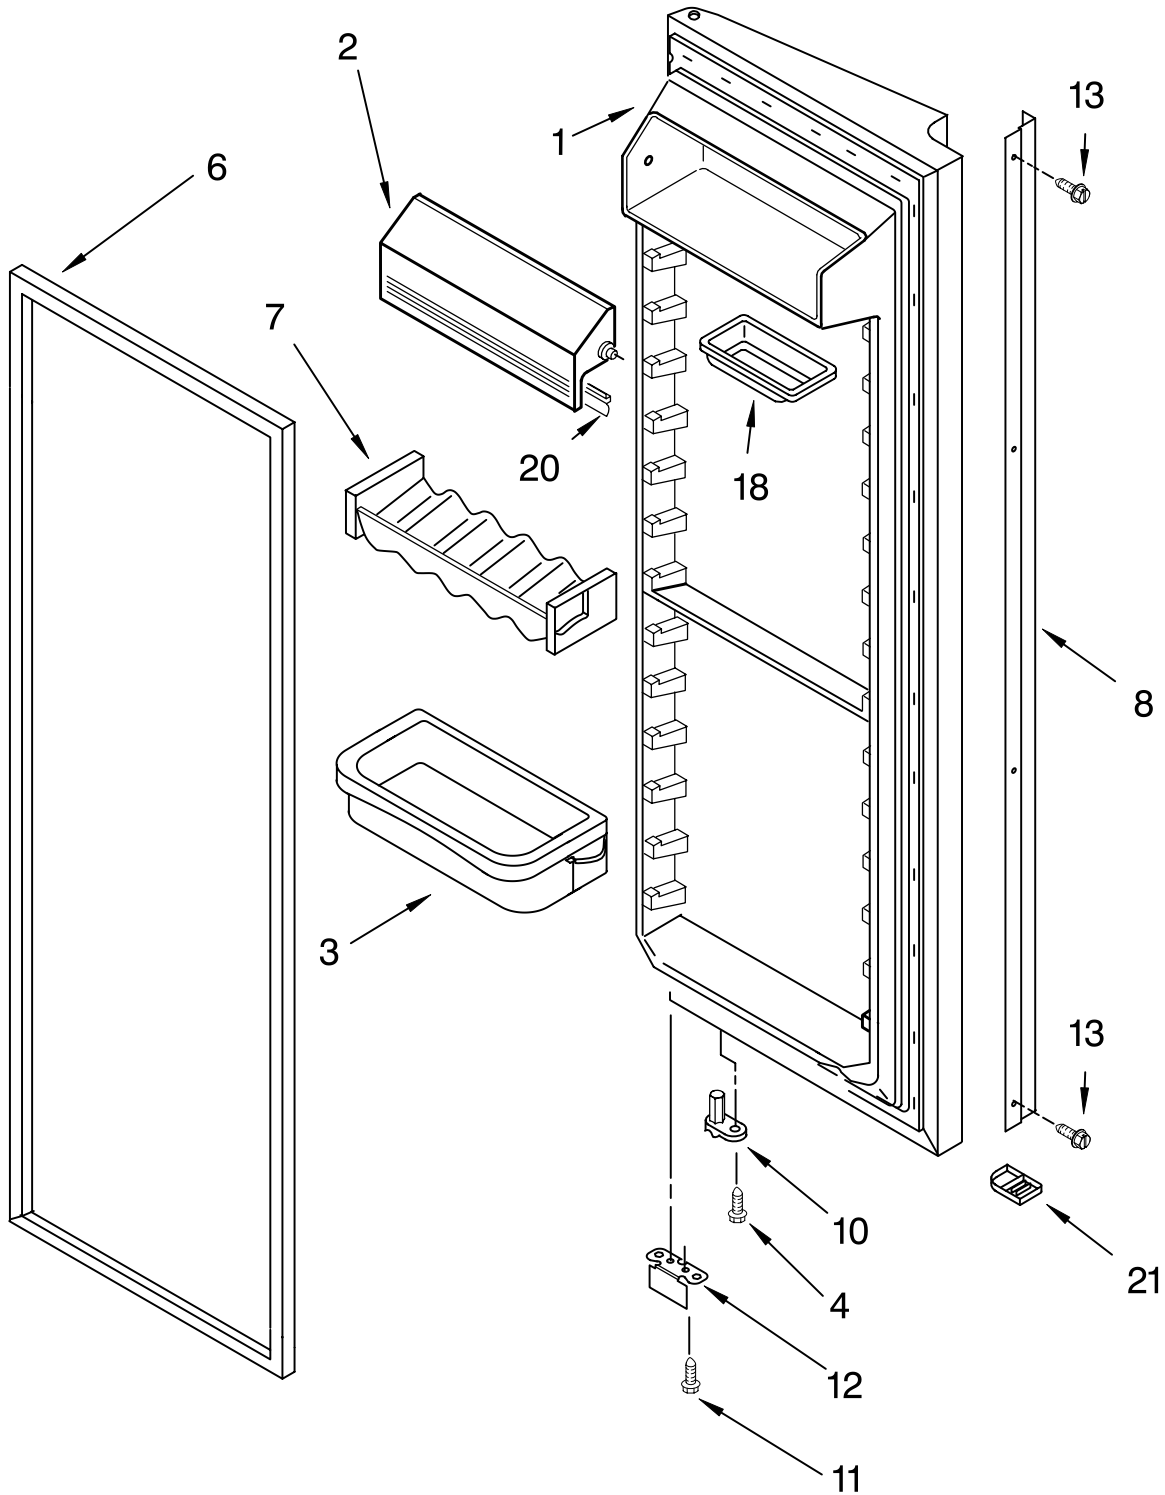

MOTOR AND ICE CONTAINER PARTS

For Models: KSRS27ILWH02, KSRS27ILBT02, KSRS27ILBL02, KSRS27ILSS02

(White) (Biscuit) (Black) (Stainless Steel)

Illus. No.	Part No.	DESCRIPTION
1	2198646	Ice Bin
2	2212368	Crusher Bin
3	2211590	Auger
4	2198603	Blade, Stirring
5	1119007	Spacer, Flat (6)
6	2255460	Cover, Crusher
7	1119013	Blade, Rotary
8	1119005	Spacer, Step (2)
9	2198601	Blade, Fixed
10	1119012	Blade, Rotary
11	2198602	Block, Blade
12	489229	Roll Pin
13	1119006	Blade, Rotary
14	489235	Washer, Plain
15	2198661	Washer, Coupling
16	2220457	Coupling
17	8281164	Screw
18	3400065	Screw
19	2198605	Button, Bin
20	2256015	Latch, Bin
21	2198608	Spring, Latch
22	2198671	Screw (2)
23	8281163	Screw
24	2212369	Holder
25	2220458	Coupling, Bottom
26	2198628	Seal
27	2212370	Washer
29	2198607	Spring
30	999536	Drive Shaft
31	2198655	Bracket, Motor
32	2198594	Dispenser, Motor
33	2198626	Cover
34	8281162	Screw
35	489478	Screw
36	2212365	Sleeve, Coupling

REFRIGERATOR DOOR PARTS

For Models: KRSR271LWH02, KRSR271LBT02, KRSR271LBL02, KRSR271LSS02
(White) (Biscuit) (Black) (Stainless Steel)

FOR ORDERING INFORMATION REFER TO PARTS PRICE LIST