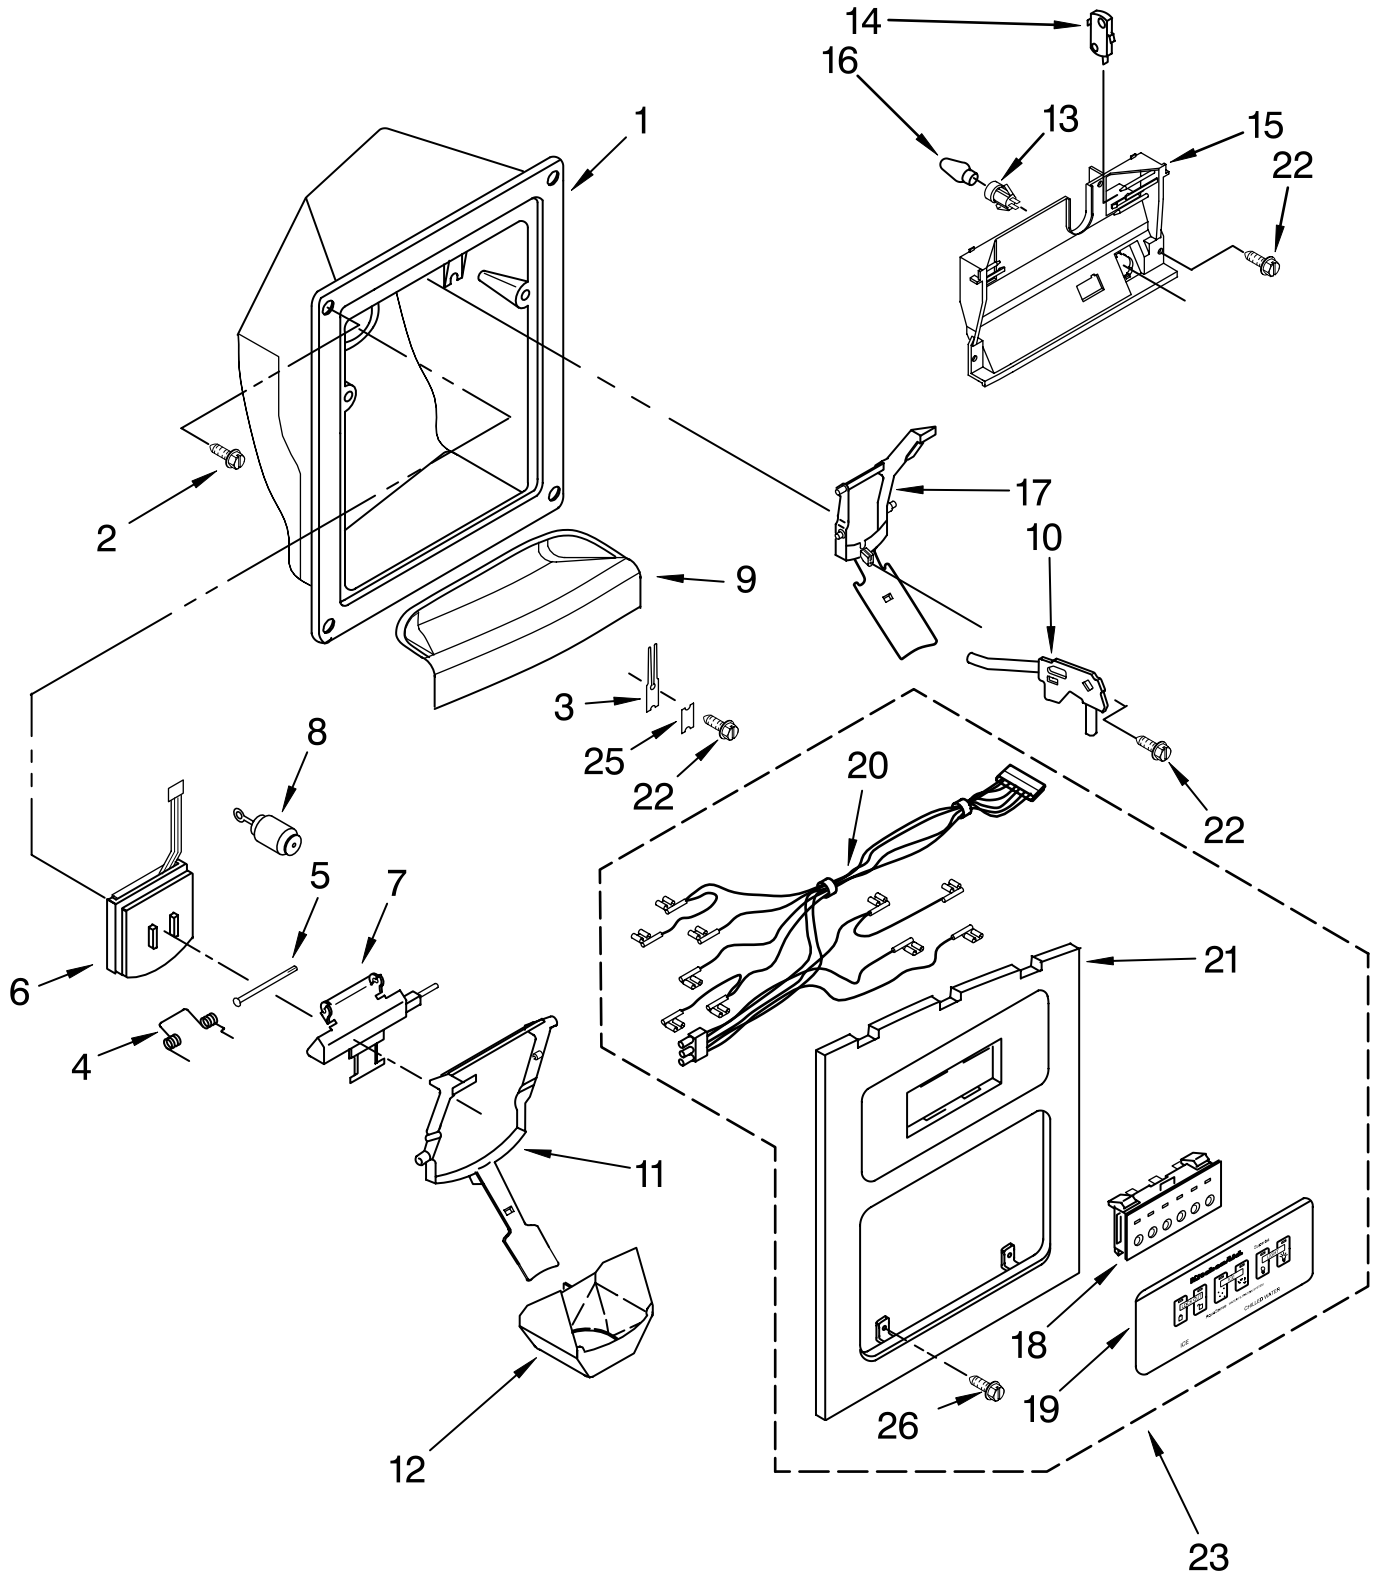

DISPENSER FRONT PARTS

For Models: KRSR27ILWH02, KRSR27ILBT02, KRSR27ILBL02, KRSR27ILSS02
(White) (Biscuit) (Black) (Stainless Steel)

FOR ORDERING INFORMATION REFER TO PARTS PRICE LIST

DISPENSER FRONT PARTS

For Models: KRSR27ILWH02, KRSR27ILBT02, KRSR27ILBL02, KRSR27ILSS02
(White) (Biscuit) (Black) (Stainless Steel)

Illus. No.	Part No.	DESCRIPTION	Illus. No.	Part No.	DESCRIPTION	Illus. No.	Part No.	DESCRIPTION
1		Housing, Dispenser (Not Serviced)	11		Lever, Ice Dispenser	19		Overlay, Front Cover (Not Available, Order Item #23)
2	3196165	Screw		2180259	White (White Shadow Pad)			
3	2194719	Retainer, Levers		2186850	Biscuit (Almond Shadow Pad)	20	2187406	Wire Assembly
4	2180209	Spring, Torsion				21		Front Cover, Housing (Not Available, Order #23)
5	2196195	Pin		2180261	Black (Storm Grey Pad)			
6	2180352	Door, Ice	12	2180224	Guide, Ice			
7	2206423	Door Mechanism Assembly	13	2180200	Lamp Holder	22	489000	Screw
8	2205686	Mechanism Delay	14	2162361	Switch	23		Front Cover Assembly (Includes Items 18, 19, 20 & 21)
9		Grille, Overflow	15	2183771	Bracket, Control			
	2207109W	White	16	3406124	Bulb, Light			
	2207109T	Biscuit	17		Lever, Water Dispenser		2207153W	White
	2207109B	Black		2180268	White (White Shadow Pad)		2207153T	Biscuit
10	2209718	Water Fitting Assembly (Includes Water Tube)		2186852	Biscuit (Almond Shadow Pad)	25	2195051	Strain Relief
				2180270	Black (Storm Grey Pad)	26	3400065	Screw
			18		Switch Assembly (Not Available, Order Item #23)			

FOR ORDERING INFORMATION REFER TO PARTS PRICE LIST