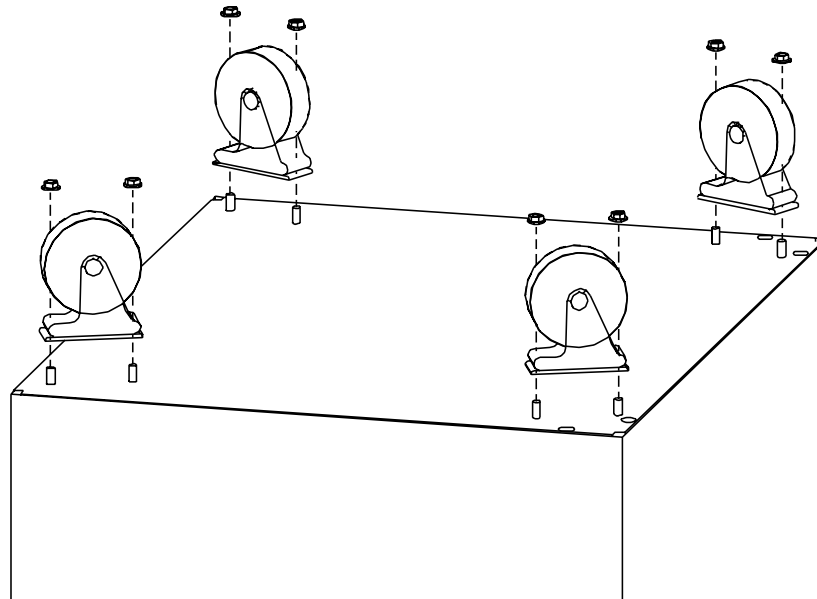

BRETFORD

FC2020 FC2024 FC400

OFFICE MACHINE CABINETS

Assembly Instructions

Model FC2020 Shown

PARTS LIST

Qty	Part#	Description
1	FC2020	Cabinet Assembly
	OR	
1	FC2024	Cabinet Assembly
	OR	
1	FC400	Cabinet Assembly
4	015-0042	2" Swivel Plate Casters
8	030-0207	1/4-20 Serrated Hex Nuts

Turn cabinet over with the bottom panel facing up as shown. Position each caster onto the studs in each corner and secure in place with the 1/4-20 nuts. Once casters are SECURELY in place, stand unit upright.