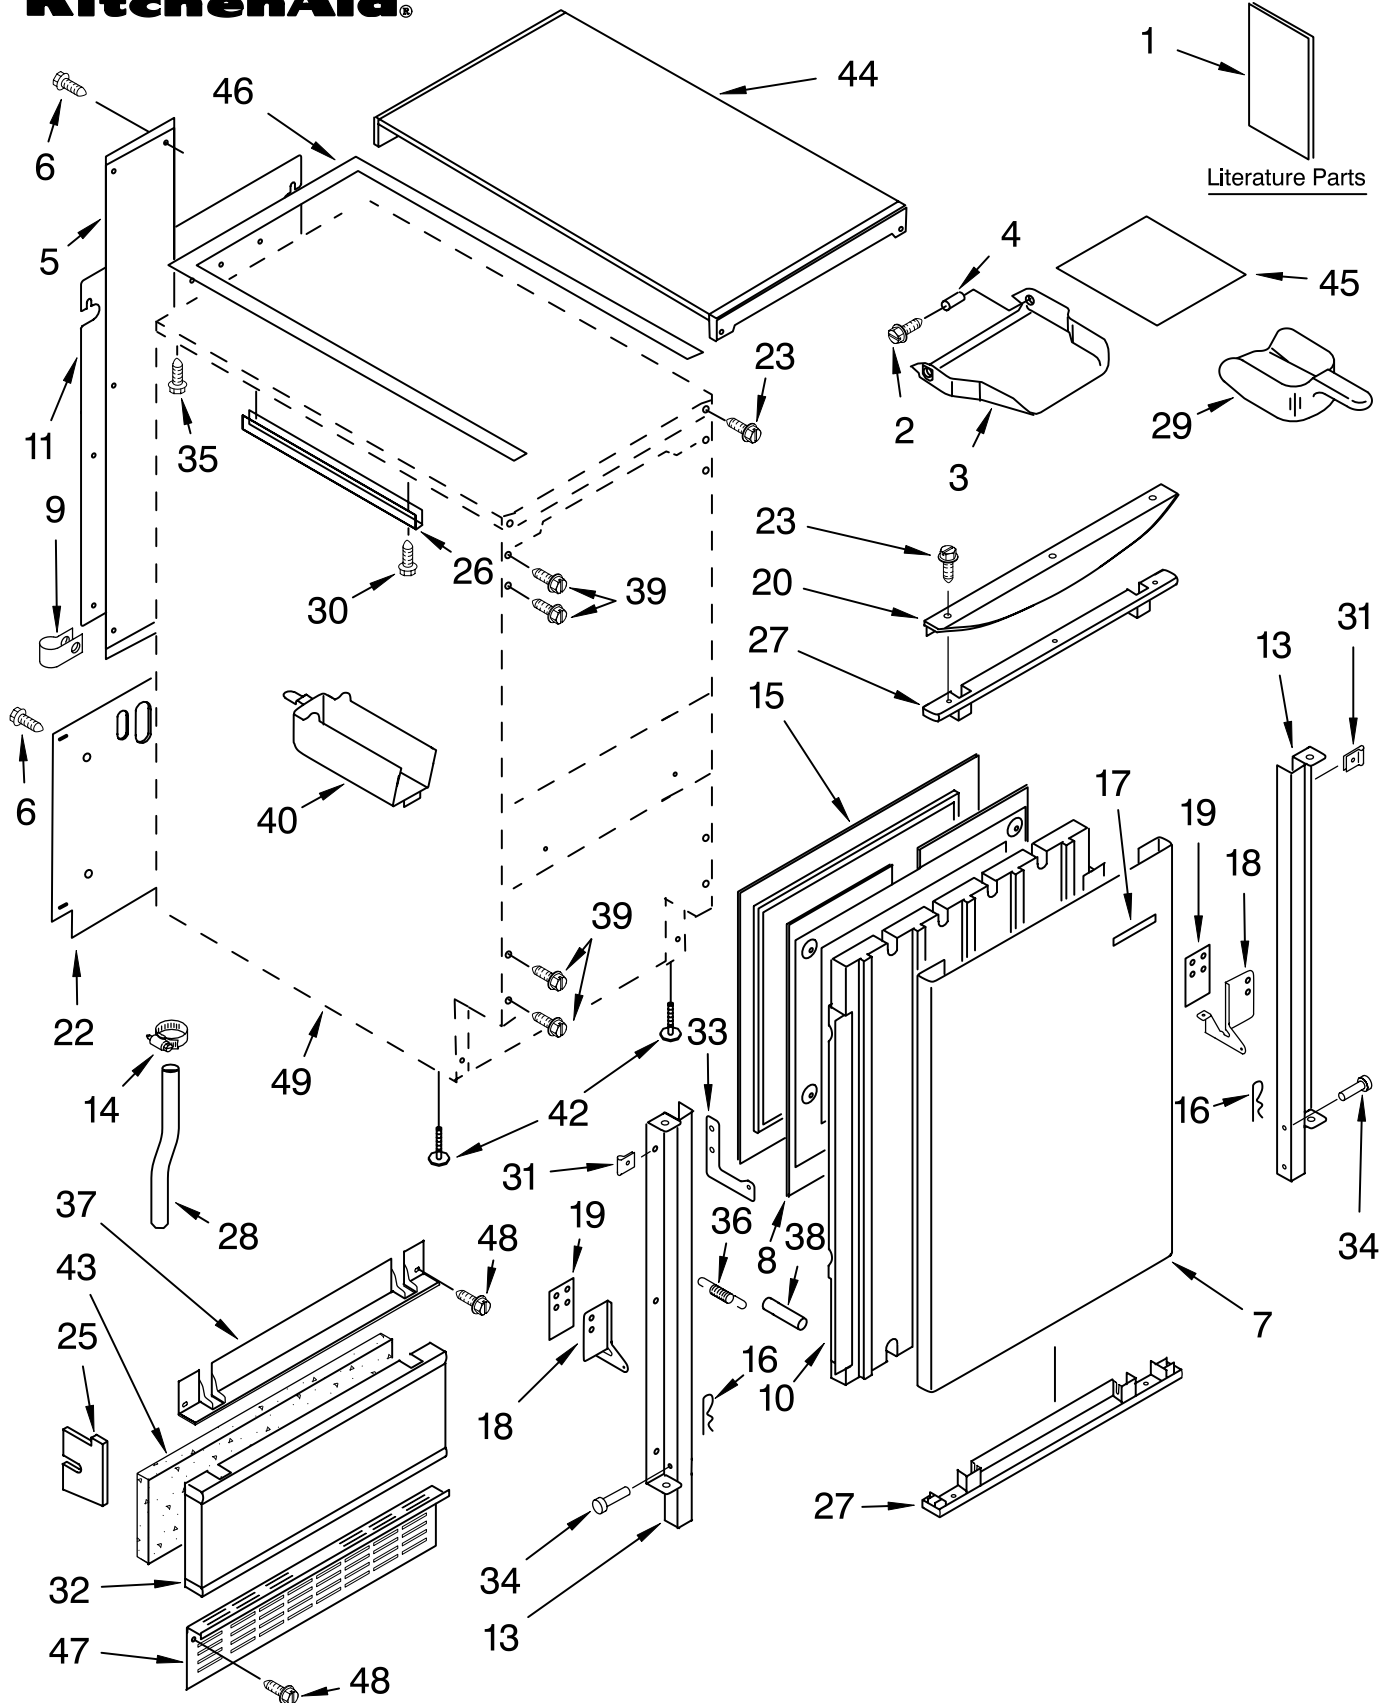

CABINET LINER AND DOOR PARTS

For Models: KUIS18NNJW5, KUIS18NNJT5, KUIS18NNJB5, KUIS18NNJS5
(WHITE) (BISCUIT) (BLACK) (STAINLESS STEEL)

ICE CUBE
MAKER

KitchenAid®

FOR ORDERING INFORMATION REFER TO PARTS PRICE LIST

FOR ORDERING INFORMATION REFER TO PARTS PRICE LIST

PUMP PARTS

For Models: KUIS18NNJW5, KUIS18NNJT5, KUIS18NNJB5, KUIS18NNJS5
 (WHITE) (BISCUIT) (BLACK) (STAINLESS STEEL)

Illus. No.	Part No.	DESCRIPTION
1	2217220	Pump, Water (Complete)
2	3400884	Screw 8-18 X 5/8
12	2185677	Cover, Pump
13	2185585	Bracket, Connector Assembly