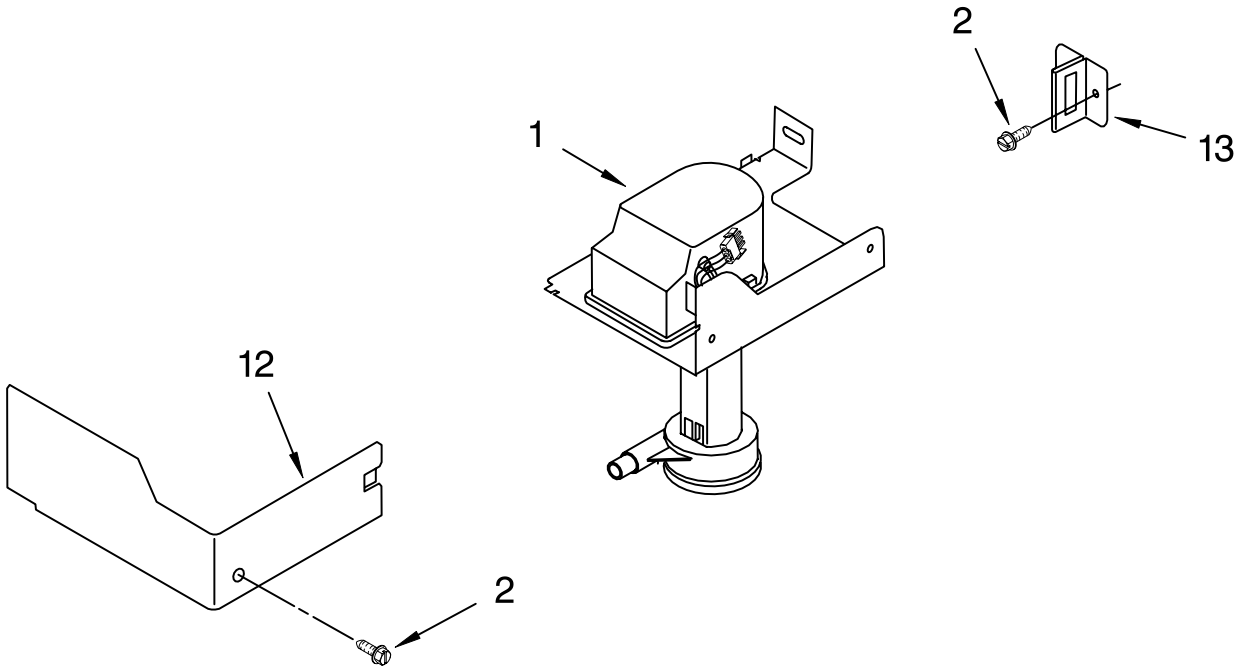

EVAPORATOR, ICE CUTTER GRID AND WATER PARTS

For Models: KUIS18NNJW5, KUIS18NNJT5, KUIS18NNJB5, KUIS18NNJS5
 (WHITE) (BISCUIT) (BLACK) (STAINLESS STEEL)

Illus. No.	Part No.	DESCRIPTION
1	2185758	Valve, Complete Water
2	2217286	Tube, Plastic
3	488687	Screw 8-15 X 5/8
4	2185523	Dispenser, Water
5	2217269	Evaporator
6	627018	Nut, Compression
7	841707	Insert, Tube
8	2172593	Tube, Water Fill
9	488660	Nut, Speed
10	836667	Spacer
11	2208539	Fastener, Pushnut
12	489443	Screw
13	2185625	Reservoir, Water Slide
14	2185626	Tube
15	2185673	Hose, Overflow
16	2217378	Support, Reservoir Bracket
17	2185615	Bracket, Front and Rear
18	2185611	Bracket, Side Left and Right
19	2185681	Harness, Grid
20	2208427	Support, Bracket Evaporator/Grid
21	2217310	Guide, Ice Grid
22	2208533	Tube
23	8281193	Screw
26	3400886	Screw 8-18 X 1 1/4
28	2185614	Grid Assembly (Complete)
39	2174754	Wire, Grid Cutter
40	8281192	Screw
41	2208365	Cover, Grid
42	8281228	Thumbscrew
43	8201653	Reservoir, Water
44	3400884	Screw 8-18 X 5/8
45	2185696	Cap, Drain
46	3400909	Nut, Push-In

FOR ORDERING INFORMATION REFER TO PARTS PRICE LIST

PUMP PARTS

For Models: KUIS18NNJW5, KUIS18NNJT5, KUIS18NNJB5, KUIS18NNJS5
 (WHITE) (BISCUIT) (BLACK) (STAINLESS STEEL)

Illus. No.	Part No.	DESCRIPTION
1	2217220	Pump, Water (Complete)
2	3400884	Screw 8-18 X 5/8
12	2185677	Cover, Pump
13	2185585	Bracket, Connector Assembly