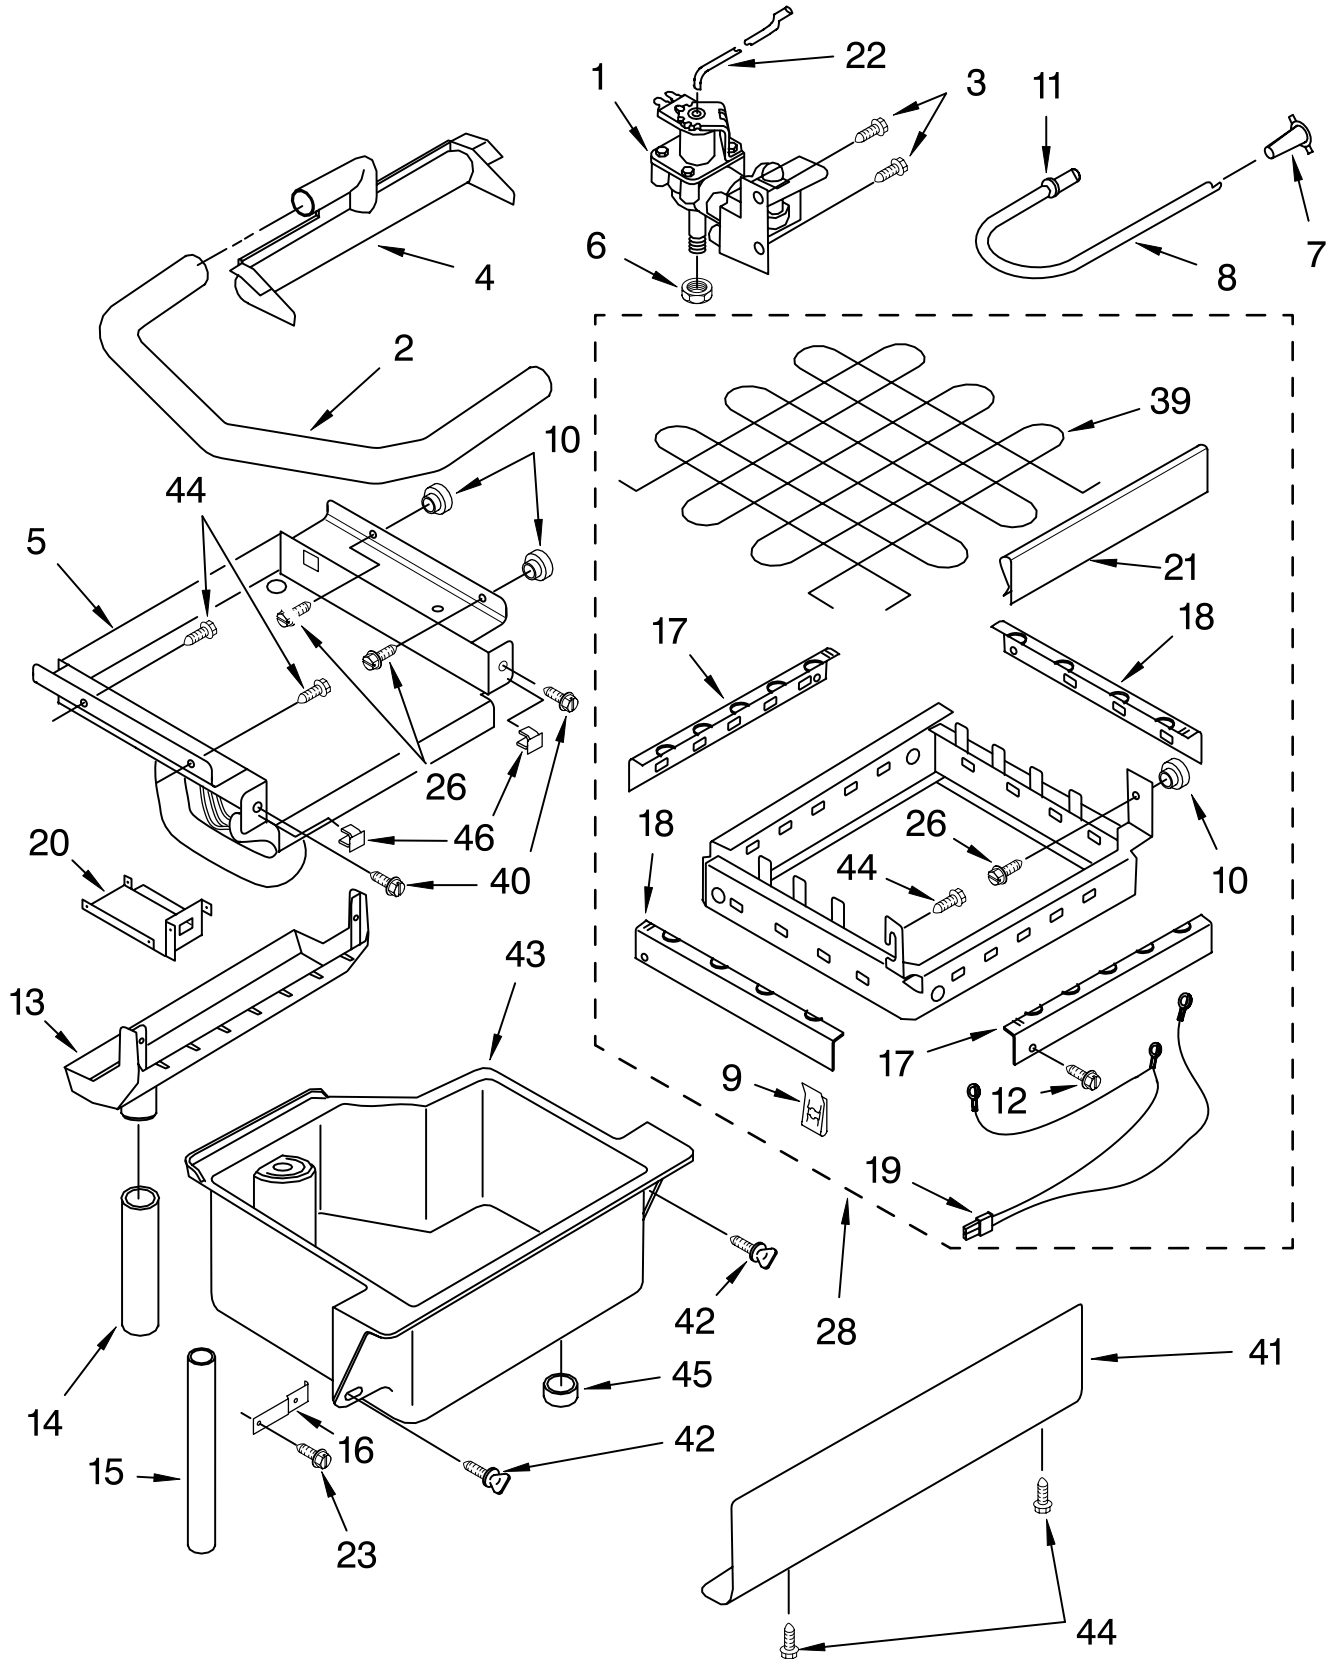

FOR ORDERING INFORMATION REFER TO PARTS PRICE LIST

EVAPORATOR, ICE CUTTER GRID AND WATER PARTS

For Models: KUIS18NNJW5, KUIS18NNJT5, KUIS18NNJB5, KUIS18NNJS5
(WHITE) (BISCUIT) (BLACK) (STAINLESS STEEL)

FOR ORDERING INFORMATION REFER TO PARTS PRICE LIST

EVAPORATOR, ICE CUTTER GRID AND WATER PARTS

For Models: KUIS18NNJW5, KUIS18NNJT5, KUIS18NNJB5, KUIS18NNJS5
 (WHITE) (BISCUIT) (BLACK) (STAINLESS STEEL)

Illus. No.	Part No.	DESCRIPTION
1	2185758	Valve, Complete Water
2	2217286	Tube, Plastic
3	488687	Screw 8-15 X 5/8
4	2185523	Dispenser, Water
5	2217269	Evaporator
6	627018	Nut, Compression
7	841707	Insert, Tube
8	2172593	Tube, Water Fill
9	488660	Nut, Speed
10	836667	Spacer
11	2208539	Fastener, Pushnut
12	489443	Screw
13	2185625	Reservoir, Water Slide
14	2185626	Tube
15	2185673	Hose, Overflow
16	2217378	Support, Reservoir Bracket
17	2185615	Bracket, Front and Rear
18	2185611	Bracket, Side Left and Right
19	2185681	Harness, Grid
20	2208427	Support, Bracket Evaporator/Grid
21	2217310	Guide, Ice Grid
22	2208533	Tube
23	8281193	Screw
26	3400886	Screw 8-18 X 1 1/4
28	2185614	Grid Assembly (Complete)
39	2174754	Wire, Grid Cutter
40	8281192	Screw
41	2208365	Cover, Grid
42	8281228	Thumbscrew
43	8201653	Reservoir, Water
44	3400884	Screw 8-18 X 5/8
45	2185696	Cap, Drain
46	3400909	Nut, Push-In

FOR ORDERING INFORMATION REFER TO PARTS PRICE LIST

PUMP PARTS

For Models: KUIS18NNJW5, KUIS18NNJT5, KUIS18NNJB5, KUIS18NNJS5
 (WHITE) (BISCUIT) (BLACK) (STAINLESS STEEL)

Illus. No.	Part No.	DESCRIPTION
1	2217220	Pump, Water (Complete)
2	3400884	Screw 8-18 X 5/8
12	2185677	Cover, Pump
13	2185585	Bracket, Connector Assembly