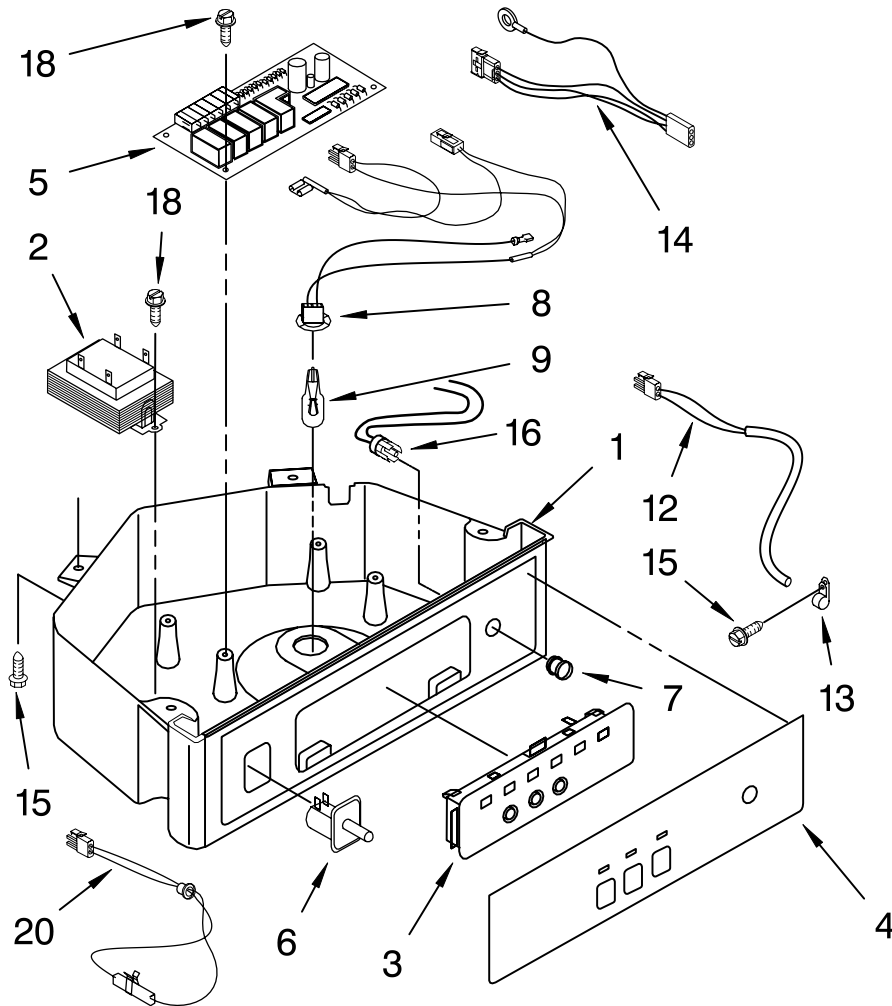

CONTROL PANEL PARTS

For Models: KUIS18NNJW5, KUIS18NNJT5, KUIS18NNJB5, KUIS18NNJS5
(WHITE) (BISCUIT) (BLACK) (STAINLESS STEEL)

Illus. Part
No. No. DESCRIPTION

1	2185738	Box, Control
2	2185657	Transformer
3	2185592	Assembly, Switch (ALSO ORDER #4)
4	2208317W	Overlay
5	6100499	P.C. Board
6	2149705	Switch, Plunger
7	2185694	Lens, LED
8	2185692	Wiring Harness Grid/ Light
9	745362	Bulb
12	2217288	Thermostat, Bin
13	2185825	Clamp
14	2185703	Wiring Harness, Main to Pump,
15	3400884	Screw 8-18 X 5/8
16	2187256	LED Assembly
18	3400850	Screw 8-16 X 3/8
20	2217289	Thermister, Ice Control

FOR ORDERING INFORMATION REFER TO PARTS PRICE LIST