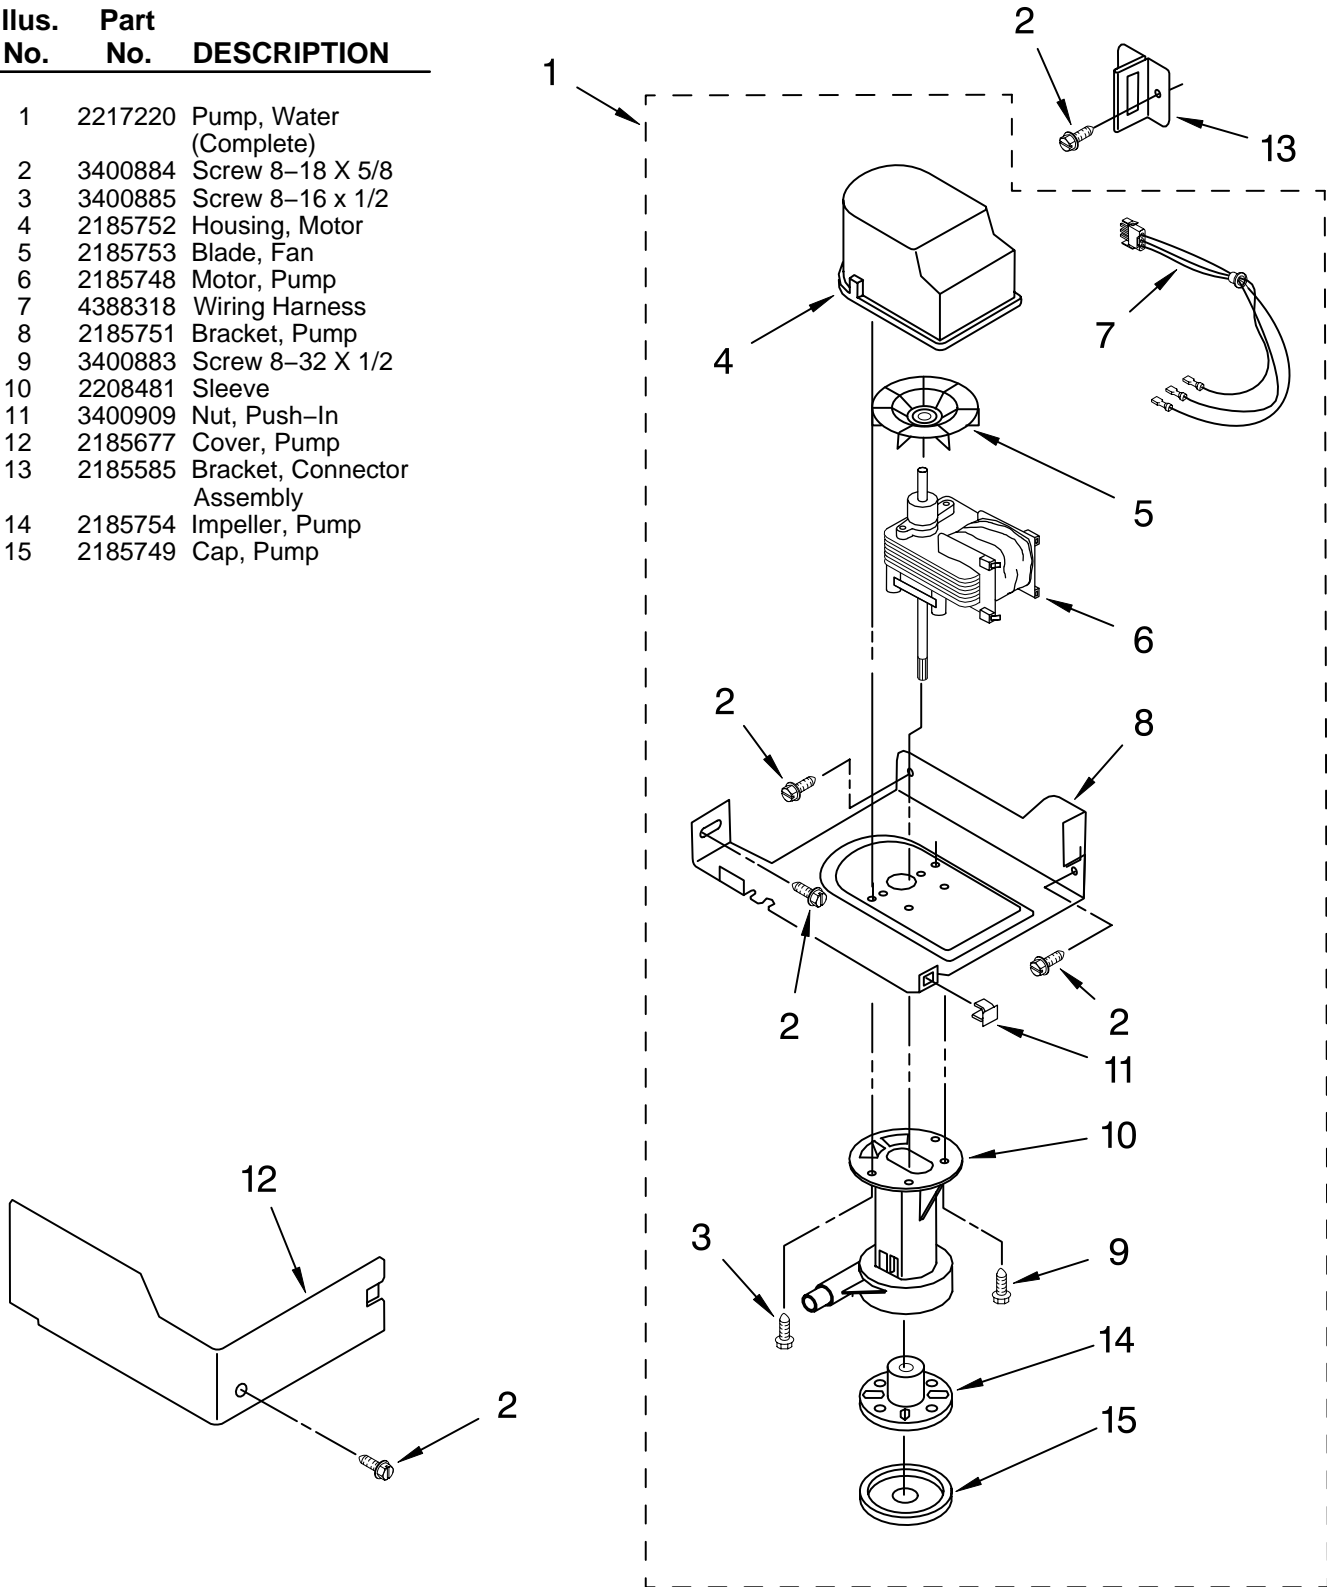

# EVAPORATOR, ICE CUTTER GRID AND WATER PARTS

For Models: KUIS185JPW0, KUIS185JPB0  
(WHITE-PUMP MODEL) (BLACK-PUMP MODEL)

<u>Illus. No.</u>	<u>Part No.</u>	<u>DESCRIPTION</u>
1	2185758	Valve, Complete Water
2	2185669	Tube, Plastic
3	488687	Screw 8-15 X 5/8
4	2185523	Dispenser, Water
5	2208464	Evaporator
6	627018	Nut, Compression
7	841707	Insert, Tube
8	2172593	Tube, Water Fill
9	488660	Nut, Speed
10	836667	Spacer
11	2208539	Fastener, Pushnut
12	489443	Screw
13	2185625	Reservoir, Water Slide
14	2185626	Tube
15	2185673	Hose, Overflow
16	2208372	Support, Reservoir Bracket
17	2185615	Bracket, Front and Rear
18	2185611	Bracket, Side Left and Right
19	2185681	Harness, Grid
20	2208427	Support, Bracket Evaporator/Grid
21	2208566	Guide, Ice Grid
26	3400886	Screw 8-18 X 1 1/4
28	2185614	Grid Assembly (Complete)
39	2174754	Wire, Grid Cutter
41	2208365	Cover, Grid
42	8281228	Thumbscrew
43	2185624	Reservoir, Water
44	3400884	Screw 8-18 X 5/8
45	2185696	Cap, Drain
46	3400909	Nut, Push-In

# PUMP PARTS

For Models: KUIS185JPW0, KUIS185JPB0  
(WHITE-PUMP MODEL) (BLACK-PUMP MODEL)

Illus. No.	Part No.	DESCRIPTION
1	2217220	Pump, Water (Complete)
2	3400884	Screw 8-18 X 5/8
3	3400885	Screw 8-16 x 1/2
4	2185752	Housing, Motor
5	2185753	Blade, Fan
6	2185748	Motor, Pump
7	4388318	Wiring Harness
8	2185751	Bracket, Pump
9	3400883	Screw 8-32 X 1/2
10	2208481	Sleeve
11	3400909	Nut, Push-In
12	2185677	Cover, Pump
13	2185585	Bracket, Connector Assembly
14	2185754	Impeller, Pump
15	2185749	Cap, Pump