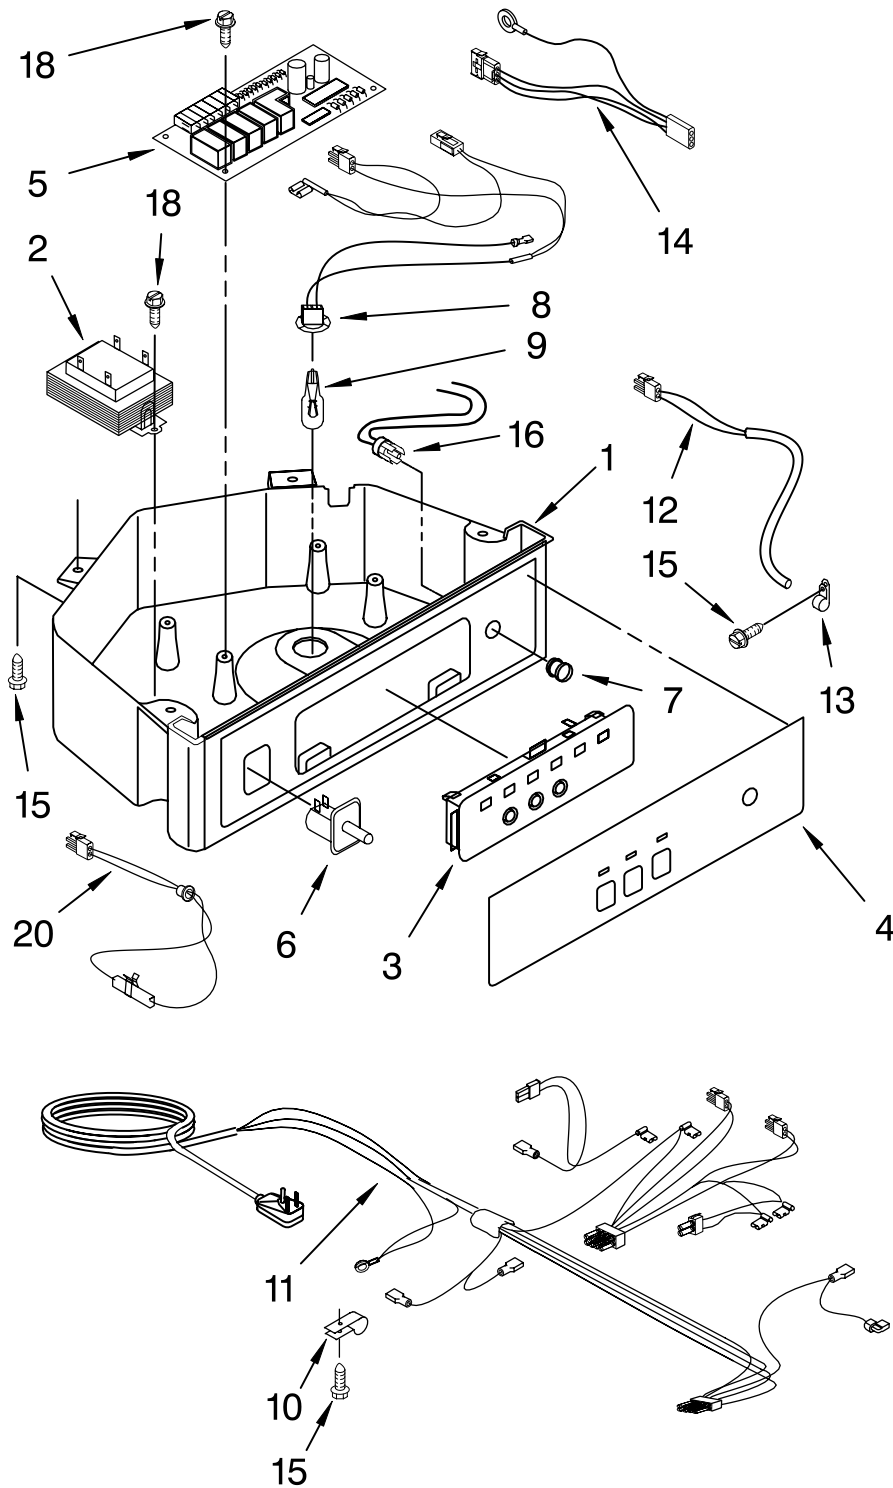

CONTROL PANEL PARTS

For Models: KUIS185JPW0, KUIS185JPB0
(WHITE-PUMP MODEL) (BLACK-PUMP MODEL)

Illus. No.	Part No.	DESCRIPTION
1	2185738	Box, Control
2	2185657	Transformer
3	2185592	Assembly, Switch (ALSO ORDER #4)
4	2208317W	Overlay
5	6100499	P.C. Board
6	2149705	Switch, Plunger
7	2185694	Lens, LED
8	2185692	Wiring Harness Grid/ Light
9	745362	Bulb
10	2185788	Clamp
11	2187286	Wiring Harness, Complete Unit (Includes Power Cord)
12	2185679	Thermostat, Bin
13	2185825	Clamp
14	2185703	Wiring Harness, Main to Pump,
15	3400884	Screw 8-18 X 5/8
16	2187256	LED Assembly
18	3400850	Screw 8-16 X 3/8
20	2185680	Thermister, Ice Control

FOR ORDERING INFORMATION REFER TO PARTS PRICE LIST