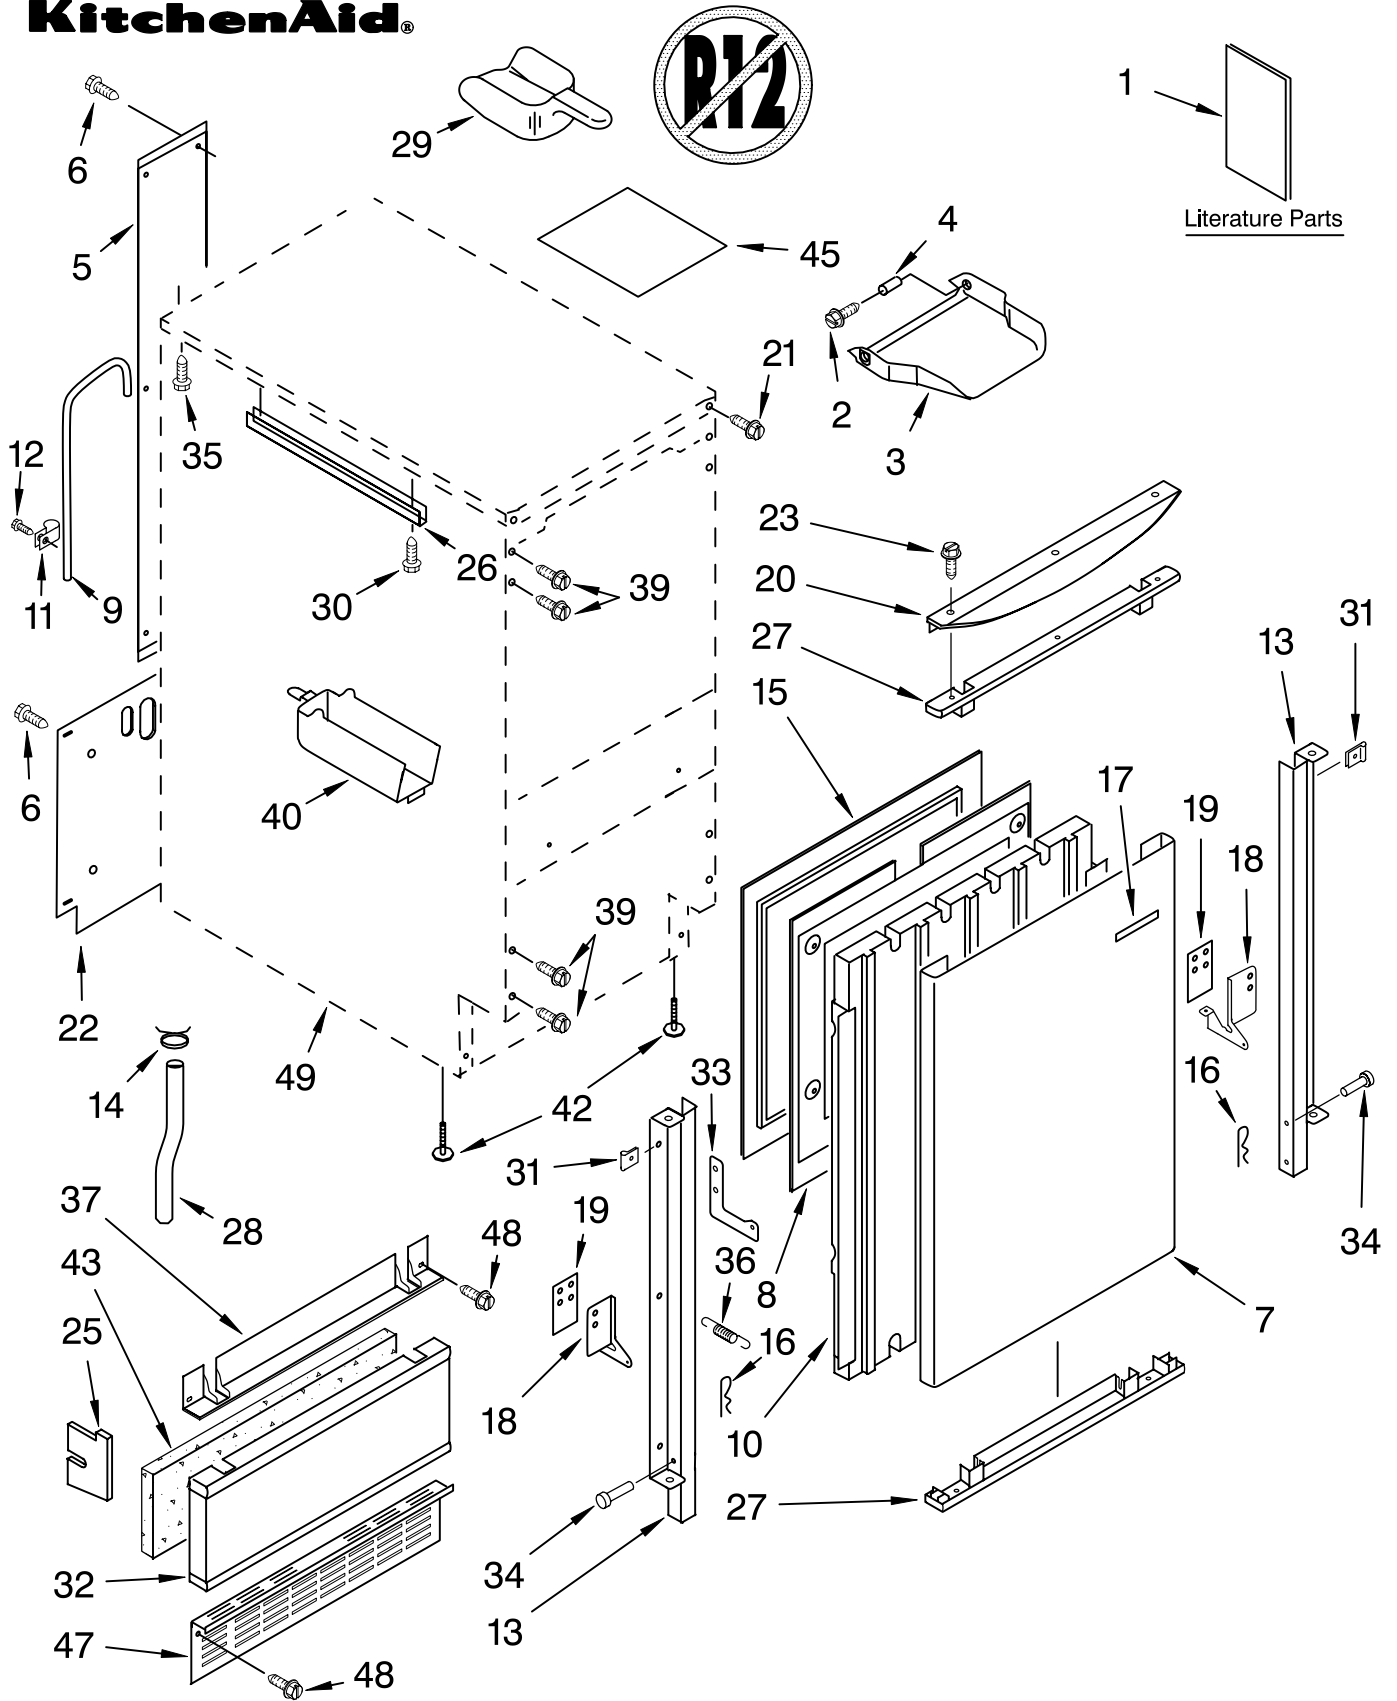

# CABINET LINER AND DOOR PARTS

For Models: KUIS185JPW0, KUIS185JPB0

(WHITE-PUMP MODEL) (BLACK-PUMP MODEL)

ICE CUBE  
MAKER

**KitchenAid®**

FOR ORDERING INFORMATION REFER TO PARTS PRICE LIST