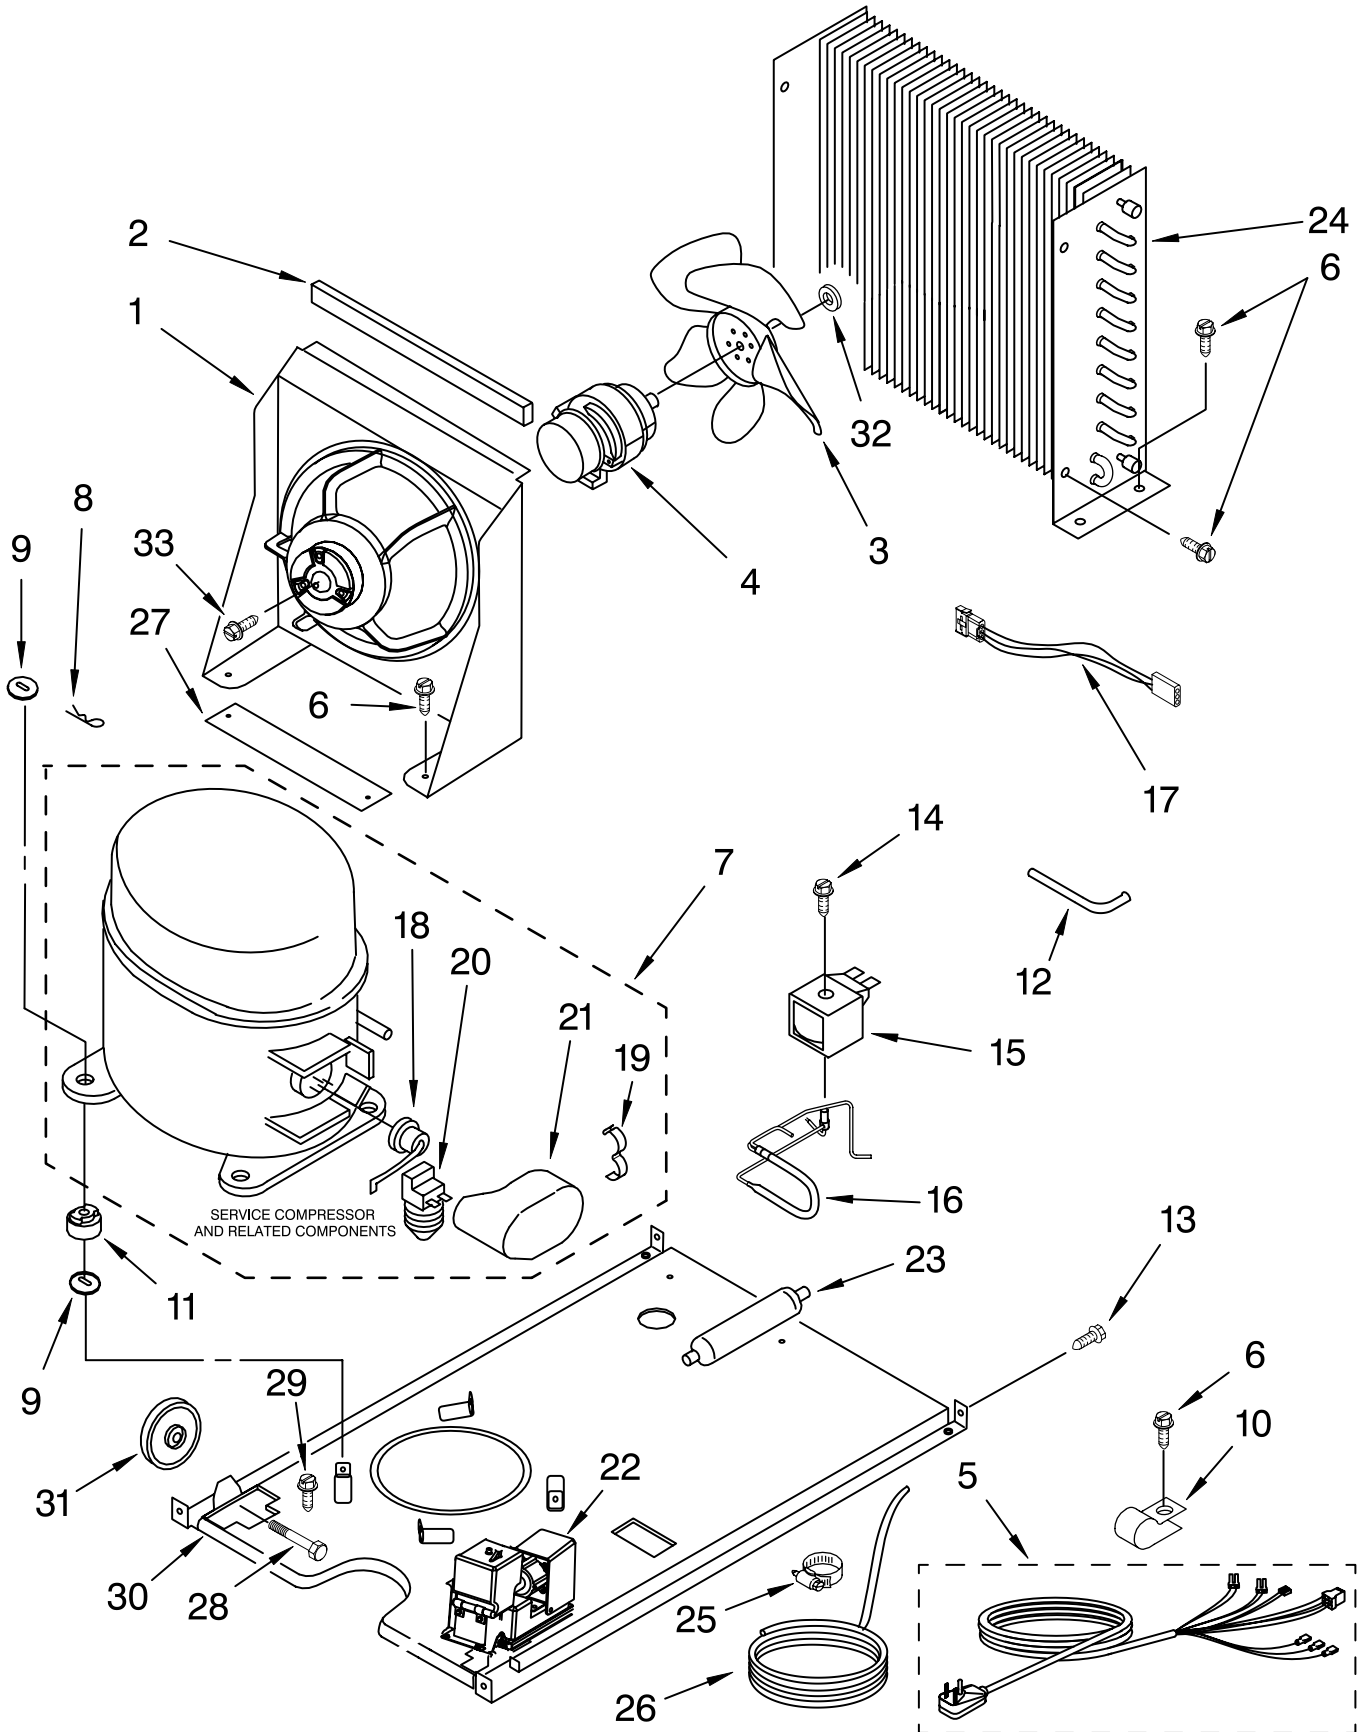

UNIT PARTS

For Models: KUIS185JPW0, KUIS185JPB0
(WHITE-PUMP MODEL) (BLACK-PUMP MODEL)

FOR ORDERING INFORMATION REFER TO PARTS PRICE LIST

UNIT PARTS

For Models: KUIS185JPW0, KUIS185JPB0
(WHITE-PUMP MODEL) (BLACK-PUMP MODEL)

<u>Illus. No.</u>	<u>Part No.</u>	<u>DESCRIPTION</u>
1	2185532	Bracket, Fan Mtg.
2	2185675	Pad, Foam
3	2190685	Blade, Fan
4	2183437	Motor, Fan
5		Wiring Harness, Complete Unit (See #11 On Control Panel Parts Page)
6	304392	Screw 8-18 X 1/2
7	2176659	Compressor
8	A201435	Clip, Mounting
9	A201441	Shim (8)
10	2185960	Clamp (Power Cord)
11	2185965	Grommet (4)
12	2185548	Tube, Process
13	489423	Screw
14	489472	Screw
15	759112	Coil, Solenoid
16	2208467	Valve, Body
17	2187267	Wiring Harness, Condenser Fan
18	2183404	Overload
19	2155774	Strap
20	2183410	Relay, Start
21	2162358	Cover, Terminal
22	2208534	Pump, Drain
23	2209223	Drier
24	2185529	Condenser
25	489505	Clamp
26	2208432	Tube, Drain
27	2185858	Pad, Foam (2)
28	3370389	Screw 10-32X15/16
29	488500	Screw, Ground 8-32 X 3/8
30	2208406	Base, Unit
31	302819	Wheel
32	486692	Nut, Speed
33	489494	Screw 8-32 X 3/4

REFRIGERANT CHARGE

6.5 OZ. (R134A)