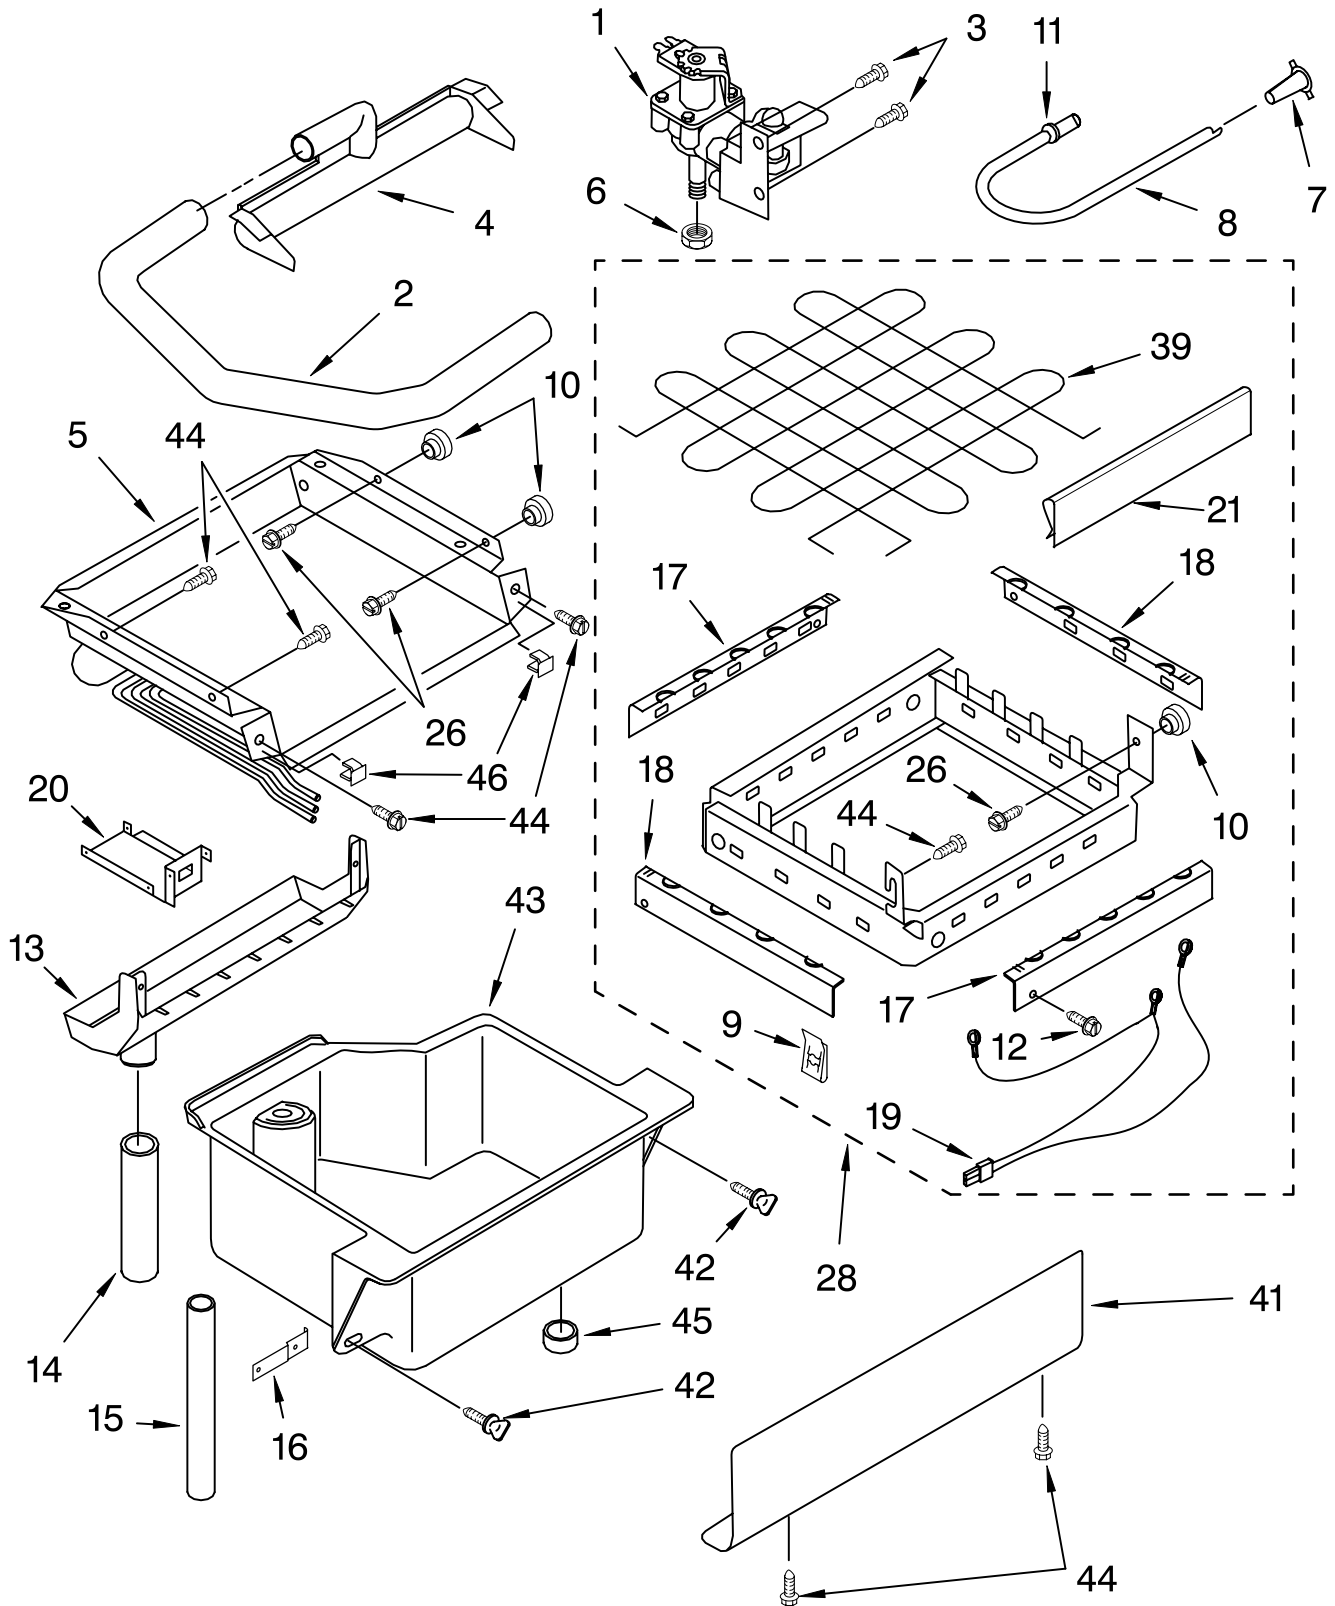

EVAPORATOR, ICE CUTTER GRID AND WATER PARTS

For Models: KUIS185JPW0, KUIS185JPB0

(WHITE-PUMP MODEL) (BLACK-PUMP MODEL)

FOR ORDERING INFORMATION REFER TO PARTS PRICE LIST

EVAPORATOR, ICE CUTTER GRID AND WATER PARTS

For Models: KUIS185JPW0, KUIS185JPB0
(WHITE-PUMP MODEL) (BLACK-PUMP MODEL)

<u>Illus. No.</u>	<u>Part No.</u>	<u>DESCRIPTION</u>
1	2185758	Valve, Complete Water
2	2185669	Tube, Plastic
3	488687	Screw 8-15 X 5/8
4	2185523	Dispenser, Water
5	2208464	Evaporator
6	627018	Nut, Compression
7	841707	Insert, Tube
8	2172593	Tube, Water Fill
9	488660	Nut, Speed
10	836667	Spacer
11	2208539	Fastener, Pushnut
12	489443	Screw
13	2185625	Reservoir, Water Slide
14	2185626	Tube
15	2185673	Hose, Overflow
16	2208372	Support, Reservoir Bracket
17	2185615	Bracket, Front and Rear
18	2185611	Bracket, Side Left and Right
19	2185681	Harness, Grid
20	2208427	Support, Bracket Evaporator/Grid
21	2208566	Guide, Ice Grid
26	3400886	Screw 8-18 X 1 1/4
28	2185614	Grid Assembly (Complete)
39	2174754	Wire, Grid Cutter
41	2208365	Cover, Grid
42	8281228	Thumbscrew
43	2185624	Reservoir, Water
44	3400884	Screw 8-18 X 5/8
45	2185696	Cap, Drain
46	3400909	Nut, Push-In

FOR ORDERING INFORMATION REFER TO PARTS PRICE LIST