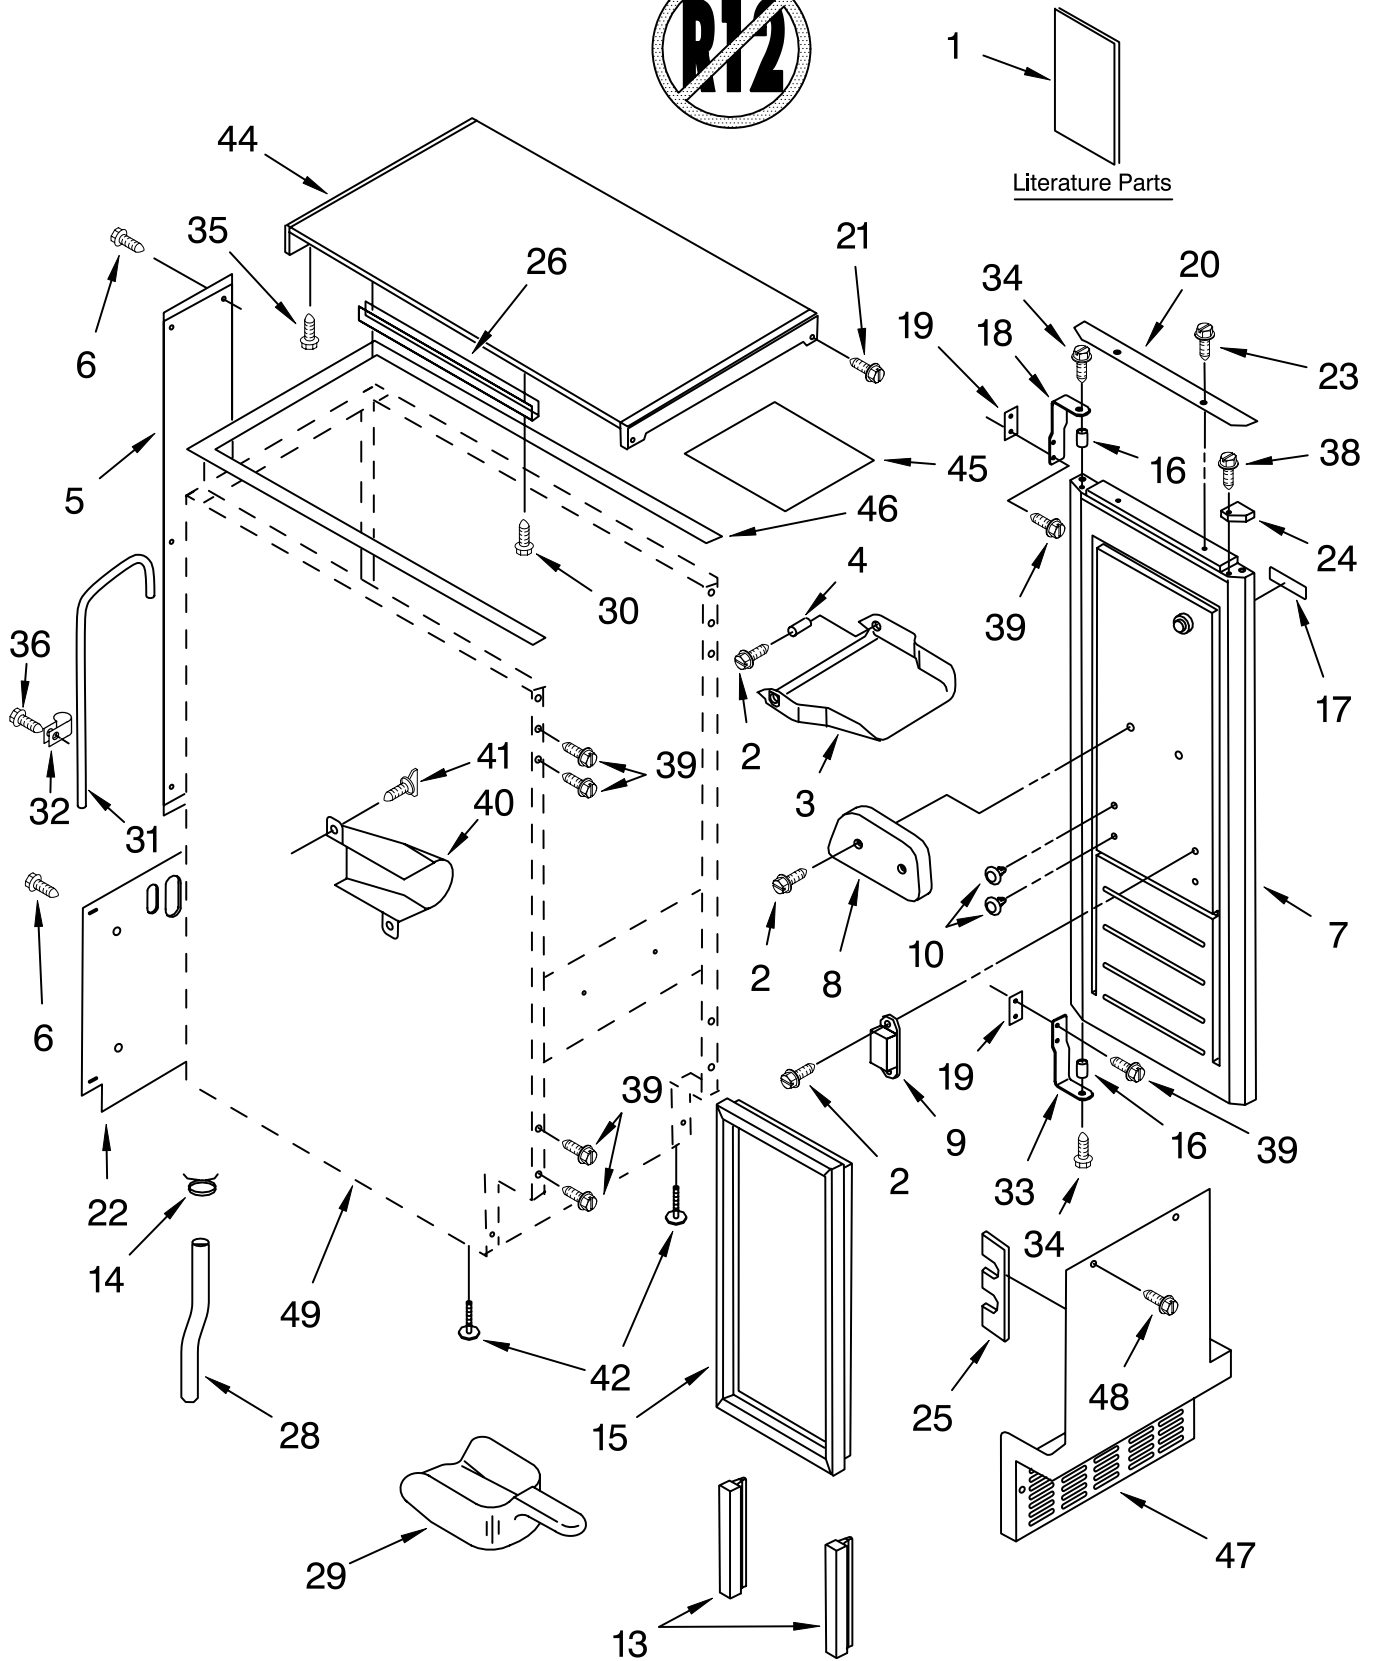

# CABINET LINER AND DOOR PARTS

For Models: KUIS155HPW0, KUIS155HPB0  
(WHITE-PUMP MODEL) (BLACK-PUMP MODEL)

ICE CUBE  
MAKER

**KitchenAid®**

FOR ORDERING INFORMATION REFER TO PARTS PRICE LIST