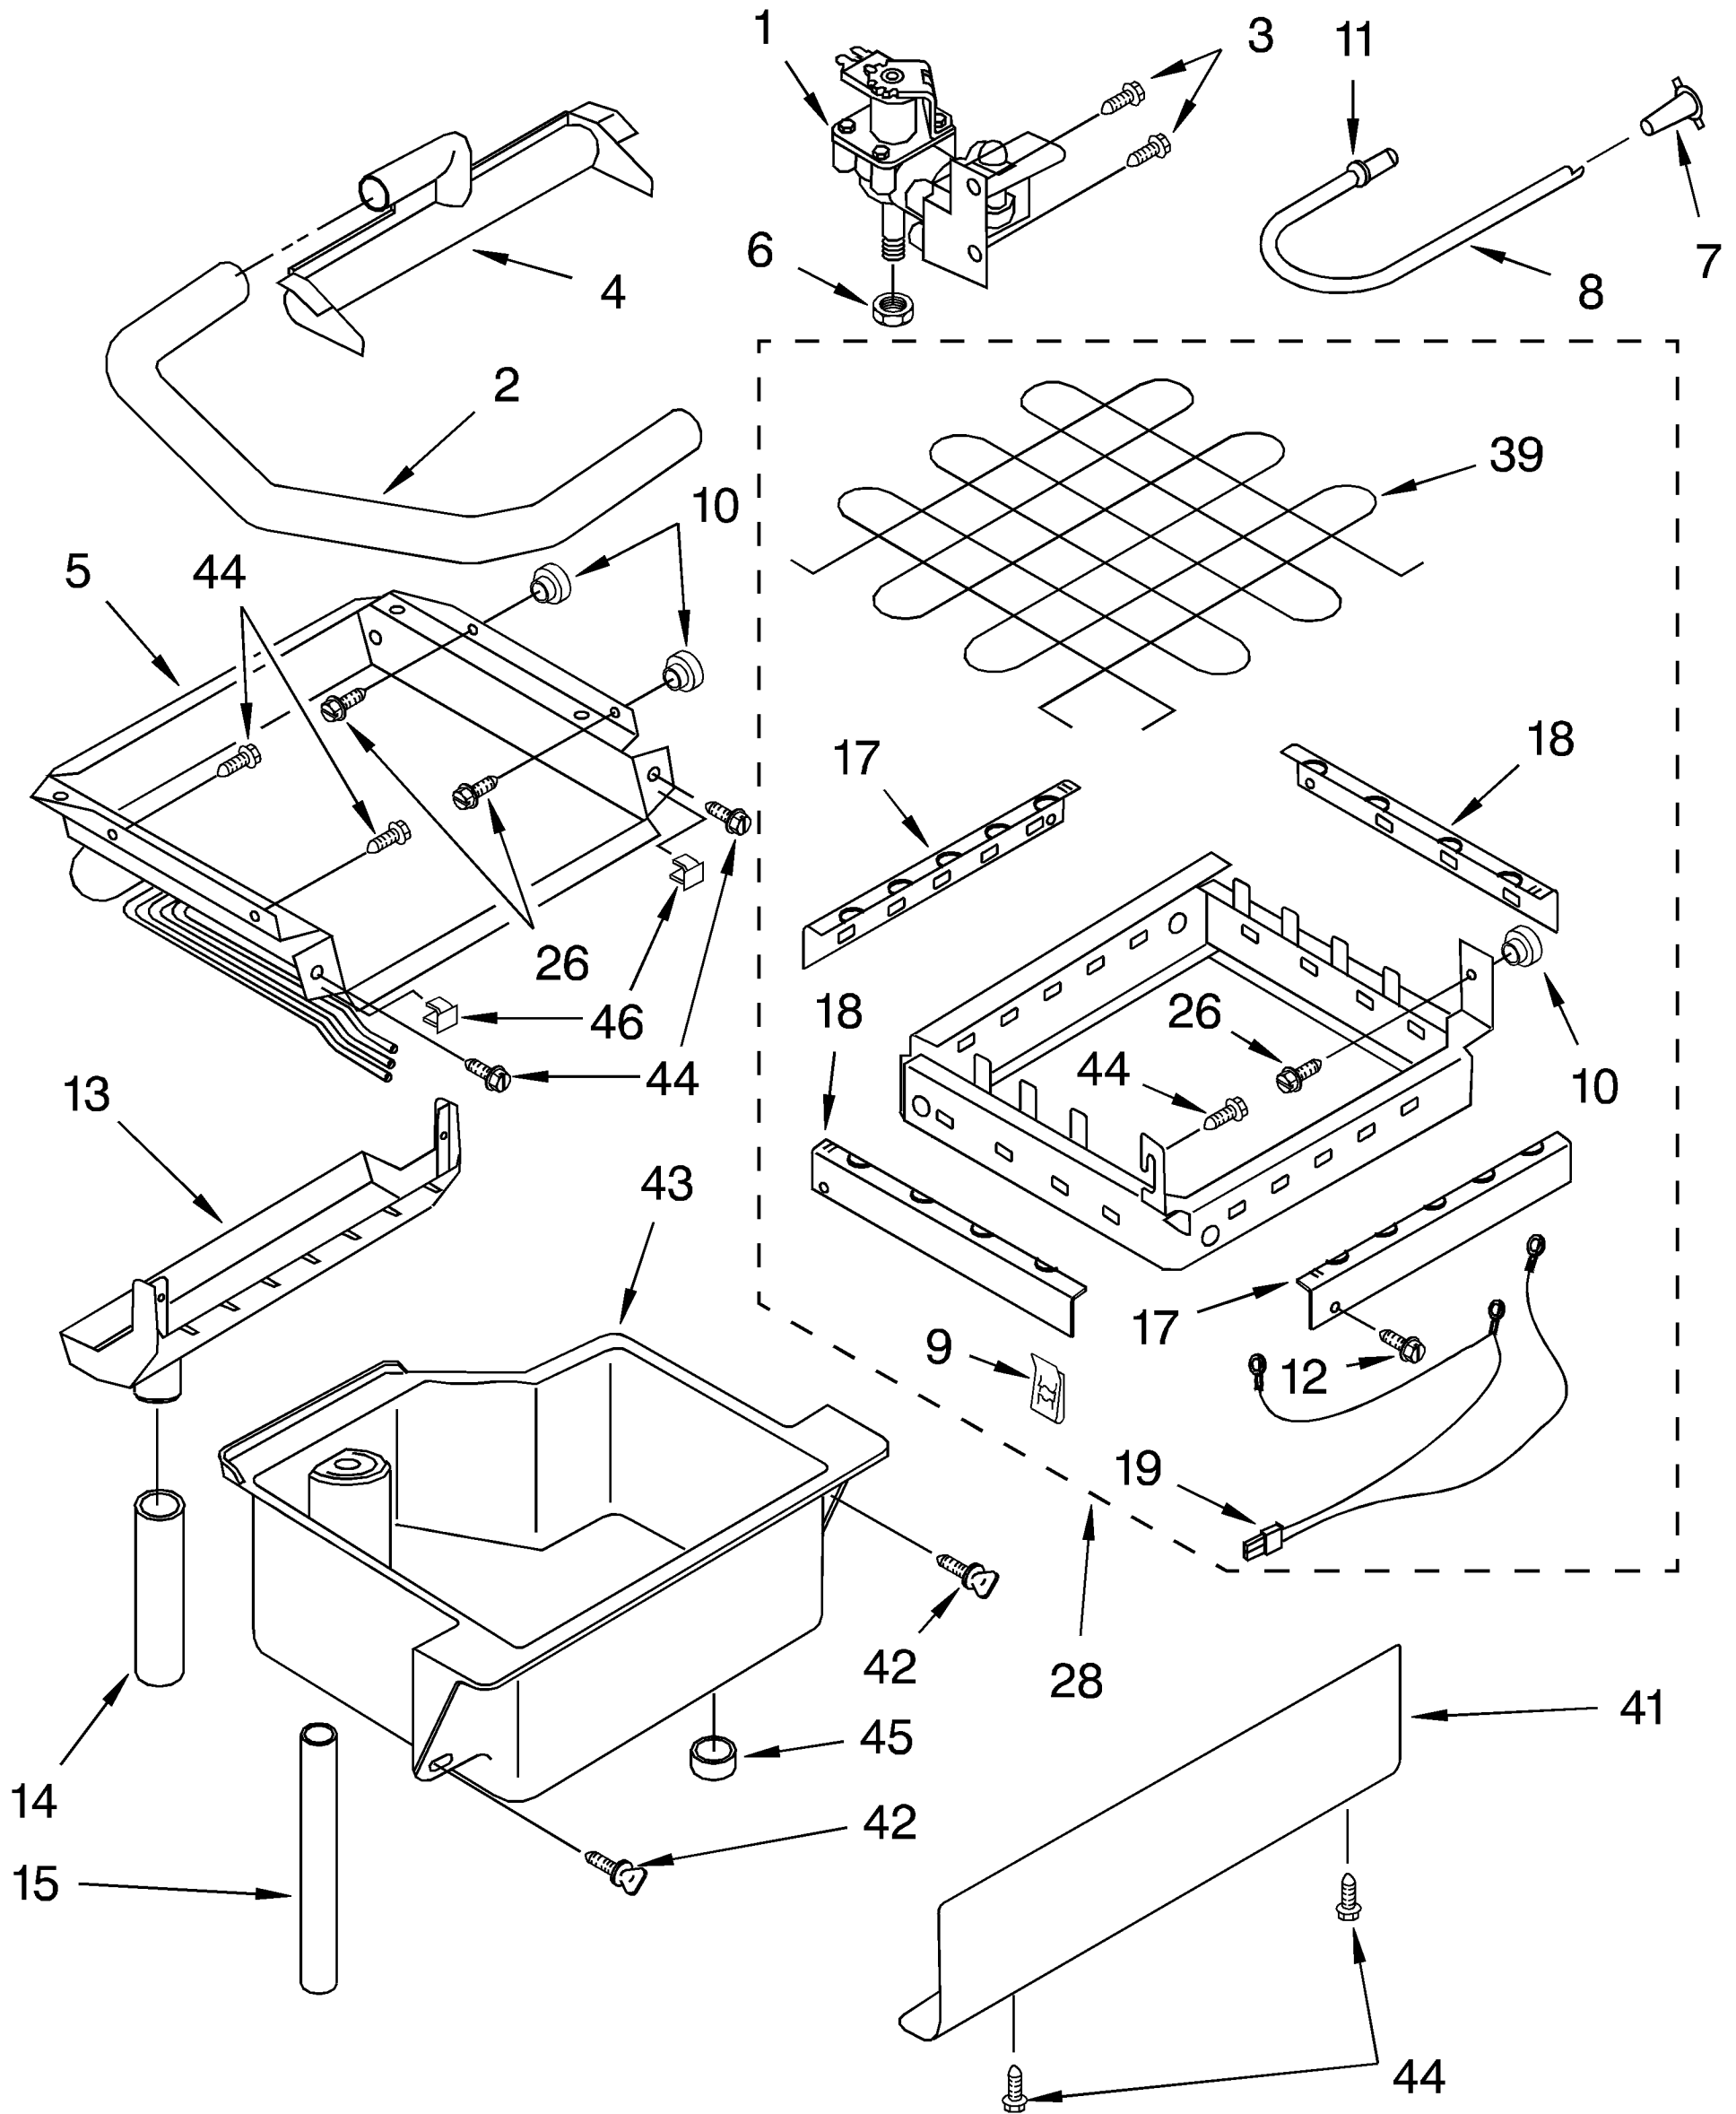

# CABINET LINER AND DOOR PARTS

For Models: KUIS155HPW0, KUIS155HPB0  
(WHITE-PUMP MODEL) (BLACK-PUMP MODEL)

ICE CUBE  
MAKER

**KitchenAid®**

FOR ORDERING INFORMATION REFER TO PARTS PRICE LIST

# EVAPORATOR, ICE CUTTER GRID AND WATER PARTS

For Models: KUIS155HPW0, KUIS155HPB0  
(WHITE-PUMP MODEL) (BLACK-PUMP MODEL)

<b>Illus. No.</b>	<b>Part No.</b>	<b>DESCRIPTION</b>
1	2185758	Valve, Complete Water
2	2185669	Tube, Plastic
3	488687	Screw 8-15 X 5/8
4	2185523	Dispenser, Water
5	2208328	Evaporator
6	627018	Nut, Compression
7	841707	Insert, Tube
8	2174662	Tube, Water Fill
9	488660	Nut, Speed
10	836667	Spacer
11	2208329	Fastener, Pushnut
12	489443	Screw
13	2185625	Reservoir, Water Slide
14	2185626	Tube
15	2185673	Hose, Overflow
17	2185615	Bracket, Front and Rear
18	2185611	Bracket, Side Left and Right
19	2185681	Harness, Grid
26	3400886	Screw 8-18 X 1 1/4
28	2185614	Grid Assembly (Complete)
39	2174754	Wire, Grid Cutter
41	2185570	Cover, Grid
42	681534	Thumbscrew
43	2185624	Reservoir, Water
44	3400884	Screw 8-18 X 5/8
45	2185696	Cap, Drain
46	3400909	Nut, Push-In

# PUMP PARTS

For Models: KUIS155HPW0, KUIS155HPB0  
(WHITE-PUMP MODEL) (BLACK-PUMP MODEL)

Illus. No.	Part No.	DESCRIPTION
1	2185531	Pump, Water (Complete)
2	3400884	Screw 8-18 X 5/8
3	3400885	Screw 8-16 x 1/2
4	2185752	Housing, Motor
5	2185753	Blade, Fan
6	2185748	Motor, Pump
7	4388318	Wiring Harness
8	2185751	Bracket, Pump
9	3400883	Screw 8-32 X 1/2
10	2185750	Sleeve
11	3400909	Nut, Push-In
12	2185677	Cover, Pump
13	2185585	Bracket, Connector Assembly
14	2185754	Impeller, Pump
15	2185749	Cap, Pump