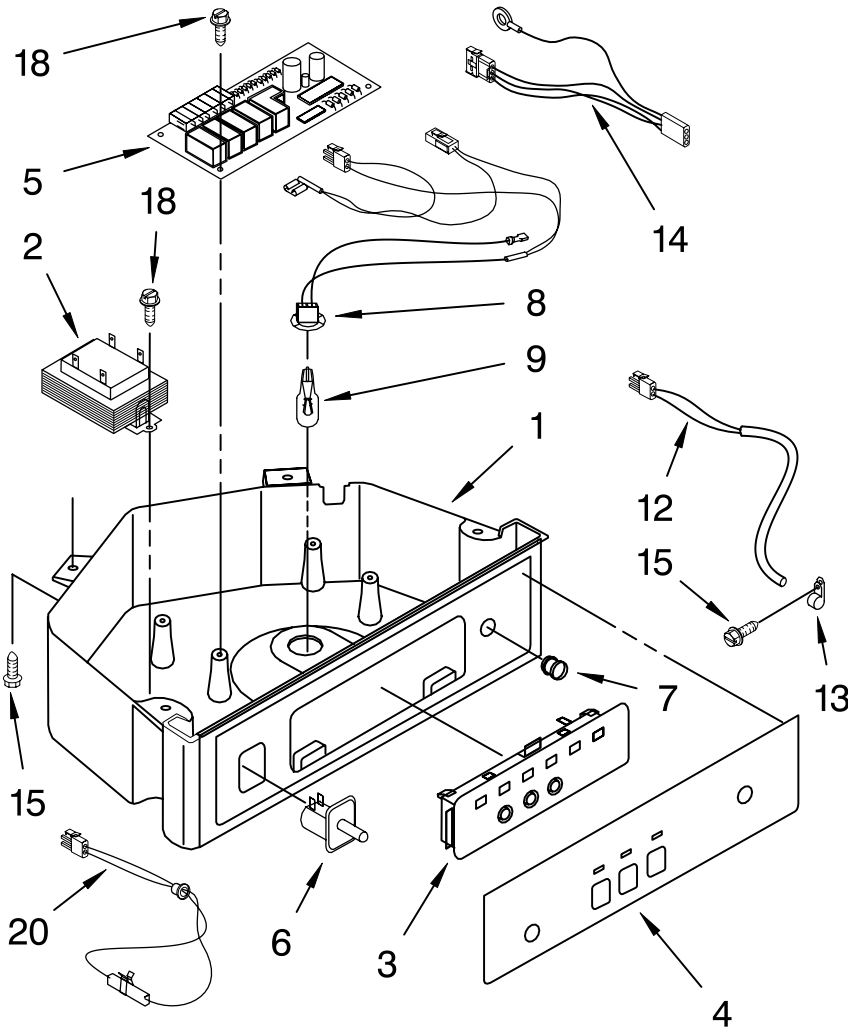

CONTROL PANEL PARTS

For Models: KUIS155HPW0, KUIS155HPB0
(WHITE-PUMP MODEL) (BLACK-PUMP MODEL)

Illus. No.	Part No.	DESCRIPTION
1	2185738	Box, Control
2	2185657	Transformer
3	2185592	Assembly, Switch (ALSO ORDER #4)
4		Overlay
	2208317W	White
5	2185947	P.C. Board
6	2149705	Switch, Plunger
7	2185694	Lens, LED
8	2185692	Wiring Harness Grid/ Light
9	745362	Bulb
10	2185788	Clamp
11	2187286	Wiring Harness, Complete Unit (Includes Power Cord)
12	2185679	Thermostat, Bin
13	2185825	Clamp
14	2185703	Wiring Harness, Main to Pump,
15	3400884	Screw 8-18 X 5/8
18	3400850	Screw 8-16 X 3/8
20	2185680	Thermister, Ice Control