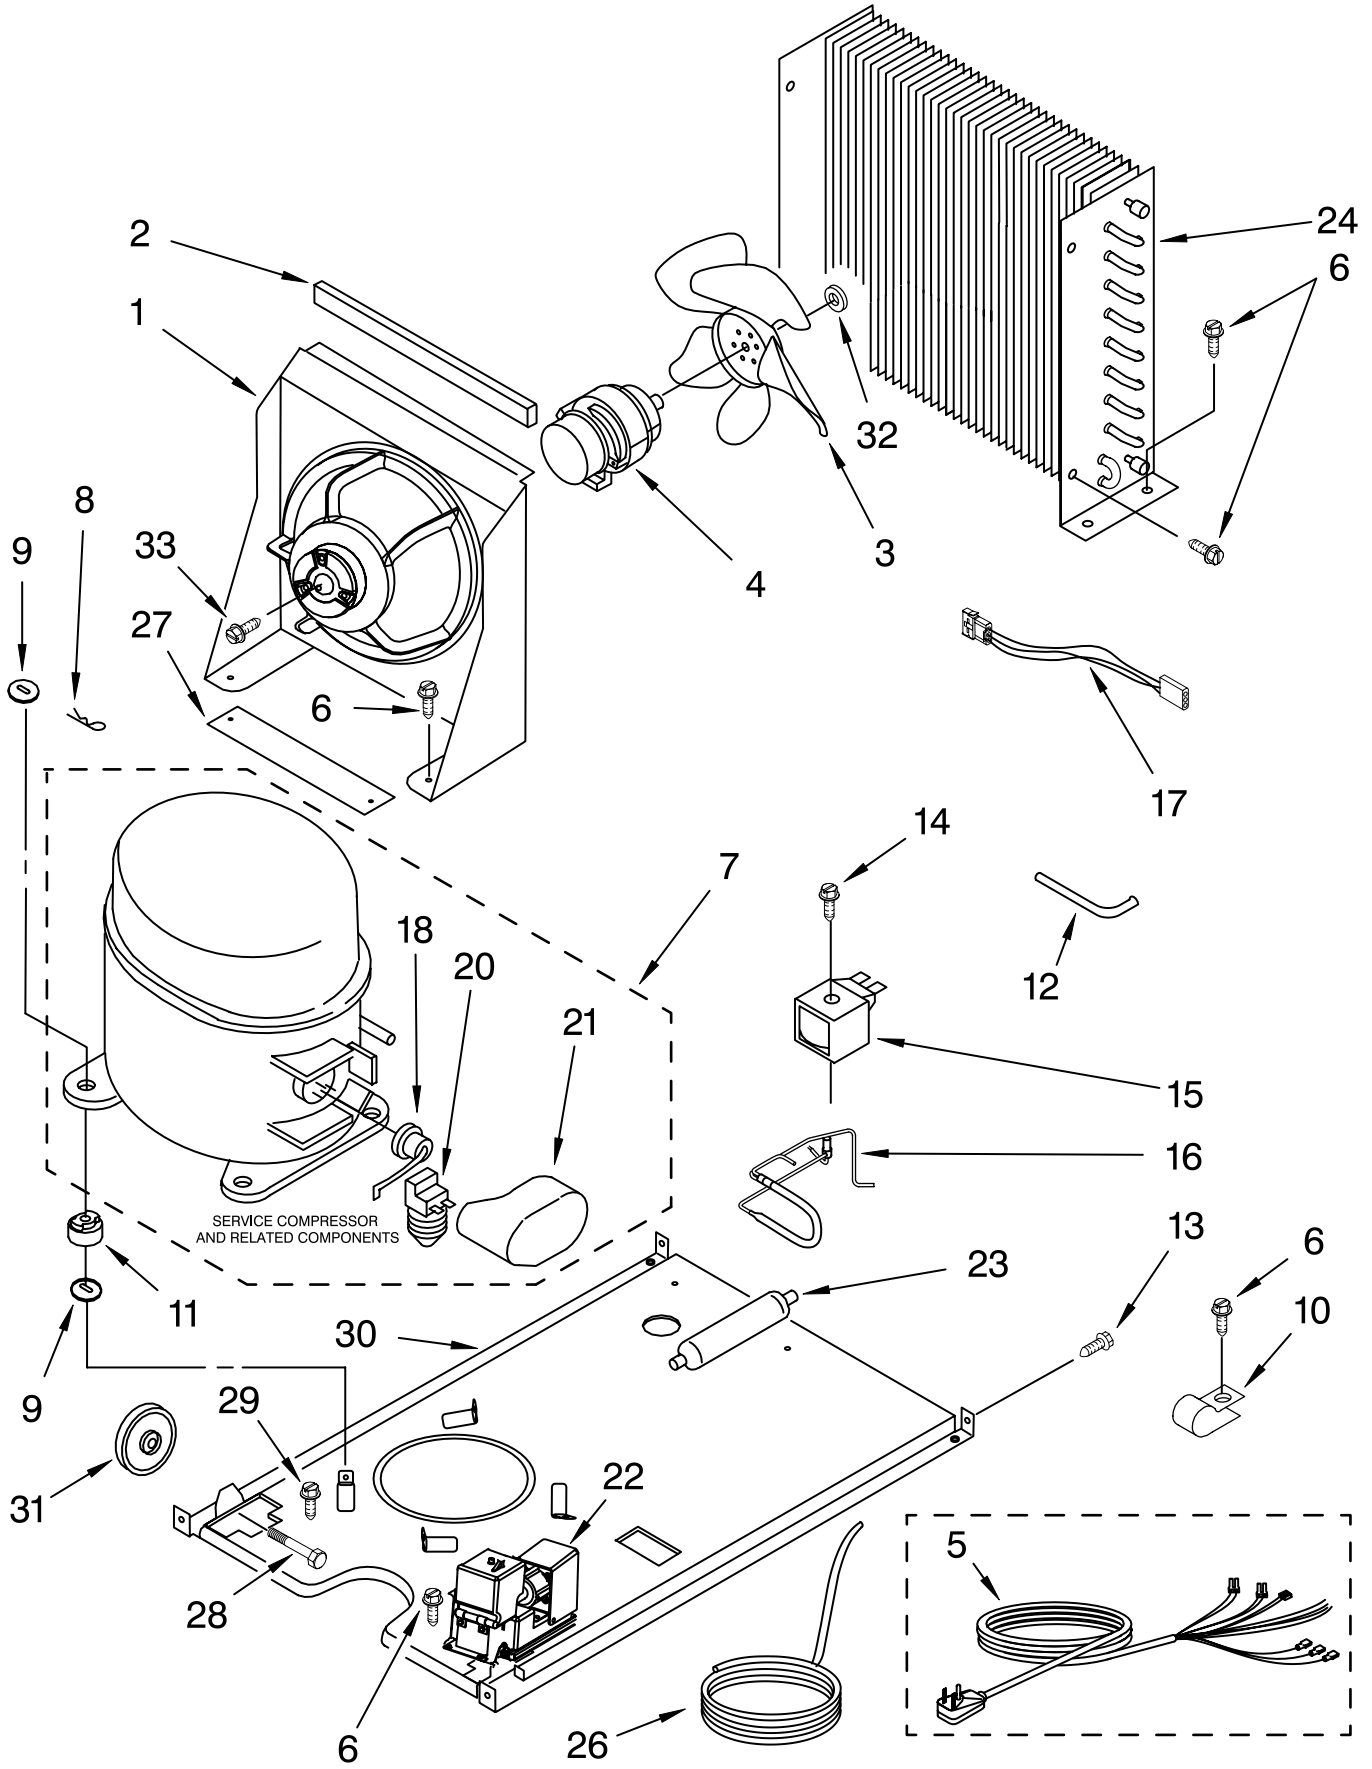

UNIT PARTS

For Models: KUIS155HPW0, KUIS155HPB0
(WHITE-PUMP MODEL) (BLACK-PUMP MODEL)

FOR ORDERING INFORMATION REFER TO PARTS PRICE LIST

UNIT PARTS

For Models: KUIS155HPW0, KUIS155HPB0
(WHITE-PUMP MODEL) (BLACK-PUMP MODEL)

Illus. No.	Part No.	DESCRIPTION
1	2185532	Bracket, Fan Mtg.
2	2185675	Pad, Foam
3	2190685	Blade, Fan
4	2183437	Motor, Fan
5		Wiring Harness, Complete Unit (See #11 On Control Panel Parts Page)
6	304392	Screw 8-18 X 1/2
7	2176659	Compressor
8	A201435	Clip, Mounting
9	A201441	Shim (8)
10	2185960	Clamp (Power Cord)
11	2185965	Grommet (4)
12	2185548	Tube, Process
13	489423	Screw
14	489472	Screw
15	759112	Coil, Solenoid
16	2208467	Valve, Body
17	2187267	Wiring Harness, Condenser Fan
18	2183404	Overload
20	2183410	Relay, Start
21	2162358	Cover, Terminal
22	2185528	Pump, Drain
23	2180801	Drier
24	2185529	Condenser
26	2185925	Tube, Drainage
27	2185858	Pad, Foam (2)
28	3370389	Screw 10-32X15/16
29	488500	Screw, Ground 8-32 X 3/8
30	2185511	Base, Unit
31	302819	Wheel
32	486692	Nut, Speed
33	489494	Screw 8-32 X 3/4

REFRIGERANT CHARGE

6.5 OZ. (R134A)