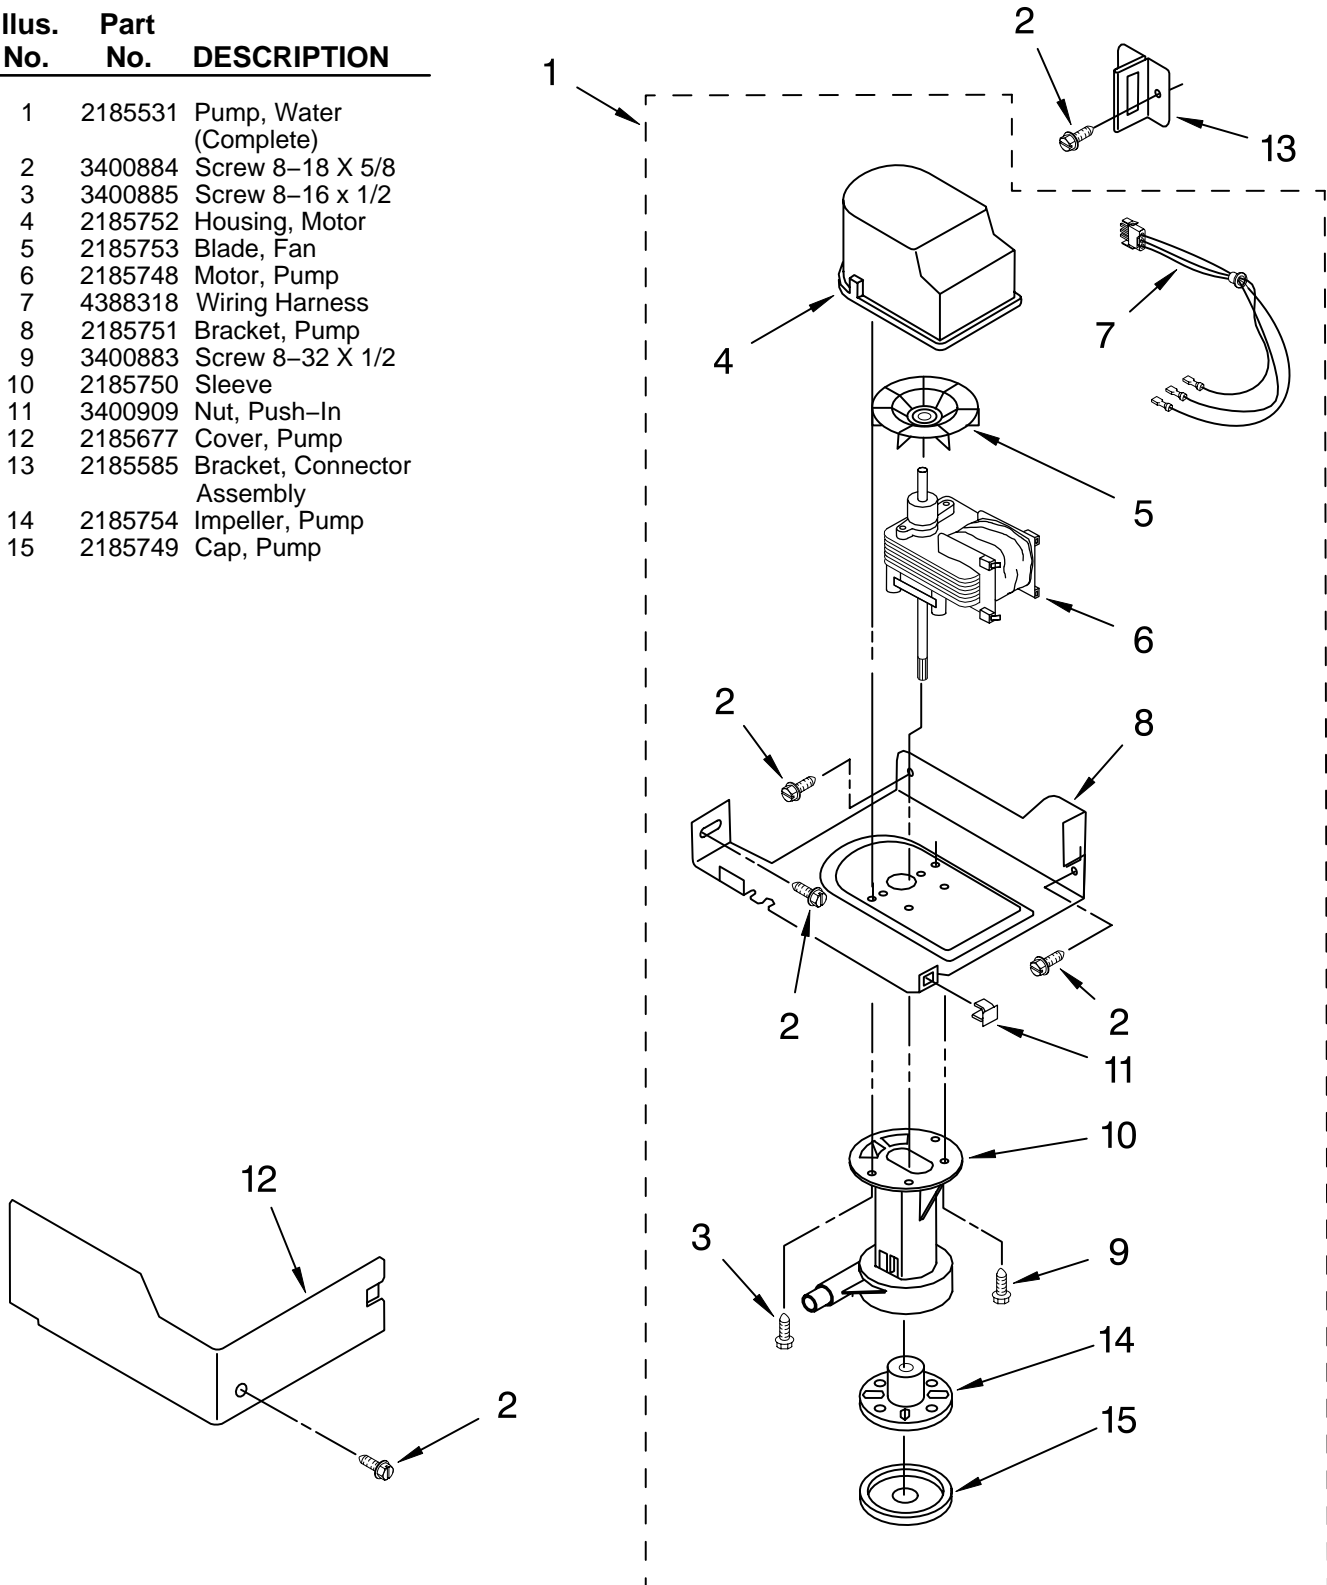

# EVAPORATOR, ICE CUTTER GRID AND WATER PARTS

For Models: KUIS155HPW0, KUIS155HPB0  
(WHITE-PUMP MODEL) (BLACK-PUMP MODEL)

<b>Illus. No.</b>	<b>Part No.</b>	<b>DESCRIPTION</b>
1	2185758	Valve, Complete Water
2	2185669	Tube, Plastic
3	488687	Screw 8-15 X 5/8
4	2185523	Dispenser, Water
5	2208328	Evaporator
6	627018	Nut, Compression
7	841707	Insert, Tube
8	2174662	Tube, Water Fill
9	488660	Nut, Speed
10	836667	Spacer
11	2208329	Fastener, Pushnut
12	489443	Screw
13	2185625	Reservoir, Water Slide
14	2185626	Tube
15	2185673	Hose, Overflow
17	2185615	Bracket, Front and Rear
18	2185611	Bracket, Side Left and Right
19	2185681	Harness, Grid
26	3400886	Screw 8-18 X 1 1/4
28	2185614	Grid Assembly (Complete)
39	2174754	Wire, Grid Cutter
41	2185570	Cover, Grid
42	681534	Thumbscrew
43	2185624	Reservoir, Water
44	3400884	Screw 8-18 X 5/8
45	2185696	Cap, Drain
46	3400909	Nut, Push-In

# PUMP PARTS

For Models: KUIS155HPW0, KUIS155HPB0  
(WHITE-PUMP MODEL) (BLACK-PUMP MODEL)

Illus. No.	Part No.	DESCRIPTION
1	2185531	Pump, Water (Complete)
2	3400884	Screw 8-18 X 5/8
3	3400885	Screw 8-16 x 1/2
4	2185752	Housing, Motor
5	2185753	Blade, Fan
6	2185748	Motor, Pump
7	4388318	Wiring Harness
8	2185751	Bracket, Pump
9	3400883	Screw 8-32 X 1/2
10	2185750	Sleeve
11	3400909	Nut, Push-In
12	2185677	Cover, Pump
13	2185585	Bracket, Connector Assembly
14	2185754	Impeller, Pump
15	2185749	Cap, Pump