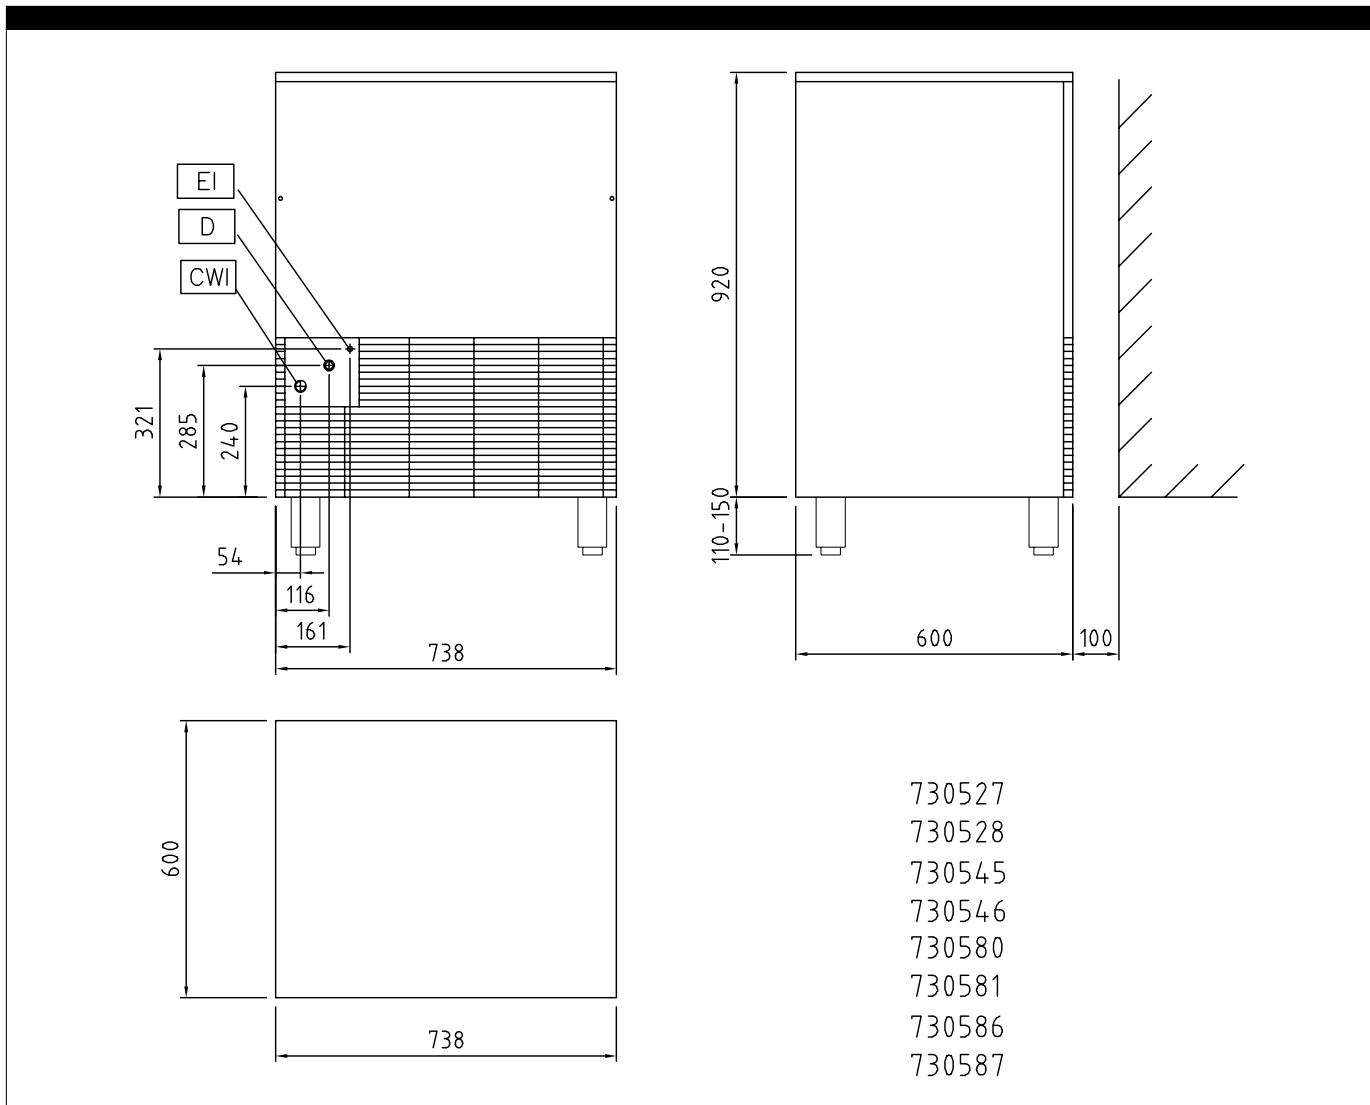

**ICE CUBERS**

**65/80/90 KG**

[www.zanussiprofessional.com](http://www.zanussiprofessional.com)

- 730527
- 730528
- 730545
- 730546
- 730580
- 730581
- 730586
- 730587

	CIM67A 730527	CIM67W 730528	FGC65A42 730162
CWI - Cold water inlet	3/4"	3/4"	3/4"
D - Water drain	24mm	24mm	24mm
EI - Electrical connection	220-240 V, 1N, 50	220-240 V, 1N, 50	220-240 V, 1N, 50

www.zanussiprofessional.com

	CIM85A 730545	CIM85W 730546
CWI - Cold water inlet	3/4"	3/4"
D - Water drain	24mm	24mm
EI - Electrical connection	220-240 V, 1N, 50	220-240 V, 1N, 50

www.zanussiprofessional.com

730529  
730530  
730163

	FGC90A 730529	FGC90W 730530	FGC90A42 730163
CWI - Cold water inlet	3/4"	3/4"	3/4"
D - Water drain	24mm	24mm	24mm
EI - Electrical connection	220-240 V, 1N, 50	220-240 V, 1N, 50	220/240 V, 1N, 50