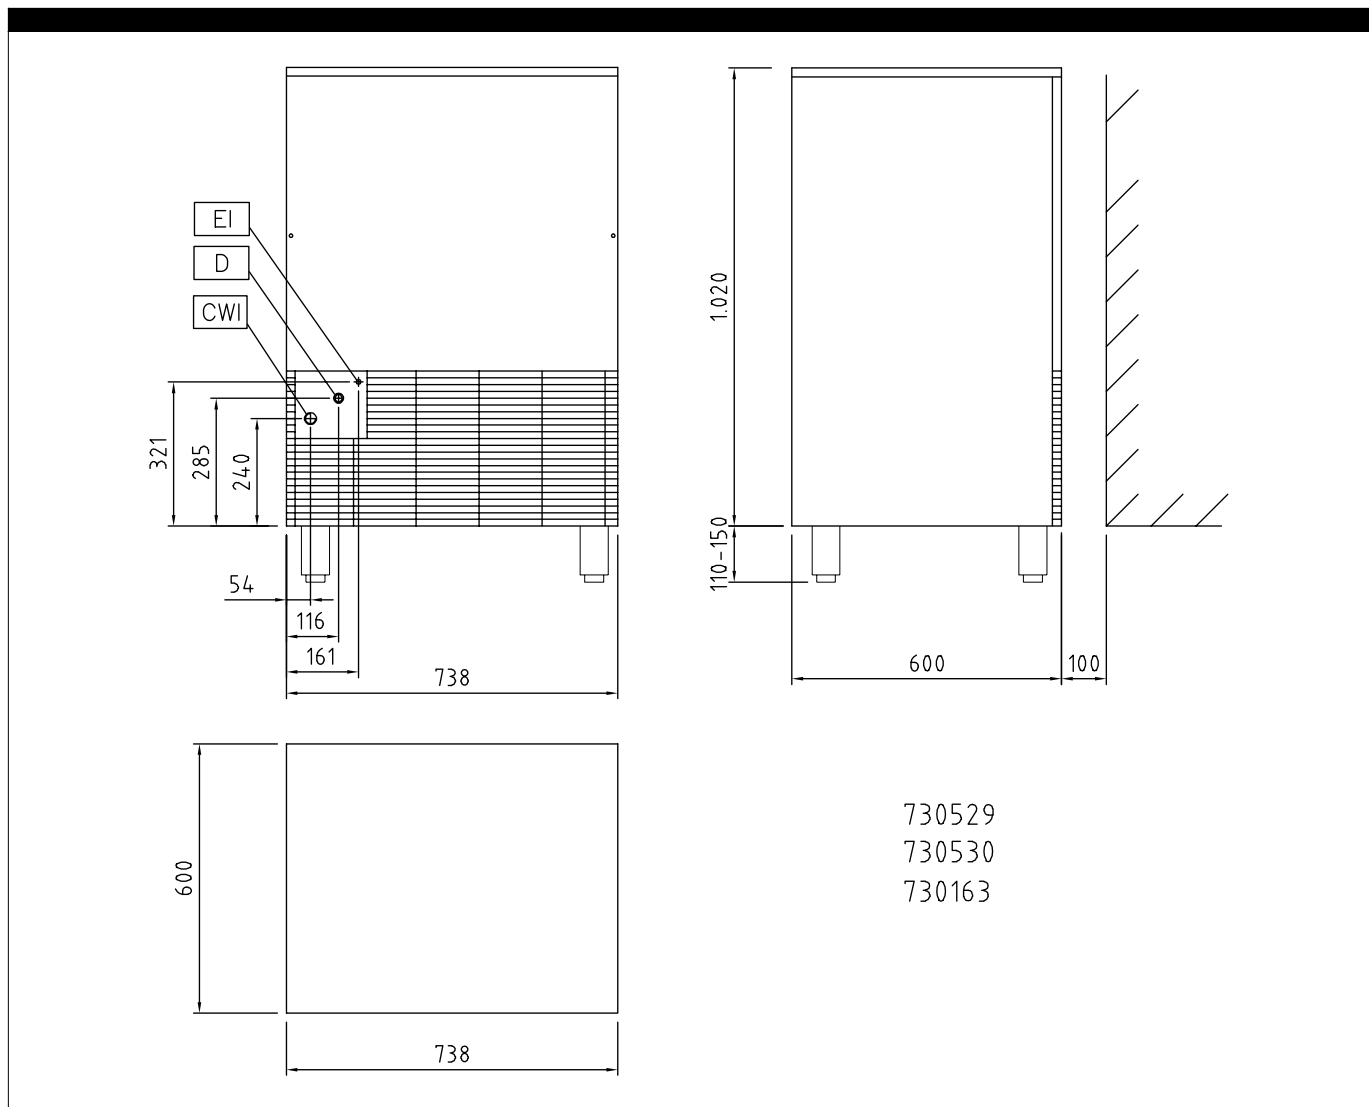

**ICE CUBERS**

**65/80/90 KG**

[www.zanussiprofessional.com](http://www.zanussiprofessional.com)

- 730527
- 730528
- 730545
- 730546
- 730580
- 730581
- 730586
- 730587

	CIM67A 730527	CIM67W 730528	FGC65A42 730162
CWI - Cold water inlet	3/4"	3/4"	3/4"
D - Water drain	24mm	24mm	24mm
EI - Electrical connection	220-240 V, 1N, 50	220-240 V, 1N, 50	220-240 V, 1N, 50

www.zanussiprofessional.com

	CIM85A 730545	CIM85W 730546
CWI - Cold water inlet	3/4"	3/4"
D - Water drain	24mm	24mm
EI - Electrical connection	220-240 V, 1N, 50	220-240 V, 1N, 50

www.zanussiprofessional.com

730529  
730530  
730163

	FGC90A 730529	FGC90W 730530	FGC90A42 730163
CWI - Cold water inlet	3/4"	3/4"	3/4"
D - Water drain	24mm	24mm	24mm
EI - Electrical connection	220-240 V, 1N, 50	220-240 V, 1N, 50	220/240 V, 1N, 50