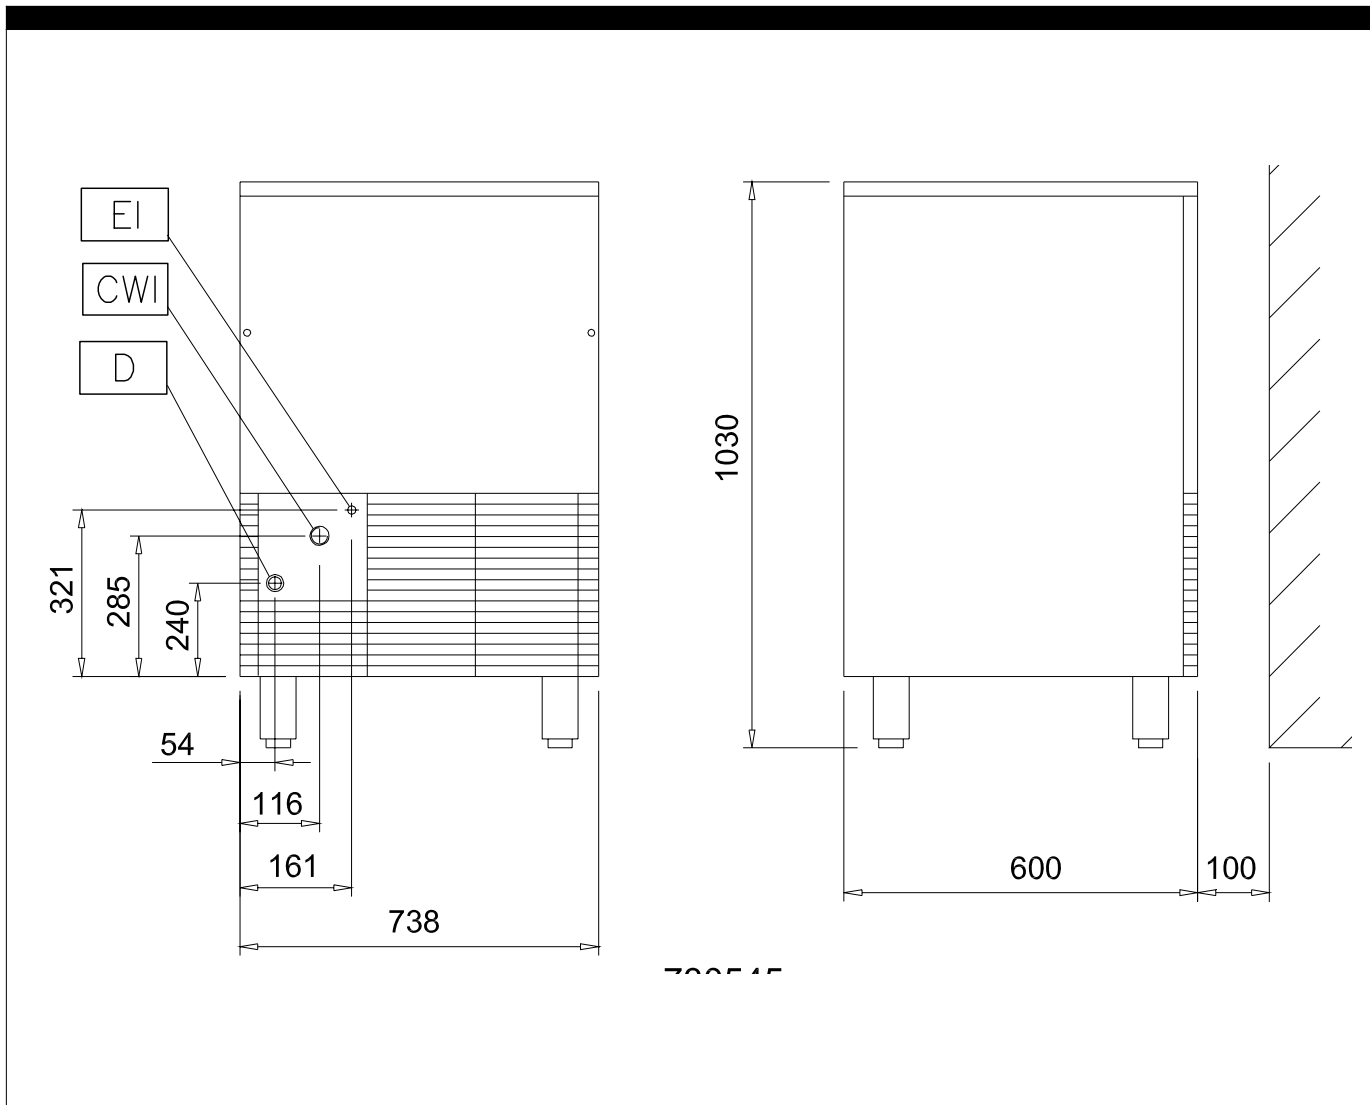

**ICE CUBERS**

**65/80/90 KG**

[www.zanussiprofessional.com](http://www.zanussiprofessional.com)

- 730527
- 730528
- 730545
- 730546
- 730580
- 730581
- 730586
- 730587

	CIM67A 730527	CIM67W 730528	FGC65A42 730162
CWI - Cold water inlet	3/4"	3/4"	3/4"
D - Water drain	24mm	24mm	24mm
EI - Electrical connection	220-240 V, 1N, 50	220-240 V, 1N, 50	220-240 V, 1N, 50

www.zanussiprofessional.com

	CIM85A 730545	CIM85W 730546
CWI - Cold water inlet	3/4"	3/4"
D - Water drain	24mm	24mm
EI - Electrical connection	220-240 V, 1N, 50	220-240 V, 1N, 50

www.zanussiprofessional.com

730529  
730530  
730163

	FGC90A 730529	FGC90W 730530	FGC90A42 730163
CWI - Cold water inlet	3/4"	3/4"	3/4"
D - Water drain	24mm	24mm	24mm
EI - Electrical connection	220-240 V, 1N, 50	220-240 V, 1N, 50	220/240 V, 1N, 50