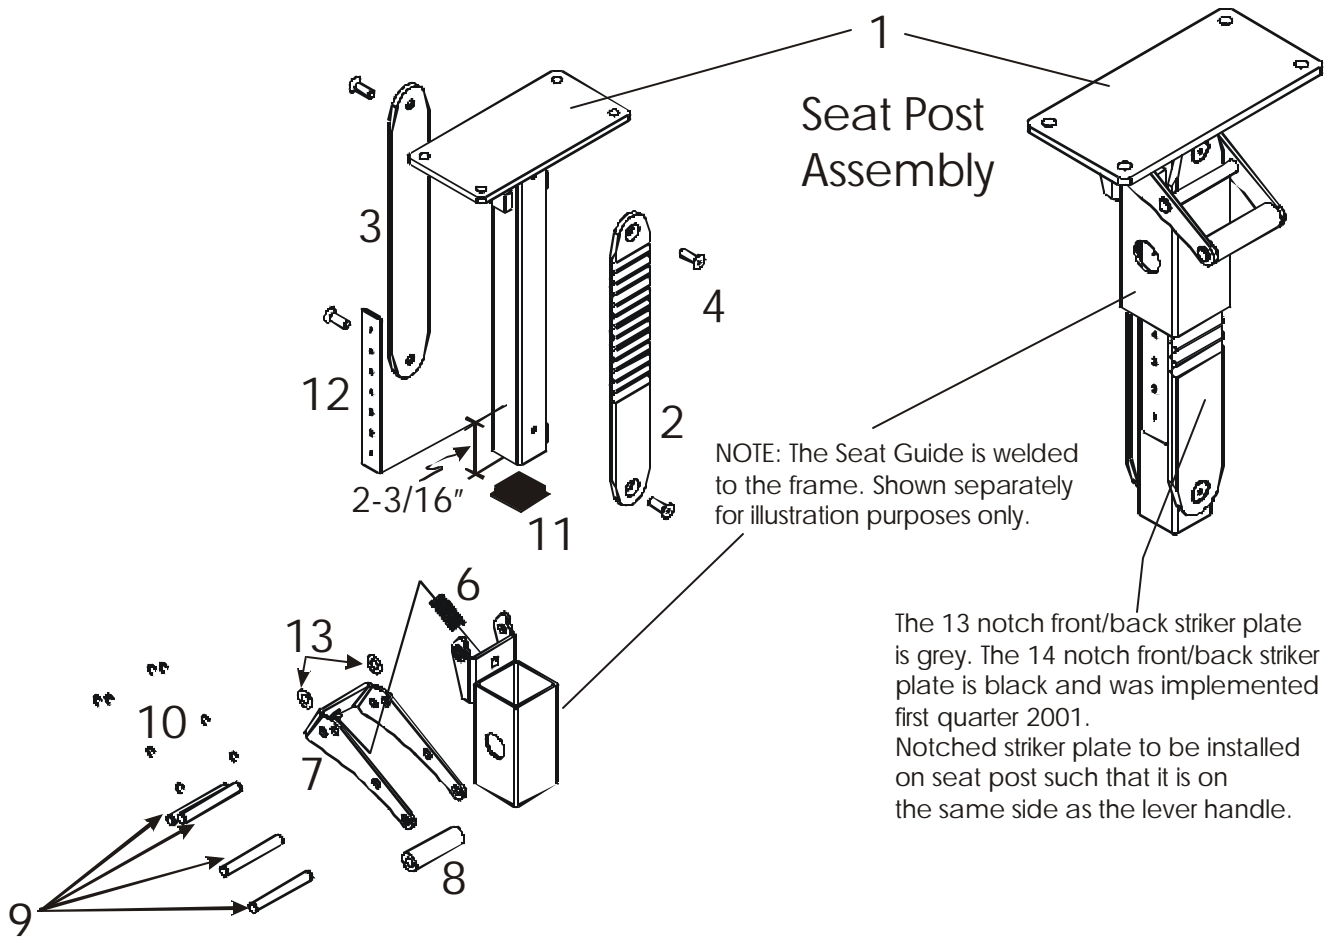

SU35 Rear Deltoid/Pectoral Fly

Right Cam
SU35-S0005-0000

Left Cam
SU35-S0004-0000

Right Selector
SU35-S0008-0000

Axle - OK50-P0314-0000
Bolt - 0017-00101-1523
Nut - 0017-00103-0232
Washer
0017-00104-0352
Bushing 3/4
0017-00009-0929

Arm (Upgrade kit
for older units)
SK50-S0052-0000

Left Selector
SU35-S0009-0000

STRENGTH 9000 SERIES TRAINING EQUIPMENT

SU35 Seat Post Assembly - S/N 64972-Above

BILL OF MATERIALS

Item No.	Qty.	Part Number	Description
1	1	AK50-S0028-0000	Seat post assembly
2	1	0K50-P0547-0000	Front striker plate (14 notch)
3	1	0K50-P0548-0000	Back striker plate
4	4	0017-00101-1655	5/16" x 24 flat bolt
6	1	0017-00009-1079	Spring
7	1	0K50-P0550-0000	Lever release
8	1	0017-00042-1089	Rubber grip
9	4	0K50-P0551-0000	Grooved pin
10	8	0017-00100-0190	Retaining clips
11	1	0017-00042-0944	1-1/2" x 1-1/2" End cap
12	1	M051-00363-A000	Number strip
13	2	0017-00104-0373	Nylon washer