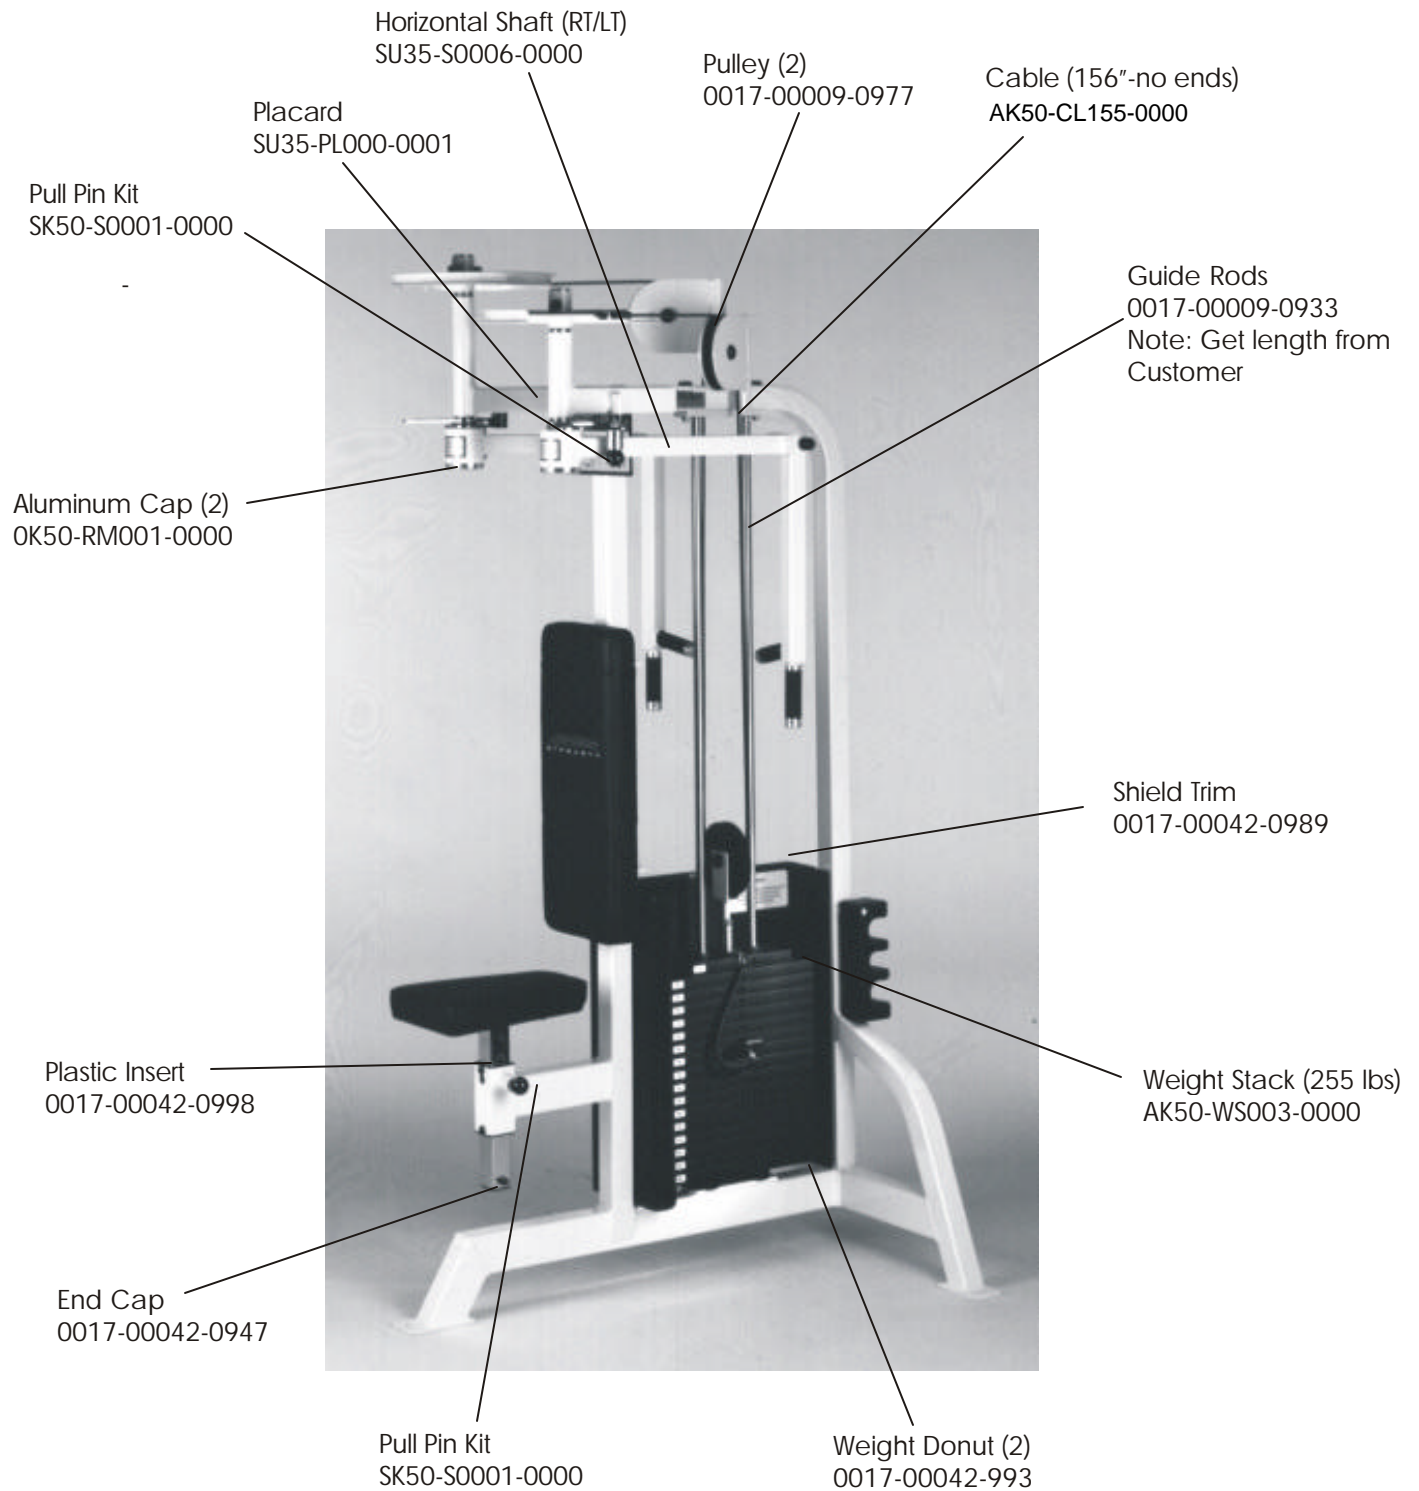

STRENGTH 9000 SERIES TRAINING EQUIPMENT

SU35 Rear Deltoid/Pectoral Fly

STRENGTH 9000 SERIES TRAINING EQUIPMENT

SU35 Rear Deltoid/Pectoral Fly

STRENGTH 9000 SERIES TRAINING EQUIPMENT

SU35 Rear Deltoid/Pectoral Fly

Cable Retainer Bolts
0017-00101-1431

Pull Pin
SK50-S0008-0000

Warning Label
M051-00335-A0000

Placard
SU35-PL000-0001

Stop Kit (2 stops)
SK50-S0028-0000

Black Cap
OK50-P0521-0000

STRENGTH 9000 SERIES TRAINING EQUIPMENT

SU35 Rear Deltoid/Pectoral Fly

Right Cam
SU35-S0005-0000

Left Cam
SU35-S0004-0000

Right Selector
SU35-S0008-0000

Axle - OK50-P0314-0000
Bolt - 0017-00101-1523
Nut - 0017-00103-0232
Washer
0017-00104-0352
Bushing 3/4
0017-00009-0929

Arm (Upgrade kit
for older units)
SK50-S0052-0000

Left Selector
SU35-S0009-0000

STRENGTH 9000 SERIES TRAINING EQUIPMENT

SU35 Seat Post Assembly - S/N 64972-Above

BILL OF MATERIALS

Item No.	Qty.	Part Number	Description
1	1	AK50-S0028-0000	Seat post assembly
2	1	0K50-P0547-0000	Front striker plate (14 notch)
3	1	0K50-P0548-0000	Back striker plate
4	4	0017-00101-1655	5/16" x 24 flat bolt
6	1	0017-00009-1079	Spring
7	1	0K50-P0550-0000	Lever release
8	1	0017-00042-1089	Rubber grip
9	4	0K50-P0551-0000	Grooved pin
10	8	0017-00100-0190	Retaining clips
11	1	0017-00042-0944	1-1/2" x 1-1/2" End cap
12	1	M051-00363-A000	Number strip
13	2	0017-00104-0373	Nylon washer