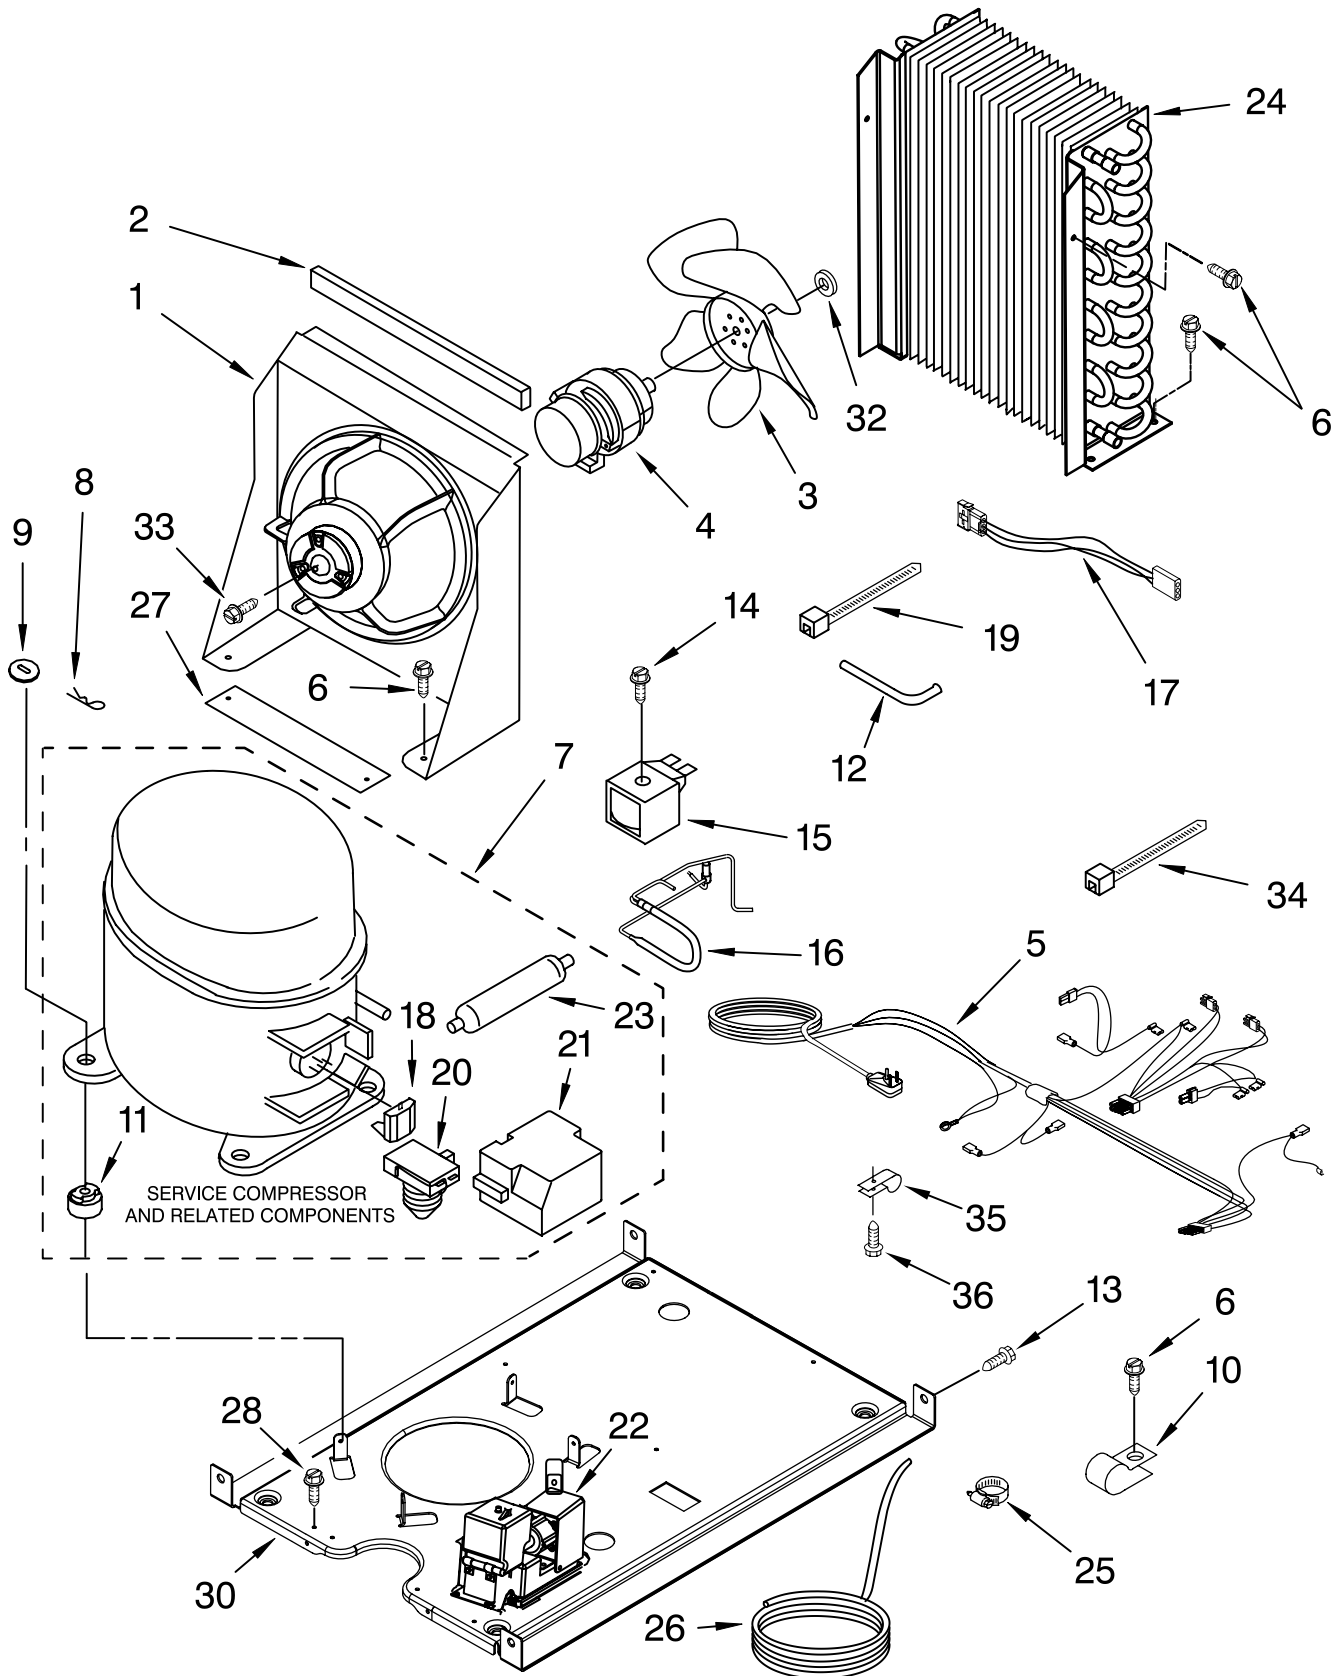

UNIT PARTS

For Models: KUIS18PNJW6, KUIS18PNJB6
(White-Pump Model) (Black-Pump Model)

FOR ORDERING INFORMATION REFER TO PARTS PRICE LIST

UNIT PARTS

For Models: KUIS18PNJW6, KUIS18PNJB6
(White-Pump Model) (Black-Pump Model)

Illus. No.	Part No.	DESCRIPTION	Illus. No.	Part No.	DESCRIPTION	Illus. No.	Part No.	DESCRIPTION	
1	2217434	Bracket, Fan Mtg.	15	759112	Coil, Solenoid	23		Drier	
2	2185675	Pad, Foam	16	2208413	Valve, Body		2209223	Production	
3	2190685	Blade, Fan	17	2187835	Wiring Harness, Condenser Fan		4387019	Service	
4	2188537	Motor, Fan			Overload	24	2217398	Condenser	
5	2313636	Wiring Harness, Complete Unit (Includes Power Cord)	18		2217223 Production	25	489505	Clamp	
				4387938	Service (Includes Relay)	26	2208432	Tube, Drain	
6	304392	Screw 8-18 x 1/2	19	2155774	Strap	27	2217397	Pad, Foam (2)	
7	2208370	Compressor (Includes Illus. 11, 18, 20, 21 & 23)	20		2217224 Production	28	488500	Screw	
				4387938	Service (Includes Overload)	30	2217423	Base, Unit	
8	A201435	Clip, Mounting			21		486692	Nut, Speed	
9	A201441	Shim (4)			21		33	489494	Screw 8-32 x 3/4
10	2185960	Clamp (Power Cord)		2208371	Production	34	851095	Wire Tie	
11		Grommet (4)		4387731	Service	35	2185788	Clamp	
	2217318	Production	22	2208534	Pump, Drain	36	3400884	Screw	
	4387558	Service							
12	2208415	Tube, Process							
13	489423	Screw							
14	489472	Screw							

REFRIGERANT CHARGE

6.5 OZ. (R134A)

FOR ORDERING INFORMATION REFER TO PARTS PRICE LIST