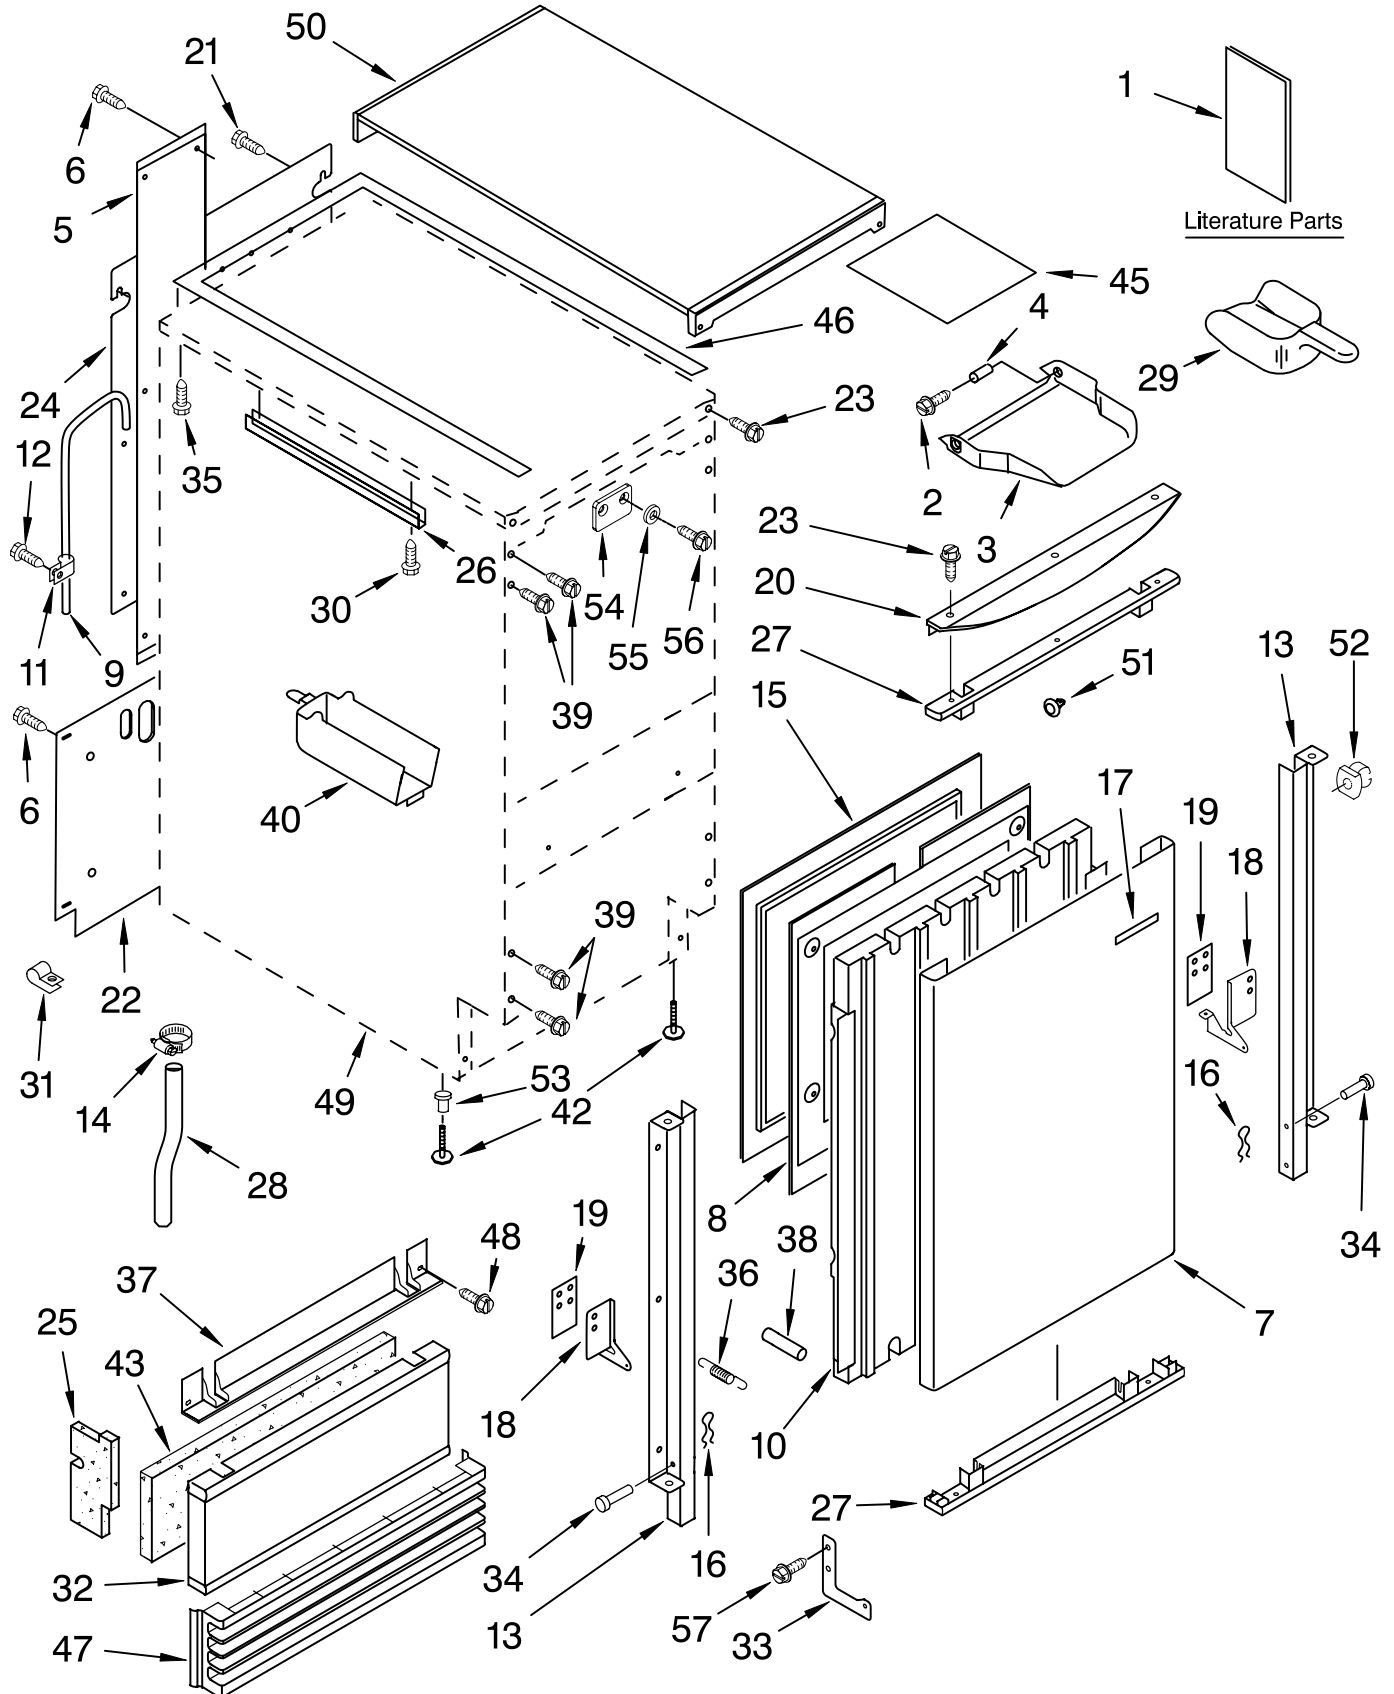

CABINET LINER AND DOOR PARTS

ICE CUBE
MAKER

KitchenAid®

For Models: KUIS18PNJW6, KUIS18PNJB6

(White-Pump Model) (Black-Pump Model)

FOR ORDERING INFORMATION REFER TO PARTS PRICE LIST

CABINET LINER AND DOOR PARTS

For Models: KUIS18PNJW6, KUIS18PNJB6

(White-Pump Model) (Black-Pump Model)

Illus. No.	Part No.	DESCRIPTION	Illus. No.	Part No.	DESCRIPTION	Illus. No.	Part No.	DESCRIPTION
1		Literature Parts	18		Hinge	37		Endcap, Panel
	2217408	Use & Care Guide		2208425	Left Side		2208383W	White
	2313728	Service & Wiring Sheet		2208426	Right Side		2208383B	Black
2	3400886	Screw 8-18 x 1 1/4	19	2208401	Shim, Hinge	38	2208529	Dampener, Spring
3	2208354	Bin, Door	20		Handle, Door	39	489423	Screw
4	2185678	Spacer		2208440W	White	40	2208449	Holder, Scoop
5	2217394	Cover, Wiring		2208440B	Black	42	3374849	Leg, Leveler (4)
6	489442	Screw	21	688983	Screw	43	2208384	Insulation
7		Panel, Exterior	22	2208399	Assembly, Unit Cover	45	2185690	Shield, Electrical
	2208352W	White	23		Screw, Handle	46	2217296	Gasket, Top Panel
	2208352B	Black		8281188	White	47		Grill, Front
8	2217298	Panel, Interior		8281186	Black		2217206W	White
9	2217467	Tube, Air Vent	24	2217227	Ballast-Back, IM		2217206B	Black
10	2208377	Insulation	25	2217225	Pad, Foam	48	489474	Screw 8-18 x 1
11	2208367	Clamp, Half	26	2185691	Channel, Wiring	49		Cabinet & Liner (NOT SERVICED)
12	8281265	Screw	27		Endcap, Door	50		Top
13		Bracket, Door		2208350W	White		2929701W	White
	2217466	Left Side		2208350B	Black		2929701B	Black
	2217465	Right Side	28	2208459	Tube, Drain	51	941839	Hole Plug
14	489503	Clamp	29	2208386	Scoop	52	692400	Nut, Push-In
15	2217295	Gasket, Door	30	3400884	Screw 8-18 x 5/8	53	3400240	Nut, Leg Leveler
16	2208535	Clip	31	8533996	Clamp	54	2208434	Strike, Magnet
17		Nameplate	32		Panel, Lower	55	3400916	Washer
	2212760	White		2208382W	White	56	8281191	Screw
	2212762	Black		2208382B	Black	57	488208	Screw
			33	2208487	Bracket, Spring			
			34	2208417	Pin, Hinge			
			35	489048	Screw, Ground			
			36	2208480	Spring			

FOR ORDERING INFORMATION REFER TO PARTS PRICE LIST