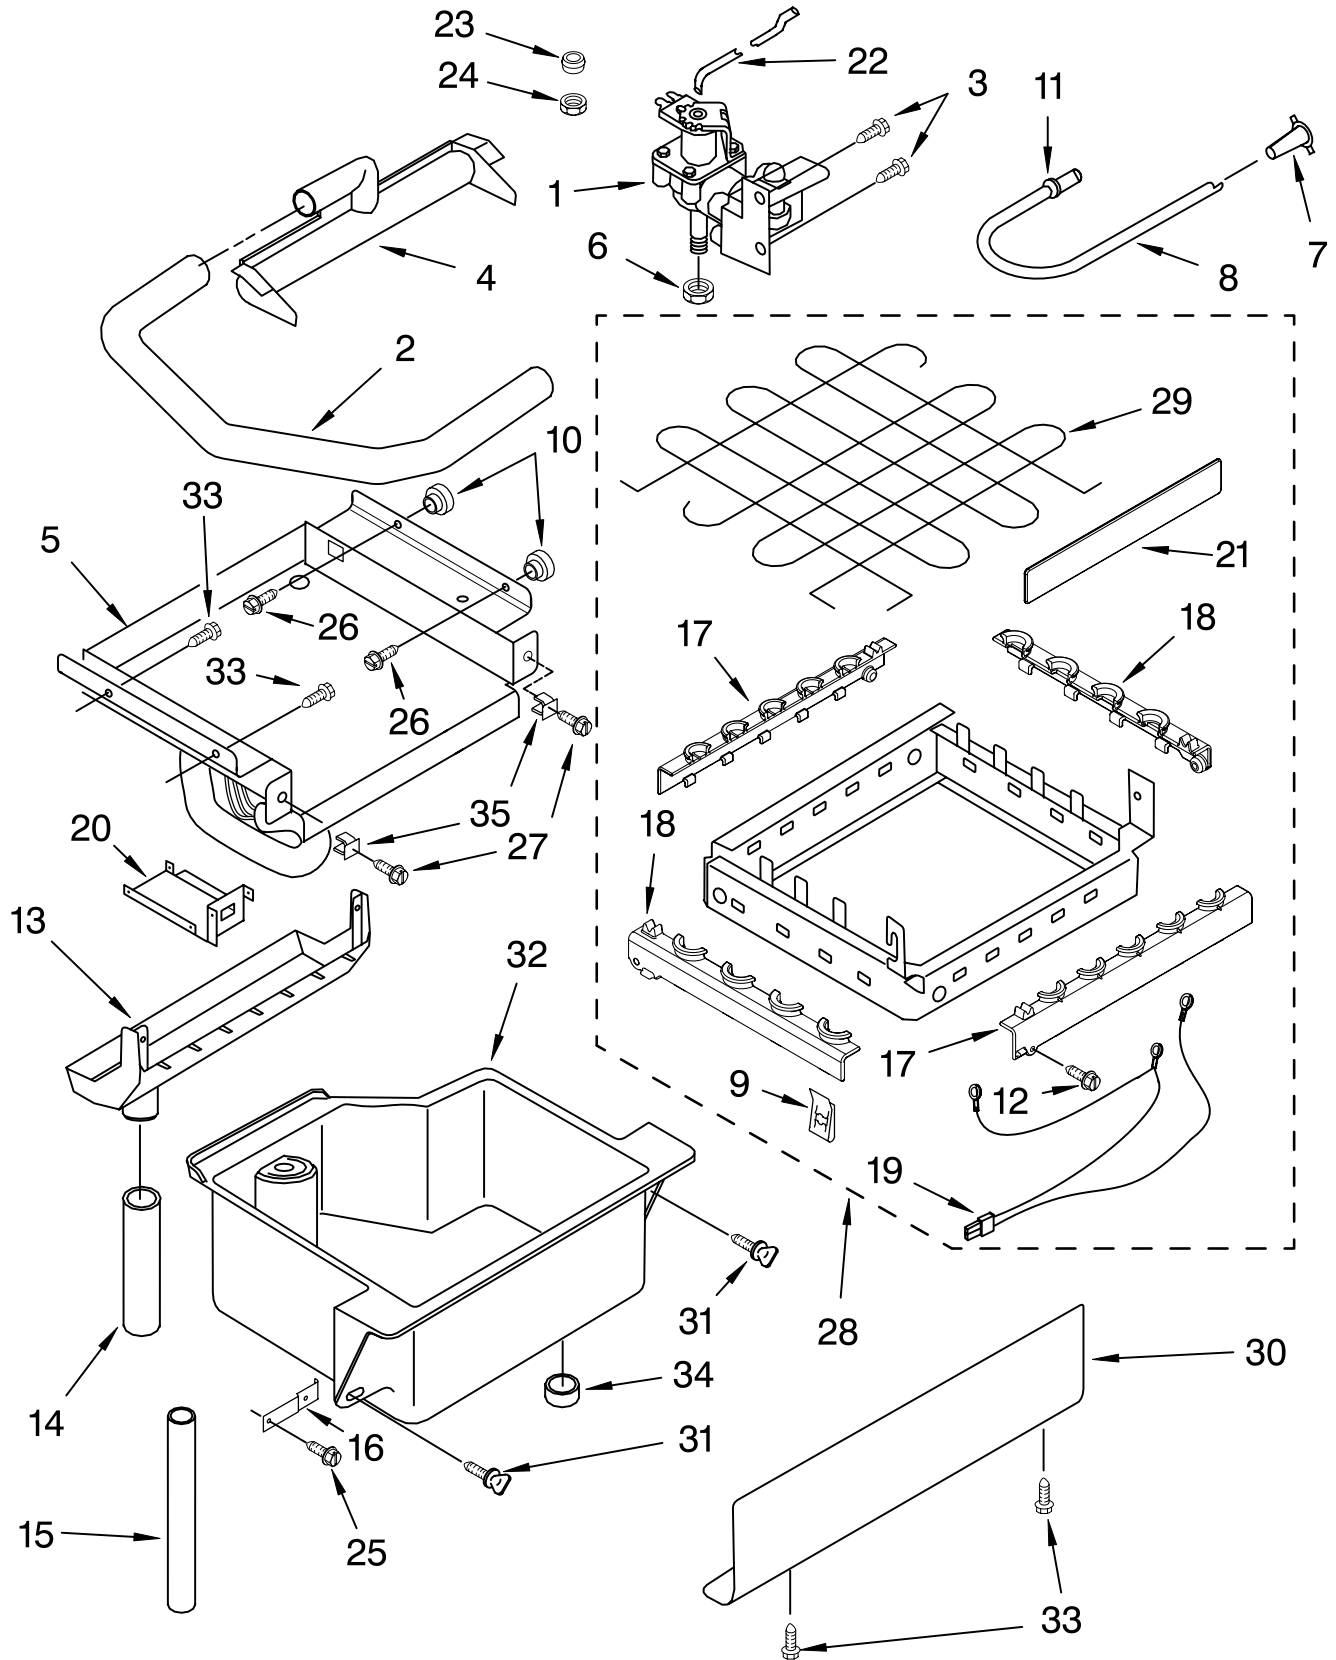

EVAPORATOR, ICE CUTTER GRID AND WATER PARTS

For Models: KUIS18PNJW6, KUIS18PNJB6

(White-Pump Model) (Black-Pump Model)

FOR ORDERING INFORMATION REFER TO PARTS PRICE LIST

EVAPORATOR, ICE CUTTER GRID AND WATER PARTS

For Models: KUIS18PNJW6, KUIS18PNJB6

(White-Pump Model) (Black-Pump Model)

Illus. No.	Part No.	DESCRIPTION
1	2185758	Valve, Complete Water
2	2217286	Tube, Plastic
3	488208	Screw
4	2185523	Dispenser, Water
5	2217269	Evaporator
6	627018	Nut, Compression
7	841707	Insert, Tube
8	2172593	Tube, Water Fill
9	488660	Nut, Speed
10	836667	Spacer
11	2208539	Fastener, Pushnut
12	489443	Screw
13	2185625	Reservoir, Water Slide
14	2185626	Tube
15	2185673	Hose, Overflow
16	2217378	Support, Reservoir Bracket
17	2313603	Bracket, Front and Rear
18	2313602	Bracket, Side Left and Right
19	2185681	Harness, Grid
20	2208427	Support, Bracket Evaporator/Grid
21	2313604	Guide, Ice Grid
22	2208533	Tube
23	487627	Ball Sleeve
24	487857	Nut, Ball Sleeve
25	8281193	Screw
26	3400886	Screw 8-18 x 1 1/4
27	8281192	Screw
28	2313601	Grid Assembly (Complete)
29	2174754	Wire, Grid Cutter
30	2208365	Cover, Grid
31	8281228	Thumbscrew
32	8201653	Reservoir, Water
33	3400884	Screw 8-18 x 5/8
34	2185696	Cap, Drain
35	3400909	Nut, Push-In

FOR ORDERING INFORMATION REFER TO PARTS PRICE LIST