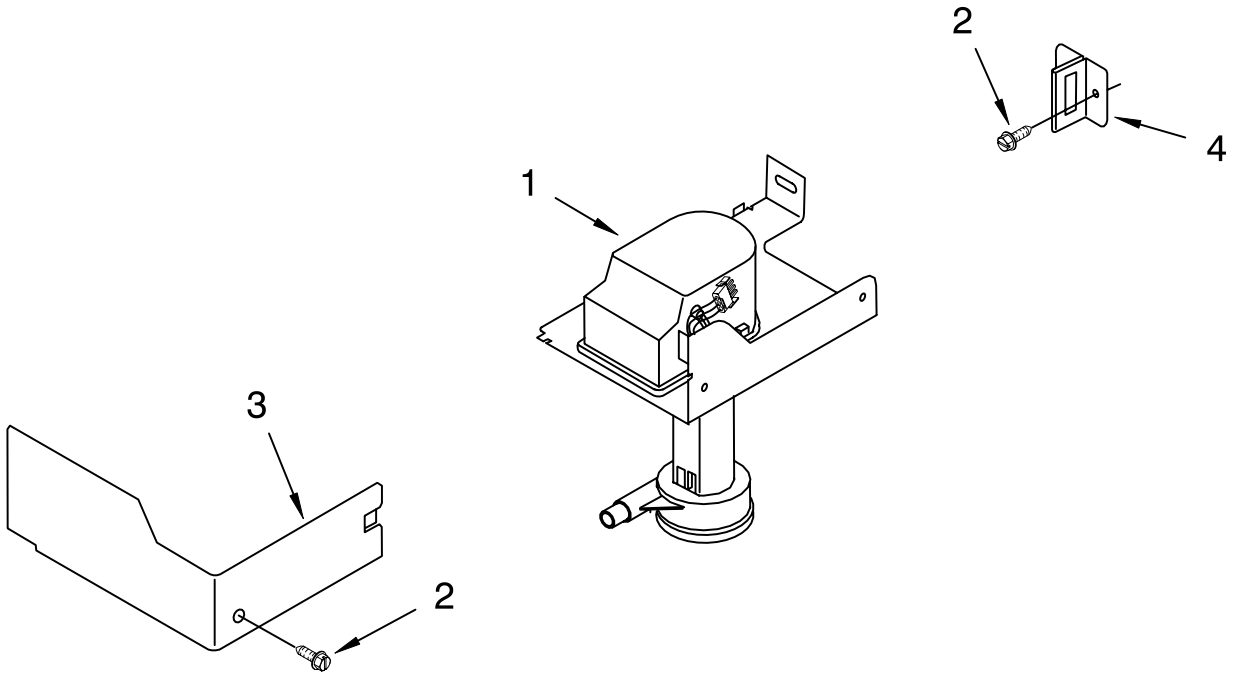

EVAPORATOR, ICE CUTTER GRID AND WATER PARTS

For Models: KUIS18PNJW6, KUIS18PNJB6

(White-Pump Model) (Black-Pump Model)

Illus. No.	Part No.	DESCRIPTION
1	2185758	Valve, Complete Water
2	2217286	Tube, Plastic
3	488208	Screw
4	2185523	Dispenser, Water
5	2217269	Evaporator
6	627018	Nut, Compression
7	841707	Insert, Tube
8	2172593	Tube, Water Fill
9	488660	Nut, Speed
10	836667	Spacer
11	2208539	Fastener, Pushnut
12	489443	Screw
13	2185625	Reservoir, Water Slide
14	2185626	Tube
15	2185673	Hose, Overflow
16	2217378	Support, Reservoir Bracket
17	2313603	Bracket, Front and Rear
18	2313602	Bracket, Side Left and Right
19	2185681	Harness, Grid
20	2208427	Support, Bracket Evaporator/Grid
21	2313604	Guide, Ice Grid
22	2208533	Tube
23	487627	Ball Sleeve
24	487857	Nut, Ball Sleeve
25	8281193	Screw
26	3400886	Screw 8-18 x 1 1/4
27	8281192	Screw
28	2313601	Grid Assembly (Complete)
29	2174754	Wire, Grid Cutter
30	2208365	Cover, Grid
31	8281228	Thumbscrew
32	8201653	Reservoir, Water
33	3400884	Screw 8-18 x 5/8
34	2185696	Cap, Drain
35	3400909	Nut, Push-In

FOR ORDERING INFORMATION REFER TO PARTS PRICE LIST

PUMP PARTS

For Models: KUIS18PNJW6, KUIS18PNJB6
(White-Pump Model) (Black-Pump Model)

Illus. No.	Part No.	DESCRIPTION
1	2217220	Pump, Water (Complete)
2	3400884	Screw 8-18 x 5/8
3	2185677	Cover, Pump
4	2185585	Bracket, Connector Assembly