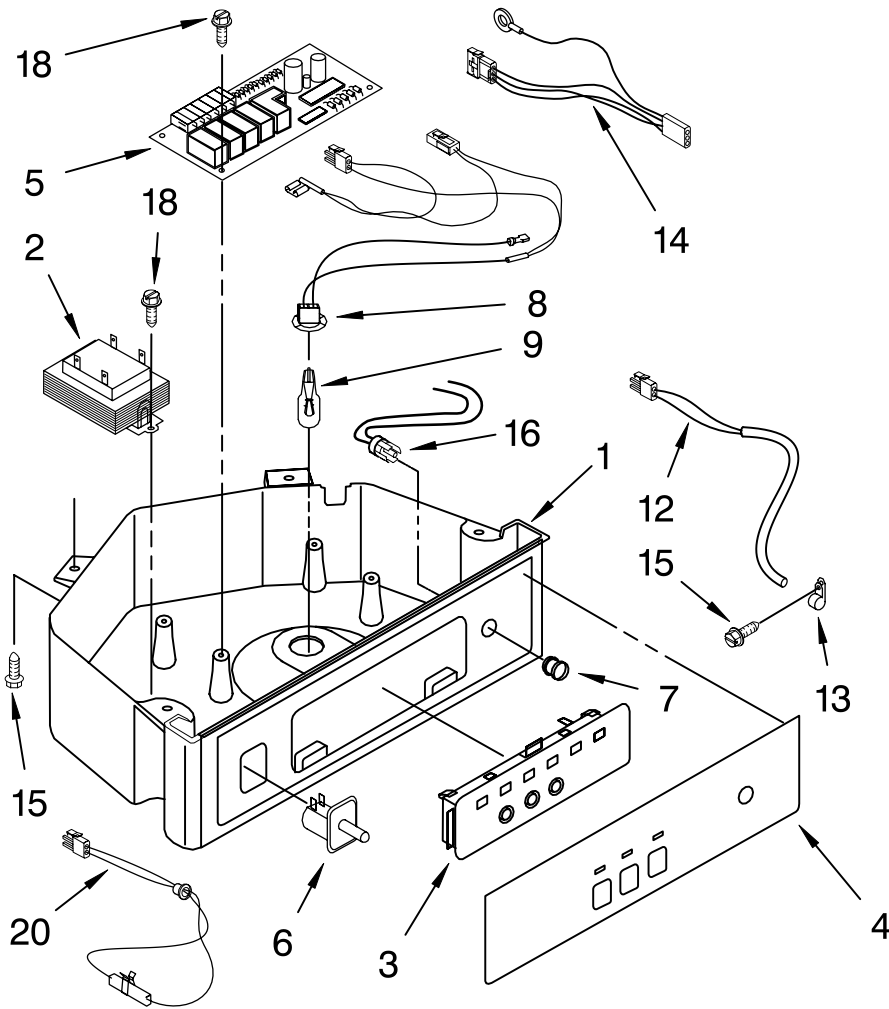

EVAPORATOR, ICE CUTTER GRID AND WATER PARTS

For Models: KUIS18PNJW6, KUIS18PNJB6

(White-Pump Model) (Black-Pump Model)

Illus. No.	Part No.	DESCRIPTION
1	2185758	Valve, Complete Water
2	2217286	Tube, Plastic
3	488208	Screw
4	2185523	Dispenser, Water
5	2217269	Evaporator
6	627018	Nut, Compression
7	841707	Insert, Tube
8	2172593	Tube, Water Fill
9	488660	Nut, Speed
10	836667	Spacer
11	2208539	Fastener, Pushnut
12	489443	Screw
13	2185625	Reservoir, Water Slide
14	2185626	Tube
15	2185673	Hose, Overflow
16	2217378	Support, Reservoir Bracket
17	2313603	Bracket, Front and Rear
18	2313602	Bracket, Side Left and Right
19	2185681	Harness, Grid
20	2208427	Support, Bracket Evaporator/Grid
21	2313604	Guide, Ice Grid
22	2208533	Tube
23	487627	Ball Sleeve
24	487857	Nut, Ball Sleeve
25	8281193	Screw
26	3400886	Screw 8-18 x 1 1/4
27	8281192	Screw
28	2313601	Grid Assembly (Complete)
29	2174754	Wire, Grid Cutter
30	2208365	Cover, Grid
31	8281228	Thumbscrew
32	8201653	Reservoir, Water
33	3400884	Screw 8-18 x 5/8
34	2185696	Cap, Drain
35	3400909	Nut, Push-In

FOR ORDERING INFORMATION REFER TO PARTS PRICE LIST

PUMP PARTS

For Models: KUIS18PNJW6, KUIS18PNJB6
(White-Pump Model) (Black-Pump Model)

Illus. No.	Part No.	DESCRIPTION
1	2217220	Pump, Water (Complete)
2	3400884	Screw 8-18 x 5/8
3	2185677	Cover, Pump
4	2185585	Bracket, Connector Assembly

FOR ORDERING INFORMATION REFER TO PARTS PRICE LIST

CONTROL PANEL PARTS

For Models: KUIS18PNJW6, KUIS18PNJB6

(White-Pump Model) (Black-Pump Model)

Illus. No.	Part No.	DESCRIPTION
1	2185738	Box, Control
2	2185657	Transformer
3	2185592	Assembly, Switch (ALSO ORDER #4)
4	2208317W	Overlay
5	2304016	Control Board
6	2149705	Switch, Plunger
7	2185694	Lens, LED
8	2185692	Wiring Harness Grid/ Light
9	745362	Bulb
12	2313633	Thermostat, Bin
13	2185825	Clamp
14	2187836	Wiring Harness, Main to Pump
15	3400884	Screw
16	2187256	LED Assembly
18	3400850	Screw 8-16 x 3/8
20	2313635	Thermister, Ice Control