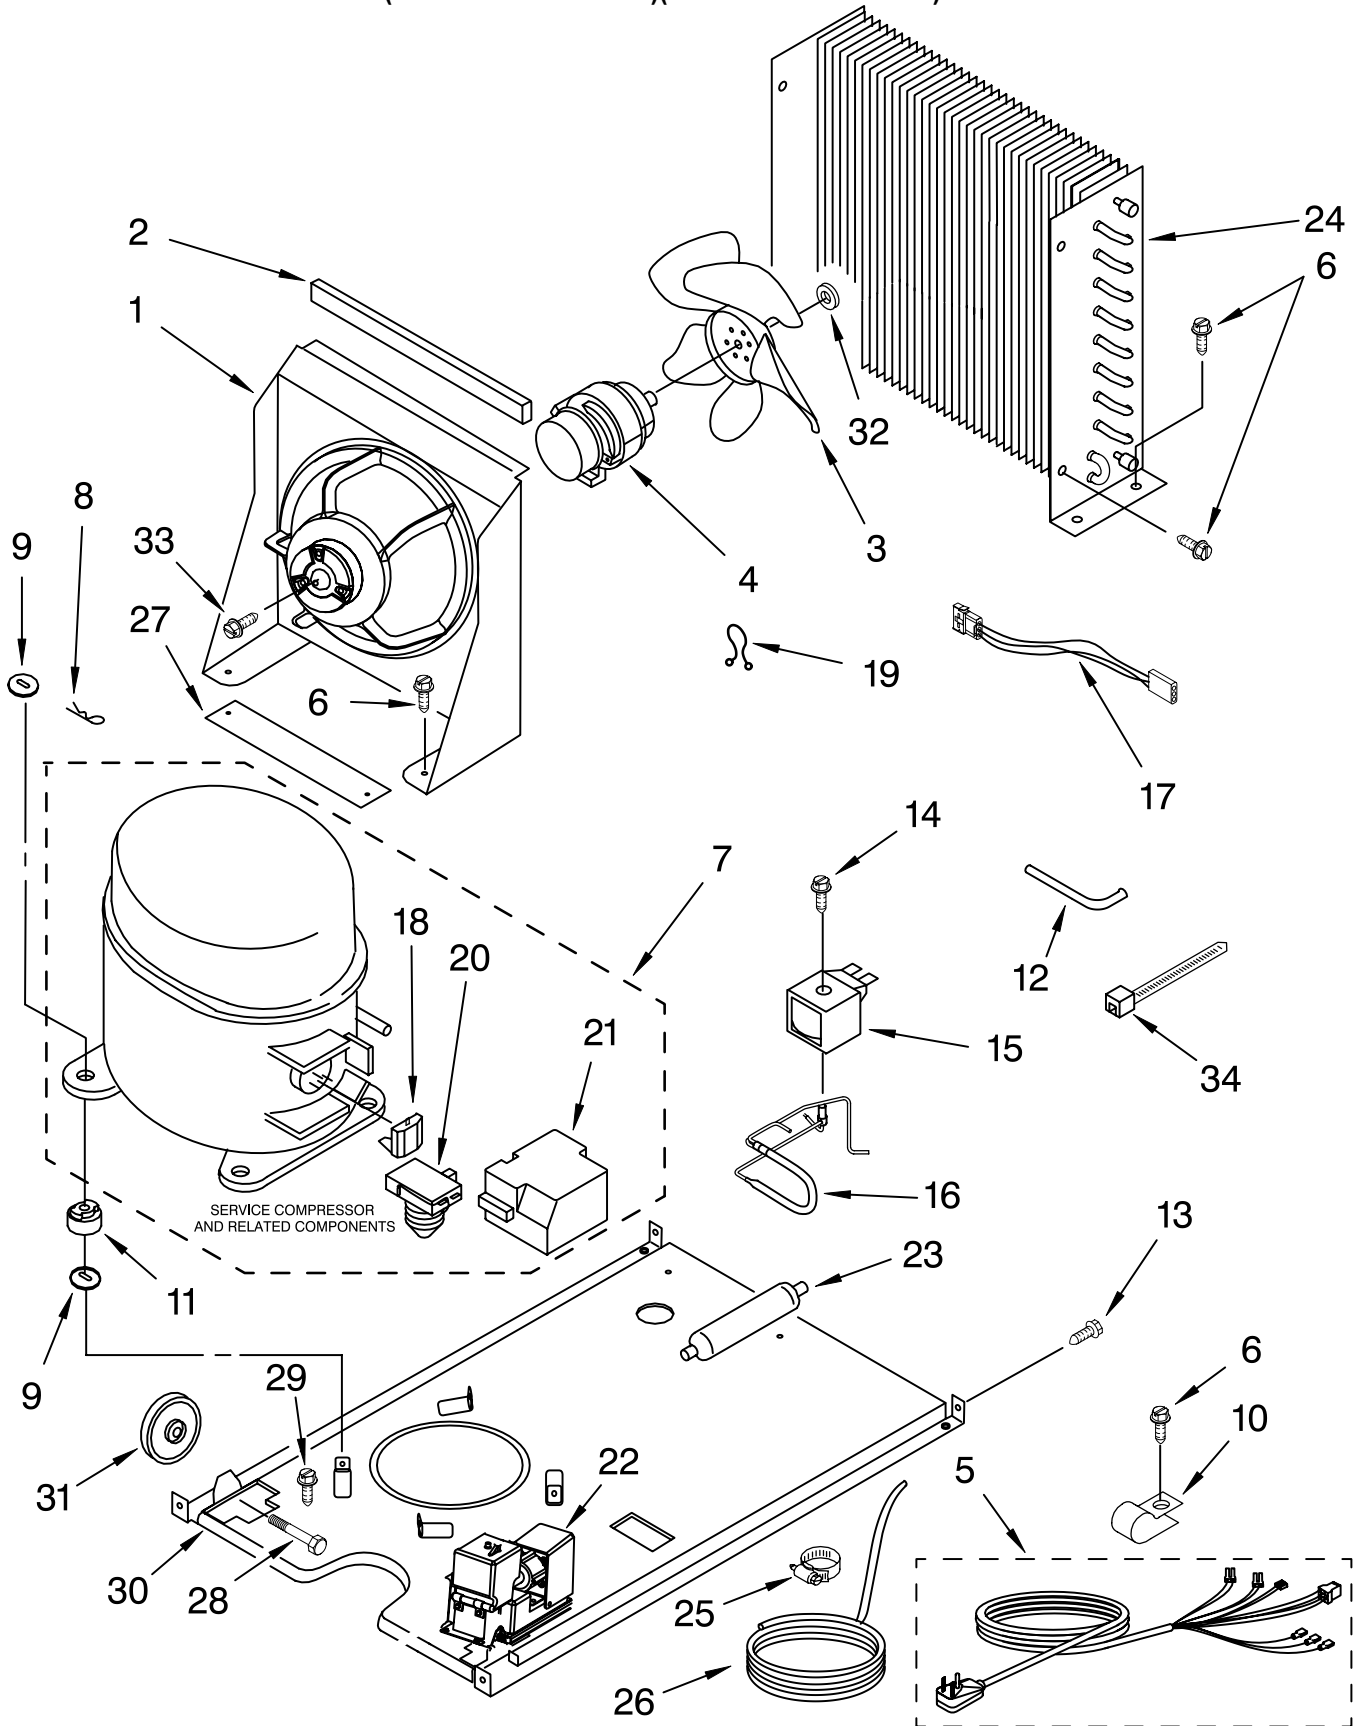

UNIT PARTS

For Models: KUIS18PNJW4, KUIS18PNJB4
(WHITE-PUMP MODEL)(BLACK-PUMP MODEL)

FOR ORDERING INFORMATION REFER TO PARTS PRICE LIST

UNIT PARTS

For Models: KUIS18PNJW4, KUIS18PNJB4
(WHITE-PUMP MODEL)(BLACK-PUMP MODEL)

Illus. No.	Part No.	DESCRIPTION
1	2185532	Bracket, Fan Mtg.
2	2185675	Pad, Foam
3	2190685	Blade, Fan
4	2188537	Motor, Fan
5		Wiring Harness, Complete Unit (See #11 On Control Panel Parts Page)
6	304392	Screw 8-18 X 1/2
7	2208370	Compressor
8	A201435	Clip, Mounting
9	A201441	Shim (4)
10	2185960	Clamp (Power Cord)
11	2217318	Grommet (4)
12	2208415	Tube, Process
13	489423	Screw
14	489472	Screw
15	759112	Coil, Solenoid
16	2208413	Valve, Body
17	2187267	Wiring Harness, Condenser Fan
18	2217223	Overload
19	2217322	Twist Loc
20	2217224	Relay, Start
21	2208371	Cover, Terminal
22	2208534	Pump, Drain
23	2209223	Drier
24	2185529	Condenser
25	489505	Clamp
26	2208499	Tube, Drain
27	2185858	Pad, Foam (2)
28	3370389	Screw 10-32X15/16
29	488500	Screw, Ground 8-32 X 3/8
30	2217205	Base, Unit
31	302819	Wheel
32	486692	Nut, Speed
33	489494	Screw 8-32 X 3/4
34	851095	Wire Tie

REFRIGERANT CHARGE

6.5 OZ. (R134A)

FOR ORDERING INFORMATION REFER TO PARTS PRICE LIST