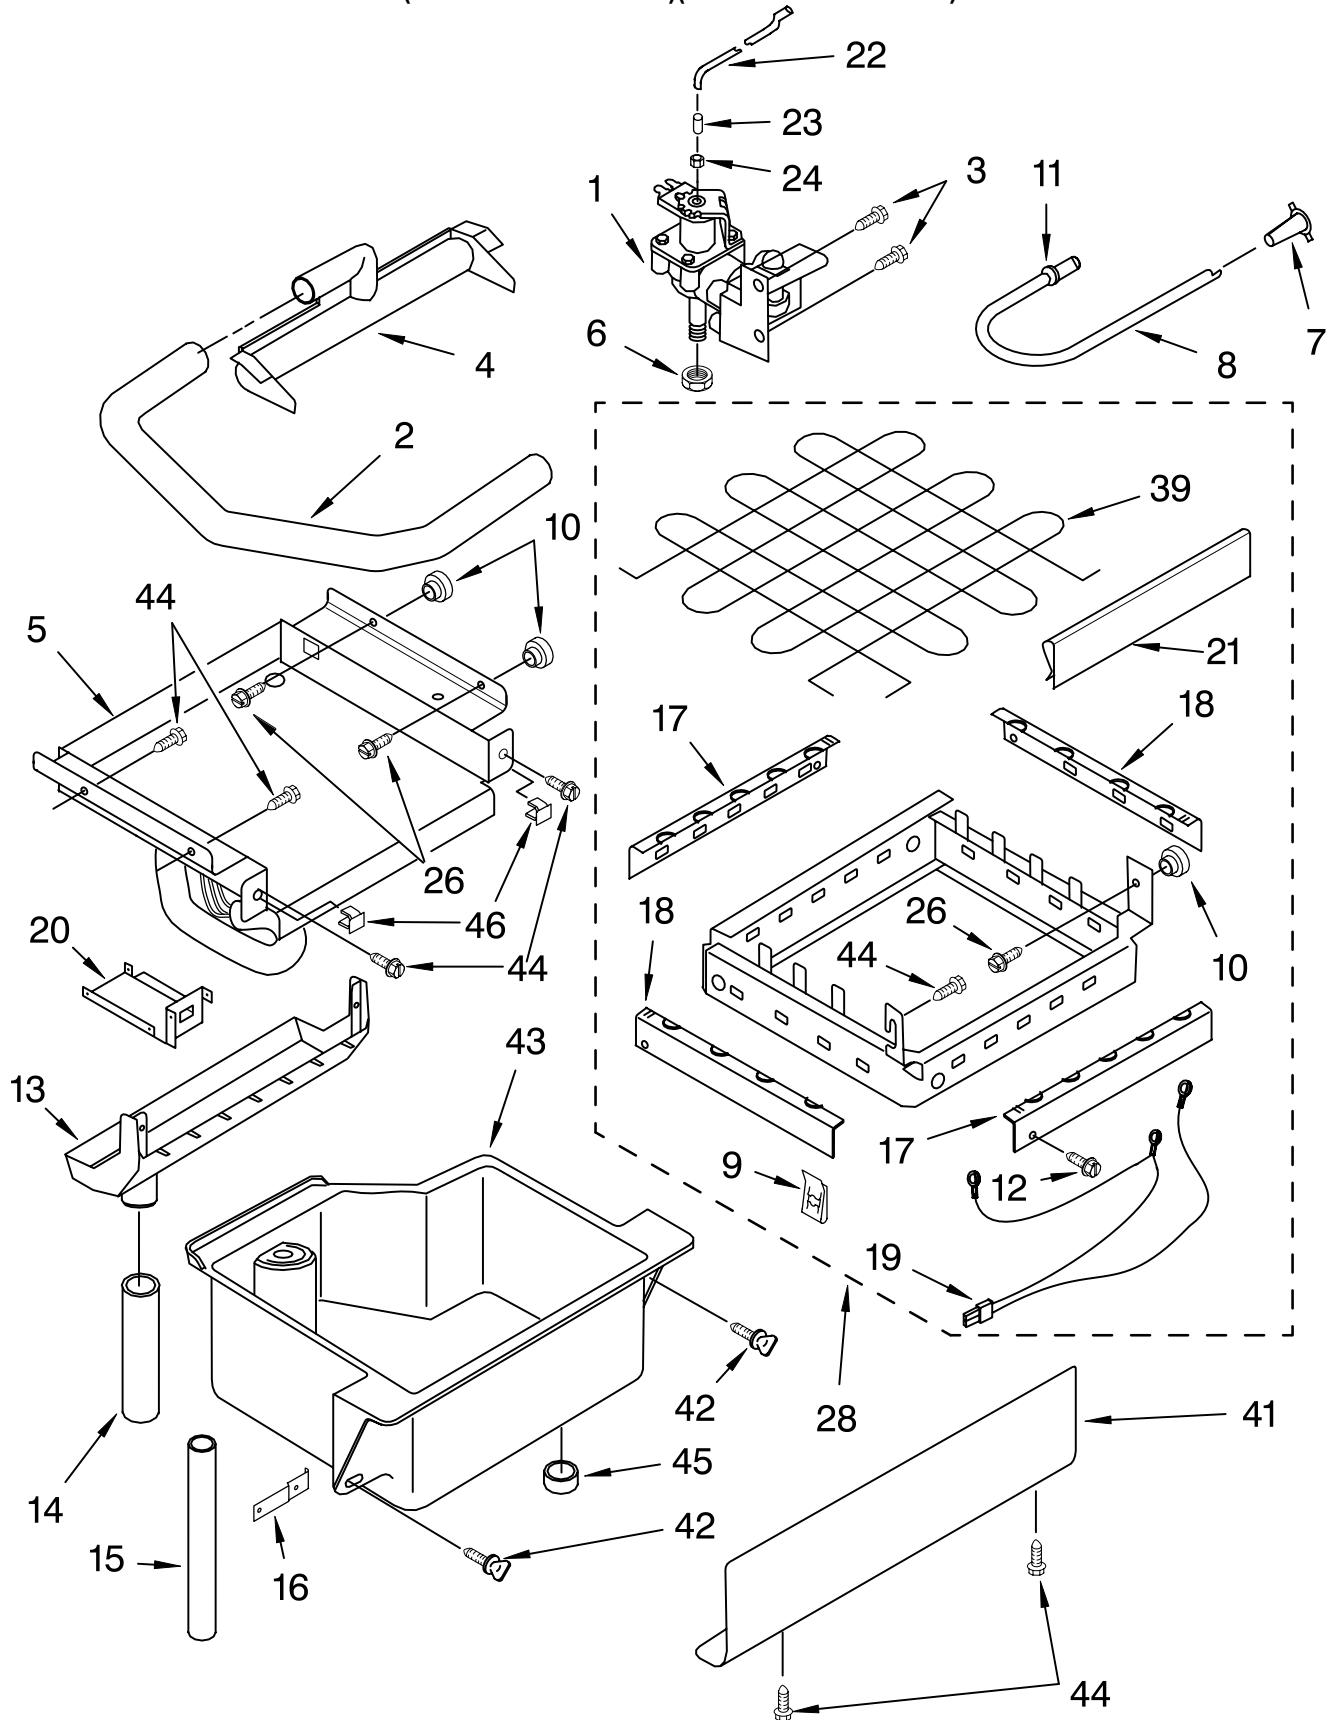

EVAPORATOR, ICE CUTTER GRID AND WATER PARTS

For Models: KUIS18PNJW4, KUIS18PNJB4
(WHITE-PUMP MODEL)(BLACK-PUMP MODEL)

FOR ORDERING INFORMATION REFER TO PARTS PRICE LIST

EVAPORATOR, ICE CUTTER GRID AND WATER PARTS

For Models: KUIS18PNJW4, KUIS18PNJB4
(WHITE-PUMP MODEL)(BLACK-PUMP MODEL)

Illus. No.	Part No.	DESCRIPTION
1	2185758	Valve, Complete Water
2	2217286	Tube, Plastic
3	488687	Screw 8-15 X 5/8
4	2185523	Dispenser, Water
5	2217269	Evaporator
6	627018	Nut, Compression
7	841707	Insert, Tube
8	2172593	Tube, Water Fill
9	488660	Nut, Speed
10	836667	Spacer
11	2208539	Fastener, Pushnut
12	489443	Screw
13	2185625	Reservoir, Water Slide
14	2185626	Tube
15	2185673	Hose, Overflow
16	2208372	Support, Reservoir Bracket
17	2185615	Bracket, Front and Rear
18	2185611	Bracket, Side Left and Right
19	2185681	Harness, Grid
20	2208427	Support, Bracket Evaporator/Grid
21	2217310	Guide, Ice Grid
22	2208533	Tube
23	487627	Ball Sleeve
24	487857	Nut, Ball Sleeve
26	3400886	Screw 8-18 X 1 1/4
28	2185614	Grid Assembly (Complete)
39	2174754	Wire, Grid Cutter
41	2208365	Cover, Grid
42	8281228	Thumbscrew
43	2185624	Reservoir, Water
44	3400884	Screw 8-18 X 5/8
45	2185696	Cap, Drain
46	3400909	Nut, Push-In

FOR ORDERING INFORMATION REFER TO PARTS PRICE LIST