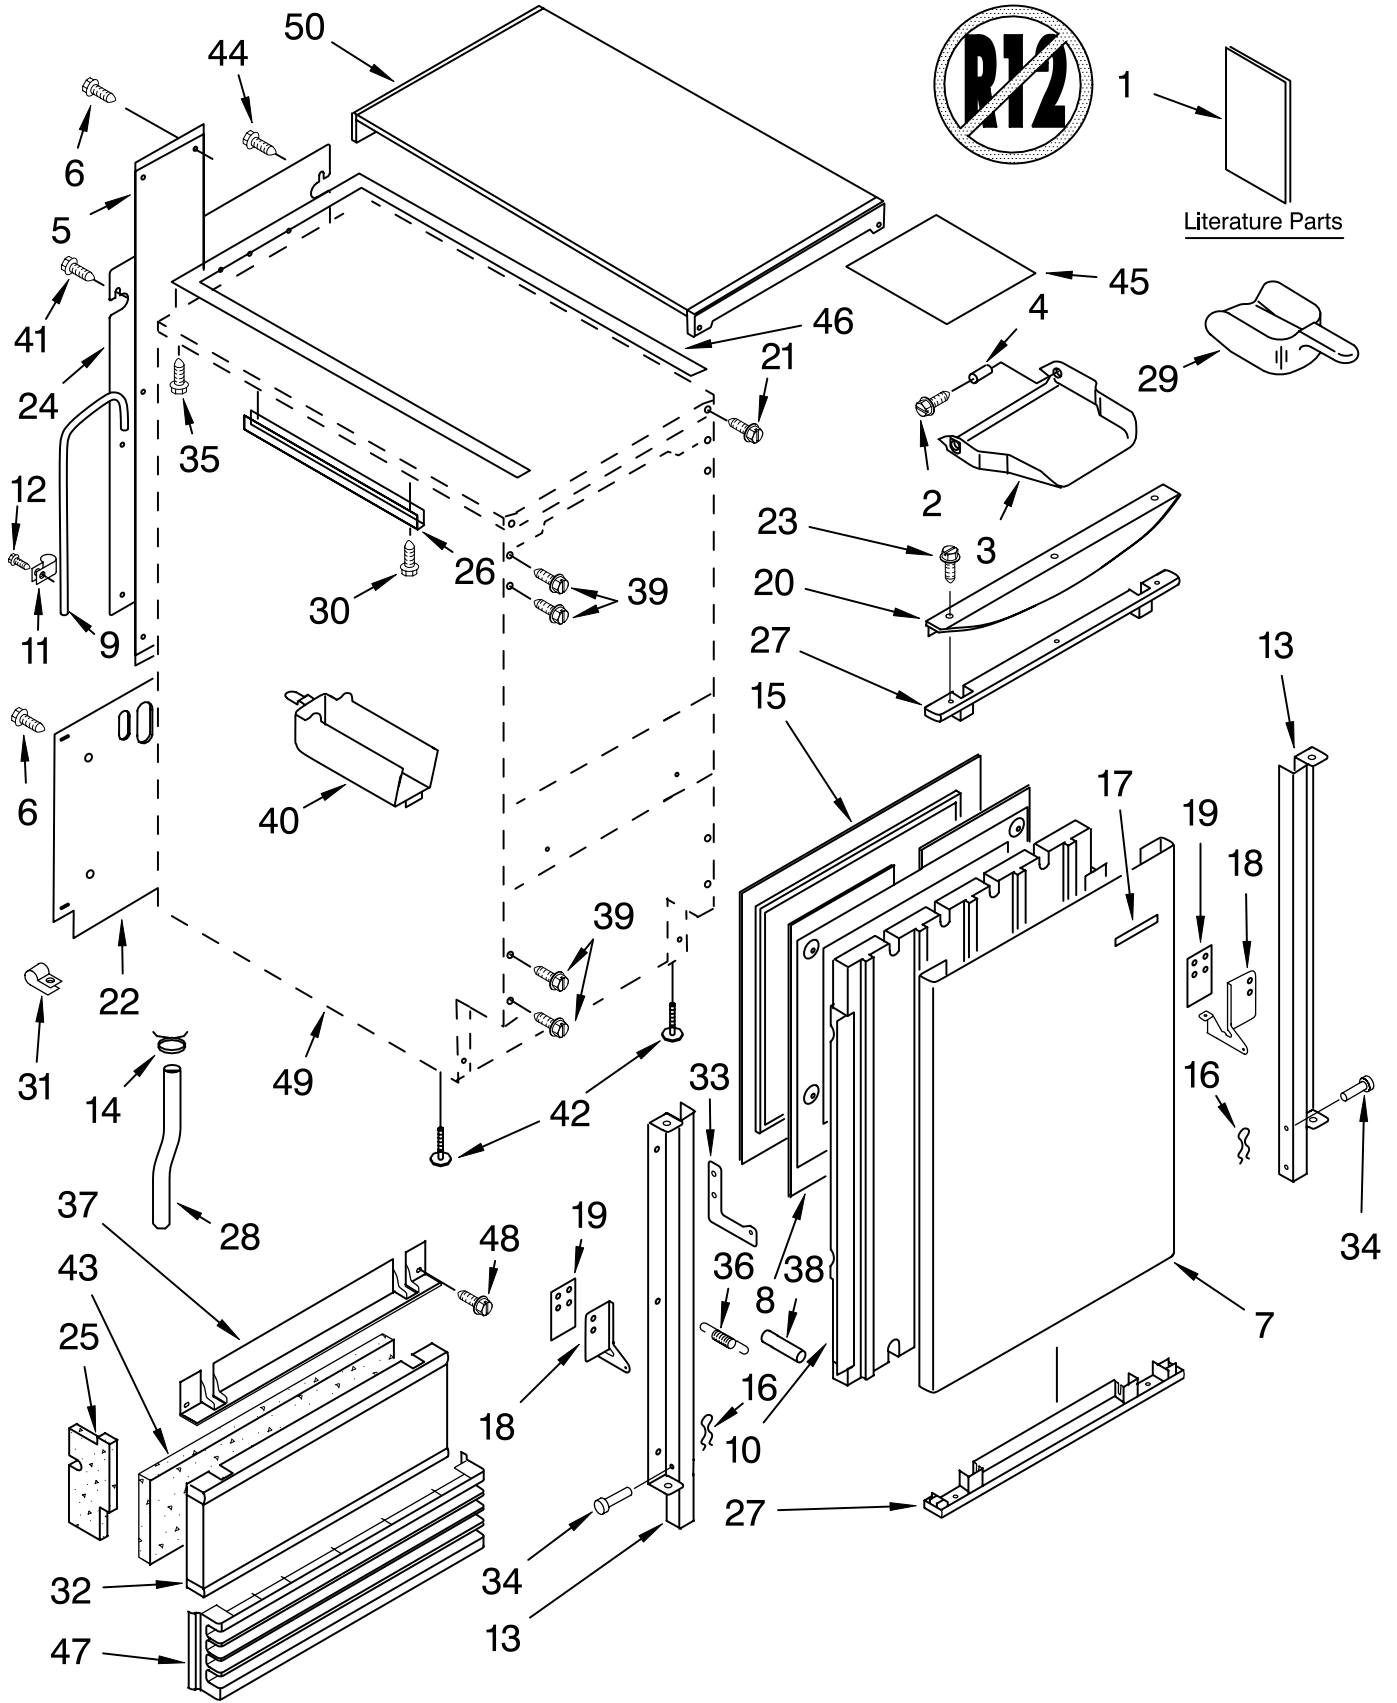

CABINET LINER AND DOOR PARTS

KitchenAid® For Models: KUIS18PNJW4, KUIS18PNJB4
(WHITE-PUMP MODEL)(BLACK-PUMP MODEL)

ICE CUBE
MAKER

FOR ORDERING INFORMATION REFER TO PARTS PRICE LIST

CABINET LINER AND DOOR PARTS

For Models: KUIS18PNJW4, KUIS18PNJB4
(WHITE-PUMP MODEL)(BLACK-PUMP MODEL)

Illus. No.	Part No.	DESCRIPTION	Illus. No.	Part No.	DESCRIPTION	Illus. No.	Part No.	DESCRIPTION
1	LIT2217251	Literature Parts Use & Care Guide	22	2208399	Assembly, Unit Cover	48	489474	Screw 8-18 X 1
	LIT2217232	Service & Wiring Sheet	23		Screw, Handle (White)	49		Cabinet & Liner (NOT SERVICED)
2	3400886	Screw 8-18 X 1 1/4		8281188	(Black)	50		Top
3	2208354	Bin, Door	24	2217227	Ballast-Back, IM		2929701W	White
4	2185678	Spacer	25	2217225	Pad, Foam		2929701B	Black
5	2185575	Cover, Wiring	26	2185691	Channel, Wiring	Parts Not Illustrated and Optional Parts (Not Included)		
6	489442	Screw	27		Endcap, Door (White)			
7		Panel, Exterior (White)		2208350W	(Black)			
	2208352W	(White)	28	2208459	Tube, Drain			
	2208352B	(Black)	29	2208386	Scoop			
8	2217298	Panel, Interior	30	3400884	Screw 8-18 X 5/8	8171307		Cleaner, Ice maker
9	2185926	Tube, Air Vent	31	489385	Clamp	503695		Sealer, Cork (1/4 Pound)
10	2208377	Insulation	32		Panel, Lower (White)	797403		Cement, Insulation (1 Oz.)
11	2208367	Clamp, Half		2208382W	(Black)	505587		Sealer, Mastic (1 Qt.)
12	8281265	Screw	33	2208487	Bracket, Spring	212643		Sealer, Gum (22 Pcs. 3/16" x 7")
13		Bracket, Door (Left Side)	34	2208417	Pin, Hinge	479976		Kit, Insulation (5 Pcs. 3" x 24" x 48")
	2208376	(Right Side)	35	489048	Screw, Ground 8-32 X 1/2	978025		Valve, Access (1/4")
14	489503	Clamp	36	2208480	Spring	978026		Valve, Access (5/16")
15	2217295	Gasket, Door	37		Endcap, Panel (White)	978027		Valve, Access (3/8")
16	2208535	Clip		2208383W	(Black)	978028		Valve, Access (1/2")
17		Nameplate (White)	38	2208529	Dampener, Spring	978029		Valve, Access (5/8")
	2212760	(Black)	39	489423	Screw 10-32X11/16	978030		Valve, Access (3/4")
	2212762	(Black)	40	2208449	Holder, Scoop			
18		Hinge (Left Side)	41	8281193	Screw			
	2208425	(Right Side)	42	3376439	Leg, Leveler			
19	2208401	Shim, Hinge	43	2208384	Insulation			
20		Handle, Door (White)	44	8281192	Screw			
	2208440W	(Black)	45	2185690	Shield, Electrical			
21	8281184	Screw 8-18 X 1/2	46	2217296	Gasket, Top Panel			
			47		Grill, Front (White)			
				2217206W	(Black)			
				2217206B	(Black)			

FOR ORDERING INFORMATION REFER TO PARTS PRICE LIST