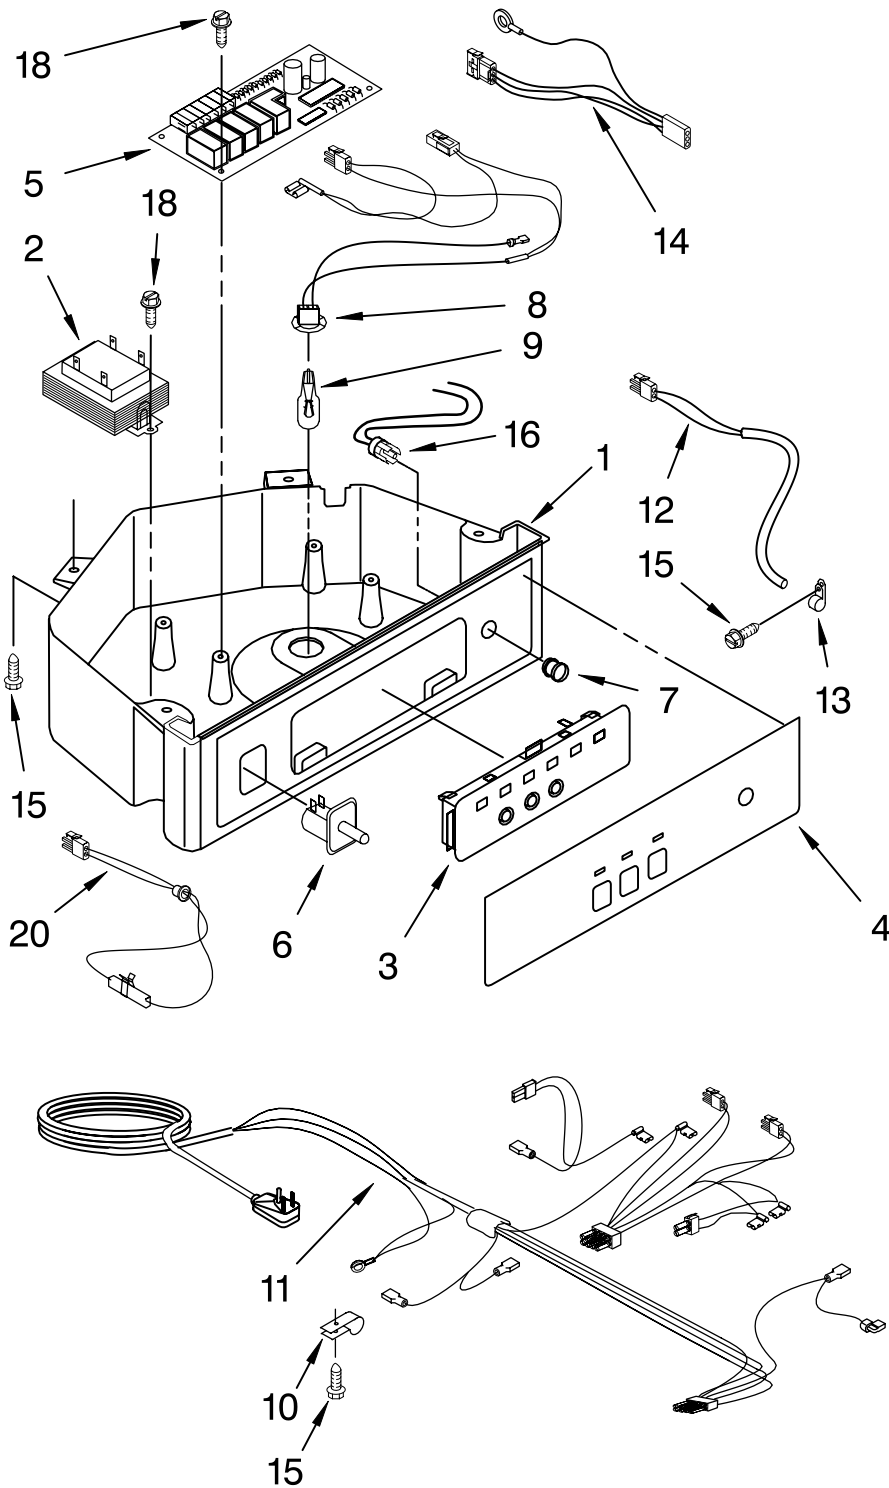

CONTROL PANEL PARTS

For Models: KUIS18PNJW4, KUIS18PNJB4
(WHITE-PUMP MODEL)(BLACK-PUMP MODEL)

Illus. No.	Part No.	DESCRIPTION
1	2185738	Box, Control
2	2185657	Transformer
3	2185592	Assembly, Switch (ALSO ORDER #4)
4	2208317W	Overlay
5	6100499	P.C. Board
6	2149705	Switch, Plunger
7	2185694	Lens, LED
8	2185692	Wiring Harness Grid/ Light
9	745362	Bulb
10	2185788	Clamp
11	2187286	Wiring Harness, Complete Unit (Includes Power Cord)
12	2217288	Thermostat, Bin
13	2185825	Clamp
14	2185703	Wiring Harness, Main to Pump,
15	3400884	Screw 8-18 X 5/8
16	2187256	LED Assembly
18	3400850	Screw 8-16 X 3/8
20	2217289	Thermister, Ice Control

FOR ORDERING INFORMATION REFER TO PARTS PRICE LIST