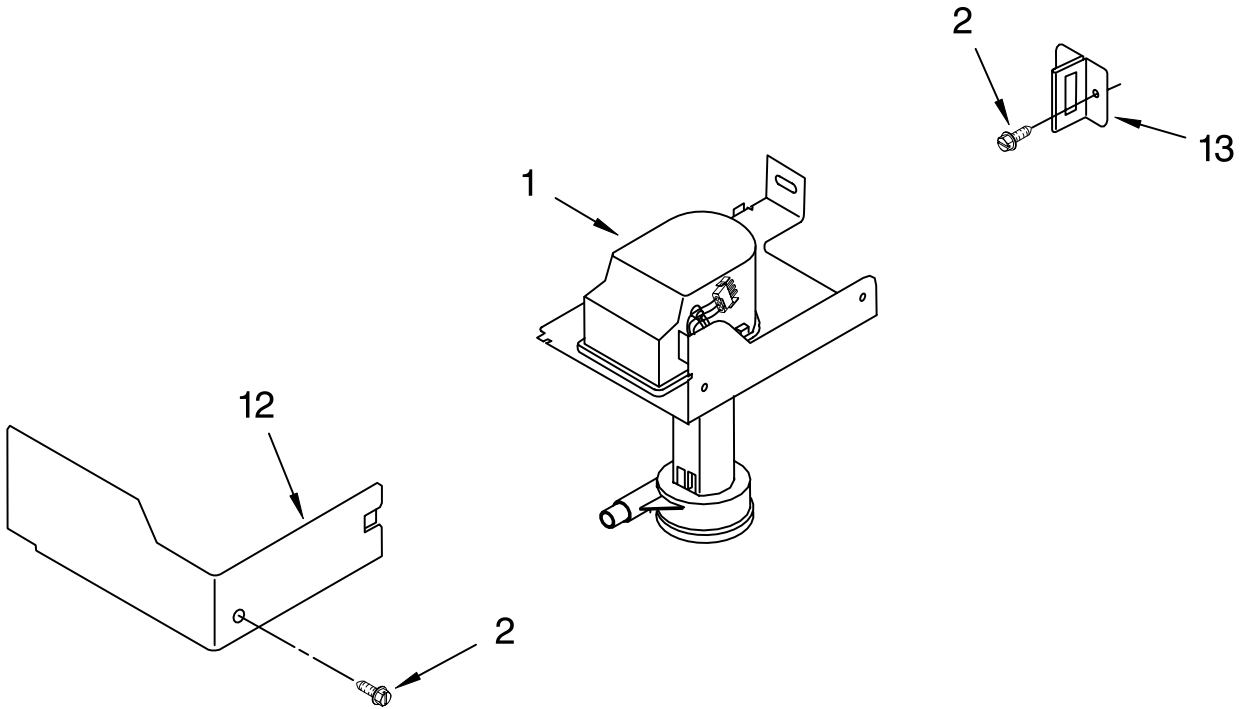

EVAPORATOR, ICE CUTTER GRID AND WATER PARTS

For Models: KUIS18PNJW4, KUIS18PNJB4
(WHITE-PUMP MODEL)(BLACK-PUMP MODEL)

Illus. No.	Part No.	DESCRIPTION
1	2185758	Valve, Complete Water
2	2217286	Tube, Plastic
3	488687	Screw 8-15 X 5/8
4	2185523	Dispenser, Water
5	2217269	Evaporator
6	627018	Nut, Compression
7	841707	Insert, Tube
8	2172593	Tube, Water Fill
9	488660	Nut, Speed
10	836667	Spacer
11	2208539	Fastener, Pushnut
12	489443	Screw
13	2185625	Reservoir, Water Slide
14	2185626	Tube
15	2185673	Hose, Overflow
16	2208372	Support, Reservoir Bracket
17	2185615	Bracket, Front and Rear
18	2185611	Bracket, Side Left and Right
19	2185681	Harness, Grid
20	2208427	Support, Bracket Evaporator/Grid
21	2217310	Guide, Ice Grid
22	2208533	Tube
23	487627	Ball Sleeve
24	487857	Nut, Ball Sleeve
26	3400886	Screw 8-18 X 1 1/4
28	2185614	Grid Assembly (Complete)
39	2174754	Wire, Grid Cutter
41	2208365	Cover, Grid
42	8281228	Thumbscrew
43	2185624	Reservoir, Water
44	3400884	Screw 8-18 X 5/8
45	2185696	Cap, Drain
46	3400909	Nut, Push-In

FOR ORDERING INFORMATION REFER TO PARTS PRICE LIST

PUMP PARTS

For Models: KUIS18PNJW4, KUIS18PNJB4
(WHITE-PUMP MODEL)(BLACK-PUMP MODEL)

Illus. No.	Part No.	DESCRIPTION
1	2217220	Pump, Water (Complete)
2	3400884	Screw 8-18 X 5/8
12	2185677	Cover, Pump
13	2185585	Bracket, Connector Assembly