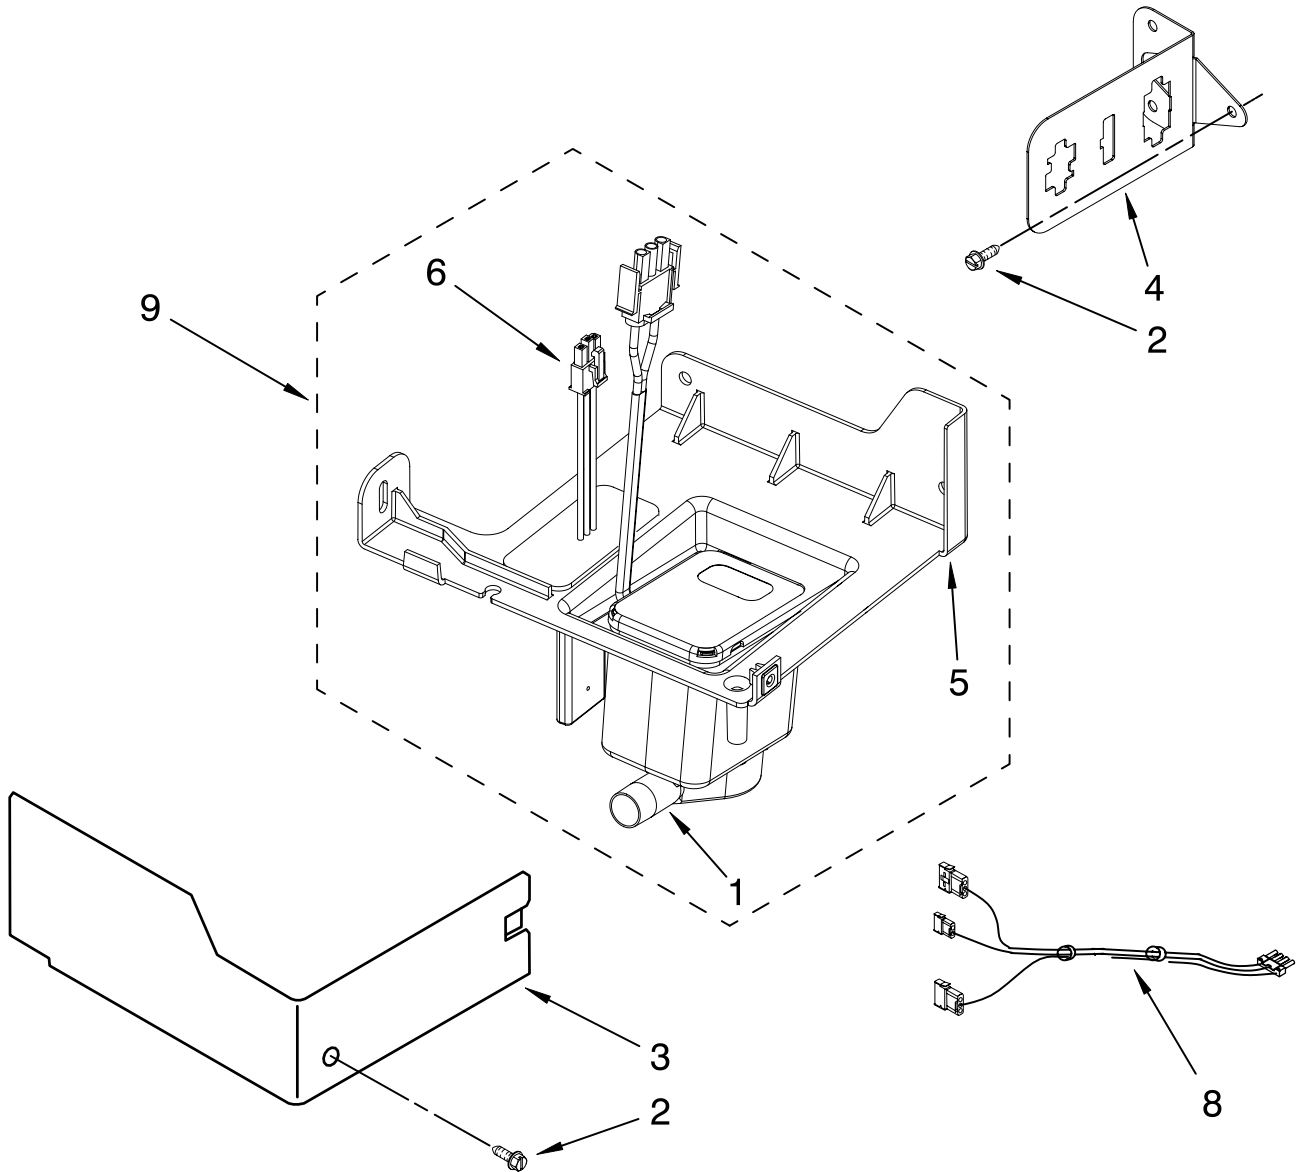

PUMP PARTS

For Models: KUIS18NNTW1, KUIS18NNTT1, KUIS18NNTB1, KUIS18NNTS1
(White) (Biscuit) (Black) (Stainless Steel)

Illus. No.	Part No.	DESCRIPTION
1	2313628	Pump-Recirculating
2	3400884	Screw 8-18 x 5/8
3	2185677	Cover, Pump
4	2313844	Bracket, Connector Assembly
5	2313627	Bracket-Pump
6	2313643	Sensor-Water Level
8	2310092	Wiring Harness Main To Pump
9	2313702	Pump Assembly

FOR ORDERING INFORMATION REFER TO PARTS PRICE LIST