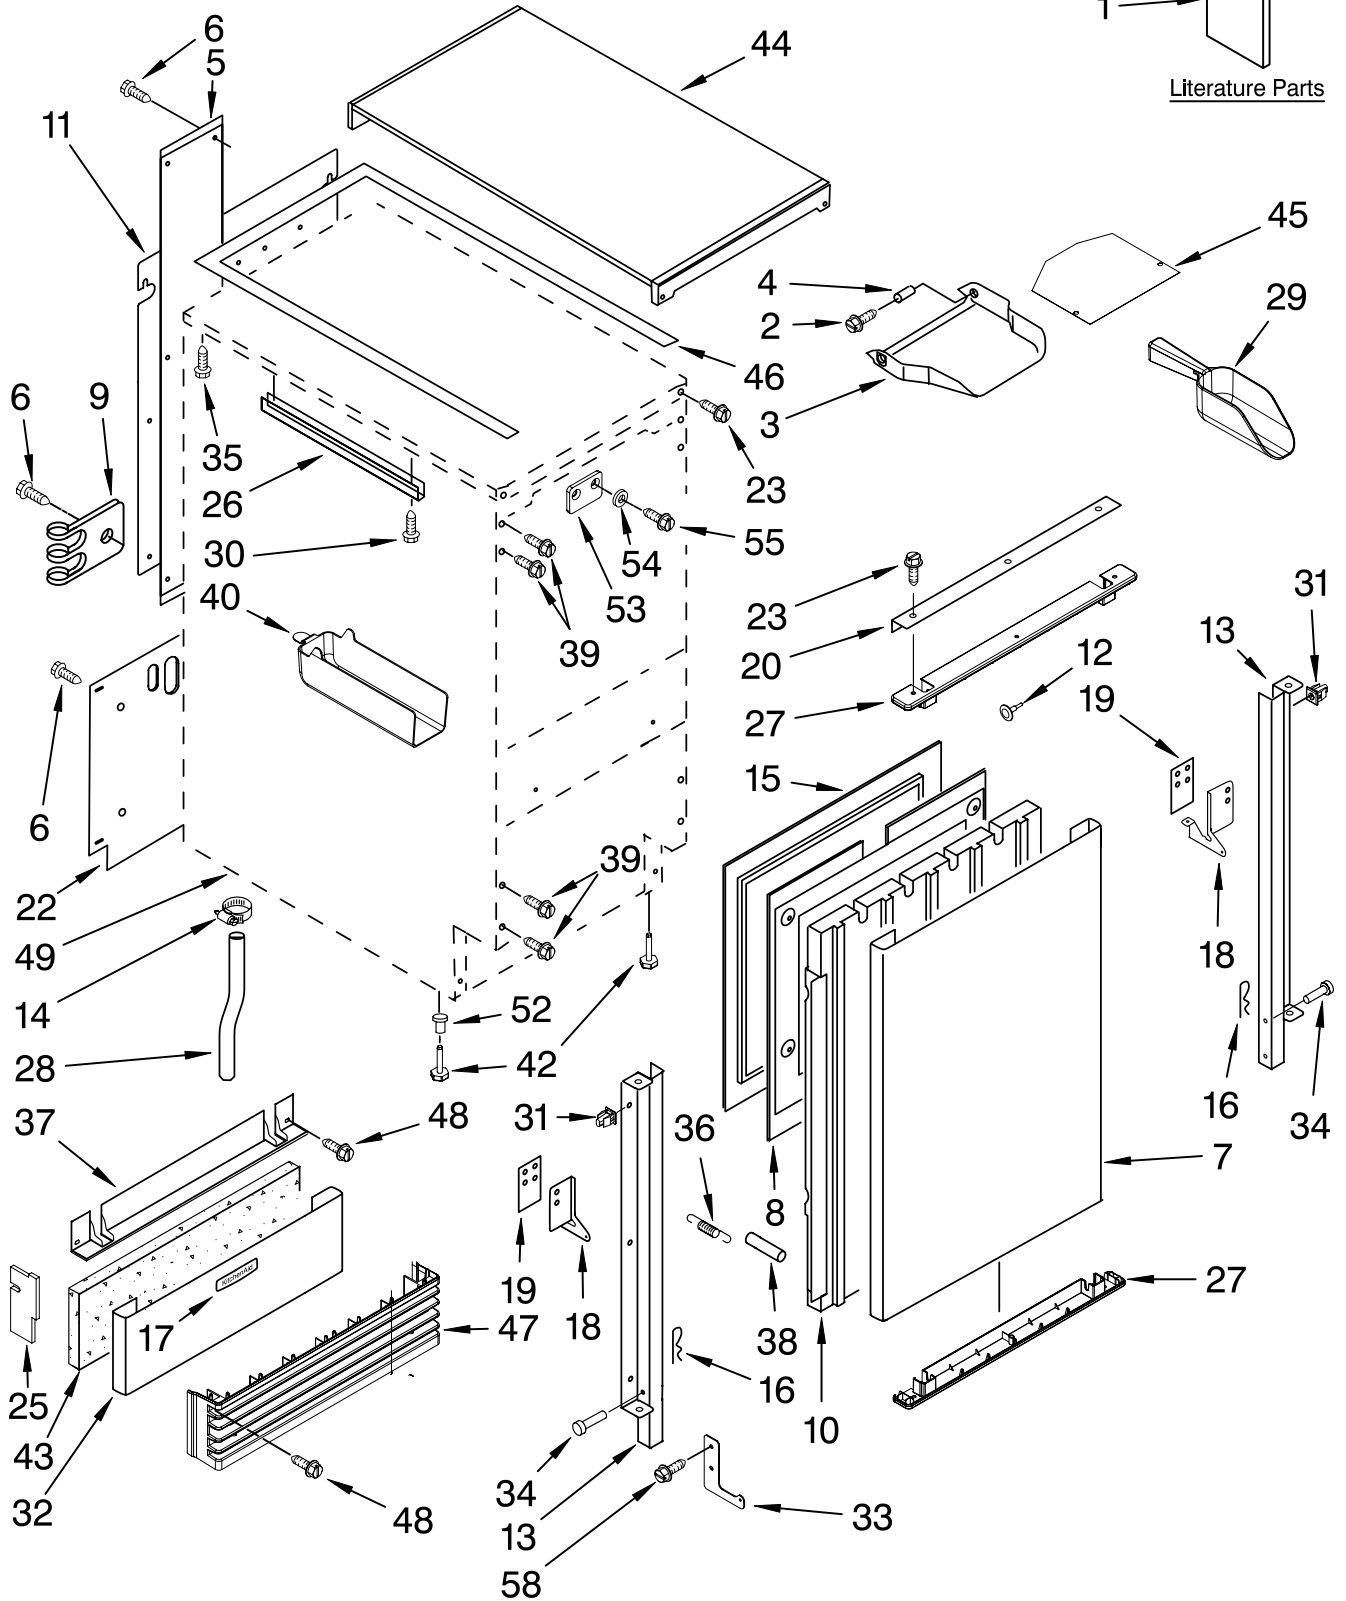

CABINET LINER AND DOOR PARTS

For Models: KUIS18NNTW1, KUIS18NNTT1, KUIS18NNTB1, KUIS18NNTS1

(White)

(Biscuit)

(Black)

(Stainless Steel)

ICE CUBE
MAKER

KitchenAid®

FOR ORDERING INFORMATION REFER TO PARTS PRICE LIST

CABINET LINER AND DOOR PARTS

For Models: KUIS18NNTW1, KUIS18NNTT1, KUIS18NNTB1, KUIS18NNTS1

(White)   (Biscuit)   (Black)   (Stainless Steel)

Illus. No.	Part No.	DESCRIPTION	Illus. No.	Part No.	DESCRIPTION	Illus. No.	Part No.	DESCRIPTION
1		Literature Parts	18		Hinge	35	489048	Screw, Ground
	2313820	Use & Care Guide		2208425	(Left Side)	36	2208480	Spring, Hinge
	2324311	Service & Wiring Sheet		2208426	(Right Side)	37		Endcap, Panel
2	3400886	Screw 8-18 x 1 1/4	19	2208401	Shim, Hinge		2208383W	White
3	2208354	Bin, Door	20		Handle, Icemaker		2208383T	Biscuit
4	2185678	Spacer		2208440W	White		2208383B	Black
5	2217394	Cover, Wiring		2208440T	Biscuit	38	2208529	Dampener, Spring
6	489442	Screw		2208440B	Black	39	489423	Screw
7		Panel, Exterior	22	W10136200	Assembly, Unit Cover	40	2208449	Holder, Scoop
	2208352W	White	23		Screw, Handle	42	3374849	Leg, Leveler (4)
	2208352T	Biscuit		8281188	White	43	2208384	Insulation
	2208352B	Black		8281187	Biscuit	44		Top
	2208352S	Stainless Steel		8281186	Black		2929701W	White
8	2217298	Panel, Interior	25	2217225	Pad, Foam		2929701T	Biscuit
9	2208136	Clamp-Tube	26	2185691	Channel, Wiring		2929701B	Black
10	2208377	Insulation	27		Endcap, Door	45	2185690	Shield, Electrical
11	2217227	Ballast-Back, I.M.		2208350W	White	46	2217296	Gasket, Top Panel
12	941839	Hole Plug		2208350T	Biscuit	47		Grill, Front
13		Bracket, Door		2208350B	Black		2217206W	White
	2217466	(Left Side)	28	2208453	Tube, Drain		2217206T	Biscuit
	2217465	(Right Side)	29	2208386	Scoop		2217206B	Black
14	489503	Clamp	30	3400884	Screw 8-18 x 5/8	48	489474	Screw 8-18 x 1
15	2217295	Gasket, Door	31	692400	Nut, Push-In	49		Cabinet & Liner (NOT SERVICED)
16	2208535	Clip	32		Panel, Wrap Lower	52	3400240	Nut, Leg Leveler
17		Nameplate		2208382W	White	53	2208434	Strike, Magnet
	W10046670	White		2208382T	Biscuit	54	3400916	Washer
	W10046700	Biscuit		2208382B	Black	55	8281191	Screw
	W10046640	Black		2208382S	Stainless Steel	58	488208	Screw
	W10046610	Grey	33	2208487	Bracket, Spring			
			34	2208417	Pin, Hinge			

FOR ORDERING INFORMATION REFER TO PARTS PRICE LIST